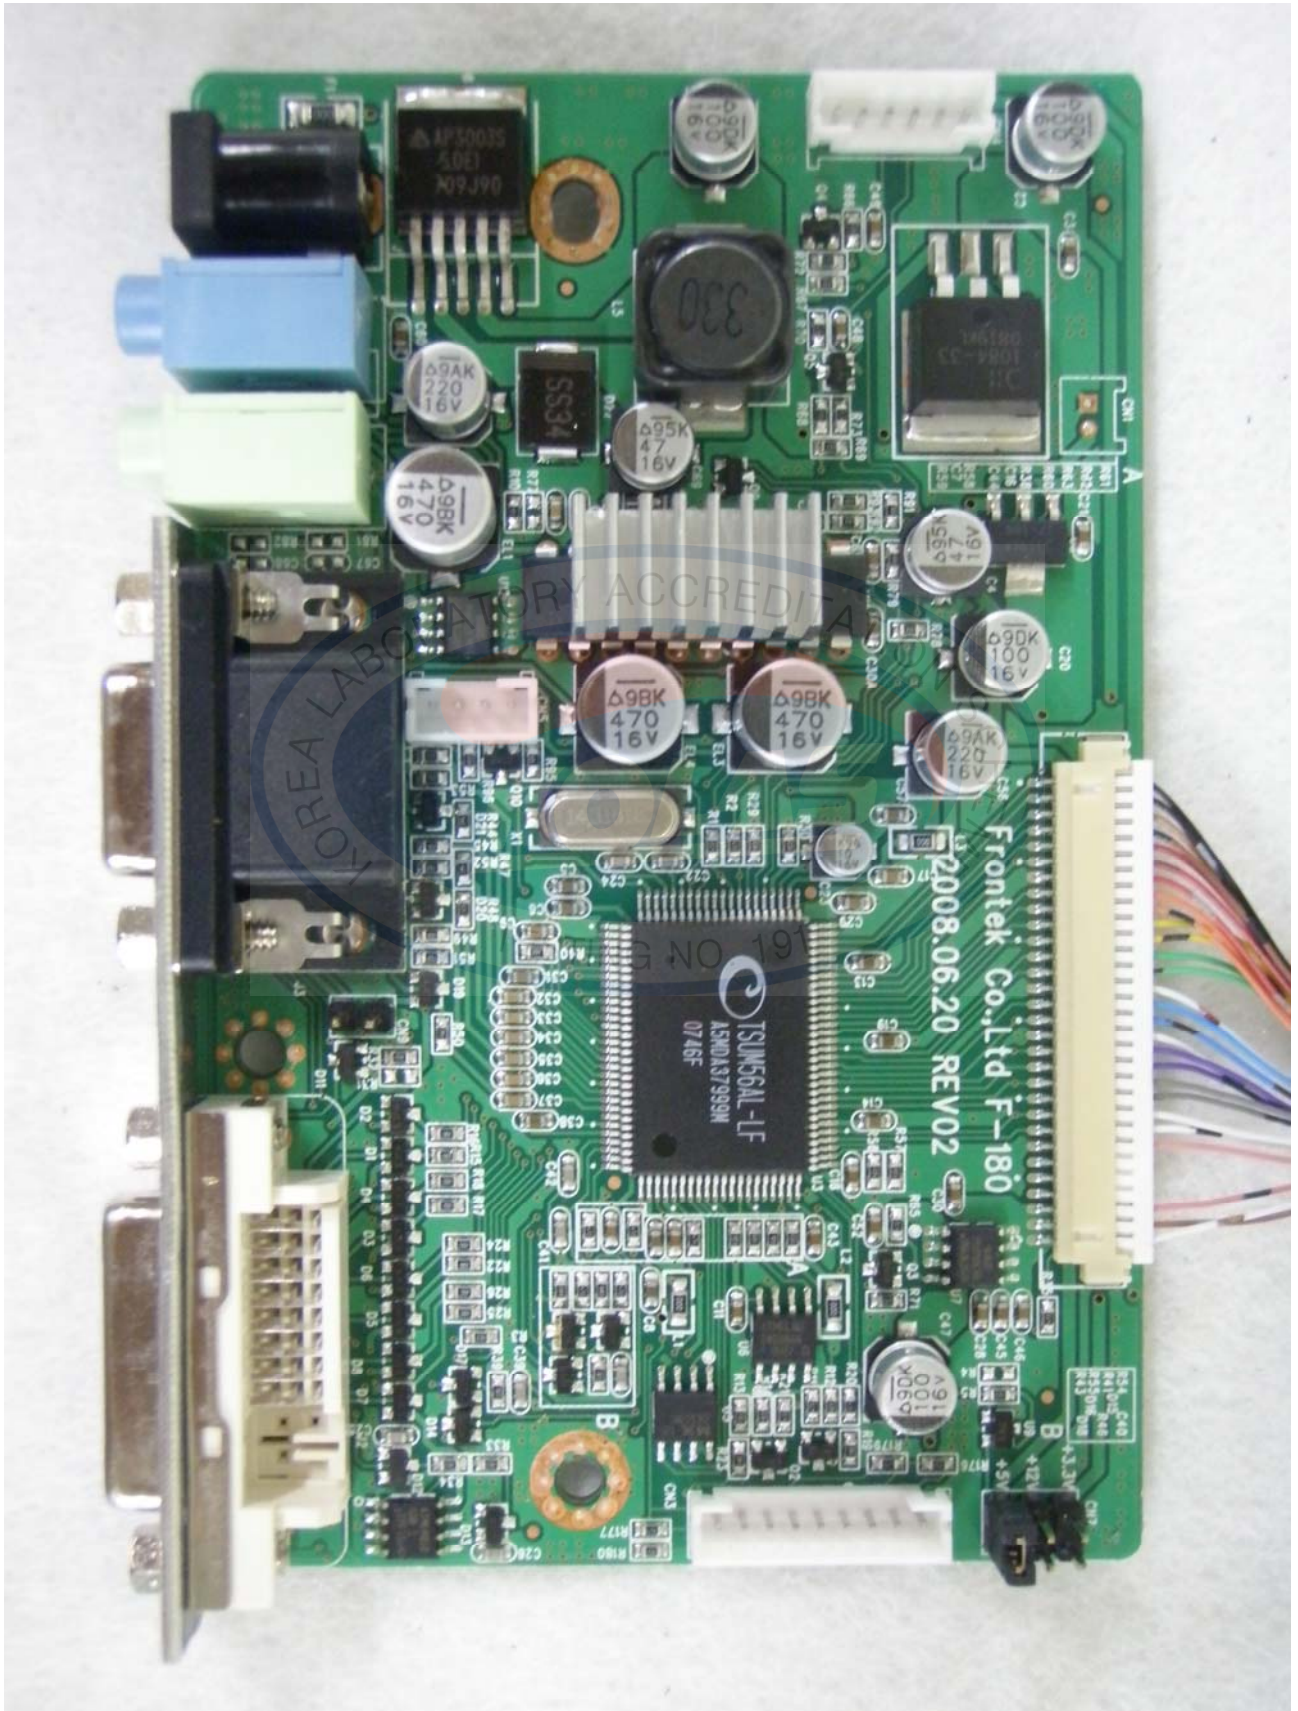

Internal Photographs of EUT

SK TECH CO., LTD.

SK TECH CO., LTD.

0338A 1

LP-190G3-0-D-Z-KU-4-KU-6-87H-01JG

LM190E08
(TTL)(G3)

RoHS Verified

LG Display

This product may be covered by one or more of the following
US Patent Nos. 5,041,823 ; 5,061,920 ; 5,280,371 ; 5,835,139

19087K6446464 411A

LIGHT GUIDE:>PMMA<

MADE IN KOREA

SK TECH CO., LTD.

SI TECH AC/DC ADAPTER
MODEL : 型号 : SAD04212-UV