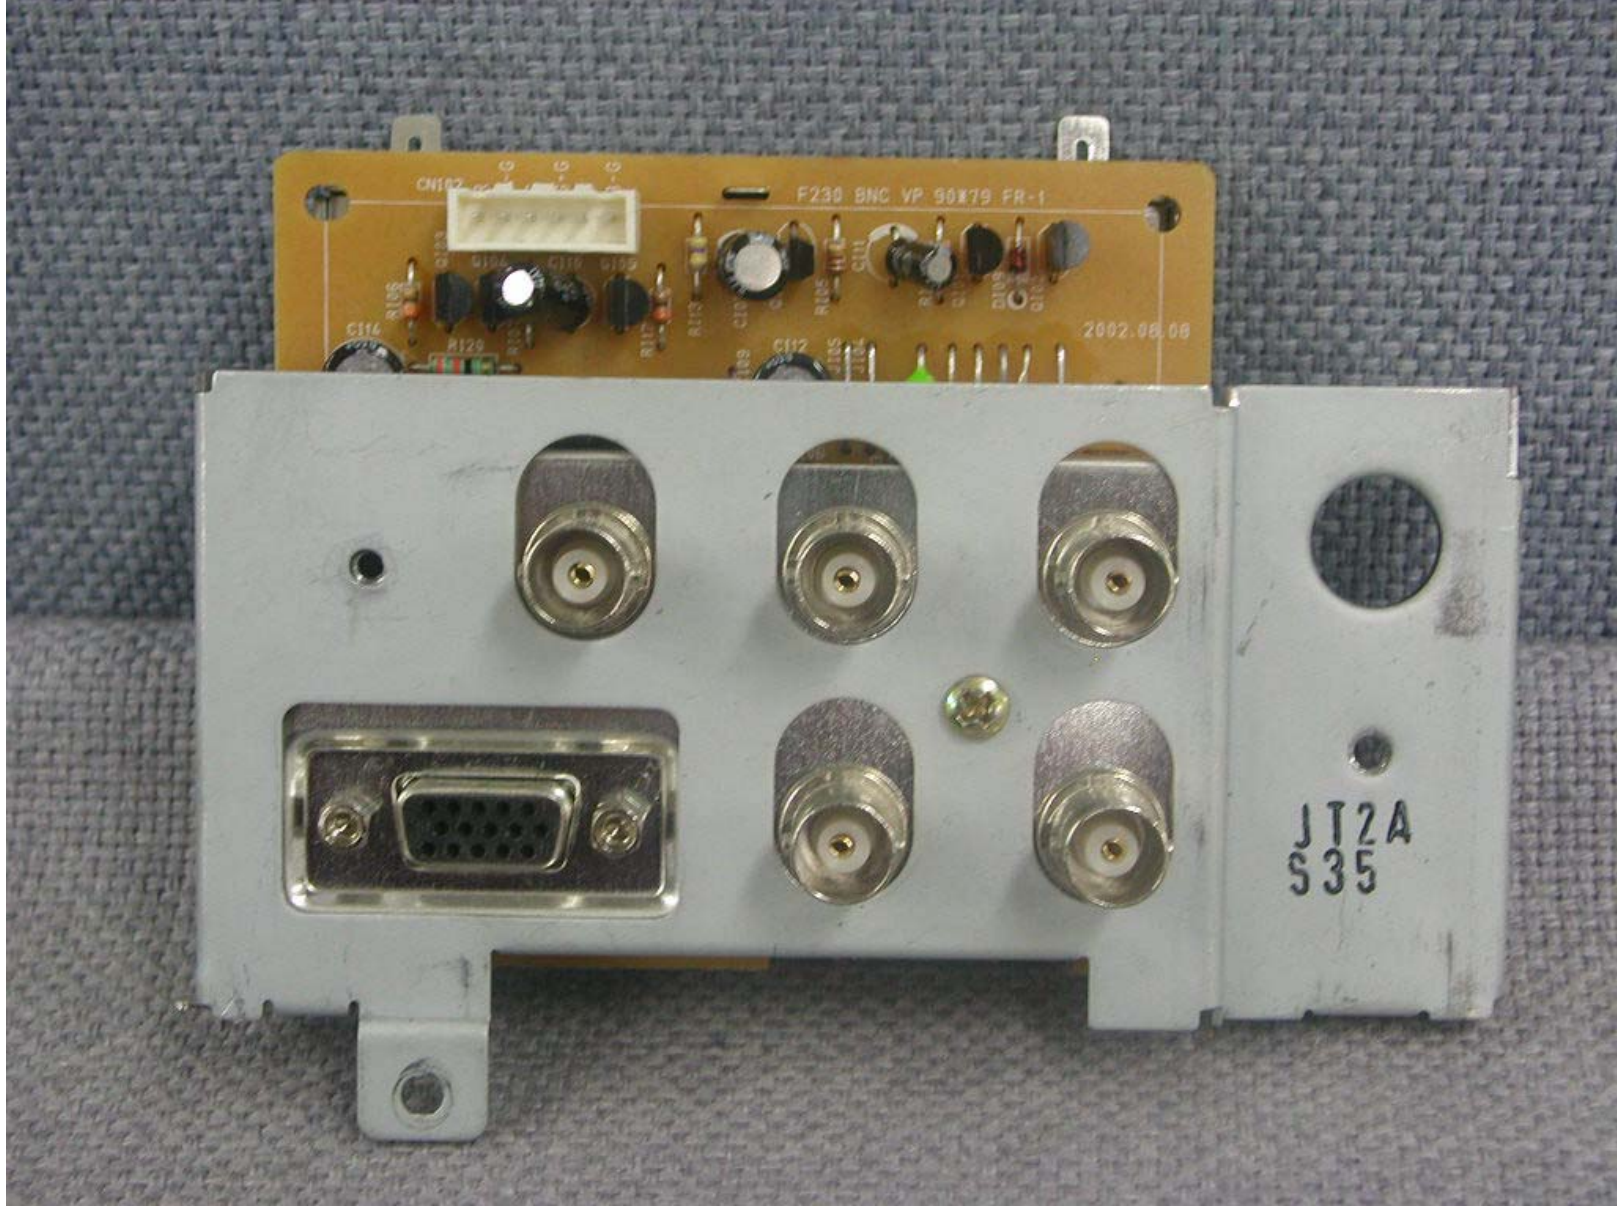

HYUNDAI CALIBRATION & CERTIFICATION TECHNOLOGIES CO., LTD.

SAN 136-1, AMI-RI, BUBAL-EUP, ICHEON-SI, KYONGKI-DO, 467-701, KOREA

TEL : +82 31 639 8518 FAX : +82 31 639 8525