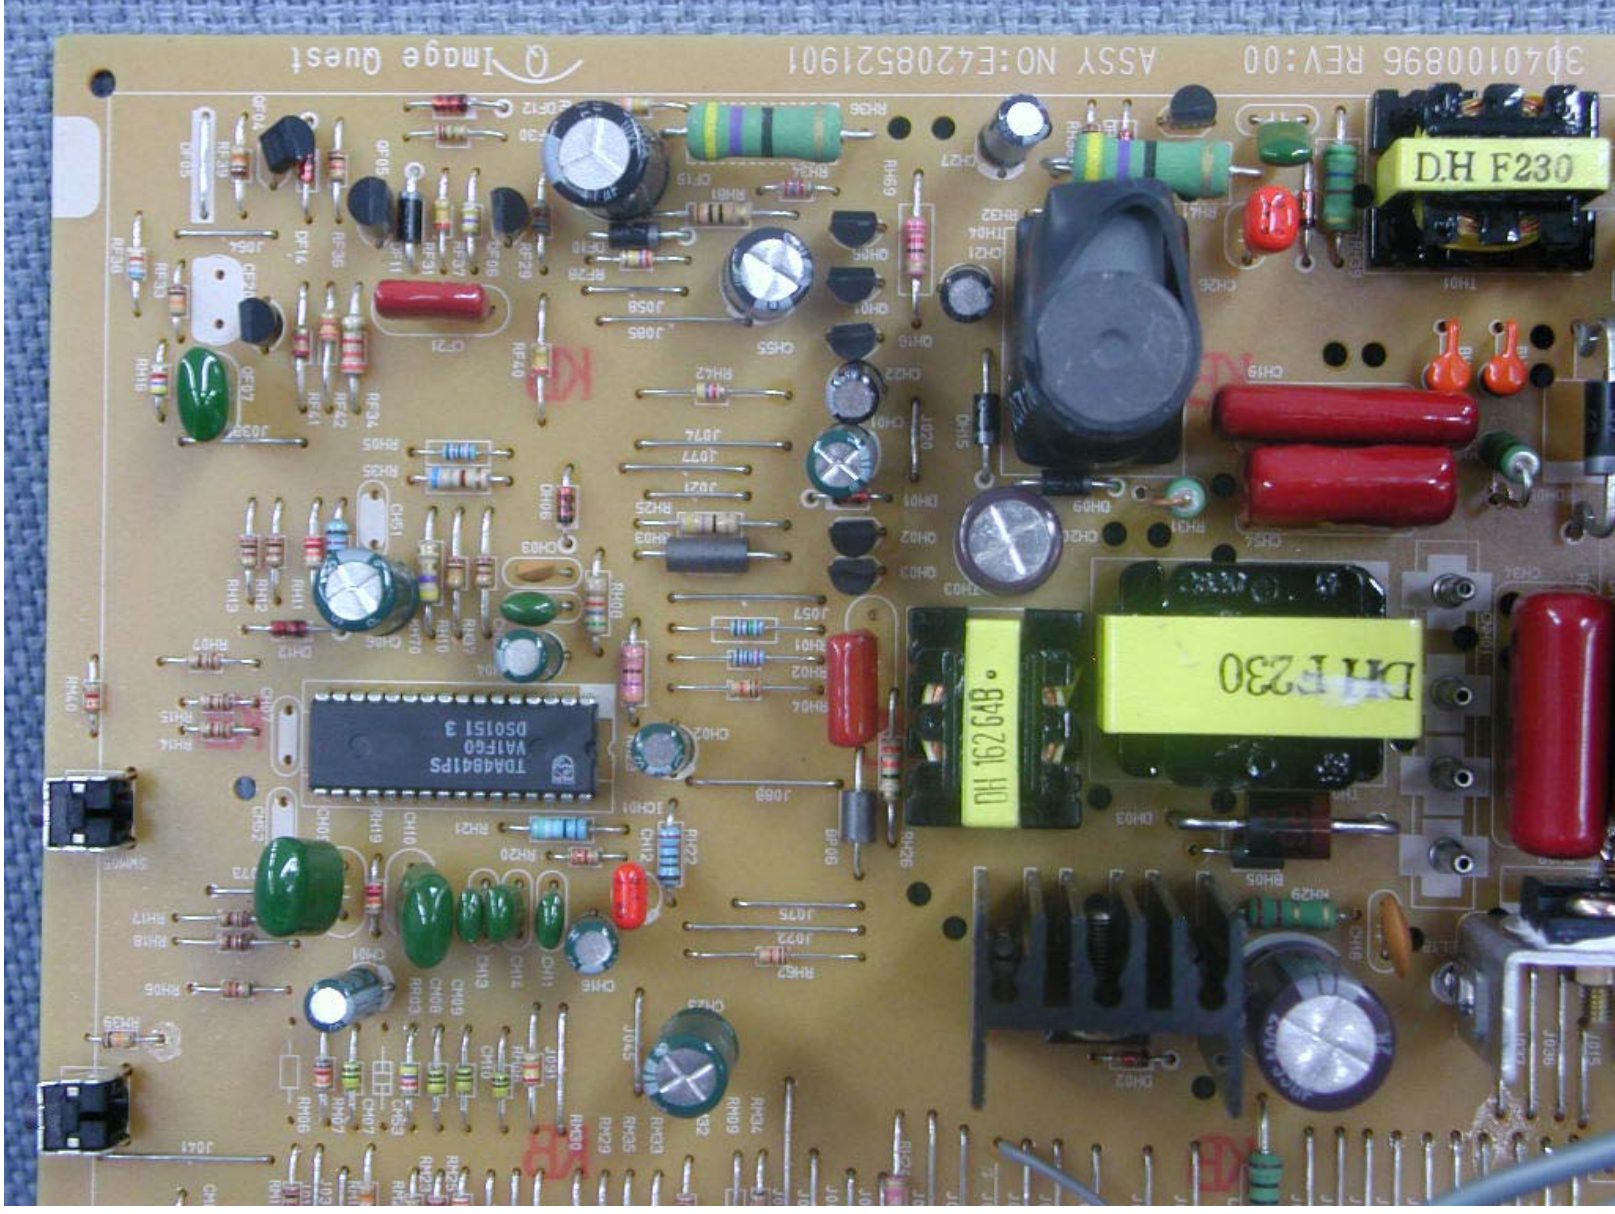

HYUNDAI CALIBRATION & CERTIFICATION TECHNOLOGIES CO., LTD.

SAN 136-1, AMI-RI, BUBAL-EUP, ICHEON-SI, KYOUNGKI-DO, 467-701, KOREA

TEL : +82 31 639 8518 FAX : +82 31 639 8525