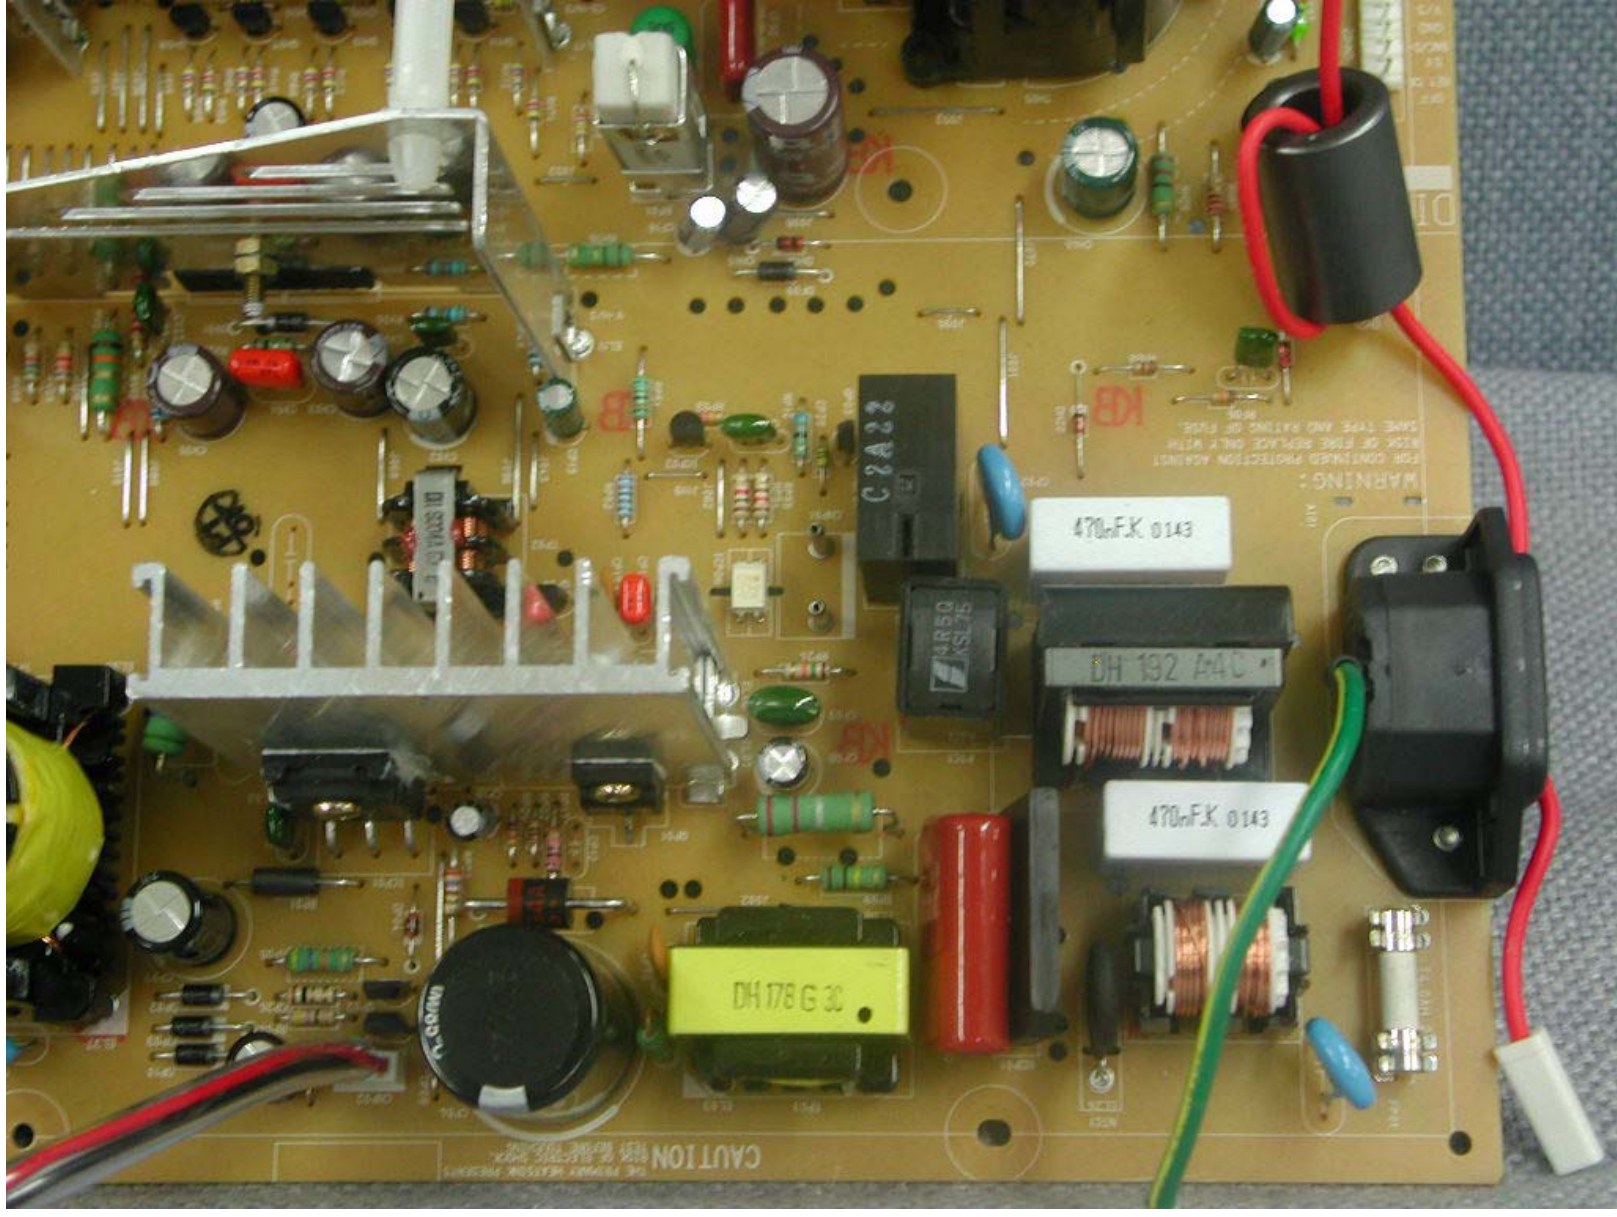

HYUNDAI CALIBRATION & CERTIFICATION TECHNOLOGIES CO., LTD.

SAN 136-1, AMI-RI, BUBAL-EUP, ICHEON-SI, KYONGKI-DO, 467-701, KOREA

TEL : +82 31 639 8518 FAX : +82 31 639 8525