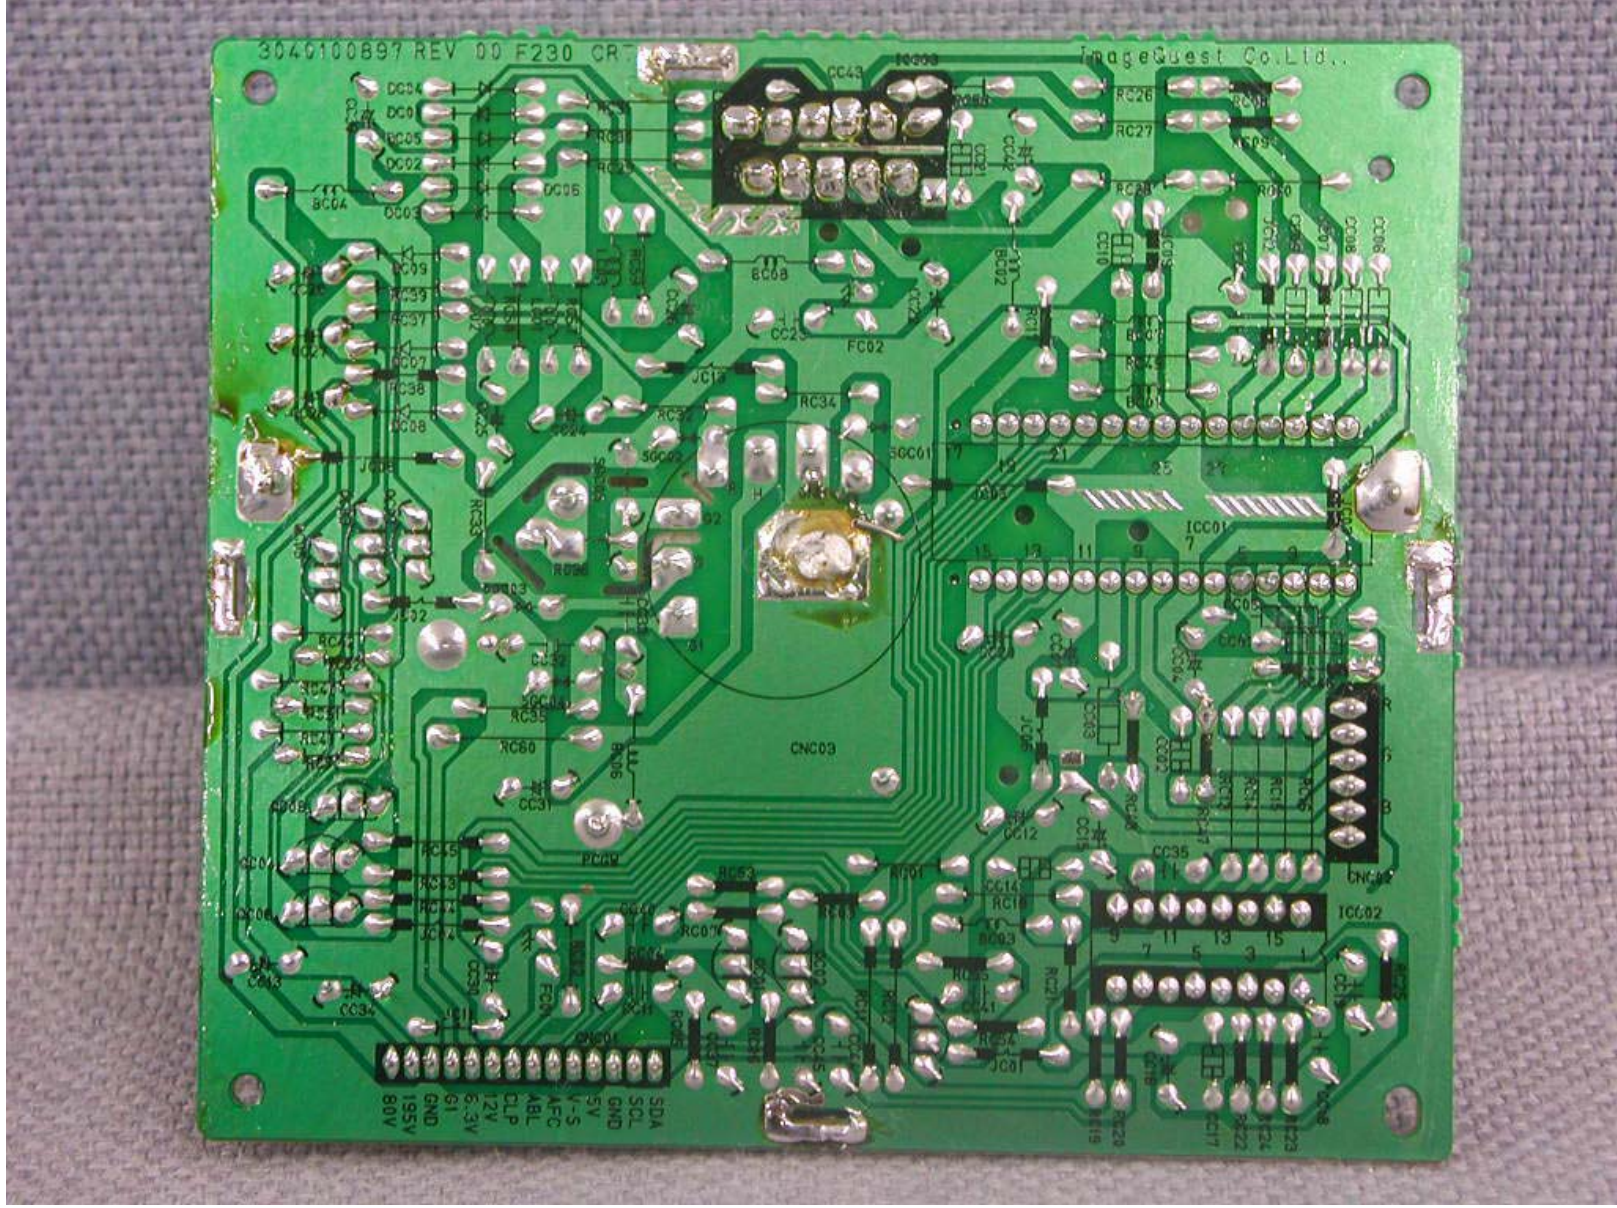

HYUNDAI CALIBRATION & CERTIFICATION TECHNOLOGIES CO., LTD.

SAN 136-1, AMI-RI, BUBAL-EUP, ICHEON-SI, KYONGKI-DO, 467-701, KOREA

TEL : +82 31 639 8518 FAX : +82 31 639 8525