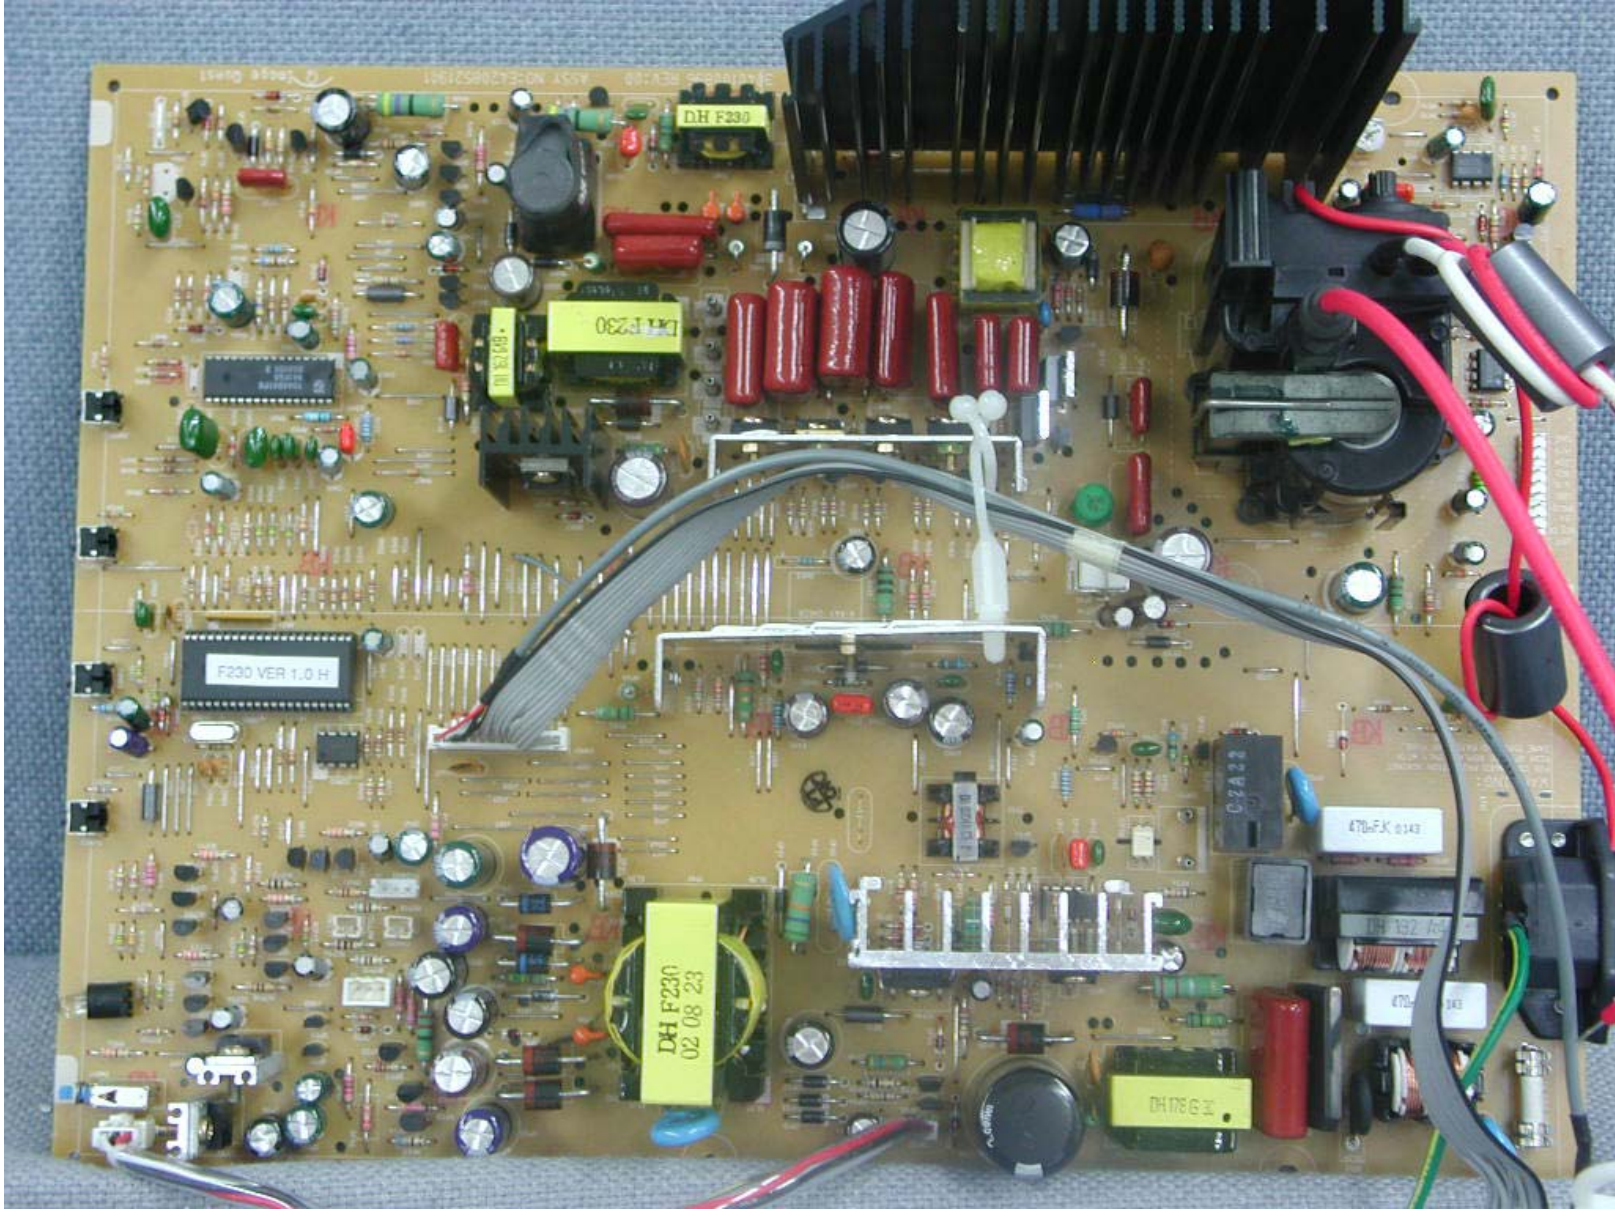

HYUNDAI CALIBRATION & CERTIFICATION TECHNOLOGIES CO., LTD.

SAN 136-1, AMI-RI, BUBAL-EUP, ICHEON-SI, KYOUNGKI-DO, 467-701, KOREA

TEL : +82 31 639 8518 FAX : +82 31 639 8525