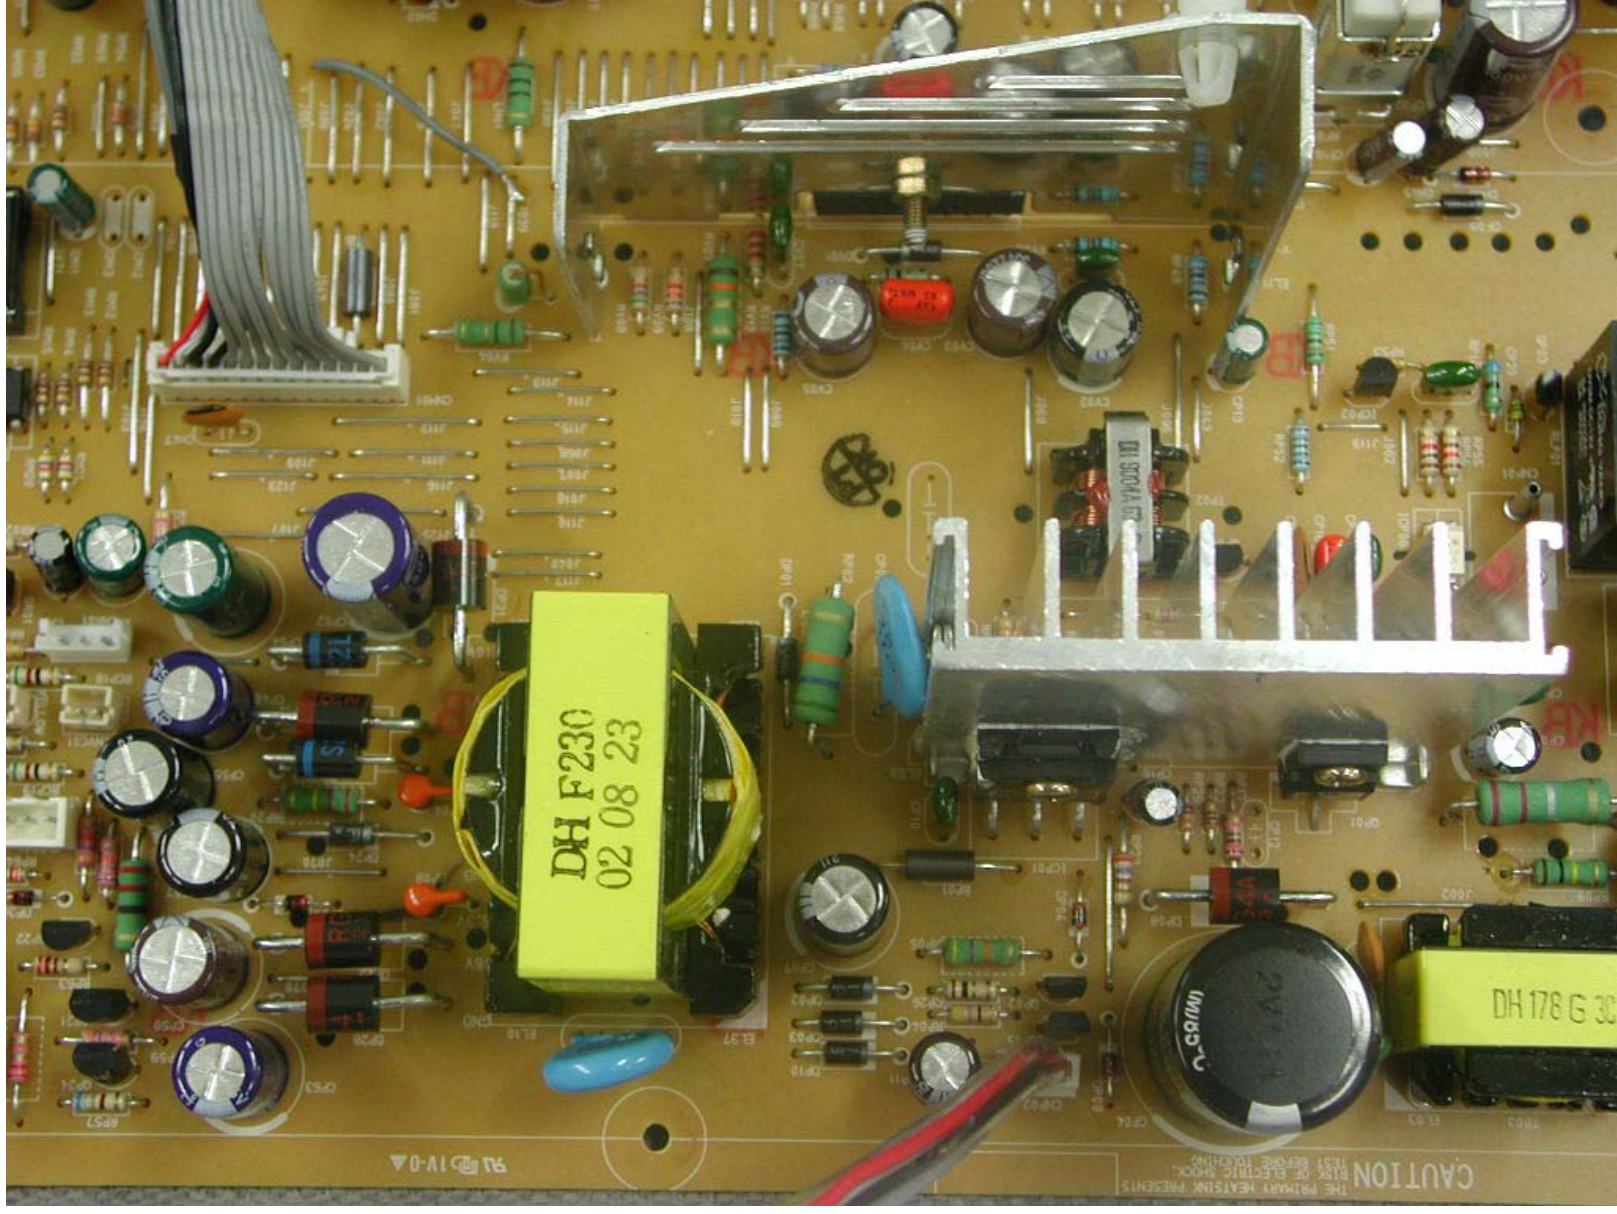

HYUNDAI CALIBRATION & CERTIFICATION TECHNOLOGIES CO., LTD.

SAN 136-1, AMI-RI, BUBAL-EUP, ICHEON-SI, KYOUNGKI-DO, 467-701, KOREA

TEL : +82 31 639 8518 FAX : +82 31 639 8525