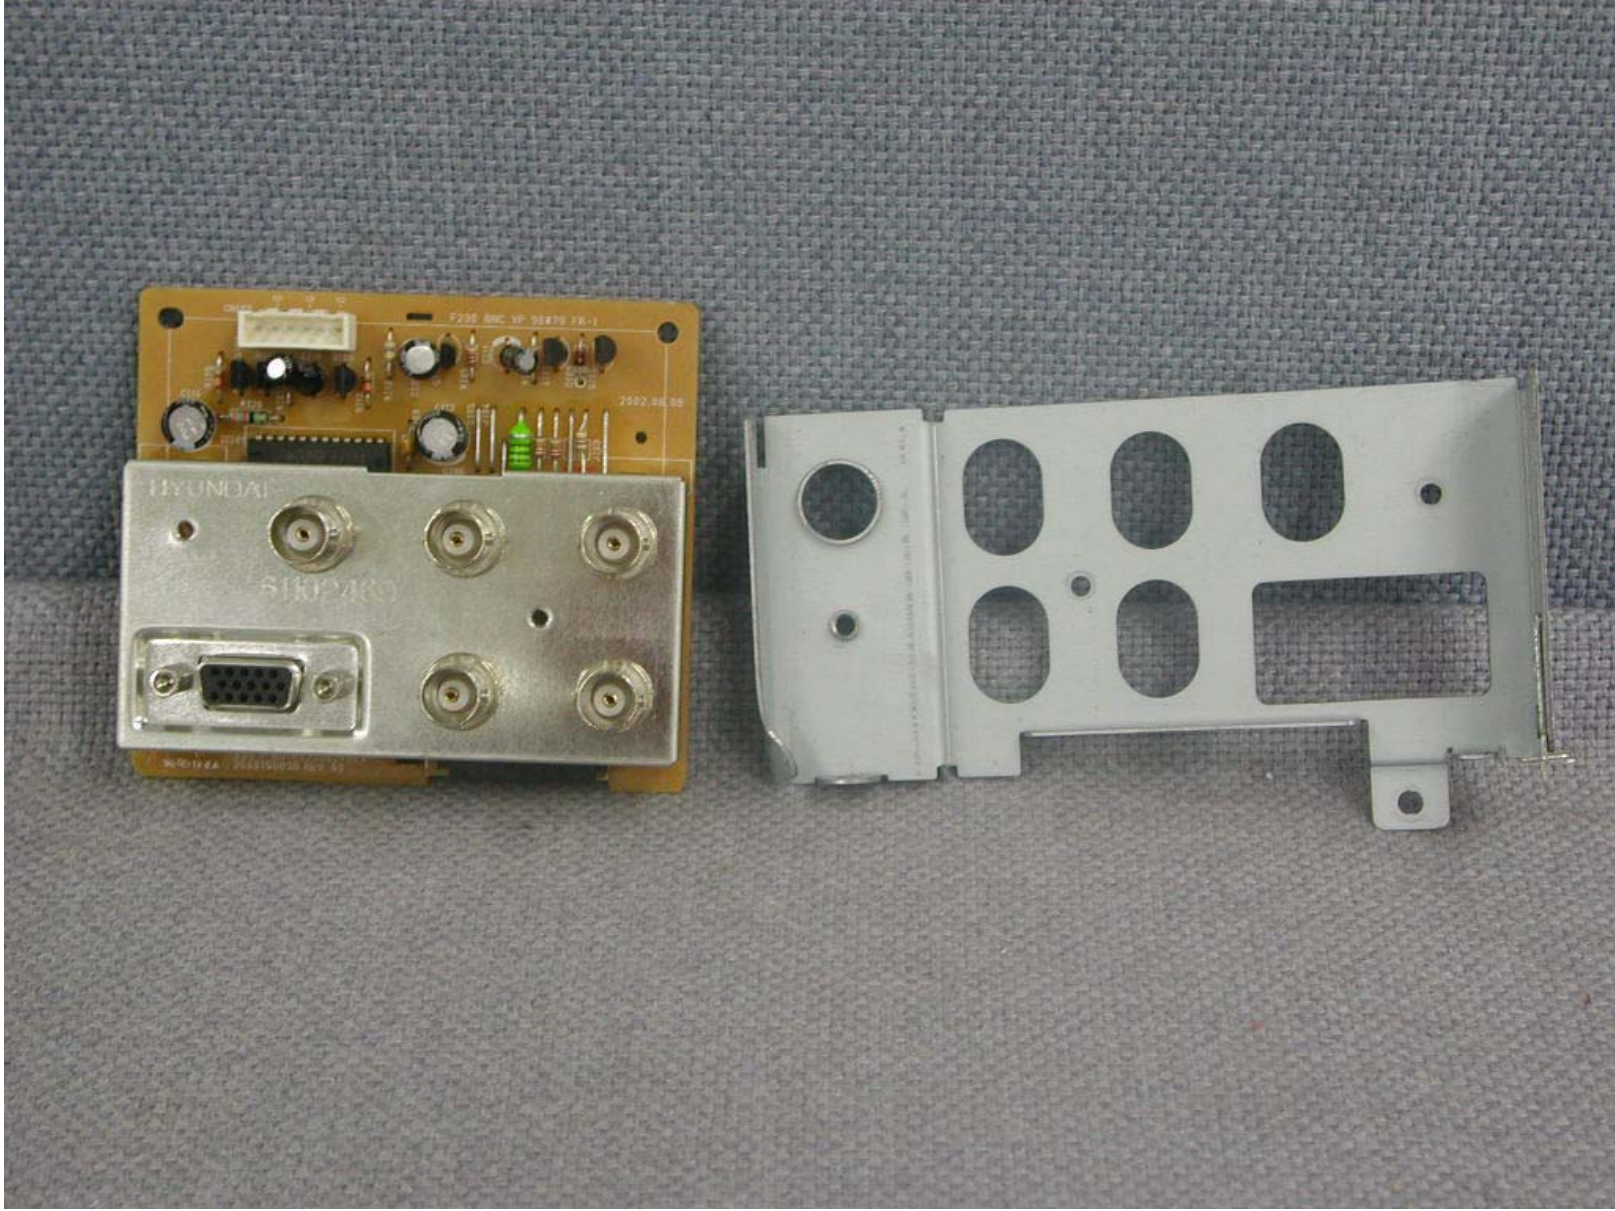

HYUNDAI CALIBRATION & CERTIFICATION TECHNOLOGIES CO., LTD.

SAN 136-1, AMI-RI, BUBAL-EUP, ICHEON-SI, KYOUNGKI-DO, 467-701, KOREA

TEL : +82 31 639 8518 FAX : +82 31 639 8525