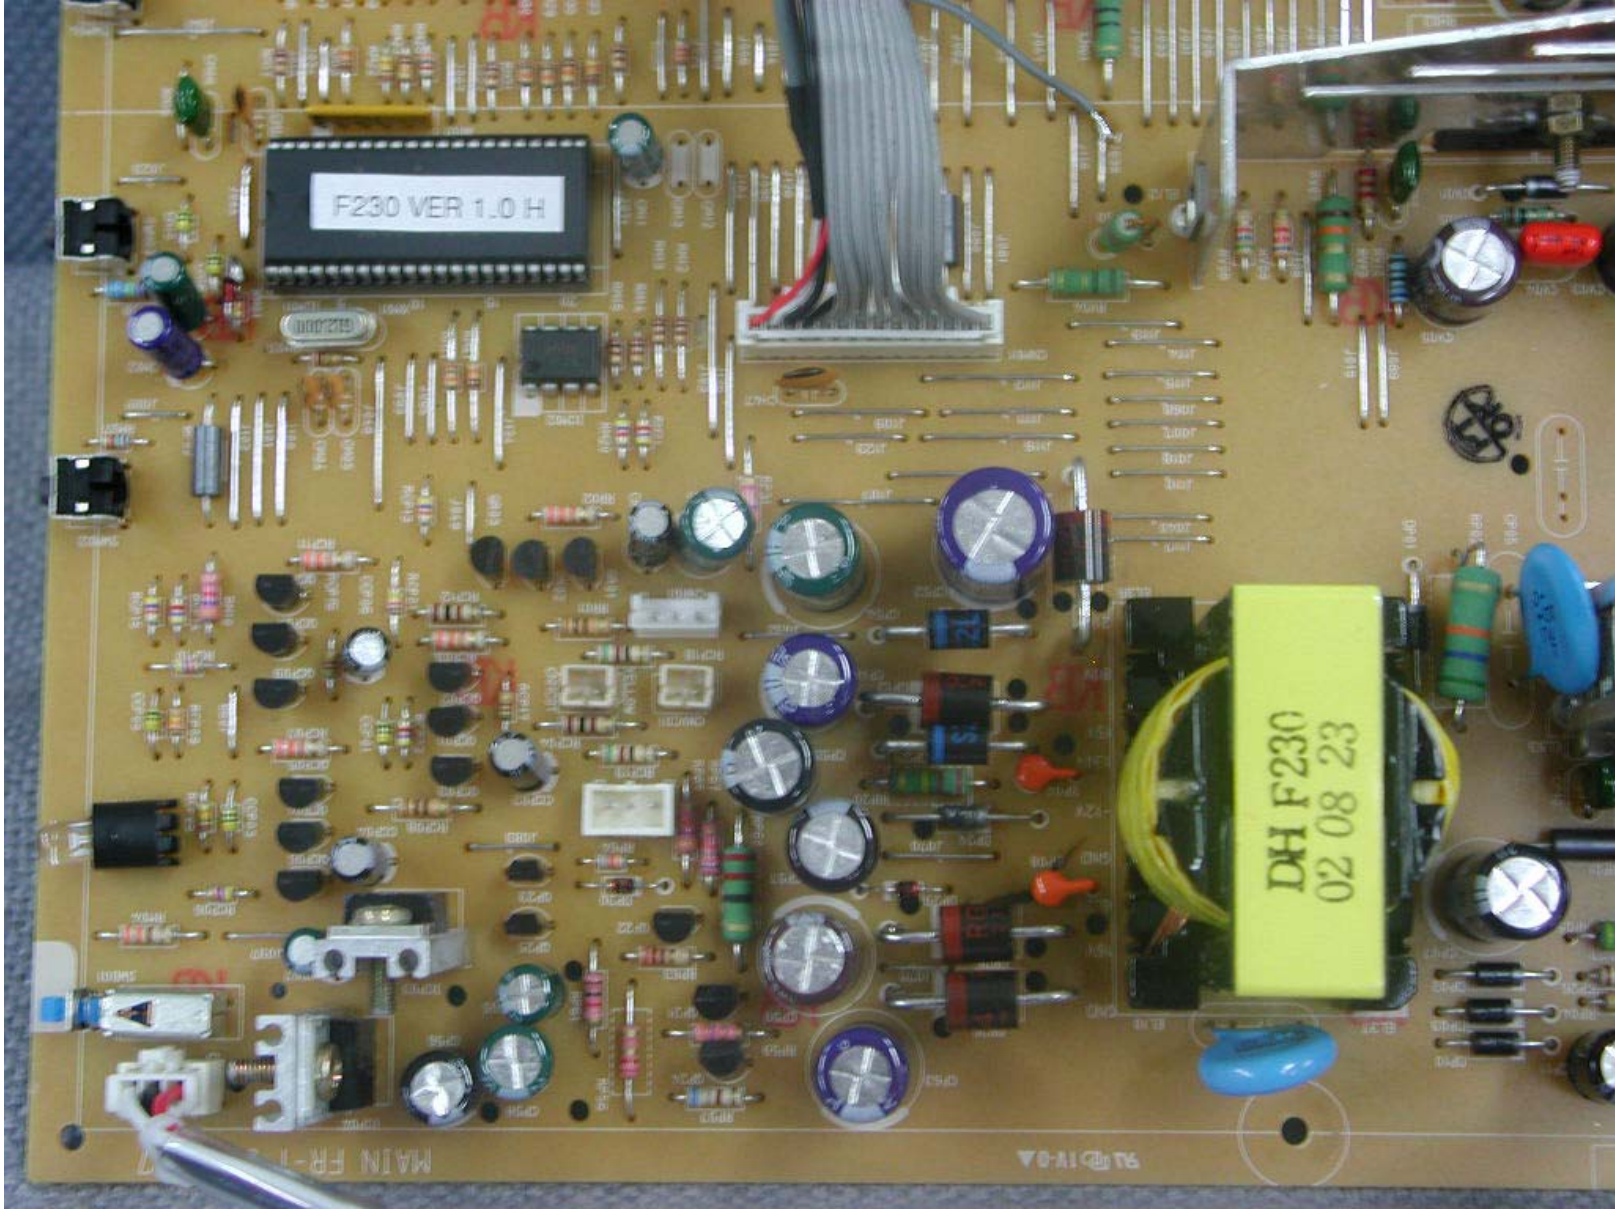

HYUNDAI CALIBRATION & CERTIFICATION TECHNOLOGIES CO., LTD.

SAN 136-1, AMI-RI, BUBAL-EUP, ICHEON-SI, KYOUNGKI-DO, 467-701, KOREA

TEL : +82 31 639 8518 FAX : +82 31 639 8525