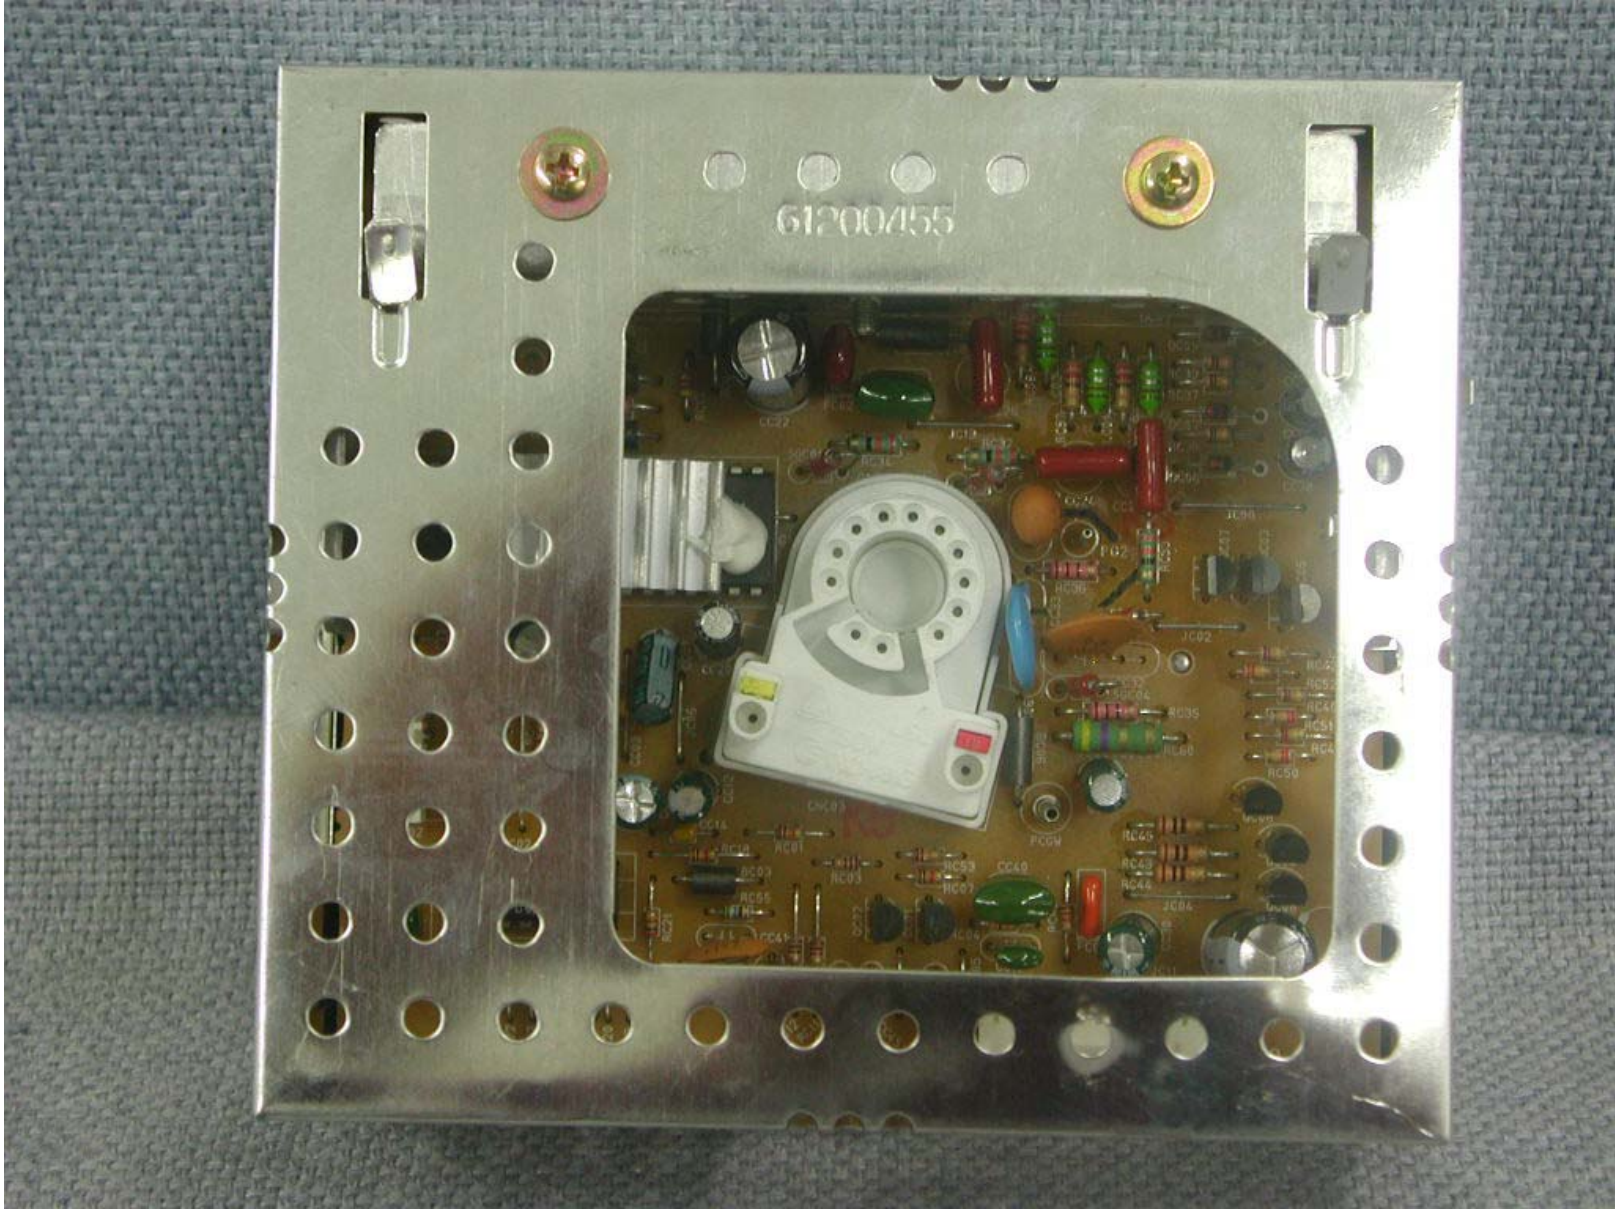

HYUNDAI CALIBRATION & CERTIFICATION TECHNOLOGIES CO., LTD.

SAN 136-1, AMI-RI, BUBAL-EUP, ICHEON-SI, KYOUNGKI-DO, 467-701, KOREA

TEL : +82 31 639 8518 FAX : +82 31 639 8525