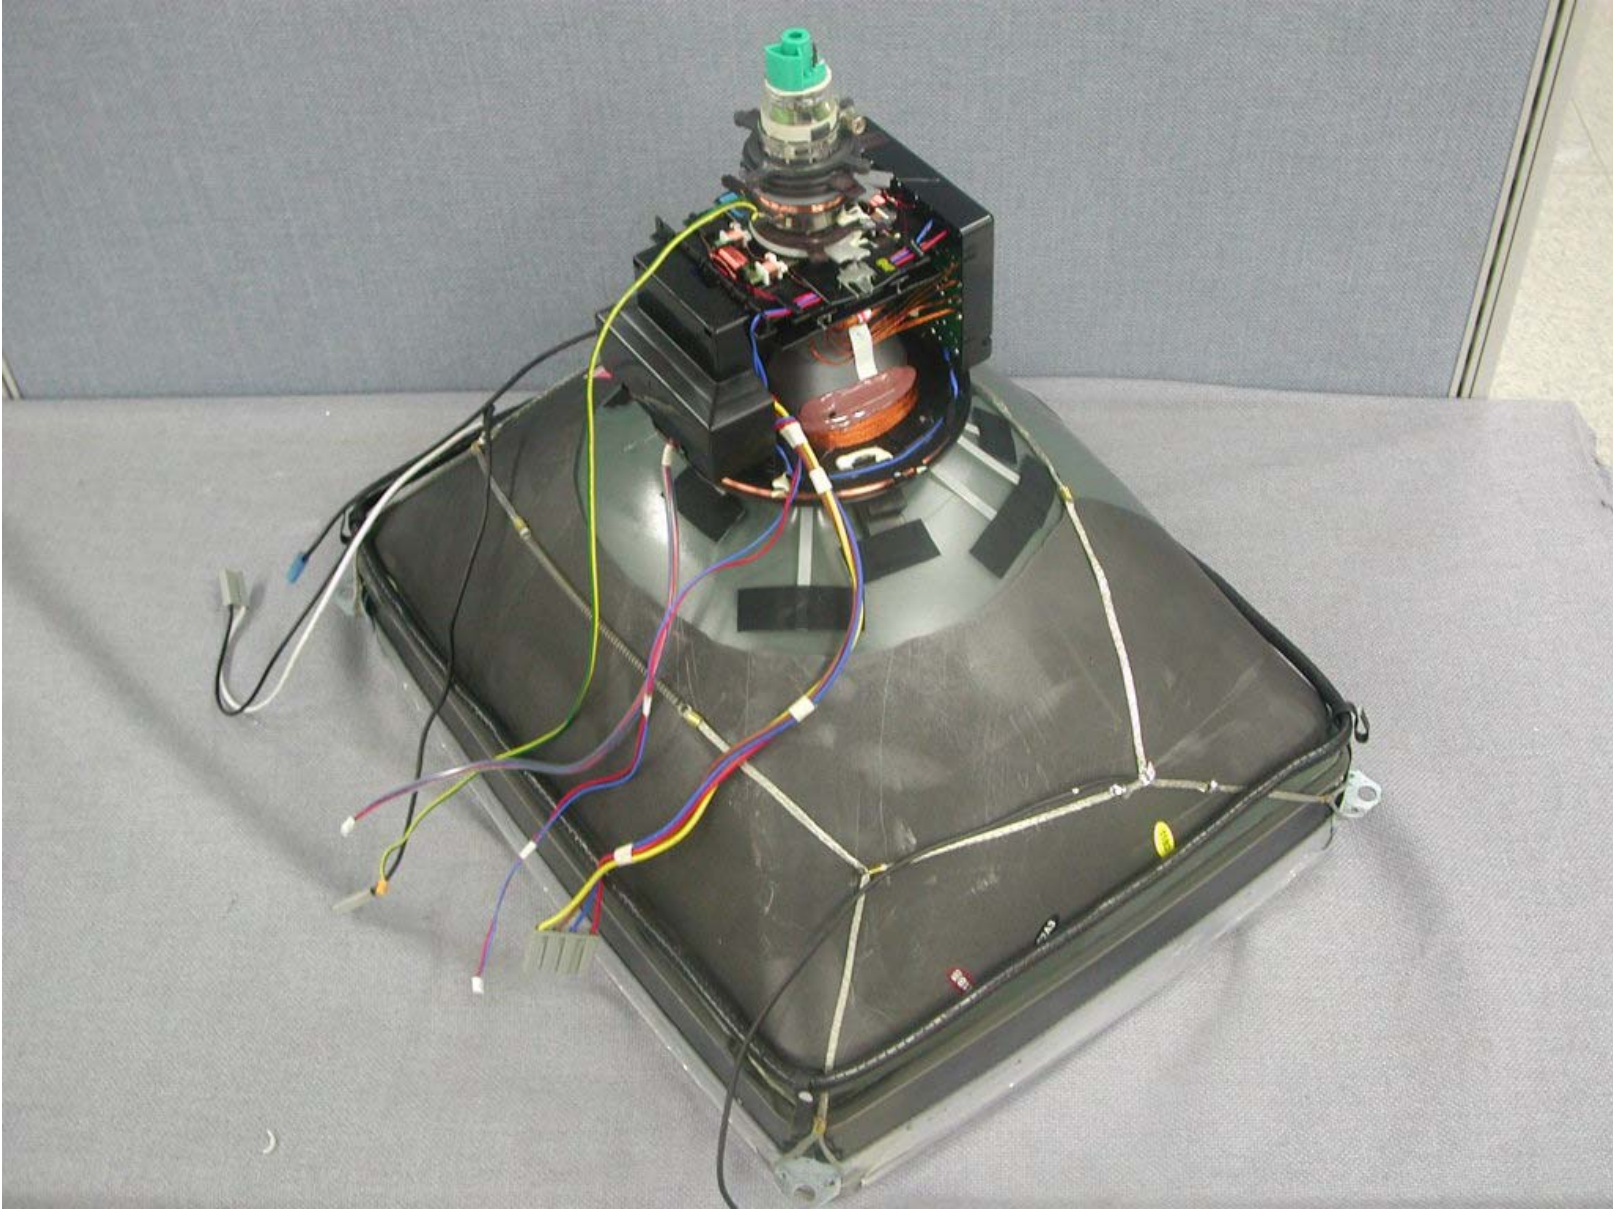

TEL : +82 31 639 8518 FAX : +82 31 639 8525

TYPE
型号
序号S-

**M51QEQ991X001
(TCO)
A13 20700062**

MADE BY SAMSUNG, KOREA

X-RAY WARNING : When picture tubes are operated at very high voltage and when personal exposure is prolonged at close range, special shielding precautions against x-ray radiation may be needed.

CAUTION : HIGH-VACUUM PICTURE TUBE IS DANGEROUS TO HANDLE. REFER SERVICING TO QUALIFIED SERVICE PERSONNEL.

Eigensichere Kathodenstrahlröhre nach Anlage III Röntgenverordnung.

HS

E65779-S

LR29831

G07012

WARNING : THIS CATHODE RAY TUBE EMPLOYS INTEGRAL IMPLOSION PROTECTION. REPLACE WITH A CATHODE RAY TUBE OF THE SAME TYPE NUMBER FOR CONTINUED SAFETY.