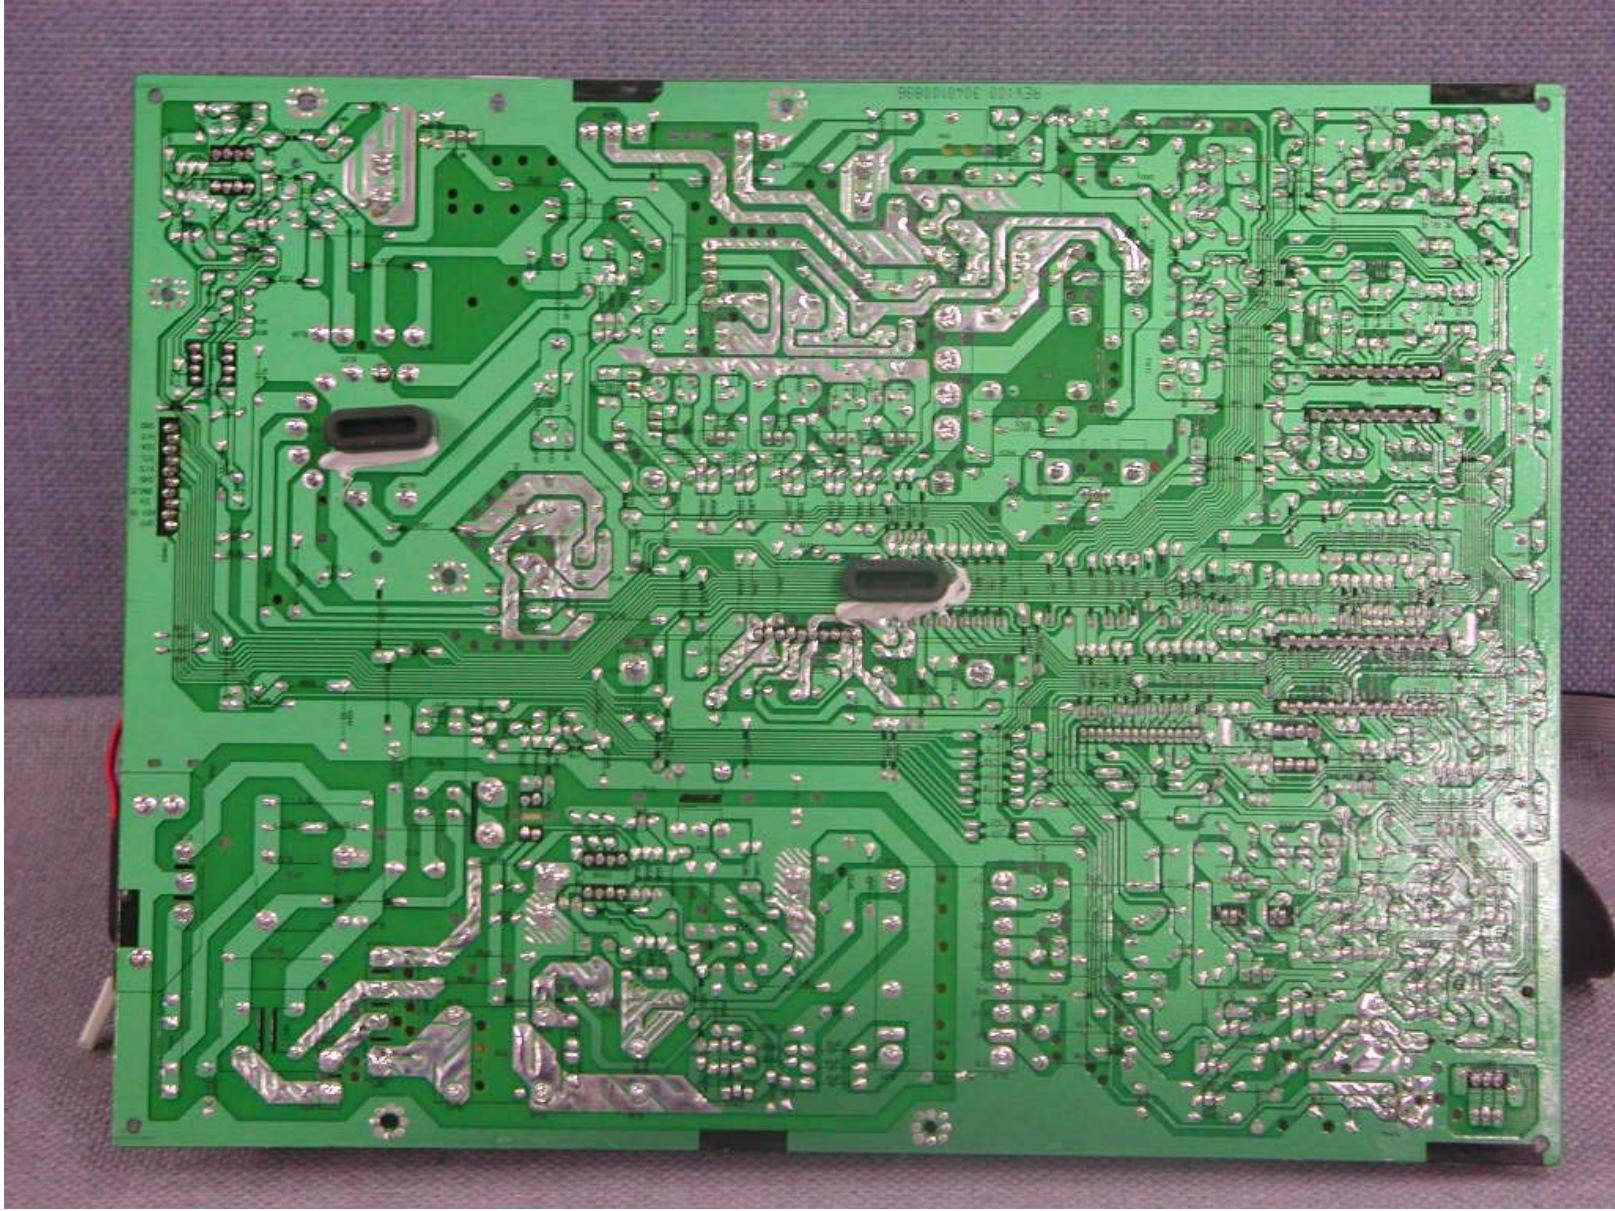

HYUNDAI CALIBRATION & CERTIFICATION TECHNOLOGIES CO., LTD.

SAN 136-1, AMI-RI, BUBAL-EUP, ICHEON-SI, KYOUNGKI-DO, 467-701, KOREA

TEL : +82 31 639 8518 FAX : +82 31 639 8525