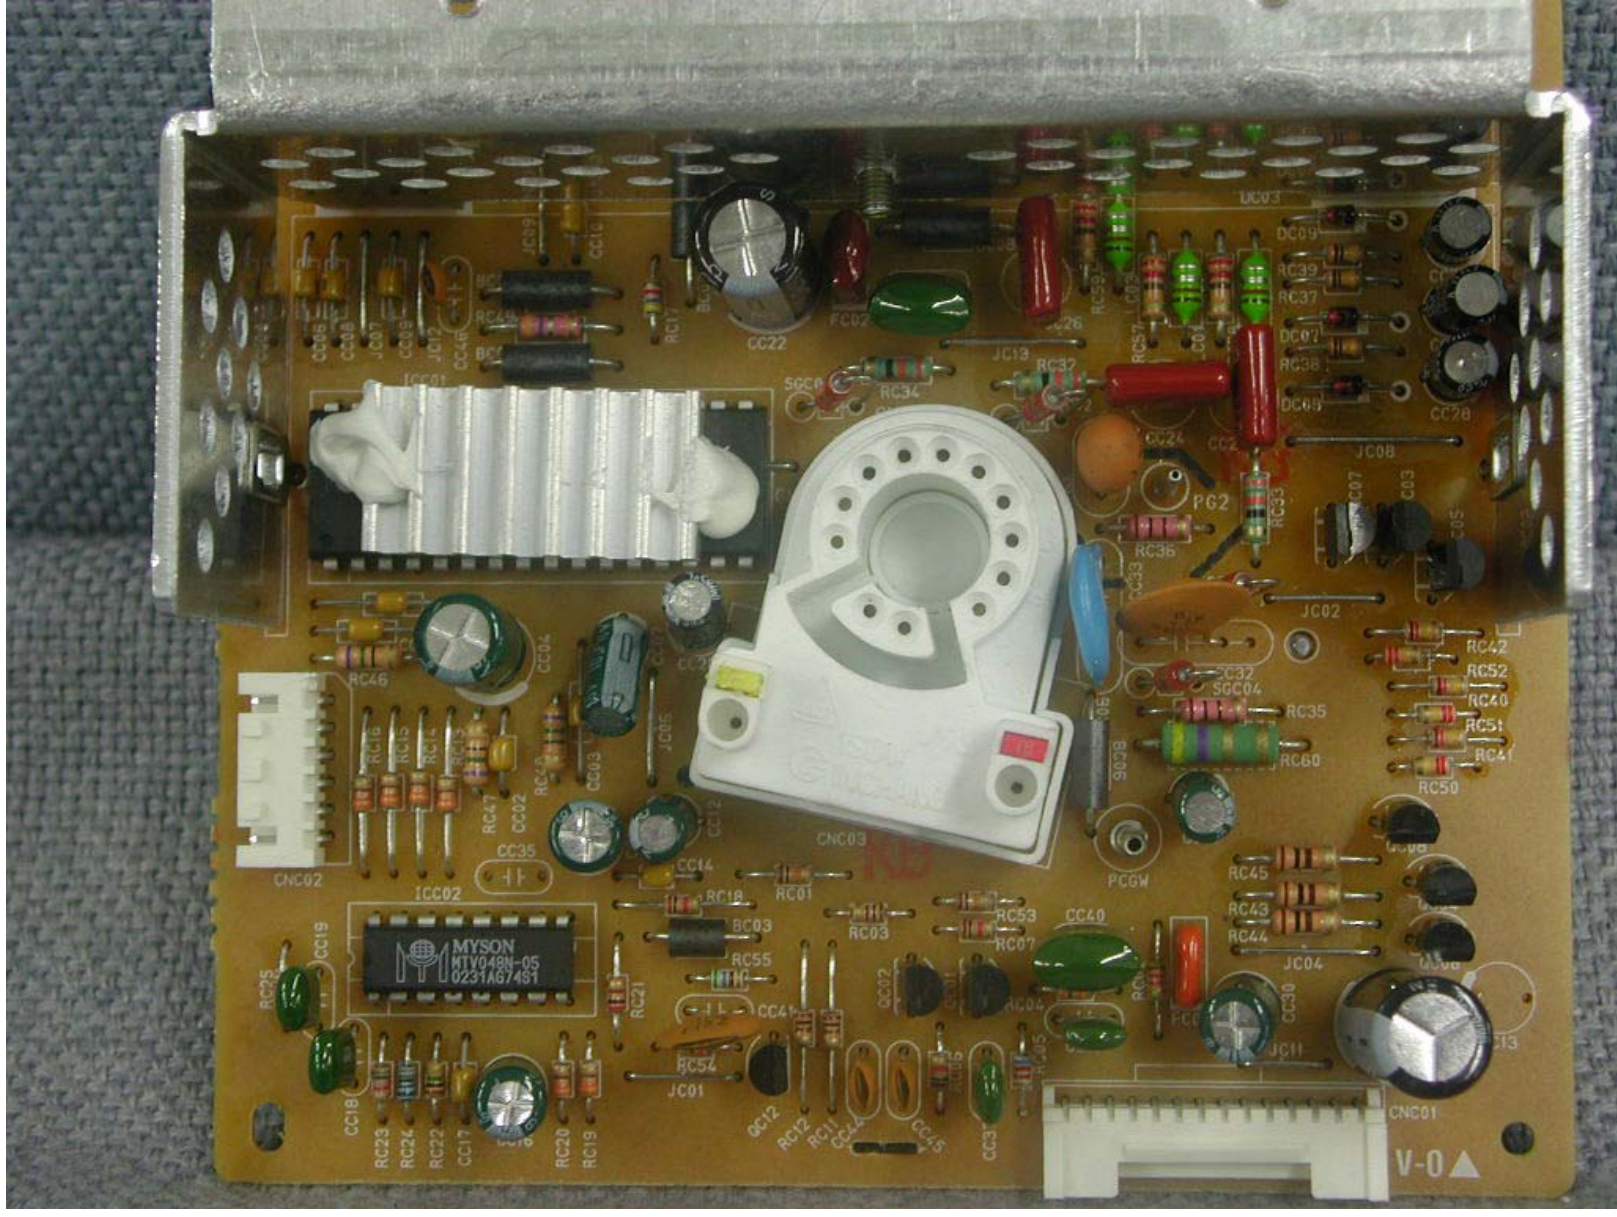

HYUNDAI CALIBRATION & CERTIFICATION TECHNOLOGIES CO., LTD.

SAN 136-1, AMI-RI, BUBAL-EUP, ICHEON-SI, KYOUNGKI-DO, 467-701, KOREA

TEL : +82 31 639 8518 FAX : +82 31 639 8525