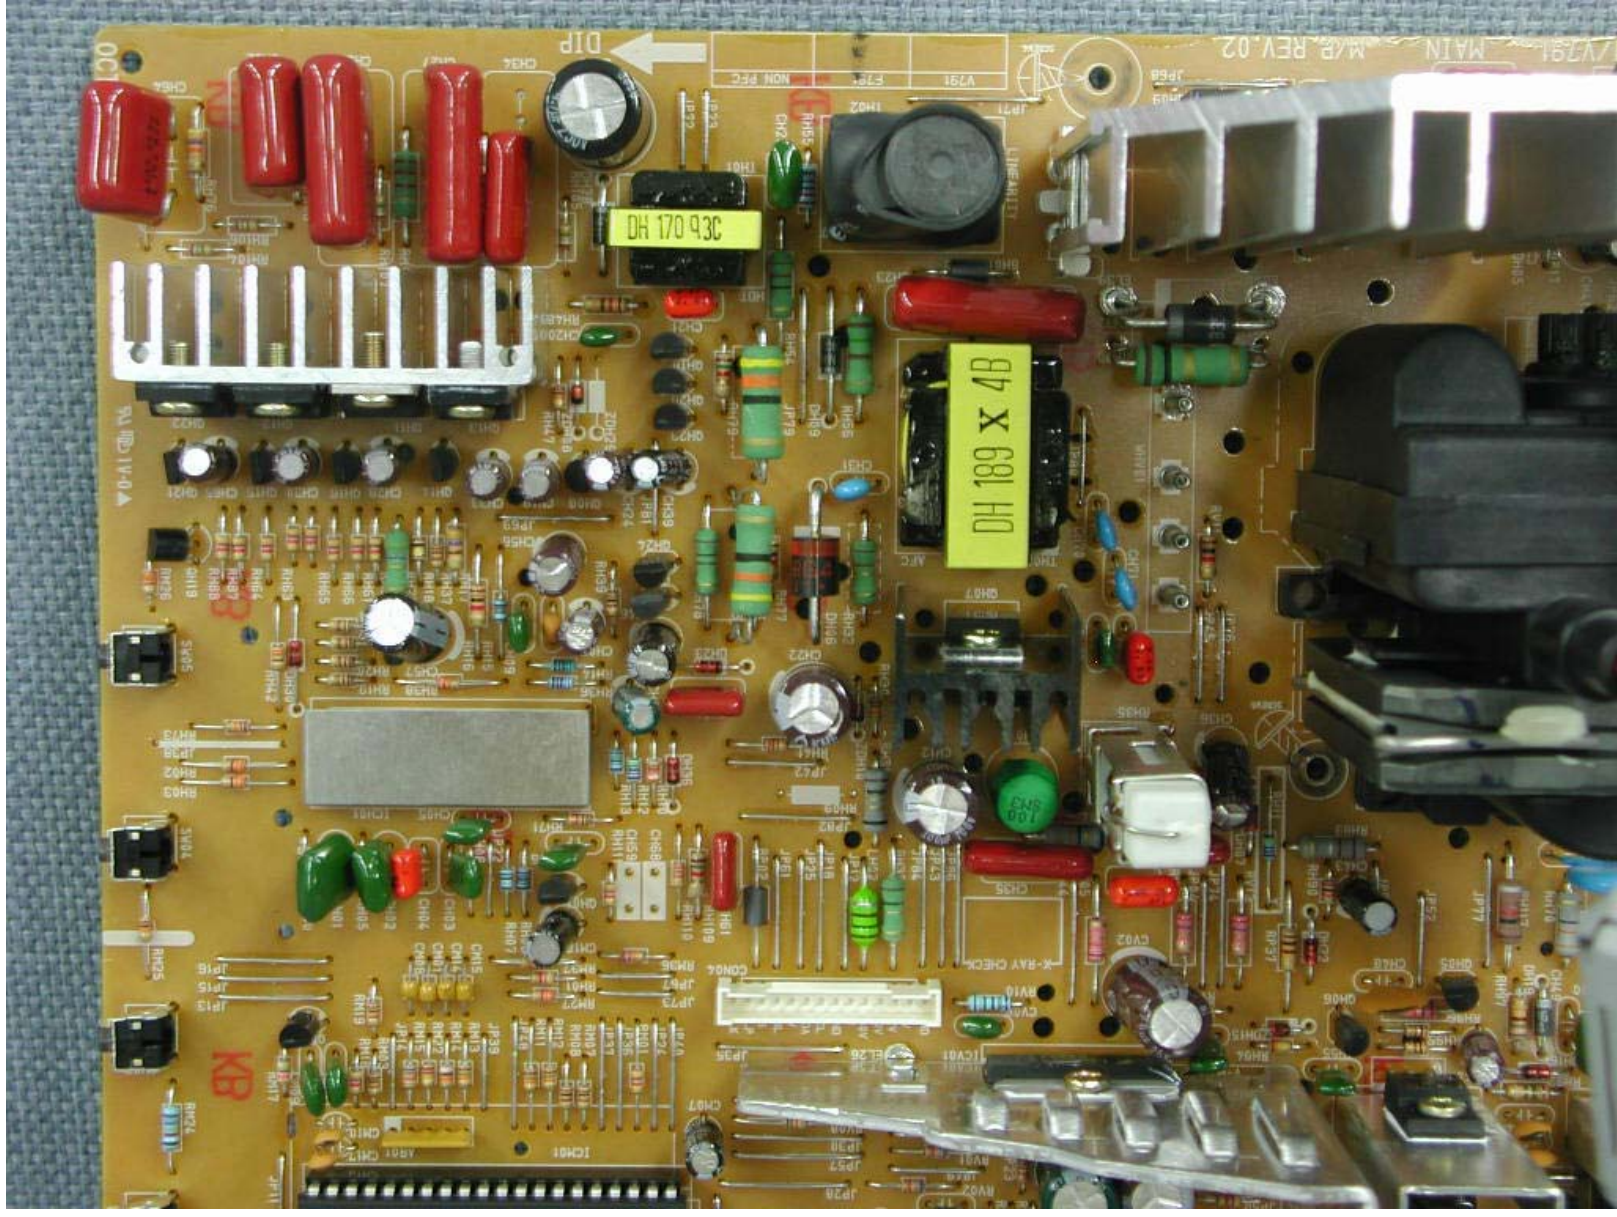

HYUNDAI CALIBRATION & CERTIFICATION TECHNOLOGIES CO., LTD.

SAN 136-1, AMI-RI, BUBAL-EUP, ICHEON-SI, KYOUNGKI-DO, 467-701, KOREA

TEL : +82.31 639 8518 FAX : +82.31 639 8525