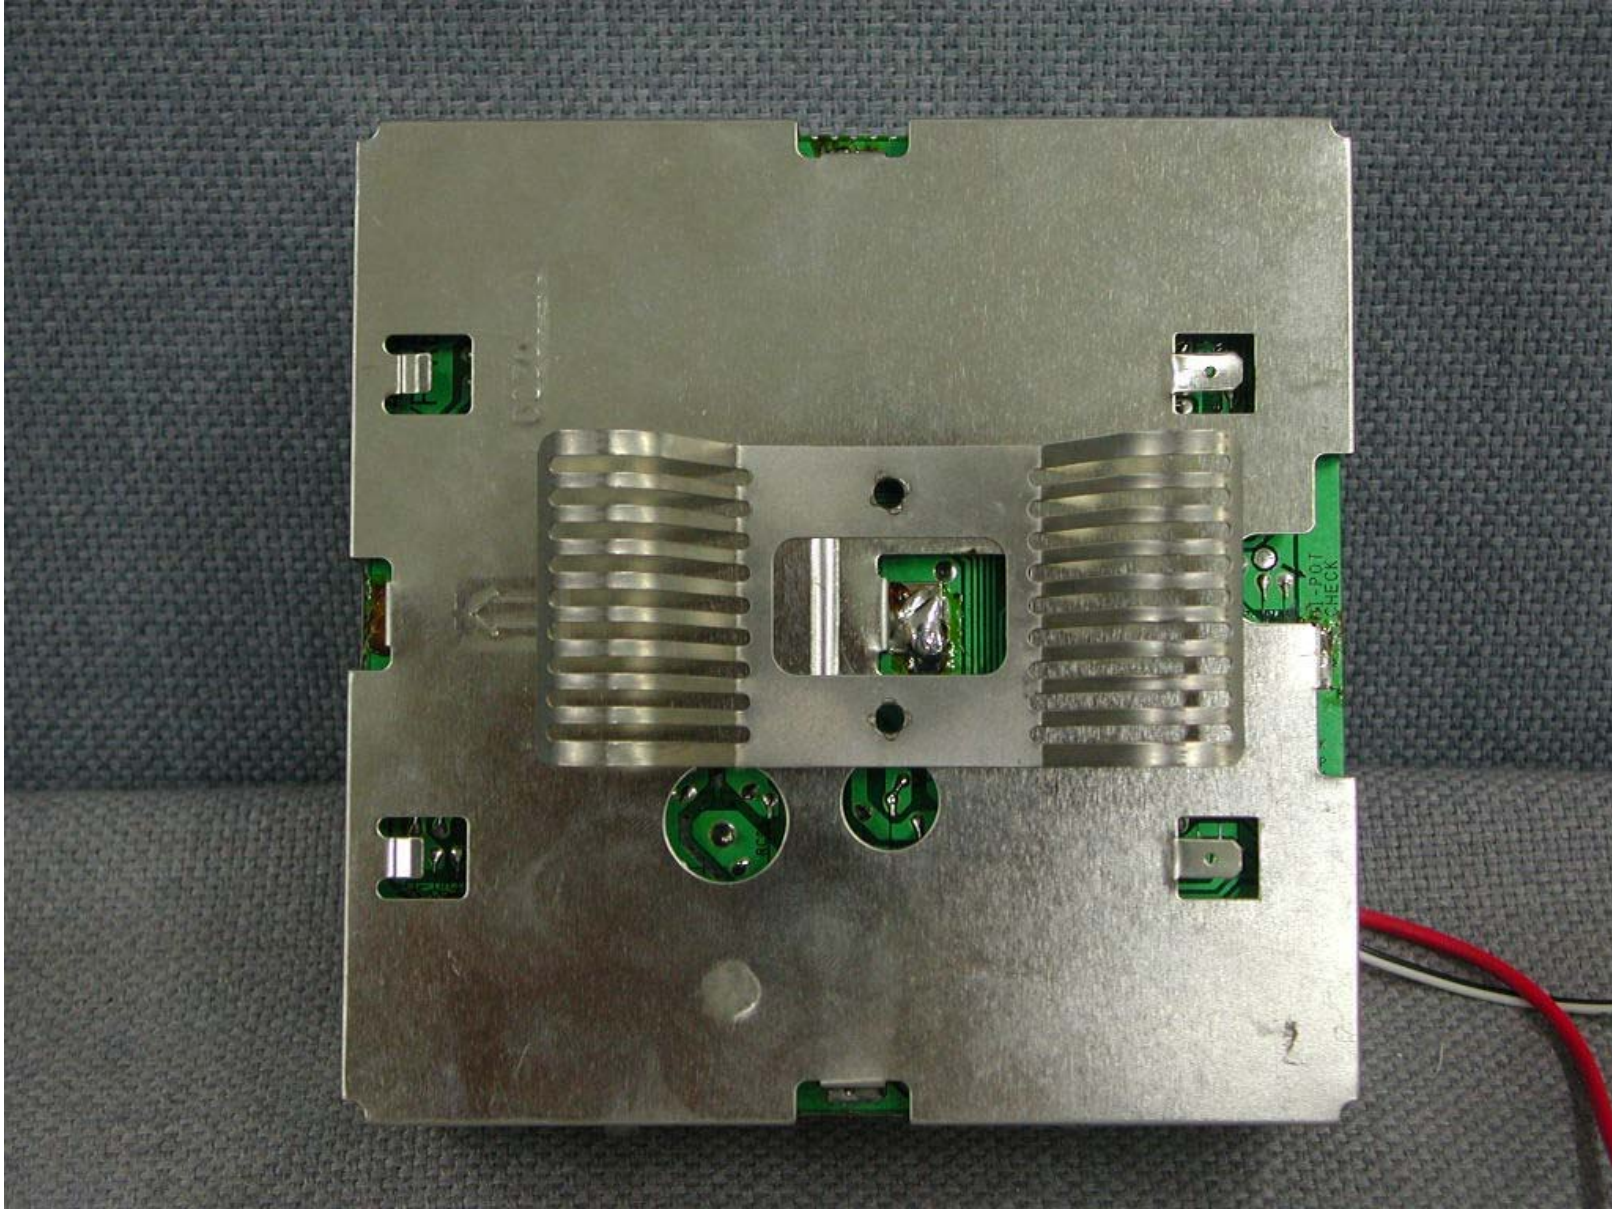

HYUNDAI CALIBRATION & CERTIFICATION TECHNOLOGIES CO., LTD.

SAN 136-1, AMI-RI, BUBAL-EUP, ICHEON-SI, KYOUNGI-DO, 467-701, KOREA

TEL : +82 31 639 8518 FAX : +82 31 639 8525