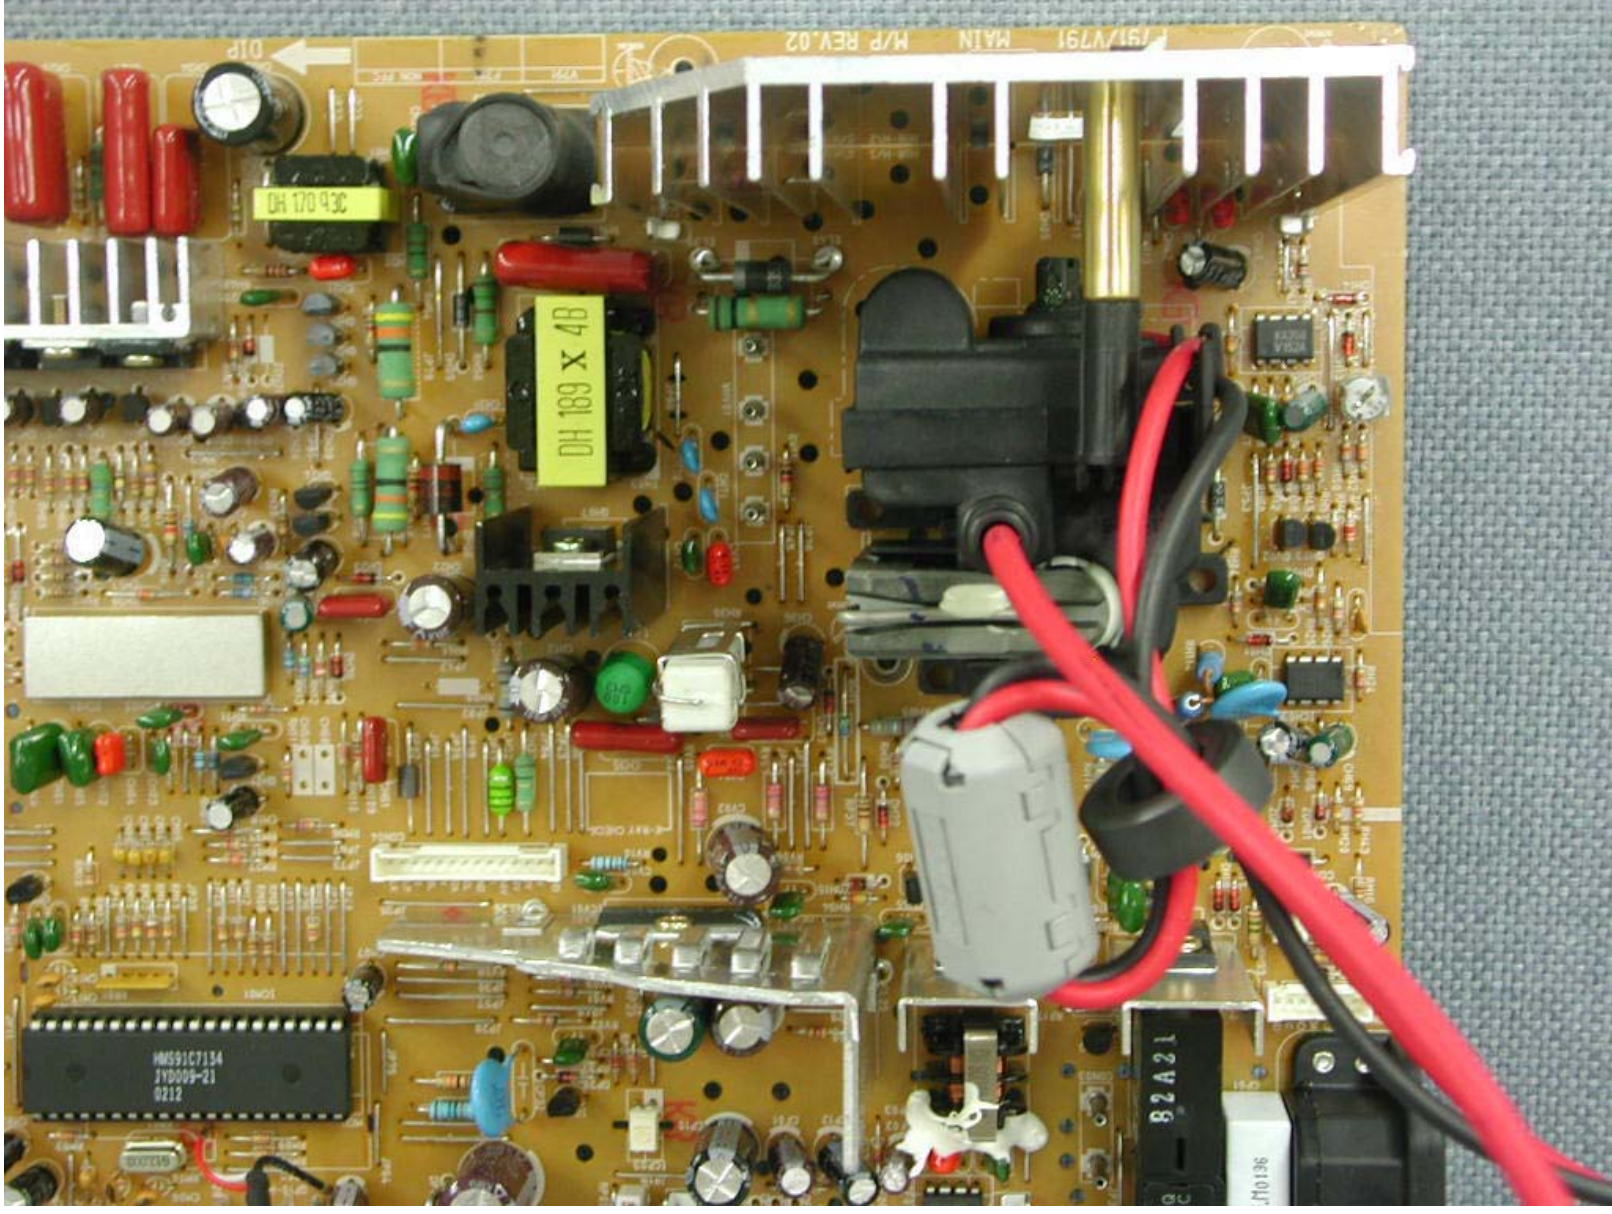

HYUNDAI CALIBRATION & CERTIFICATION TECHNOLOGIES CO., LTD.

SAN 136-1, AMI-RI , BUBAL-EUP, ICHEON-SI, KYOUNGI-DO, 467-701, KOREA

TEL : +82 31 639 8518 FAX : +82 31 639 8525