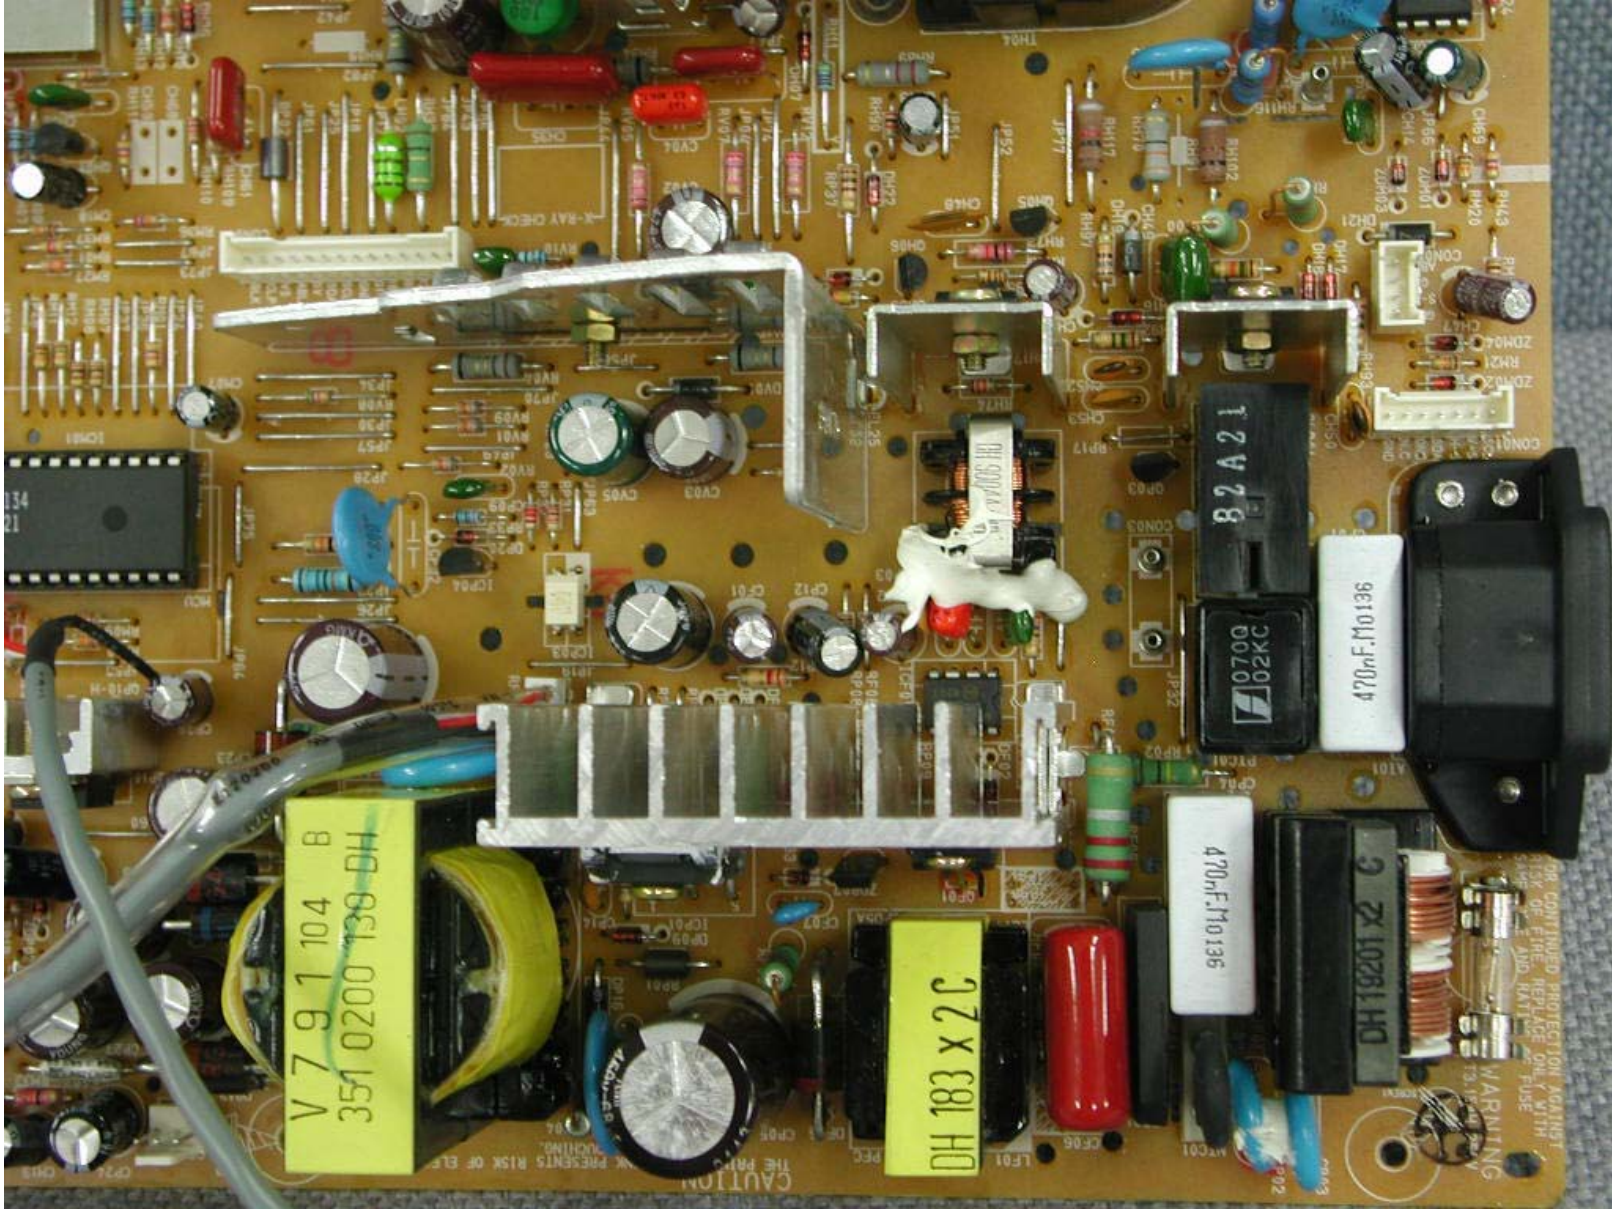

HYUNDAI CALIBRATION & CERTIFICATION TECHNOLOGIES CO., LTD.

SAN 136-1, AMI-RU , BUBAL-EUP, ICHEON-SI, KYOUNGI-DO, 467-701, KOREA

TEL : +82 31 639 8518 FAX : +82 31 639 8525