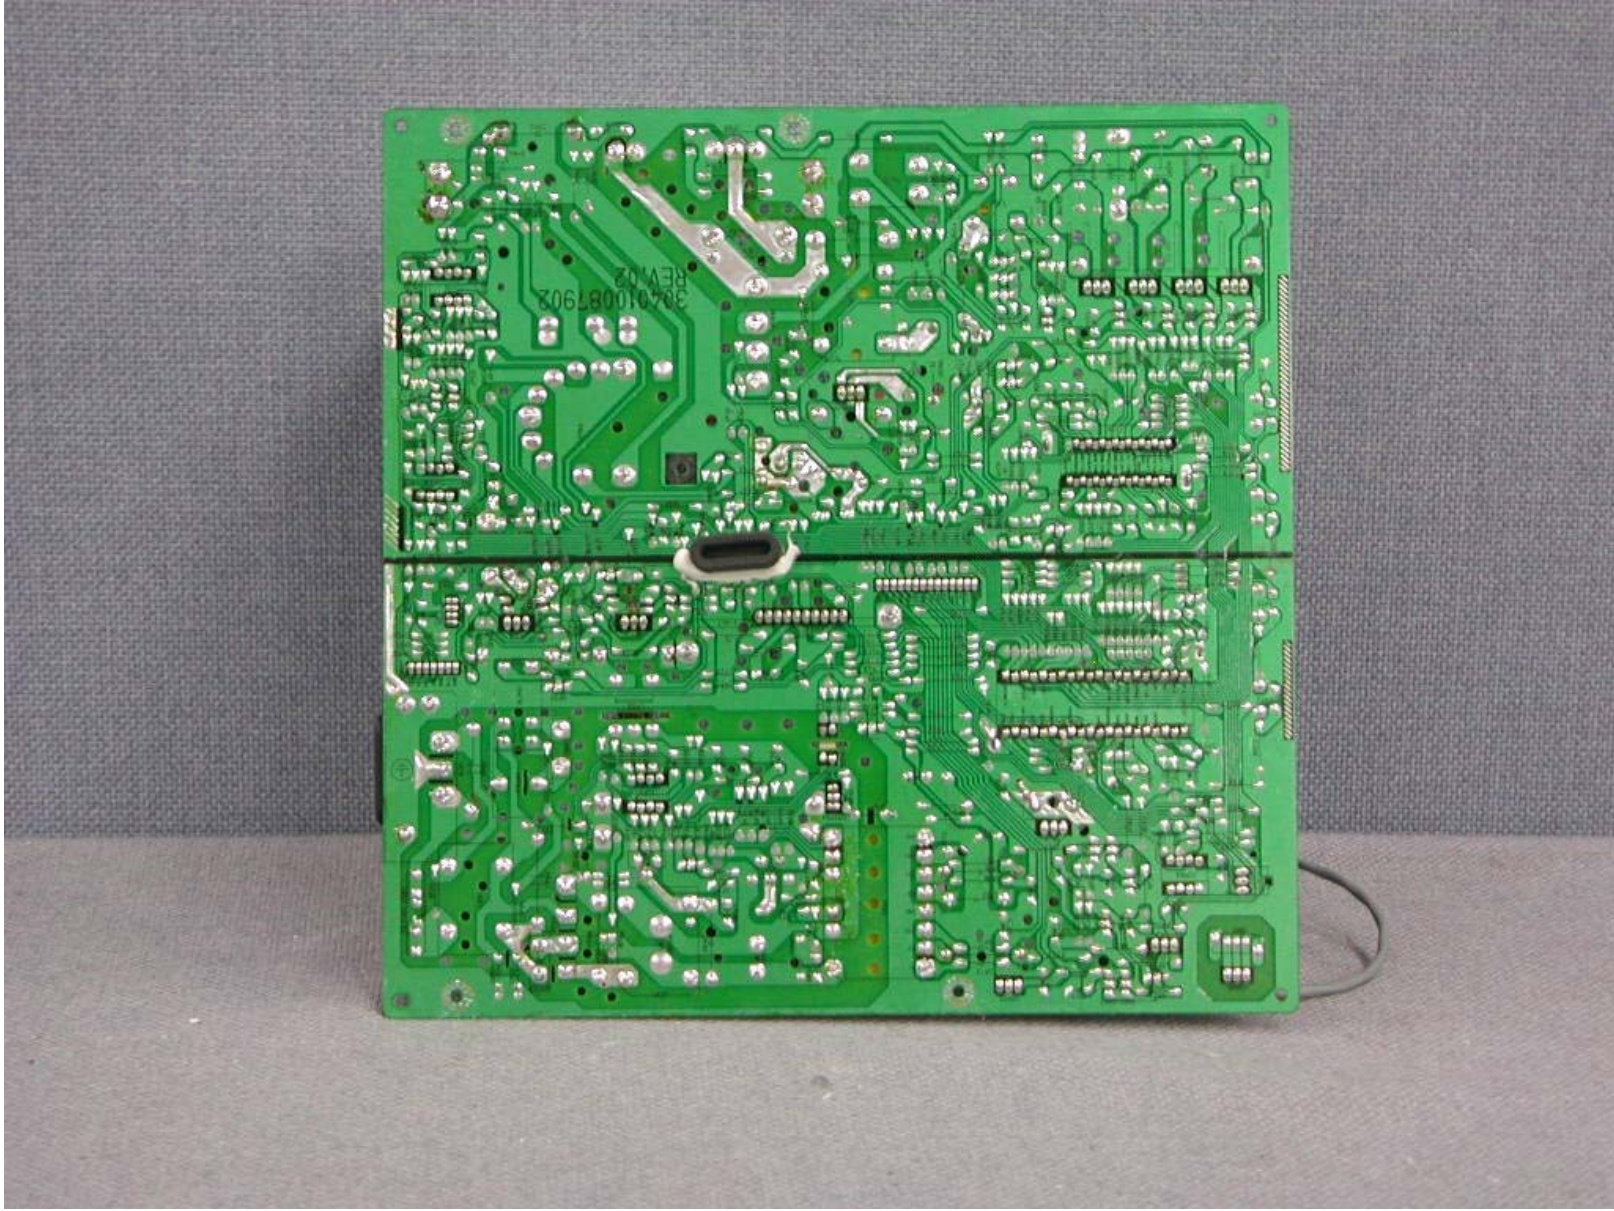

HYUNDAI CALIBRATION & CERTIFICATION TECHNOLOGIES CO., LTD.

SAN 136-1, AMI-RU , BUBAL-EUP, ICHEON-SI, KYOUNGI-DO, 467-701, KOREA

TEL : +82 31 639 8518 FAX : +82 31 639 8525