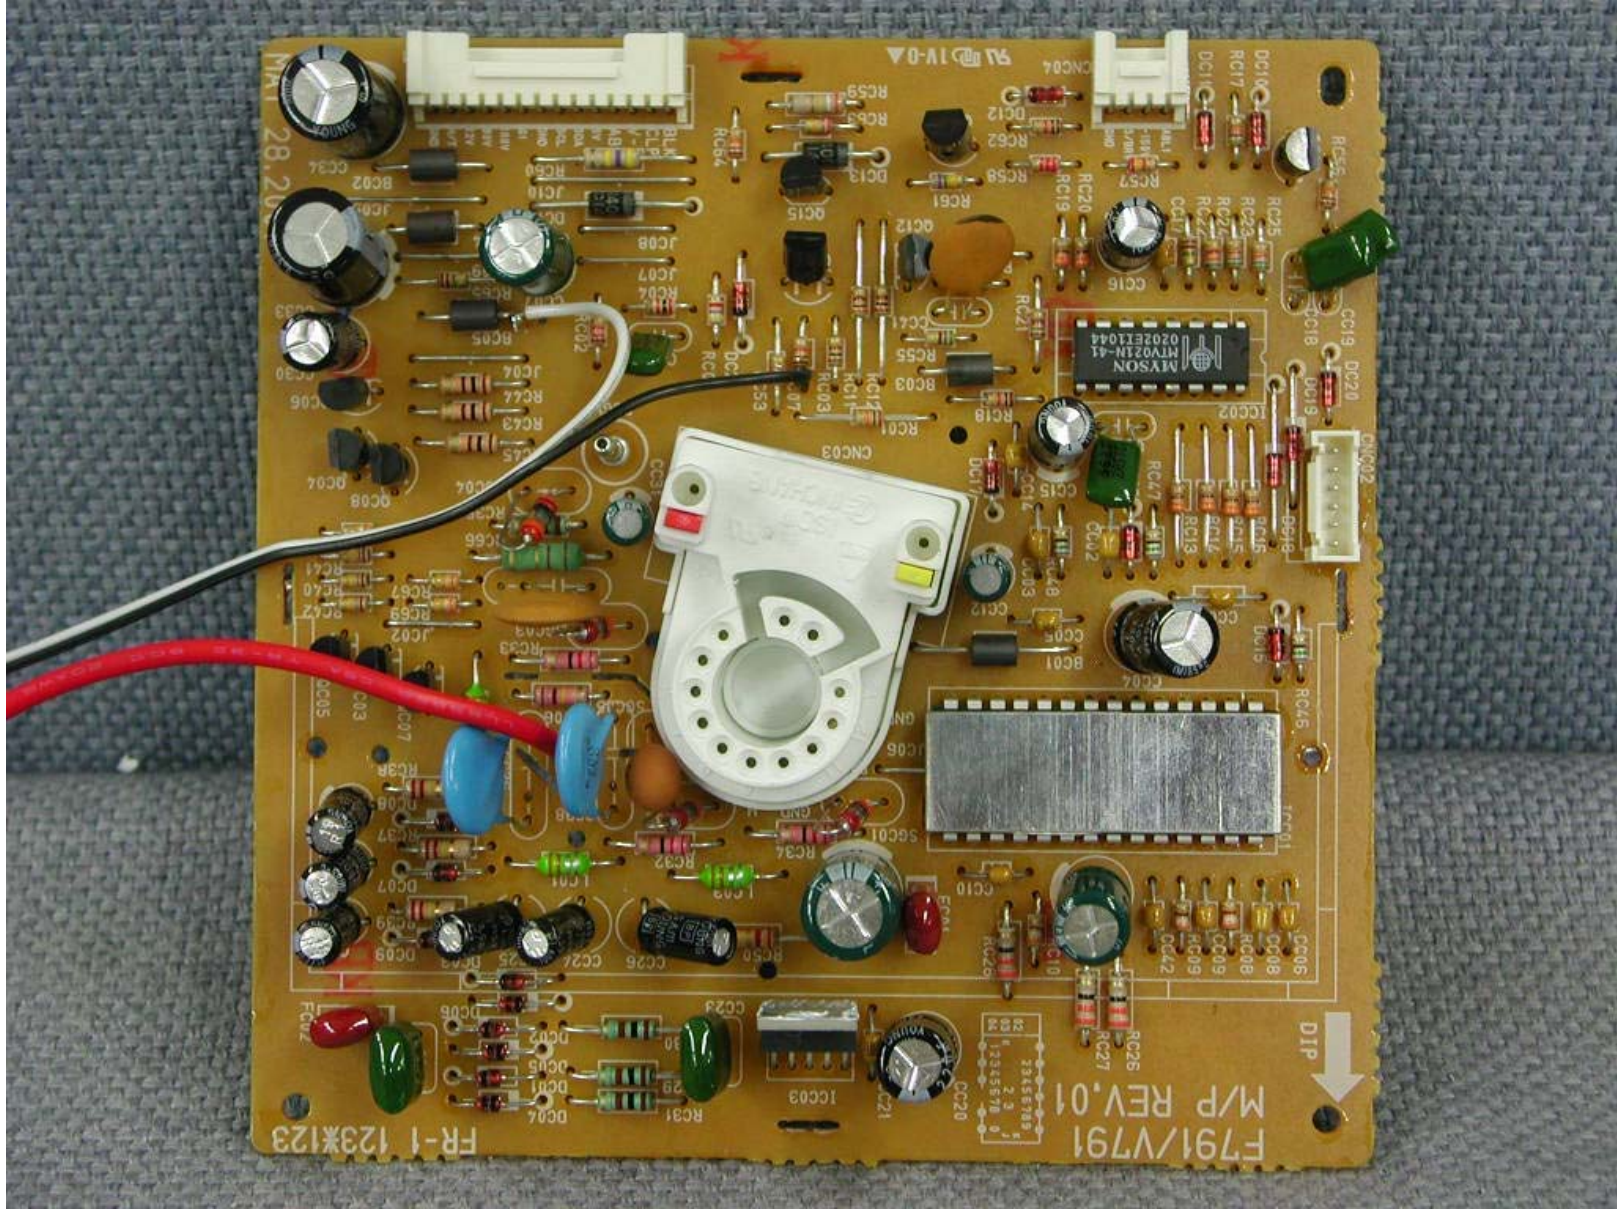

HYUNDAI CALIBRATION & CERTIFICATION TECHNOLOGIES CO., LTD.

SAN 136-1, AMI-RI, BUBAL-EUP, ICHEON-SI, KYOUNGKI-DO, 467-701, KOREA

TEL : +82 31 639 8518 FAX : +82 31 639 8525