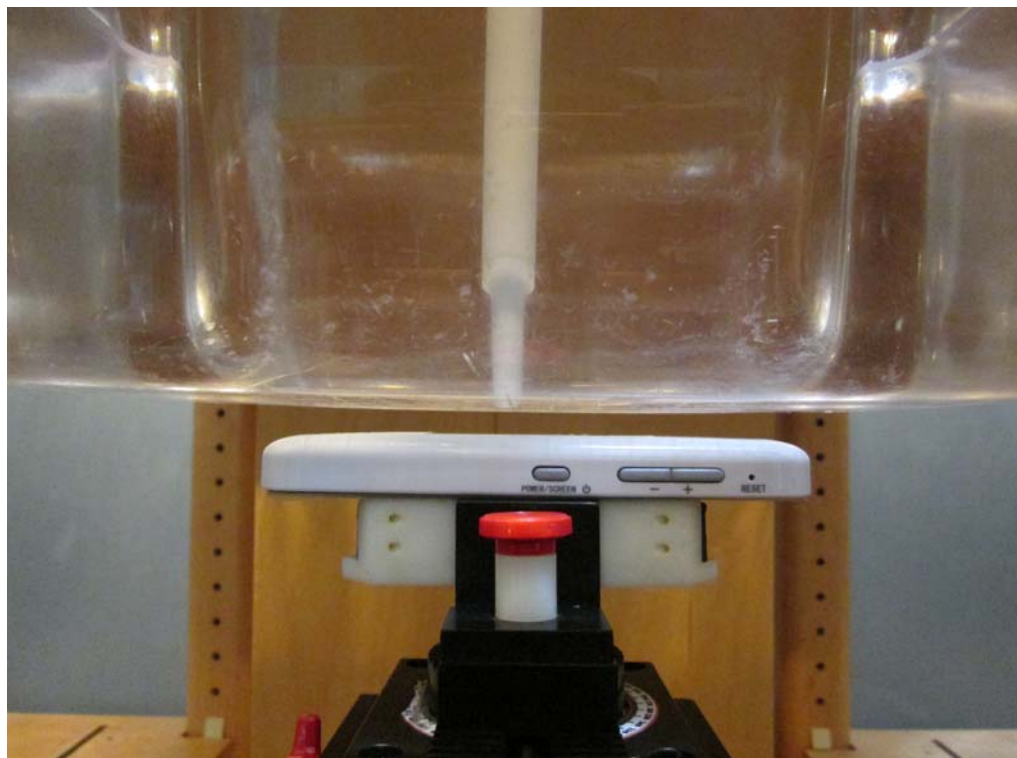

## APPENDIX E EUT TEST POSITION PHOTOS

---

Liquid depth  $\geq 15\text{cm}$

Body-Back Setup Photo(5mm)

**Body -Left Setup Photo(5mm)**

**Body -Right Setup Photo(5mm)**

**Body -Bottom Setup Photo(5mm)**