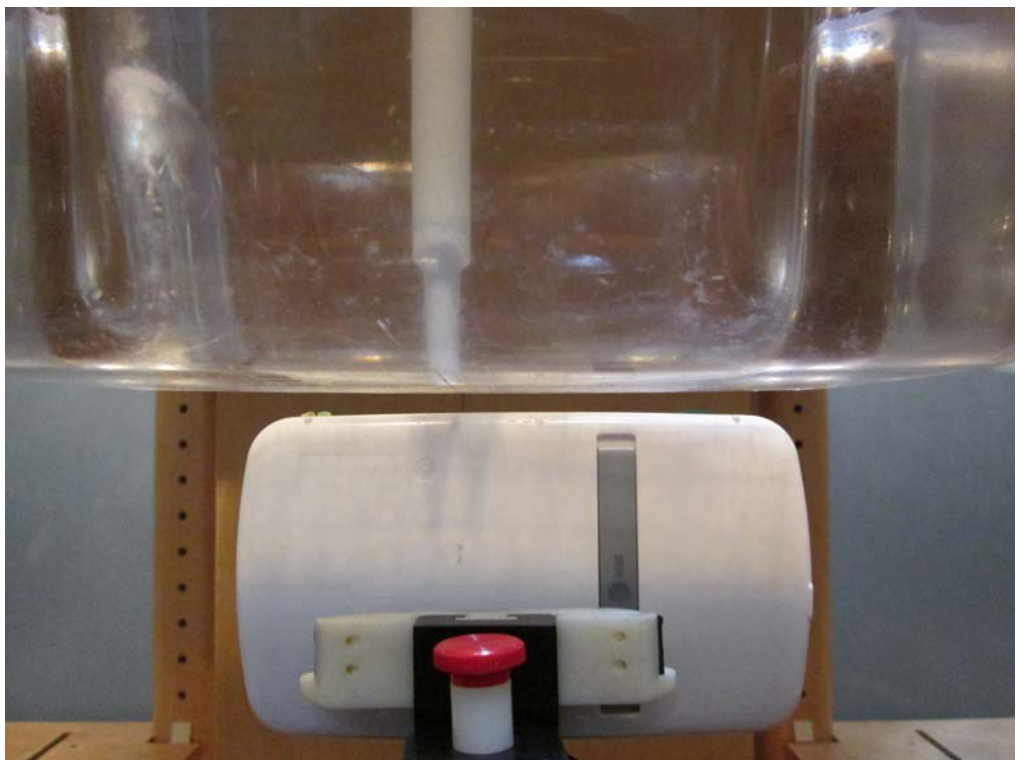

APPENDIX E EUT TEST POSITION PHOTOS

Liquid depth $\geq 15\text{cm}$

Body-Back Setup Photo(5mm)

Body -Left Setup Photo(5mm)

Body -Right Setup Photo(5mm)

Body -Bottom Setup Photo(5mm)