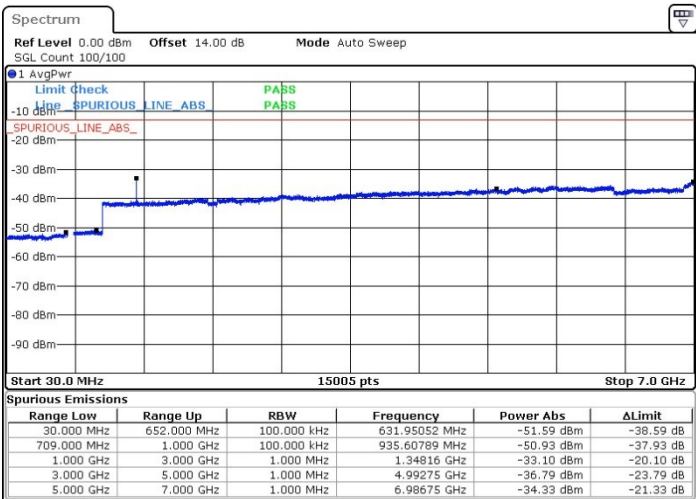

Middle Channel / QPSK

Middle Channel / 16QAM

Date: 8.APR.2019 09:57:25