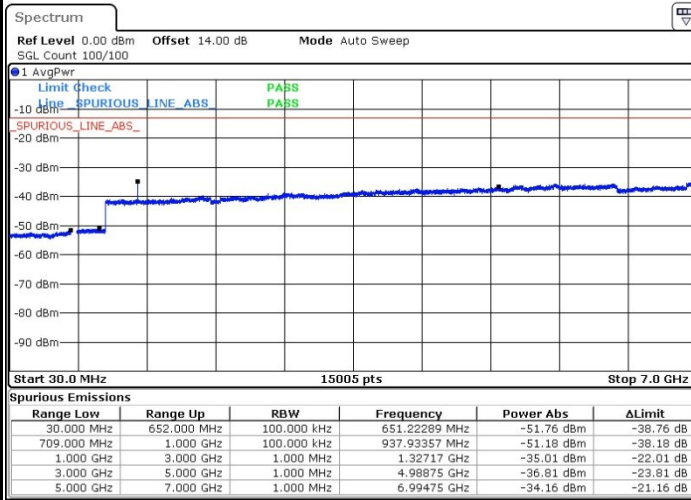

Date: 31.MAR.2019 17:43:47

Date: 31.MAR.2019 17:40:36

Highest Channel / QPSK

Highest Channel / 16QAM

Date: 31.MAR.2019 17:45:17

Date: 31.MAR.2019 17:46:18

LTE Band 71 / 5MHz

Lowest Channel / QPSK

Lowest Channel / 16QAM

Date: 6.APR.2019 18:34:01

Date: 6.APR.2019 18:29:44

Middle Channel / QPSK

Middle Channel / 16QAM

Date: 6.APR.2019 18:58:02

Date: 6.APR.2019 19:00:31

LTE Band 71 / 5MHz