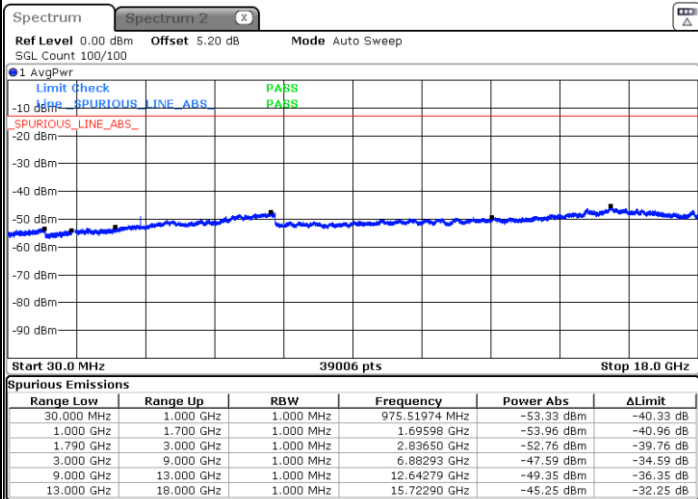

Date: 31.MAR.2019 19:27:54

Date: 31.MAR.2019 19:27:12

Highest Channel / QPSK

Highest Channel / 16QAM

Date: 31.MAR.2019 19:39:25

Date: 31.MAR.2019 19:38:28

LTE Band 66 / 5MHz

Lowest Channel / QPSK

Lowest Channel / 16QAM

Date: 31.MAR.2019 19:14:28

Date: 31.MAR.2019 19:15:34

Middle Channel / QPSK

Middle Channel / 16QAM

Date: 31.MAR.2019 19:12:49

Date: 31.MAR.2019 19:12:03

LTE Band 66 / 5MHz

Highest Channel / QPSK

Date: 31.MAR.2019 19:23:19

Highest Channel / 16QAM

Date: 31.MAR.2019 19:21:16

LTE Band 66 / 10MHz

Lowest Channel / QPSK

Date: 31.MAR.2019 18:58:53

Lowest Channel / 16QAM

Date: 31.MAR.2019 19:00:19

LTE Band 66 / 10MHz

Middle Channel / QPSK

Middle Channel / 16QAM

Date: 31.MAR.2019 18:58:06

Date: 31.MAR.2019 18:57:14

Highest Channel / QPSK

Highest Channel / 16QAM