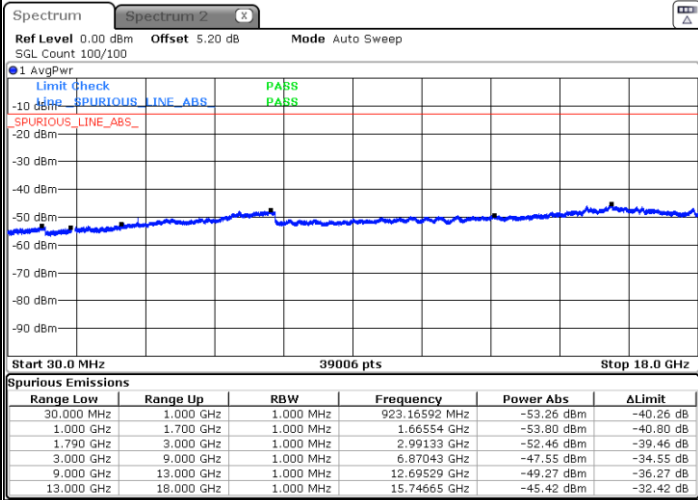

LTE Band 66 / 3MHz

Lowest Channel / QPSK

Date: 31.MAR.2019 19:30:11

Lowest Channel / 16QAM

Date: 31.MAR.2019 19:30:57

LTE Band 66 / 3MHz

Middle Channel / QPSK

Middle Channel / 16QAM

Date: 31.MAR.2019 19:27:54

Date: 31.MAR.2019 19:27:12

Highest Channel / QPSK

Highest Channel / 16QAM

Date: 31.MAR.2019 19:39:25

Date: 31.MAR.2019 19:38:28

LTE Band 66 / 5MHz

Lowest Channel / QPSK

Lowest Channel / 16QAM

Date: 31.MAR.2019 19:14:28

Date: 31.MAR.2019 19:15:34

Middle Channel / QPSK

Middle Channel / 16QAM

Date: 31.MAR.2019 19:12:49

Date: 31.MAR.2019 19:12:03

LTE Band 66 / 5MHz

Highest Channel / QPSK

Date: 31.MAR.2019 19:23:19

Highest Channel / 16QAM

Date: 31.MAR.2019 19:21:16

LTE Band 66 / 10MHz

Lowest Channel / QPSK

Date: 31.MAR.2019 18:58:53

Lowest Channel / 16QAM