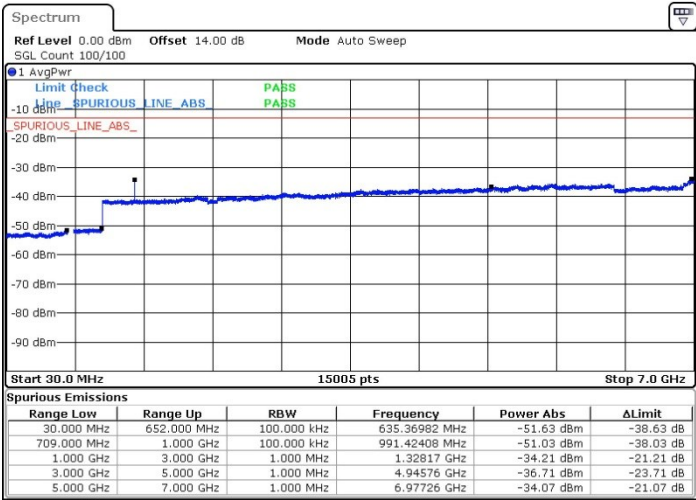

Highest Channel / QPSK

Date: 6.APR.2019 19:13:38

Highest Channel / 16QAM

Date: 6.APR.2019 19:11:20

LTE Band 71 / 10MHz

Lowest Channel / QPSK

Date: 6.APR.2019 19:29:30

Lowest Channel / 16QAM

Date: 6.APR.2019 19:26:06

LTE Band 71 / 10MHz

Middle Channel / QPSK

Middle Channel / 16QAM

Date: 6.APR.2019 19:36:17

Date: 6.APR.2019 19:34:23

Highest Channel / QPSK

Highest Channel / 16QAM

Date: 6.APR.2019 19:37:25

Date: 6.APR.2019 19:38:02

LTE Band 71 / 15MHz

Lowest Channel / QPSK

Lowest Channel / 16QAM

Date: 8.APR.2019 09:54:31

Date: 8.APR.2019 09:52:09

Middle Channel / QPSK