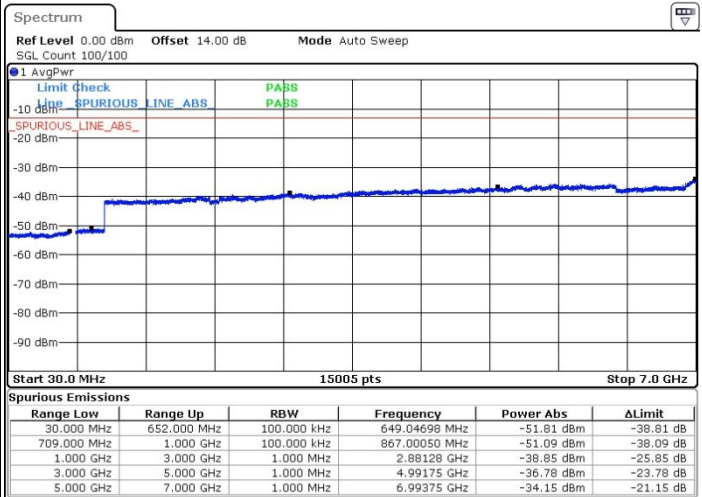

Highest Channel / QPSK

Date: 6.APR.2019 19:13:38

Highest Channel / 16QAM

Date: 6.APR.2019 19:11:20

LTE Band 71 / 10MHz

Lowest Channel / QPSK

Date: 6.APR.2019 19:29:30

Lowest Channel / 16QAM

Date: 6.APR.2019 19:26:06

LTE Band 71 / 10MHz

Middle Channel / QPSK

Middle Channel / 16QAM

Date: 6.APR.2019 19:36:17

Date: 6.APR.2019 19:34:23

Highest Channel / QPSK

Highest Channel / 16QAM

Date: 6.APR.2019 19:37:25

Date: 6.APR.2019 19:38:02

LTE Band 71 / 15MHz

Lowest Channel / QPSK

Lowest Channel / 16QAM

Date: 8.APR.2019 09:54:31

Date: 8.APR.2019 09:52:09

Middle Channel / QPSK