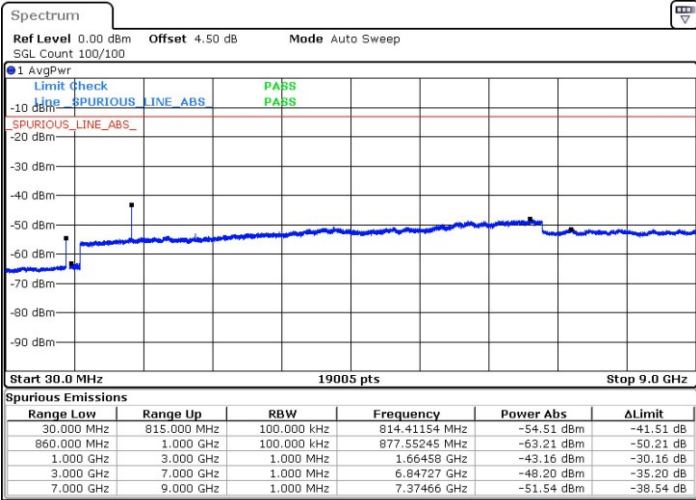

LTE Band 26 / 10MHz

Middle Channel / QPSK

Middle Channel / 16QAM

Date: 29 MAR 2019 02:47:46

Date: 29 MAR 2019 02:49:09

Highest Channel / QPSK

Highest Channel / 16QAM

Date: 29 MAR 2019 02:48:13

Date: 29 MAR 2019 02:48:42

LTE Band 26 / 15MHz

Lowest Channel / QPSK

Lowest Channel / 16QAM

Date: 29 MAR 2019 02:57:51

Date: 29 MAR 2019 03:00:57

Middle Channel / QPSK

Middle Channel / 16QAM