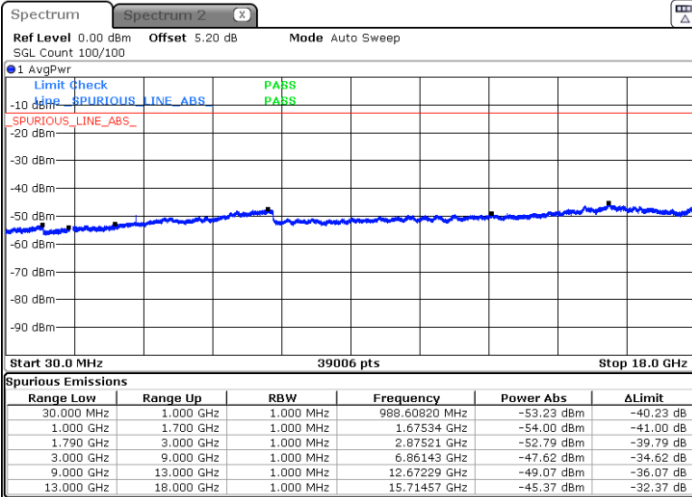

Date: 29 MAR 2019 02:59:04

Date: 29 MAR 2019 03:00:30

LTE Band 66 / 1.4MHz

Lowest Channel / QPSK

Lowest Channel / 16QAM

Date: 31.MAR.2019 19:48:05

Date: 31.MAR.2019 19:53:36

Middle Channel / QPSK

Middle Channel / 16QAM

Date: 31.MAR.2019 19:46:05

Date: 31.MAR.2019 19:44:41

LTE Band 66 / 1.4MHz

Highest Channel / QPSK

Date: 31.MAR.2019 19:56:36

Highest Channel / 16QAM

Date: 31.MAR.2019 19:58:28