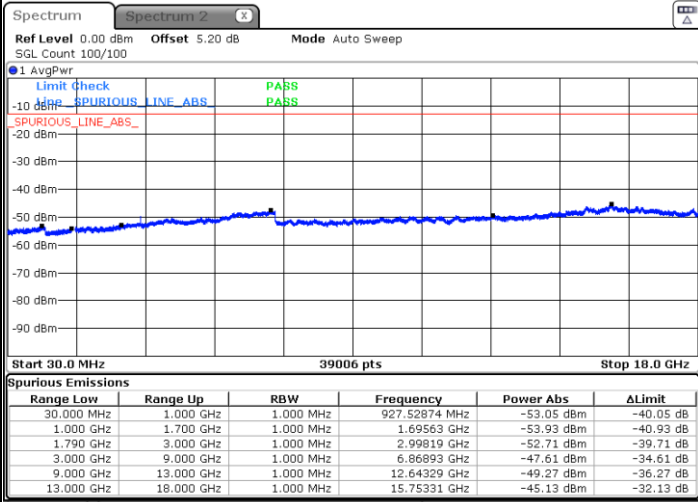

Highest Channel / QPSK

Date: 31.MAR.2019 19:23:19

Highest Channel / 16QAM

Date: 31.MAR.2019 19:21:16

LTE Band 66 / 10MHz

Lowest Channel / QPSK

Date: 31.MAR.2019 18:58:53

Lowest Channel / 16QAM

Date: 31.MAR.2019 19:00:19

LTE Band 66 / 10MHz

Middle Channel / QPSK

Middle Channel / 16QAM

Date: 31.MAR.2019 18:58:06

Date: 31.MAR.2019 18:57:14

Highest Channel / QPSK

Highest Channel / 16QAM

Date: 31.MAR.2019 19:07:55

Date: 31.MAR.2019 19:06:25

LTE Band 66 / 15MHz

Lowest Channel / QPSK

Lowest Channel / 16QAM

Date: 31.MAR.2019 18:00:59

Date: 31.MAR.2019 18:01:49

Middle Channel / QPSK

Middle Channel / 16QAM

Date: 31.MAR.2019 17:59:40

Date: 31.MAR.2019 17:58:46

LTE Band 66 / 15MHz

Highest Channel / QPSK

Date: 31.MAR.2019 18:52:23

Highest Channel / 16QAM

Date: 31.MAR.2019 18:51:35