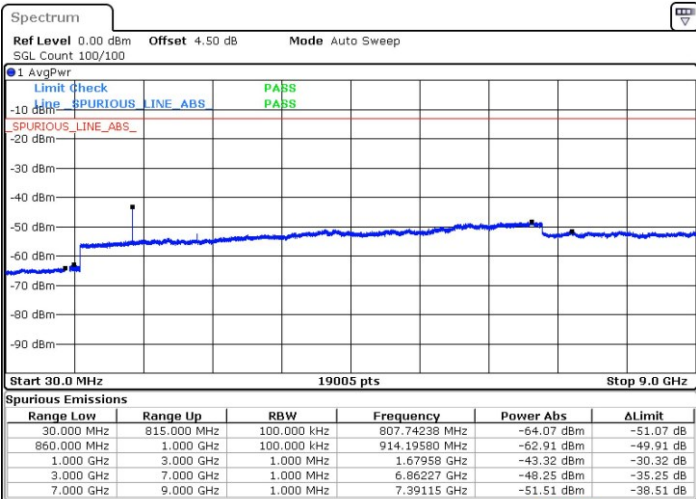

LTE Band 26 / 10MHz

Middle Channel / QPSK

Middle Channel / 16QAM

Date: 29 MAR 2019 02:47:46

Date: 29 MAR 2019 02:49:09

Highest Channel / QPSK

Highest Channel / 16QAM

Date: 29 MAR 2019 02:48:13

Date: 29 MAR 2019 02:48:42

LTE Band 26 / 15MHz

Lowest Channel / QPSK

Lowest Channel / 16QAM

Date: 29 MAR 2019 02:57:51

Date: 29 MAR 2019 03:00:57

Middle Channel / QPSK

Middle Channel / 16QAM