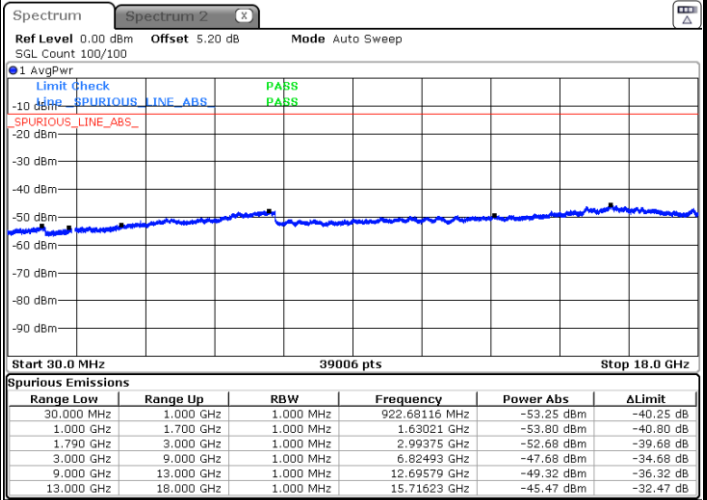

Middle Channel / 16QAM

Date: 31.MAR.2019 19:46:05

Date: 31.MAR.2019 19:44:41

LTE Band 66 / 1.4MHz

Highest Channel / QPSK

Date: 31.MAR.2019 19:56:36

Highest Channel / 16QAM

Date: 31.MAR.2019 19:58:28

LTE Band 66 / 3MHz

Lowest Channel / QPSK

Date: 31.MAR.2019 19:30:11

Lowest Channel / 16QAM

Date: 31.MAR.2019 19:30:57

LTE Band 66 / 3MHz

Middle Channel / QPSK

Middle Channel / 16QAM

Date: 31.MAR.2019 19:27:54

Date: 31.MAR.2019 19:27:12

Highest Channel / QPSK

Highest Channel / 16QAM

Date: 31.MAR.2019 19:39:25

Date: 31.MAR.2019 19:38:28

LTE Band 66 / 5MHz

Lowest Channel / QPSK