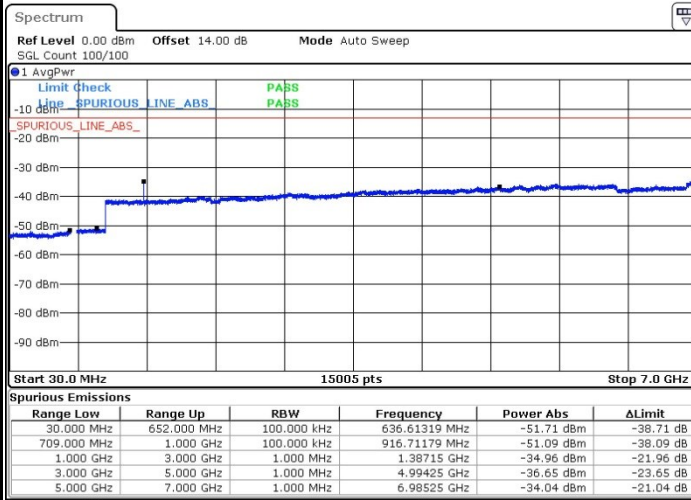

Date: 31.MAR.2019 17:43:47

Date: 31.MAR.2019 17:40:36

Highest Channel / QPSK

Highest Channel / 16QAM

Date: 31.MAR.2019 17:45:17

Date: 31.MAR.2019 17:46:18

LTE Band 71 / 5MHz

Lowest Channel / QPSK

Lowest Channel / 16QAM

Date: 6.APR.2019 18:34:01

Date: 6.APR.2019 18:29:44

Middle Channel / QPSK

Middle Channel / 16QAM

Date: 6.APR.2019 18:58:02

Date: 6.APR.2019 19:00:31

LTE Band 71 / 5MHz

Highest Channel / QPSK

Date: 6.APR.2019 19:13:38

Highest Channel / 16QAM

Date: 6.APR.2019 19:11:20

LTE Band 71 / 10MHz

Lowest Channel / QPSK

Date: 6.APR.2019 19:29:30

Lowest Channel / 16QAM