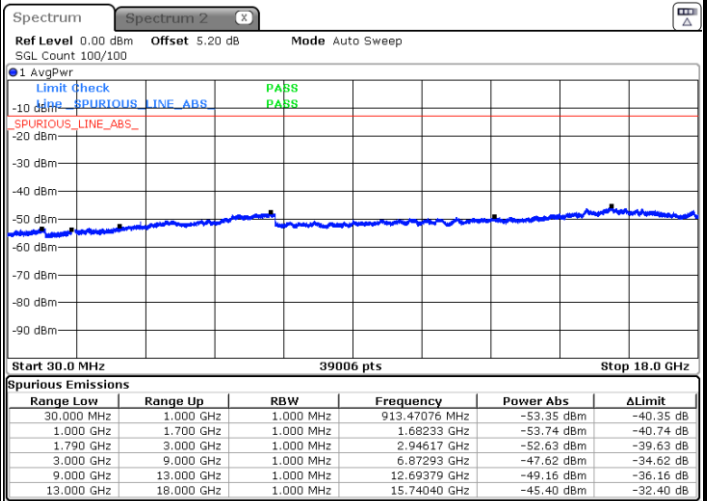

Date: 31.MAR.2019 19:00:19

LTE Band 66 / 10MHz

Middle Channel / QPSK

Middle Channel / 16QAM

Date: 31.MAR.2019 18:58:06

Date: 31.MAR.2019 18:57:14

Highest Channel / QPSK

Highest Channel / 16QAM

Date: 31.MAR.2019 19:07:55

Date: 31.MAR.2019 19:06:25

LTE Band 66 / 15MHz

Lowest Channel / QPSK

Lowest Channel / 16QAM

Date: 31.MAR.2019 18:00:59

Date: 31.MAR.2019 18:01:49

Middle Channel / QPSK

Middle Channel / 16QAM

Date: 31.MAR.2019 17:59:40

Date: 31.MAR.2019 17:58:46

LTE Band 66 / 15MHz

Highest Channel / QPSK

Date: 31.MAR.2019 18:52:23

Highest Channel / 16QAM

Date: 31.MAR.2019 18:51:35

LTE Band 66 / 20MHz

Lowest Channel / QPSK

Date: 31.MAR.2019 17:53:02

Lowest Channel / 16QAM

Date: 31.MAR.2019 17:55:06

LTE Band 66 / 20MHz

Middle Channel / QPSK

Middle Channel / 16QAM