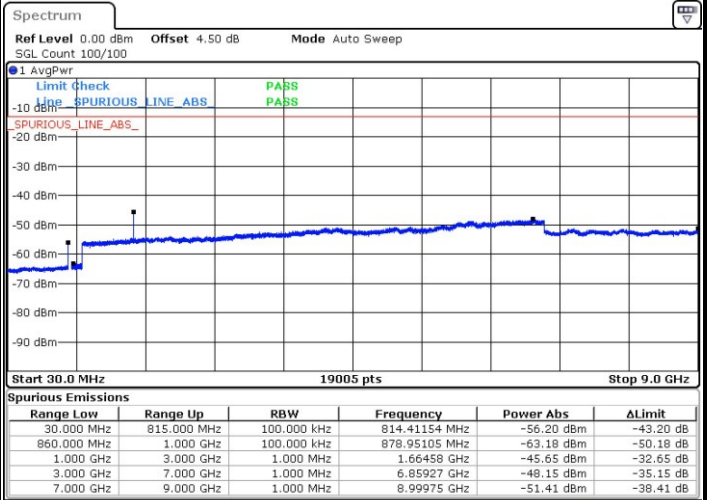

LTE Band 26 / 10MHz

Middle Channel / QPSK

Middle Channel / 16QAM

Date: 29 MAR 2019 02:47:46

Date: 29 MAR 2019 02:49:09

Highest Channel / QPSK

Highest Channel / 16QAM

Date: 29 MAR 2019 02:48:13

Date: 29 MAR 2019 02:48:42

LTE Band 26 / 15MHz

Lowest Channel / QPSK

Lowest Channel / 16QAM

Date: 29 MAR 2019 02:57:51

Date: 29 MAR 2019 03:00:57

Middle Channel / QPSK

Middle Channel / 16QAM