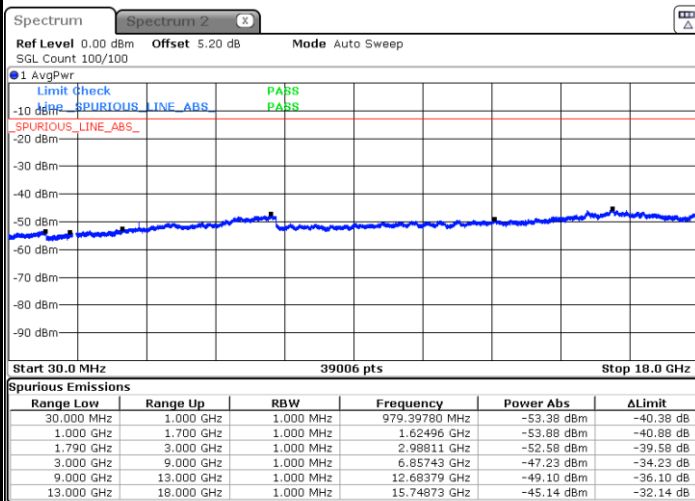

Lowest Channel / 16QAM

Date: 31.MAR.2019 19:14:28

Date: 31.MAR.2019 19:15:34

Middle Channel / QPSK

Middle Channel / 16QAM

Date: 31.MAR.2019 19:12:49

Date: 31.MAR.2019 19:12:03

LTE Band 66 / 5MHz

Highest Channel / QPSK

Date: 31.MAR.2019 19:23:19

Highest Channel / 16QAM

Date: 31.MAR.2019 19:21:16

LTE Band 66 / 10MHz

Lowest Channel / QPSK

Date: 31.MAR.2019 18:58:53

Lowest Channel / 16QAM

Date: 31.MAR.2019 19:00:19

LTE Band 66 / 10MHz

Middle Channel / QPSK

Middle Channel / 16QAM

Date: 31.MAR.2019 18:58:06

Date: 31.MAR.2019 18:57:14

Highest Channel / QPSK

Highest Channel / 16QAM

Date: 31.MAR.2019 19:07:55

Date: 31.MAR.2019 19:06:25

LTE Band 66 / 15MHz

Lowest Channel / QPSK

Lowest Channel / 16QAM

Date: 31.MAR.2019 18:00:59

Date: 31.MAR.2019 18:01:49

Middle Channel / QPSK