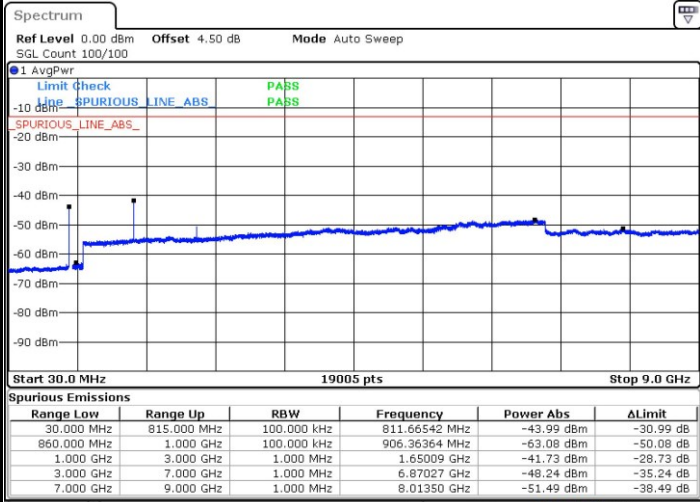

LTE Band 26 / 10MHz

Middle Channel / QPSK

Middle Channel / 16QAM

Date: 29 MAR 2019 02:47:46

Date: 29 MAR 2019 02:49:09

Highest Channel / QPSK

Highest Channel / 16QAM

Date: 29 MAR 2019 02:48:13

Date: 29 MAR 2019 02:48:42

LTE Band 26 / 15MHz

Lowest Channel / QPSK

Lowest Channel / 16QAM

Date: 29 MAR 2019 02:57:51

Date: 29 MAR 2019 03:00:57

Middle Channel / QPSK

Middle Channel / 16QAM