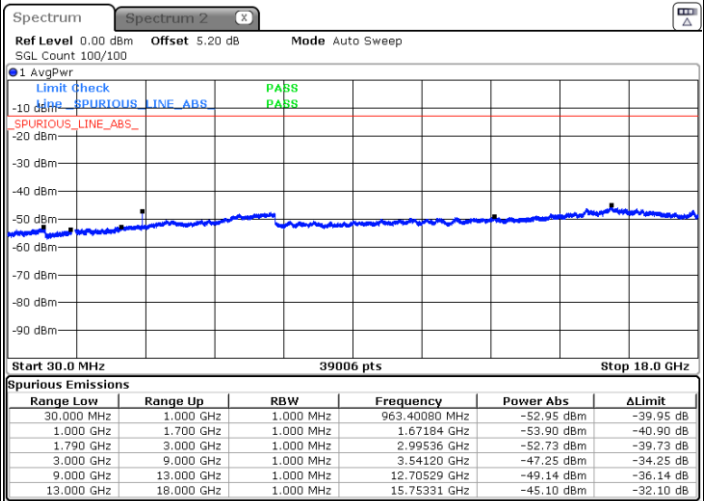

Highest Channel / QPSK

Date: 31.MAR.2019 19:23:19

Highest Channel / 16QAM

Date: 31.MAR.2019 19:21:16

LTE Band 66 / 10MHz

Lowest Channel / QPSK

Date: 31.MAR.2019 18:58:53

Lowest Channel / 16QAM

Date: 31.MAR.2019 19:00:19

LTE Band 66 / 10MHz

Middle Channel / QPSK

Middle Channel / 16QAM

Date: 31.MAR.2019 18:58:06

Date: 31.MAR.2019 18:57:14

Highest Channel / QPSK

Highest Channel / 16QAM

Date: 31.MAR.2019 19:07:55

Date: 31.MAR.2019 19:06:25

LTE Band 66 / 15MHz

Lowest Channel / QPSK

Lowest Channel / 16QAM

Date: 31.MAR.2019 18:00:59

Date: 31.MAR.2019 18:01:49

Middle Channel / QPSK

Middle Channel / 16QAM

Date: 31.MAR.2019 17:59:40

Date: 31.MAR.2019 17:58:46

LTE Band 66 / 15MHz

Highest Channel / QPSK

Date: 31.MAR.2019 18:52:23

Highest Channel / 16QAM

Date: 31.MAR.2019 18:51:35