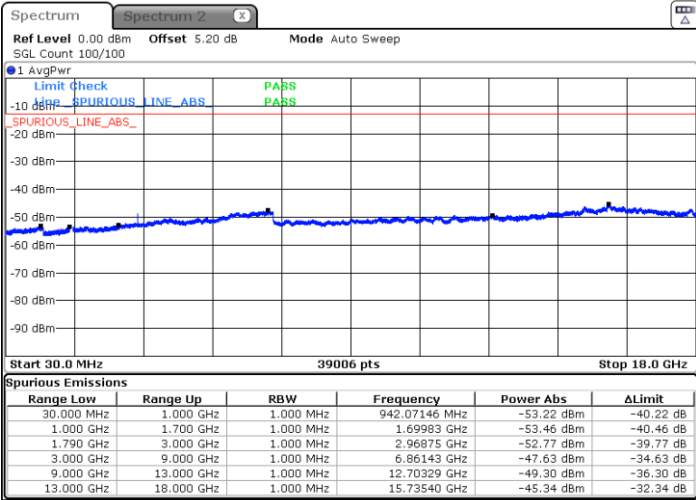

Middle Channel / 16QAM

Date: 31.MAR.2019 17:59:40

Date: 31.MAR.2019 17:58:46

LTE Band 66 / 15MHz

Highest Channel / QPSK

Date: 31.MAR.2019 18:52:23

Highest Channel / 16QAM

Date: 31.MAR.2019 18:51:35

LTE Band 66 / 20MHz

Lowest Channel / QPSK

Date: 31.MAR.2019 17:53:02

Lowest Channel / 16QAM

Date: 31.MAR.2019 17:55:06

LTE Band 66 / 20MHz

Middle Channel / QPSK

Middle Channel / 16QAM

Date: 31.MAR.2019 17:43:47

Date: 31.MAR.2019 17:40:36

Highest Channel / QPSK

Highest Channel / 16QAM

Date: 31.MAR.2019 17:45:17

Date: 31.MAR.2019 17:46:18

LTE Band 71 / 5MHz

Lowest Channel / QPSK