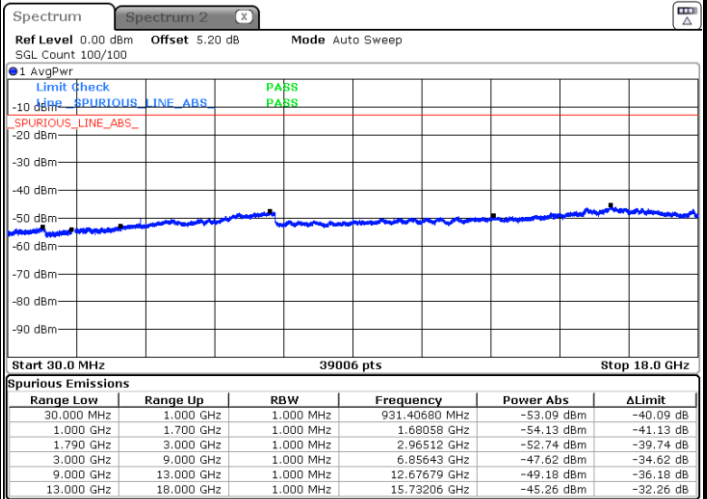

Date: 29 MAR 2019 02:59:04

Date: 29 MAR 2019 03:00:30

LTE Band 66 / 1.4MHz

Lowest Channel / QPSK

Lowest Channel / 16QAM

Date: 31.MAR.2019 19:48:05

Date: 31.MAR.2019 19:53:36

Middle Channel / QPSK

Middle Channel / 16QAM

Date: 31.MAR.2019 19:46:05

Date: 31.MAR.2019 19:44:41

LTE Band 66 / 1.4MHz

Highest Channel / QPSK

Date: 31.MAR.2019 19:56:36

Highest Channel / 16QAM

Date: 31.MAR.2019 19:58:28