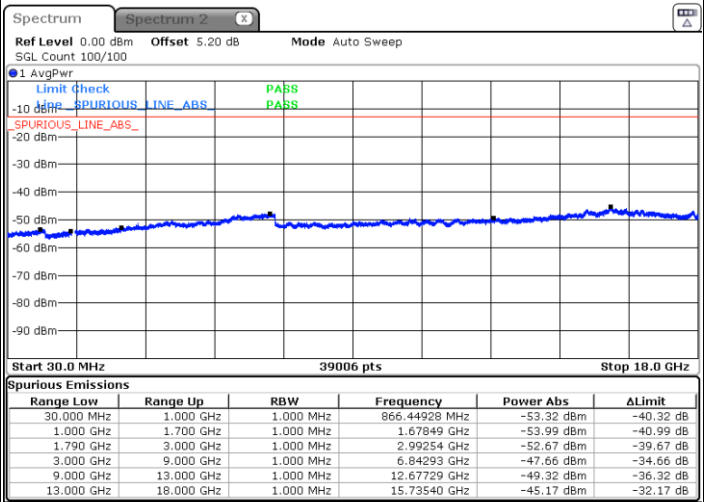

Date: 29 MAR 2019 02:59:04

Date: 29 MAR 2019 03:00:30

LTE Band 66 / 1.4MHz

Lowest Channel / QPSK

Lowest Channel / 16QAM

Date: 31.MAR.2019 19:48:05

Date: 31.MAR.2019 19:53:36

Middle Channel / QPSK

Middle Channel / 16QAM

Date: 31.MAR.2019 19:46:05

Date: 31.MAR.2019 19:44:41

LTE Band 66 / 1.4MHz

Highest Channel / QPSK

Date: 31.MAR.2019 19:56:36

Highest Channel / 16QAM

Date: 31.MAR.2019 19:58:28

LTE Band 66 / 3MHz

Lowest Channel / QPSK

Date: 31.MAR.2019 19:30:11

Lowest Channel / 16QAM

Date: 31.MAR.2019 19:30:57

LTE Band 66 / 3MHz

Middle Channel / QPSK

Middle Channel / 16QAM

Date: 31.MAR.2019 19:27:54

Date: 31.MAR.2019 19:27:12

Highest Channel / QPSK

Highest Channel / 16QAM

Date: 31.MAR.2019 19:39:25

Date: 31.MAR.2019 19:38:28

LTE Band 66 / 5MHz

Lowest Channel / QPSK