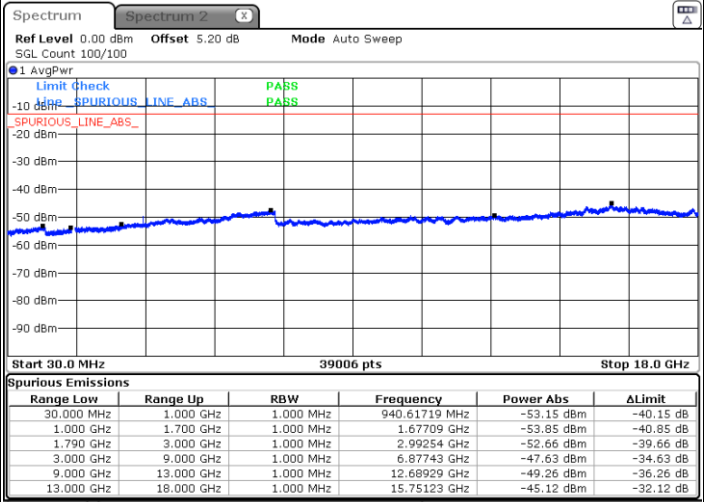

Date: 29 MAR 2019 02:59:04

Date: 29 MAR 2019 03:00:30

LTE Band 66 / 1.4MHz

Lowest Channel / QPSK

Lowest Channel / 16QAM

Date: 31.MAR.2019 19:48:05

Date: 31.MAR.2019 19:53:36

Middle Channel / QPSK

Middle Channel / 16QAM

Date: 31.MAR.2019 19:46:05

Date: 31.MAR.2019 19:44:41

LTE Band 66 / 1.4MHz

Highest Channel / QPSK

Date: 31.MAR.2019 19:56:36

Highest Channel / 16QAM

Date: 31.MAR.2019 19:58:28

LTE Band 66 / 3MHz

Lowest Channel / QPSK

Date: 31.MAR.2019 19:30:11

Lowest Channel / 16QAM

Date: 31.MAR.2019 19:30:57

LTE Band 66 / 3MHz

Middle Channel / QPSK

Middle Channel / 16QAM

Date: 31.MAR.2019 19:27:54

Date: 31.MAR.2019 19:27:12

Highest Channel / QPSK

Highest Channel / 16QAM

Date: 31.MAR.2019 19:39:25

Date: 31.MAR.2019 19:38:28

LTE Band 66 / 5MHz

Lowest Channel / QPSK