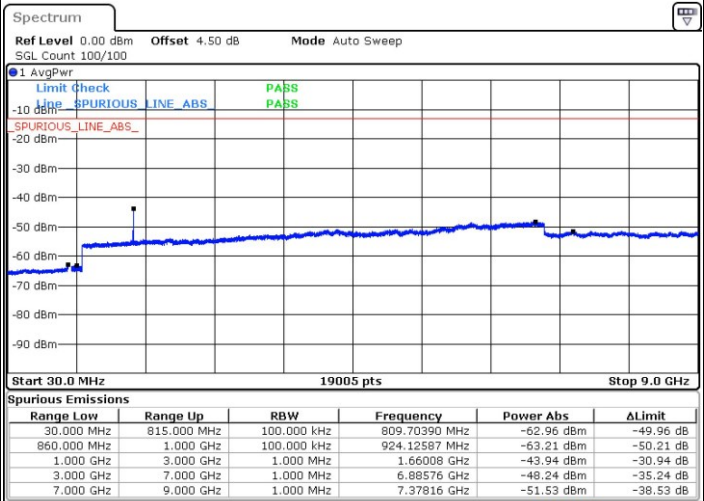

Date: 29 MAR 2019 02:48:42

LTE Band 26 / 15MHz

Lowest Channel / QPSK

Lowest Channel / 16QAM

Date: 29 MAR 2019 02:57:51

Date: 29 MAR 2019 03:00:57

Middle Channel / QPSK

Middle Channel / 16QAM

Date: 29 MAR 2019 02:59:04

Date: 29 MAR 2019 03:00:30

LTE Band 66 / 1.4MHz

Lowest Channel / QPSK

Lowest Channel / 16QAM

Date: 31.MAR.2019 19:48:05

Date: 31.MAR.2019 19:53:36

Middle Channel / QPSK

Middle Channel / 16QAM

Date: 31.MAR.2019 19:46:05

Date: 31.MAR.2019 19:44:41

LTE Band 66 / 1.4MHz

Highest Channel / QPSK

Date: 31.MAR.2019 19:56:36

Highest Channel / 16QAM

Date: 31.MAR.2019 19:58:28