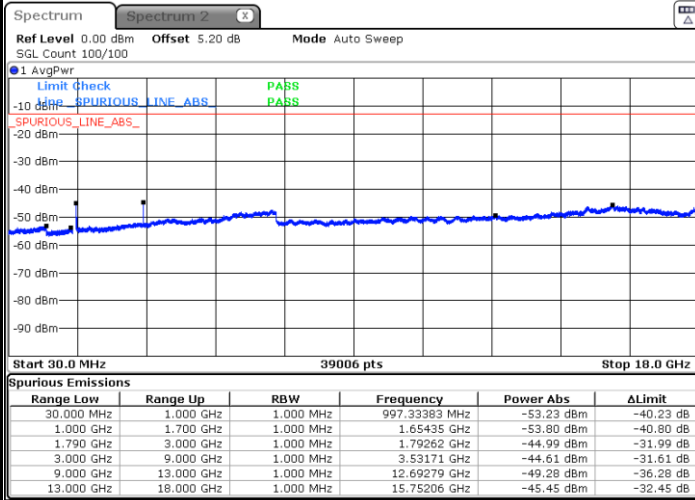

Date: 31.MAR.2019 19:07:55

Date: 31.MAR.2019 19:06:25

LTE Band 66 / 15MHz

Lowest Channel / QPSK

Lowest Channel / 16QAM

Date: 31.MAR.2019 18:00:59

Date: 31.MAR.2019 18:01:49

Middle Channel / QPSK

Middle Channel / 16QAM

Date: 31.MAR.2019 17:59:40

Date: 31.MAR.2019 17:58:46

LTE Band 66 / 15MHz

Highest Channel / QPSK

Date: 31.MAR.2019 18:52:23

Highest Channel / 16QAM

Date: 31.MAR.2019 18:51:35

LTE Band 66 / 20MHz

Lowest Channel / QPSK

Date: 31.MAR.2019 17:53:02

Lowest Channel / 16QAM

Date: 31.MAR.2019 17:55:06

LTE Band 66 / 20MHz

Middle Channel / QPSK

Middle Channel / 16QAM