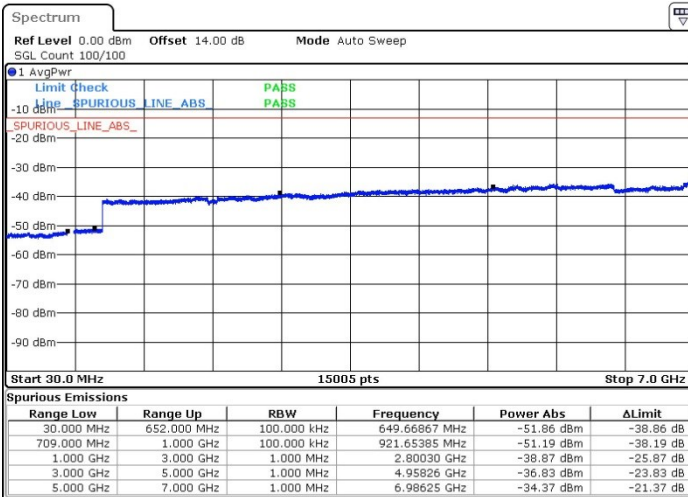

Highest Channel / QPSK

Date: 6.APR.2019 19:13:38

Highest Channel / 16QAM

Date: 6.APR.2019 19:11:20

LTE Band 71 / 10MHz

Lowest Channel / QPSK

Date: 6.APR.2019 19:29:30

Lowest Channel / 16QAM

Date: 6.APR.2019 19:26:06

LTE Band 71 / 10MHz

Middle Channel / QPSK

Middle Channel / 16QAM

Date: 6.APR.2019 19:36:17

Date: 6.APR.2019 19:34:23

Highest Channel / QPSK

Highest Channel / 16QAM

Date: 6.APR.2019 19:37:25

Date: 6.APR.2019 19:38:02

LTE Band 71 / 15MHz

Lowest Channel / QPSK

Lowest Channel / 16QAM

Date: 8.APR.2019 09:54:31

Date: 8.APR.2019 09:52:09

Middle Channel / QPSK