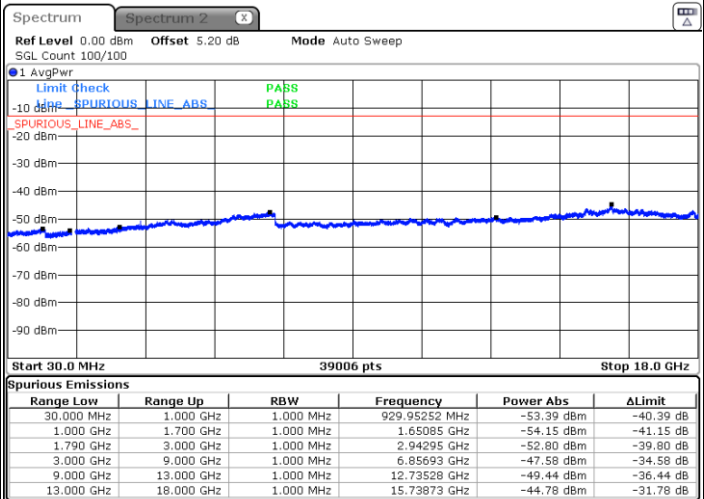

Date: 31.MAR.2019 19:27:54

Date: 31.MAR.2019 19:27:12

Highest Channel / QPSK

Highest Channel / 16QAM

Date: 31.MAR.2019 19:39:25

Date: 31.MAR.2019 19:38:28

LTE Band 66 / 5MHz

Lowest Channel / QPSK

Lowest Channel / 16QAM

Date: 31.MAR.2019 19:14:28

Date: 31.MAR.2019 19:15:34

Middle Channel / QPSK

Middle Channel / 16QAM

Date: 31.MAR.2019 19:12:49

Date: 31.MAR.2019 19:12:03

LTE Band 66 / 5MHz

Highest Channel / QPSK

Date: 31.MAR.2019 19:23:19

Highest Channel / 16QAM

Date: 31.MAR.2019 19:21:16

LTE Band 66 / 10MHz

Lowest Channel / QPSK

Date: 31.MAR.2019 18:58:53

Lowest Channel / 16QAM

Date: 31.MAR.2019 19:00:19

LTE Band 66 / 10MHz

Middle Channel / QPSK

Middle Channel / 16QAM

Date: 31.MAR.2019 18:58:06

Date: 31.MAR.2019 18:57:14

Highest Channel / QPSK

Highest Channel / 16QAM