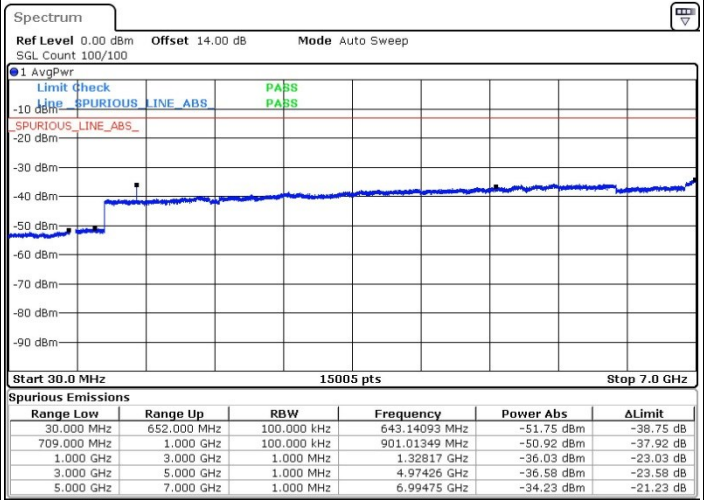

Highest Channel / QPSK

Date: 6.APR.2019 19:13:38

Highest Channel / 16QAM

Date: 6.APR.2019 19:11:20

LTE Band 71 / 10MHz

Lowest Channel / QPSK

Date: 6.APR.2019 19:29:30

Lowest Channel / 16QAM

Date: 6.APR.2019 19:26:06

LTE Band 71 / 10MHz

Middle Channel / QPSK

Middle Channel / 16QAM

Date: 6.APR.2019 19:36:17

Date: 6.APR.2019 19:34:23

Highest Channel / QPSK

Highest Channel / 16QAM

Date: 6.APR.2019 19:37:25

Date: 6.APR.2019 19:38:02

LTE Band 71 / 15MHz

Lowest Channel / QPSK

Lowest Channel / 16QAM

Date: 8.APR.2019 09:54:31

Date: 8.APR.2019 09:52:09

Middle Channel / QPSK