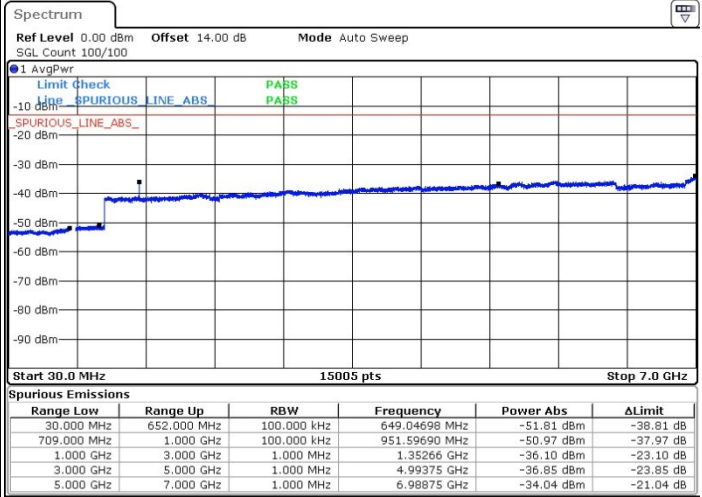

Lowest Channel / 16QAM

Date: 6.APR.2019 18:34:01

Date: 6.APR.2019 18:29:44

Middle Channel / QPSK

Middle Channel / 16QAM

Date: 6.APR.2019 18:58:02

Date: 6.APR.2019 19:00:31

LTE Band 71 / 5MHz

Highest Channel / QPSK

Date: 6.APR.2019 19:13:38

Highest Channel / 16QAM

Date: 6.APR.2019 19:11:20

LTE Band 71 / 10MHz

Lowest Channel / QPSK

Date: 6.APR.2019 19:29:30

Lowest Channel / 16QAM

Date: 6.APR.2019 19:26:06

LTE Band 71 / 10MHz

Middle Channel / QPSK

Middle Channel / 16QAM

Date: 6.APR.2019 19:36:17

Date: 6.APR.2019 19:34:23

Highest Channel / QPSK

Highest Channel / 16QAM