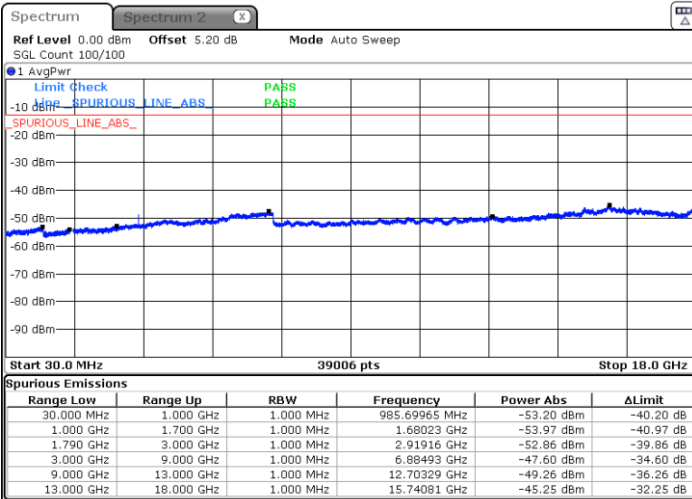

Date: 29 MAR 2019 02:48:42

LTE Band 26 / 15MHz

Lowest Channel / QPSK

Lowest Channel / 16QAM

Date: 29 MAR 2019 02:57:51

Date: 29 MAR 2019 03:00:57

Middle Channel / QPSK

Middle Channel / 16QAM

Date: 29 MAR 2019 02:59:04

Date: 29 MAR 2019 03:00:30

LTE Band 66 / 1.4MHz

Lowest Channel / QPSK

Lowest Channel / 16QAM

Date: 31.MAR.2019 19:48:05

Date: 31.MAR.2019 19:53:36

Middle Channel / QPSK

Middle Channel / 16QAM

Date: 31.MAR.2019 19:46:05

Date: 31.MAR.2019 19:44:41

LTE Band 66 / 1.4MHz

Highest Channel / QPSK

Date: 31.MAR.2019 19:56:36

Highest Channel / 16QAM

Date: 31.MAR.2019 19:58:28