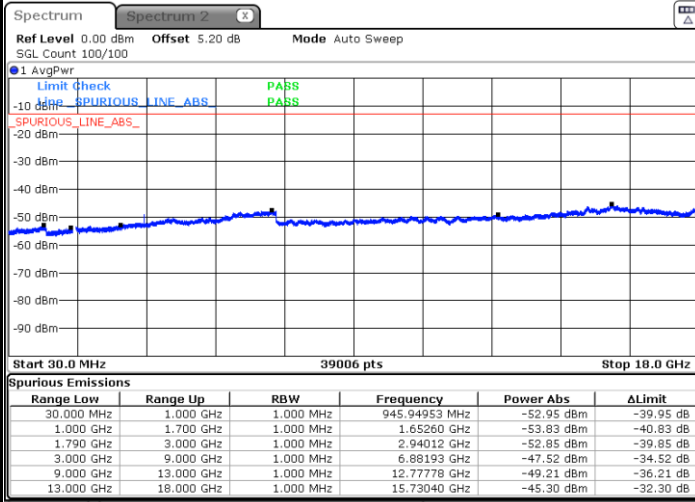

Date: 29 MAR 2019 02:59:04

Date: 29 MAR 2019 03:00:30

LTE Band 66 / 1.4MHz

Lowest Channel / QPSK

Lowest Channel / 16QAM

Date: 31.MAR.2019 19:48:05

Date: 31.MAR.2019 19:53:36

Middle Channel / QPSK

Middle Channel / 16QAM

Date: 31.MAR.2019 19:46:05

Date: 31.MAR.2019 19:44:41

LTE Band 66 / 1.4MHz

Highest Channel / QPSK

Date: 31.MAR.2019 19:56:36

Highest Channel / 16QAM

Date: 31.MAR.2019 19:58:28

LTE Band 66 / 3MHz

Lowest Channel / QPSK

Date: 31.MAR.2019 19:30:11

Lowest Channel / 16QAM

Date: 31.MAR.2019 19:30:57

LTE Band 66 / 3MHz

Middle Channel / QPSK

Middle Channel / 16QAM