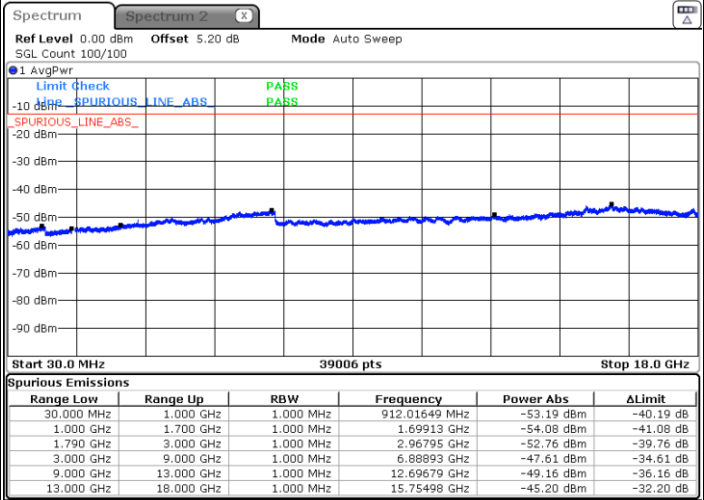

LTE Band 66 / 3MHz

Lowest Channel / QPSK

Date: 31.MAR.2019 19:30:11

Lowest Channel / 16QAM

Date: 31.MAR.2019 19:30:57

LTE Band 66 / 3MHz

Middle Channel / QPSK

Middle Channel / 16QAM

Date: 31.MAR.2019 19:27:54

Date: 31.MAR.2019 19:27:12

Highest Channel / QPSK

Highest Channel / 16QAM

Date: 31.MAR.2019 19:39:25

Date: 31.MAR.2019 19:38:28

LTE Band 66 / 5MHz

Lowest Channel / QPSK

Lowest Channel / 16QAM

Date: 31.MAR.2019 19:14:28

Date: 31.MAR.2019 19:15:34

Middle Channel / QPSK

Middle Channel / 16QAM

Date: 31.MAR.2019 19:12:49

Date: 31.MAR.2019 19:12:03

LTE Band 66 / 5MHz

Highest Channel / QPSK

Date: 31.MAR.2019 19:23:19

Highest Channel / 16QAM

Date: 31.MAR.2019 19:21:16

LTE Band 66 / 10MHz

Lowest Channel / QPSK

Date: 31.MAR.2019 18:58:53

Lowest Channel / 16QAM