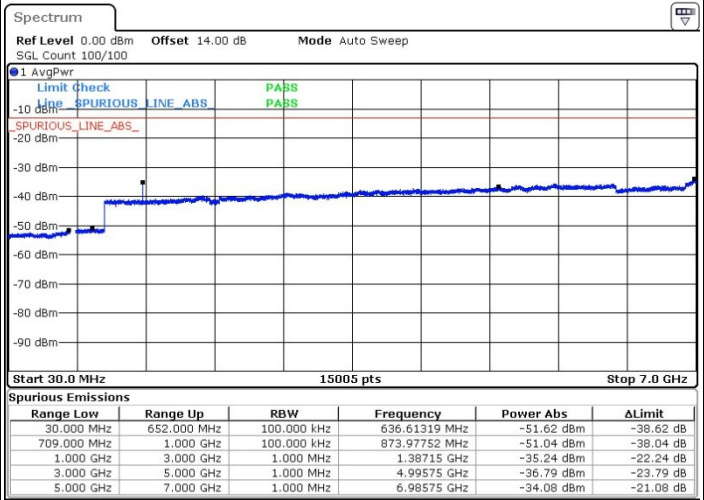

Date: 31.MAR.2019 17:43:47

Date: 31.MAR.2019 17:40:36

Highest Channel / QPSK

Highest Channel / 16QAM

Date: 31.MAR.2019 17:45:17

Date: 31.MAR.2019 17:46:18

LTE Band 71 / 5MHz

Lowest Channel / QPSK

Lowest Channel / 16QAM

Date: 6.APR.2019 18:34:01

Date: 6.APR.2019 18:29:44

Middle Channel / QPSK

Middle Channel / 16QAM

Date: 6.APR.2019 18:58:02

Date: 6.APR.2019 19:00:31

LTE Band 71 / 5MHz

Highest Channel / QPSK

Date: 6.APR.2019 19:13:38

Highest Channel / 16QAM

Date: 6.APR.2019 19:11:20

LTE Band 71 / 10MHz

Lowest Channel / QPSK

Date: 6.APR.2019 19:29:30

Lowest Channel / 16QAM