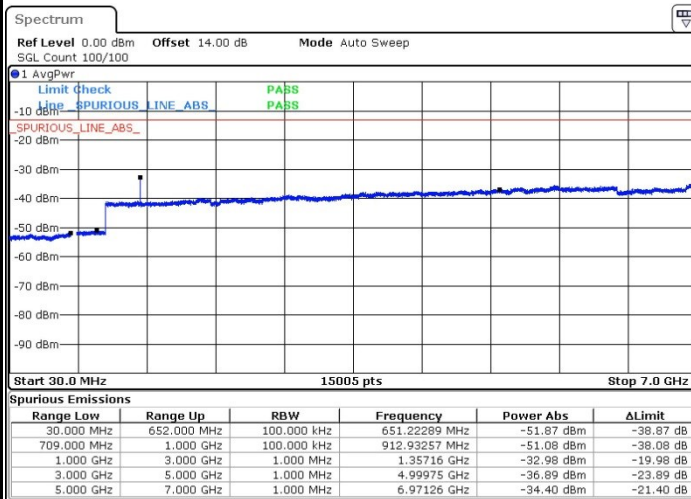

Date: 31.MAR.2019 17:43:47

Date: 31.MAR.2019 17:40:36

Highest Channel / QPSK

Highest Channel / 16QAM

Date: 31.MAR.2019 17:45:17

Date: 31.MAR.2019 17:46:18

LTE Band 71 / 5MHz

Lowest Channel / QPSK

Lowest Channel / 16QAM

Date: 6.APR.2019 18:34:01

Date: 6.APR.2019 18:29:44

Middle Channel / QPSK

Middle Channel / 16QAM

Date: 6.APR.2019 18:58:02

Date: 6.APR.2019 19:00:31

LTE Band 71 / 5MHz

Highest Channel / QPSK

Date: 6.APR.2019 19:13:38

Highest Channel / 16QAM

Date: 6.APR.2019 19:11:20

LTE Band 71 / 10MHz

Lowest Channel / QPSK

Date: 6.APR.2019 19:29:30

Lowest Channel / 16QAM