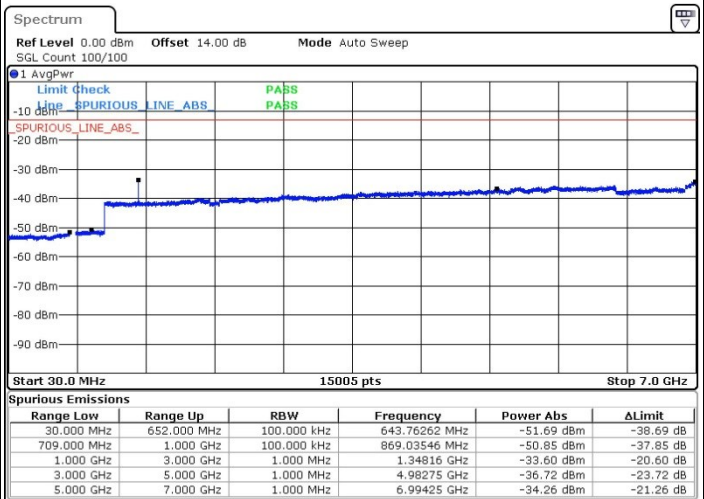

Date: 8.APR.2019 09:58:21