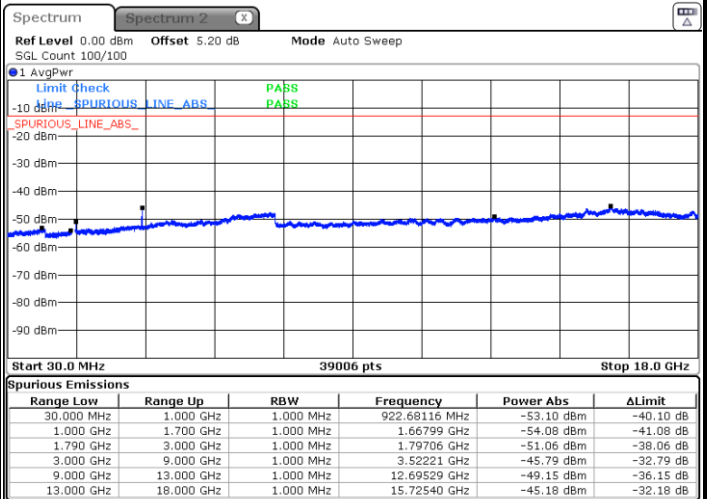

Middle Channel / 16QAM

Date: 31.MAR.2019 17:59:40

Date: 31.MAR.2019 17:58:46

LTE Band 66 / 15MHz

Highest Channel / QPSK

Date: 31.MAR.2019 18:52:23

Highest Channel / 16QAM

Date: 31.MAR.2019 18:51:35

LTE Band 66 / 20MHz

Lowest Channel / QPSK

Date: 31.MAR.2019 17:53:02

Lowest Channel / 16QAM

Date: 31.MAR.2019 17:55:06

LTE Band 66 / 20MHz

Middle Channel / QPSK

Middle Channel / 16QAM

Date: 31.MAR.2019 17:43:47

Date: 31.MAR.2019 17:40:36

Highest Channel / QPSK

Highest Channel / 16QAM

Date: 31.MAR.2019 17:45:17

Date: 31.MAR.2019 17:46:18

LTE Band 71 / 5MHz

Lowest Channel / QPSK