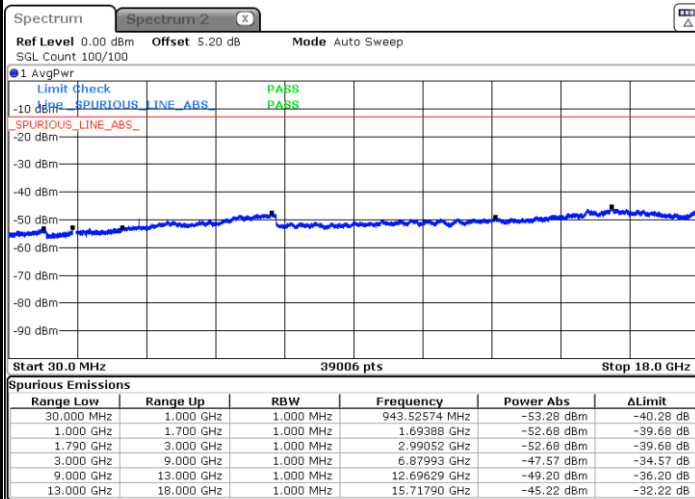

Date: 31.MAR.2019 19:07:55

Date: 31.MAR.2019 19:06:25

LTE Band 66 / 15MHz

Lowest Channel / QPSK

Lowest Channel / 16QAM

Date: 31.MAR.2019 18:00:59

Date: 31.MAR.2019 18:01:49

Middle Channel / QPSK

Middle Channel / 16QAM

Date: 31.MAR.2019 17:59:40

Date: 31.MAR.2019 17:58:46

LTE Band 66 / 15MHz

Highest Channel / QPSK

Date: 31.MAR.2019 18:52:23

Highest Channel / 16QAM

Date: 31.MAR.2019 18:51:35

LTE Band 66 / 20MHz

Lowest Channel / QPSK

Date: 31.MAR.2019 17:53:02

Lowest Channel / 16QAM

Date: 31.MAR.2019 17:55:06

LTE Band 66 / 20MHz

Middle Channel / QPSK

Middle Channel / 16QAM

Date: 31.MAR.2019 17:43:47

Date: 31.MAR.2019 17:40:36

Highest Channel / QPSK

Highest Channel / 16QAM

Date: 31.MAR.2019 17:45:17

Date: 31.MAR.2019 17:46:18

LTE Band 71 / 5MHz

Lowest Channel / QPSK