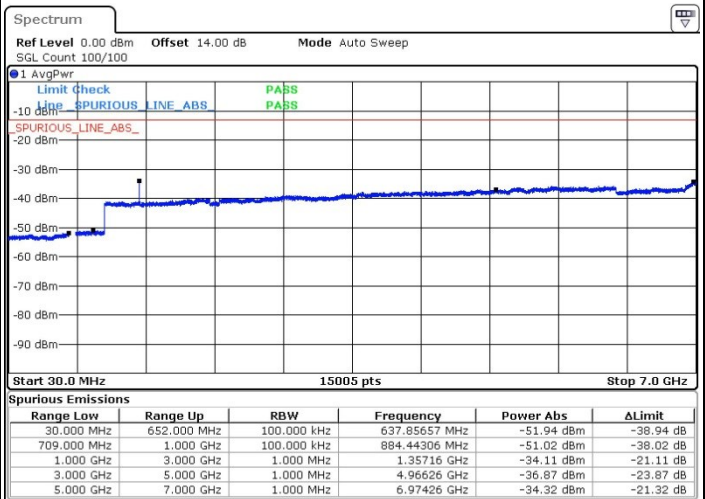

Date: 31.MAR.2019 17:43:47

Date: 31.MAR.2019 17:40:36

Highest Channel / QPSK

Highest Channel / 16QAM

Date: 31.MAR.2019 17:45:17

Date: 31.MAR.2019 17:46:18

LTE Band 71 / 5MHz

Lowest Channel / QPSK

Lowest Channel / 16QAM

Date: 6.APR.2019 18:34:01

Date: 6.APR.2019 18:29:44

Middle Channel / QPSK

Middle Channel / 16QAM

Date: 6.APR.2019 18:58:02

Date: 6.APR.2019 19:00:31

LTE Band 71 / 5MHz

Highest Channel / QPSK

Date: 6.APR.2019 19:13:38

Highest Channel / 16QAM

Date: 6.APR.2019 19:11:20

LTE Band 71 / 10MHz

Lowest Channel / QPSK

Date: 6.APR.2019 19:29:30

Lowest Channel / 16QAM