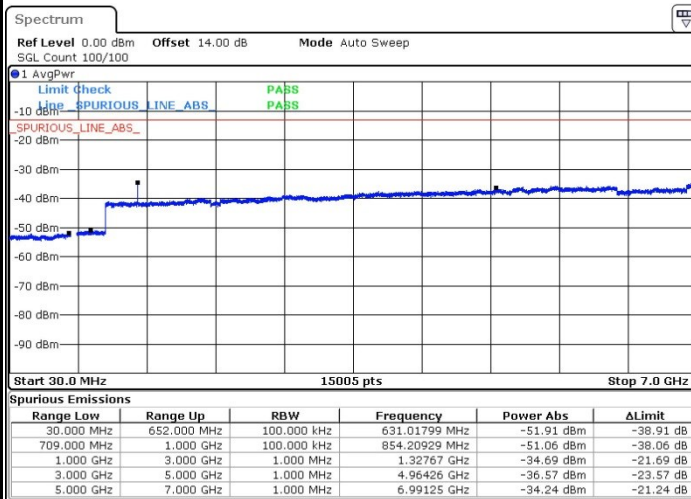

Lowest Channel / 16QAM

Date: 6.APR.2019 18:34:01

Date: 6.APR.2019 18:29:44

Middle Channel / QPSK

Middle Channel / 16QAM

Date: 6.APR.2019 18:58:02

Date: 6.APR.2019 19:00:31

LTE Band 71 / 5MHz

Highest Channel / QPSK

Date: 6.APR.2019 19:13:38

Highest Channel / 16QAM

Date: 6.APR.2019 19:11:20

LTE Band 71 / 10MHz

Lowest Channel / QPSK

Date: 6.APR.2019 19:29:30

Lowest Channel / 16QAM

Date: 6.APR.2019 19:26:06

LTE Band 71 / 10MHz

Middle Channel / QPSK

Middle Channel / 16QAM

Date: 6.APR.2019 19:36:17

Date: 6.APR.2019 19:34:23

Highest Channel / QPSK

Highest Channel / 16QAM