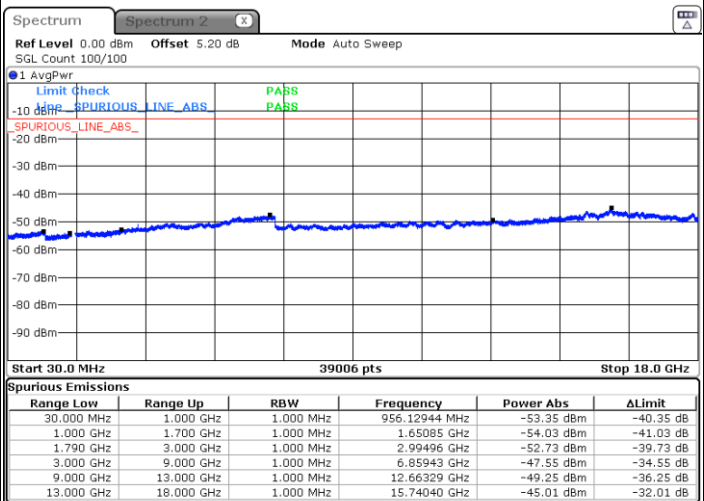

Lowest Channel / 16QAM

Date: 31.MAR.2019 19:14:28

Date: 31.MAR.2019 19:15:34

Middle Channel / QPSK

Middle Channel / 16QAM

Date: 31.MAR.2019 19:12:49

Date: 31.MAR.2019 19:12:03

LTE Band 66 / 5MHz

Highest Channel / QPSK

Date: 31.MAR.2019 19:23:19

Highest Channel / 16QAM

Date: 31.MAR.2019 19:21:16

LTE Band 66 / 10MHz

Lowest Channel / QPSK

Date: 31.MAR.2019 18:58:53

Lowest Channel / 16QAM

Date: 31.MAR.2019 19:00:19

LTE Band 66 / 10MHz

Middle Channel / QPSK

Middle Channel / 16QAM

Date: 31.MAR.2019 18:58:06

Date: 31.MAR.2019 18:57:14

Highest Channel / QPSK

Highest Channel / 16QAM