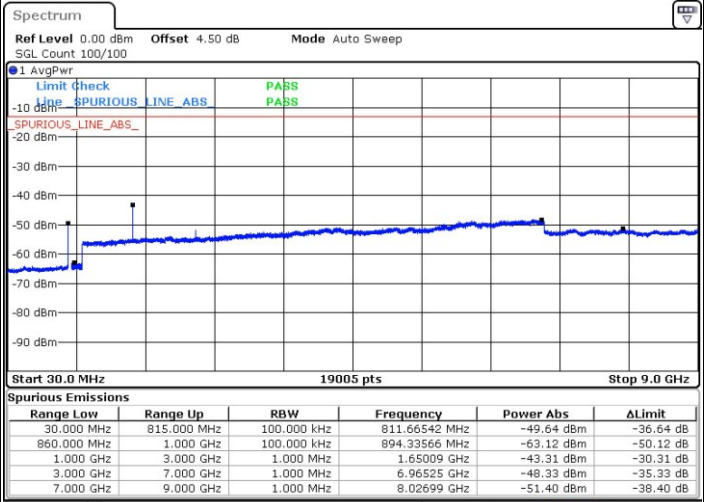

Date: 29 MAR 2019 02:48:42

LTE Band 26 / 15MHz

Lowest Channel / QPSK

Lowest Channel / 16QAM

Date: 29 MAR 2019 02:57:51

Date: 29 MAR 2019 03:00:57

Middle Channel / QPSK

Middle Channel / 16QAM

Date: 29 MAR 2019 02:59:04

Date: 29 MAR 2019 03:00:30

LTE Band 66 / 1.4MHz

Lowest Channel / QPSK

Lowest Channel / 16QAM

Date: 31.MAR.2019 19:48:05

Date: 31.MAR.2019 19:53:36

Middle Channel / QPSK

Middle Channel / 16QAM

Date: 31.MAR.2019 19:46:05

Date: 31.MAR.2019 19:44:41

LTE Band 66 / 1.4MHz

Highest Channel / QPSK

Date: 31.MAR.2019 19:56:36

Highest Channel / 16QAM

Date: 31.MAR.2019 19:58:28