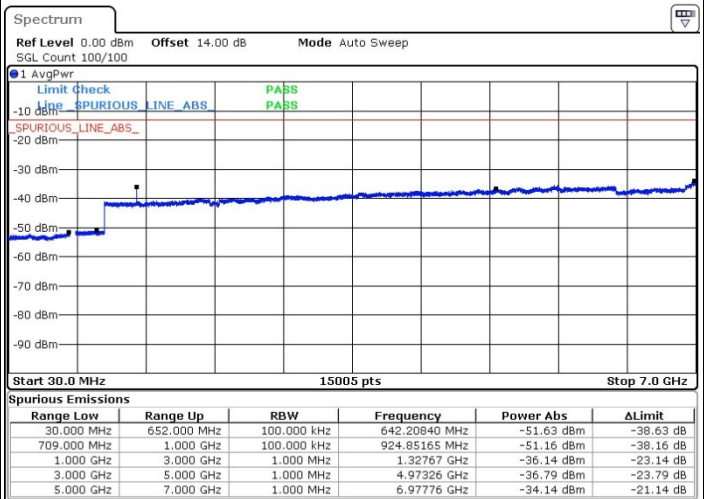

Lowest Channel / 16QAM

Date: 6.APR.2019 18:34:01

Date: 6.APR.2019 18:29:44

Middle Channel / QPSK

Middle Channel / 16QAM

Date: 6.APR.2019 18:58:02

Date: 6.APR.2019 19:00:31

LTE Band 71 / 5MHz

Highest Channel / QPSK

Date: 6.APR.2019 19:13:38

Highest Channel / 16QAM

Date: 6.APR.2019 19:11:20

LTE Band 71 / 10MHz

Lowest Channel / QPSK

Date: 6.APR.2019 19:29:30

Lowest Channel / 16QAM

Date: 6.APR.2019 19:26:06

LTE Band 71 / 10MHz

Middle Channel / QPSK

Middle Channel / 16QAM

Date: 6.APR.2019 19:36:17

Date: 6.APR.2019 19:34:23

Highest Channel / QPSK

Highest Channel / 16QAM