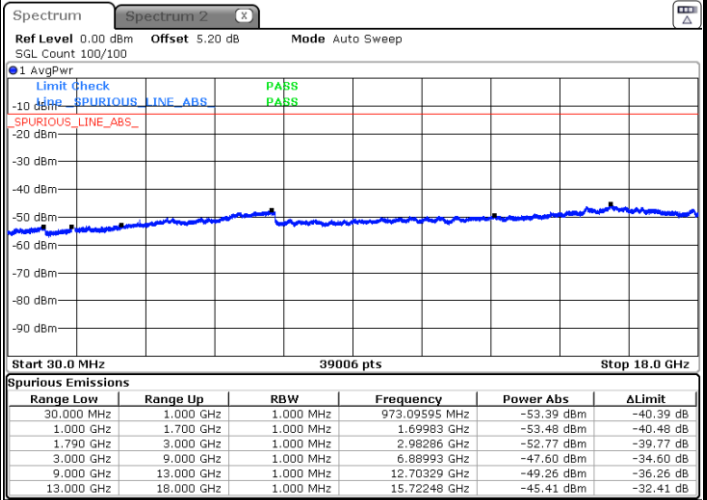

Middle Channel / 16QAM

Date: 31.MAR.2019 17:59:40

Date: 31.MAR.2019 17:58:46

LTE Band 66 / 15MHz

Highest Channel / QPSK

Date: 31.MAR.2019 18:52:23

Highest Channel / 16QAM

Date: 31.MAR.2019 18:51:35

LTE Band 66 / 20MHz

Lowest Channel / QPSK

Date: 31.MAR.2019 17:53:02

Lowest Channel / 16QAM

Date: 31.MAR.2019 17:55:06

LTE Band 66 / 20MHz

Middle Channel / QPSK

Middle Channel / 16QAM

Date: 31.MAR.2019 17:43:47

Date: 31.MAR.2019 17:40:36

Highest Channel / QPSK

Highest Channel / 16QAM

Date: 31.MAR.2019 17:45:17

Date: 31.MAR.2019 17:46:18

LTE Band 71 / 5MHz

Lowest Channel / QPSK