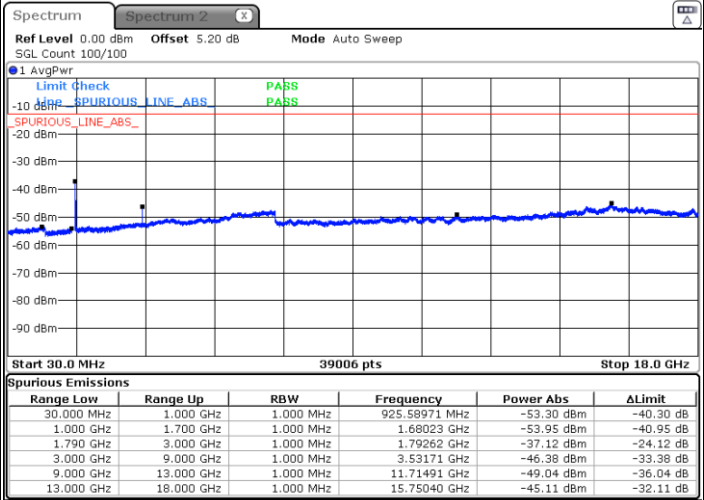

Date: 31.MAR.2019 19:07:55

Date: 31.MAR.2019 19:06:25

LTE Band 66 / 15MHz

Lowest Channel / QPSK

Lowest Channel / 16QAM

Date: 31.MAR.2019 18:00:59

Date: 31.MAR.2019 18:01:49

Middle Channel / QPSK

Middle Channel / 16QAM

Date: 31.MAR.2019 17:59:40

Date: 31.MAR.2019 17:58:46

LTE Band 66 / 15MHz

Highest Channel / QPSK

Date: 31.MAR.2019 18:52:23

Highest Channel / 16QAM

Date: 31.MAR.2019 18:51:35

LTE Band 66 / 20MHz

Lowest Channel / QPSK

Date: 31.MAR.2019 17:53:02

Lowest Channel / 16QAM

Date: 31.MAR.2019 17:55:06

LTE Band 66 / 20MHz

Middle Channel / QPSK

Middle Channel / 16QAM