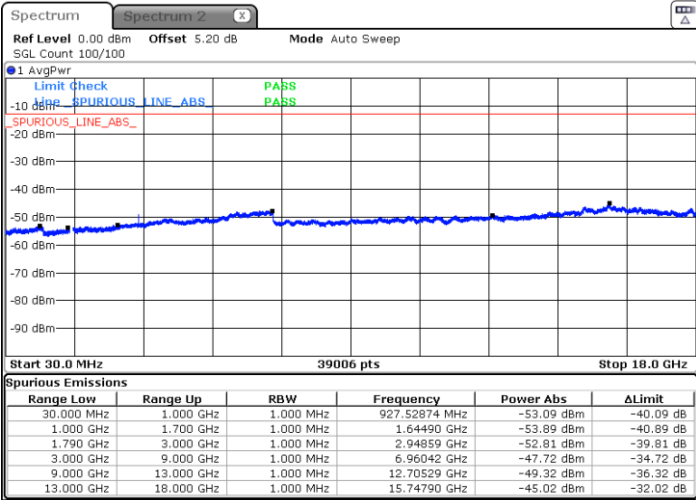

Middle Channel / 16QAM

Date: 31.MAR.2019 19:46:05

Date: 31.MAR.2019 19:44:41

LTE Band 66 / 1.4MHz

Highest Channel / QPSK

Date: 31.MAR.2019 19:56:36

Highest Channel / 16QAM

Date: 31.MAR.2019 19:58:28

LTE Band 66 / 3MHz

Lowest Channel / QPSK

Date: 31.MAR.2019 19:30:11

Lowest Channel / 16QAM

Date: 31.MAR.2019 19:30:57

LTE Band 66 / 3MHz

Middle Channel / QPSK

Middle Channel / 16QAM

Date: 31.MAR.2019 19:27:54

Date: 31.MAR.2019 19:27:12

Highest Channel / QPSK

Highest Channel / 16QAM

Date: 31.MAR.2019 19:39:25

Date: 31.MAR.2019 19:38:28

LTE Band 66 / 5MHz

Lowest Channel / QPSK

Lowest Channel / 16QAM

Date: 31.MAR.2019 19:14:28

Date: 31.MAR.2019 19:15:34

Middle Channel / QPSK

Middle Channel / 16QAM

Date: 31.MAR.2019 19:12:49

Date: 31.MAR.2019 19:12:03

LTE Band 66 / 5MHz