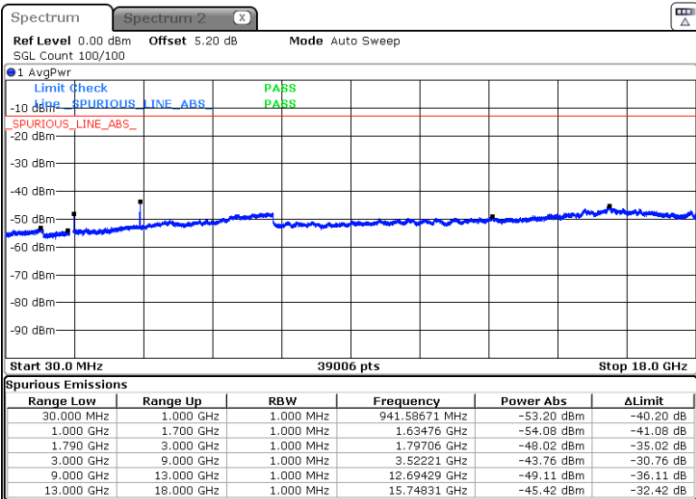

Middle Channel / 16QAM

Date: 31.MAR.2019 17:59:40

Date: 31.MAR.2019 17:58:46

LTE Band 66 / 15MHz

Highest Channel / QPSK

Date: 31.MAR.2019 18:52:23

Highest Channel / 16QAM

Date: 31.MAR.2019 18:51:35

LTE Band 66 / 20MHz

Lowest Channel / QPSK

Date: 31.MAR.2019 17:53:02

Lowest Channel / 16QAM

Date: 31.MAR.2019 17:55:06

LTE Band 66 / 20MHz

Middle Channel / QPSK

Middle Channel / 16QAM

Date: 31.MAR.2019 17:43:47

Date: 31.MAR.2019 17:40:36

Highest Channel / QPSK

Highest Channel / 16QAM

Date: 31.MAR.2019 17:45:17

Date: 31.MAR.2019 17:46:18

LTE Band 71 / 5MHz

Lowest Channel / QPSK