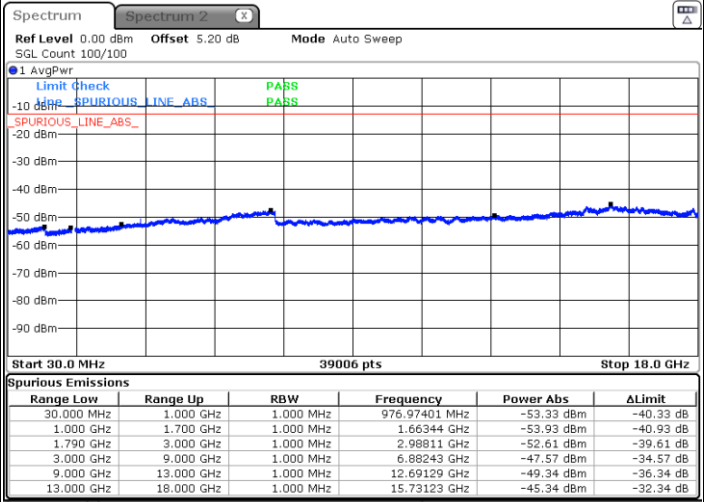

Highest Channel / QPSK

Date: 31.MAR.2019 19:23:19

Highest Channel / 16QAM

Date: 31.MAR.2019 19:21:16

LTE Band 66 / 10MHz

Lowest Channel / QPSK

Date: 31.MAR.2019 18:58:53

Lowest Channel / 16QAM

Date: 31.MAR.2019 19:00:19

LTE Band 66 / 10MHz

Middle Channel / QPSK

Middle Channel / 16QAM

Date: 31.MAR.2019 18:58:06

Date: 31.MAR.2019 18:57:14

Highest Channel / QPSK

Highest Channel / 16QAM

Date: 31.MAR.2019 19:07:55

Date: 31.MAR.2019 19:06:25

LTE Band 66 / 15MHz

Lowest Channel / QPSK

Lowest Channel / 16QAM

Date: 31.MAR.2019 18:00:59

Date: 31.MAR.2019 18:01:49

Middle Channel / QPSK

Middle Channel / 16QAM

Date: 31.MAR.2019 17:59:40

Date: 31.MAR.2019 17:58:46

LTE Band 66 / 15MHz

Highest Channel / QPSK

Date: 31.MAR.2019 18:52:23

Highest Channel / 16QAM

Date: 31.MAR.2019 18:51:35