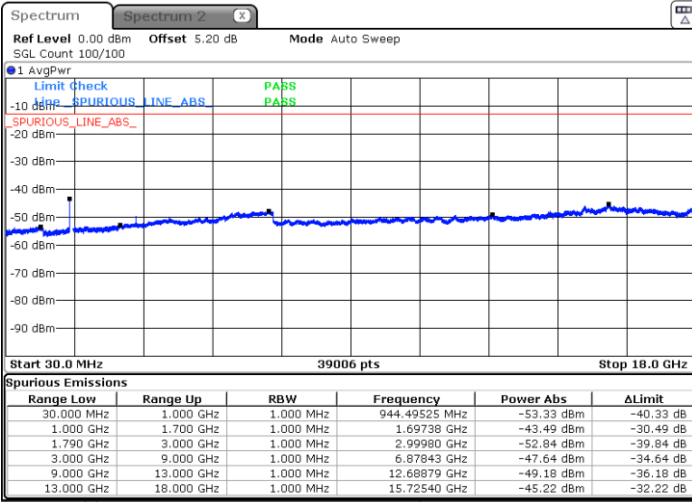

Date: 31.MAR.2019 19:00:19

LTE Band 66 / 10MHz

Middle Channel / QPSK

Middle Channel / 16QAM

Date: 31.MAR.2019 18:58:06

Date: 31.MAR.2019 18:57:14

Highest Channel / QPSK

Highest Channel / 16QAM

Date: 31.MAR.2019 19:07:55

Date: 31.MAR.2019 19:06:25

LTE Band 66 / 15MHz

Lowest Channel / QPSK

Lowest Channel / 16QAM

Date: 31.MAR.2019 18:00:59

Date: 31.MAR.2019 18:01:49

Middle Channel / QPSK

Middle Channel / 16QAM

Date: 31.MAR.2019 17:59:40

Date: 31.MAR.2019 17:58:46

LTE Band 66 / 15MHz

Highest Channel / QPSK

Date: 31.MAR.2019 18:52:23

Highest Channel / 16QAM

Date: 31.MAR.2019 18:51:35