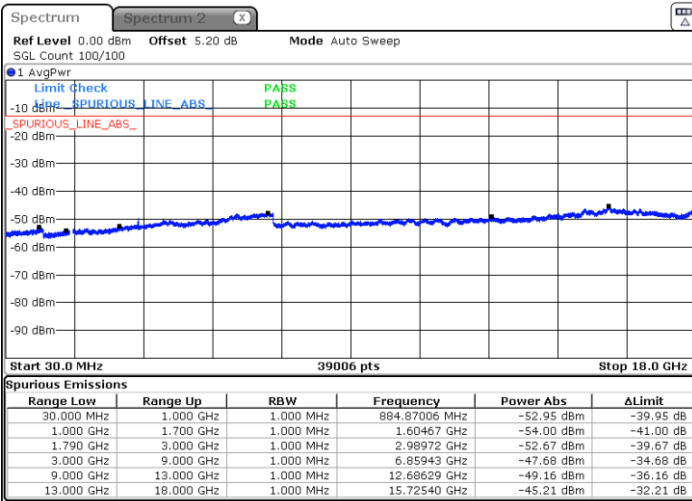

Date: 31.MAR.2019 19:00:19

LTE Band 66 / 10MHz

Middle Channel / QPSK

Middle Channel / 16QAM

Date: 31.MAR.2019 18:58:06

Date: 31.MAR.2019 18:57:14

Highest Channel / QPSK

Highest Channel / 16QAM

Date: 31.MAR.2019 19:07:55

Date: 31.MAR.2019 19:06:25

LTE Band 66 / 15MHz

Lowest Channel / QPSK

Lowest Channel / 16QAM

Date: 31.MAR.2019 18:00:59

Date: 31.MAR.2019 18:01:49

Middle Channel / QPSK

Middle Channel / 16QAM

Date: 31.MAR.2019 17:59:40

Date: 31.MAR.2019 17:58:46

LTE Band 66 / 15MHz

Highest Channel / QPSK

Date: 31.MAR.2019 18:52:23

Highest Channel / 16QAM

Date: 31.MAR.2019 18:51:35

LTE Band 66 / 20MHz

Lowest Channel / QPSK

Date: 31.MAR.2019 17:53:02

Lowest Channel / 16QAM

Date: 31.MAR.2019 17:55:06

LTE Band 66 / 20MHz

Middle Channel / QPSK

Middle Channel / 16QAM