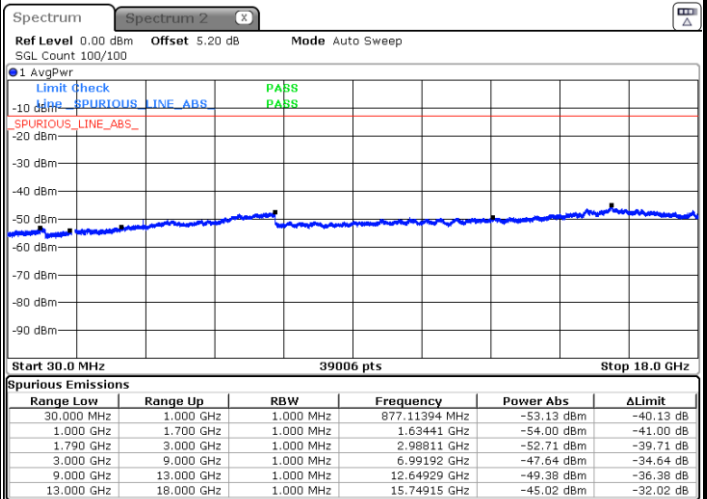

Middle Channel / 16QAM

Date: 31.MAR.2019 19:46:05

Date: 31.MAR.2019 19:44:41

LTE Band 66 / 1.4MHz

Highest Channel / QPSK

Date: 31.MAR.2019 19:56:36

Highest Channel / 16QAM

Date: 31.MAR.2019 19:58:28

LTE Band 66 / 3MHz

Lowest Channel / QPSK

Date: 31.MAR.2019 19:30:11

Lowest Channel / 16QAM

Date: 31.MAR.2019 19:30:57

LTE Band 66 / 3MHz

Middle Channel / QPSK

Middle Channel / 16QAM

Date: 31.MAR.2019 19:27:54

Date: 31.MAR.2019 19:27:12

Highest Channel / QPSK

Highest Channel / 16QAM

Date: 31.MAR.2019 19:39:25

Date: 31.MAR.2019 19:38:28

LTE Band 66 / 5MHz

Lowest Channel / QPSK