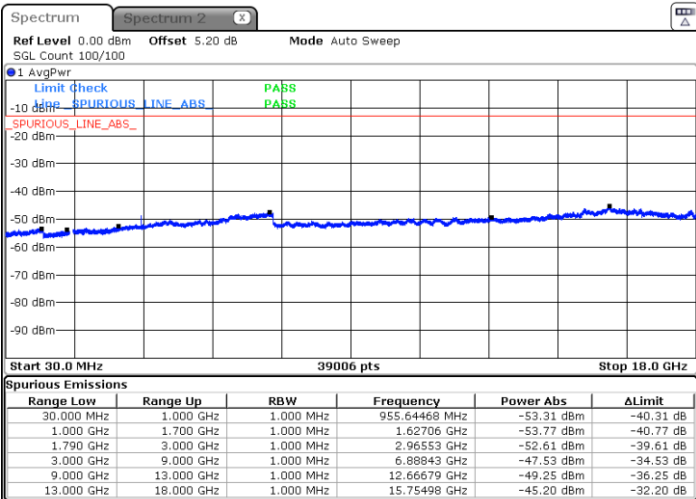

Middle Channel / 16QAM

Date: 31.MAR.2019 19:46:05

Date: 31.MAR.2019 19:44:41

LTE Band 66 / 1.4MHz

Highest Channel / QPSK

Date: 31.MAR.2019 19:56:36

Highest Channel / 16QAM

Date: 31.MAR.2019 19:58:28

LTE Band 66 / 3MHz

Lowest Channel / QPSK

Date: 31.MAR.2019 19:30:11

Lowest Channel / 16QAM

Date: 31.MAR.2019 19:30:57

LTE Band 66 / 3MHz

Middle Channel / QPSK

Middle Channel / 16QAM

Date: 31.MAR.2019 19:27:54

Date: 31.MAR.2019 19:27:12

Highest Channel / QPSK

Highest Channel / 16QAM

Date: 31.MAR.2019 19:39:25

Date: 31.MAR.2019 19:38:28

LTE Band 66 / 5MHz

Lowest Channel / QPSK