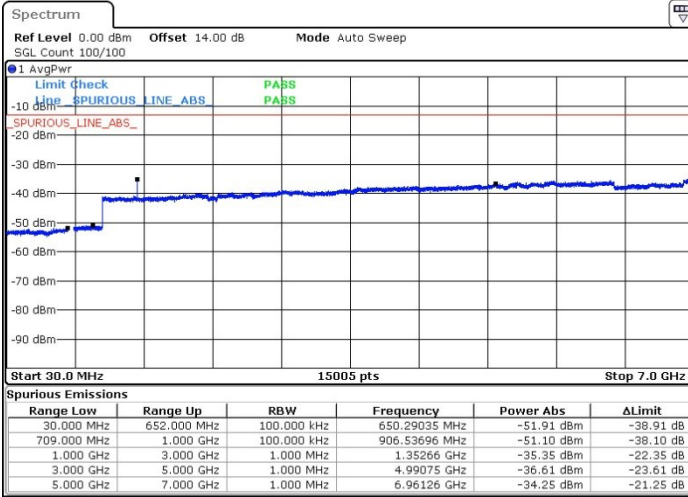

Lowest Channel / 16QAM

Date: 6.APR.2019 18:34:01

Date: 6.APR.2019 18:29:44

Middle Channel / QPSK

Middle Channel / 16QAM

Date: 6.APR.2019 18:58:02

Date: 6.APR.2019 19:00:31

LTE Band 71 / 5MHz

Highest Channel / QPSK

Date: 6.APR.2019 19:13:38

Highest Channel / 16QAM

Date: 6.APR.2019 19:11:20

LTE Band 71 / 10MHz

Lowest Channel / QPSK

Date: 6.APR.2019 19:29:30

Lowest Channel / 16QAM

Date: 6.APR.2019 19:26:06

LTE Band 71 / 10MHz

Middle Channel / QPSK

Middle Channel / 16QAM

Date: 6.APR.2019 19:36:17

Date: 6.APR.2019 19:34:23

Highest Channel / QPSK

Highest Channel / 16QAM