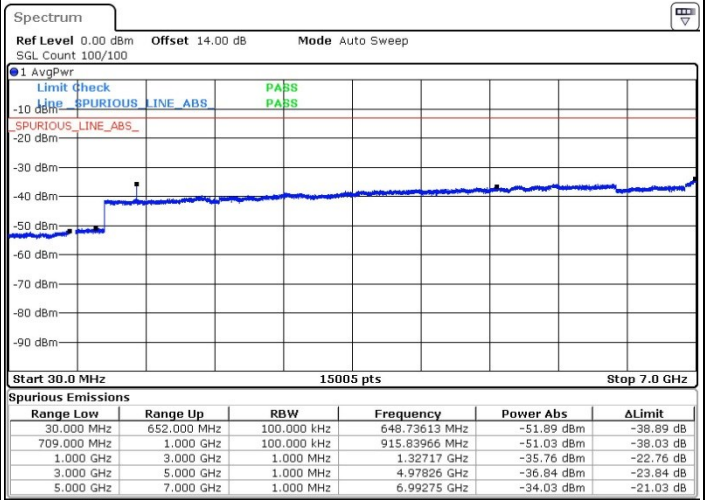

LTE Band 66 / 20MHz

Lowest Channel / QPSK

Date: 31.MAR.2019 17:53:02

Lowest Channel / 16QAM

Date: 31.MAR.2019 17:55:06

LTE Band 66 / 20MHz

Middle Channel / QPSK

Middle Channel / 16QAM

Date: 31.MAR.2019 17:43:47

Date: 31.MAR.2019 17:40:36

Highest Channel / QPSK

Highest Channel / 16QAM

Date: 31.MAR.2019 17:45:17

Date: 31.MAR.2019 17:46:18

LTE Band 71 / 5MHz

Lowest Channel / QPSK

Lowest Channel / 16QAM

Date: 6.APR.2019 18:34:01

Date: 6.APR.2019 18:29:44

Middle Channel / QPSK

Middle Channel / 16QAM

Date: 6.APR.2019 18:58:02

Date: 6.APR.2019 19:00:31

LTE Band 71 / 5MHz

Highest Channel / QPSK

Date: 6.APR.2019 19:13:38

Highest Channel / 16QAM

Date: 6.APR.2019 19:11:20

LTE Band 71 / 10MHz

Lowest Channel / QPSK

Date: 6.APR.2019 19:29:30

Lowest Channel / 16QAM