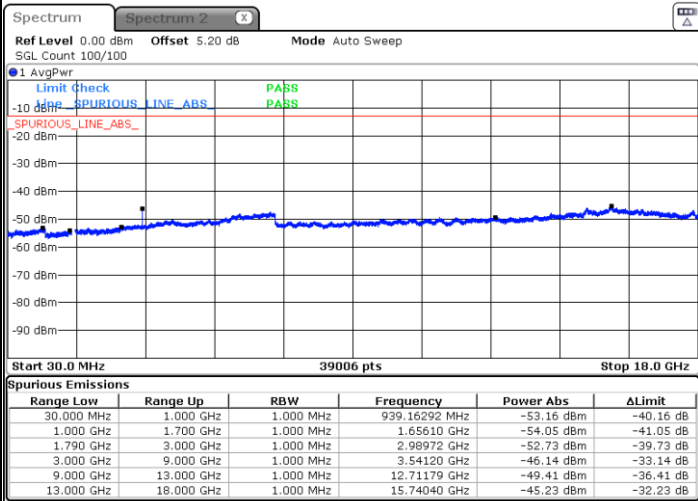

Highest Channel / QPSK

Date: 31.MAR.2019 19:23:19

Highest Channel / 16QAM

Date: 31.MAR.2019 19:21:16

LTE Band 66 / 10MHz

Lowest Channel / QPSK

Date: 31.MAR.2019 18:58:53

Lowest Channel / 16QAM

Date: 31.MAR.2019 19:00:19

LTE Band 66 / 10MHz

Middle Channel / QPSK

Middle Channel / 16QAM

Date: 31.MAR.2019 18:58:06

Date: 31.MAR.2019 18:57:14

Highest Channel / QPSK

Highest Channel / 16QAM

Date: 31.MAR.2019 19:07:55

Date: 31.MAR.2019 19:06:25

LTE Band 66 / 15MHz

Lowest Channel / QPSK

Lowest Channel / 16QAM

Date: 31.MAR.2019 18:00:59

Date: 31.MAR.2019 18:01:49

Middle Channel / QPSK

Middle Channel / 16QAM

Date: 31.MAR.2019 17:59:40

Date: 31.MAR.2019 17:58:46

LTE Band 66 / 15MHz

Highest Channel / QPSK

Date: 31.MAR.2019 18:52:23

Highest Channel / 16QAM

Date: 31.MAR.2019 18:51:35