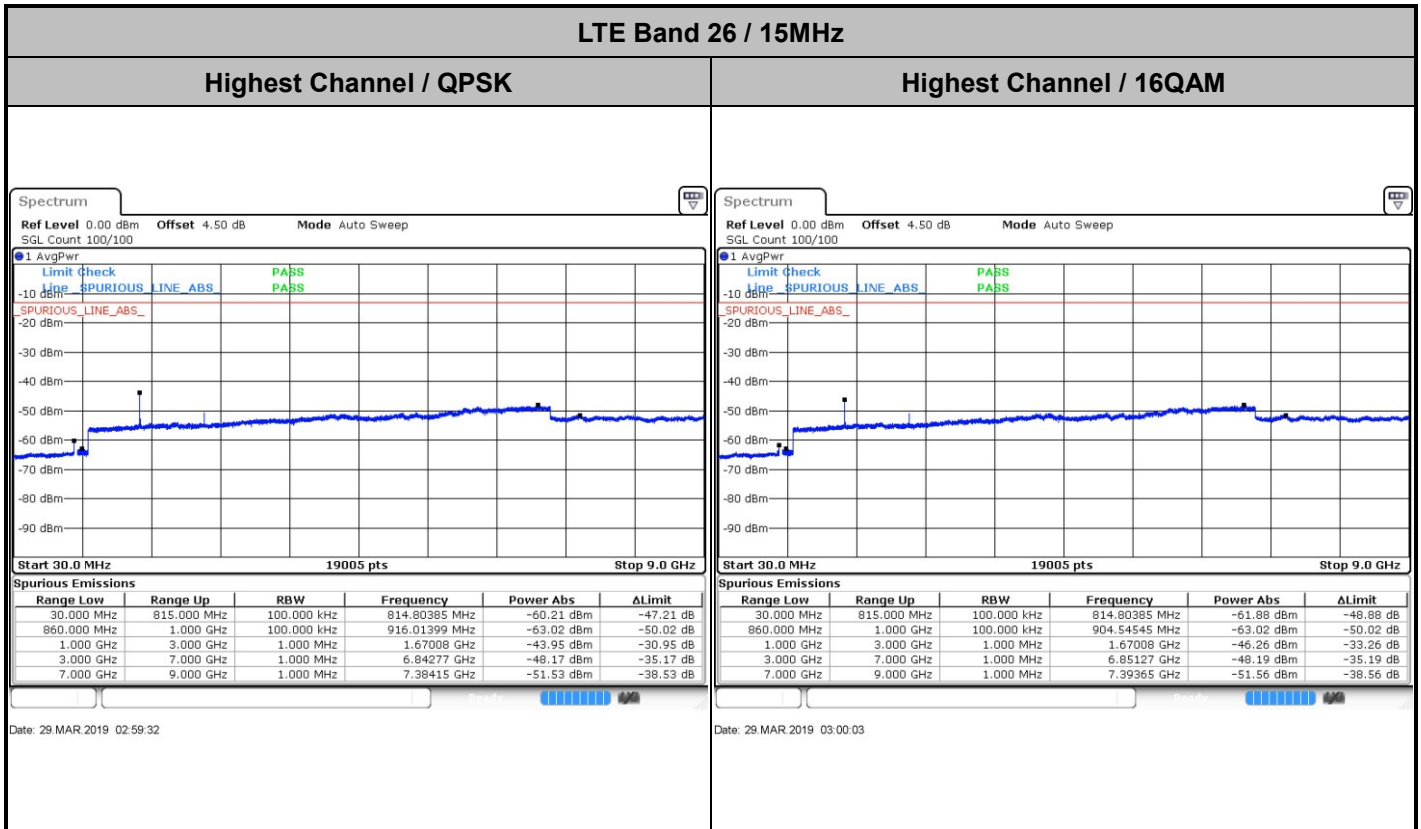

Date: 29 MAR 2019 02:48:42

LTE Band 26 / 15MHz

Lowest Channel / QPSK

Lowest Channel / 16QAM

Date: 29 MAR 2019 02:57:51

Date: 29 MAR 2019 03:00:57

Middle Channel / QPSK

Middle Channel / 16QAM

Date: 29 MAR 2019 02:59:04

Date: 29 MAR 2019 03:00:30

LTE Band 66 / 1.4MHz

Lowest Channel / QPSK

Lowest Channel / 16QAM

Date: 31.MAR.2019 19:48:05

Date: 31.MAR.2019 19:53:36

Middle Channel / QPSK

Middle Channel / 16QAM

Date: 31.MAR.2019 19:46:05

Date: 31.MAR.2019 19:44:41

LTE Band 66 / 1.4MHz

Highest Channel / QPSK

Date: 31.MAR.2019 19:56:36

Highest Channel / 16QAM

Date: 31.MAR.2019 19:58:28