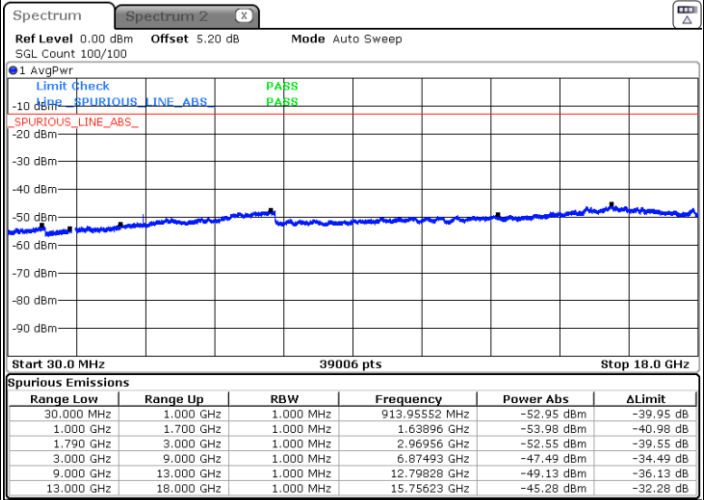

Date: 31.MAR.2019 19:27:54

Date: 31.MAR.2019 19:27:12

Highest Channel / QPSK

Highest Channel / 16QAM

Date: 31.MAR.2019 19:39:25

Date: 31.MAR.2019 19:38:28

LTE Band 66 / 5MHz

Lowest Channel / QPSK

Lowest Channel / 16QAM

Date: 31.MAR.2019 19:14:28

Date: 31.MAR.2019 19:15:34

Middle Channel / QPSK

Middle Channel / 16QAM

Date: 31.MAR.2019 19:12:49

Date: 31.MAR.2019 19:12:03

LTE Band 66 / 5MHz

Highest Channel / QPSK

Date: 31.MAR.2019 19:23:19

Highest Channel / 16QAM

Date: 31.MAR.2019 19:21:16

LTE Band 66 / 10MHz

Lowest Channel / QPSK

Date: 31.MAR.2019 18:58:53

Lowest Channel / 16QAM

Date: 31.MAR.2019 19:00:19

LTE Band 66 / 10MHz

Middle Channel / QPSK

Middle Channel / 16QAM

Date: 31.MAR.2019 18:58:06

Date: 31.MAR.2019 18:57:14

Highest Channel / QPSK

Highest Channel / 16QAM