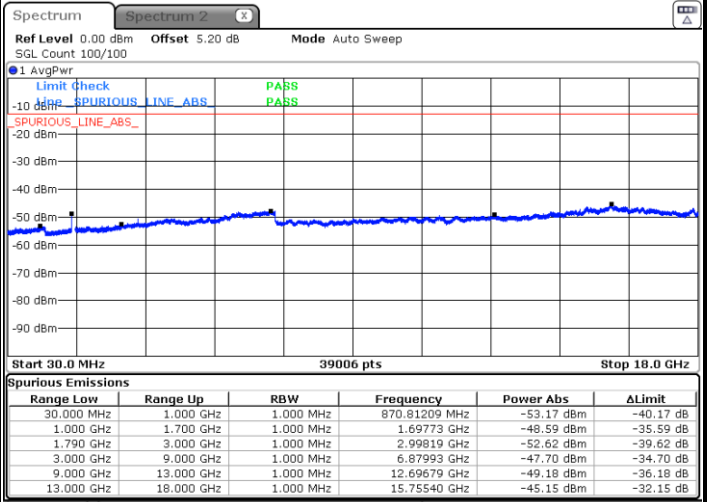

Date: 31.MAR.2019 19:00:19

LTE Band 66 / 10MHz

Middle Channel / QPSK

Middle Channel / 16QAM

Date: 31.MAR.2019 18:58:06

Date: 31.MAR.2019 18:57:14

Highest Channel / QPSK

Highest Channel / 16QAM

Date: 31.MAR.2019 19:07:55

Date: 31.MAR.2019 19:06:25

LTE Band 66 / 15MHz

Lowest Channel / QPSK

Lowest Channel / 16QAM

Date: 31.MAR.2019 18:00:59

Date: 31.MAR.2019 18:01:49

Middle Channel / QPSK

Middle Channel / 16QAM

Date: 31.MAR.2019 17:59:40

Date: 31.MAR.2019 17:58:46

LTE Band 66 / 15MHz

Highest Channel / QPSK

Date: 31.MAR.2019 18:52:23

Highest Channel / 16QAM

Date: 31.MAR.2019 18:51:35

LTE Band 66 / 20MHz

Lowest Channel / QPSK

Date: 31.MAR.2019 17:53:02

Lowest Channel / 16QAM

Date: 31.MAR.2019 17:55:06

LTE Band 66 / 20MHz

Middle Channel / QPSK

Middle Channel / 16QAM