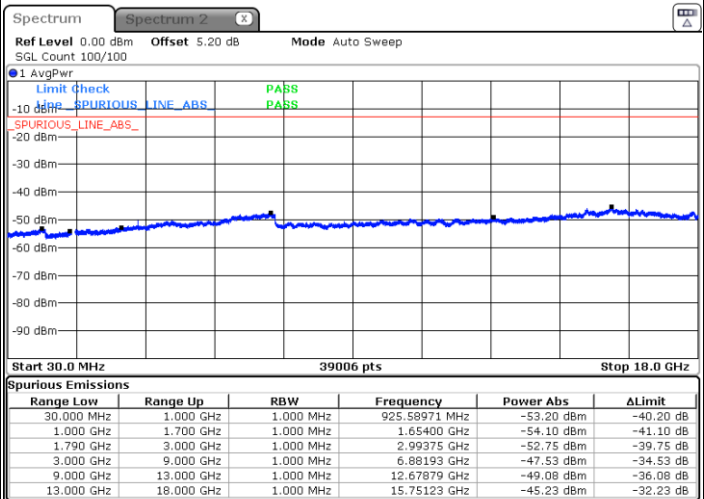

Date: 31.MAR.2019 19:07:55

Date: 31.MAR.2019 19:06:25

LTE Band 66 / 15MHz

Lowest Channel / QPSK

Lowest Channel / 16QAM

Date: 31.MAR.2019 18:00:59

Date: 31.MAR.2019 18:01:49

Middle Channel / QPSK

Middle Channel / 16QAM

Date: 31.MAR.2019 17:59:40

Date: 31.MAR.2019 17:58:46

LTE Band 66 / 15MHz

Highest Channel / QPSK

Date: 31.MAR.2019 18:52:23

Highest Channel / 16QAM

Date: 31.MAR.2019 18:51:35

LTE Band 66 / 20MHz

Lowest Channel / QPSK

Date: 31.MAR.2019 17:53:02

Lowest Channel / 16QAM

Date: 31.MAR.2019 17:55:06

LTE Band 66 / 20MHz

Middle Channel / QPSK

Middle Channel / 16QAM

Date: 31.MAR.2019 17:43:47

Date: 31.MAR.2019 17:40:36

Highest Channel / QPSK

Highest Channel / 16QAM

Date: 31.MAR.2019 17:45:17

Date: 31.MAR.2019 17:46:18

LTE Band 71 / 5MHz

Lowest Channel / QPSK