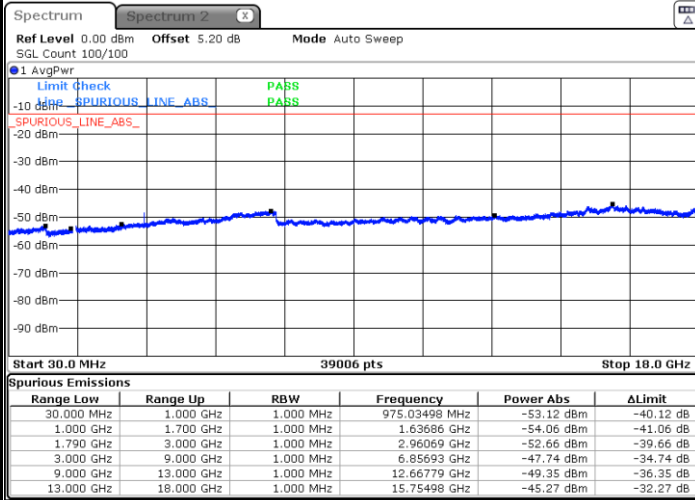

Date: 31.MAR.2019 19:27:54

Date: 31.MAR.2019 19:27:12

Highest Channel / QPSK

Highest Channel / 16QAM

Date: 31.MAR.2019 19:39:25

Date: 31.MAR.2019 19:38:28

LTE Band 66 / 5MHz

Lowest Channel / QPSK

Lowest Channel / 16QAM

Date: 31.MAR.2019 19:14:28

Date: 31.MAR.2019 19:15:34

Middle Channel / QPSK

Middle Channel / 16QAM

Date: 31.MAR.2019 19:12:49

Date: 31.MAR.2019 19:12:03

LTE Band 66 / 5MHz

Highest Channel / QPSK

Date: 31.MAR.2019 19:23:19

Highest Channel / 16QAM

Date: 31.MAR.2019 19:21:16

LTE Band 66 / 10MHz

Lowest Channel / QPSK

Date: 31.MAR.2019 18:58:53

Lowest Channel / 16QAM