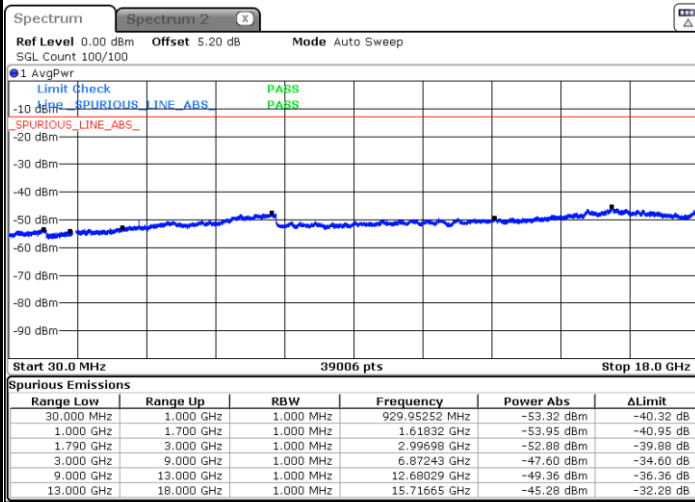

Middle Channel / 16QAM

Date: 31.MAR.2019 19:46:05

Date: 31.MAR.2019 19:44:41

LTE Band 66 / 1.4MHz

Highest Channel / QPSK

Date: 31.MAR.2019 19:56:36

Highest Channel / 16QAM

Date: 31.MAR.2019 19:58:28

LTE Band 66 / 3MHz

Lowest Channel / QPSK

Date: 31.MAR.2019 19:30:11

Lowest Channel / 16QAM

Date: 31.MAR.2019 19:30:57

LTE Band 66 / 3MHz

Middle Channel / QPSK

Middle Channel / 16QAM