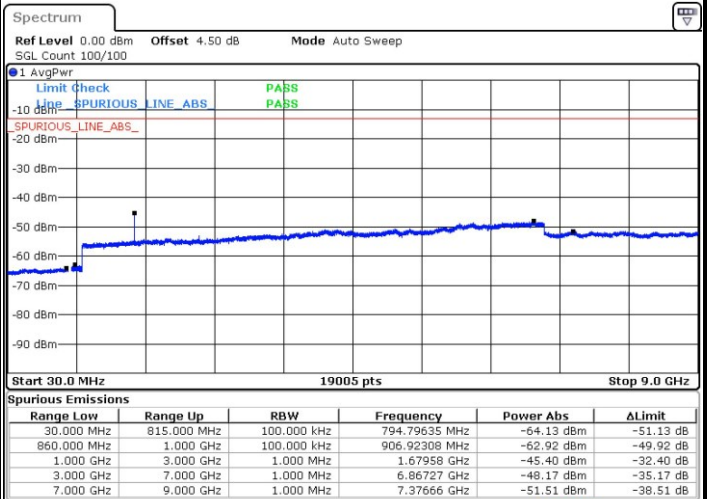

LTE Band 26 / 10MHz

Middle Channel / QPSK

Middle Channel / 16QAM

Date: 29 MAR 2019 02:47:46

Date: 29 MAR 2019 02:49:09

Highest Channel / QPSK

Highest Channel / 16QAM

Date: 29 MAR 2019 02:48:13

Date: 29 MAR 2019 02:48:42

LTE Band 26 / 15MHz

Lowest Channel / QPSK

Lowest Channel / 16QAM

Date: 29 MAR 2019 02:57:51

Date: 29 MAR 2019 03:00:57

Middle Channel / QPSK

Middle Channel / 16QAM

Date: 29 MAR 2019 02:59:04

Date: 29 MAR 2019 03:00:30

LTE Band 66 / 1.4MHz

Lowest Channel / QPSK

Lowest Channel / 16QAM

Date: 31.MAR.2019 19:48:05

Date: 31.MAR.2019 19:53:36

Middle Channel / QPSK