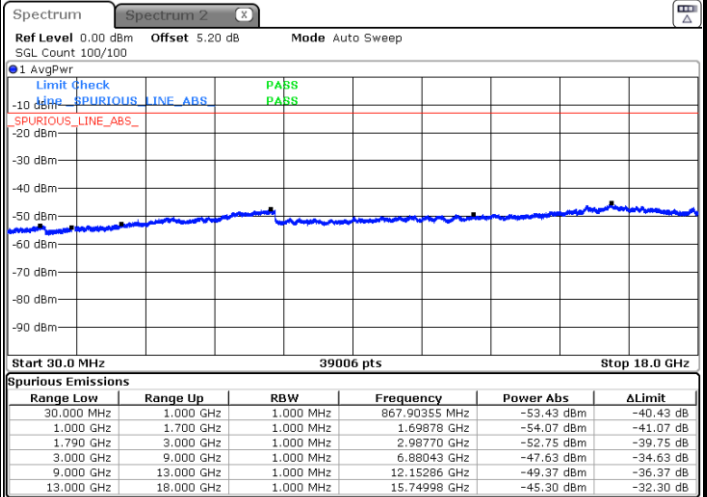

Date: 29 MAR 2019 02:59:04

Date: 29 MAR 2019 03:00:30

LTE Band 66 / 1.4MHz

Lowest Channel / QPSK

Lowest Channel / 16QAM

Date: 31.MAR.2019 19:48:05

Date: 31.MAR.2019 19:53:36

Middle Channel / QPSK

Middle Channel / 16QAM

Date: 31.MAR.2019 19:46:05

Date: 31.MAR.2019 19:44:41

LTE Band 66 / 1.4MHz

Highest Channel / QPSK

Date: 31.MAR.2019 19:56:36

Highest Channel / 16QAM

Date: 31.MAR.2019 19:58:28