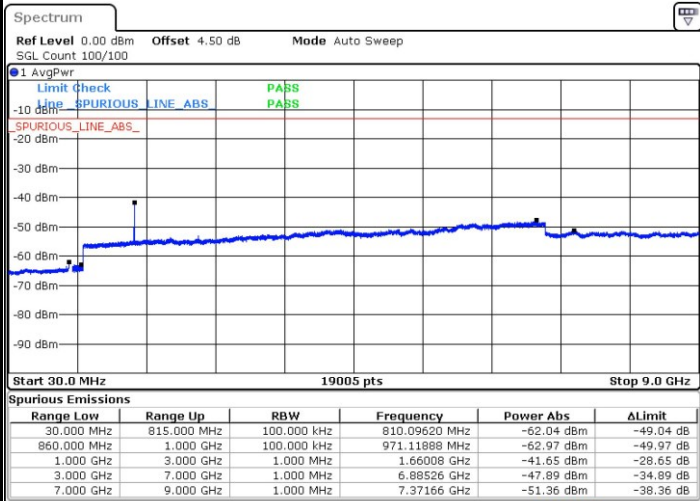

Date: 29 MAR 2019 02:48:42

LTE Band 26 / 15MHz

Lowest Channel / QPSK

Lowest Channel / 16QAM

Date: 29 MAR 2019 02:57:51

Date: 29 MAR 2019 03:00:57

Middle Channel / QPSK

Middle Channel / 16QAM

Date: 29 MAR 2019 02:59:04

Date: 29 MAR 2019 03:00:30

LTE Band 66 / 1.4MHz

Lowest Channel / QPSK

Lowest Channel / 16QAM

Date: 31.MAR.2019 19:48:05

Date: 31.MAR.2019 19:53:36

Middle Channel / QPSK

Middle Channel / 16QAM

Date: 31.MAR.2019 19:46:05

Date: 31.MAR.2019 19:44:41

LTE Band 66 / 1.4MHz

Highest Channel / QPSK

Date: 31.MAR.2019 19:56:36

Highest Channel / 16QAM

Date: 31.MAR.2019 19:58:28