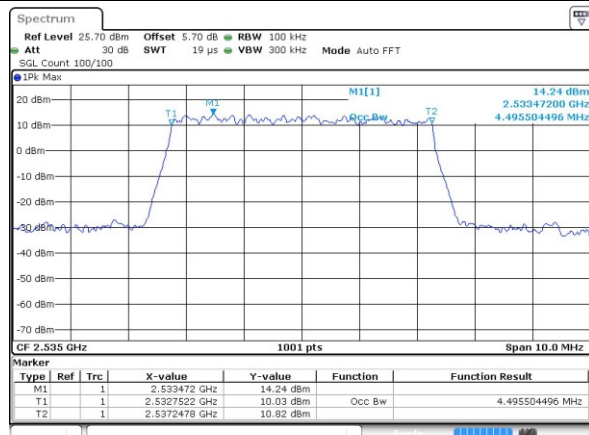

Mode	LTE Band 71 : 99%OBW(MHz)							
BW	5MHz		10MHz		15MHz		20MHz	
Mod.	QPSK	16QAM	QPSK	16QAM	QPSK	16QAM	QPSK	16QAM
Lowest CH	4.48	4.5	9.01	8.99	13.31	13.34	18.34	18.34
Middle CH	4.5	4.49	9.01	8.95	13.4	13.43	18.34	18.22
Highest CH	4.5	4.5	8.97	8.99	13.49	13.46	18.18	18.26

LTE Band 7

Lowest Channel / 5MHz / QPSK

Date: 28 MAR 2019 22:22:17

Lowest Channel / 5MHz / 16QAM

Date: 28 MAR 2019 22:24:40

Middle Channel / 5MHz / QPSK

Date: 28 MAR 2019 22:22:48

Middle Channel / 5MHz / 16QAM

Date: 28 MAR 2019 22:24:10

Highest Channel / 5MHz / QPSK

Date: 28 MAR 2019 22:23:16

Highest Channel / 5MHz / 16QAM

Date: 28 MAR 2019 22:23:44

LTE Band 7

Lowest Channel / 10MHz / QPSK

Date: 28 MAR 2019 22:37:21