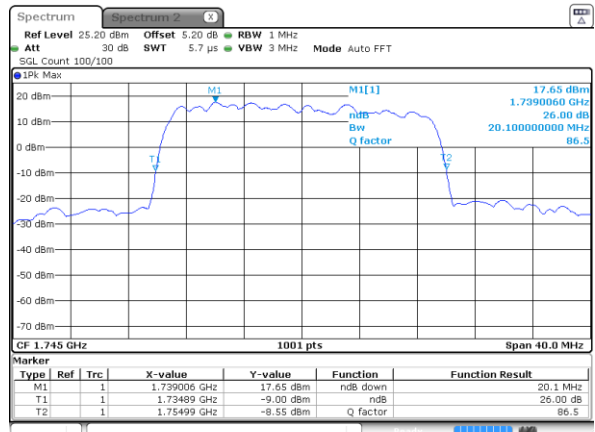

Middle Channel / 20MHz / 16QAM

Date: 31 MAR 2019 17:39:48