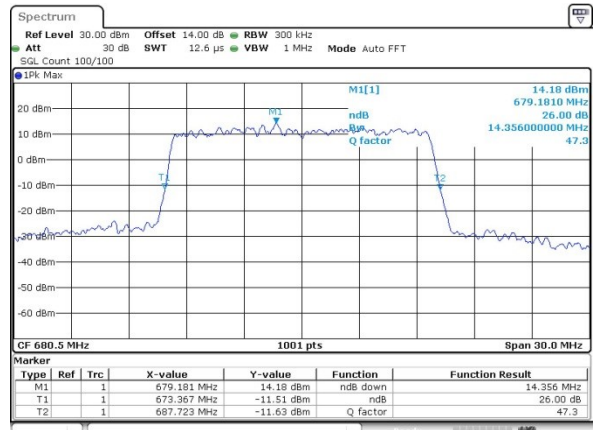

Middle Channel / 15MHz / 16QAM

Date: 8.APR.2019 09:59:56