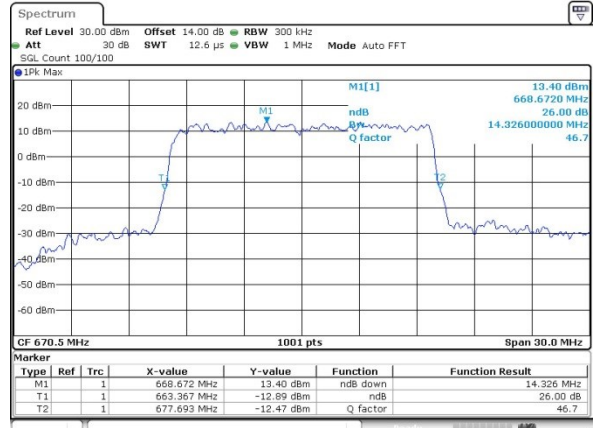

Highest Channel / 10MHz / 16QAM

Date: 6.APR.2019 19:51:17

LTE Band 71

Lowest Channel / 15MHz / QPSK

Date: 8.APR.2019 09:46:16

Lowest Channel / 15MHz / 16QAM

Date: 8.APR.2019 09:49:01

Middle Channel / 15MHz / QPSK

Date: 8.APR.2019 10:00:44

Middle Channel / 15MHz / 16QAM

Date: 8.APR.2019 09:59:56

Highest Channel / 15MHz / QPSK

Date: 8.APR.2019 10:04:42

Highest Channel / 15MHz / 16QAM

Date: 8.APR.2019 10:06:29

LTE Band 71