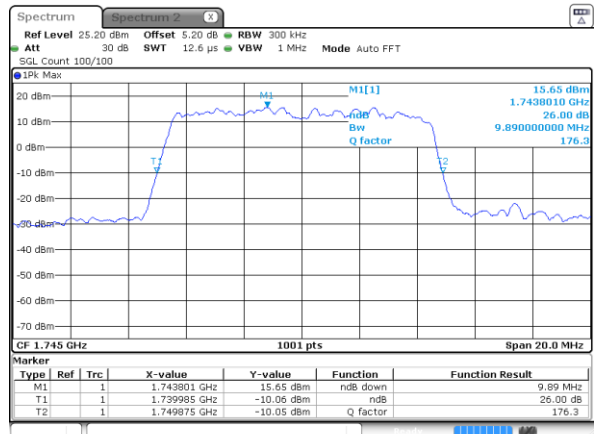

Date: 31 MAR 2019 19:19:56

LTE Band 66

Lowest Channel / 10MHz / QPSK

Date: 31 MAR 2019 19:02:24

Lowest Channel / 10MHz / 16QAM

Date: 31 MAR 2019 19:01:20

Middle Channel / 10MHz / QPSK

Date: 31 MAR 2019 18:55:35

Middle Channel / 10MHz / 16QAM

Date: 31 MAR 2019 18:56:13

Highest Channel / 10MHz / QPSK

Date: 31 MAR 2019 19:04:45

Highest Channel / 10MHz / 16QAM

Date: 31 MAR 2019 19:05:21

LTE Band 66

Lowest Channel / 15MHz / QPSK