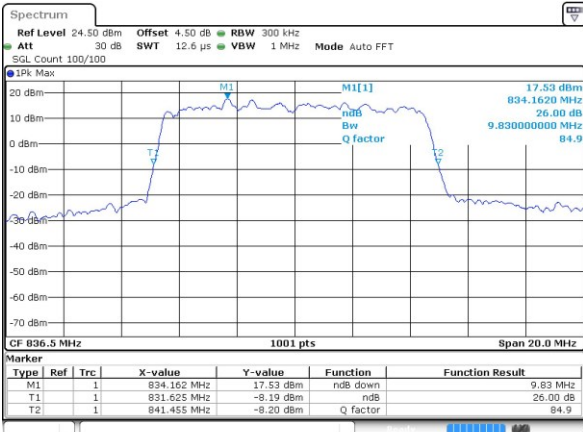

LTE Band 26

Lowest Channel / 10MHz / QPSK

Date: 29 MAR 2019 02:44:00

Lowest Channel / 10MHz / 16QAM

Date: 29 MAR 2019 02:46:03

Middle Channel / 10MHz / QPSK

Date: 29 MAR 2019 02:44:23

Middle Channel / 10MHz / 16QAM