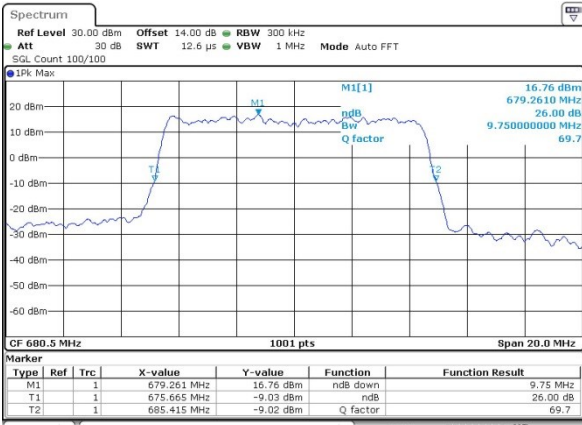

Middle Channel / 10MHz / QPSK

Date: 6.APR.2019 19:32:34