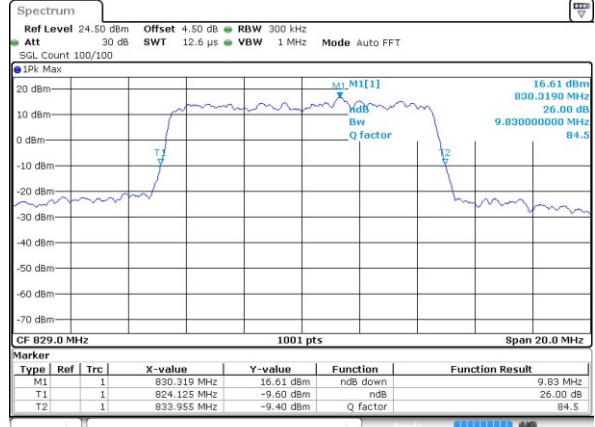

LTE Band 26

Lowest Channel / 10MHz / QPSK

Date: 29 MAR 2019 02:44:00

Lowest Channel / 10MHz / 16QAM

Date: 29 MAR 2019 02:46:03

Middle Channel / 10MHz / QPSK

Date: 29 MAR 2019 02:44:23

Middle Channel / 10MHz / 16QAM

Date: 29 MAR 2019 02:45:37

Highest Channel / 10MHz / QPSK

Date: 29 MAR 2019 02:44:49

Highest Channel / 10MHz / 16QAM

Date: 29 MAR 2019 02:45:13

LTE Band 26

Lowest Channel / 15MHz / QPSK

Date: 29 MAR 2019 02:55:12