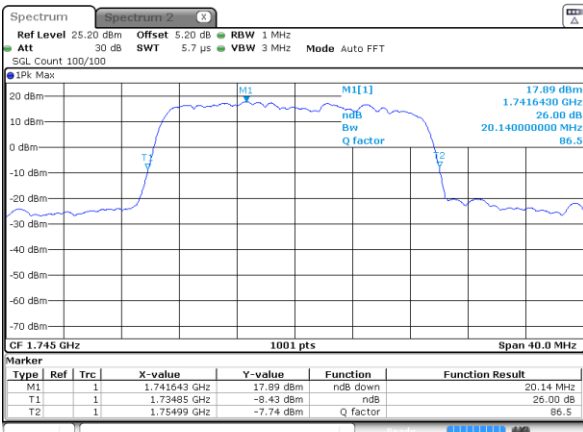

Middle Channel / 20MHz / QPSK

Date: 31 MAR 2019 17:37:00