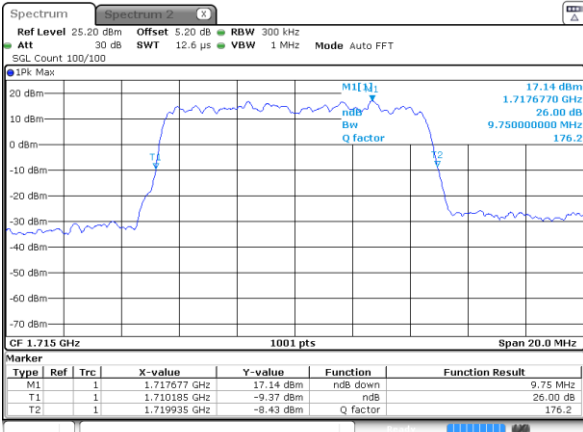

Highest Channel / 3MHz / QPSK

Date: 31 MAR 2019 19:35:09

Highest Channel / 3MHz / 16QAM

Date: 31 MAR 2019 19:37:04

LTE Band 66

Lowest Channel / 5MHz / QPSK

Date: 31 MAR 2019 19:17:07

Lowest Channel / 5MHz / 16QAM

Date: 31 MAR 2019 19:19:56

LTE Band 66

Lowest Channel / 10MHz / QPSK

Date: 31 MAR 2019 19:02:24

Lowest Channel / 10MHz / 16QAM

Date: 31 MAR 2019 19:01:20

Middle Channel / 10MHz / QPSK

Date: 31 MAR 2019 18:55:35