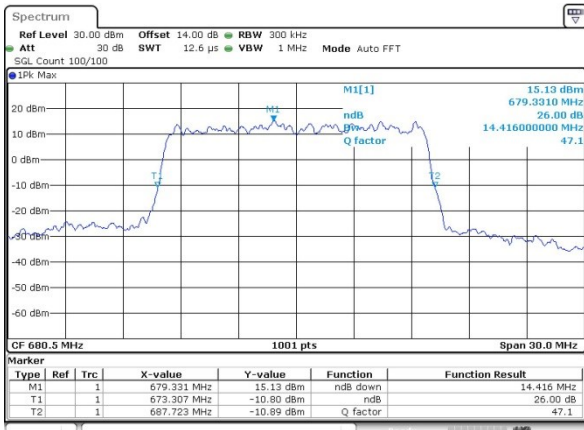

Highest Channel / 10MHz / 16QAM

Date: 6.APR.2019 19:51:17

LTE Band 71

Lowest Channel / 15MHz / QPSK

Date: 8.APR.2019 09:46:16

Lowest Channel / 15MHz / 16QAM

Date: 8.APR.2019 09:49:01

Middle Channel / 15MHz / QPSK

Date: 8.APR.2019 10:00:44

Middle Channel / 15MHz / 16QAM

Date: 8.APR.2019 09:59:56

Highest Channel / 15MHz / QPSK

Date: 8.APR.2019 10:04:42

Highest Channel / 15MHz / 16QAM

Date: 8.APR.2019 10:06:29

LTE Band 71