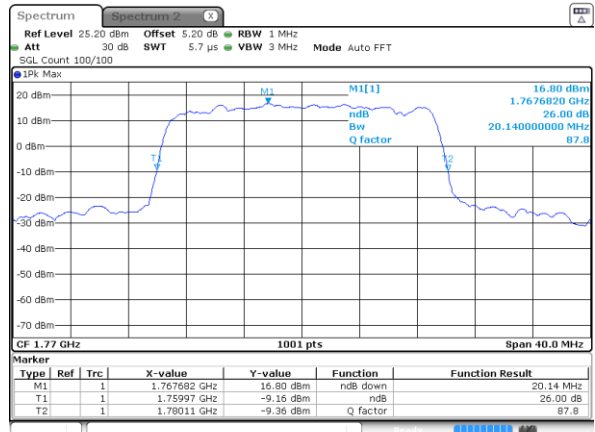

Date: 31 MAR 2019 18:49:38

Highest Channel / 15MHz / 16QAM

Date: 31 MAR 2019 18:50:18

LTE Band 66

Lowest Channel / 20MHz / QPSK

Date: 31 MAR 2019 17:50:59

Lowest Channel / 20MHz / 16QAM

Date: 31 MAR 2019 17:50:17

Middle Channel / 20MHz / QPSK

Date: 31 MAR 2019 17:37:00

Middle Channel / 20MHz / 16QAM

Date: 31 MAR 2019 17:39:48

Highest Channel / 20MHz / QPSK

Date: 31 MAR 2019 17:47:41

Highest Channel / 20MHz / 16QAM

Date: 31 MAR 2019 17:48:27