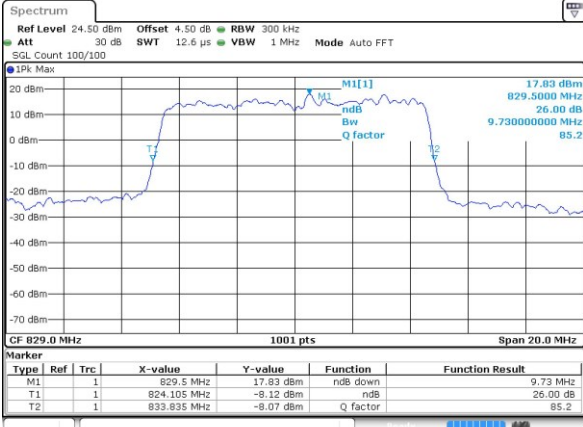

LTE Band 26

Lowest Channel / 10MHz / QPSK

Date: 29 MAR 2019 02:44:00

Lowest Channel / 10MHz / 16QAM

Date: 29 MAR 2019 02:46:03

Middle Channel / 10MHz / QPSK

Date: 29 MAR 2019 02:44:23

Middle Channel / 10MHz / 16QAM

Date: 29 MAR 2019 02:45:37

Highest Channel / 10MHz / QPSK

Date: 29 MAR 2019 02:44:49

Highest Channel / 10MHz / 16QAM

Date: 29 MAR 2019 02:45:13

LTE Band 26

Lowest Channel / 15MHz / QPSK

Date: 29 MAR 2019 02:55:12