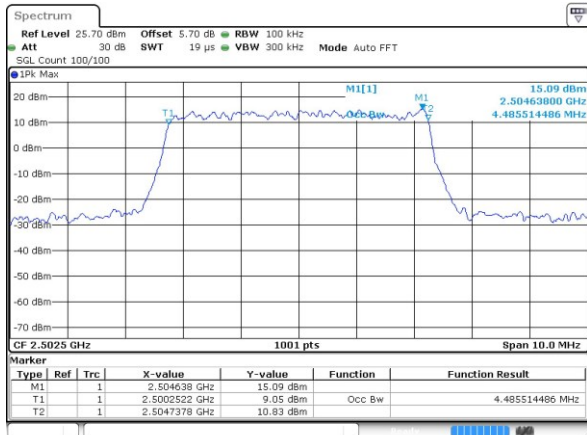

LTE Band 7

Lowest Channel / 5MHz / QPSK

Date: 28 MAR 2019 22:22:17