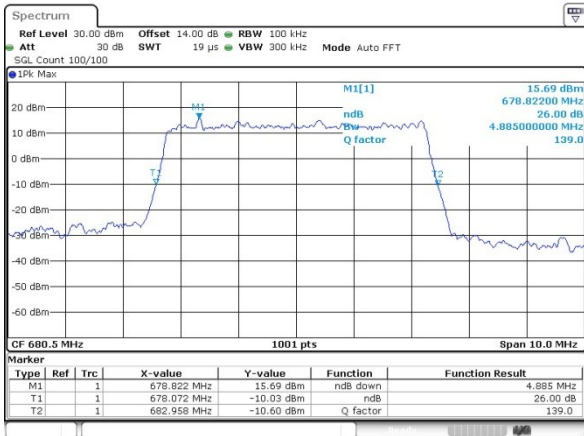

LTE Band 71

Lowest Channel / 5MHz / QPSK

Date: 6.APR.2019 18:22:49

Lowest Channel / 5MHz / 16QAM

Date: 6.APR.2019 18:25:49

Middle Channel / 5MHz / QPSK

Date: 6.APR.2019 19:04:34

Middle Channel / 5MHz / 16QAM