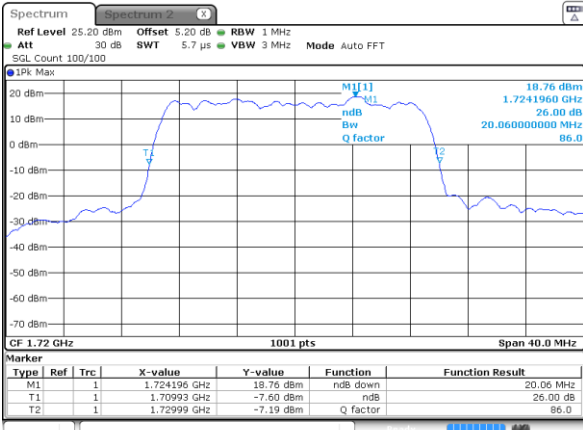

Date: 31 MAR 2019 18:49:38

Highest Channel / 15MHz / 16QAM

Date: 31 MAR 2019 18:50:18

LTE Band 66

Lowest Channel / 20MHz / QPSK

Date: 31 MAR 2019 17:50:59

Lowest Channel / 20MHz / 16QAM

Date: 31 MAR 2019 17:50:17