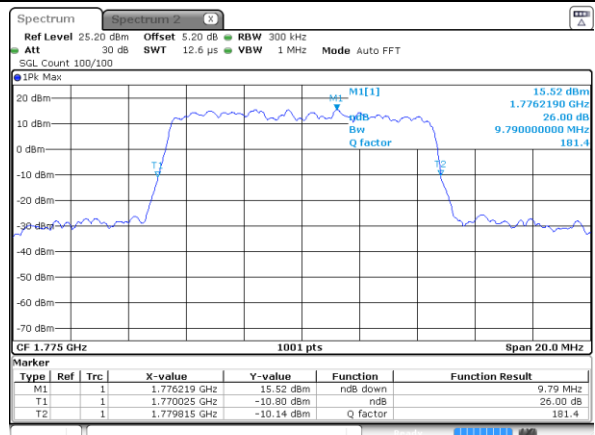

Middle Channel / 10MHz / 16QAM

Date: 31 MAR 2019 18:56:13

Highest Channel / 10MHz / QPSK

Date: 31 MAR 2019 19:04:45

Highest Channel / 10MHz / 16QAM

Date: 31 MAR 2019 19:05:21

LTE Band 66

Lowest Channel / 15MHz / QPSK