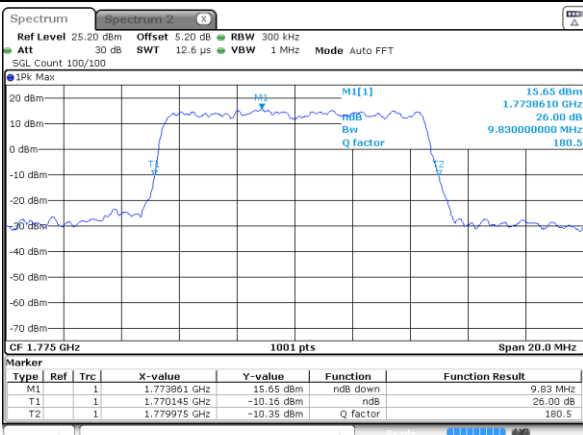

Date: 31 MAR 2019 19:19:56

LTE Band 66

Lowest Channel / 10MHz / QPSK

Date: 31 MAR 2019 19:02:24

Lowest Channel / 10MHz / 16QAM

Date: 31 MAR 2019 19:01:20

Middle Channel / 10MHz / QPSK

Date: 31 MAR 2019 18:55:35

Middle Channel / 10MHz / 16QAM

Date: 31 MAR 2019 18:56:13

Highest Channel / 10MHz / QPSK

Date: 31 MAR 2019 19:04:45

Highest Channel / 10MHz / 16QAM

Date: 31 MAR 2019 19:05:21

LTE Band 66

Lowest Channel / 15MHz / QPSK