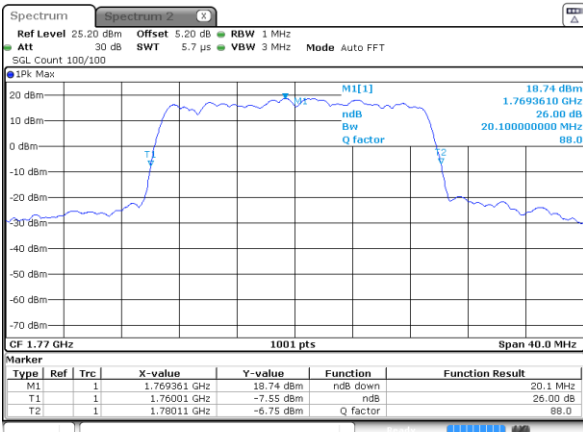

Date: 31 MAR 2019 18:49:38

Highest Channel / 15MHz / 16QAM

Date: 31 MAR 2019 18:50:18

LTE Band 66

Lowest Channel / 20MHz / QPSK

Date: 31 MAR 2019 17:50:59

Lowest Channel / 20MHz / 16QAM

Date: 31 MAR 2019 17:50:17

Middle Channel / 20MHz / QPSK

Date: 31 MAR 2019 17:37:00

Middle Channel / 20MHz / 16QAM

Date: 31 MAR 2019 17:39:48

Highest Channel / 20MHz / QPSK

Date: 31 MAR 2019 17:47:41

Highest Channel / 20MHz / 16QAM

Date: 31 MAR 2019 17:48:27