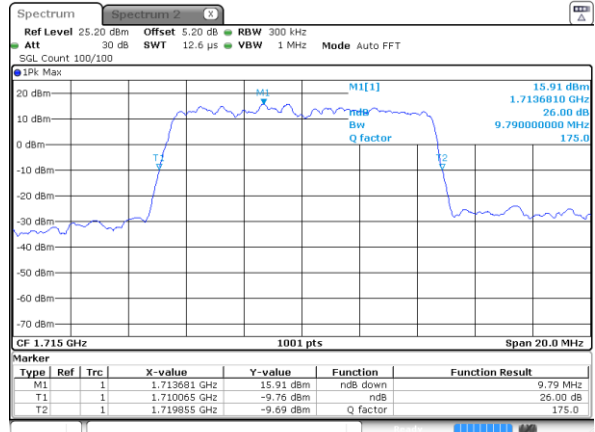

Date: 31 MAR 2019 19:19:56

LTE Band 66

Lowest Channel / 10MHz / QPSK

Date: 31 MAR 2019 19:02:24

Lowest Channel / 10MHz / 16QAM

Date: 31 MAR 2019 19:01:20

Middle Channel / 10MHz / QPSK

Date: 31 MAR 2019 18:55:35

Middle Channel / 10MHz / 16QAM

Date: 31 MAR 2019 18:56:13

Highest Channel / 10MHz / QPSK

Date: 31 MAR 2019 19:04:45

Highest Channel / 10MHz / 16QAM

Date: 31 MAR 2019 19:05:21

LTE Band 66

Lowest Channel / 15MHz / QPSK