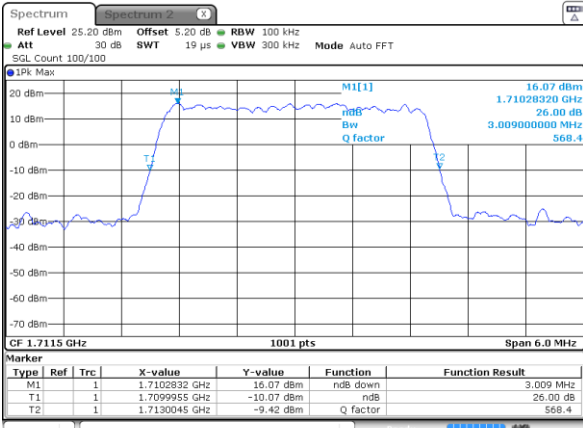

LTE Band 66

Lowest Channel / 3MHz / QPSK

Date: 31 MAR 2019 19:33:36