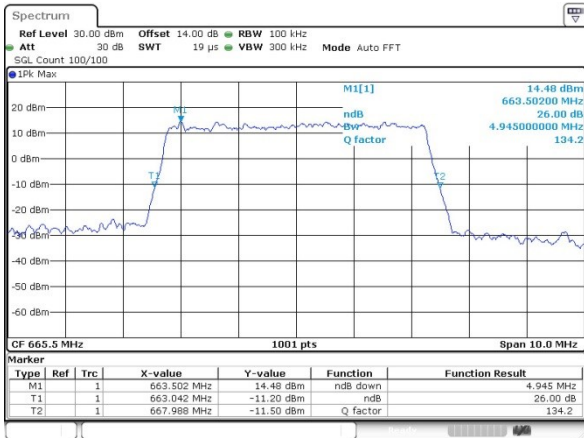

LTE Band 71

Lowest Channel / 5MHz / QPSK

Date: 6.APR.2019 18:22:49