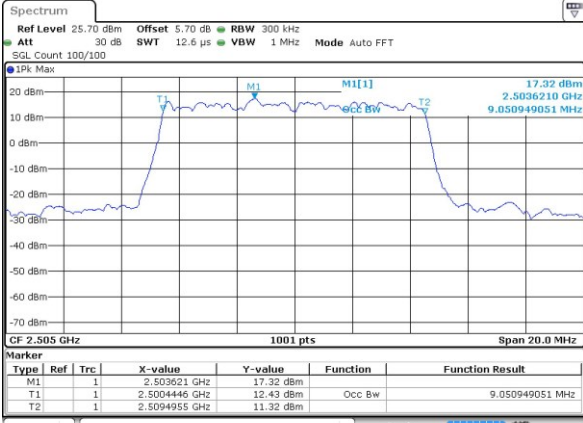

LTE Band 7

Lowest Channel / 5MHz / QPSK

Date: 28 MAR 2019 22:22:17

Lowest Channel / 5MHz / 16QAM

Date: 28 MAR 2019 22:24:40

Middle Channel / 5MHz / QPSK

Date: 28 MAR 2019 22:22:48

Middle Channel / 5MHz / 16QAM

Date: 28 MAR 2019 22:24:10

Highest Channel / 5MHz / QPSK

Date: 28 MAR 2019 22:23:16

Highest Channel / 5MHz / 16QAM

Date: 28 MAR 2019 22:23:44

LTE Band 7

Lowest Channel / 10MHz / QPSK

Date: 28 MAR 2019 22:37:21

Lowest Channel / 10MHz / 16QAM

Date: 28 MAR 2019 22:38:41

Middle Channel / 10MHz / QPSK

Date: 28 MAR 2019 22:37:47

Middle Channel / 10MHz / 16QAM

Date: 28 MAR 2019 22:38:08

Highest Channel / 10MHz / QPSK

Date: 28 MAR 2019 22:38:12

Highest Channel / 10MHz / 16QAM

Date: 28 MAR 2019 22:38:33