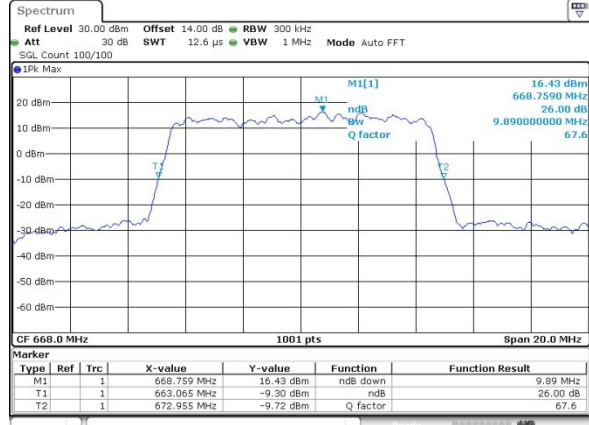

LTE Band 71

Lowest Channel / 5MHz / QPSK

Date: 6.APR.2019 18:22:49

Lowest Channel / 5MHz / 16QAM

Date: 6.APR.2019 18:25:49

Middle Channel / 5MHz / QPSK

Date: 6.APR.2019 19:04:34

Middle Channel / 5MHz / 16QAM

Date: 6.APR.2019 19:03:31

Highest Channel / 5MHz / QPSK

Date: 6.APR.2019 19:06:19

Highest Channel / 5MHz / 16QAM

Date: 6.APR.2019 19:08:40

LTE Band 71

Lowest Channel / 10MHz / QPSK

Date: 6.APR.2019 19:21:47

Lowest Channel / 10MHz / 16QAM

Date: 6.APR.2019 19:23:13

Middle Channel / 10MHz / QPSK

Date: 6.APR.2019 19:32:34

Middle Channel / 10MHz / 16QAM

Date: 6.APR.2019 19:33:16

Highest Channel / 10MHz / QPSK

Date: 6.APR.2019 19:48:39

Highest Channel / 10MHz / 16QAM

Date: 6.APR.2019 19:51:17

LTE Band 71

Lowest Channel / 15MHz / QPSK

Date: 8.APR.2019 09:46:16

Lowest Channel / 15MHz / 16QAM

Date: 8.APR.2019 09:49:01

Middle Channel / 15MHz / QPSK