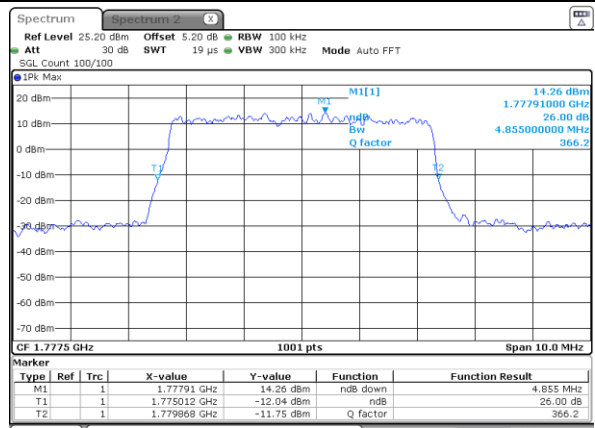

Date: 31 MAR 2019 19:19:56

LTE Band 66

Lowest Channel / 10MHz / QPSK

Date: 31 MAR 2019 19:02:24

Lowest Channel / 10MHz / 16QAM

Date: 31 MAR 2019 19:01:20

Middle Channel / 10MHz / QPSK

Date: 31 MAR 2019 18:55:35