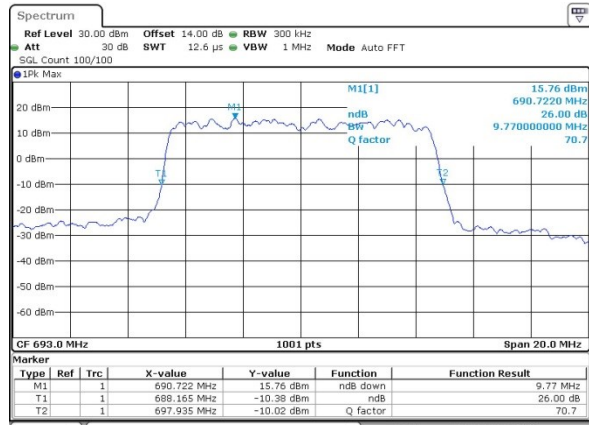

Date: 6.APR.2019 19:03:31

Highest Channel / 5MHz / QPSK

Date: 6.APR.2019 19:06:19

Highest Channel / 5MHz / 16QAM

Date: 6.APR.2019 19:08:40

LTE Band 71

Lowest Channel / 10MHz / QPSK

Date: 6.APR.2019 19:21:47

Lowest Channel / 10MHz / 16QAM

Date: 6.APR.2019 19:23:13

Middle Channel / 10MHz / QPSK

Date: 6.APR.2019 19:32:34

Middle Channel / 10MHz / 16QAM

Date: 6.APR.2019 19:33:16

Highest Channel / 10MHz / QPSK

Date: 6.APR.2019 19:48:39

Highest Channel / 10MHz / 16QAM

Date: 6.APR.2019 19:51:17

LTE Band 71

Lowest Channel / 15MHz / QPSK

Date: 8.APR.2019 09:46:16

Lowest Channel / 15MHz / 16QAM

Date: 8.APR.2019 09:49:01

Middle Channel / 15MHz / QPSK