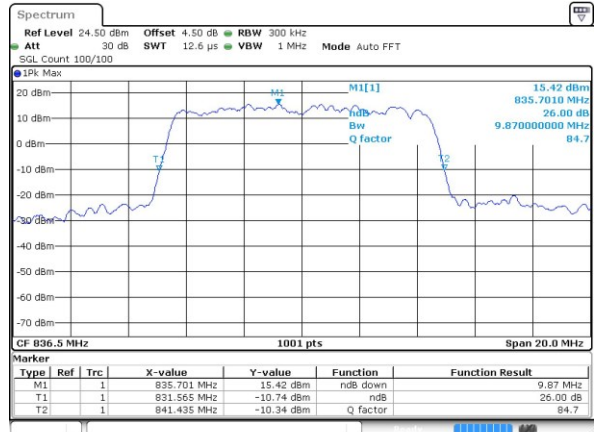

LTE Band 26

Lowest Channel / 10MHz / QPSK

Date: 29 MAR 2019 02:44:00

Lowest Channel / 10MHz / 16QAM

Date: 29 MAR 2019 02:46:03

Middle Channel / 10MHz / QPSK

Date: 29 MAR 2019 02:44:23

Middle Channel / 10MHz / 16QAM

Date: 29 MAR 2019 02:45:37

Highest Channel / 10MHz / QPSK

Date: 29 MAR 2019 02:44:49

Highest Channel / 10MHz / 16QAM

Date: 29 MAR 2019 02:45:13

LTE Band 26

Lowest Channel / 15MHz / QPSK

Date: 29 MAR 2019 02:55:12