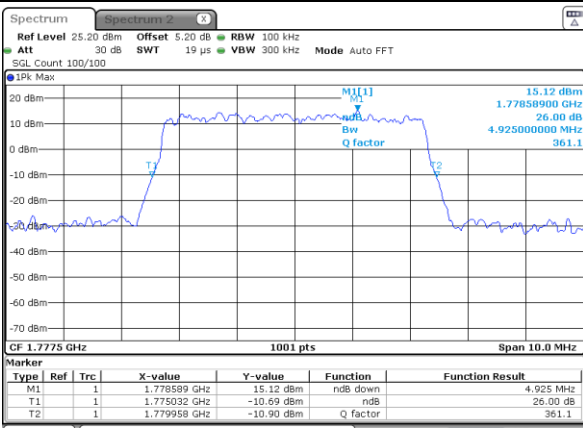

Highest Channel / 5MHz / QPSK

Date: 31 MAR 2019 19:18:50