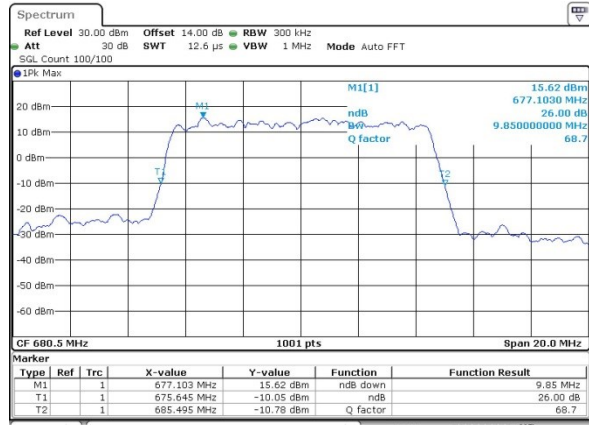

Date: 6.APR.2019 19:03:31

Highest Channel / 5MHz / QPSK

Date: 6.APR.2019 19:06:19

Highest Channel / 5MHz / 16QAM

Date: 6.APR.2019 19:08:40

LTE Band 71

Lowest Channel / 10MHz / QPSK

Date: 6.APR.2019 19:21:47

Lowest Channel / 10MHz / 16QAM

Date: 6.APR.2019 19:23:13

Middle Channel / 10MHz / QPSK

Date: 6.APR.2019 19:32:34

Middle Channel / 10MHz / 16QAM

Date: 6.APR.2019 19:33:16

Highest Channel / 10MHz / QPSK

Date: 6.APR.2019 19:48:39

Highest Channel / 10MHz / 16QAM

Date: 6.APR.2019 19:51:17

LTE Band 71

Lowest Channel / 15MHz / QPSK

Date: 8.APR.2019 09:46:16

Lowest Channel / 15MHz / 16QAM

Date: 8.APR.2019 09:49:01

Middle Channel / 15MHz / QPSK