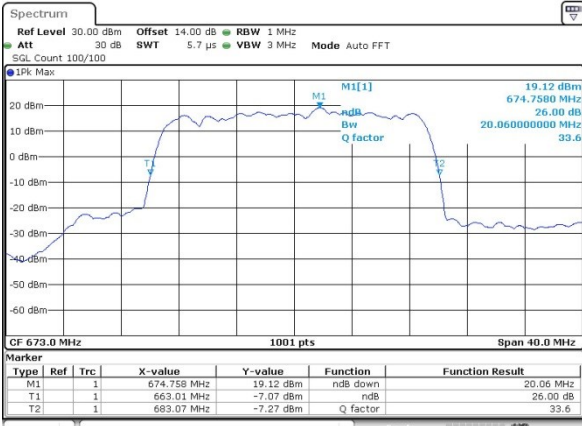

LTE Band 71

Lowest Channel / 20MHz / QPSK

Date: 8.APR.2019 10:23:36