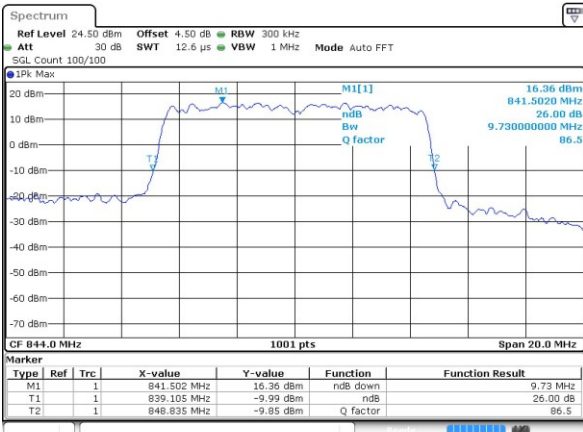

Highest Channel / 10MHz / QPSK

Date: 29 MAR 2019 02:44:49