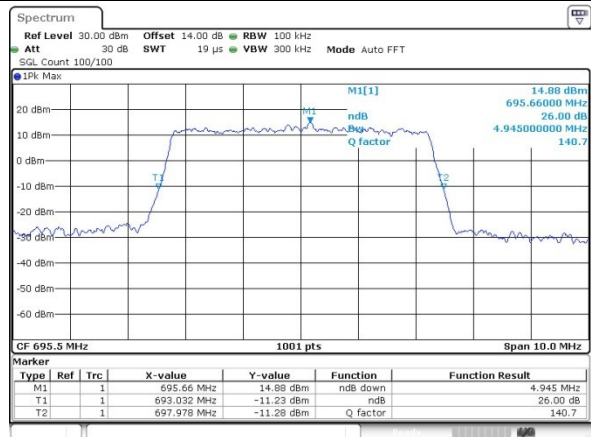

LTE Band 71

Lowest Channel / 5MHz / QPSK

Date: 6.APR.2019 18:22:49

Lowest Channel / 5MHz / 16QAM

Date: 6.APR.2019 18:25:49

Middle Channel / 5MHz / QPSK

Date: 6.APR.2019 19:04:34

Middle Channel / 5MHz / 16QAM

Date: 6.APR.2019 19:03:31

Highest Channel / 5MHz / QPSK

Date: 6.APR.2019 19:06:19

Highest Channel / 5MHz / 16QAM

Date: 6.APR.2019 19:08:40

LTE Band 71

Lowest Channel / 10MHz / QPSK

Date: 6.APR.2019 19:21:47