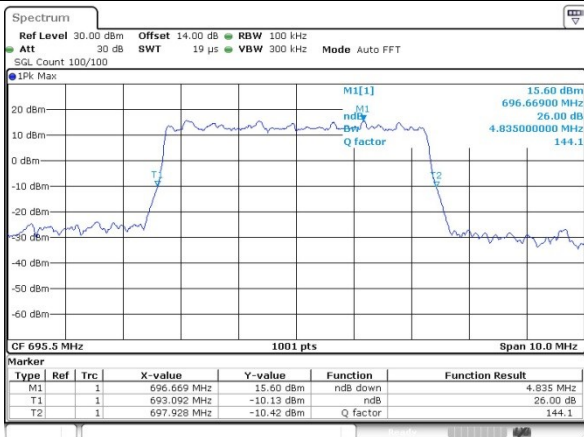

LTE Band 71

Lowest Channel / 5MHz / QPSK

Date: 6.APR.2019 18:22:49

Lowest Channel / 5MHz / 16QAM

Date: 6.APR.2019 18:25:49

Middle Channel / 5MHz / QPSK

Date: 6.APR.2019 19:04:34

Middle Channel / 5MHz / 16QAM

Date: 6.APR.2019 19:03:31

Highest Channel / 5MHz / QPSK

Date: 6.APR.2019 19:06:19

Highest Channel / 5MHz / 16QAM

Date: 6.APR.2019 19:08:40

LTE Band 71

Lowest Channel / 10MHz / QPSK

Date: 6.APR.2019 19:21:47