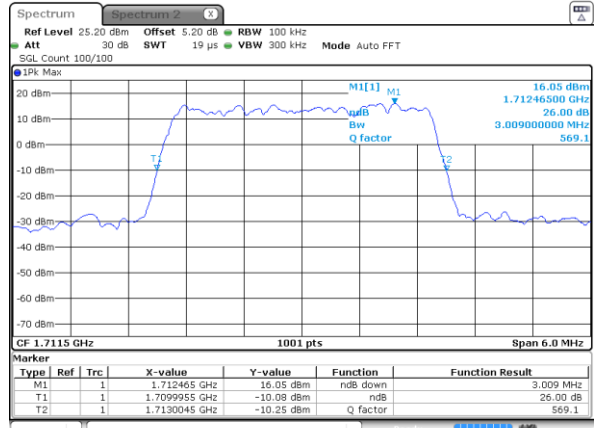

Lowest Channel / 3MHz / 16QAM

Date: 31 MAR 2019 19:32:09