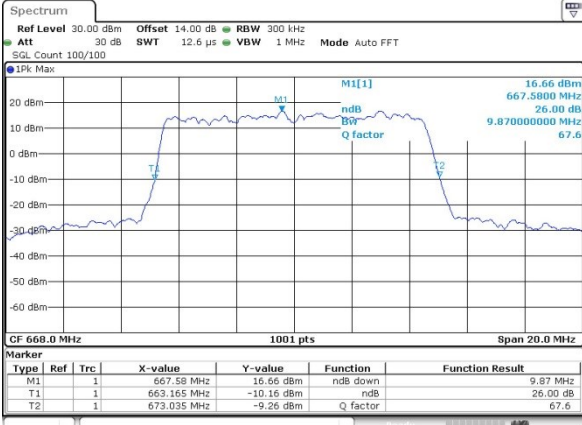

Date: 6.APR.2019 19:03:31

Highest Channel / 5MHz / QPSK

Date: 6.APR.2019 19:06:19

Highest Channel / 5MHz / 16QAM

Date: 6.APR.2019 19:08:40

LTE Band 71

Lowest Channel / 10MHz / QPSK

Date: 6.APR.2019 19:21:47