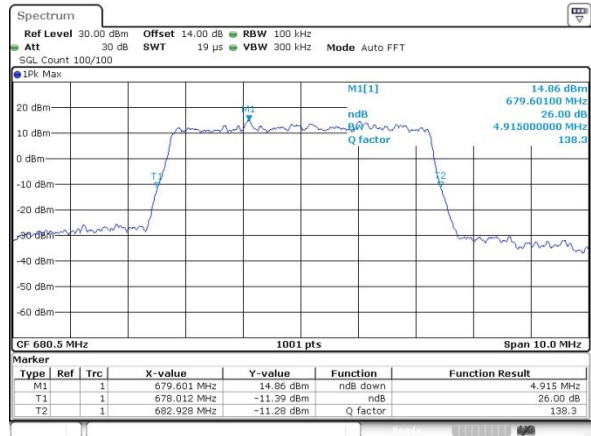

LTE Band 71

Lowest Channel / 5MHz / QPSK

Date: 6.APR.2019 18:22:49

Lowest Channel / 5MHz / 16QAM

Date: 6.APR.2019 18:25:49

Middle Channel / 5MHz / QPSK

Date: 6.APR.2019 19:04:34

Middle Channel / 5MHz / 16QAM