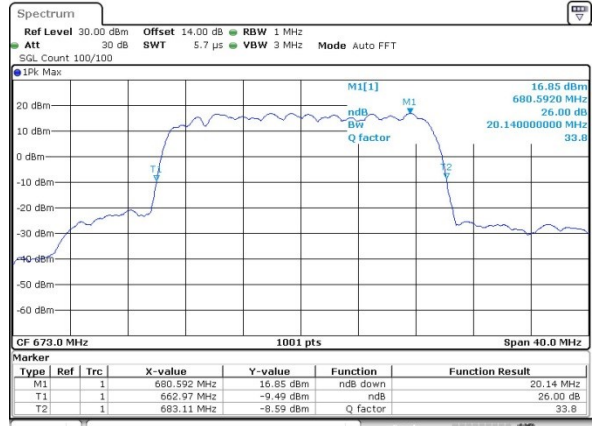

Lowest Channel / 20MHz / 16QAM

Date: 8.APR.2019 10:25:32