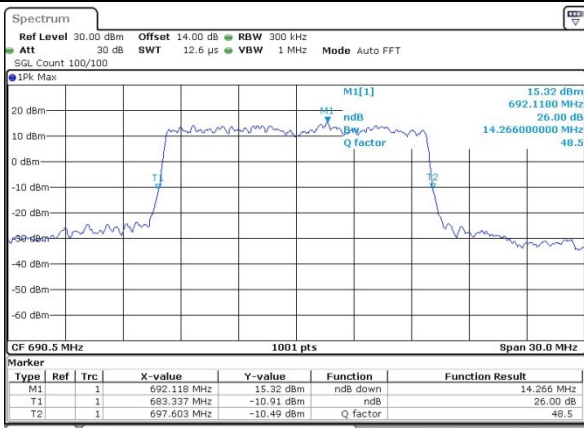

Highest Channel / 10MHz / 16QAM

Date: 6.APR.2019 19:51:17

LTE Band 71

Lowest Channel / 15MHz / QPSK

Date: 8.APR.2019 09:46:16

Lowest Channel / 15MHz / 16QAM

Date: 8.APR.2019 09:49:01

Middle Channel / 15MHz / QPSK

Date: 8.APR.2019 10:00:44

Middle Channel / 15MHz / 16QAM

Date: 8.APR.2019 09:59:56

Highest Channel / 15MHz / QPSK

Date: 8.APR.2019 10:04:42

Highest Channel / 15MHz / 16QAM

Date: 8.APR.2019 10:06:29

LTE Band 71