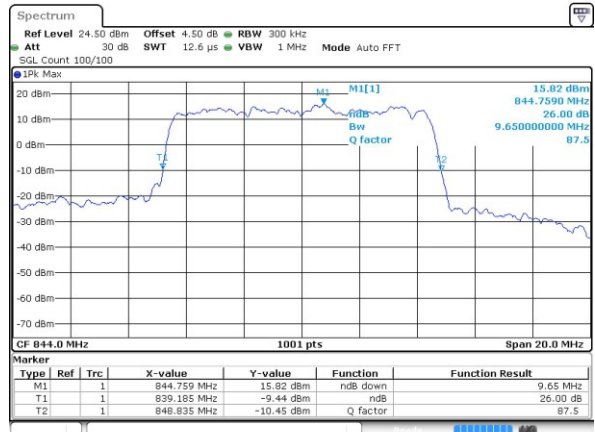

Highest Channel / 10MHz / 16QAM

Date: 29 MAR 2019 02:45:13