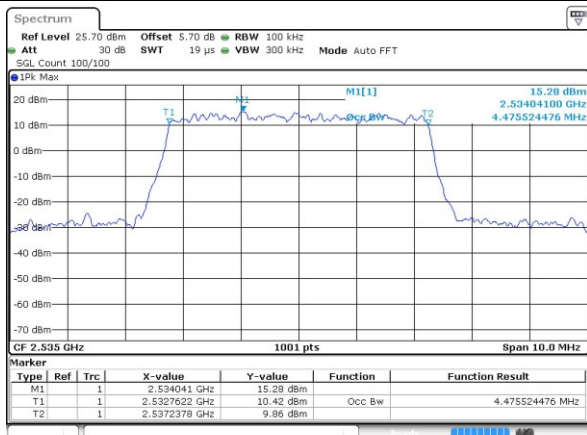

Mode	LTE Band 71 : 99%OBW(MHz)							
BW	5MHz		10MHz		15MHz		20MHz	
Mod.	QPSK	16QAM	QPSK	16QAM	QPSK	16QAM	QPSK	16QAM
Lowest CH	4.48	4.5	9.01	8.99	13.31	13.34	18.34	18.34
Middle CH	4.5	4.49	9.01	8.95	13.4	13.43	18.34	18.22
Highest CH	4.5	4.5	8.97	8.99	13.49	13.46	18.18	18.26

LTE Band 7

Lowest Channel / 5MHz / QPSK

Date: 28 MAR 2019 22:22:17

Lowest Channel / 5MHz / 16QAM

Date: 28 MAR 2019 22:24:40

Middle Channel / 5MHz / QPSK

Date: 28 MAR 2019 22:22:48

Middle Channel / 5MHz / 16QAM

Date: 28 MAR 2019 22:24:10

Highest Channel / 5MHz / QPSK

Date: 28 MAR 2019 22:23:16

Highest Channel / 5MHz / 16QAM

Date: 28 MAR 2019 22:23:44

LTE Band 7

Lowest Channel / 10MHz / QPSK

Date: 28 MAR 2019 22:37:21