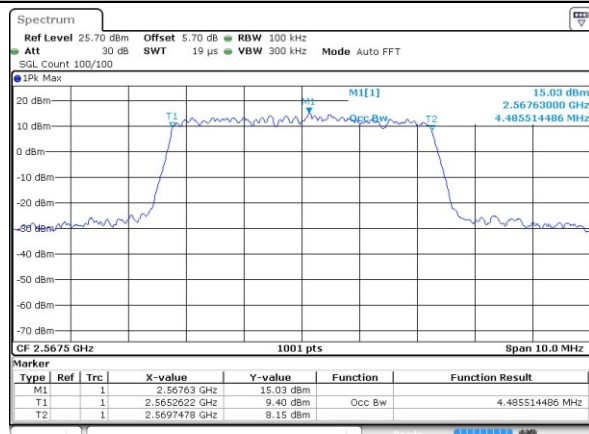

Mode	LTE Band 71 : 99%OBW(MHz)							
BW	5MHz		10MHz		15MHz		20MHz	
Mod.	QPSK	16QAM	QPSK	16QAM	QPSK	16QAM	QPSK	16QAM
Lowest CH	4.48	4.5	9.01	8.99	13.31	13.34	18.34	18.34
Middle CH	4.5	4.49	9.01	8.95	13.4	13.43	18.34	18.22
Highest CH	4.5	4.5	8.97	8.99	13.49	13.46	18.18	18.26

LTE Band 7

Lowest Channel / 5MHz / QPSK

Date: 28 MAR 2019 22:22:17

Lowest Channel / 5MHz / 16QAM

Date: 28 MAR 2019 22:24:40

Middle Channel / 5MHz / QPSK

Date: 28 MAR 2019 22:22:48

Middle Channel / 5MHz / 16QAM

Date: 28 MAR 2019 22:24:10

Highest Channel / 5MHz / QPSK

Date: 28 MAR 2019 22:23:16

Highest Channel / 5MHz / 16QAM

Date: 28 MAR 2019 22:23:44

LTE Band 7

Lowest Channel / 10MHz / QPSK

Date: 28 MAR 2019 22:37:21