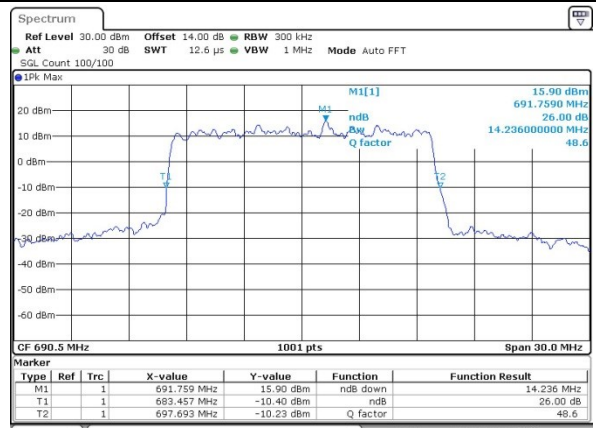

Highest Channel / 10MHz / 16QAM

Date: 6.APR.2019 19:51:17

LTE Band 71

Lowest Channel / 15MHz / QPSK

Date: 8.APR.2019 09:46:16

Lowest Channel / 15MHz / 16QAM

Date: 8.APR.2019 09:49:01

Middle Channel / 15MHz / QPSK

Date: 8.APR.2019 10:00:44

Middle Channel / 15MHz / 16QAM

Date: 8.APR.2019 09:59:56

Highest Channel / 15MHz / QPSK

Date: 8.APR.2019 10:04:42

Highest Channel / 15MHz / 16QAM

Date: 8.APR.2019 10:06:29

LTE Band 71