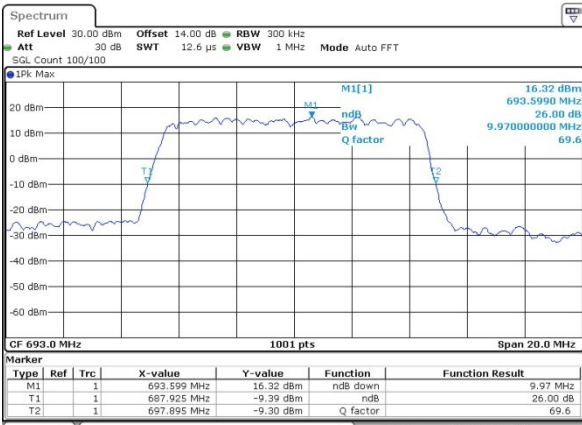

Date: 6.APR.2019 19:03:31

Highest Channel / 5MHz / QPSK

Date: 6.APR.2019 19:06:19

Highest Channel / 5MHz / 16QAM

Date: 6.APR.2019 19:08:40

LTE Band 71

Lowest Channel / 10MHz / QPSK

Date: 6.APR.2019 19:21:47

Lowest Channel / 10MHz / 16QAM

Date: 6.APR.2019 19:23:13

Middle Channel / 10MHz / QPSK

Date: 6.APR.2019 19:32:34

Middle Channel / 10MHz / 16QAM

Date: 6.APR.2019 19:33:16

Highest Channel / 10MHz / QPSK

Date: 6.APR.2019 19:48:39

Highest Channel / 10MHz / 16QAM

Date: 6.APR.2019 19:51:17

LTE Band 71

Lowest Channel / 15MHz / QPSK

Date: 8.APR.2019 09:46:16

Lowest Channel / 15MHz / 16QAM

Date: 8.APR.2019 09:49:01

Middle Channel / 15MHz / QPSK