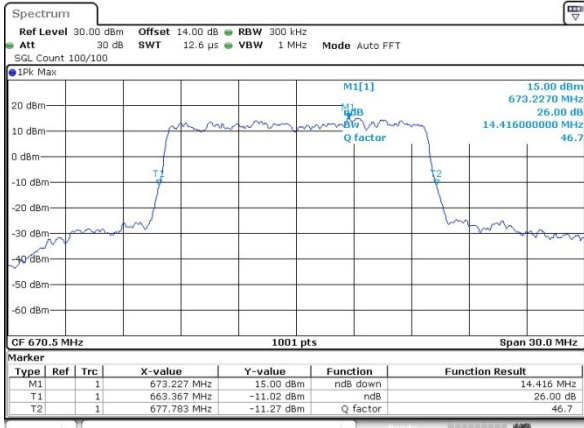

Highest Channel / 10MHz / 16QAM

Date: 6.APR.2019 19:51:17

LTE Band 71

Lowest Channel / 15MHz / QPSK

Date: 8.APR.2019 09:46:16

Lowest Channel / 15MHz / 16QAM

Date: 8.APR.2019 09:49:01

Middle Channel / 15MHz / QPSK

Date: 8.APR.2019 10:00:44

Middle Channel / 15MHz / 16QAM

Date: 8.APR.2019 09:59:56

Highest Channel / 15MHz / QPSK

Date: 8.APR.2019 10:04:42

Highest Channel / 15MHz / 16QAM

Date: 8.APR.2019 10:06:29

LTE Band 71