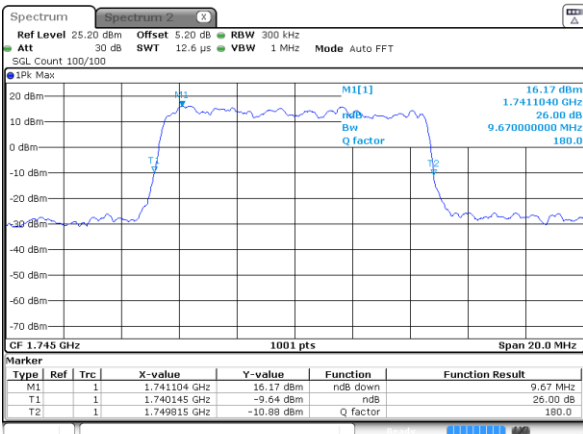

Date: 31 MAR 2019 19:19:56

LTE Band 66

Lowest Channel / 10MHz / QPSK

Date: 31 MAR 2019 19:02:24

Lowest Channel / 10MHz / 16QAM

Date: 31 MAR 2019 19:01:20

Middle Channel / 10MHz / QPSK

Date: 31 MAR 2019 18:55:35

Middle Channel / 10MHz / 16QAM

Date: 31 MAR 2019 18:56:13

Highest Channel / 10MHz / QPSK

Date: 31 MAR 2019 19:04:45

Highest Channel / 10MHz / 16QAM

Date: 31 MAR 2019 19:05:21

LTE Band 66

Lowest Channel / 15MHz / QPSK