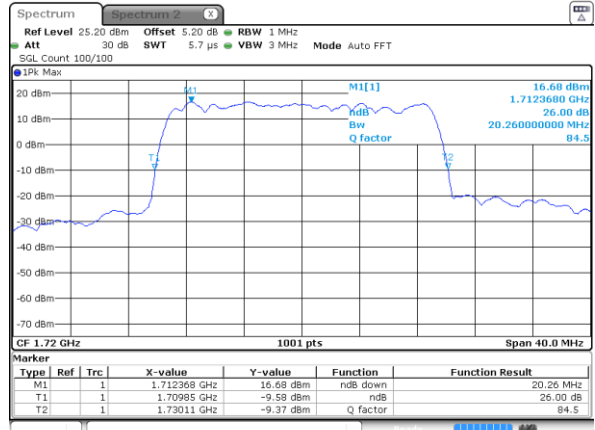

Date: 31 MAR 2019 18:49:38

Highest Channel / 15MHz / 16QAM

Date: 31 MAR 2019 18:50:18

LTE Band 66

Lowest Channel / 20MHz / QPSK

Date: 31 MAR 2019 17:50:59

Lowest Channel / 20MHz / 16QAM

Date: 31 MAR 2019 17:50:17