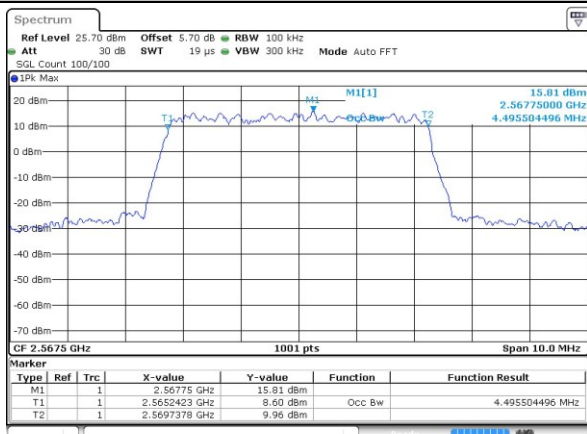

Mode	LTE Band 71 : 99%OBW(MHz)							
BW	5MHz		10MHz		15MHz		20MHz	
Mod.	QPSK	16QAM	QPSK	16QAM	QPSK	16QAM	QPSK	16QAM
Lowest CH	4.48	4.5	9.01	8.99	13.31	13.34	18.34	18.34
Middle CH	4.5	4.49	9.01	8.95	13.4	13.43	18.34	18.22
Highest CH	4.5	4.5	8.97	8.99	13.49	13.46	18.18	18.26

LTE Band 7

Lowest Channel / 5MHz / QPSK

Date: 28 MAR 2019 22:22:17

Lowest Channel / 5MHz / 16QAM

Date: 28 MAR 2019 22:24:40

Middle Channel / 5MHz / QPSK

Date: 28 MAR 2019 22:22:48

Middle Channel / 5MHz / 16QAM

Date: 28 MAR 2019 22:24:10

Highest Channel / 5MHz / QPSK

Date: 28 MAR 2019 22:23:16

Highest Channel / 5MHz / 16QAM

Date: 28 MAR 2019 22:23:44

LTE Band 7

Lowest Channel / 10MHz / QPSK

Date: 28 MAR 2019 22:37:21