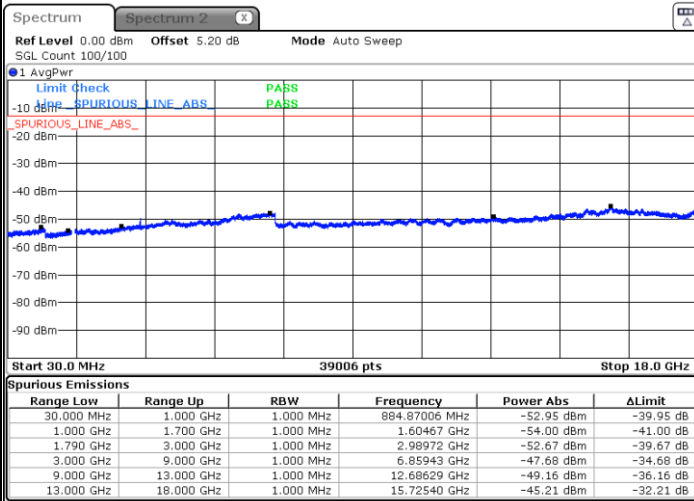

Middle Channel / 16QAM

Date: 31.MAR.2019 18:58:06

Date: 31.MAR.2019 18:57:14

Highest Channel / QPSK

Highest Channel / 16QAM

Date: 31.MAR.2019 19:07:55

Date: 31.MAR.2019 19:06:25

LTE Band 66 / 15MHz

Lowest Channel / QPSK

Lowest Channel / 16QAM

Date: 31.MAR.2019 18:00:59

Date: 31.MAR.2019 18:01:49

Middle Channel / QPSK

Middle Channel / 16QAM

Date: 31.MAR.2019 17:59:40

Date: 31.MAR.2019 17:58:46

LTE Band 66 / 15MHz

Highest Channel / QPSK

Date: 31.MAR.2019 18:52:23

Highest Channel / 16QAM

Date: 31.MAR.2019 18:51:35

LTE Band 66 / 20MHz

Lowest Channel / QPSK

Date: 31.MAR.2019 17:53:02

Lowest Channel / 16QAM

Date: 31.MAR.2019 17:55:06

LTE Band 66 / 20MHz

Middle Channel / QPSK

Middle Channel / 16QAM

Date: 31.MAR.2019 17:43:47

Date: 31.MAR.2019 17:40:36

Highest Channel / QPSK