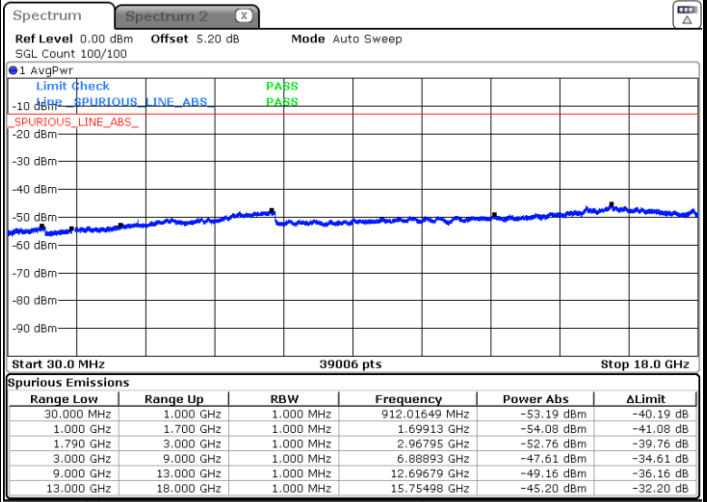

Lowest Channel / 16QAM

Date: 31.MAR.2019 19:30:57

LTE Band 66 / 3MHz

Middle Channel / QPSK

Middle Channel / 16QAM

Date: 31.MAR.2019 19:27:54

Date: 31.MAR.2019 19:27:12

Highest Channel / QPSK

Highest Channel / 16QAM

Date: 31.MAR.2019 19:39:25

Date: 31.MAR.2019 19:38:28

LTE Band 66 / 5MHz

Lowest Channel / QPSK

Lowest Channel / 16QAM

Date: 31.MAR.2019 19:14:28

Date: 31.MAR.2019 19:15:34

Middle Channel / QPSK

Middle Channel / 16QAM

Date: 31.MAR.2019 19:12:49

Date: 31.MAR.2019 19:12:03

LTE Band 66 / 5MHz

Highest Channel / QPSK

Date: 31.MAR.2019 19:23:19

Highest Channel / 16QAM