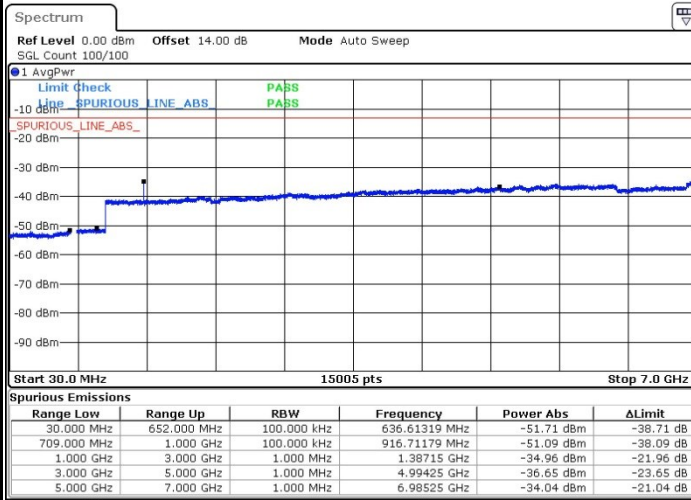

Highest Channel / 16QAM

Date: 31.MAR.2019 17:45:17

Date: 31.MAR.2019 17:46:18

LTE Band 71 / 5MHz

Lowest Channel / QPSK

Date: 6.APR.2019 18:34:01

Lowest Channel / 16QAM

Date: 6.APR.2019 18:29:44

Middle Channel / QPSK

Date: 6.APR.2019 18:58:02

Middle Channel / 16QAM

Date: 6.APR.2019 19:00:31

LTE Band 71 / 5MHz

Highest Channel / QPSK

Date: 6.APR.2019 19:13:38

Highest Channel / 16QAM

Date: 6.APR.2019 19:11:20

LTE Band 71 / 10MHz

Lowest Channel / QPSK

Date: 6.APR.2019 19:29:30

Lowest Channel / 16QAM

Date: 6.APR.2019 19:26:06

LTE Band 71 / 10MHz

Middle Channel / QPSK