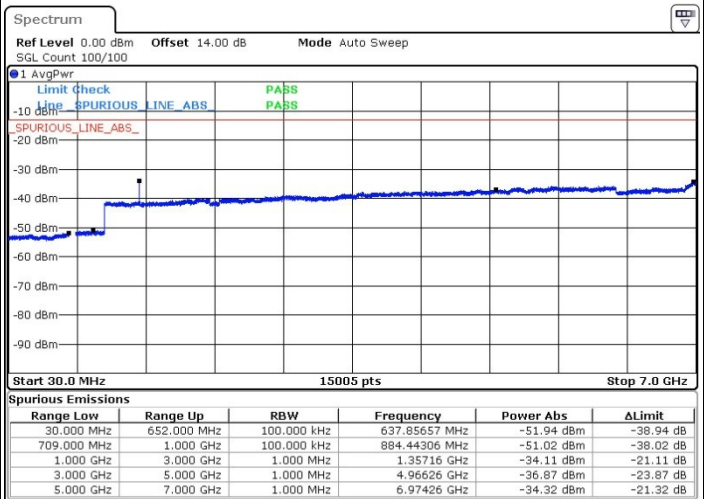

Lowest Channel / 16QAM

Date: 31.MAR.2019 17:55:06

LTE Band 66 / 20MHz

Middle Channel / QPSK

Middle Channel / 16QAM

Date: 31.MAR.2019 17:43:47

Date: 31.MAR.2019 17:40:36

Highest Channel / QPSK

Highest Channel / 16QAM

Date: 31.MAR.2019 17:45:17

Date: 31.MAR.2019 17:46:18

LTE Band 71 / 5MHz

Lowest Channel / QPSK

Date: 6.APR.2019 18:34:01

Lowest Channel / 16QAM

Date: 6.APR.2019 18:29:44

Middle Channel / QPSK

Date: 6.APR.2019 18:58:02

Middle Channel / 16QAM

Date: 6.APR.2019 19:00:31

LTE Band 71 / 5MHz

Highest Channel / QPSK

Date: 6.APR.2019 19:13:38

Highest Channel / 16QAM