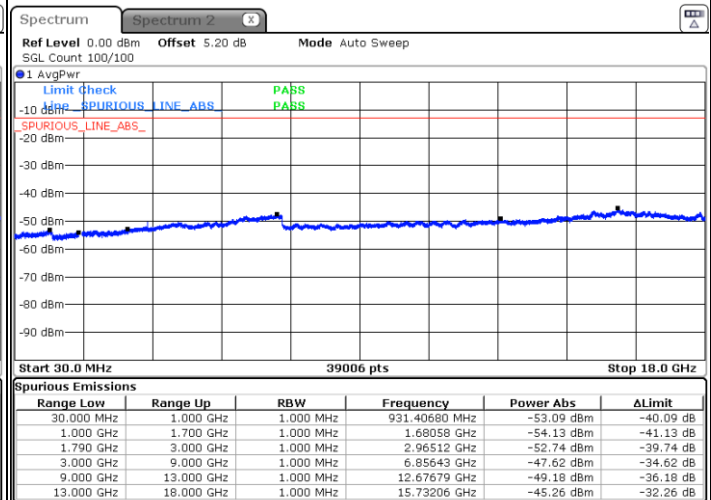

Date: 29 MAR 2019 02:59:04

Date: 29 MAR 2019 03:00:30

LTE Band 26 / 15MHz

Highest Channel / QPSK

Highest Channel / 16QAM

Date: 29.MAR.2019 02:59:32

Date: 29.MAR.2019 03:00:03

LTE Band 66 / 1.4MHz

Lowest Channel / QPSK

Lowest Channel / 16QAM

Date: 31.MAR.2019 19:48:05

Date: 31.MAR.2019 19:53:36

Middle Channel / QPSK

Middle Channel / 16QAM

Date: 31.MAR.2019 19:46:05

Date: 31.MAR.2019 19:44:41

LTE Band 66 / 1.4MHz

Highest Channel / QPSK

Date: 31.MAR.2019 19:56:36

Highest Channel / 16QAM

Date: 31.MAR.2019 19:58:28

LTE Band 66 / 3MHz

Lowest Channel / QPSK

Date: 31.MAR.2019 19:30:11

Lowest Channel / 16QAM

Date: 31.MAR.2019 19:30:57

LTE Band 66 / 3MHz

Middle Channel / QPSK

Middle Channel / 16QAM

Date: 31.MAR.2019 19:27:54

Date: 31.MAR.2019 19:27:12

Highest Channel / QPSK