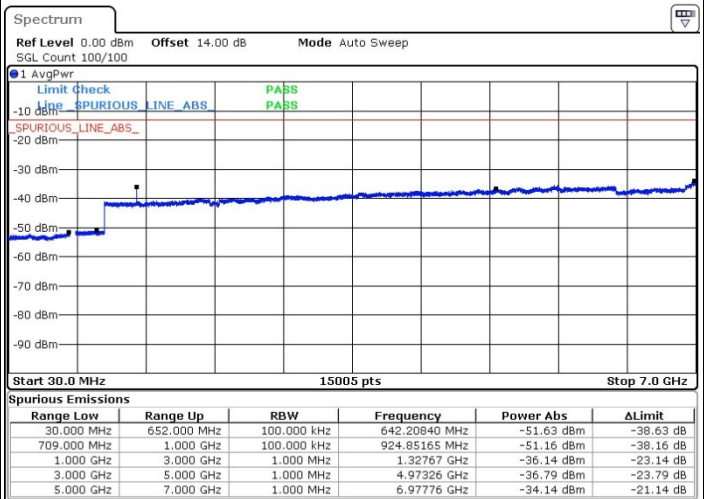

Middle Channel / QPSK

Date: 6.APR.2019 18:58:02

Middle Channel / 16QAM

Date: 6.APR.2019 19:00:31

LTE Band 71 / 5MHz

Highest Channel / QPSK

Date: 6.APR.2019 19:13:38

Highest Channel / 16QAM

Date: 6.APR.2019 19:11:20

LTE Band 71 / 10MHz

Lowest Channel / QPSK

Date: 6.APR.2019 19:29:30

Lowest Channel / 16QAM

Date: 6.APR.2019 19:26:06

LTE Band 71 / 10MHz

Middle Channel / QPSK

Middle Channel / 16QAM

Date: 6.APR.2019 19:36:17

Date: 6.APR.2019 19:34:23

Highest Channel / QPSK

Highest Channel / 16QAM

Date: 6.APR.2019 19:37:25

Date: 6.APR.2019 19:38:02

LTE Band 71 / 15MHz