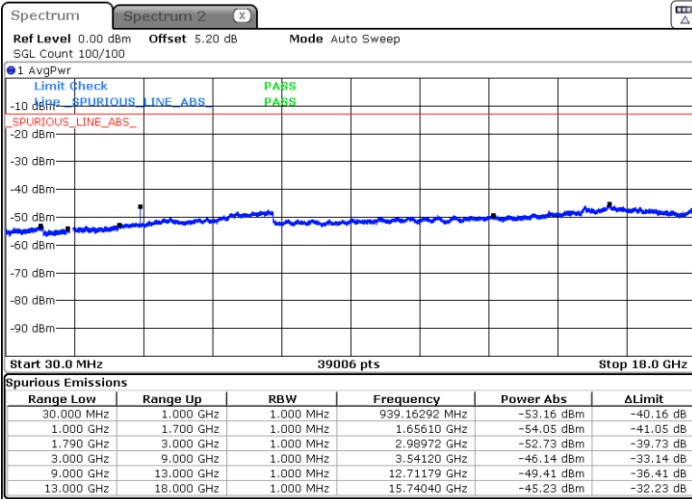

Date: 31.MAR.2019 19:21:16

LTE Band 66 / 10MHz

Lowest Channel / QPSK

Date: 31.MAR.2019 18:58:53

Lowest Channel / 16QAM

Date: 31.MAR.2019 19:00:19

LTE Band 66 / 10MHz

Middle Channel / QPSK

Middle Channel / 16QAM

Date: 31.MAR.2019 18:58:06

Date: 31.MAR.2019 18:57:14

Highest Channel / QPSK

Highest Channel / 16QAM

Date: 31.MAR.2019 19:07:55

Date: 31.MAR.2019 19:06:25

LTE Band 66 / 15MHz

LTE Band 66 / 15MHz

Highest Channel / QPSK

Date: 31.MAR.2019 18:52:23

Highest Channel / 16QAM

Date: 31.MAR.2019 18:51:35

LTE Band 66 / 20MHz

Lowest Channel / QPSK

Date: 31.MAR.2019 17:53:02