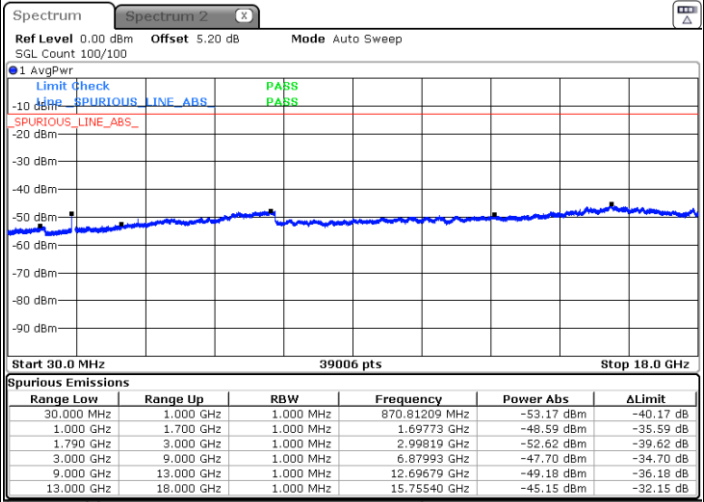

Date: 31.MAR.2019 19:21:16

LTE Band 66 / 10MHz

Lowest Channel / QPSK

Date: 31.MAR.2019 18:58:53

Lowest Channel / 16QAM

Date: 31.MAR.2019 19:00:19

LTE Band 66 / 10MHz

Middle Channel / QPSK

Middle Channel / 16QAM

Date: 31.MAR.2019 18:58:06

Date: 31.MAR.2019 18:57:14

Highest Channel / QPSK

Highest Channel / 16QAM

Date: 31.MAR.2019 19:07:55

Date: 31.MAR.2019 19:06:25

LTE Band 66 / 15MHz

Lowest Channel / QPSK

Lowest Channel / 16QAM

Date: 31.MAR.2019 18:00:59

Date: 31.MAR.2019 18:01:49

Middle Channel / QPSK

Middle Channel / 16QAM

Date: 31.MAR.2019 17:59:40

Date: 31.MAR.2019 17:58:46

LTE Band 66 / 15MHz

Highest Channel / QPSK

Date: 31.MAR.2019 18:52:23

Highest Channel / 16QAM

Date: 31.MAR.2019 18:51:35

LTE Band 66 / 20MHz

Lowest Channel / QPSK

Date: 31.MAR.2019 17:53:02