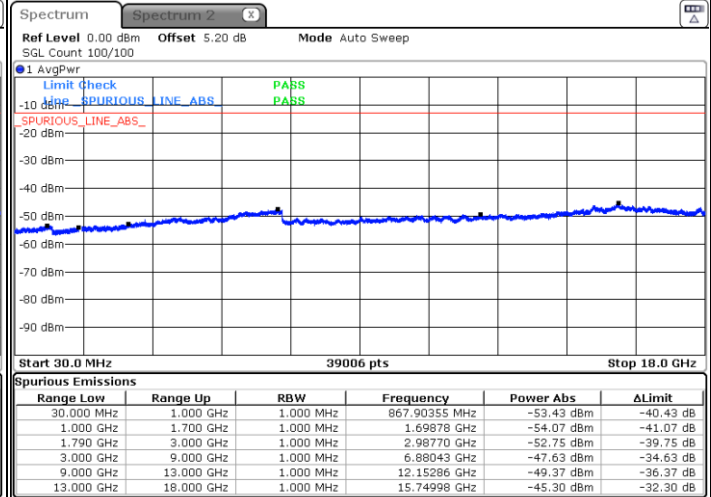

Date: 31.MAR.2019 19:53:36