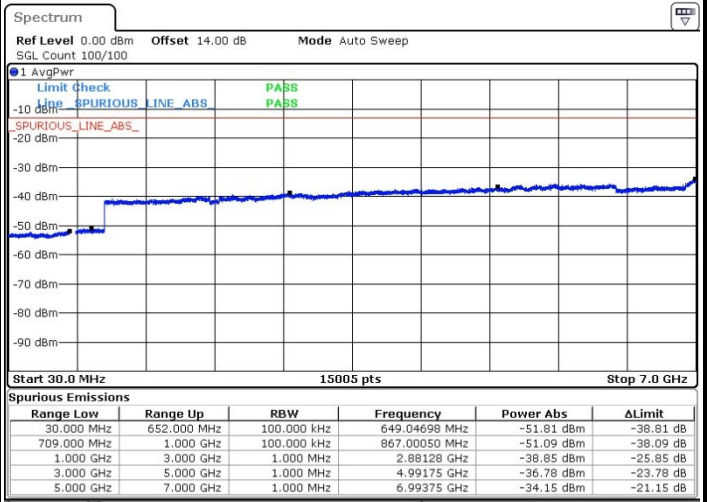

Date: 6.APR.2019 19:11:20

LTE Band 71 / 10MHz

Lowest Channel / QPSK

Date: 6.APR.2019 19:29:30

Lowest Channel / 16QAM

Date: 6.APR.2019 19:26:06

LTE Band 71 / 10MHz

Middle Channel / QPSK

Middle Channel / 16QAM

Date: 6.APR.2019 19:36:17

Date: 6.APR.2019 19:34:23

Highest Channel / QPSK

Highest Channel / 16QAM

Date: 6.APR.2019 19:37:25

Date: 6.APR.2019 19:38:02

LTE Band 71 / 15MHz

Lowest Channel / QPSK

Lowest Channel / 16QAM

Date: 8.APR.2019 09:54:31

Date: 8.APR.2019 09:52:09

Middle Channel / QPSK

Middle Channel / 16QAM

Date: 8.APR.2019 09:57:25

Date: 8.APR.2019 09:58:21