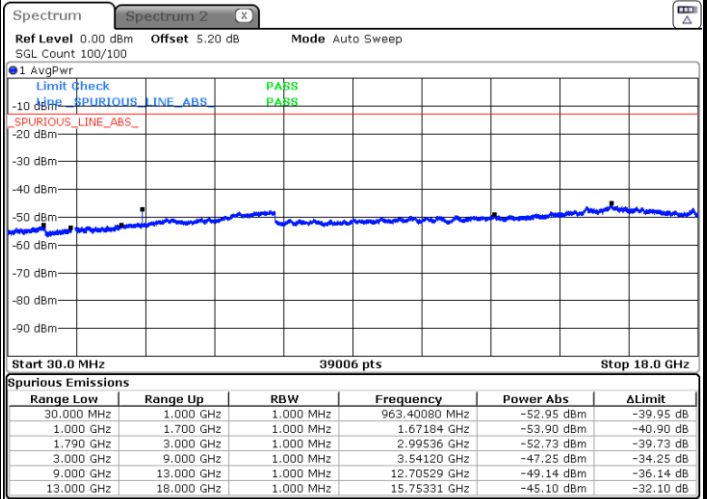

Date: 31.MAR.2019 19:21:16

LTE Band 66 / 10MHz

Lowest Channel / QPSK

Date: 31.MAR.2019 18:58:53

Lowest Channel / 16QAM

Date: 31.MAR.2019 19:00:19

LTE Band 66 / 10MHz

Middle Channel / QPSK

Middle Channel / 16QAM

Date: 31.MAR.2019 18:58:06

Date: 31.MAR.2019 18:57:14

Highest Channel / QPSK

Highest Channel / 16QAM

Date: 31.MAR.2019 19:07:55

Date: 31.MAR.2019 19:06:25

LTE Band 66 / 15MHz

LTE Band 66 / 15MHz

Highest Channel / QPSK

Date: 31.MAR.2019 18:52:23

Highest Channel / 16QAM

Date: 31.MAR.2019 18:51:35

LTE Band 66 / 20MHz

Lowest Channel / QPSK

Date: 31.MAR.2019 17:53:02