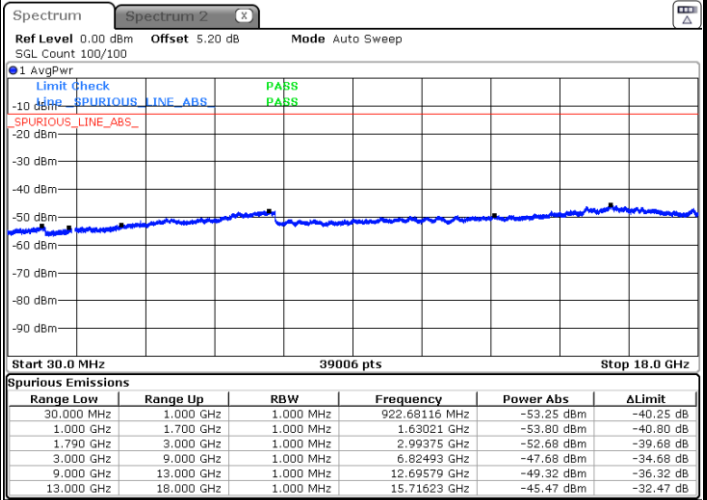

LTE Band 66 / 1.4MHz

Highest Channel / QPSK

Date: 31.MAR.2019 19:56:36

Highest Channel / 16QAM

Date: 31.MAR.2019 19:58:28

LTE Band 66 / 3MHz

Lowest Channel / QPSK

Date: 31.MAR.2019 19:30:11

Lowest Channel / 16QAM

Date: 31.MAR.2019 19:30:57

LTE Band 66 / 3MHz

Middle Channel / QPSK

Middle Channel / 16QAM

Date: 31.MAR.2019 19:27:54

Date: 31.MAR.2019 19:27:12

Highest Channel / QPSK

Highest Channel / 16QAM

Date: 31.MAR.2019 19:39:25

Date: 31.MAR.2019 19:38:28

LTE Band 66 / 5MHz

Lowest Channel / QPSK

Lowest Channel / 16QAM

Date: 31.MAR.2019 19:14:28

Date: 31.MAR.2019 19:15:34