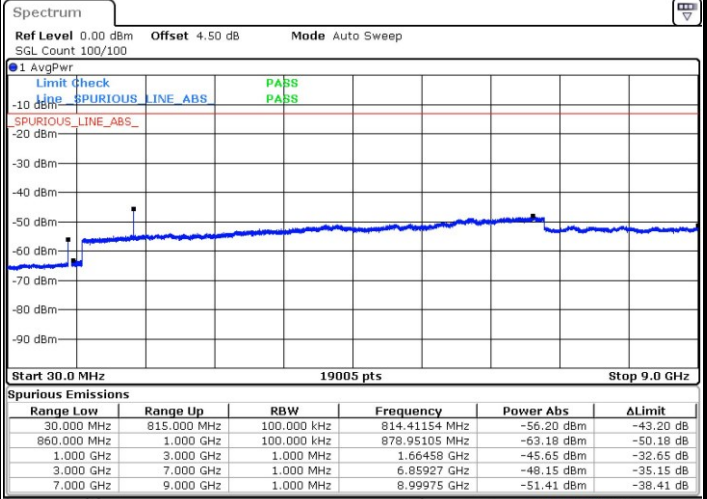

LTE Band 26 / 10MHz

Middle Channel / QPSK

Middle Channel / 16QAM

Date: 29 MAR 2019 02:47:46

Date: 29 MAR 2019 02:49:09

Highest Channel / QPSK

Highest Channel / 16QAM

Date: 29 MAR 2019 02:48:13

Date: 29 MAR 2019 02:48:42

LTE Band 26 / 15MHz

Lowest Channel / QPSK

Lowest Channel / 16QAM

Date: 29 MAR 2019 02:57:51

Date: 29 MAR 2019 03:00:57

Middle Channel / QPSK

Middle Channel / 16QAM

Date: 29 MAR 2019 02:59:04

Date: 29 MAR 2019 03:00:30

LTE Band 26 / 15MHz

Highest Channel / QPSK

Highest Channel / 16QAM

Date: 29.MAR.2019 02:59:32

Date: 29.MAR.2019 03:00:03

LTE Band 66 / 1.4MHz