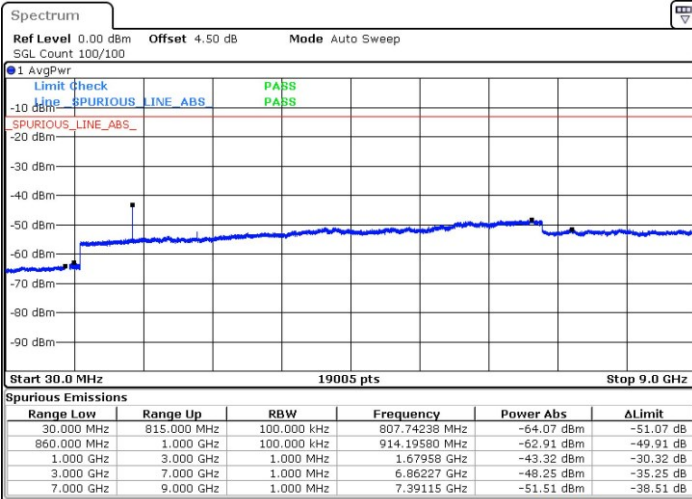

LTE Band 26 / 10MHz

Middle Channel / QPSK

Middle Channel / 16QAM

Date: 29 MAR 2019 02:47:46

Date: 29 MAR 2019 02:49:09

Highest Channel / QPSK

Highest Channel / 16QAM

Date: 29 MAR 2019 02:48:13