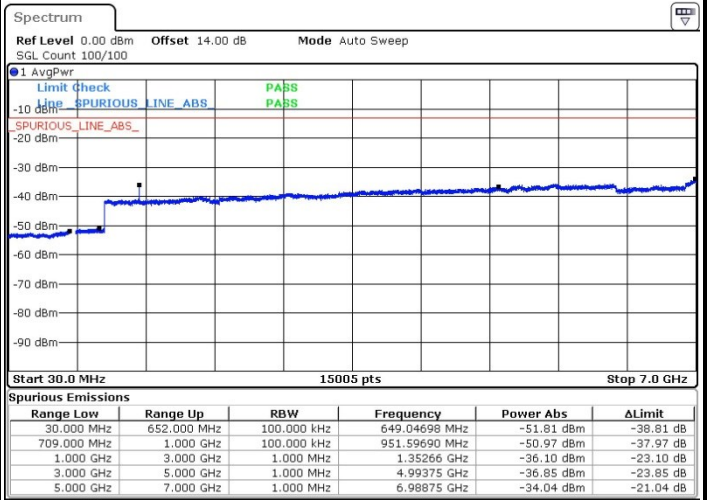

Middle Channel / QPSK

Date: 6.APR.2019 18:58:02

Middle Channel / 16QAM

Date: 6.APR.2019 19:00:31

LTE Band 71 / 5MHz

Highest Channel / QPSK

Date: 6.APR.2019 19:13:38

Highest Channel / 16QAM

Date: 6.APR.2019 19:11:20

LTE Band 71 / 10MHz

Lowest Channel / QPSK

Date: 6.APR.2019 19:29:30

Lowest Channel / 16QAM

Date: 6.APR.2019 19:26:06

LTE Band 71 / 10MHz

Middle Channel / QPSK

Middle Channel / 16QAM

Date: 6.APR.2019 19:36:17

Date: 6.APR.2019 19:34:23

Highest Channel / QPSK

Highest Channel / 16QAM

Date: 6.APR.2019 19:37:25

Date: 6.APR.2019 19:38:02

LTE Band 71 / 15MHz