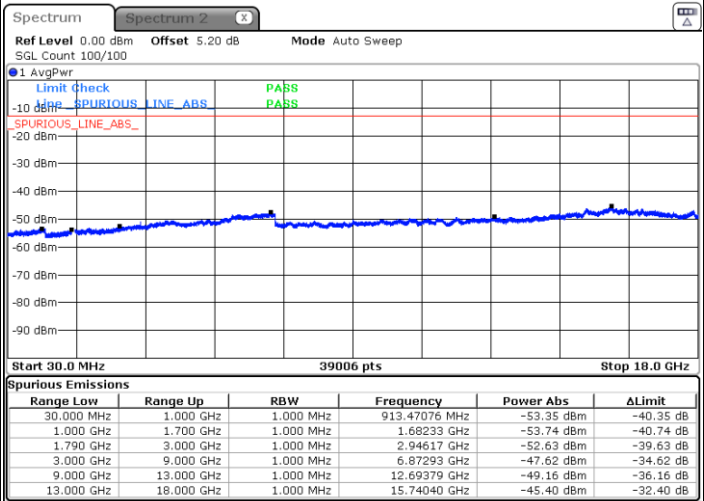

Middle Channel / 16QAM

Date: 31.MAR.2019 18:58:06

Date: 31.MAR.2019 18:57:14

Highest Channel / QPSK

Highest Channel / 16QAM

Date: 31.MAR.2019 19:07:55

Date: 31.MAR.2019 19:06:25

LTE Band 66 / 15MHz

Lowest Channel / QPSK

Lowest Channel / 16QAM

Date: 31.MAR.2019 18:00:59

Date: 31.MAR.2019 18:01:49

Middle Channel / QPSK

Middle Channel / 16QAM

Date: 31.MAR.2019 17:59:40

Date: 31.MAR.2019 17:58:46

LTE Band 66 / 15MHz

Highest Channel / QPSK

Date: 31.MAR.2019 18:52:23

Highest Channel / 16QAM

Date: 31.MAR.2019 18:51:35

LTE Band 66 / 20MHz

Lowest Channel / QPSK

Date: 31.MAR.2019 17:53:02

Lowest Channel / 16QAM

Date: 31.MAR.2019 17:55:06

LTE Band 66 / 20MHz

Middle Channel / QPSK

Middle Channel / 16QAM

Date: 31.MAR.2019 17:43:47

Date: 31.MAR.2019 17:40:36

Highest Channel / QPSK