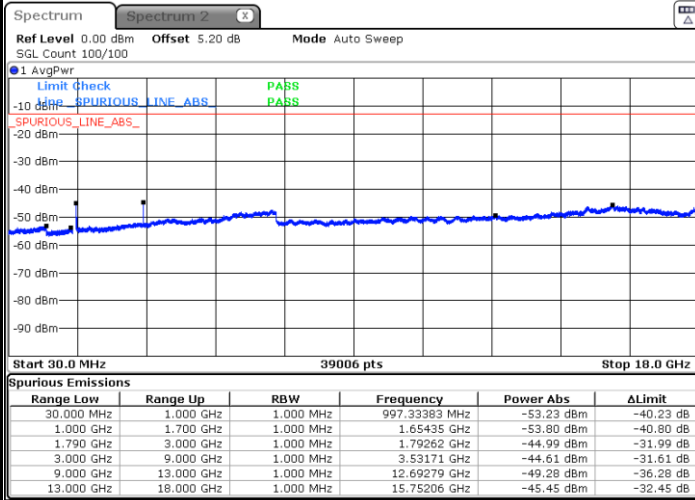

Middle Channel / 16QAM

Date: 31.MAR.2019 18:58:06

Date: 31.MAR.2019 18:57:14

Highest Channel / QPSK

Highest Channel / 16QAM

Date: 31.MAR.2019 19:07:55

Date: 31.MAR.2019 19:06:25

LTE Band 66 / 15MHz

Lowest Channel / QPSK

Lowest Channel / 16QAM

Date: 31.MAR.2019 18:00:59

Date: 31.MAR.2019 18:01:49

Middle Channel / QPSK

Middle Channel / 16QAM

Date: 31.MAR.2019 17:59:40

Date: 31.MAR.2019 17:58:46

LTE Band 66 / 15MHz

Highest Channel / QPSK

Date: 31.MAR.2019 18:52:23

Highest Channel / 16QAM

Date: 31.MAR.2019 18:51:35

LTE Band 66 / 20MHz

Lowest Channel / QPSK

Date: 31.MAR.2019 17:53:02

Lowest Channel / 16QAM

Date: 31.MAR.2019 17:55:06

LTE Band 66 / 20MHz

Middle Channel / QPSK

Middle Channel / 16QAM

Date: 31.MAR.2019 17:43:47

Date: 31.MAR.2019 17:40:36

Highest Channel / QPSK