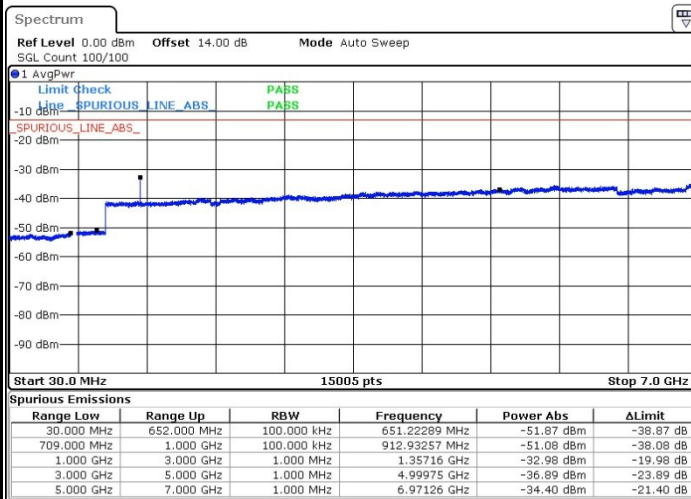

Lowest Channel / 16QAM

Date: 31.MAR.2019 17:55:06

LTE Band 66 / 20MHz

Middle Channel / QPSK

Middle Channel / 16QAM

Date: 31.MAR.2019 17:43:47

Date: 31.MAR.2019 17:40:36

Highest Channel / QPSK

Highest Channel / 16QAM

Date: 31.MAR.2019 17:45:17

Date: 31.MAR.2019 17:46:18

LTE Band 71 / 5MHz

Lowest Channel / QPSK

Date: 6.APR.2019 18:34:01

Lowest Channel / 16QAM

Date: 6.APR.2019 18:29:44

Middle Channel / QPSK

Date: 6.APR.2019 18:58:02

Middle Channel / 16QAM

Date: 6.APR.2019 19:00:31

LTE Band 71 / 5MHz

Highest Channel / QPSK

Date: 6.APR.2019 19:13:38

Highest Channel / 16QAM