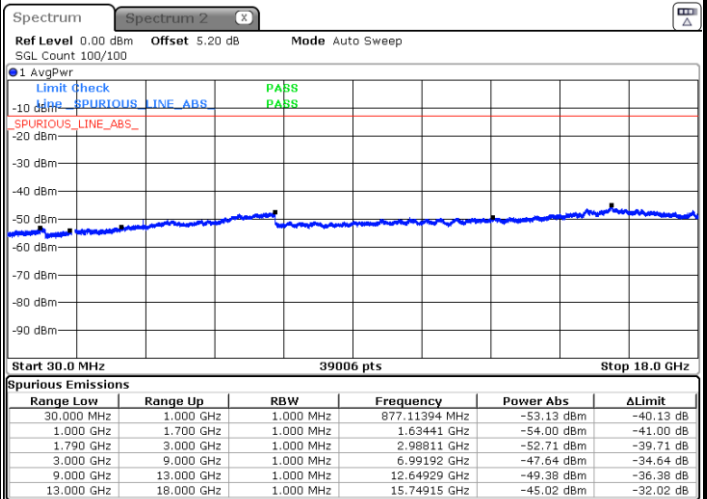

LTE Band 66 / 1.4MHz

Highest Channel / QPSK

Date: 31.MAR.2019 19:56:36

Highest Channel / 16QAM

Date: 31.MAR.2019 19:58:28

LTE Band 66 / 3MHz

Lowest Channel / QPSK

Date: 31.MAR.2019 19:30:11

Lowest Channel / 16QAM

Date: 31.MAR.2019 19:30:57

LTE Band 66 / 3MHz

Middle Channel / QPSK

Middle Channel / 16QAM

Date: 31.MAR.2019 19:27:54

Date: 31.MAR.2019 19:27:12

Highest Channel / QPSK

Highest Channel / 16QAM

Date: 31.MAR.2019 19:39:25

Date: 31.MAR.2019 19:38:28

LTE Band 66 / 5MHz

Lowest Channel / QPSK

Lowest Channel / 16QAM

Date: 31.MAR.2019 19:14:28

Date: 31.MAR.2019 19:15:34

Middle Channel / QPSK

Middle Channel / 16QAM

Date: 31.MAR.2019 19:12:49

Date: 31.MAR.2019 19:12:03

LTE Band 66 / 5MHz

Highest Channel / QPSK

Date: 31.MAR.2019 19:23:19

Highest Channel / 16QAM