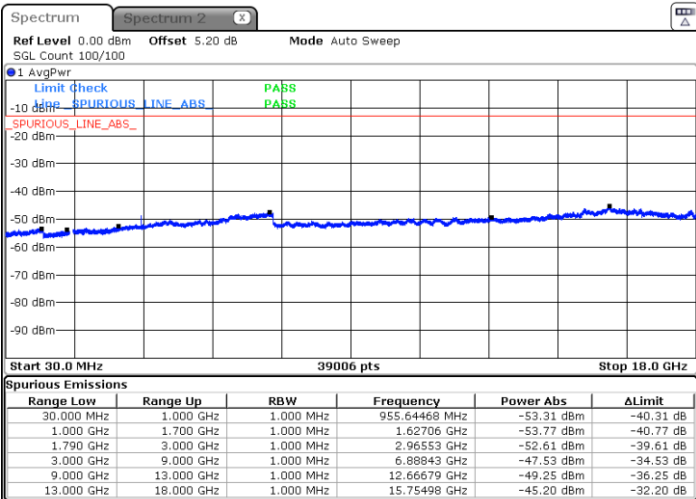

LTE Band 66 / 1.4MHz

Highest Channel / QPSK

Date: 31.MAR.2019 19:56:36

Highest Channel / 16QAM

Date: 31.MAR.2019 19:58:28

LTE Band 66 / 3MHz

Lowest Channel / QPSK

Date: 31.MAR.2019 19:30:11

Lowest Channel / 16QAM

Date: 31.MAR.2019 19:30:57

LTE Band 66 / 3MHz

Middle Channel / QPSK

Middle Channel / 16QAM

Date: 31.MAR.2019 19:27:54

Date: 31.MAR.2019 19:27:12

Highest Channel / QPSK

Highest Channel / 16QAM

Date: 31.MAR.2019 19:39:25

Date: 31.MAR.2019 19:38:28

LTE Band 66 / 5MHz

Lowest Channel / QPSK

Lowest Channel / 16QAM

Date: 31.MAR.2019 19:14:28

Date: 31.MAR.2019 19:15:34