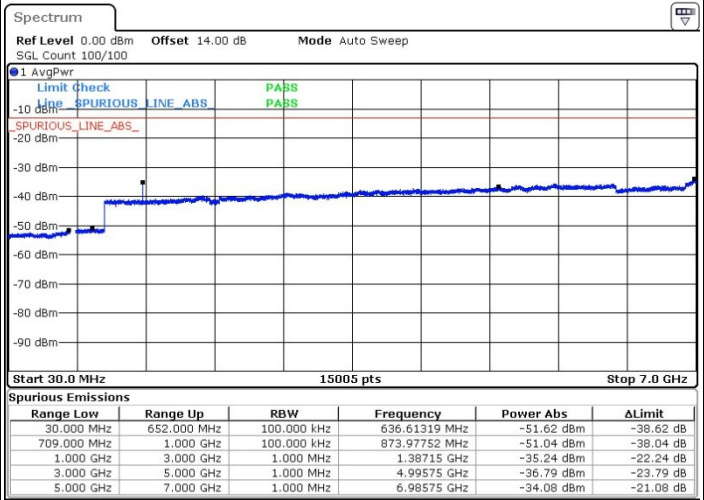

Highest Channel / 16QAM

Date: 31.MAR.2019 17:45:17

Date: 31.MAR.2019 17:46:18

LTE Band 71 / 5MHz

Lowest Channel / QPSK

Date: 6.APR.2019 18:34:01

Lowest Channel / 16QAM

Date: 6.APR.2019 18:29:44

Middle Channel / QPSK

Date: 6.APR.2019 18:58:02

Middle Channel / 16QAM

Date: 6.APR.2019 19:00:31

LTE Band 71 / 5MHz

Highest Channel / QPSK

Date: 6.APR.2019 19:13:38

Highest Channel / 16QAM

Date: 6.APR.2019 19:11:20

LTE Band 71 / 10MHz

Lowest Channel / QPSK

Date: 6.APR.2019 19:29:30

Lowest Channel / 16QAM

Date: 6.APR.2019 19:26:06

LTE Band 71 / 10MHz

Middle Channel / QPSK