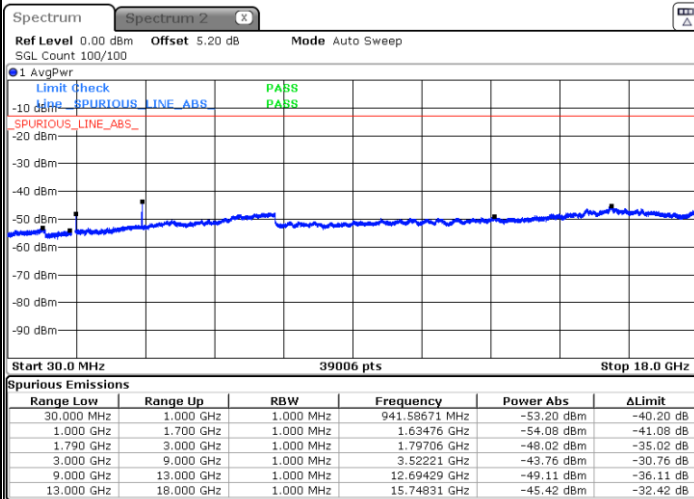

LTE Band 66 / 15MHz

Highest Channel / QPSK

Date: 31.MAR.2019 18:52:23

Highest Channel / 16QAM

Date: 31.MAR.2019 18:51:35

LTE Band 66 / 20MHz

Lowest Channel / QPSK

Date: 31.MAR.2019 17:53:02

Lowest Channel / 16QAM

Date: 31.MAR.2019 17:55:06

LTE Band 66 / 20MHz

Middle Channel / QPSK

Middle Channel / 16QAM

Date: 31.MAR.2019 17:43:47

Date: 31.MAR.2019 17:40:36

Highest Channel / QPSK

Highest Channel / 16QAM

Date: 31.MAR.2019 17:45:17

Date: 31.MAR.2019 17:46:18

LTE Band 71 / 5MHz

Lowest Channel / QPSK

Date: 6.APR.2019 18:34:01

Lowest Channel / 16QAM

Date: 6.APR.2019 18:29:44