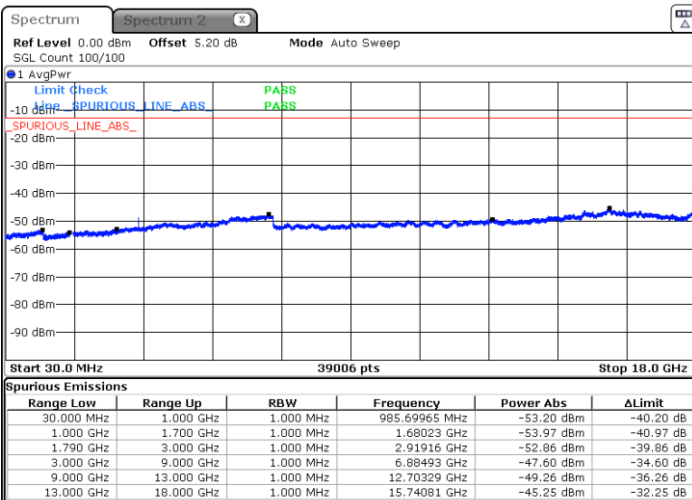

Date: 29 MAR 2019 02:59:04

Date: 29 MAR 2019 03:00:30

LTE Band 26 / 15MHz

Highest Channel / QPSK

Highest Channel / 16QAM

Date: 29.MAR.2019 02:59:32

Date: 29.MAR.2019 03:00:03

LTE Band 66 / 1.4MHz

Lowest Channel / QPSK

Lowest Channel / 16QAM

Date: 31.MAR.2019 19:48:05

Date: 31.MAR.2019 19:53:36

Middle Channel / QPSK

Middle Channel / 16QAM

Date: 31.MAR.2019 19:46:05

Date: 31.MAR.2019 19:44:41

LTE Band 66 / 1.4MHz

Highest Channel / QPSK

Date: 31.MAR.2019 19:56:36

Highest Channel / 16QAM

Date: 31.MAR.2019 19:58:28

LTE Band 66 / 3MHz

Lowest Channel / QPSK

Date: 31.MAR.2019 19:30:11

Lowest Channel / 16QAM

Date: 31.MAR.2019 19:30:57

LTE Band 66 / 3MHz

Middle Channel / QPSK

Middle Channel / 16QAM

Date: 31.MAR.2019 19:27:54

Date: 31.MAR.2019 19:27:12

Highest Channel / QPSK