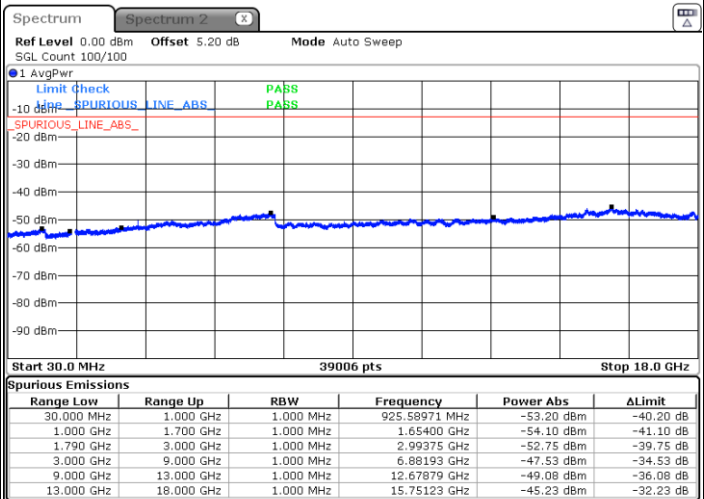

LTE Band 66 / 15MHz

Highest Channel / QPSK

Date: 31.MAR.2019 18:52:23

Highest Channel / 16QAM

Date: 31.MAR.2019 18:51:35

LTE Band 66 / 20MHz

Lowest Channel / QPSK

Date: 31.MAR.2019 17:53:02

Lowest Channel / 16QAM

Date: 31.MAR.2019 17:55:06

LTE Band 66 / 20MHz

Middle Channel / QPSK

Middle Channel / 16QAM

Date: 31.MAR.2019 17:43:47

Date: 31.MAR.2019 17:40:36

Highest Channel / QPSK

Highest Channel / 16QAM

Date: 31.MAR.2019 17:45:17

Date: 31.MAR.2019 17:46:18

LTE Band 71 / 5MHz

Lowest Channel / QPSK

Date: 6.APR.2019 18:34:01

Lowest Channel / 16QAM

Date: 6.APR.2019 18:29:44