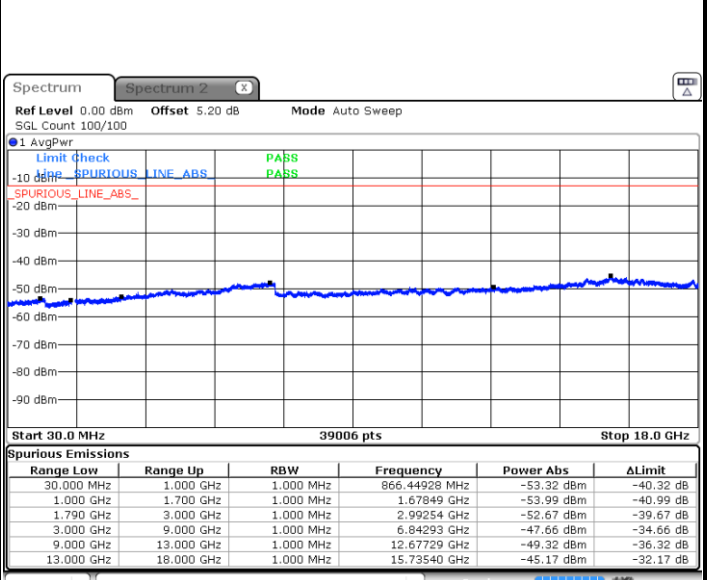

LTE Band 66 / 1.4MHz

Highest Channel / QPSK

Date: 31.MAR.2019 19:56:36

Highest Channel / 16QAM

Date: 31.MAR.2019 19:58:28

LTE Band 66 / 3MHz

Lowest Channel / QPSK

Date: 31.MAR.2019 19:30:11

Lowest Channel / 16QAM

Date: 31.MAR.2019 19:30:57

LTE Band 66 / 3MHz

Middle Channel / QPSK

Middle Channel / 16QAM

Date: 31.MAR.2019 19:27:54

Date: 31.MAR.2019 19:27:12

Highest Channel / QPSK

Highest Channel / 16QAM

Date: 31.MAR.2019 19:39:25

Date: 31.MAR.2019 19:38:28

LTE Band 66 / 5MHz

Lowest Channel / QPSK

Lowest Channel / 16QAM

Date: 31.MAR.2019 19:14:28

Date: 31.MAR.2019 19:15:34