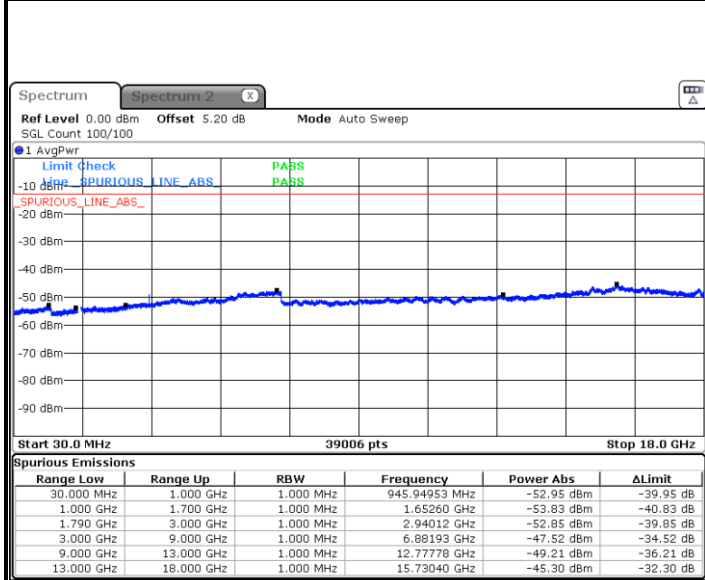

Date: 29 MAR 2019 02:59:04

Date: 29 MAR 2019 03:00:30

LTE Band 26 / 15MHz

Highest Channel / QPSK

Highest Channel / 16QAM

Date: 29.MAR.2019 02:59:32

Date: 29.MAR.2019 03:00:03

LTE Band 66 / 1.4MHz

Lowest Channel / QPSK

Lowest Channel / 16QAM

Date: 31.MAR.2019 19:48:05

Date: 31.MAR.2019 19:53:36

Middle Channel / QPSK

Middle Channel / 16QAM

Date: 31.MAR.2019 19:46:05

Date: 31.MAR.2019 19:44:41

LTE Band 66 / 1.4MHz

Highest Channel / QPSK

Date: 31.MAR.2019 19:56:36

Highest Channel / 16QAM

Date: 31.MAR.2019 19:58:28

LTE Band 66 / 3MHz

Lowest Channel / QPSK

Date: 31.MAR.2019 19:30:11

Lowest Channel / 16QAM

Date: 31.MAR.2019 19:30:57

LTE Band 66 / 3MHz

Middle Channel / QPSK

Middle Channel / 16QAM

Date: 31.MAR.2019 19:27:54

Date: 31.MAR.2019 19:27:12

Highest Channel / QPSK