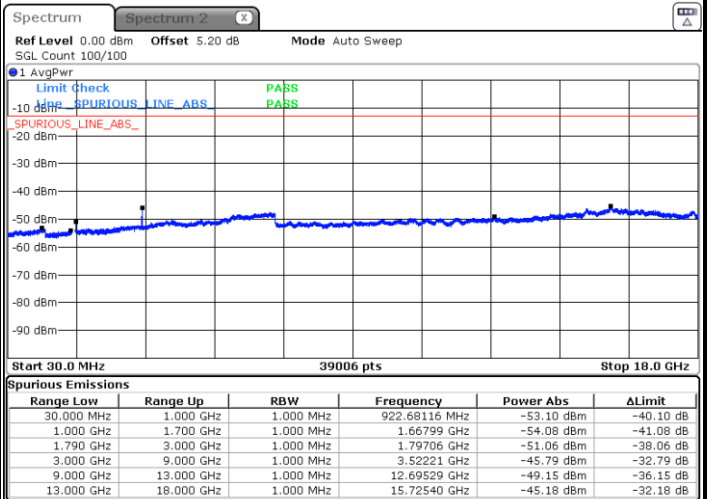

LTE Band 66 / 15MHz

Highest Channel / QPSK

Date: 31.MAR.2019 18:52:23

Highest Channel / 16QAM

Date: 31.MAR.2019 18:51:35

LTE Band 66 / 20MHz

Lowest Channel / QPSK

Date: 31.MAR.2019 17:53:02

Lowest Channel / 16QAM

Date: 31.MAR.2019 17:55:06

LTE Band 66 / 20MHz

Middle Channel / QPSK

Middle Channel / 16QAM

Date: 31.MAR.2019 17:43:47

Date: 31.MAR.2019 17:40:36

Highest Channel / QPSK

Highest Channel / 16QAM

Date: 31.MAR.2019 17:45:17

Date: 31.MAR.2019 17:46:18

LTE Band 71 / 5MHz

Lowest Channel / QPSK

Date: 6.APR.2019 18:34:01

Lowest Channel / 16QAM

Date: 6.APR.2019 18:29:44