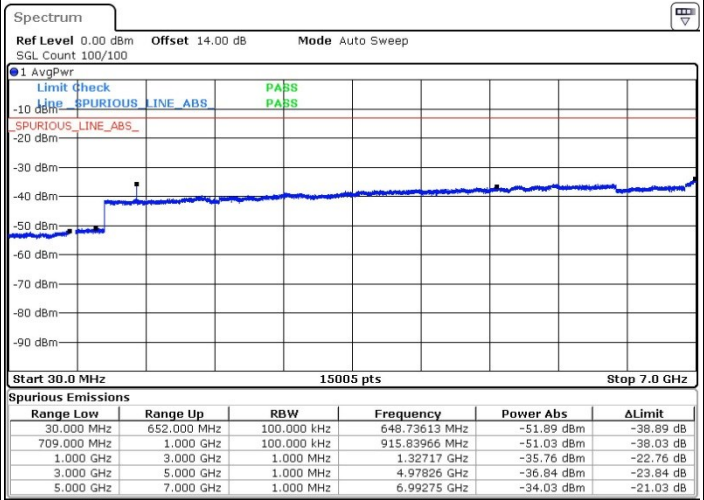

Lowest Channel / 16QAM

Date: 31.MAR.2019 17:55:06

LTE Band 66 / 20MHz

Middle Channel / QPSK

Middle Channel / 16QAM

Date: 31.MAR.2019 17:43:47

Date: 31.MAR.2019 17:40:36

Highest Channel / QPSK

Highest Channel / 16QAM

Date: 31.MAR.2019 17:45:17

Date: 31.MAR.2019 17:46:18

LTE Band 71 / 5MHz

Lowest Channel / QPSK

Date: 6.APR.2019 18:34:01

Lowest Channel / 16QAM

Date: 6.APR.2019 18:29:44

Middle Channel / QPSK

Date: 6.APR.2019 18:58:02

Middle Channel / 16QAM

Date: 6.APR.2019 19:00:31

LTE Band 71 / 5MHz

Highest Channel / QPSK

Date: 6.APR.2019 19:13:38

Highest Channel / 16QAM