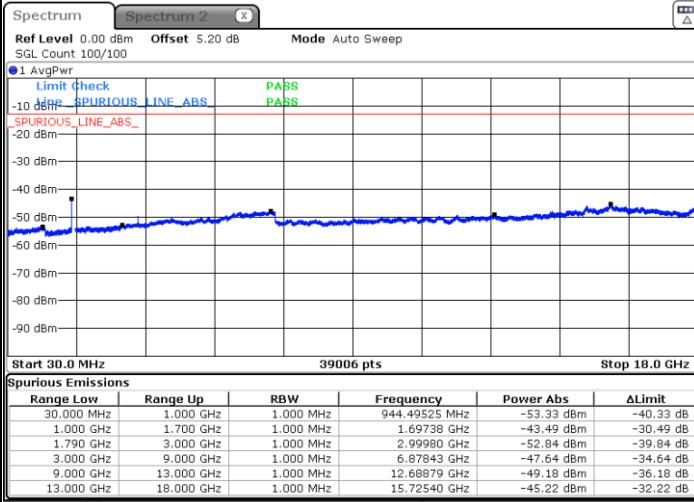

Date: 31.MAR.2019 19:21:16

LTE Band 66 / 10MHz

Lowest Channel / QPSK

Date: 31.MAR.2019 18:58:53

Lowest Channel / 16QAM

Date: 31.MAR.2019 19:00:19

LTE Band 66 / 10MHz

Middle Channel / QPSK

Middle Channel / 16QAM

Date: 31.MAR.2019 18:58:06

Date: 31.MAR.2019 18:57:14

Highest Channel / QPSK

Highest Channel / 16QAM

Date: 31.MAR.2019 19:07:55

Date: 31.MAR.2019 19:06:25

LTE Band 66 / 15MHz

Lowest Channel / QPSK

Lowest Channel / 16QAM

Date: 31.MAR.2019 18:00:59

Date: 31.MAR.2019 18:01:49

Middle Channel / QPSK

Middle Channel / 16QAM

Date: 31.MAR.2019 17:59:40

Date: 31.MAR.2019 17:58:46

LTE Band 66 / 15MHz

Highest Channel / QPSK

Date: 31.MAR.2019 18:52:23

Highest Channel / 16QAM

Date: 31.MAR.2019 18:51:35

LTE Band 66 / 20MHz

Lowest Channel / QPSK

Date: 31.MAR.2019 17:53:02