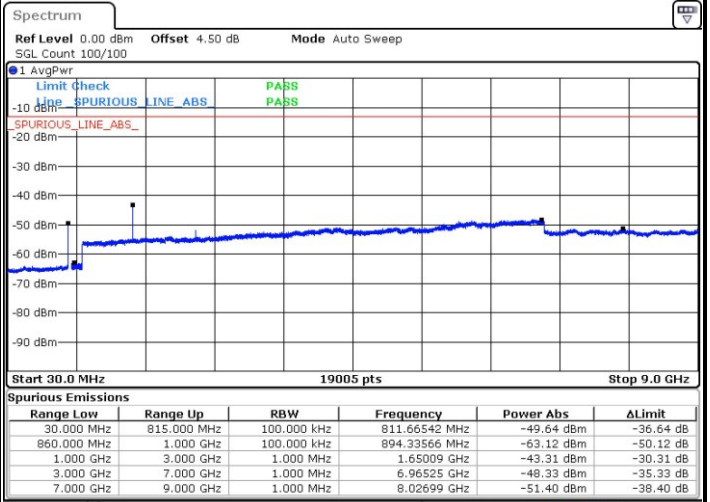

LTE Band 26 / 10MHz

Middle Channel / QPSK

Middle Channel / 16QAM

Date: 29 MAR 2019 02:47:46

Date: 29 MAR 2019 02:49:09

Highest Channel / QPSK

Highest Channel / 16QAM

Date: 29 MAR 2019 02:48:13

Date: 29 MAR 2019 02:48:42

LTE Band 26 / 15MHz

Lowest Channel / QPSK

Lowest Channel / 16QAM

Date: 29 MAR 2019 02:57:51

Date: 29 MAR 2019 03:00:57

Middle Channel / QPSK

Middle Channel / 16QAM