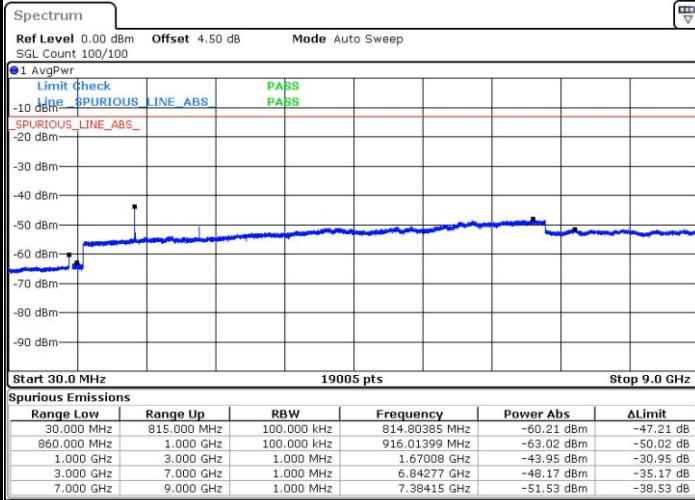

Date: 29 MAR 2019 02:59:04

Date: 29 MAR 2019 03:00:30

LTE Band 26 / 15MHz

Highest Channel / QPSK

Highest Channel / 16QAM

Date: 29.MAR.2019 02:59:32

Date: 29.MAR.2019 03:00:03

LTE Band 66 / 1.4MHz