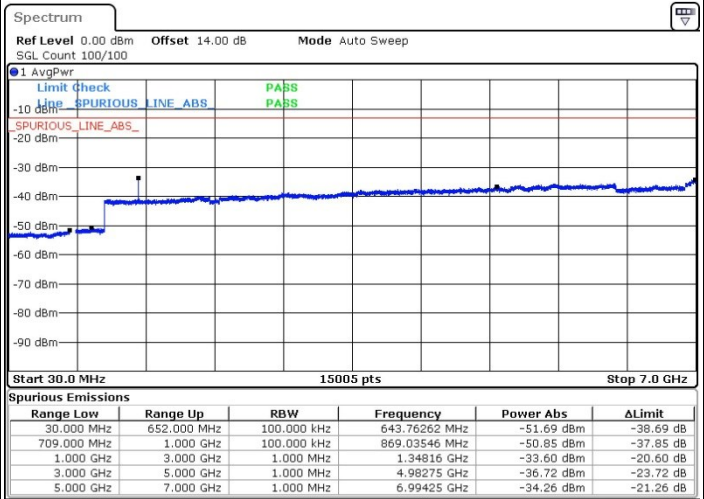

Middle Channel / 16QAM

Date: 6.APR.2019 19:36:17

Date: 6.APR.2019 19:34:23

Highest Channel / QPSK

Highest Channel / 16QAM

Date: 6.APR.2019 19:37:25

Date: 6.APR.2019 19:38:02

LTE Band 71 / 15MHz

Lowest Channel / QPSK

Lowest Channel / 16QAM

Date: 8.APR.2019 09:54:31

Date: 8.APR.2019 09:52:09

Middle Channel / QPSK

Middle Channel / 16QAM

Date: 8.APR.2019 09:57:25

Date: 8.APR.2019 09:58:21