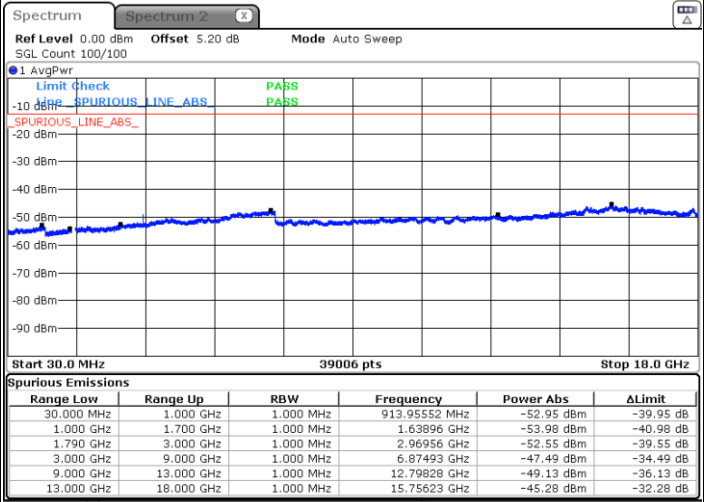

Highest Channel / 16QAM

Date: 31.MAR.2019 19:39:25

Date: 31.MAR.2019 19:38:28

LTE Band 66 / 5MHz

Lowest Channel / QPSK

Lowest Channel / 16QAM

Date: 31.MAR.2019 19:14:28

Date: 31.MAR.2019 19:15:34

Middle Channel / QPSK

Middle Channel / 16QAM

Date: 31.MAR.2019 19:12:49

Date: 31.MAR.2019 19:12:03

LTE Band 66 / 5MHz

Highest Channel / QPSK

Date: 31.MAR.2019 19:23:19

Highest Channel / 16QAM

Date: 31.MAR.2019 19:21:16

LTE Band 66 / 10MHz

Lowest Channel / QPSK

Date: 31.MAR.2019 18:58:53

Lowest Channel / 16QAM

Date: 31.MAR.2019 19:00:19

LTE Band 66 / 10MHz

Middle Channel / QPSK

Middle Channel / 16QAM

Date: 31.MAR.2019 18:58:06

Date: 31.MAR.2019 18:57:14

Highest Channel / QPSK

Highest Channel / 16QAM

Date: 31.MAR.2019 19:07:55

Date: 31.MAR.2019 19:06:25

LTE Band 66 / 15MHz