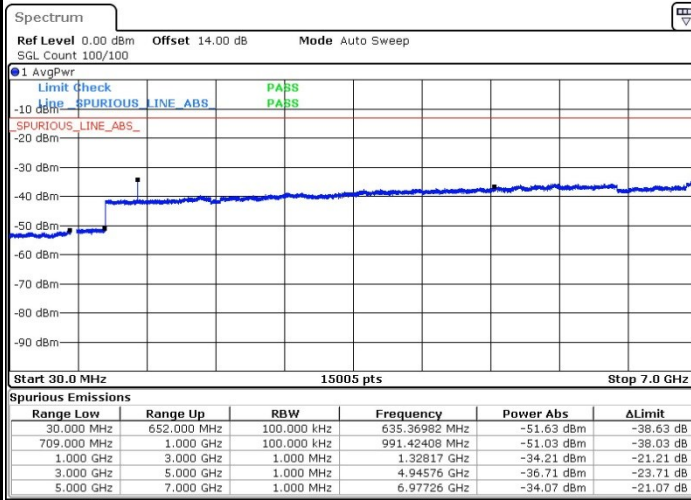

LTE Band 71 / 15MHz

Lowest Channel / QPSK

Lowest Channel / 16QAM

Date: 8.APR.2019 09:54:31