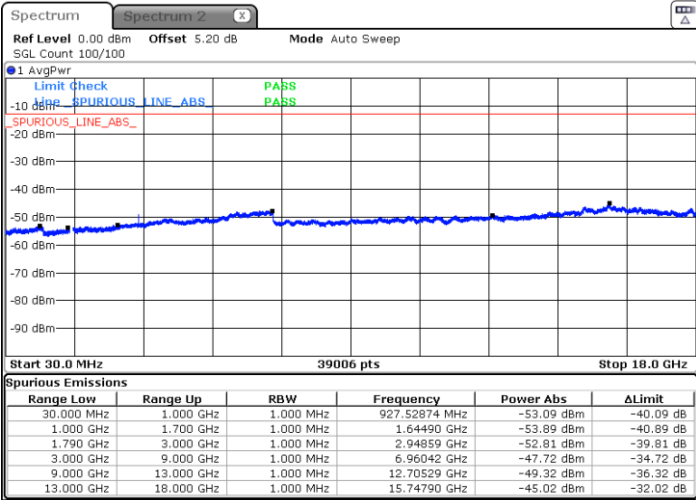

LTE Band 66 / 1.4MHz

Highest Channel / QPSK

Date: 31.MAR.2019 19:56:36

Highest Channel / 16QAM

Date: 31.MAR.2019 19:58:28

LTE Band 66 / 3MHz

Lowest Channel / QPSK

Date: 31.MAR.2019 19:30:11

Lowest Channel / 16QAM

Date: 31.MAR.2019 19:30:57

LTE Band 66 / 3MHz

Middle Channel / QPSK

Middle Channel / 16QAM

Date: 31.MAR.2019 19:27:54

Date: 31.MAR.2019 19:27:12

Highest Channel / QPSK

Highest Channel / 16QAM

Date: 31.MAR.2019 19:39:25

Date: 31.MAR.2019 19:38:28

LTE Band 66 / 5MHz

Lowest Channel / QPSK

Lowest Channel / 16QAM

Date: 31.MAR.2019 19:14:28

Date: 31.MAR.2019 19:15:34

Middle Channel / QPSK

Middle Channel / 16QAM

Date: 31.MAR.2019 19:12:49

Date: 31.MAR.2019 19:12:03

LTE Band 66 / 5MHz

Highest Channel / QPSK

Date: 31.MAR.2019 19:23:19

Highest Channel / 16QAM