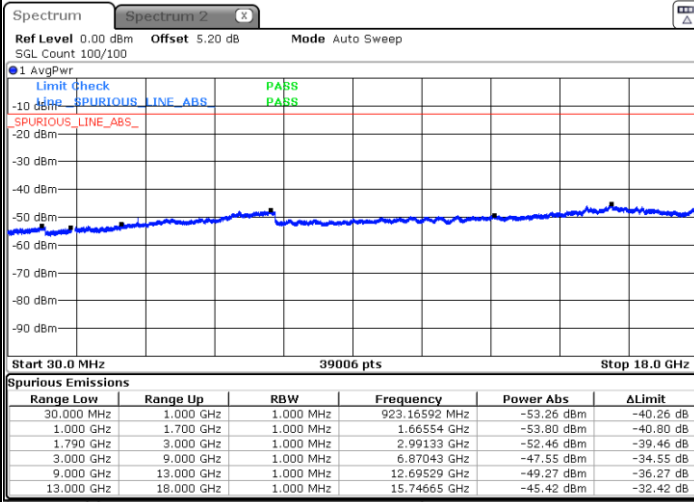

Lowest Channel / 16QAM

Date: 31.MAR.2019 19:30:57

LTE Band 66 / 3MHz

Middle Channel / QPSK

Middle Channel / 16QAM

Date: 31.MAR.2019 19:27:54

Date: 31.MAR.2019 19:27:12

Highest Channel / QPSK

Highest Channel / 16QAM

Date: 31.MAR.2019 19:39:25

Date: 31.MAR.2019 19:38:28

LTE Band 66 / 5MHz

Lowest Channel / QPSK

Lowest Channel / 16QAM

Date: 31.MAR.2019 19:14:28

Date: 31.MAR.2019 19:15:34

Middle Channel / QPSK

Middle Channel / 16QAM

Date: 31.MAR.2019 19:12:49

Date: 31.MAR.2019 19:12:03

LTE Band 66 / 5MHz

Highest Channel / QPSK

Date: 31.MAR.2019 19:23:19

Highest Channel / 16QAM