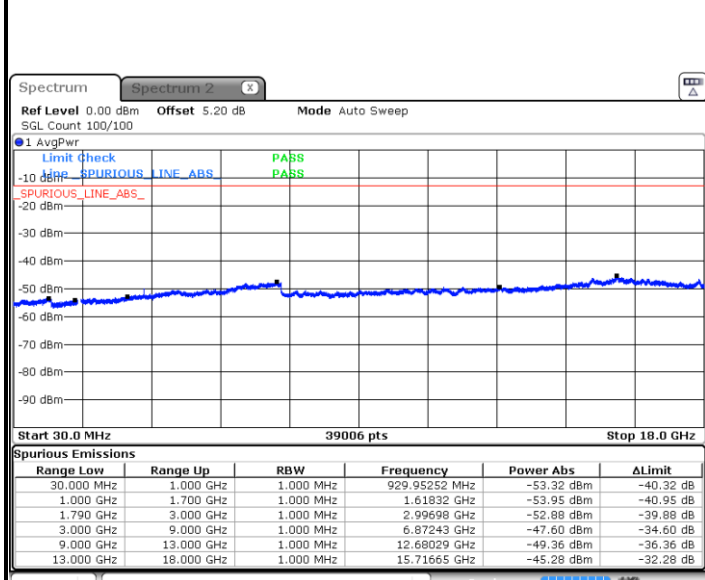

LTE Band 66 / 1.4MHz

Highest Channel / QPSK

Date: 31.MAR.2019 19:56:36

Highest Channel / 16QAM

Date: 31.MAR.2019 19:58:28

LTE Band 66 / 3MHz

Lowest Channel / QPSK

Date: 31.MAR.2019 19:30:11

Lowest Channel / 16QAM

Date: 31.MAR.2019 19:30:57

LTE Band 66 / 3MHz

Middle Channel / QPSK

Middle Channel / 16QAM

Date: 31.MAR.2019 19:27:54

Date: 31.MAR.2019 19:27:12

Highest Channel / QPSK

Highest Channel / 16QAM

Date: 31.MAR.2019 19:39:25

Date: 31.MAR.2019 19:38:28

LTE Band 66 / 5MHz

Lowest Channel / QPSK

Lowest Channel / 16QAM

Date: 31.MAR.2019 19:14:28

Date: 31.MAR.2019 19:15:34