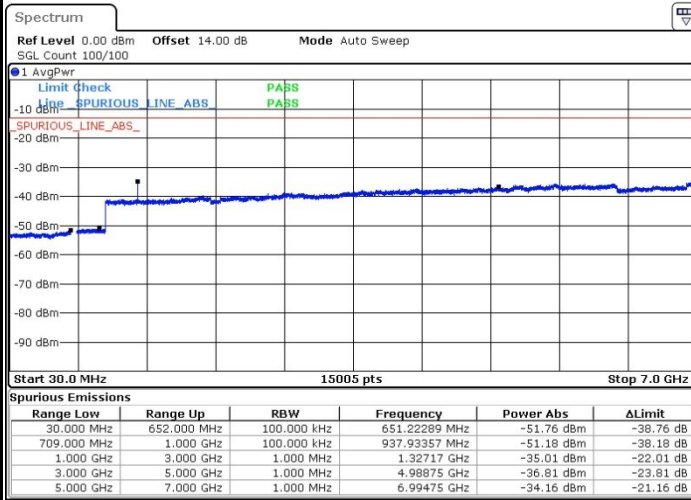

Lowest Channel / 16QAM

Date: 31.MAR.2019 17:55:06

LTE Band 66 / 20MHz

Middle Channel / QPSK

Middle Channel / 16QAM

Date: 31.MAR.2019 17:43:47

Date: 31.MAR.2019 17:40:36

Highest Channel / QPSK

Highest Channel / 16QAM

Date: 31.MAR.2019 17:45:17

Date: 31.MAR.2019 17:46:18

LTE Band 71 / 5MHz

Lowest Channel / QPSK

Date: 6.APR.2019 18:34:01

Lowest Channel / 16QAM

Date: 6.APR.2019 18:29:44

Middle Channel / QPSK

Date: 6.APR.2019 18:58:02

Middle Channel / 16QAM

Date: 6.APR.2019 19:00:31

LTE Band 71 / 5MHz

Highest Channel / QPSK

Date: 6.APR.2019 19:13:38

Highest Channel / 16QAM