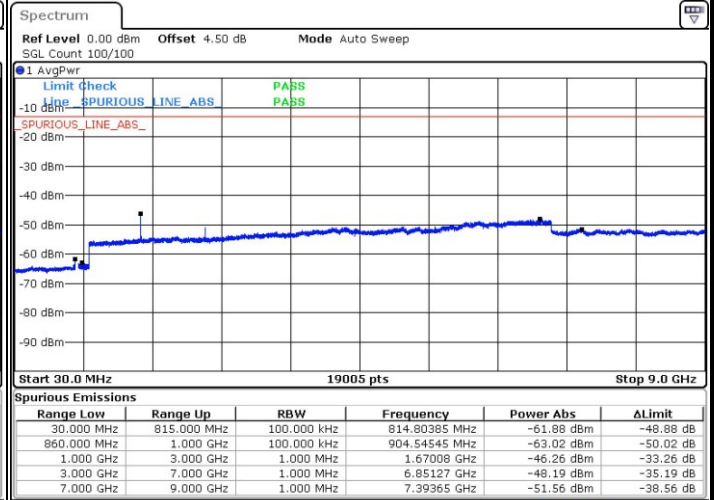

Date: 29 MAR 2019 02:59:04

Date: 29 MAR 2019 03:00:30

LTE Band 26 / 15MHz

Highest Channel / QPSK

Highest Channel / 16QAM

Date: 29.MAR.2019 02:59:32

Date: 29.MAR.2019 03:00:03

LTE Band 66 / 1.4MHz

LTE Band 66 / 1.4MHz

Highest Channel / QPSK

Date: 31.MAR.2019 19:56:36

Highest Channel / 16QAM

Date: 31.MAR.2019 19:58:28

LTE Band 66 / 3MHz

Lowest Channel / QPSK

Date: 31.MAR.2019 19:30:11