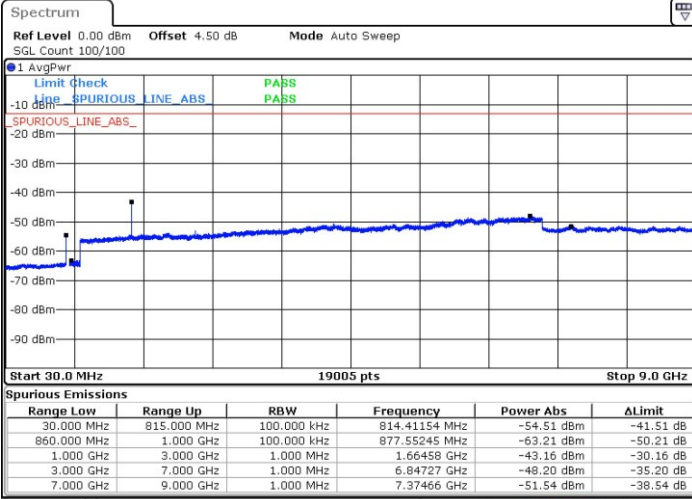

LTE Band 26 / 10MHz

Middle Channel / QPSK

Middle Channel / 16QAM

Date: 29 MAR 2019 02:47:46

Date: 29 MAR 2019 02:49:09

Highest Channel / QPSK

Highest Channel / 16QAM

Date: 29 MAR 2019 02:48:13

Date: 29 MAR 2019 02:48:42

LTE Band 26 / 15MHz

Lowest Channel / QPSK

Lowest Channel / 16QAM

Date: 29 MAR 2019 02:57:51

Date: 29 MAR 2019 03:00:57

Middle Channel / QPSK

Middle Channel / 16QAM