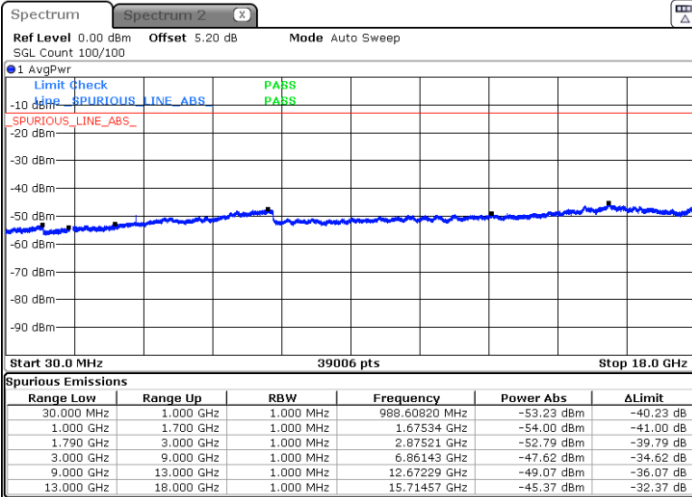

LTE Band 66 / 1.4MHz

Lowest Channel / QPSK

Lowest Channel / 16QAM

Date: 31.MAR.2019 19:48:05