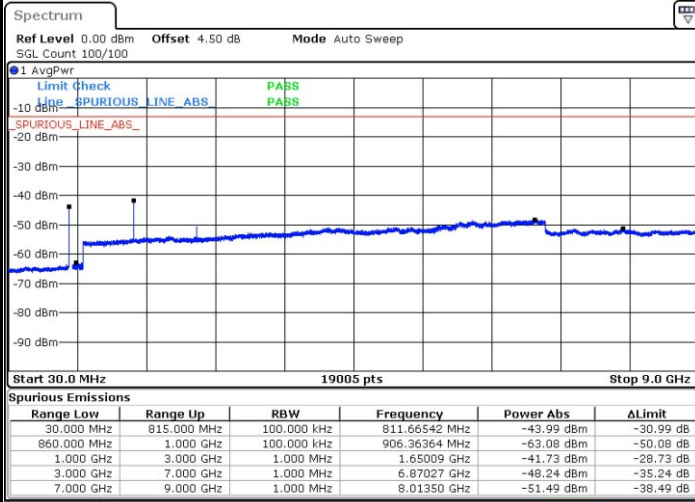

LTE Band 26 / 10MHz

Middle Channel / QPSK

Middle Channel / 16QAM

Date: 29 MAR 2019 02:47:46

Date: 29 MAR 2019 02:49:09

Highest Channel / QPSK

Highest Channel / 16QAM

Date: 29 MAR 2019 02:48:13

Date: 29 MAR 2019 02:48:42

LTE Band 26 / 15MHz

Lowest Channel / QPSK

Lowest Channel / 16QAM

Date: 29 MAR 2019 02:57:51

Date: 29 MAR 2019 03:00:57

Middle Channel / QPSK

Middle Channel / 16QAM