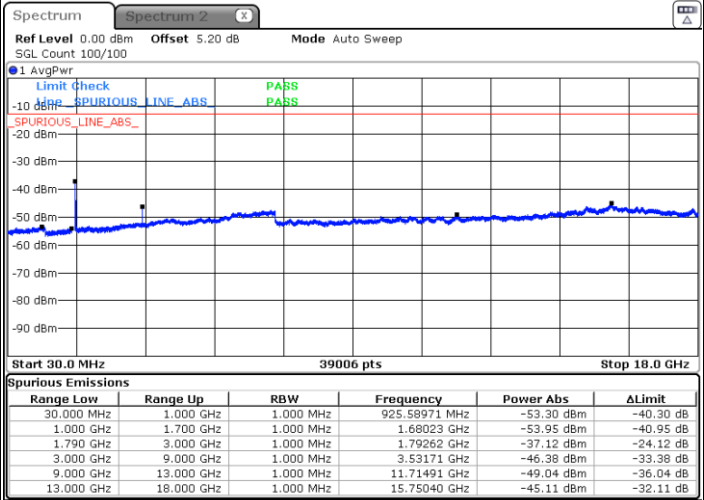

Middle Channel / 16QAM

Date: 31.MAR.2019 18:58:06

Date: 31.MAR.2019 18:57:14

Highest Channel / QPSK

Highest Channel / 16QAM

Date: 31.MAR.2019 19:07:55

Date: 31.MAR.2019 19:06:25

LTE Band 66 / 15MHz

Lowest Channel / QPSK

Lowest Channel / 16QAM

Date: 31.MAR.2019 18:00:59

Date: 31.MAR.2019 18:01:49

Middle Channel / QPSK

Middle Channel / 16QAM

Date: 31.MAR.2019 17:59:40

Date: 31.MAR.2019 17:58:46

LTE Band 66 / 15MHz

Highest Channel / QPSK

Date: 31.MAR.2019 18:52:23

Highest Channel / 16QAM

Date: 31.MAR.2019 18:51:35

LTE Band 66 / 20MHz

Lowest Channel / QPSK

Date: 31.MAR.2019 17:53:02

Lowest Channel / 16QAM

Date: 31.MAR.2019 17:55:06

LTE Band 66 / 20MHz

Middle Channel / QPSK

Middle Channel / 16QAM

Date: 31.MAR.2019 17:43:47

Date: 31.MAR.2019 17:40:36

Highest Channel / QPSK