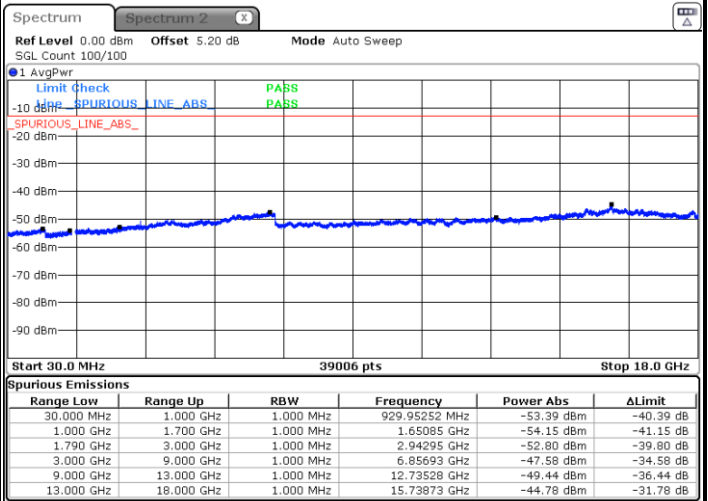

Lowest Channel / 16QAM

Date: 31.MAR.2019 19:30:57

LTE Band 66 / 3MHz

Middle Channel / QPSK

Middle Channel / 16QAM

Date: 31.MAR.2019 19:27:54

Date: 31.MAR.2019 19:27:12

Highest Channel / QPSK

Highest Channel / 16QAM

Date: 31.MAR.2019 19:39:25

Date: 31.MAR.2019 19:38:28

LTE Band 66 / 5MHz

Lowest Channel / QPSK

Lowest Channel / 16QAM

Date: 31.MAR.2019 19:14:28

Date: 31.MAR.2019 19:15:34

Middle Channel / QPSK

Middle Channel / 16QAM

Date: 31.MAR.2019 19:12:49

Date: 31.MAR.2019 19:12:03

LTE Band 66 / 5MHz

Highest Channel / QPSK

Date: 31.MAR.2019 19:23:19

Highest Channel / 16QAM