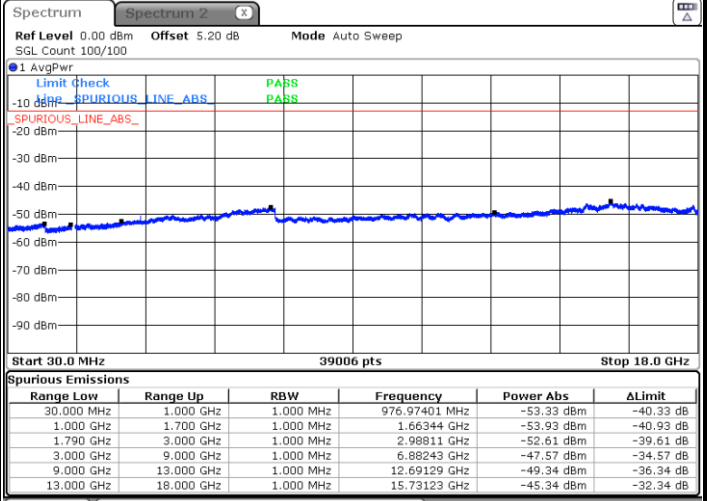

Middle Channel / QPSK

Middle Channel / 16QAM

Date: 31.MAR.2019 19:12:49

Date: 31.MAR.2019 19:12:03

LTE Band 66 / 5MHz

Highest Channel / QPSK

Date: 31.MAR.2019 19:23:19

Highest Channel / 16QAM

Date: 31.MAR.2019 19:21:16

LTE Band 66 / 10MHz

Lowest Channel / QPSK

Date: 31.MAR.2019 18:58:53

Lowest Channel / 16QAM

Date: 31.MAR.2019 19:00:19

LTE Band 66 / 10MHz

Middle Channel / QPSK

Middle Channel / 16QAM

Date: 31.MAR.2019 18:58:06

Date: 31.MAR.2019 18:57:14

Highest Channel / QPSK

Highest Channel / 16QAM

Date: 31.MAR.2019 19:07:55

Date: 31.MAR.2019 19:06:25

LTE Band 66 / 15MHz