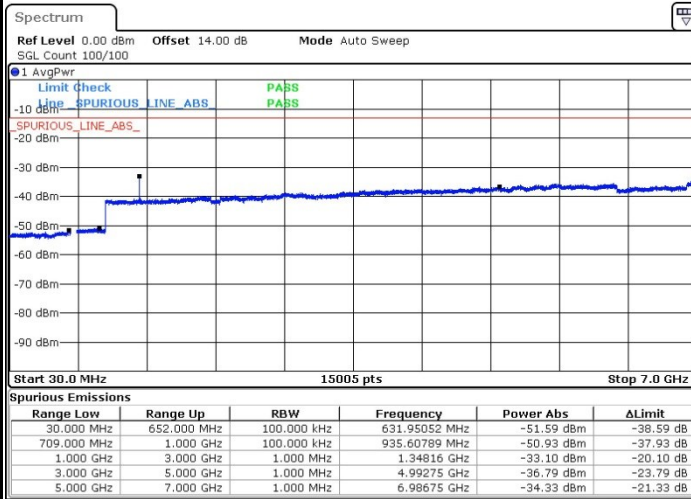

Middle Channel / 16QAM

Date: 6.APR.2019 19:36:17

Date: 6.APR.2019 19:34:23

Highest Channel / QPSK

Highest Channel / 16QAM

Date: 6.APR.2019 19:37:25

Date: 6.APR.2019 19:38:02

LTE Band 71 / 15MHz

Lowest Channel / QPSK

Lowest Channel / 16QAM

Date: 8.APR.2019 09:54:31

Date: 8.APR.2019 09:52:09

Middle Channel / QPSK

Middle Channel / 16QAM

Date: 8.APR.2019 09:57:25

Date: 8.APR.2019 09:58:21