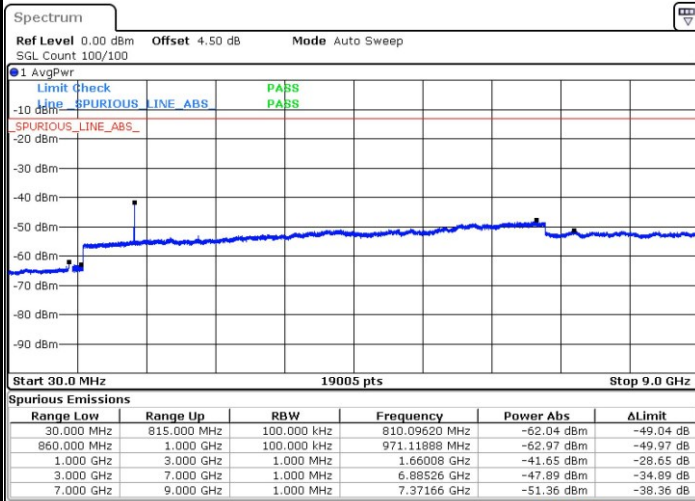

Date: 29 MAR 2019 02:48:42

LTE Band 26 / 15MHz

Lowest Channel / QPSK

Lowest Channel / 16QAM

Date: 29 MAR 2019 02:57:51

Date: 29 MAR 2019 03:00:57

Middle Channel / QPSK

Middle Channel / 16QAM

Date: 29 MAR 2019 02:59:04

Date: 29 MAR 2019 03:00:30

LTE Band 26 / 15MHz

Highest Channel / QPSK

Highest Channel / 16QAM

Date: 29.MAR.2019 02:59:32

Date: 29.MAR.2019 03:00:03

LTE Band 66 / 1.4MHz