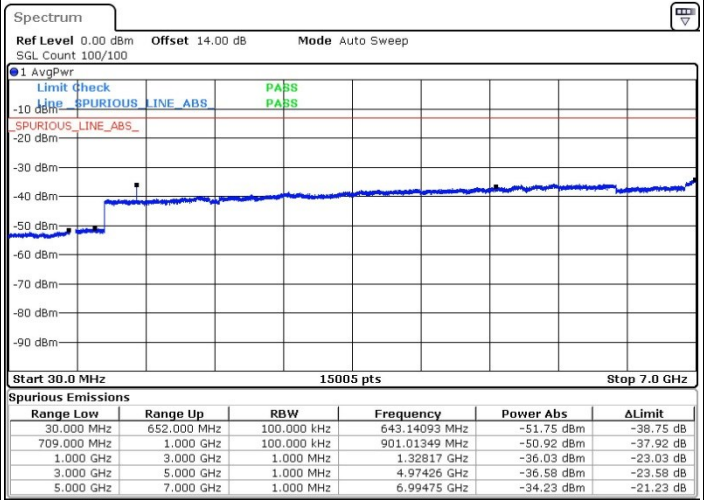

Date: 6.APR.2019 19:11:20

LTE Band 71 / 10MHz

Lowest Channel / QPSK

Date: 6.APR.2019 19:29:30

Lowest Channel / 16QAM

Date: 6.APR.2019 19:26:06

LTE Band 71 / 10MHz

Middle Channel / QPSK

Middle Channel / 16QAM

Date: 6.APR.2019 19:36:17

Date: 6.APR.2019 19:34:23

Highest Channel / QPSK

Highest Channel / 16QAM

Date: 6.APR.2019 19:37:25

Date: 6.APR.2019 19:38:02

LTE Band 71 / 15MHz

Lowest Channel / QPSK

Lowest Channel / 16QAM

Date: 8.APR.2019 09:54:31

Date: 8.APR.2019 09:52:09

Middle Channel / QPSK

Middle Channel / 16QAM

Date: 8.APR.2019 09:57:25

Date: 8.APR.2019 09:58:21