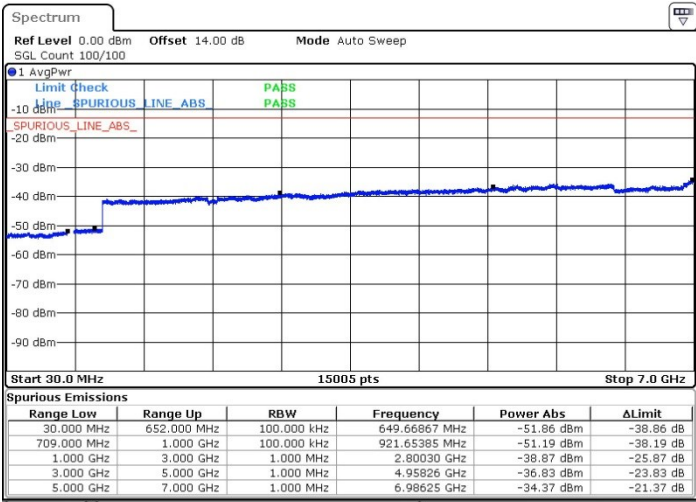

Date: 6.APR.2019 19:11:20

LTE Band 71 / 10MHz

Lowest Channel / QPSK

Date: 6.APR.2019 19:29:30

Lowest Channel / 16QAM

Date: 6.APR.2019 19:26:06

LTE Band 71 / 10MHz

Middle Channel / QPSK

Middle Channel / 16QAM

Date: 6.APR.2019 19:36:17

Date: 6.APR.2019 19:34:23

Highest Channel / QPSK

Highest Channel / 16QAM

Date: 6.APR.2019 19:37:25

Date: 6.APR.2019 19:38:02

LTE Band 71 / 15MHz

Lowest Channel / QPSK

Lowest Channel / 16QAM

Date: 8.APR.2019 09:54:31

Date: 8.APR.2019 09:52:09

Middle Channel / QPSK

Middle Channel / 16QAM

Date: 8.APR.2019 09:57:25

Date: 8.APR.2019 09:58:21