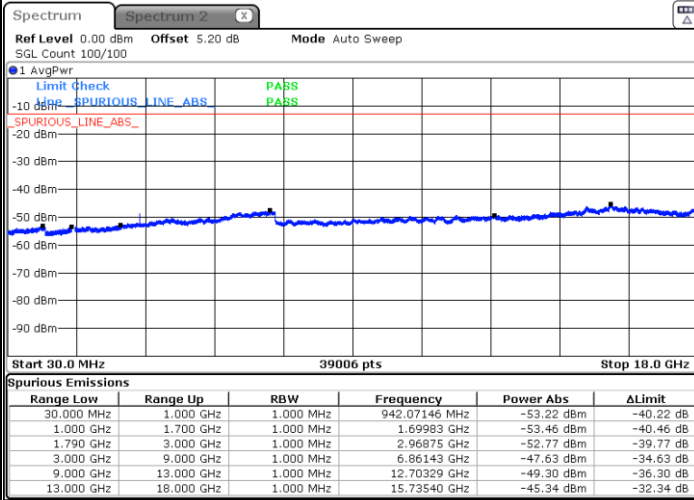

LTE Band 66 / 15MHz

Highest Channel / QPSK

Date: 31.MAR.2019 18:52:23

Highest Channel / 16QAM

Date: 31.MAR.2019 18:51:35

LTE Band 66 / 20MHz

Lowest Channel / QPSK

Date: 31.MAR.2019 17:53:02

Lowest Channel / 16QAM

Date: 31.MAR.2019 17:55:06

LTE Band 66 / 20MHz

Middle Channel / QPSK

Middle Channel / 16QAM

Date: 31.MAR.2019 17:43:47

Date: 31.MAR.2019 17:40:36

Highest Channel / QPSK

Highest Channel / 16QAM

Date: 31.MAR.2019 17:45:17

Date: 31.MAR.2019 17:46:18

LTE Band 71 / 5MHz

Lowest Channel / QPSK

Date: 6.APR.2019 18:34:01

Lowest Channel / 16QAM

Date: 6.APR.2019 18:29:44