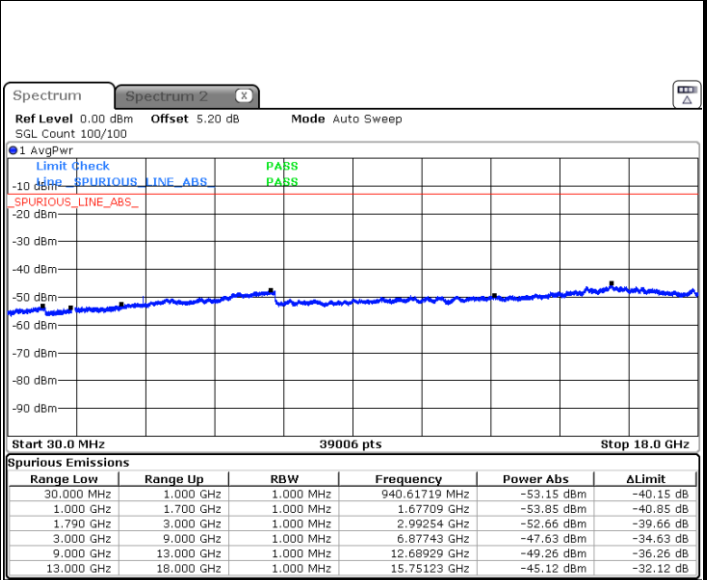

Date: 29 MAR 2019 02:59:04

Date: 29 MAR 2019 03:00:30

LTE Band 26 / 15MHz

Highest Channel / QPSK

Highest Channel / 16QAM

Date: 29.MAR.2019 02:59:32

Date: 29.MAR.2019 03:00:03

LTE Band 66 / 1.4MHz

Lowest Channel / QPSK

Lowest Channel / 16QAM

Date: 31.MAR.2019 19:48:05

Date: 31.MAR.2019 19:53:36

Middle Channel / QPSK

Middle Channel / 16QAM

Date: 31.MAR.2019 19:46:05

Date: 31.MAR.2019 19:44:41

LTE Band 66 / 1.4MHz

Highest Channel / QPSK

Date: 31.MAR.2019 19:56:36

Highest Channel / 16QAM

Date: 31.MAR.2019 19:58:28

LTE Band 66 / 3MHz

Lowest Channel / QPSK

Date: 31.MAR.2019 19:30:11

Lowest Channel / 16QAM

Date: 31.MAR.2019 19:30:57

LTE Band 66 / 3MHz

Middle Channel / QPSK

Middle Channel / 16QAM

Date: 31.MAR.2019 19:27:54

Date: 31.MAR.2019 19:27:12

Highest Channel / QPSK