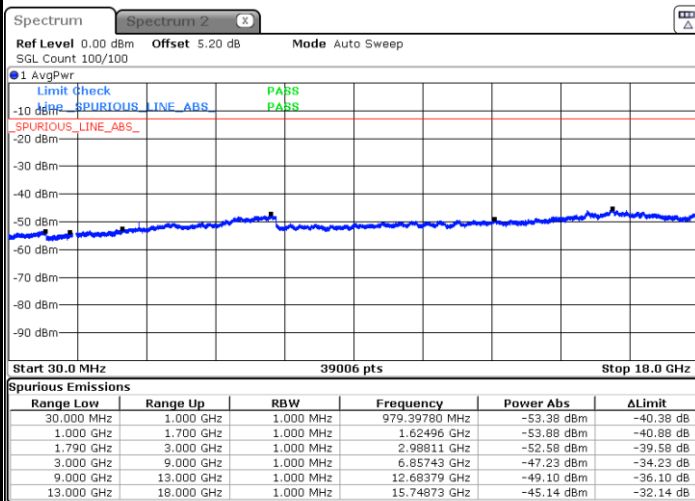

Highest Channel / 16QAM

Date: 31.MAR.2019 19:39:25

Date: 31.MAR.2019 19:38:28

LTE Band 66 / 5MHz

Lowest Channel / QPSK

Lowest Channel / 16QAM

Date: 31.MAR.2019 19:14:28

Date: 31.MAR.2019 19:15:34

Middle Channel / QPSK

Middle Channel / 16QAM

Date: 31.MAR.2019 19:12:49

Date: 31.MAR.2019 19:12:03

LTE Band 66 / 5MHz

Highest Channel / QPSK

Date: 31.MAR.2019 19:23:19

Highest Channel / 16QAM

Date: 31.MAR.2019 19:21:16

LTE Band 66 / 10MHz

Lowest Channel / QPSK

Date: 31.MAR.2019 18:58:53

Lowest Channel / 16QAM

Date: 31.MAR.2019 19:00:19

LTE Band 66 / 10MHz

Middle Channel / QPSK

Middle Channel / 16QAM

Date: 31.MAR.2019 18:58:06

Date: 31.MAR.2019 18:57:14

Highest Channel / QPSK

Highest Channel / 16QAM

Date: 31.MAR.2019 19:07:55

Date: 31.MAR.2019 19:06:25

LTE Band 66 / 15MHz