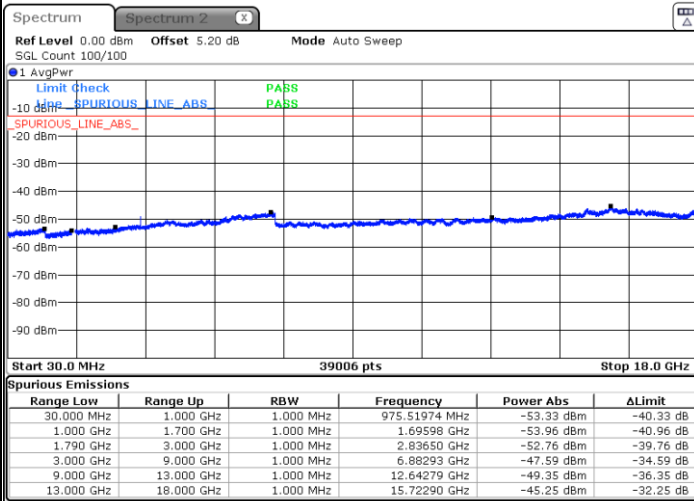

Lowest Channel / 16QAM

Date: 31.MAR.2019 19:30:57

LTE Band 66 / 3MHz

Middle Channel / QPSK

Middle Channel / 16QAM

Date: 31.MAR.2019 19:27:54

Date: 31.MAR.2019 19:27:12

Highest Channel / QPSK

Highest Channel / 16QAM

Date: 31.MAR.2019 19:39:25

Date: 31.MAR.2019 19:38:28

LTE Band 66 / 5MHz

Lowest Channel / QPSK

Lowest Channel / 16QAM

Date: 31.MAR.2019 19:14:28

Date: 31.MAR.2019 19:15:34

Middle Channel / QPSK

Middle Channel / 16QAM

Date: 31.MAR.2019 19:12:49

Date: 31.MAR.2019 19:12:03

LTE Band 66 / 5MHz

Highest Channel / QPSK

Date: 31.MAR.2019 19:23:19

Highest Channel / 16QAM