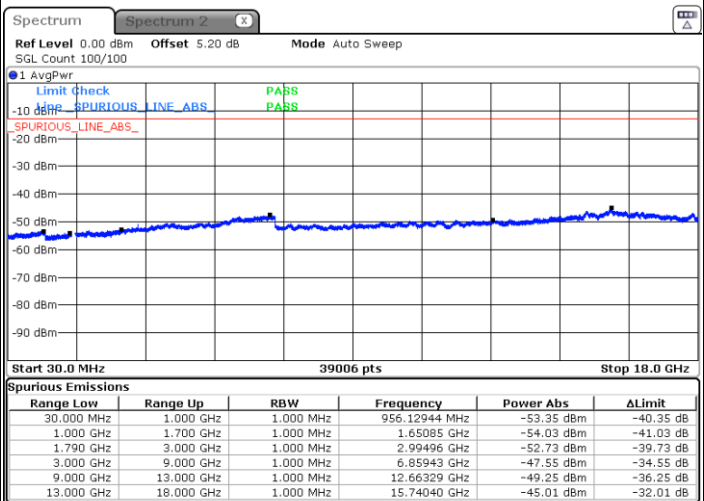

Middle Channel / QPSK

Middle Channel / 16QAM

Date: 31.MAR.2019 19:12:49

Date: 31.MAR.2019 19:12:03

LTE Band 66 / 5MHz

Highest Channel / QPSK

Date: 31.MAR.2019 19:23:19

Highest Channel / 16QAM

Date: 31.MAR.2019 19:21:16

LTE Band 66 / 10MHz

Lowest Channel / QPSK

Date: 31.MAR.2019 18:58:53

Lowest Channel / 16QAM

Date: 31.MAR.2019 19:00:19

LTE Band 66 / 10MHz

Middle Channel / QPSK

Middle Channel / 16QAM

Date: 31.MAR.2019 18:58:06

Date: 31.MAR.2019 18:57:14

Highest Channel / QPSK

Highest Channel / 16QAM

Date: 31.MAR.2019 19:07:55

Date: 31.MAR.2019 19:06:25

LTE Band 66 / 15MHz