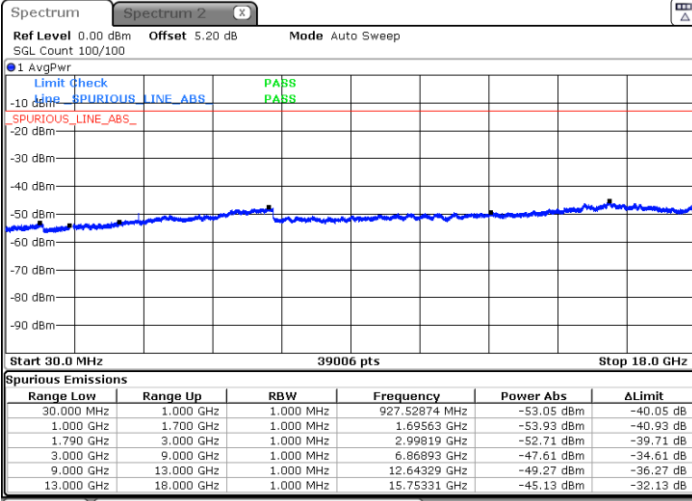

Middle Channel / QPSK

Middle Channel / 16QAM

Date: 31.MAR.2019 19:12:49

Date: 31.MAR.2019 19:12:03

LTE Band 66 / 5MHz

Highest Channel / QPSK

Date: 31.MAR.2019 19:23:19

Highest Channel / 16QAM

Date: 31.MAR.2019 19:21:16

LTE Band 66 / 10MHz

Lowest Channel / QPSK

Date: 31.MAR.2019 18:58:53

Lowest Channel / 16QAM

Date: 31.MAR.2019 19:00:19

LTE Band 66 / 10MHz

Middle Channel / QPSK

Middle Channel / 16QAM

Date: 31.MAR.2019 18:58:06

Date: 31.MAR.2019 18:57:14

Highest Channel / QPSK

Highest Channel / 16QAM

Date: 31.MAR.2019 19:07:55

Date: 31.MAR.2019 19:06:25

LTE Band 66 / 15MHz