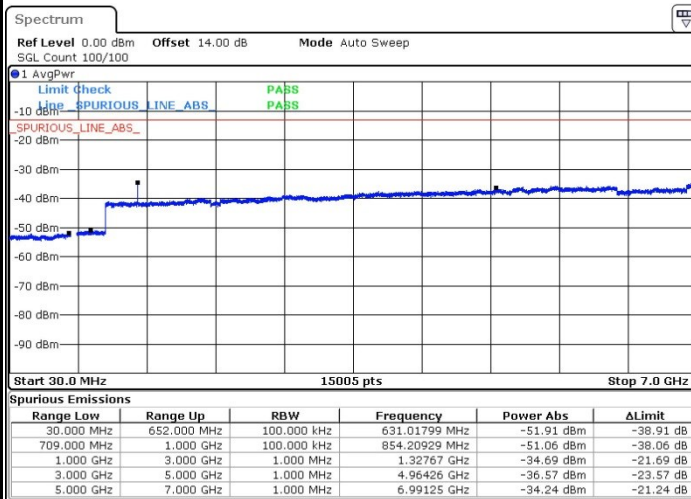

Highest Channel / 16QAM

Date: 31.MAR.2019 17:45:17

Date: 31.MAR.2019 17:46:18

LTE Band 71 / 5MHz

Lowest Channel / QPSK

Date: 6.APR.2019 18:34:01

Lowest Channel / 16QAM

Date: 6.APR.2019 18:29:44

Middle Channel / QPSK

Date: 6.APR.2019 18:58:02

Middle Channel / 16QAM

Date: 6.APR.2019 19:00:31

LTE Band 71 / 5MHz

Highest Channel / QPSK

Date: 6.APR.2019 19:13:38

Highest Channel / 16QAM

Date: 6.APR.2019 19:11:20

LTE Band 71 / 10MHz

Lowest Channel / QPSK

Date: 6.APR.2019 19:29:30

Lowest Channel / 16QAM

Date: 6.APR.2019 19:26:06

LTE Band 71 / 10MHz

Middle Channel / QPSK