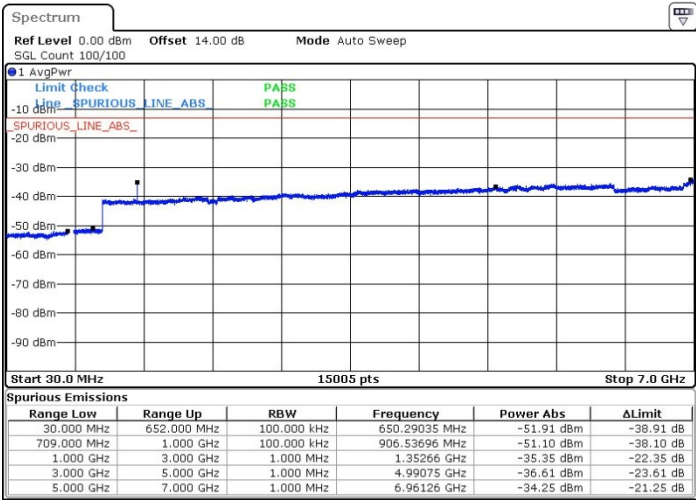

Middle Channel / QPSK

Date: 6.APR.2019 18:58:02

Middle Channel / 16QAM

Date: 6.APR.2019 19:00:31

LTE Band 71 / 5MHz

Highest Channel / QPSK

Date: 6.APR.2019 19:13:38

Highest Channel / 16QAM

Date: 6.APR.2019 19:11:20

LTE Band 71 / 10MHz

Lowest Channel / QPSK

Date: 6.APR.2019 19:29:30

Lowest Channel / 16QAM

Date: 6.APR.2019 19:26:06

LTE Band 71 / 10MHz

Middle Channel / QPSK

Middle Channel / 16QAM

Date: 6.APR.2019 19:36:17

Date: 6.APR.2019 19:34:23

Highest Channel / QPSK

Highest Channel / 16QAM

Date: 6.APR.2019 19:37:25

Date: 6.APR.2019 19:38:02

LTE Band 71 / 15MHz