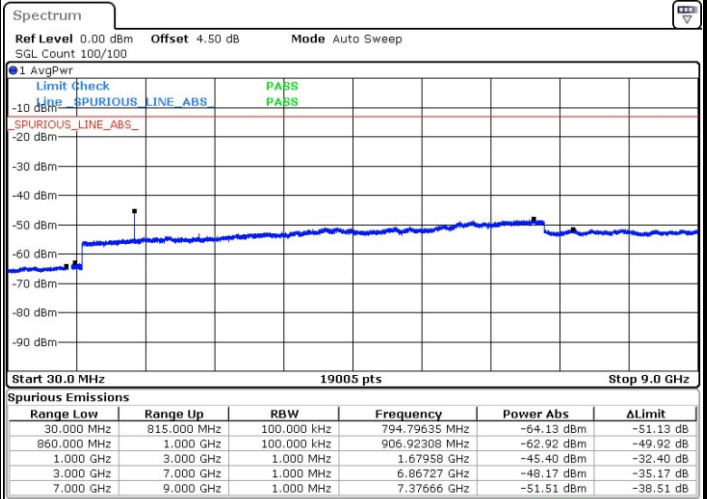

LTE Band 26 / 10MHz

Middle Channel / QPSK

Middle Channel / 16QAM

Date: 29 MAR 2019 02:47:46

Date: 29 MAR 2019 02:49:09

Highest Channel / QPSK

Highest Channel / 16QAM

Date: 29 MAR 2019 02:48:13

Date: 29 MAR 2019 02:48:42

LTE Band 26 / 15MHz

Lowest Channel / QPSK

Lowest Channel / 16QAM

Date: 29 MAR 2019 02:57:51

Date: 29 MAR 2019 03:00:57

Middle Channel / QPSK

Middle Channel / 16QAM

Date: 29 MAR 2019 02:59:04

Date: 29 MAR 2019 03:00:30

LTE Band 26 / 15MHz

Highest Channel / QPSK

Highest Channel / 16QAM

Date: 29.MAR.2019 02:59:32

Date: 29.MAR.2019 03:00:03

LTE Band 66 / 1.4MHz