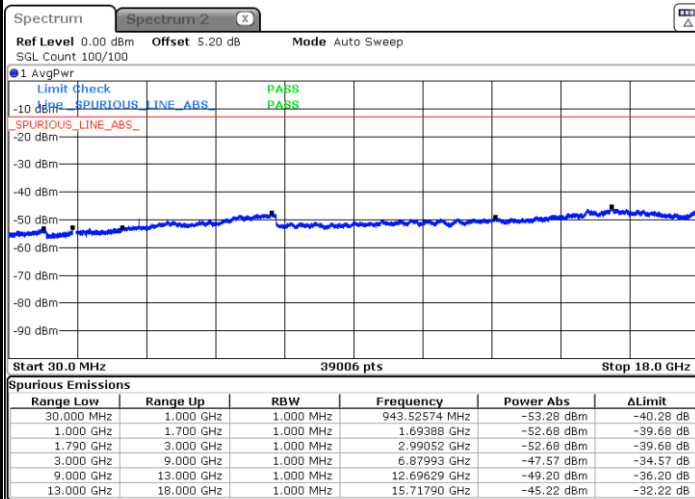

LTE Band 66 / 15MHz

Highest Channel / QPSK

Date: 31.MAR.2019 18:52:23

Highest Channel / 16QAM

Date: 31.MAR.2019 18:51:35

LTE Band 66 / 20MHz

Lowest Channel / QPSK

Date: 31.MAR.2019 17:53:02

Lowest Channel / 16QAM

Date: 31.MAR.2019 17:55:06

LTE Band 66 / 20MHz

Middle Channel / QPSK

Middle Channel / 16QAM

Date: 31.MAR.2019 17:43:47

Date: 31.MAR.2019 17:40:36

Highest Channel / QPSK

Highest Channel / 16QAM

Date: 31.MAR.2019 17:45:17

Date: 31.MAR.2019 17:46:18

LTE Band 71 / 5MHz

Lowest Channel / QPSK

Date: 6.APR.2019 18:34:01

Lowest Channel / 16QAM

Date: 6.APR.2019 18:29:44