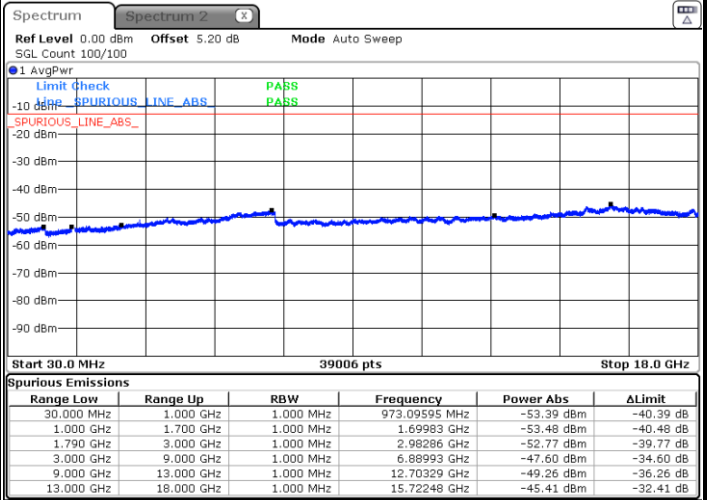

LTE Band 66 / 15MHz

Highest Channel / QPSK

Date: 31.MAR.2019 18:52:23

Highest Channel / 16QAM

Date: 31.MAR.2019 18:51:35

LTE Band 66 / 20MHz

Lowest Channel / QPSK

Date: 31.MAR.2019 17:53:02

Lowest Channel / 16QAM

Date: 31.MAR.2019 17:55:06

LTE Band 66 / 20MHz

Middle Channel / QPSK

Middle Channel / 16QAM

Date: 31.MAR.2019 17:43:47

Date: 31.MAR.2019 17:40:36

Highest Channel / QPSK

Highest Channel / 16QAM

Date: 31.MAR.2019 17:45:17

Date: 31.MAR.2019 17:46:18

LTE Band 71 / 5MHz

Lowest Channel / QPSK

Date: 6.APR.2019 18:34:01

Lowest Channel / 16QAM

Date: 6.APR.2019 18:29:44