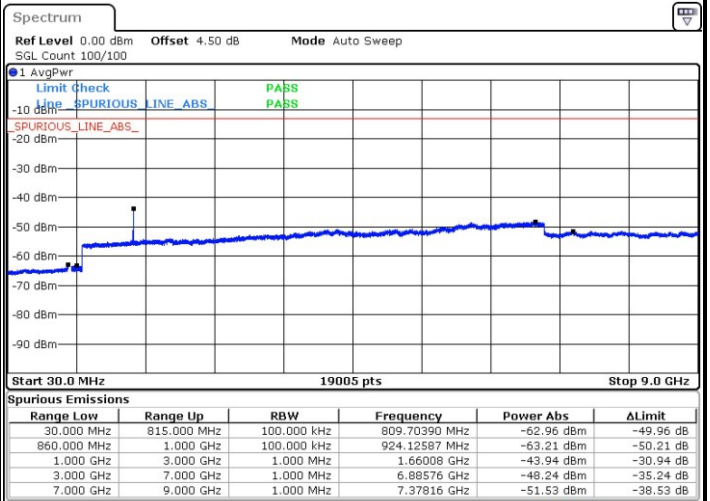

Date: 29 MAR 2019 02:48:42

LTE Band 26 / 15MHz

Lowest Channel / QPSK

Lowest Channel / 16QAM

Date: 29 MAR 2019 02:57:51

Date: 29 MAR 2019 03:00:57

Middle Channel / QPSK

Middle Channel / 16QAM

Date: 29 MAR 2019 02:59:04

Date: 29 MAR 2019 03:00:30

LTE Band 26 / 15MHz

Highest Channel / QPSK

Highest Channel / 16QAM

Date: 29.MAR.2019 02:59:32

Date: 29.MAR.2019 03:00:03

LTE Band 66 / 1.4MHz