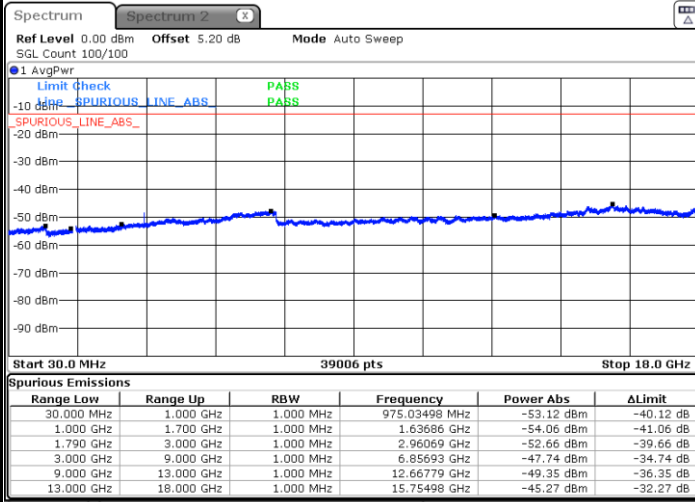

Highest Channel / 16QAM

Date: 31.MAR.2019 19:39:25

Date: 31.MAR.2019 19:38:28

LTE Band 66 / 5MHz

Lowest Channel / QPSK

Lowest Channel / 16QAM

Date: 31.MAR.2019 19:14:28

Date: 31.MAR.2019 19:15:34

Middle Channel / QPSK

Middle Channel / 16QAM

Date: 31.MAR.2019 19:12:49

Date: 31.MAR.2019 19:12:03

LTE Band 66 / 5MHz

Highest Channel / QPSK

Date: 31.MAR.2019 19:23:19

Highest Channel / 16QAM

Date: 31.MAR.2019 19:21:16

LTE Band 66 / 10MHz

Lowest Channel / QPSK

Date: 31.MAR.2019 18:58:53

Lowest Channel / 16QAM

Date: 31.MAR.2019 19:00:19

LTE Band 66 / 10MHz

Middle Channel / QPSK

Middle Channel / 16QAM

Date: 31.MAR.2019 18:58:06

Date: 31.MAR.2019 18:57:14

Highest Channel / QPSK

Highest Channel / 16QAM

Date: 31.MAR.2019 19:07:55

Date: 31.MAR.2019 19:06:25

LTE Band 66 / 15MHz