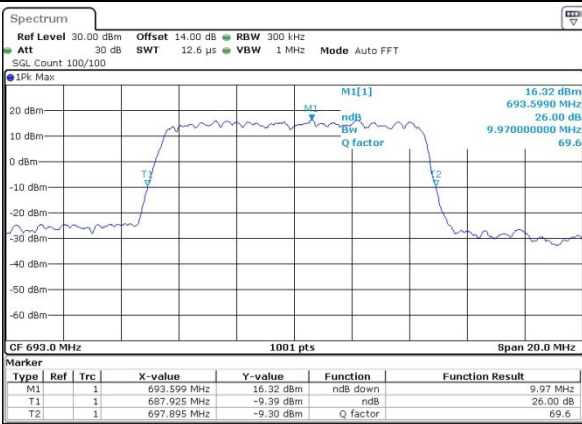

Date: 6.APR.2019 19:03:31

Highest Channel / 5MHz / QPSK

Date: 6.APR.2019 19:06:19

Highest Channel / 5MHz / 16QAM

Date: 6.APR.2019 19:08:40

LTE Band 71

Lowest Channel / 10MHz / QPSK

Date: 6.APR.2019 19:21:47

Lowest Channel / 10MHz / 16QAM

Date: 6.APR.2019 19:23:13

Middle Channel / 10MHz / QPSK

Date: 6.APR.2019 19:32:34

Middle Channel / 10MHz / 16QAM

Date: 6.APR.2019 19:33:16

Highest Channel / 10MHz / QPSK

Date: 6.APR.2019 19:48:39

Highest Channel / 10MHz / 16QAM

Date: 6.APR.2019 19:51:17

LTE Band 71

Lowest Channel / 15MHz / QPSK

Date: 8.APR.2019 09:46:16

Lowest Channel / 15MHz / 16QAM

Date: 8.APR.2019 09:49:01

Middle Channel / 15MHz / QPSK