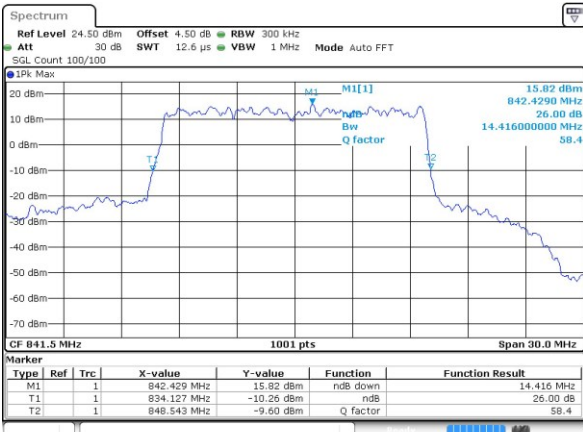

Highest Channel / 15MHz / QPSK

Date: 29 MAR 2019 02:55:59