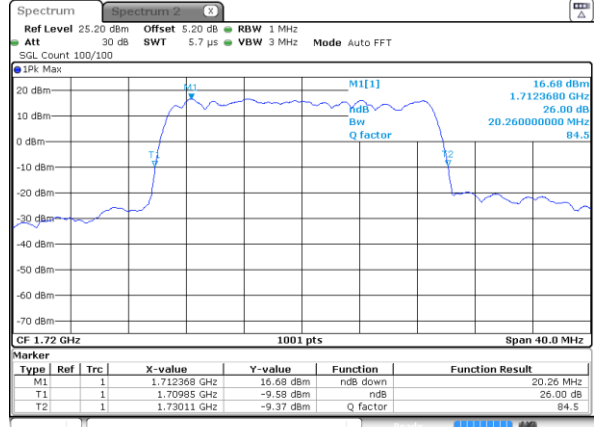

Date: 31 MAR 2019 18:49:38

Highest Channel / 15MHz / 16QAM

Date: 31 MAR 2019 18:50:18

LTE Band 66

Lowest Channel / 20MHz / QPSK

Date: 31 MAR 2019 17:50:59

Lowest Channel / 20MHz / 16QAM

Date: 31 MAR 2019 17:50:17