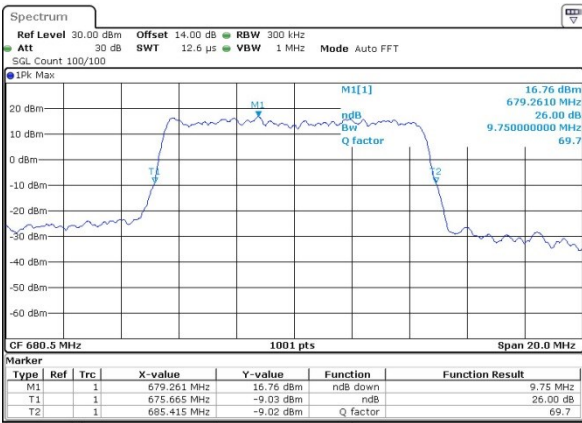

Middle Channel / 10MHz / QPSK

Date: 6.APR.2019 19:32:34