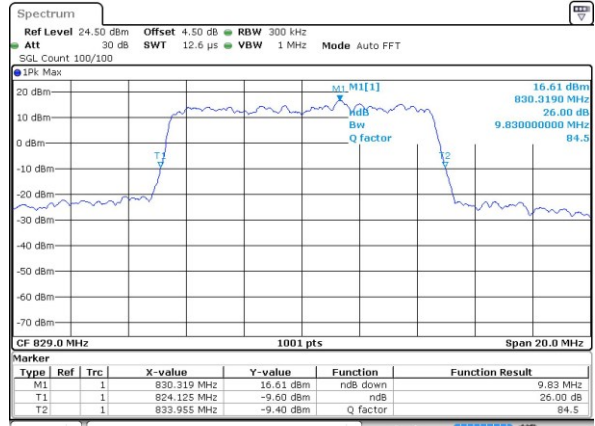

LTE Band 26

Lowest Channel / 10MHz / QPSK

Date: 29 MAR 2019 02:44:00

Lowest Channel / 10MHz / 16QAM

Date: 29 MAR 2019 02:46:03

Middle Channel / 10MHz / QPSK

Date: 29 MAR 2019 02:44:23

Middle Channel / 10MHz / 16QAM

Date: 29 MAR 2019 02:45:37

Highest Channel / 10MHz / QPSK

Date: 29 MAR 2019 02:44:49

Highest Channel / 10MHz / 16QAM

Date: 29 MAR 2019 02:45:13

LTE Band 26

Lowest Channel / 15MHz / QPSK

Date: 29 MAR 2019 02:55:12