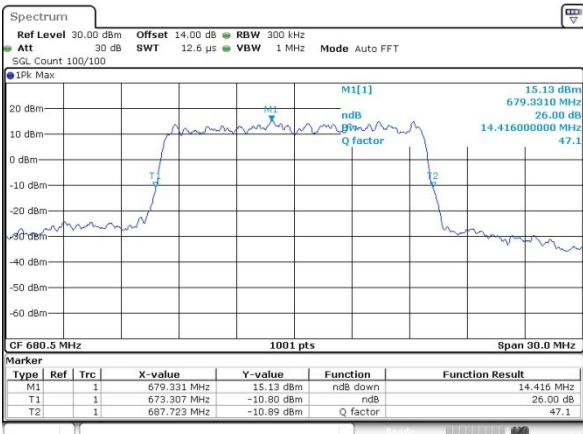

Highest Channel / 10MHz / 16QAM

Date: 6.APR.2019 19:51:17

LTE Band 71

Lowest Channel / 15MHz / QPSK

Date: 8.APR.2019 09:46:16

Lowest Channel / 15MHz / 16QAM

Date: 8.APR.2019 09:49:01

Middle Channel / 15MHz / QPSK

Date: 8.APR.2019 10:00:44

Middle Channel / 15MHz / 16QAM

Date: 8.APR.2019 09:59:56

Highest Channel / 15MHz / QPSK

Date: 8.APR.2019 10:04:42

Highest Channel / 15MHz / 16QAM

Date: 8.APR.2019 10:06:29

LTE Band 71