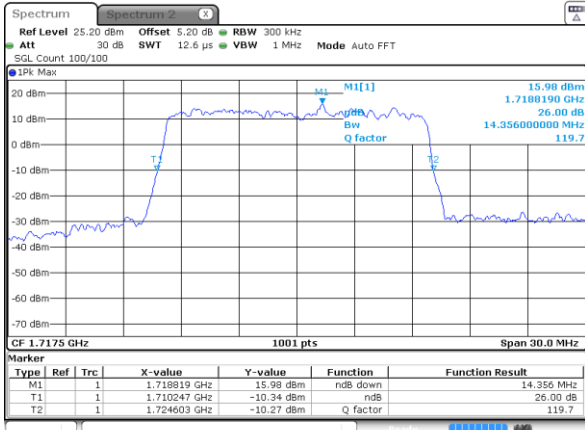

Middle Channel / 10MHz / 16QAM

Date: 31 MAR 2019 18:56:13

Highest Channel / 10MHz / QPSK

Date: 31 MAR 2019 19:04:45

Highest Channel / 10MHz / 16QAM

Date: 31 MAR 2019 19:05:21

LTE Band 66

Lowest Channel / 15MHz / QPSK