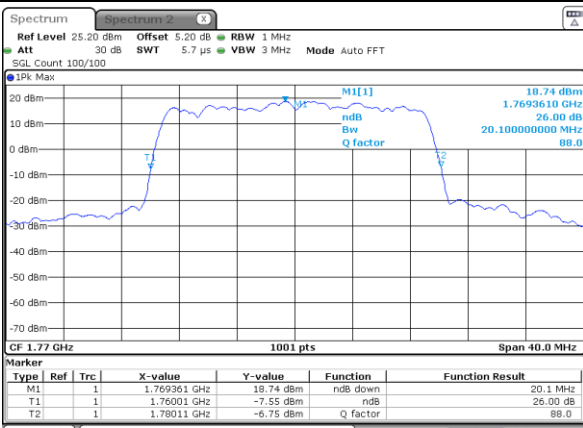

Date: 31 MAR 2019 18:49:38

Highest Channel / 15MHz / 16QAM

Date: 31 MAR 2019 18:50:18

LTE Band 66

Lowest Channel / 20MHz / QPSK

Date: 31 MAR 2019 17:50:59

Lowest Channel / 20MHz / 16QAM

Date: 31 MAR 2019 17:50:17

Middle Channel / 20MHz / QPSK

Date: 31 MAR 2019 17:37:00

Middle Channel / 20MHz / 16QAM

Date: 31 MAR 2019 17:39:48

Highest Channel / 20MHz / QPSK

Date: 31 MAR 2019 17:47:41

Highest Channel / 20MHz / 16QAM

Date: 31 MAR 2019 17:48:27