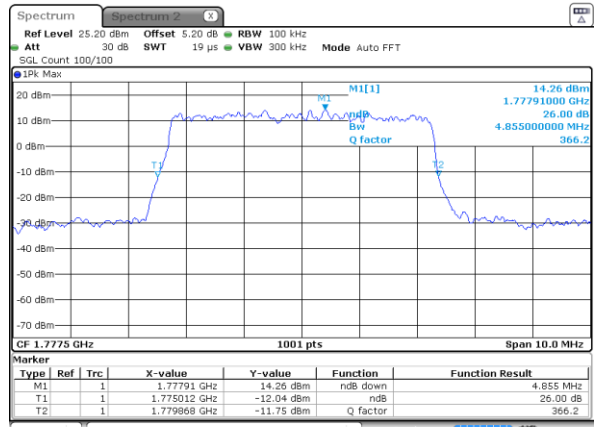

Highest Channel / 3MHz / QPSK

Date: 31 MAR 2019 19:35:09

Highest Channel / 3MHz / 16QAM

Date: 31 MAR 2019 19:37:04

LTE Band 66

Lowest Channel / 5MHz / QPSK

Date: 31 MAR 2019 19:17:07

Lowest Channel / 5MHz / 16QAM

Date: 31 MAR 2019 19:19:56

LTE Band 66

Lowest Channel / 10MHz / QPSK

Date: 31 MAR 2019 19:02:24

Lowest Channel / 10MHz / 16QAM

Date: 31 MAR 2019 19:01:20

Middle Channel / 10MHz / QPSK

Date: 31 MAR 2019 18:55:35