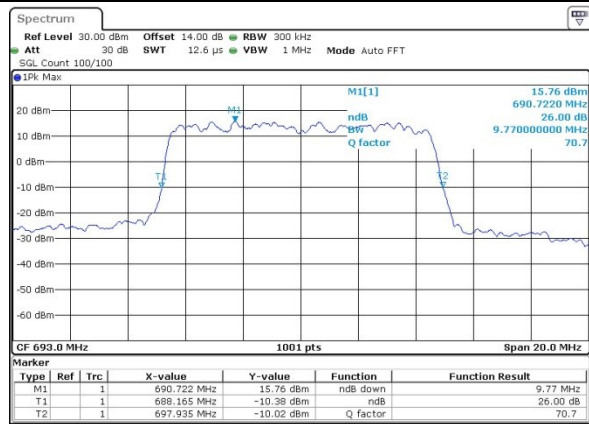

Date: 6.APR.2019 19:03:31

Highest Channel / 5MHz / QPSK

Date: 6.APR.2019 19:06:19

Highest Channel / 5MHz / 16QAM

Date: 6.APR.2019 19:08:40

LTE Band 71

Lowest Channel / 10MHz / QPSK

Date: 6.APR.2019 19:21:47

Lowest Channel / 10MHz / 16QAM

Date: 6.APR.2019 19:23:13

Middle Channel / 10MHz / QPSK

Date: 6.APR.2019 19:32:34

Middle Channel / 10MHz / 16QAM

Date: 6.APR.2019 19:33:16

Highest Channel / 10MHz / QPSK

Date: 6.APR.2019 19:48:39

Highest Channel / 10MHz / 16QAM

Date: 6.APR.2019 19:51:17

LTE Band 71

Lowest Channel / 15MHz / QPSK

Date: 8.APR.2019 09:46:16

Lowest Channel / 15MHz / 16QAM

Date: 8.APR.2019 09:49:01

Middle Channel / 15MHz / QPSK