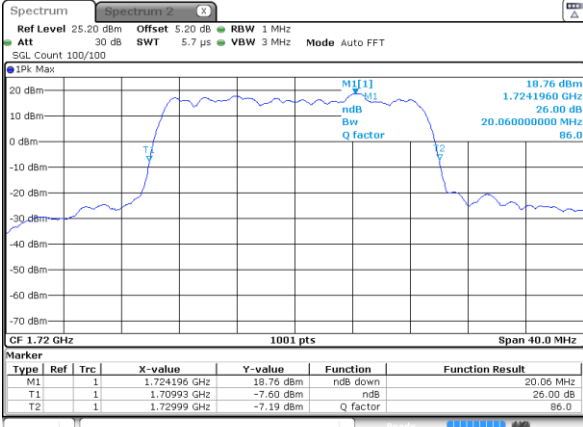

Date: 31 MAR 2019 18:49:38

Highest Channel / 15MHz / 16QAM

Date: 31 MAR 2019 18:50:18

LTE Band 66

Lowest Channel / 20MHz / QPSK

Date: 31 MAR 2019 17:50:59

Lowest Channel / 20MHz / 16QAM

Date: 31 MAR 2019 17:50:17