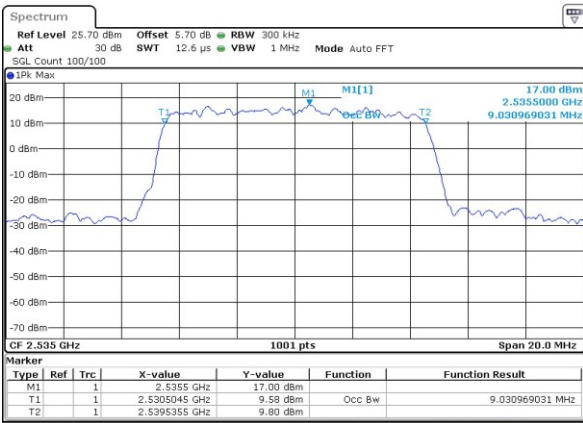

LTE Band 7

Lowest Channel / 5MHz / QPSK

Date: 28 MAR 2019 22:22:17

Lowest Channel / 5MHz / 16QAM

Date: 28 MAR 2019 22:24:40

Middle Channel / 5MHz / QPSK

Date: 28 MAR 2019 22:22:48

Middle Channel / 5MHz / 16QAM

Date: 28 MAR 2019 22:24:10

Highest Channel / 5MHz / QPSK

Date: 28 MAR 2019 22:23:16

Highest Channel / 5MHz / 16QAM

Date: 28 MAR 2019 22:23:44

LTE Band 7

Lowest Channel / 10MHz / QPSK

Date: 28 MAR 2019 22:37:21

Lowest Channel / 10MHz / 16QAM

Date: 28 MAR 2019 22:38:41

Middle Channel / 10MHz / QPSK

Date: 28 MAR 2019 22:37:47

Middle Channel / 10MHz / 16QAM

Date: 28 MAR 2019 22:38:08

Highest Channel / 10MHz / QPSK

Date: 28 MAR 2019 22:38:12