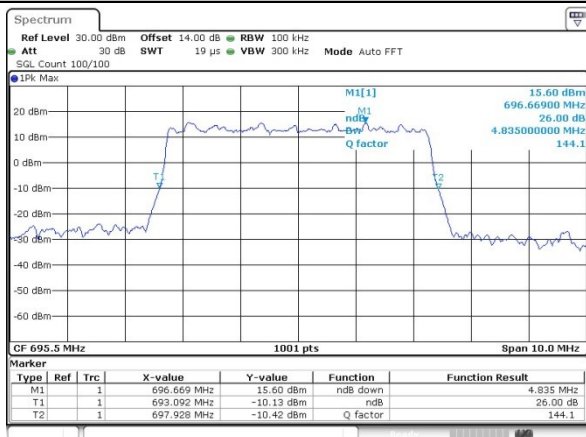

LTE Band 71

Lowest Channel / 5MHz / QPSK

Date: 6.APR.2019 18:22:49

Lowest Channel / 5MHz / 16QAM

Date: 6.APR.2019 18:25:49

Middle Channel / 5MHz / QPSK

Date: 6.APR.2019 19:04:34

Middle Channel / 5MHz / 16QAM

Date: 6.APR.2019 19:03:31

Highest Channel / 5MHz / QPSK

Date: 6.APR.2019 19:06:19

Highest Channel / 5MHz / 16QAM

Date: 6.APR.2019 19:08:40

LTE Band 71

Lowest Channel / 10MHz / QPSK

Date: 6.APR.2019 19:21:47