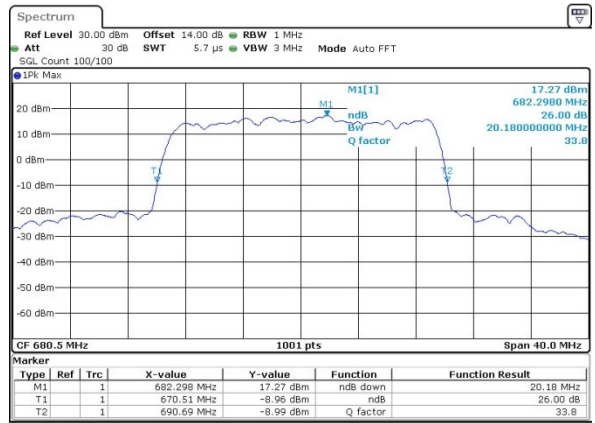

Date: 8.APR.2019 10:00:44

Middle Channel / 15MHz / 16QAM

Date: 8.APR.2019 09:59:56

Highest Channel / 15MHz / QPSK

Date: 8.APR.2019 10:04:42

Highest Channel / 15MHz / 16QAM

Date: 8.APR.2019 10:06:29

LTE Band 71

Lowest Channel / 20MHz / QPSK

Date: 8.APR.2019 10:23:36

Lowest Channel / 20MHz / 16QAM

Date: 8.APR.2019 10:25:32

Middle Channel / 20MHz / QPSK

Date: 8.APR.2019 10:38:20

Middle Channel / 20MHz / 16QAM

Date: 8.APR.2019 10:37:26

Highest Channel / 20MHz / QPSK

Date: 8.APR.2019 10:39:38

Highest Channel / 20MHz / 16QAM

Date: 8.APR.2019 10:41:52