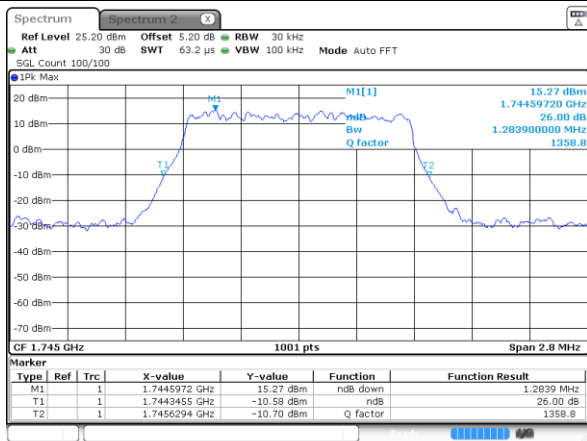

Highest Channel / 15MHz / 16QAM

Date: 29 MAR 2019 02:56:31

LTE Band 66

Lowest Channel / 1.4MHz / QPSK

Date: 31 MAR 2019 19:48:35

Lowest Channel / 1.4MHz / 16QAM

Date: 31 MAR 2019 19:51:44

Middle Channel / 1.4MHz / QPSK