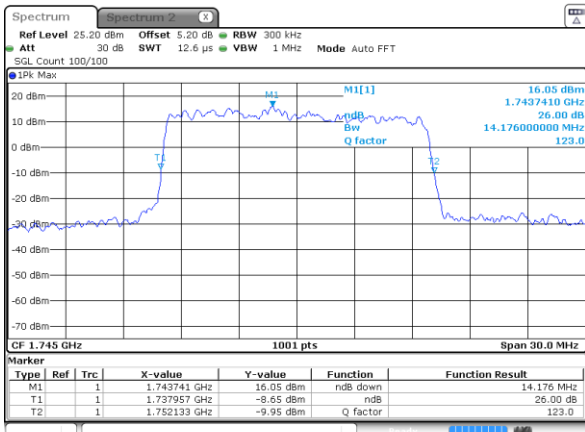

Middle Channel / 15MHz / QPSK

Date: 31 MAR 2019 17:57:04