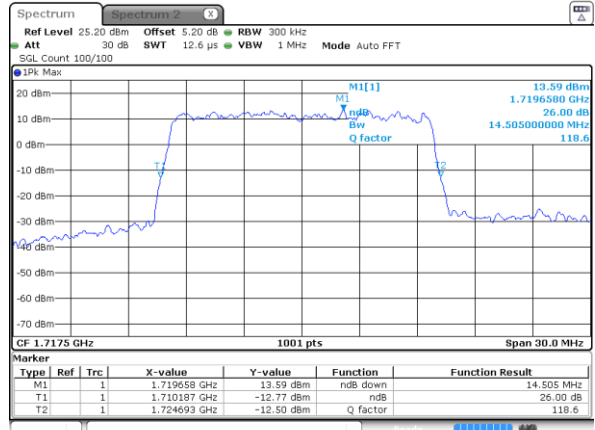

Lowest Channel / 15MHz / 16QAM

Date: 31 MAR 2019 18:47:14