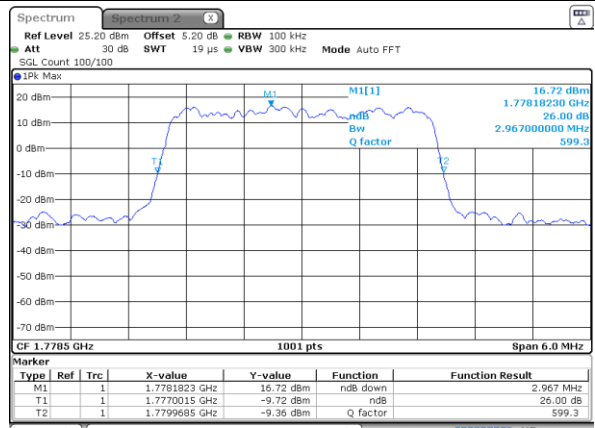

Date: 31 MAR 2019 19:42:43

Middle Channel / 1.4MHz / 16QAM

Date: 31 MAR 2019 19:43:16

Highest Channel / 1.4MHz / QPSK

Date: 31 MAR 2019 20:13:08

Highest Channel / 1.4MHz / 16QAM

Date: 31 MAR 2019 20:14:31

LTE Band 66

Highest Channel / 3MHz / QPSK

Date: 31 MAR 2019 19:35:09

Highest Channel / 3MHz / 16QAM

Date: 31 MAR 2019 19:37:04

LTE Band 66

Lowest Channel / 5MHz / QPSK

Date: 31 MAR 2019 19:17:07

Lowest Channel / 5MHz / 16QAM