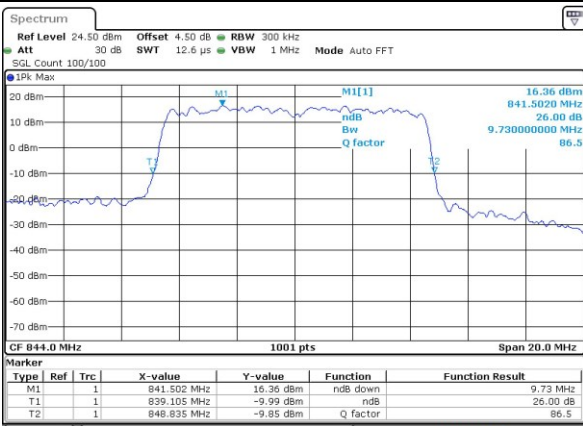

LTE Band 26

Lowest Channel / 10MHz / QPSK

Date: 29 MAR 2019 02:44:00

Lowest Channel / 10MHz / 16QAM

Date: 29 MAR 2019 02:46:03

Middle Channel / 10MHz / QPSK

Date: 29 MAR 2019 02:44:23

Middle Channel / 10MHz / 16QAM

Date: 29 MAR 2019 02:45:37

Highest Channel / 10MHz / QPSK

Date: 29 MAR 2019 02:44:49

Highest Channel / 10MHz / 16QAM

Date: 29 MAR 2019 02:45:13

LTE Band 26

Lowest Channel / 15MHz / QPSK

Date: 29 MAR 2019 02:55:12