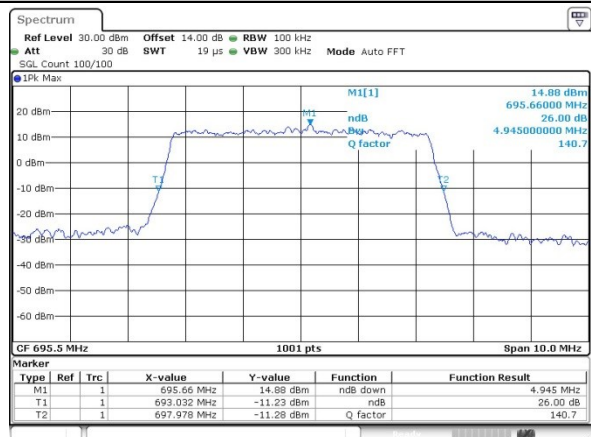

LTE Band 71

Lowest Channel / 5MHz / QPSK

Date: 6.APR.2019 18:22:49

Lowest Channel / 5MHz / 16QAM

Date: 6.APR.2019 18:25:49

Middle Channel / 5MHz / QPSK

Date: 6.APR.2019 19:04:34

Middle Channel / 5MHz / 16QAM

Date: 6.APR.2019 19:03:31

Highest Channel / 5MHz / QPSK

Date: 6.APR.2019 19:06:19

Highest Channel / 5MHz / 16QAM

Date: 6.APR.2019 19:08:40

LTE Band 71

Lowest Channel / 10MHz / QPSK

Date: 6.APR.2019 19:21:47