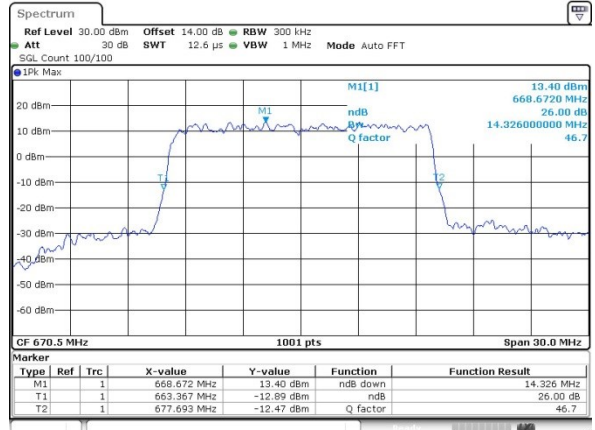

Highest Channel / 10MHz / 16QAM

Date: 6.APR.2019 19:51:17

LTE Band 71

Lowest Channel / 15MHz / QPSK

Date: 8.APR.2019 09:46:16

Lowest Channel / 15MHz / 16QAM

Date: 8.APR.2019 09:49:01

Middle Channel / 15MHz / QPSK