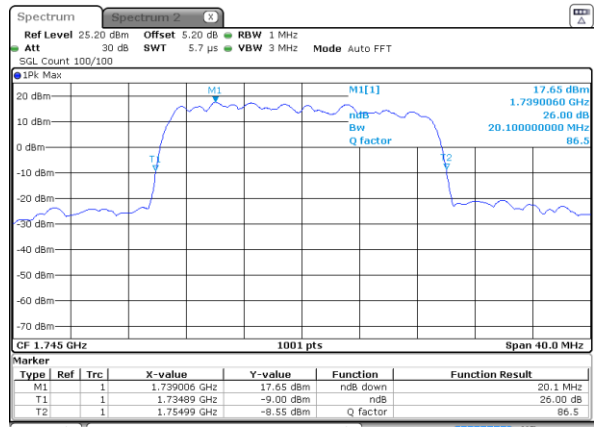

Date: 31 MAR 2019 18:49:38

Highest Channel / 15MHz / 16QAM

Date: 31 MAR 2019 18:50:18

LTE Band 66

Lowest Channel / 20MHz / QPSK

Date: 31 MAR 2019 17:50:59

Lowest Channel / 20MHz / 16QAM

Date: 31 MAR 2019 17:50:17

Middle Channel / 20MHz / QPSK

Date: 31 MAR 2019 17:37:00

Middle Channel / 20MHz / 16QAM

Date: 31 MAR 2019 17:39:48

Highest Channel / 20MHz / QPSK

Date: 31 MAR 2019 17:47:41

Highest Channel / 20MHz / 16QAM

Date: 31 MAR 2019 17:48:27