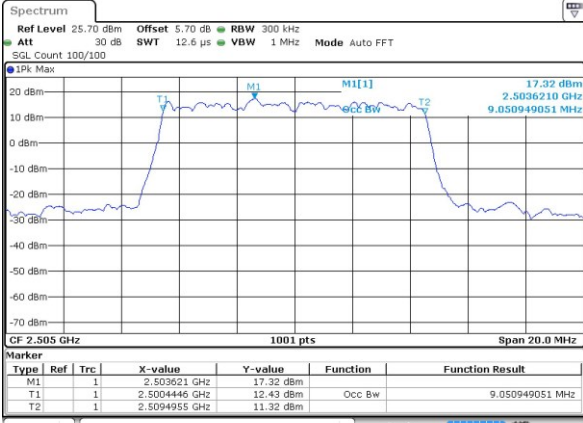

LTE Band 7

Lowest Channel / 5MHz / QPSK

Date: 28 MAR 2019 22:22:17

Lowest Channel / 5MHz / 16QAM

Date: 28 MAR 2019 22:24:40

Middle Channel / 5MHz / QPSK

Date: 28 MAR 2019 22:22:48

Middle Channel / 5MHz / 16QAM

Date: 28 MAR 2019 22:24:10

Highest Channel / 5MHz / QPSK

Date: 28 MAR 2019 22:23:16

Highest Channel / 5MHz / 16QAM

Date: 28 MAR 2019 22:23:44

LTE Band 7

Lowest Channel / 10MHz / QPSK

Date: 28 MAR 2019 22:37:21

Lowest Channel / 10MHz / 16QAM

Date: 28 MAR 2019 22:38:41

Middle Channel / 10MHz / QPSK

Date: 28 MAR 2019 22:37:47

Middle Channel / 10MHz / 16QAM

Date: 28 MAR 2019 22:38:08

Highest Channel / 10MHz / QPSK

Date: 28 MAR 2019 22:38:12