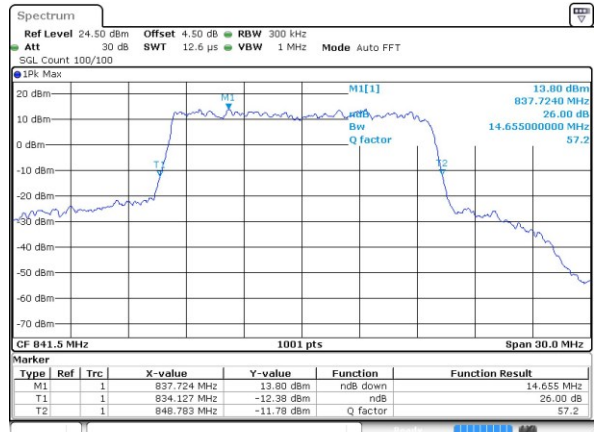

Highest Channel / 15MHz / 16QAM

Date: 29 MAR 2019 02:56:31

LTE Band 66

Lowest Channel / 1.4MHz / QPSK

Date: 31 MAR 2019 19:48:35

Lowest Channel / 1.4MHz / 16QAM

Date: 31 MAR 2019 19:51:44

Middle Channel / 1.4MHz / QPSK