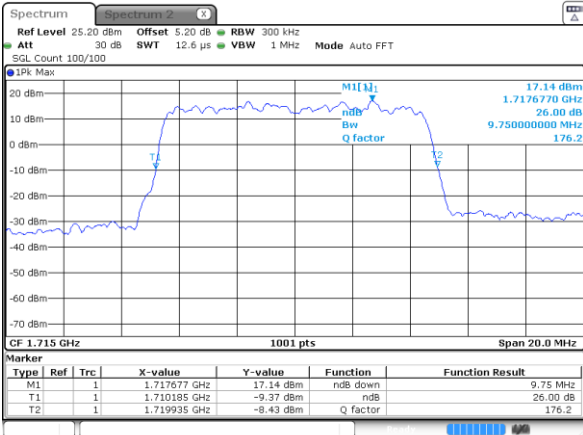

Highest Channel / 3MHz / QPSK

Date: 31 MAR 2019 19:35:09

Highest Channel / 3MHz / 16QAM

Date: 31 MAR 2019 19:37:04

LTE Band 66

Lowest Channel / 5MHz / QPSK

Date: 31 MAR 2019 19:17:07

Lowest Channel / 5MHz / 16QAM

Date: 31 MAR 2019 19:16:33

Middle Channel / 5MHz / QPSK

Date: 31 MAR 2019 19:10:35

Middle Channel / 5MHz / 16QAM

Date: 31 MAR 2019 19:10:58

Highest Channel / 5MHz / QPSK

Date: 31 MAR 2019 19:18:50

Highest Channel / 5MHz / 16QAM

Date: 31 MAR 2019 19:19:56

LTE Band 66

Lowest Channel / 10MHz / QPSK

Date: 31 MAR 2019 19:02:24

Lowest Channel / 10MHz / 16QAM

Date: 31 MAR 2019 19:01:20

Middle Channel / 10MHz / QPSK

Date: 31 MAR 2019 18:55:35