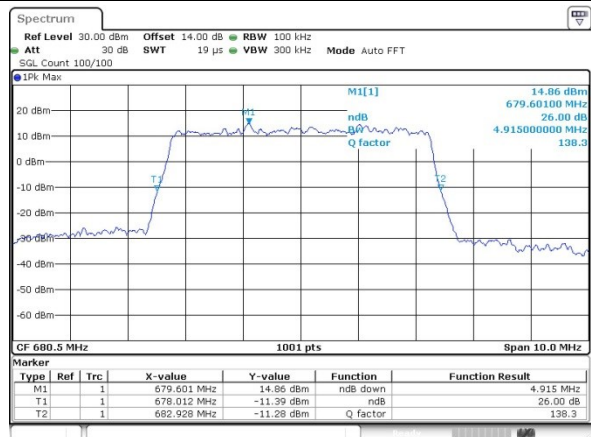

LTE Band 71

Lowest Channel / 5MHz / QPSK

Date: 6.APR.2019 18:22:49

Lowest Channel / 5MHz / 16QAM

Date: 6.APR.2019 18:25:49

Middle Channel / 5MHz / QPSK

Date: 6.APR.2019 19:04:34

Middle Channel / 5MHz / 16QAM