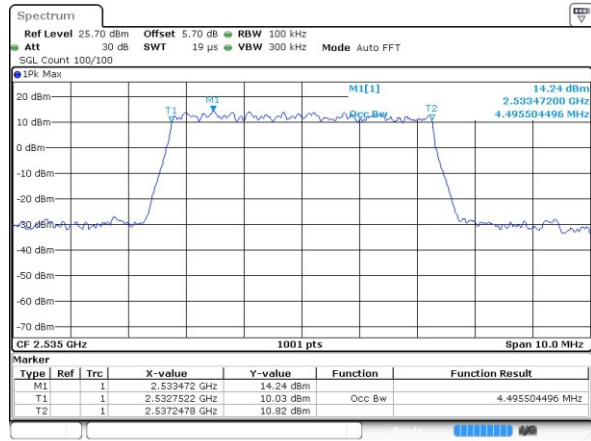

Mode	LTE Band 71 : 99%OBW(MHz)							
BW	5MHz		10MHz		15MHz		20MHz	
Mod.	QPSK	16QAM	QPSK	16QAM	QPSK	16QAM	QPSK	16QAM
Lowest CH	4.48	4.5	9.01	8.99	13.31	13.34	18.34	18.34
Middle CH	4.5	4.49	9.01	8.95	13.4	13.43	18.34	18.22
Highest CH	4.5	4.5	8.97	8.99	13.49	13.46	18.18	18.26

LTE Band 7

Lowest Channel / 5MHz / QPSK

Date: 28 MAR 2019 22:22:17

Lowest Channel / 5MHz / 16QAM

Date: 28 MAR 2019 22:24:40

Middle Channel / 5MHz / QPSK

Date: 28 MAR 2019 22:22:48

Middle Channel / 5MHz / 16QAM

Date: 28 MAR 2019 22:24:10

Highest Channel / 5MHz / QPSK

Date: 28 MAR 2019 22:23:16

Highest Channel / 5MHz / 16QAM

Date: 28 MAR 2019 22:23:44

LTE Band 7

Lowest Channel / 10MHz / QPSK

Date: 28 MAR 2019 22:37:21