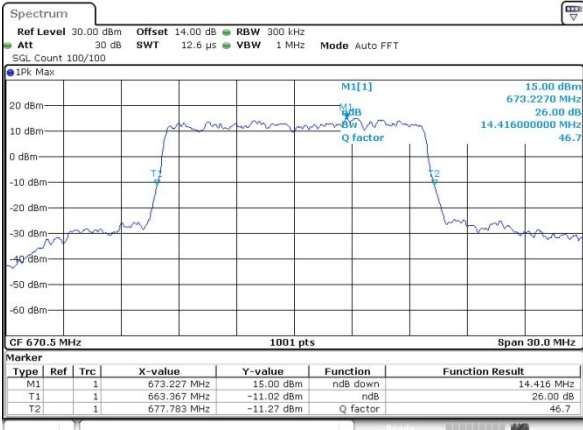

Highest Channel / 10MHz / 16QAM

Date: 6.APR.2019 19:51:17

LTE Band 71

Lowest Channel / 15MHz / QPSK

Date: 8.APR.2019 09:46:16

Lowest Channel / 15MHz / 16QAM

Date: 8.APR.2019 09:49:01

Middle Channel / 15MHz / QPSK

Date: 8.APR.2019 10:00:44

Middle Channel / 15MHz / 16QAM

Date: 8.APR.2019 09:59:56

Highest Channel / 15MHz / QPSK

Date: 8.APR.2019 10:04:42

Highest Channel / 15MHz / 16QAM

Date: 8.APR.2019 10:06:29

LTE Band 71