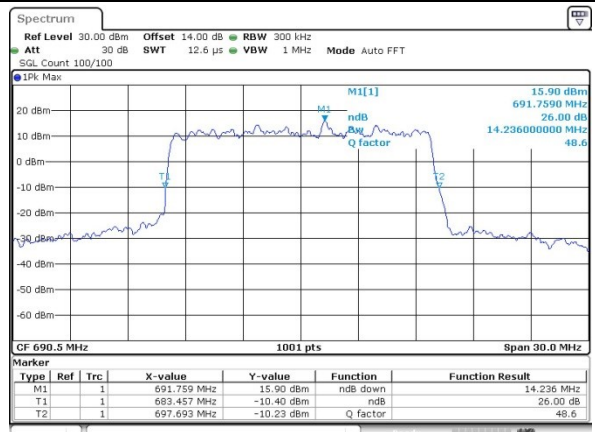

Date: 8.APR.2019 10:00:44

Middle Channel / 15MHz / 16QAM

Date: 8.APR.2019 09:59:56

Highest Channel / 15MHz / QPSK

Date: 8.APR.2019 10:04:42

Highest Channel / 15MHz / 16QAM

Date: 8.APR.2019 10:06:29

LTE Band 71