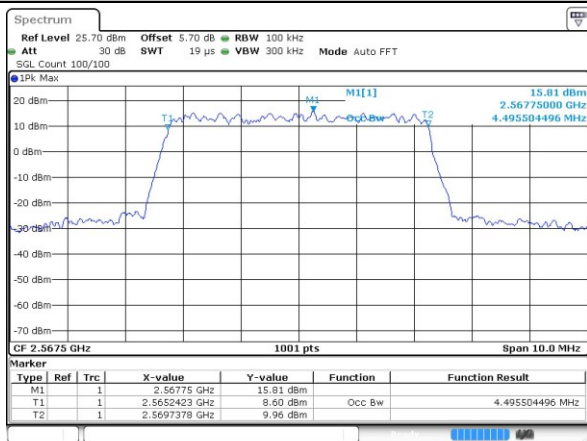

LTE Band 7

Lowest Channel / 5MHz / QPSK

Date: 28 MAR 2019 22:22:17

Lowest Channel / 5MHz / 16QAM

Date: 28 MAR 2019 22:24:40

Middle Channel / 5MHz / QPSK

Date: 28 MAR 2019 22:22:48

Middle Channel / 5MHz / 16QAM

Date: 28 MAR 2019 22:24:10

Highest Channel / 5MHz / QPSK

Date: 28 MAR 2019 22:23:16

Highest Channel / 5MHz / 16QAM

Date: 28 MAR 2019 22:23:44

LTE Band 7

Lowest Channel / 10MHz / QPSK

Date: 28 MAR 2019 22:37:21