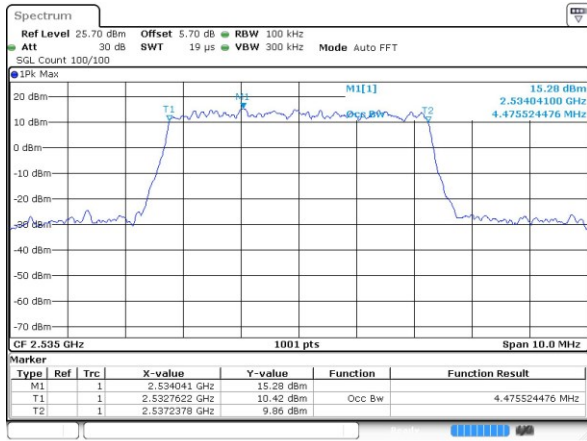

Mode	LTE Band 71 : 99%OBW(MHz)							
BW	5MHz		10MHz		15MHz		20MHz	
Mod.	QPSK	16QAM	QPSK	16QAM	QPSK	16QAM	QPSK	16QAM
Lowest CH	4.48	4.5	9.01	8.99	13.31	13.34	18.34	18.34
Middle CH	4.5	4.49	9.01	8.95	13.4	13.43	18.34	18.22
Highest CH	4.5	4.5	8.97	8.99	13.49	13.46	18.18	18.26

LTE Band 7

Lowest Channel / 5MHz / QPSK

Date: 28 MAR 2019 22:22:17

Lowest Channel / 5MHz / 16QAM

Date: 28 MAR 2019 22:24:40

Middle Channel / 5MHz / QPSK

Date: 28 MAR 2019 22:22:48

Middle Channel / 5MHz / 16QAM

Date: 28 MAR 2019 22:24:10

Highest Channel / 5MHz / QPSK

Date: 28 MAR 2019 22:23:16

Highest Channel / 5MHz / 16QAM

Date: 28 MAR 2019 22:23:44

LTE Band 7

Lowest Channel / 10MHz / QPSK

Date: 28 MAR 2019 22:37:21