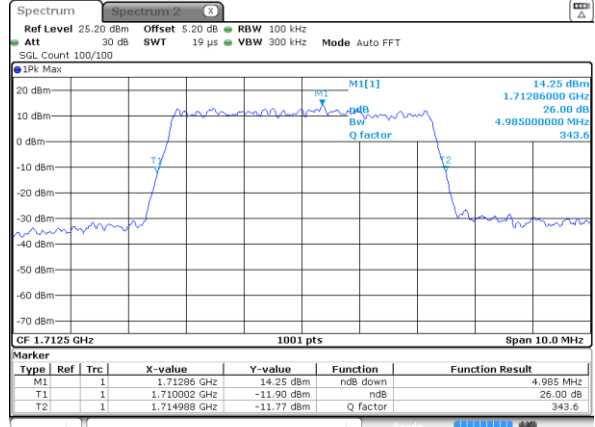

Highest Channel / 3MHz / QPSK

Date: 31 MAR 2019 19:35:09

Highest Channel / 3MHz / 16QAM

Date: 31 MAR 2019 19:37:04

LTE Band 66

Lowest Channel / 5MHz / QPSK

Date: 31 MAR 2019 19:17:07

Lowest Channel / 5MHz / 16QAM