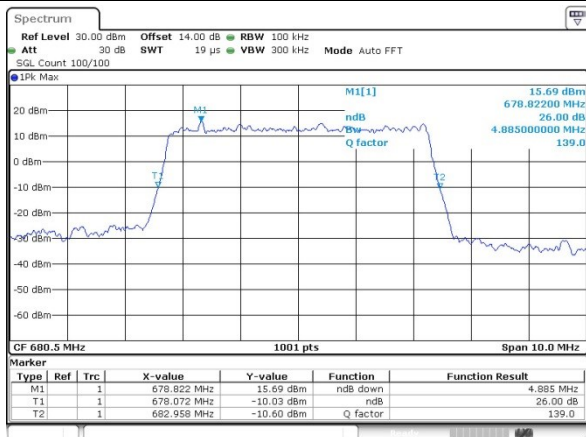

LTE Band 71

Lowest Channel / 5MHz / QPSK

Date: 6.APR.2019 18:22:49

Lowest Channel / 5MHz / 16QAM

Date: 6.APR.2019 18:25:49

Middle Channel / 5MHz / QPSK

Date: 6.APR.2019 19:04:34

Middle Channel / 5MHz / 16QAM

Date: 6.APR.2019 19:03:31

Highest Channel / 5MHz / QPSK

Date: 6.APR.2019 19:06:19

Highest Channel / 5MHz / 16QAM

Date: 6.APR.2019 19:08:40

LTE Band 71

Lowest Channel / 10MHz / QPSK

Date: 6.APR.2019 19:21:47