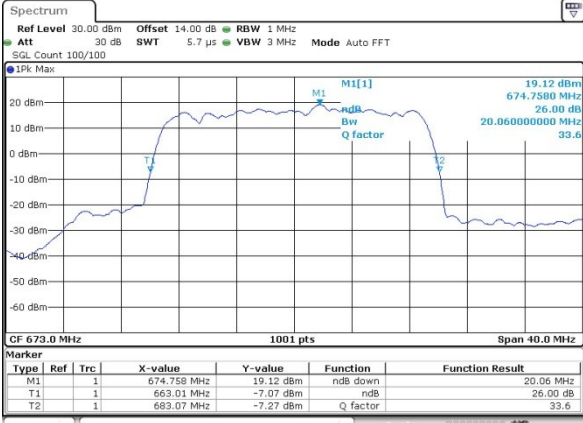

LTE Band 71

Lowest Channel / 20MHz / QPSK

Date: 8.APR.2019 10:23:36