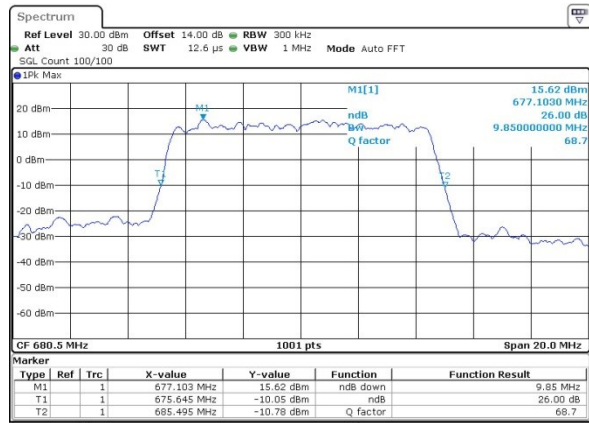

Date: 6.APR.2019 19:03:31

Highest Channel / 5MHz / QPSK

Date: 6.APR.2019 19:06:19

Highest Channel / 5MHz / 16QAM

Date: 6.APR.2019 19:08:40

LTE Band 71

Lowest Channel / 10MHz / QPSK

Date: 6.APR.2019 19:21:47

Lowest Channel / 10MHz / 16QAM

Date: 6.APR.2019 19:23:13

Middle Channel / 10MHz / QPSK

Date: 6.APR.2019 19:32:34

Middle Channel / 10MHz / 16QAM

Date: 6.APR.2019 19:33:16

Highest Channel / 10MHz / QPSK

Date: 6.APR.2019 19:48:39

Highest Channel / 10MHz / 16QAM

Date: 6.APR.2019 19:51:17

LTE Band 71

Lowest Channel / 15MHz / QPSK

Date: 8.APR.2019 09:46:16

Lowest Channel / 15MHz / 16QAM

Date: 8.APR.2019 09:49:01

Middle Channel / 15MHz / QPSK