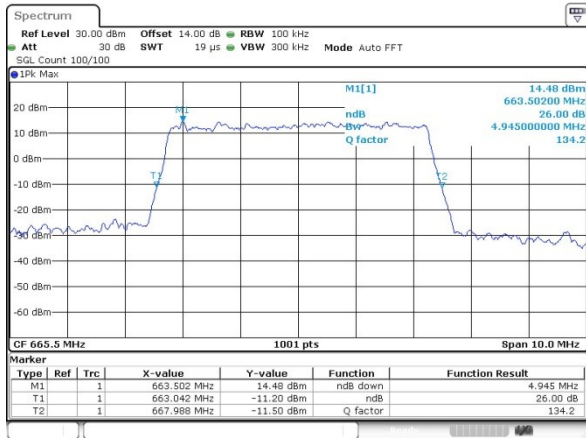

LTE Band 71

Lowest Channel / 5MHz / QPSK

Date: 6.APR.2019 18:22:49