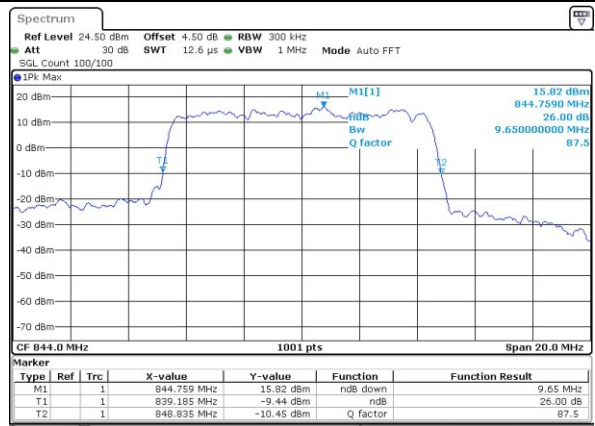

LTE Band 26

Lowest Channel / 10MHz / QPSK

Date: 29 MAR 2019 02:44:00

Lowest Channel / 10MHz / 16QAM

Date: 29 MAR 2019 02:46:03

Middle Channel / 10MHz / QPSK

Date: 29 MAR 2019 02:44:23

Middle Channel / 10MHz / 16QAM

Date: 29 MAR 2019 02:45:37

Highest Channel / 10MHz / QPSK

Date: 29 MAR 2019 02:44:49

Highest Channel / 10MHz / 16QAM

Date: 29 MAR 2019 02:45:13

LTE Band 26

Lowest Channel / 15MHz / QPSK

Date: 29 MAR 2019 02:55:12