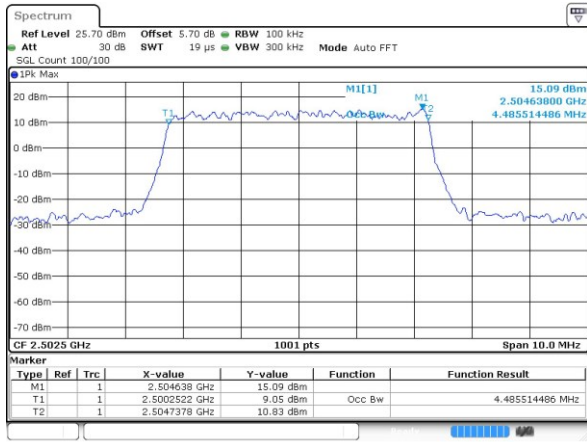

LTE Band 7

Lowest Channel / 5MHz / QPSK

Date: 28 MAR 2019 22:22:17