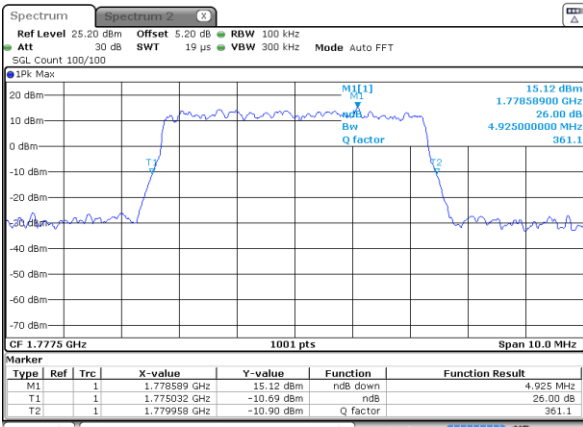

Highest Channel / 5MHz / QPSK

Date: 31 MAR 2019 19:18:50