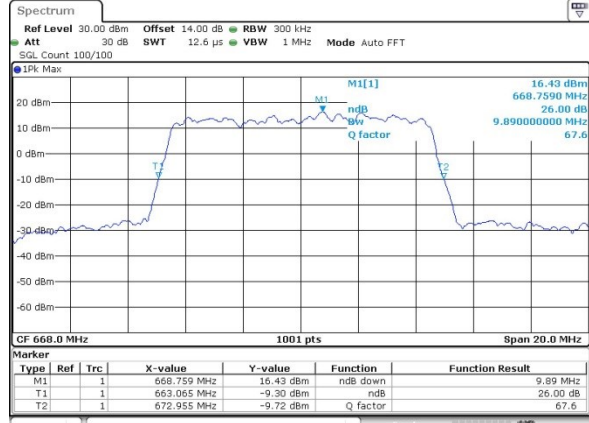

Lowest Channel / 10MHz / 16QAM

Date: 6.APR.2019 19:23:13