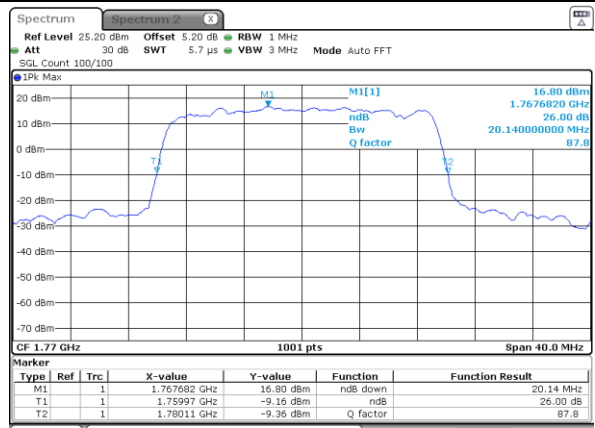

Date: 31 MAR 2019 18:49:38

Highest Channel / 15MHz / 16QAM

Date: 31 MAR 2019 18:50:18

LTE Band 66

Lowest Channel / 20MHz / QPSK

Date: 31 MAR 2019 17:50:59

Lowest Channel / 20MHz / 16QAM

Date: 31 MAR 2019 17:50:17

Middle Channel / 20MHz / QPSK

Date: 31 MAR 2019 17:37:00

Middle Channel / 20MHz / 16QAM

Date: 31 MAR 2019 17:39:48

Highest Channel / 20MHz / QPSK

Date: 31 MAR 2019 17:47:41

Highest Channel / 20MHz / 16QAM

Date: 31 MAR 2019 17:48:27

LTE Band 71

Lowest Channel / 5MHz / QPSK

Date: 6.APR.2019 18:22:49

Lowest Channel / 5MHz / 16QAM

Date: 6.APR.2019 18:25:49

Middle Channel / 5MHz / QPSK

Date: 6.APR.2019 19:04:34

Middle Channel / 5MHz / 16QAM