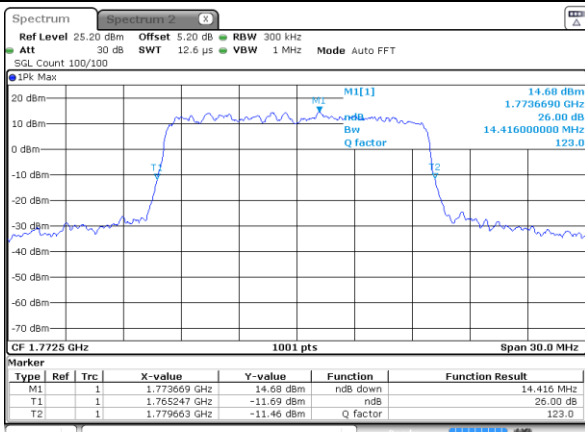

Date: 31 MAR 2019 18:47:44

Lowest Channel / 15MHz / 16QAM

Date: 31 MAR 2019 18:47:14

Middle Channel / 15MHz / QPSK

Date: 31 MAR 2019 17:57:04

Middle Channel / 15MHz / 16QAM

Date: 31 MAR 2019 17:57:42

Highest Channel / 15MHz / QPSK

Date: 31 MAR 2019 18:49:38

Highest Channel / 15MHz / 16QAM

Date: 31 MAR 2019 18:50:18

LTE Band 66

Lowest Channel / 20MHz / QPSK

Date: 31 MAR 2019 17:50:59

Lowest Channel / 20MHz / 16QAM

Date: 31 MAR 2019 17:50:17