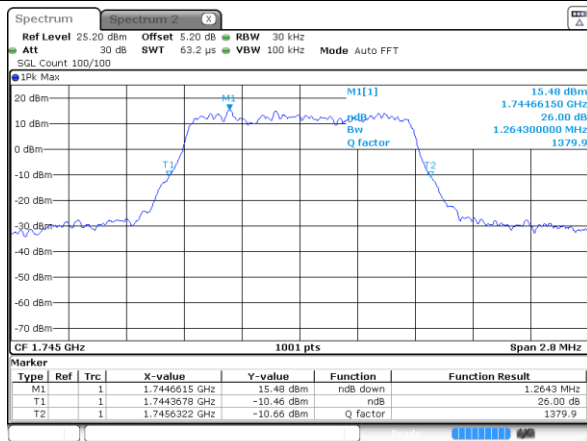

Highest Channel / 15MHz / 16QAM

Date: 29 MAR 2019 02:56:31

LTE Band 66

Lowest Channel / 1.4MHz / QPSK

Date: 31 MAR 2019 19:48:35

Lowest Channel / 1.4MHz / 16QAM

Date: 31 MAR 2019 19:51:44

Middle Channel / 1.4MHz / QPSK

Date: 31 MAR 2019 19:42:43

Middle Channel / 1.4MHz / 16QAM

Date: 31 MAR 2019 19:43:16

Highest Channel / 1.4MHz / QPSK

Date: 31 MAR 2019 20:13:08

Highest Channel / 1.4MHz / 16QAM

Date: 31 MAR 2019 20:14:31

LTE Band 66