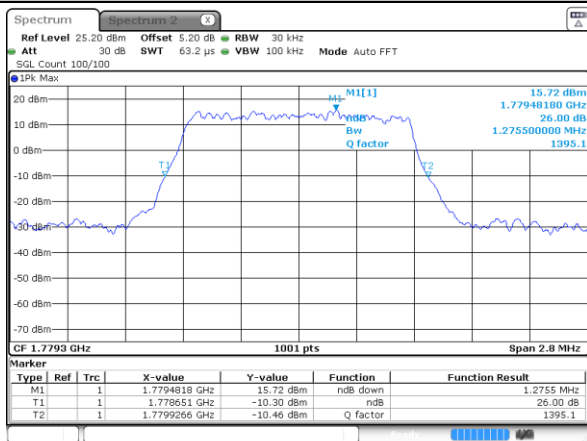

Highest Channel / 1.4MHz / QPSK

Date: 31 MAR 2019 20:13:08