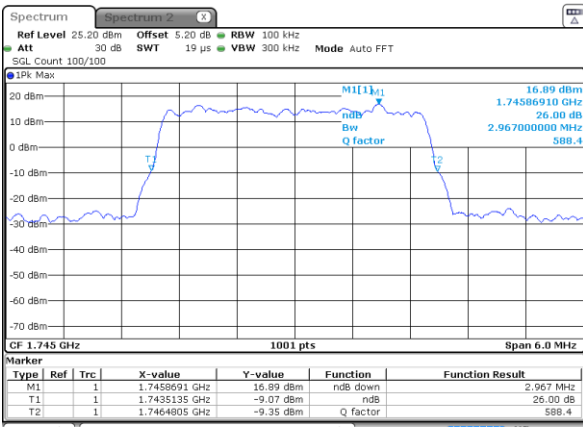

Middle Channel / 3MHz / QPSK

Date: 31 MAR 2019 19:26:11