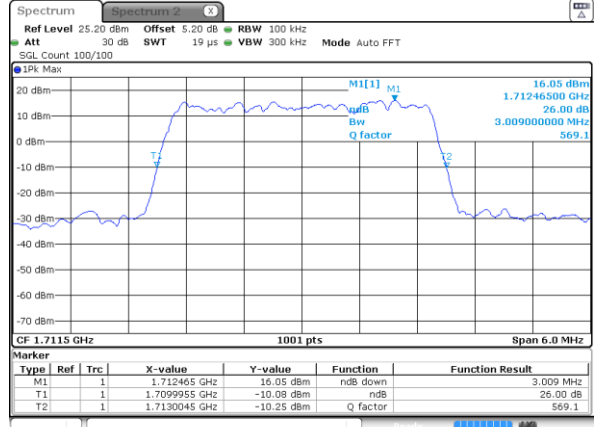

Lowest Channel / 3MHz / 16QAM

Date: 31 MAR 2019 19:32:09