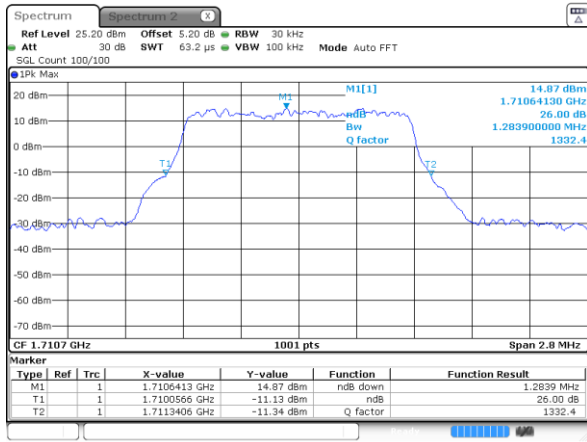

Highest Channel / 15MHz / 16QAM

Date: 29 MAR 2019 02:56:31

LTE Band 66

Lowest Channel / 1.4MHz / QPSK

Date: 31 MAR 2019 19:48:35

Lowest Channel / 1.4MHz / 16QAM

Date: 31 MAR 2019 19:51:44

Middle Channel / 1.4MHz / QPSK

Date: 31 MAR 2019 19:42:43

Middle Channel / 1.4MHz / 16QAM

Date: 31 MAR 2019 19:43:16

Highest Channel / 1.4MHz / QPSK

Date: 31 MAR 2019 20:13:08

Highest Channel / 1.4MHz / 16QAM

Date: 31 MAR 2019 20:14:31

LTE Band 66