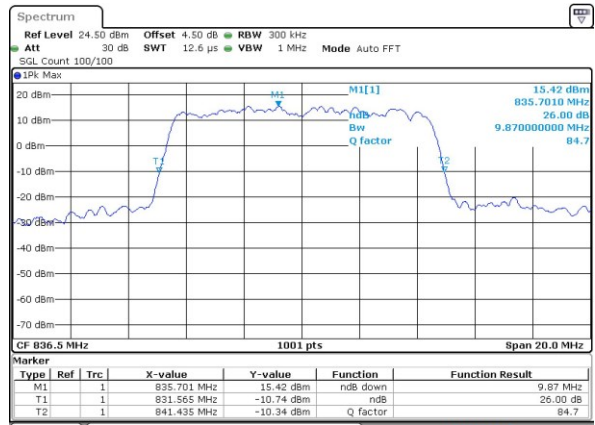

LTE Band 26

Lowest Channel / 10MHz / QPSK

Date: 29 MAR 2019 02:44:00

Lowest Channel / 10MHz / 16QAM

Date: 29 MAR 2019 02:46:03

Middle Channel / 10MHz / QPSK

Date: 29 MAR 2019 02:44:23

Middle Channel / 10MHz / 16QAM

Date: 29 MAR 2019 02:45:37

Highest Channel / 10MHz / QPSK

Date: 29 MAR 2019 02:44:49

Highest Channel / 10MHz / 16QAM

Date: 29 MAR 2019 02:45:13

LTE Band 26

Lowest Channel / 15MHz / QPSK

Date: 29 MAR 2019 02:55:12