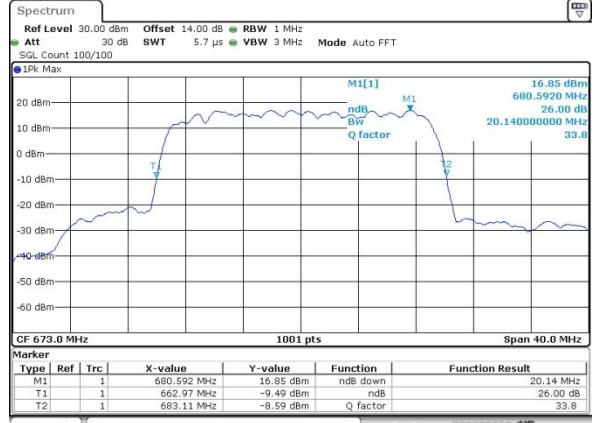

Lowest Channel / 20MHz / 16QAM

Date: 8.APR.2019 10:25:32