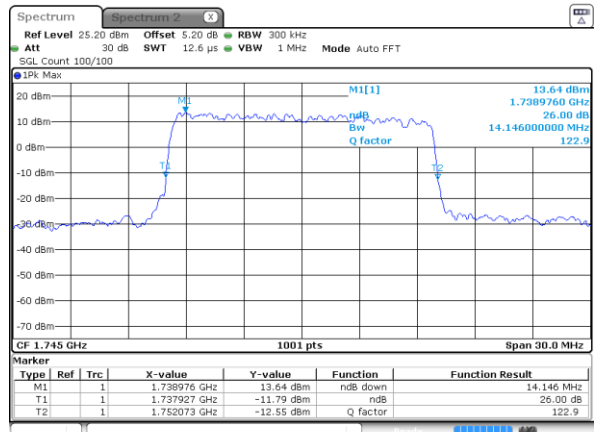

Middle Channel / 10MHz / 16QAM

Date: 31 MAR 2019 18:56:13

Highest Channel / 10MHz / QPSK

Date: 31 MAR 2019 19:04:45

Highest Channel / 10MHz / 16QAM

Date: 31 MAR 2019 19:05:21

LTE Band 66

Lowest Channel / 15MHz / QPSK

Date: 31 MAR 2019 18:47:44

Lowest Channel / 15MHz / 16QAM

Date: 31 MAR 2019 18:47:14

Middle Channel / 15MHz / QPSK

Date: 31 MAR 2019 17:57:04

Middle Channel / 15MHz / 16QAM

Date: 31 MAR 2019 17:57:42

Highest Channel / 15MHz / QPSK

Date: 31 MAR 2019 18:49:38

Highest Channel / 15MHz / 16QAM

Date: 31 MAR 2019 18:50:18

LTE Band 66

Lowest Channel / 20MHz / QPSK

Date: 31 MAR 2019 17:50:59

Lowest Channel / 20MHz / 16QAM

Date: 31 MAR 2019 17:50:17