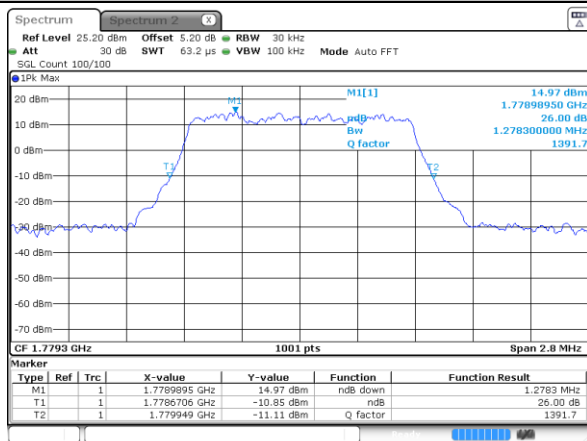

Date: 31 MAR 2019 19:42:43

Middle Channel / 1.4MHz / 16QAM

Date: 31 MAR 2019 19:43:16

Highest Channel / 1.4MHz / QPSK

Date: 31 MAR 2019 20:13:08

Highest Channel / 1.4MHz / 16QAM

Date: 31 MAR 2019 20:14:31

LTE Band 66