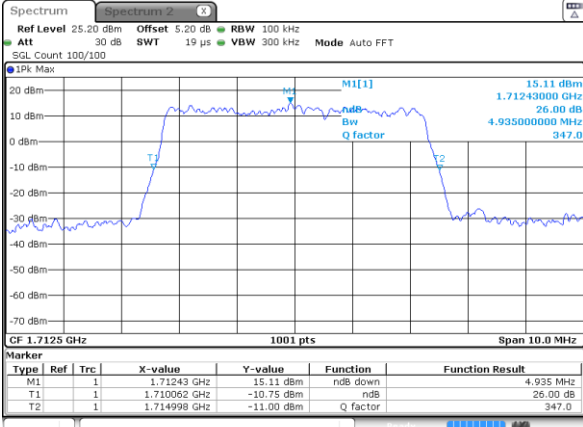

Highest Channel / 3MHz / QPSK

Date: 31 MAR 2019 19:35:09

Highest Channel / 3MHz / 16QAM

Date: 31 MAR 2019 19:37:04

LTE Band 66

Lowest Channel / 5MHz / QPSK

Date: 31 MAR 2019 19:17:07

Lowest Channel / 5MHz / 16QAM