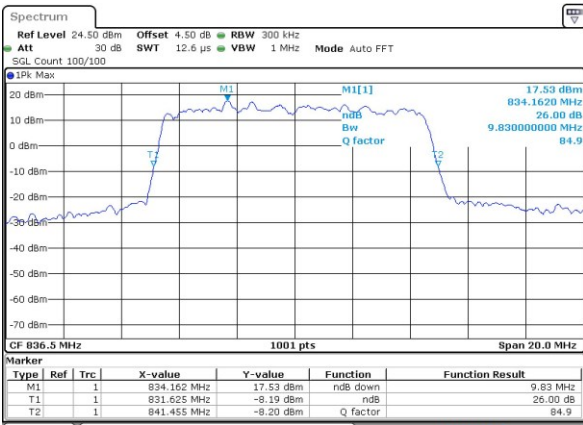

LTE Band 26

Lowest Channel / 10MHz / QPSK

Date: 29 MAR 2019 02:44:00

Lowest Channel / 10MHz / 16QAM

Date: 29 MAR 2019 02:46:03

Middle Channel / 10MHz / QPSK

Date: 29 MAR 2019 02:44:23

Middle Channel / 10MHz / 16QAM

Date: 29 MAR 2019 02:45:37

Highest Channel / 10MHz / QPSK

Date: 29 MAR 2019 02:44:49

Highest Channel / 10MHz / 16QAM

Date: 29 MAR 2019 02:45:13

LTE Band 26

Lowest Channel / 15MHz / QPSK

Date: 29 MAR 2019 02:55:12