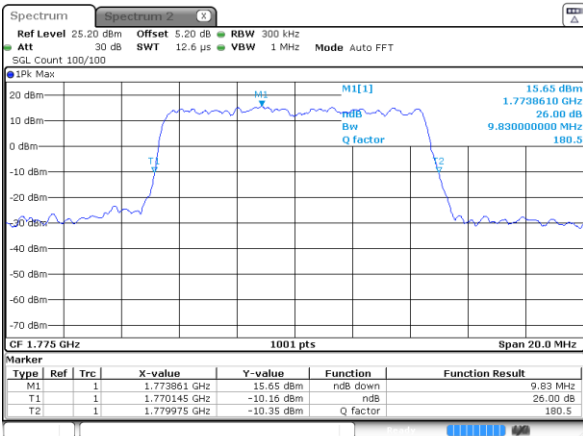

Date: 31 MAR 2019 19:19:56

LTE Band 66

Lowest Channel / 10MHz / QPSK

Date: 31 MAR 2019 19:02:24

Lowest Channel / 10MHz / 16QAM

Date: 31 MAR 2019 19:01:20

Middle Channel / 10MHz / QPSK

Date: 31 MAR 2019 18:55:35

Middle Channel / 10MHz / 16QAM

Date: 31 MAR 2019 18:56:13

Highest Channel / 10MHz / QPSK

Date: 31 MAR 2019 19:04:45

Highest Channel / 10MHz / 16QAM

Date: 31 MAR 2019 19:05:21

LTE Band 66

Lowest Channel / 15MHz / QPSK