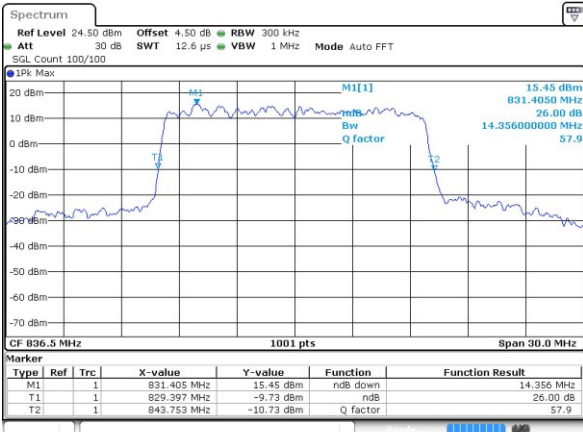

Middle Channel / 15MHz / QPSK

Date: 29 MAR 2019 02:55:36