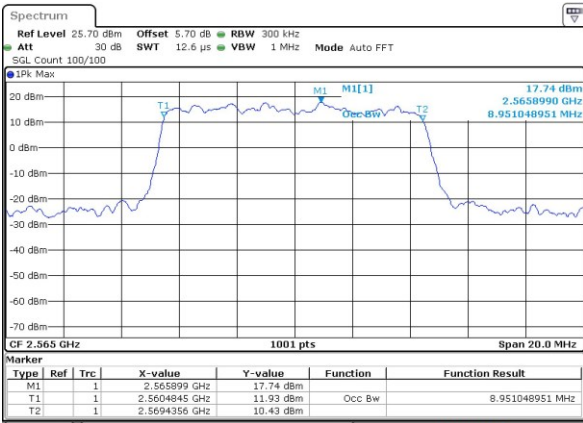

Date: 28 MAR 2019 22:24:10

Highest Channel / 5MHz / QPSK

Date: 28 MAR 2019 22:23:16

Highest Channel / 5MHz / 16QAM

Date: 28 MAR 2019 22:23:44

LTE Band 7

Lowest Channel / 10MHz / QPSK

Date: 28 MAR 2019 22:37:21

Lowest Channel / 10MHz / 16QAM

Date: 28 MAR 2019 22:38:41

Middle Channel / 10MHz / QPSK

Date: 28 MAR 2019 22:37:47

Middle Channel / 10MHz / 16QAM

Date: 28 MAR 2019 22:38:08

Highest Channel / 10MHz / QPSK

Date: 28 MAR 2019 22:38:12

Highest Channel / 10MHz / 16QAM

Date: 28 MAR 2019 22:38:33