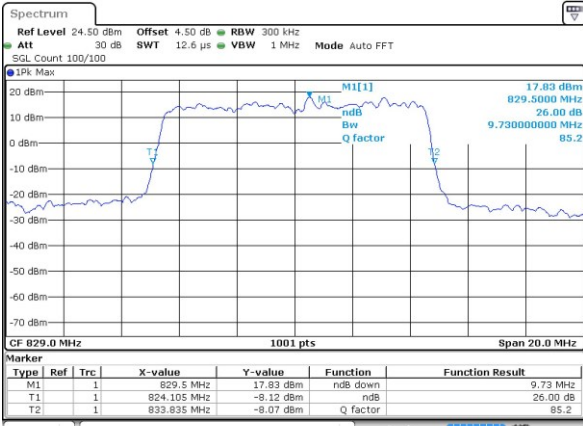

LTE Band 26

Lowest Channel / 10MHz / QPSK

Date: 29 MAR 2019 02:44:00

Lowest Channel / 10MHz / 16QAM

Date: 29 MAR 2019 02:46:03

Middle Channel / 10MHz / QPSK

Date: 29 MAR 2019 02:44:23

Middle Channel / 10MHz / 16QAM