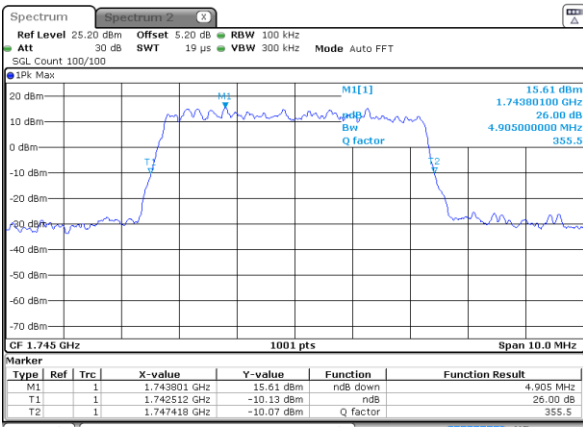

Middle Channel / 5MHz / QPSK

Date: 31 MAR 2019 19:10:35