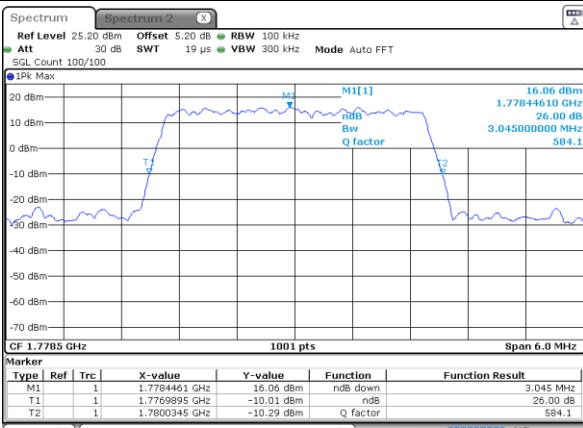

Highest Channel / 3MHz / QPSK

Date: 31 MAR 2019 19:35:09

Highest Channel / 3MHz / 16QAM

Date: 31 MAR 2019 19:37:04

LTE Band 66

Lowest Channel / 5MHz / QPSK

Date: 31 MAR 2019 19:17:07

Lowest Channel / 5MHz / 16QAM