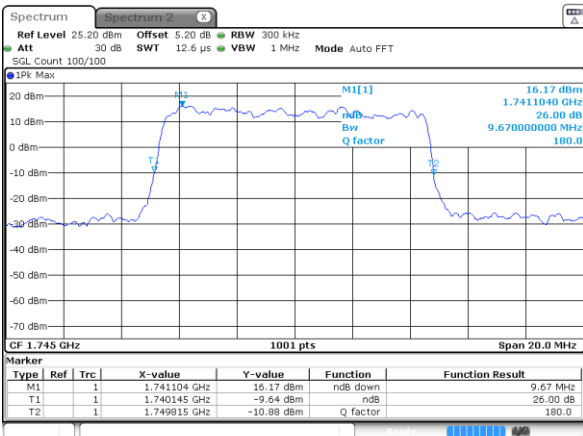

Date: 31 MAR 2019 19:19:56

LTE Band 66

Lowest Channel / 10MHz / QPSK

Date: 31 MAR 2019 19:02:24

Lowest Channel / 10MHz / 16QAM

Date: 31 MAR 2019 19:01:20

Middle Channel / 10MHz / QPSK

Date: 31 MAR 2019 18:55:35

Middle Channel / 10MHz / 16QAM

Date: 31 MAR 2019 18:56:13

Highest Channel / 10MHz / QPSK

Date: 31 MAR 2019 19:04:45

Highest Channel / 10MHz / 16QAM

Date: 31 MAR 2019 19:05:21

LTE Band 66

Lowest Channel / 15MHz / QPSK