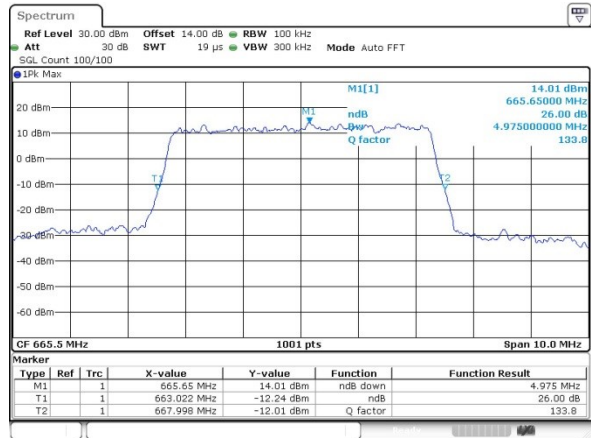

Lowest Channel / 5MHz / 16QAM

Date: 6.APR.2019 18:25:49