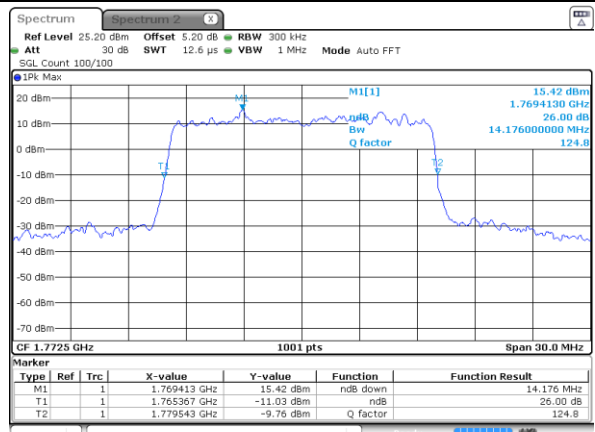

Middle Channel / 10MHz / 16QAM

Date: 31 MAR 2019 18:56:13

Highest Channel / 10MHz / QPSK

Date: 31 MAR 2019 19:04:45

Highest Channel / 10MHz / 16QAM

Date: 31 MAR 2019 19:05:21

LTE Band 66

Lowest Channel / 15MHz / QPSK

Date: 31 MAR 2019 18:47:44

Lowest Channel / 15MHz / 16QAM

Date: 31 MAR 2019 18:47:14

Middle Channel / 15MHz / QPSK

Date: 31 MAR 2019 17:57:04

Middle Channel / 15MHz / 16QAM

Date: 31 MAR 2019 17:57:42

Highest Channel / 15MHz / QPSK

Date: 31 MAR 2019 18:49:38

Highest Channel / 15MHz / 16QAM

Date: 31 MAR 2019 18:50:18

LTE Band 66

Lowest Channel / 20MHz / QPSK

Date: 31 MAR 2019 17:50:59

Lowest Channel / 20MHz / 16QAM

Date: 31 MAR 2019 17:50:17