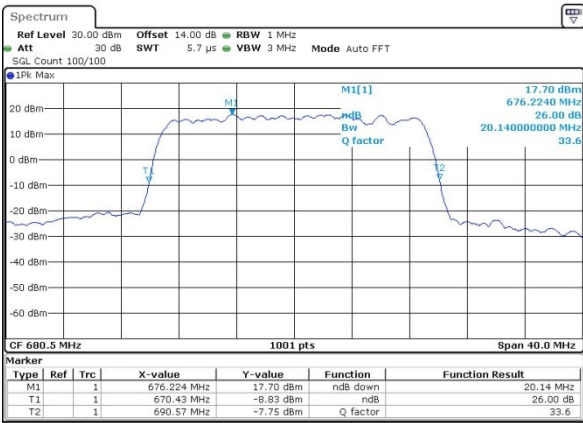

Middle Channel / 20MHz / QPSK

Date: 8.APR.2019 10:38:20