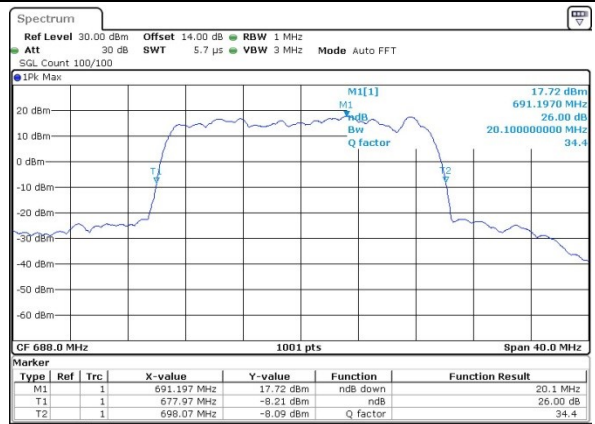

Lowest Channel / 20MHz / QPSK

Date: 8.APR.2019 10:23:36

Lowest Channel / 20MHz / 16QAM

Date: 8.APR.2019 10:25:32

Middle Channel / 20MHz / QPSK

Date: 8.APR.2019 10:38:20

Middle Channel / 20MHz / 16QAM

Date: 8.APR.2019 10:37:26

Highest Channel / 20MHz / QPSK

Date: 8.APR.2019 10:39:38

Highest Channel / 20MHz / 16QAM

Date: 8.APR.2019 10:41:52