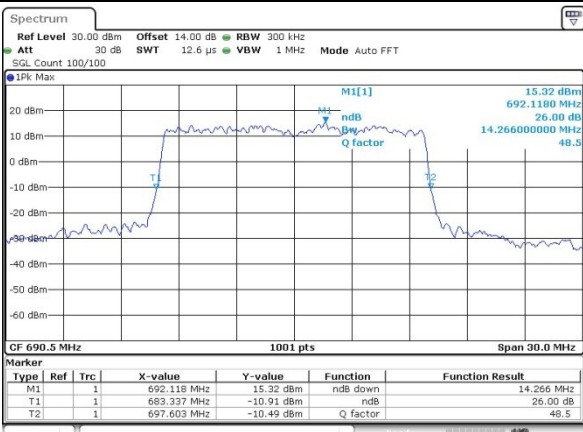

Highest Channel / 10MHz / 16QAM

Date: 6.APR.2019 19:51:17

LTE Band 71

Lowest Channel / 15MHz / QPSK

Date: 8.APR.2019 09:46:16

Lowest Channel / 15MHz / 16QAM

Date: 8.APR.2019 09:49:01

Middle Channel / 15MHz / QPSK

Date: 8.APR.2019 10:00:44

Middle Channel / 15MHz / 16QAM

Date: 8.APR.2019 09:59:56

Highest Channel / 15MHz / QPSK

Date: 8.APR.2019 10:04:42

Highest Channel / 15MHz / 16QAM

Date: 8.APR.2019 10:06:29

LTE Band 71