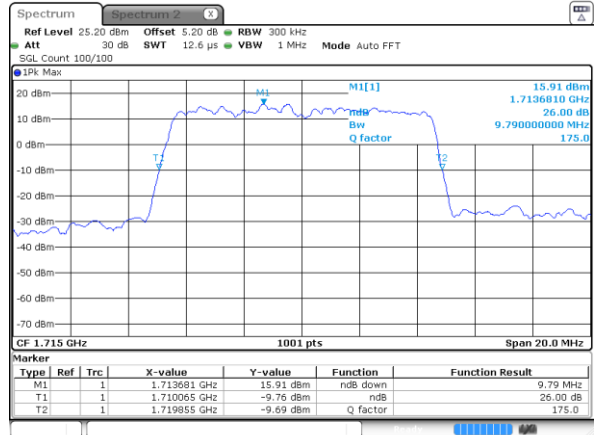

Date: 31 MAR 2019 19:19:56

LTE Band 66

Lowest Channel / 10MHz / QPSK

Date: 31 MAR 2019 19:02:24

Lowest Channel / 10MHz / 16QAM

Date: 31 MAR 2019 19:01:20

Middle Channel / 10MHz / QPSK

Date: 31 MAR 2019 18:55:35

Middle Channel / 10MHz / 16QAM

Date: 31 MAR 2019 18:56:13

Highest Channel / 10MHz / QPSK

Date: 31 MAR 2019 19:04:45

Highest Channel / 10MHz / 16QAM

Date: 31 MAR 2019 19:05:21

LTE Band 66

Lowest Channel / 15MHz / QPSK