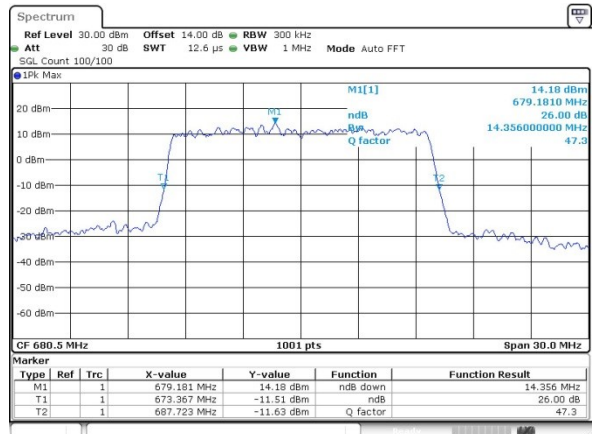

Middle Channel / 15MHz / 16QAM

Date: 8.APR.2019 09:59:56