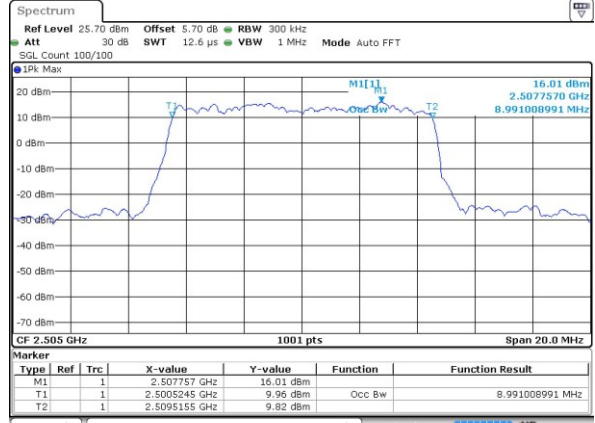

LTE Band 7

Lowest Channel / 5MHz / QPSK

Date: 28 MAR 2019 22:22:17

Lowest Channel / 5MHz / 16QAM

Date: 28 MAR 2019 22:24:40

Middle Channel / 5MHz / QPSK

Date: 28 MAR 2019 22:22:48

Middle Channel / 5MHz / 16QAM

Date: 28 MAR 2019 22:24:10

Highest Channel / 5MHz / QPSK

Date: 28 MAR 2019 22:23:16

Highest Channel / 5MHz / 16QAM

Date: 28 MAR 2019 22:23:44

LTE Band 7

Lowest Channel / 10MHz / QPSK

Date: 28 MAR 2019 22:37:21

Lowest Channel / 10MHz / 16QAM

Date: 28 MAR 2019 22:38:41

Middle Channel / 10MHz / QPSK

Date: 28 MAR 2019 22:37:47

Middle Channel / 10MHz / 16QAM

Date: 28 MAR 2019 22:38:08

Highest Channel / 10MHz / QPSK

Date: 28 MAR 2019 22:38:12