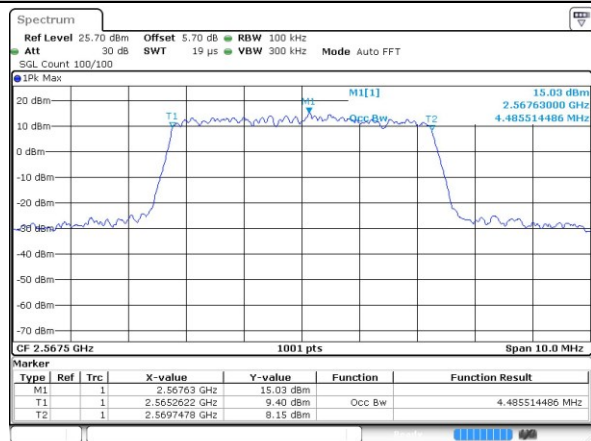

Mode	LTE Band 71 : 99%OBW(MHz)							
BW	5MHz		10MHz		15MHz		20MHz	
Mod.	QPSK	16QAM	QPSK	16QAM	QPSK	16QAM	QPSK	16QAM
Lowest CH	4.48	4.5	9.01	8.99	13.31	13.34	18.34	18.34
Middle CH	4.5	4.49	9.01	8.95	13.4	13.43	18.34	18.22
Highest CH	4.5	4.5	8.97	8.99	13.49	13.46	18.18	18.26

LTE Band 7

Lowest Channel / 5MHz / QPSK

Date: 28 MAR 2019 22:22:17

Lowest Channel / 5MHz / 16QAM

Date: 28 MAR 2019 22:24:40

Middle Channel / 5MHz / QPSK

Date: 28 MAR 2019 22:22:48

Middle Channel / 5MHz / 16QAM

Date: 28 MAR 2019 22:24:10

Highest Channel / 5MHz / QPSK

Date: 28 MAR 2019 22:23:16

Highest Channel / 5MHz / 16QAM

Date: 28 MAR 2019 22:23:44

LTE Band 7

Lowest Channel / 10MHz / QPSK

Date: 28 MAR 2019 22:37:21