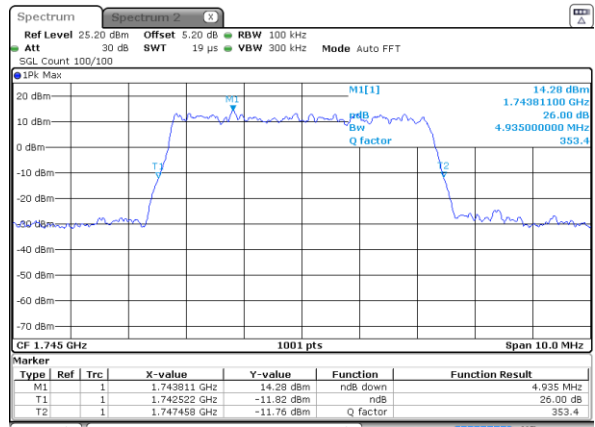

Middle Channel / 5MHz / 16QAM

Date: 31 MAR 2019 19:10:58