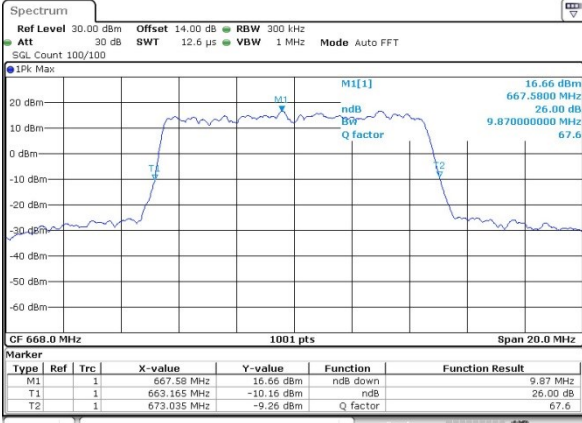

LTE Band 71

Lowest Channel / 5MHz / QPSK

Date: 6.APR.2019 18:22:49

Lowest Channel / 5MHz / 16QAM

Date: 6.APR.2019 18:25:49

Middle Channel / 5MHz / QPSK

Date: 6.APR.2019 19:04:34

Middle Channel / 5MHz / 16QAM

Date: 6.APR.2019 19:03:31

Highest Channel / 5MHz / QPSK

Date: 6.APR.2019 19:06:19

Highest Channel / 5MHz / 16QAM

Date: 6.APR.2019 19:08:40

LTE Band 71

Lowest Channel / 10MHz / QPSK

Date: 6.APR.2019 19:21:47

Lowest Channel / 10MHz / 16QAM

Date: 6.APR.2019 19:23:13

Middle Channel / 10MHz / QPSK

Date: 6.APR.2019 19:32:34

Middle Channel / 10MHz / 16QAM

Date: 6.APR.2019 19:33:16

Highest Channel / 10MHz / QPSK

Date: 6.APR.2019 19:48:39