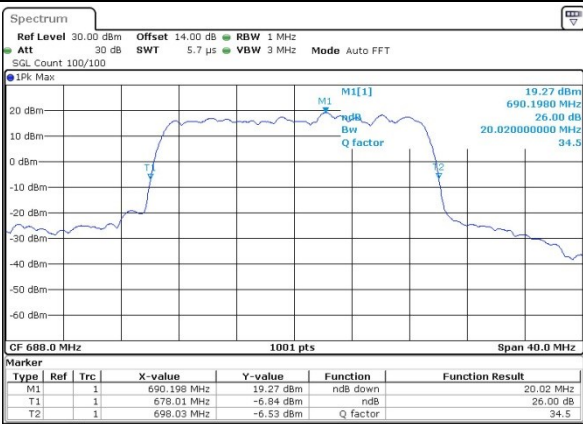

Highest Channel / 20MHz / QPSK

Date: 8.APR.2019 10:39:38

Highest Channel / 20MHz / 16QAM

Date: 8.APR.2019 10:41:52