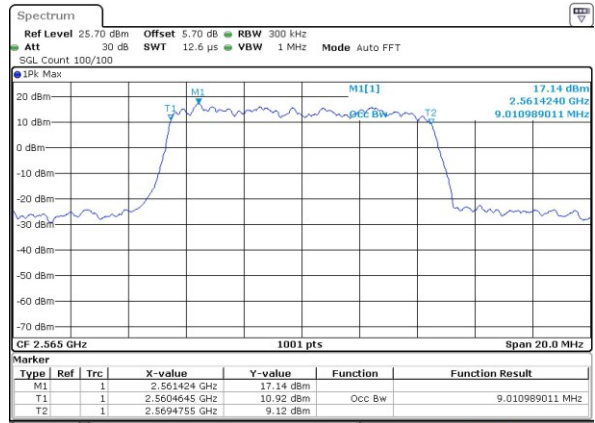

Date: 28 MAR 2019 22:24:10

Highest Channel / 5MHz / QPSK

Date: 28 MAR 2019 22:23:16

Highest Channel / 5MHz / 16QAM

Date: 28 MAR 2019 22:23:44

LTE Band 7

Lowest Channel / 10MHz / QPSK

Date: 28 MAR 2019 22:37:21

Lowest Channel / 10MHz / 16QAM

Date: 28 MAR 2019 22:38:41

Middle Channel / 10MHz / QPSK

Date: 28 MAR 2019 22:37:47

Middle Channel / 10MHz / 16QAM

Date: 28 MAR 2019 22:38:08

Highest Channel / 10MHz / QPSK

Date: 28 MAR 2019 22:38:12

Highest Channel / 10MHz / 16QAM

Date: 28 MAR 2019 22:38:33