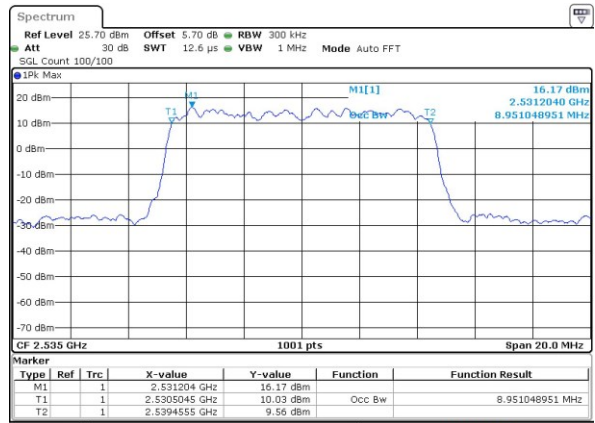

Date: 28 MAR 2019 22:24:10

Highest Channel / 5MHz / QPSK

Date: 28 MAR 2019 22:23:16

Highest Channel / 5MHz / 16QAM

Date: 28 MAR 2019 22:23:44

LTE Band 7

Lowest Channel / 10MHz / QPSK

Date: 28 MAR 2019 22:37:21

Lowest Channel / 10MHz / 16QAM

Date: 28 MAR 2019 22:38:41

Middle Channel / 10MHz / QPSK

Date: 28 MAR 2019 22:37:47

Middle Channel / 10MHz / 16QAM

Date: 28 MAR 2019 22:38:08

Highest Channel / 10MHz / QPSK

Date: 28 MAR 2019 22:38:12

Highest Channel / 10MHz / 16QAM

Date: 28 MAR 2019 22:38:33