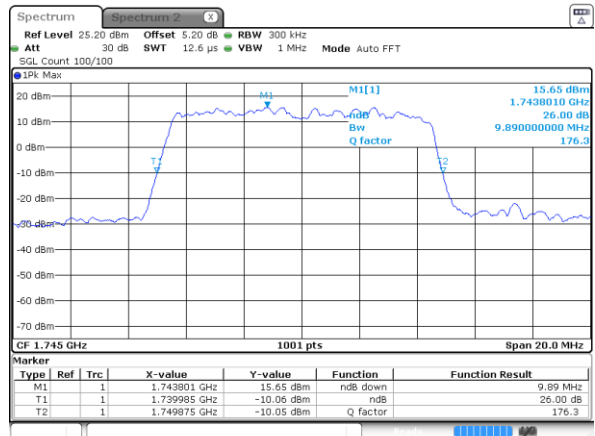

Date: 31 MAR 2019 19:19:56

LTE Band 66

Lowest Channel / 10MHz / QPSK

Date: 31 MAR 2019 19:02:24

Lowest Channel / 10MHz / 16QAM

Date: 31 MAR 2019 19:01:20

Middle Channel / 10MHz / QPSK

Date: 31 MAR 2019 18:55:35

Middle Channel / 10MHz / 16QAM

Date: 31 MAR 2019 18:56:13

Highest Channel / 10MHz / QPSK

Date: 31 MAR 2019 19:04:45

Highest Channel / 10MHz / 16QAM

Date: 31 MAR 2019 19:05:21

LTE Band 66

Lowest Channel / 15MHz / QPSK