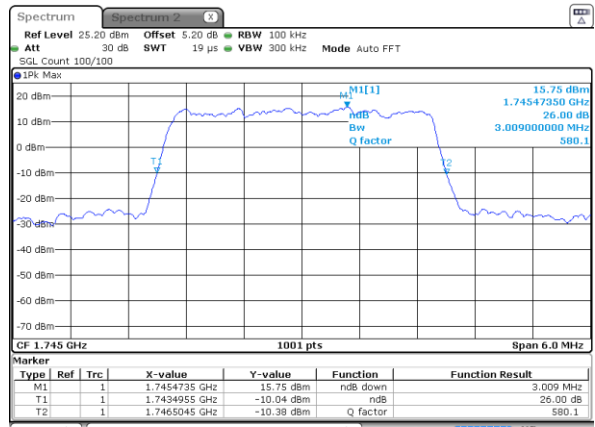

Date: 31 MAR 2019 19:42:43

Middle Channel / 1.4MHz / 16QAM

Date: 31 MAR 2019 19:43:16

Highest Channel / 1.4MHz / QPSK

Date: 31 MAR 2019 20:13:08

Highest Channel / 1.4MHz / 16QAM

Date: 31 MAR 2019 20:14:31

LTE Band 66

Lowest Channel / 3MHz / QPSK

Date: 31 MAR 2019 19:33:36

Lowest Channel / 3MHz / 16QAM

Date: 31 MAR 2019 19:32:09

Middle Channel / 3MHz / QPSK

Date: 31 MAR 2019 19:26:11

Middle Channel / 3MHz / 16QAM

Date: 31 MAR 2019 19:26:30

Highest Channel / 3MHz / QPSK

Date: 31 MAR 2019 19:35:09

Highest Channel / 3MHz / 16QAM

Date: 31 MAR 2019 19:37:04

LTE Band 66

Lowest Channel / 5MHz / QPSK

Date: 31 MAR 2019 19:17:07

Lowest Channel / 5MHz / 16QAM