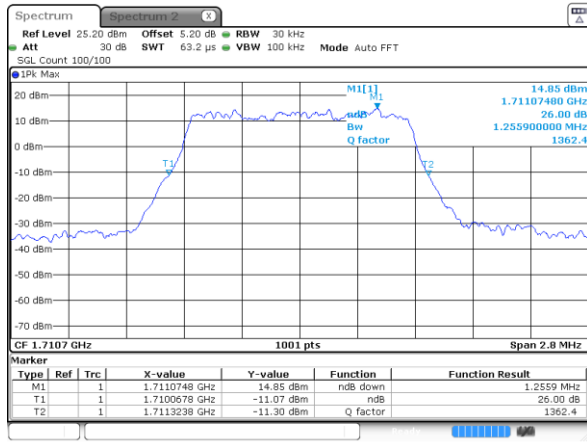

Highest Channel / 15MHz / 16QAM

Date: 29 MAR 2019 02:56:31

LTE Band 66

Lowest Channel / 1.4MHz / QPSK

Date: 31 MAR 2019 19:48:35

Lowest Channel / 1.4MHz / 16QAM

Date: 31 MAR 2019 19:51:44

Middle Channel / 1.4MHz / QPSK

Date: 31 MAR 2019 19:42:43

Middle Channel / 1.4MHz / 16QAM

Date: 31 MAR 2019 19:43:16

Highest Channel / 1.4MHz / QPSK

Date: 31 MAR 2019 20:13:08

Highest Channel / 1.4MHz / 16QAM

Date: 31 MAR 2019 20:14:31

LTE Band 66