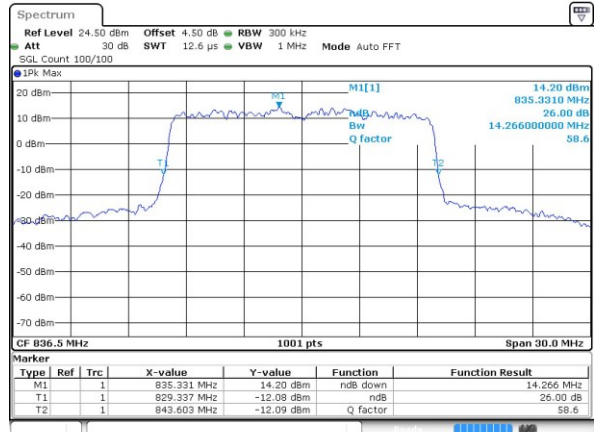

Middle Channel / 15MHz / 16QAM

Date: 29 MAR 2019 02:56:54