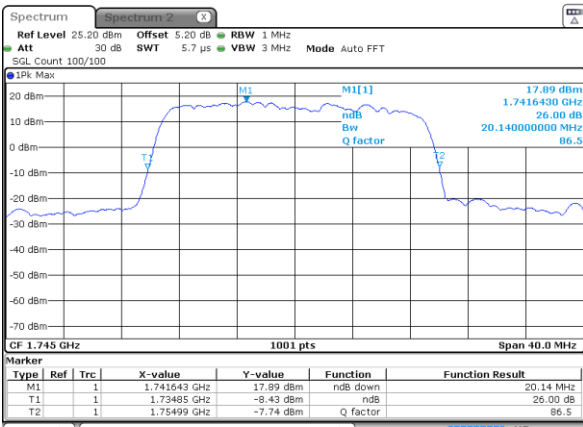

Middle Channel / 20MHz / QPSK

Date: 31 MAR 2019 17:37:00