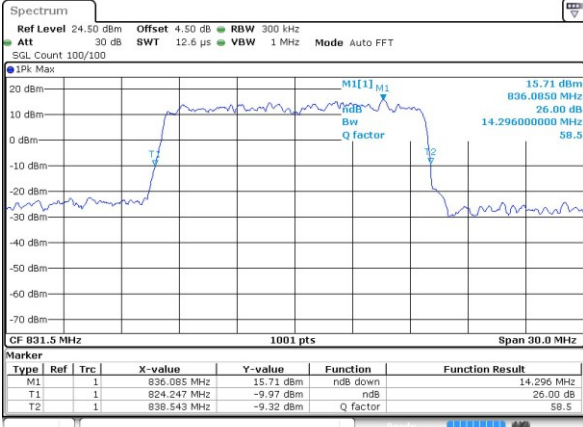

Date: 29 MAR 2019 02:45:37

Highest Channel / 10MHz / QPSK

Date: 29 MAR 2019 02:44:49

Highest Channel / 10MHz / 16QAM

Date: 29 MAR 2019 02:45:13

LTE Band 26

Lowest Channel / 15MHz / QPSK

Date: 29 MAR 2019 02:55:12