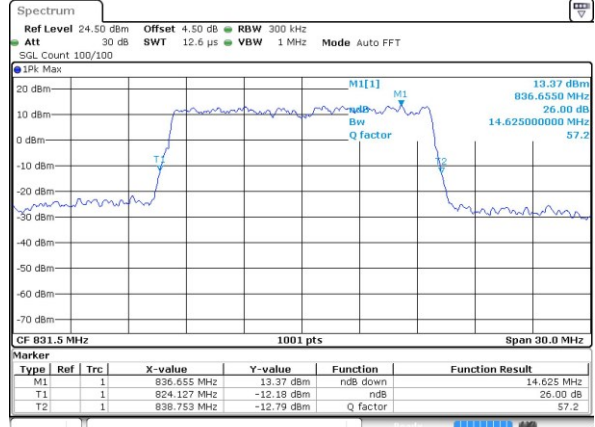

Lowest Channel / 15MHz / 16QAM

Date: 29 MAR 2019 02:57:18