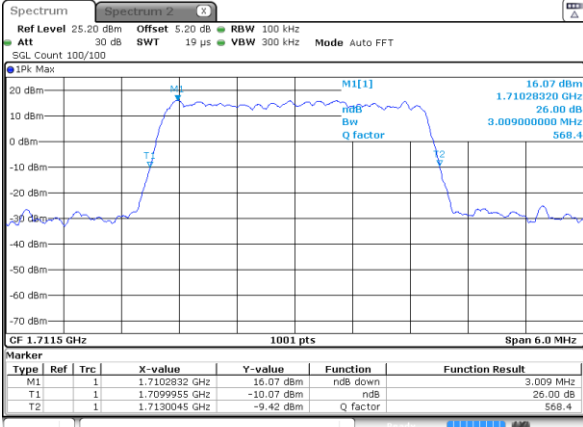

LTE Band 66

Lowest Channel / 3MHz / QPSK

Date: 31 MAR 2019 19:33:36