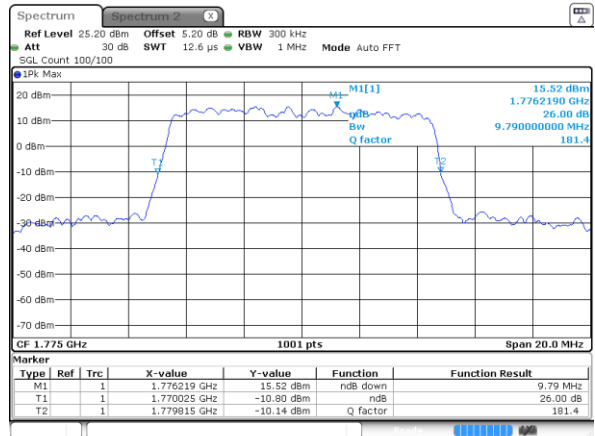

Middle Channel / 10MHz / 16QAM

Date: 31 MAR 2019 18:56:13

Highest Channel / 10MHz / QPSK

Date: 31 MAR 2019 19:04:45

Highest Channel / 10MHz / 16QAM

Date: 31 MAR 2019 19:05:21

LTE Band 66

Lowest Channel / 15MHz / QPSK