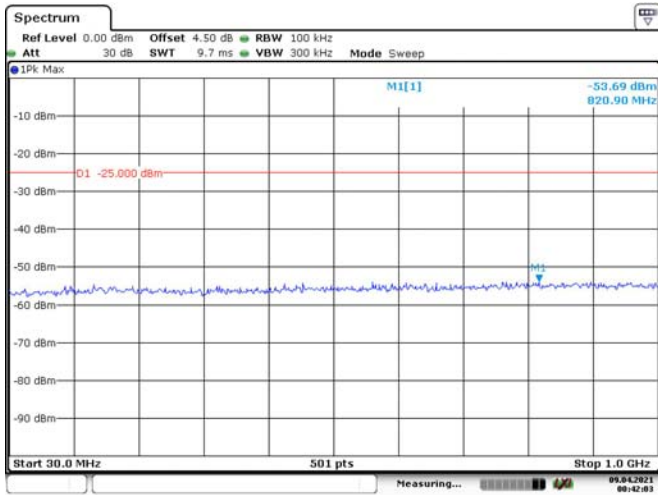

10M, QPSK, Middle Channel