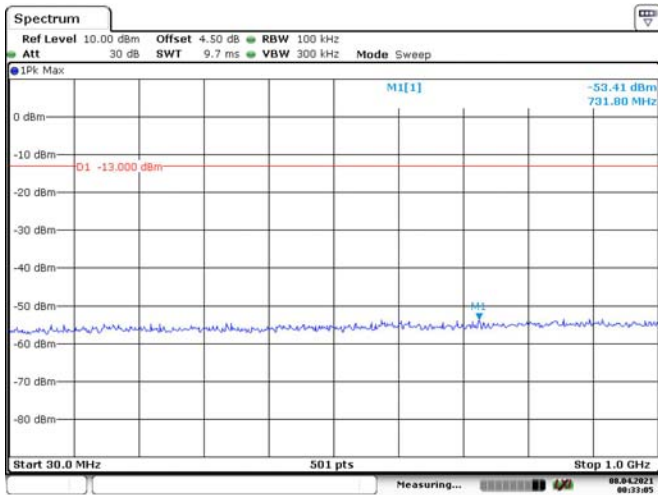

15M, QPSK, High Channel

Date: 8, APR, 2021 00:33:06