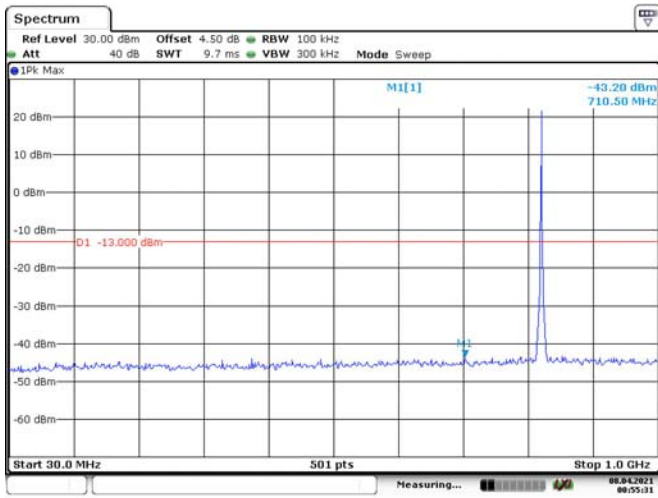

20M, QPSK, Low Channel

Date: 8, APR. 2021 00:52:22

Date: 8, APR. 2021 00:52:47

20M, QPSK, Middle Channel

Date: 8, APR. 2021 00:53:29

Date: 8, APR. 2021 00:53:54

20M, QPSK, High Channel

Date: 8, APR. 2021 00:54:29

Date: 8, APR. 2021 00:54:51

LTE Band 5:

1.4M, QPSK, Low Channel

Date: 8, APR. 2021 00:55:32

Date: 8, APR. 2021 00:56:06

1.4M, QPSK, Middle Channel

Date: 8, APR. 2021 00:56:41

Date: 8, APR. 2021 00:57:00