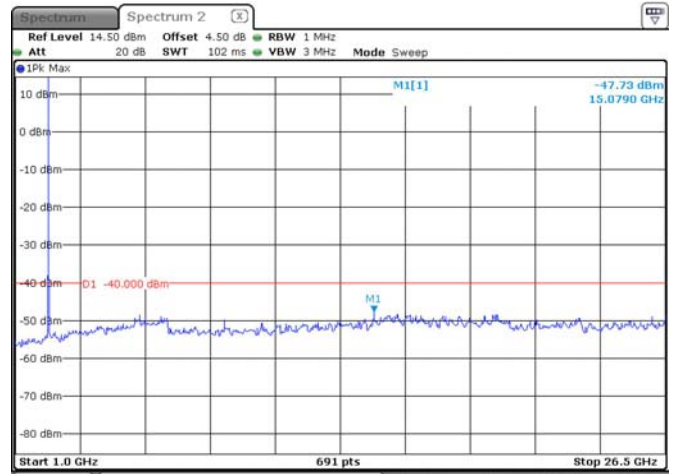

Date: 9.APR.2021 22:35:08

20M, QPSK, High Channel

Date: 9.APR.2021 22:35:49

Date: 9.APR.2021 22:36:12

LTE Band 40 Lower:

5M, QPSK, Low Channel

5M, QPSK, Middle Channel

5M, QPSK, High Channel

10M, QPSK, Middle Channel

Date: 29.APR.2021 19:53:39

Date: 29.APR.2021 19:54:04

LTE Band 40 Upper:

5M, QPSK, Low Channel

5M, QPSK, Middle Channel

5M, QPSK, High Channel

10M, QPSK, Middle Channel