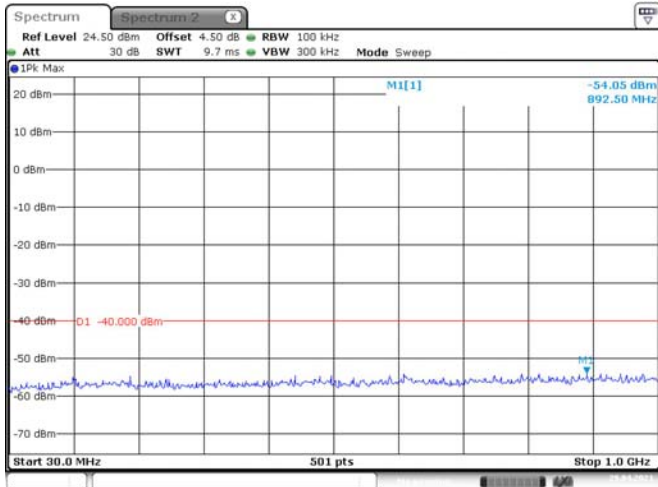

Date: 9.APR.2021 22:35:08

20M, QPSK, High Channel

Date: 9.APR.2021 22:35:49

Date: 9.APR.2021 22:36:12

LTE Band 40 Lower:

5M, QPSK, Low Channel

5M, QPSK, Middle Channel

5M, QPSK, High Channel

10M, QPSK, Middle Channel

Date: 29.APR.2021 19:53:39

Date: 29.APR.2021 19:54:04

LTE Band 40 Upper:

5M, QPSK, Low Channel

5M, QPSK, Middle Channel

5M, QPSK, High Channel

10M, QPSK, Middle Channel