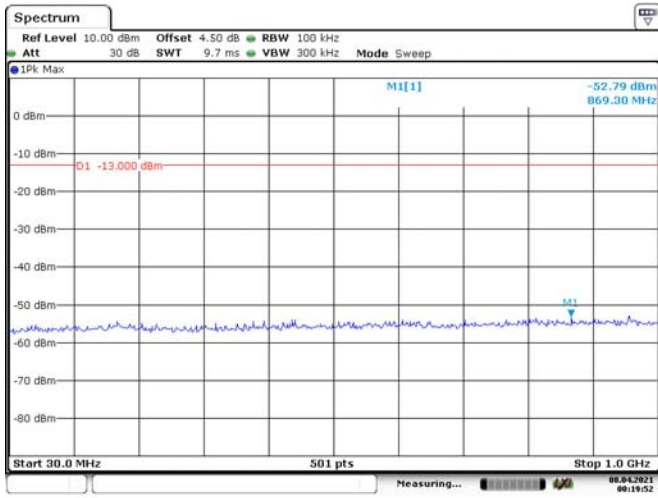

GSM 1900, Low Channel

GSM 1900, Middle Channel

GSM 1900, High Channel

LTE Band 2:

1.4M, QPSK, Low Channel

Date: 8.APR.2021 00:18:50

Date: 8.APR.2021 00:19:15

1.4M, QPSK, Middle Channel