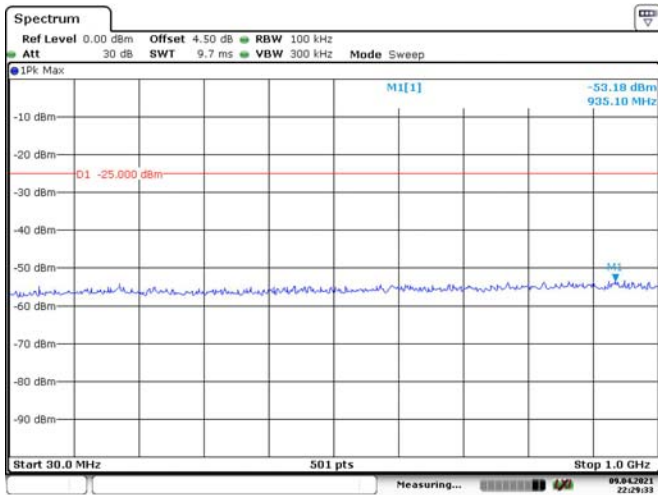

Date: 9.APR.2021 22:26:52

10M, QPSK, Low Channel

Date: 9.APR.2021 22:27:130

Date: 9.APR.2021 22:27:52

10M, QPSK, Middle Channel

Date: 9.APR.2021 22:28:133

Date: 9.APR.2021 22:28:55

10M, QPSK, High Channel