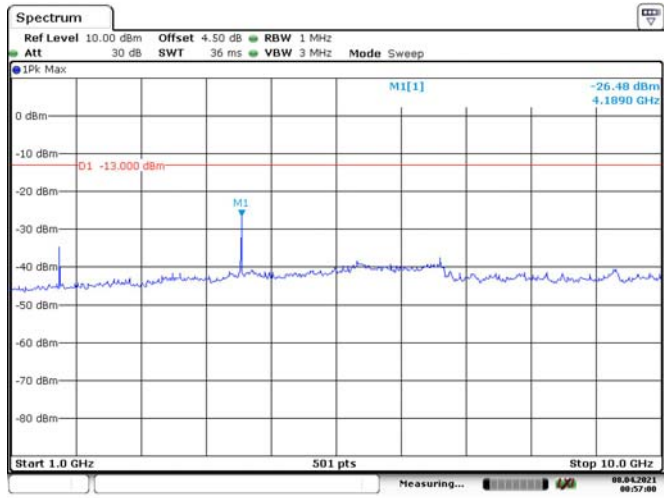

Date: 8, APR. 2021 00:54:51

LTE Band 5:

1.4M, QPSK, Low Channel

Date: 8, APR. 2021 00:55:32

Date: 8, APR. 2021 00:56:06

1.4M, QPSK, Middle Channel

Date: 8, APR. 2021 00:56:41

Date: 8, APR. 2021 00:57:00

1.4M, QPSK, High Channel

Date: 8, APR. 2021 00:57:32

Date: 8, APR. 2021 00:57:51

3M, QPSK, Low Channel

Date: 8, APR. 2021 00:58:29

Date: 8, APR. 2021 00:58:51

3M, QPSK, Middle Channel

Date: 8, APR. 2021 00:59:29