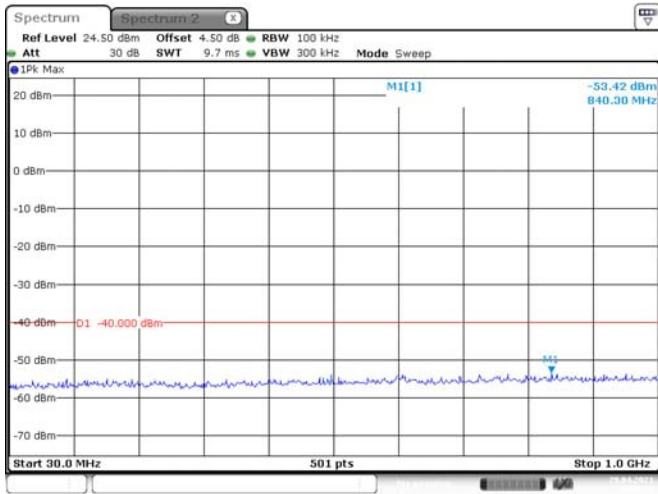

Date: 9.APR.2021 22:35:08

20M, QPSK, High Channel

Date: 9.APR.2021 22:35:49

Date: 9.APR.2021 22:36:12

LTE Band 40 Lower:

5M, QPSK, Low Channel

5M, QPSK, Middle Channel

5M, QPSK, High Channel

10M, QPSK, Middle Channel

Date: 29.APR.2021 19:53:39

Date: 29.APR.2021 19:54:04

LTE Band 40 Upper:

5M, QPSK, Low Channel

5M, QPSK, Middle Channel

5M, QPSK, High Channel

10M, QPSK, Middle Channel

Date: 29.APR.2021 19:56:41

Date: 29.APR.2021 19:56:21

LTE Band 41:

5M, QPSK, Low Channel

Date: 11.APR.2021 14:49:31

Date: 11.APR.2021 14:49:59

5M, QPSK, Middle Channel

Date: 11.APR.2021 14:50:28