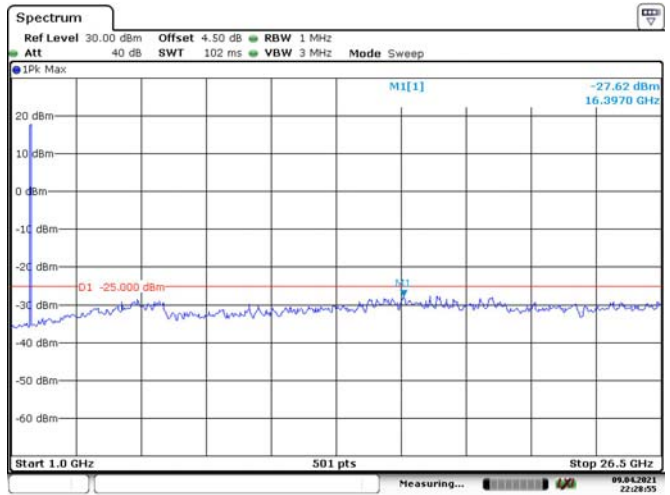

Date: 9.APR.2021 22:26:52

10M, QPSK, Low Channel

Date: 9.APR.2021 22:27:130

Date: 9.APR.2021 22:27:52

10M, QPSK, Middle Channel

Date: 9.APR.2021 22:28:133

Date: 9.APR.2021 22:28:55

10M, QPSK, High Channel