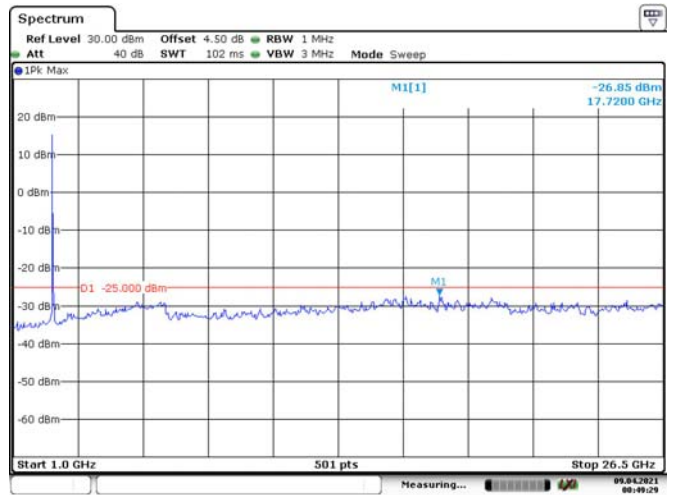

Date: 9.APR.2021 00:47:26

20M, QPSK, Middle Channel

Date: 9.APR.2021 00:48:04

Date: 9.APR.2021 00:48:26

20M, QPSK, High Channel

Date: 9.APR.2021 00:49:05

Date: 9.APR.2021 00:49:30

LTE Band 38:

5M, QPSK, Low Channel

Date: 9.APR.2021 22:24:23

Date: 9.APR.2021 22:24:51

5M, QPSK, Middle Channel

Date: 9.APR.2021 22:25:11

Date: 9.APR.2021 22:25:53

5M, QPSK, High Channel

Date: 9.APR.2021 22:26:10