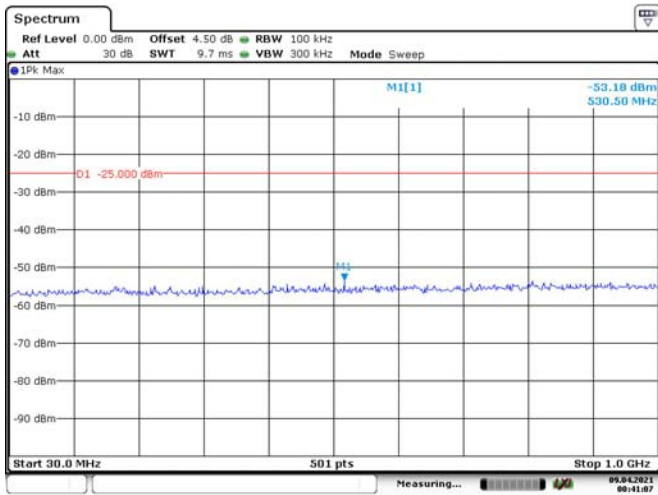

10M, QPSK, Low Channel