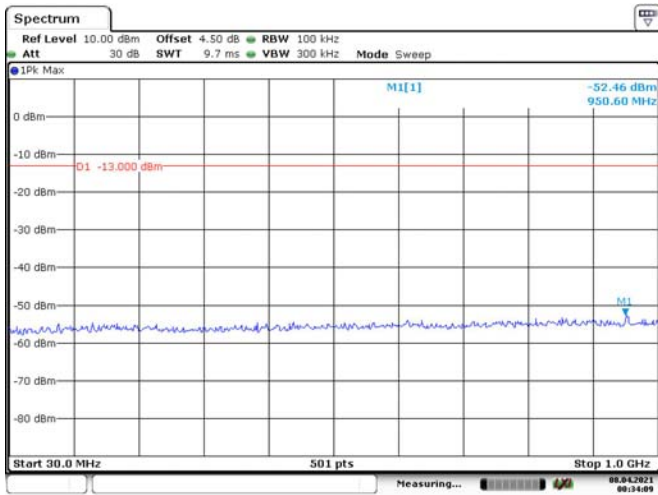

20M, QPSK, Middle Channel

20M, QPSK, High Channel

LTE Band 4:

1.4M, QPSK, Low Channel

Date: 8.APR.2021 00:37:28

Date: 8.APR.2021 00:37:47

1.4M, QPSK, Middle Channel

Date: 8.APR.2021 00:38:22