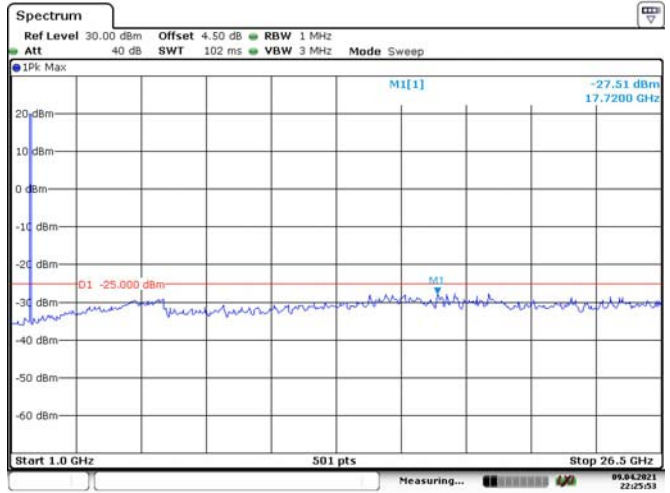

5M, QPSK, Low Channel

Date: 9.APR.2021 22:24:23

Date: 9.APR.2021 22:24:51

5M, QPSK, Middle Channel

Date: 9.APR.2021 22:25:11

Date: 9.APR.2021 22:25:53

5M, QPSK, High Channel

Date: 9.APR.2021 22:26:10