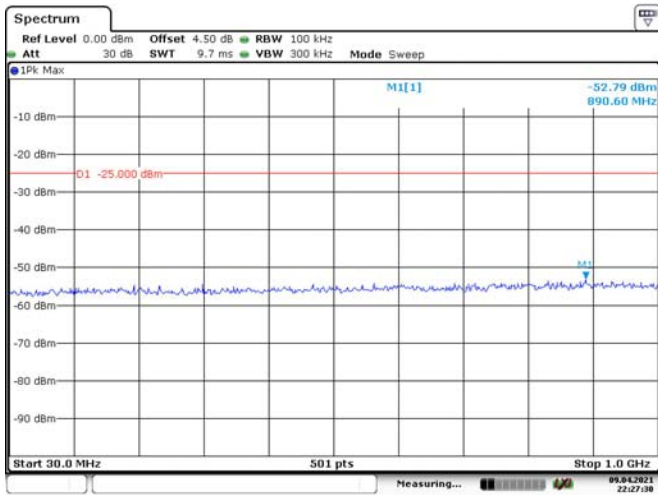

10M, QPSK, Low Channel

Date: 9.APR.2021 22:27:130