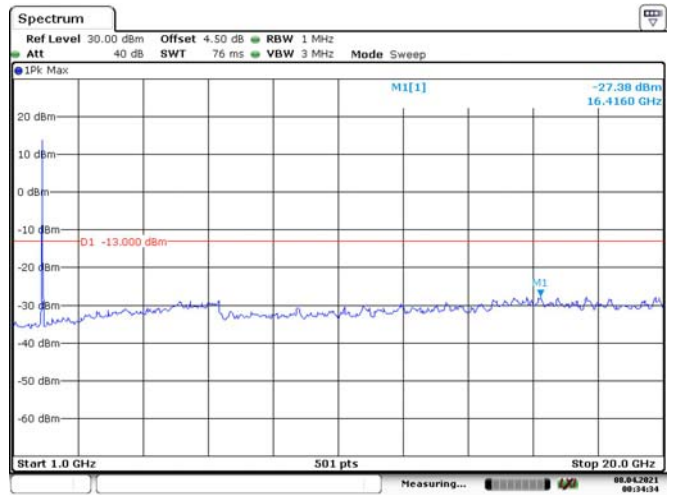

20M, QPSK, Middle Channel

20M, QPSK, High Channel

LTE Band 4:

1.4M, QPSK, Low Channel

Date: 8.APR.2021 00:37:28

Date: 8.APR.2021 00:37:47

1.4M, QPSK, Middle Channel

Date: 8.APR.2021 00:38:22