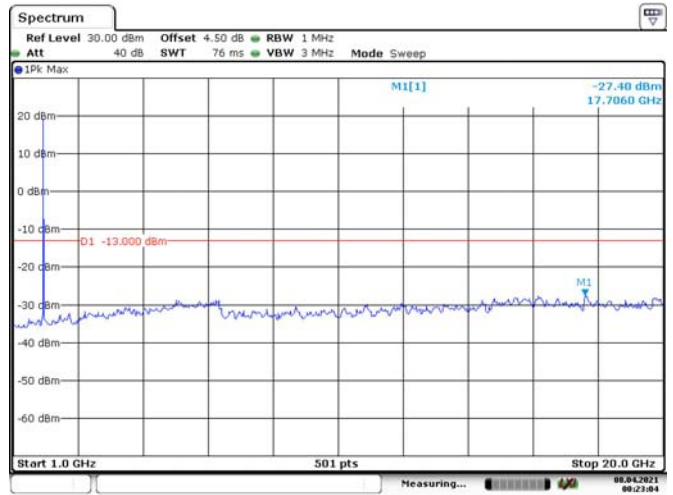

Date: 8.APR.2021 00:19:52

Date: 8.APR.2021 00:20:17

1.4M, QPSK, High Channel

Date: 8.APR.2021 00:20:46

Date: 8.APR.2021 00:21:11

3M, QPSK, Low Channel

3M, QPSK, Middle Channel

3M, QPSK, High Channel