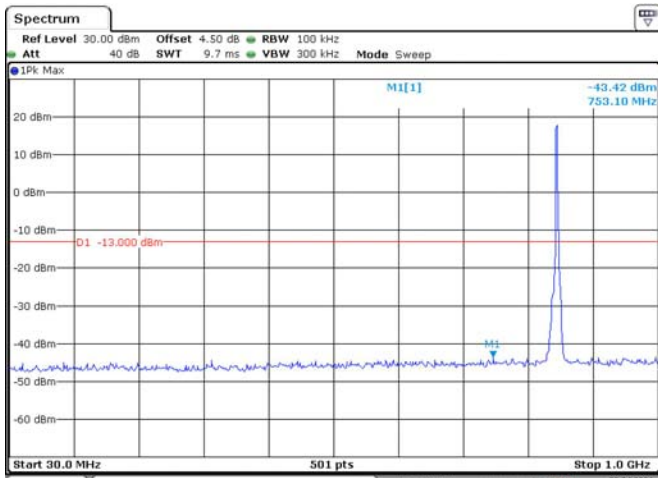

3M, QPSK, High Channel

Date: 8, APR. 2021 01:00:20