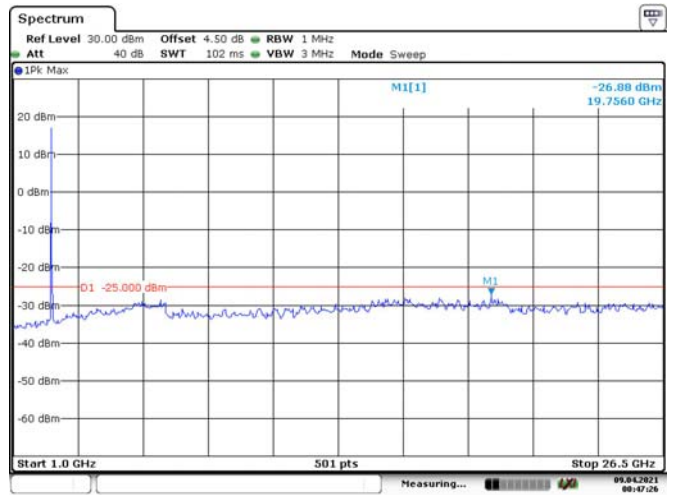

15M, QPSK, Middle Channel

Date: 9.APR.2021 00:45:04

Date: 9.APR.2021 00:45:26

15M, QPSK, High Channel

Date: 9.APR.2021 00:46:05

Date: 9.APR.2021 00:46:27

20M, QPSK, Low Channel

Date: 9.APR.2021 00:47:04

Date: 9.APR.2021 00:47:26

20M, QPSK, Middle Channel

Date: 9.APR.2021 00:48:04

Date: 9.APR.2021 00:48:26

20M, QPSK, High Channel

Date: 9.APR.2021 00:49:05

Date: 9.APR.2021 00:49:30

LTE Band 38: