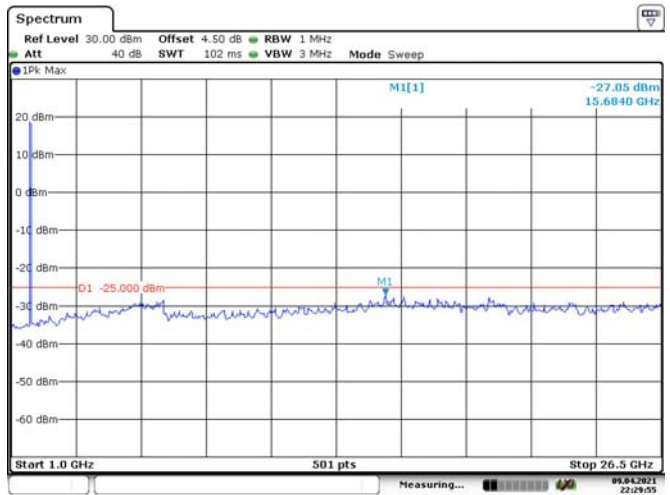

Date: 9.APR.2021 22:29:55