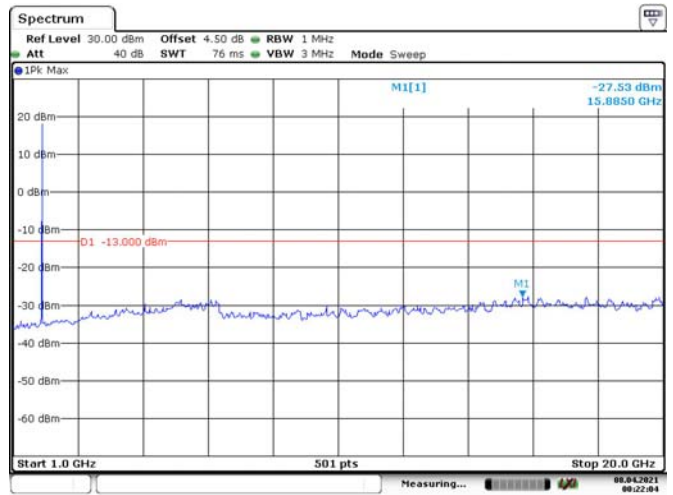

Date: 8.APR.2021 00:19:52

Date: 8.APR.2021 00:20:17

1.4M, QPSK, High Channel

Date: 8.APR.2021 00:20:46

Date: 8.APR.2021 00:21:11

3M, QPSK, Low Channel

3M, QPSK, Middle Channel

3M, QPSK, High Channel