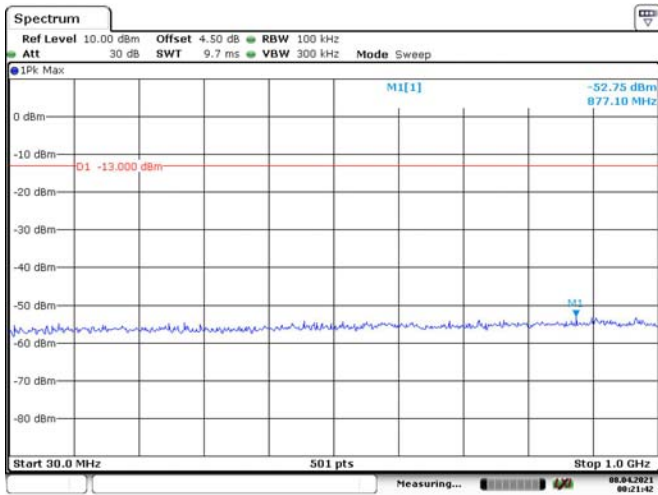

3M, QPSK, Low Channel