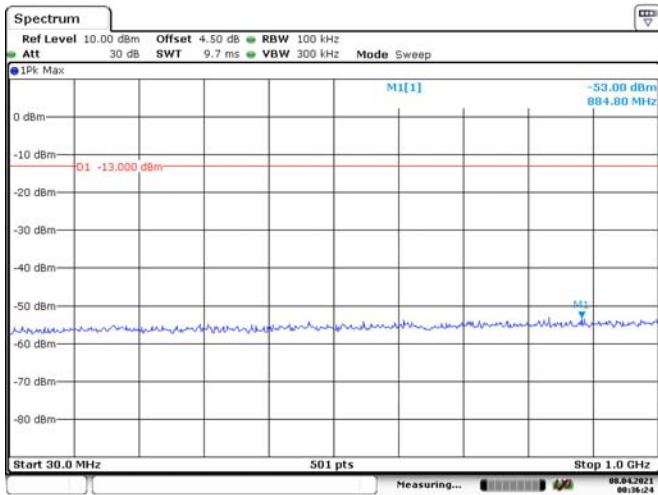

20M, QPSK, Middle Channel

20M, QPSK, High Channel

LTE Band 4:

1.4M, QPSK, Low Channel

Date: 8.APR.2021 00:37:28

Date: 8.APR.2021 00:37:47

1.4M, QPSK, Middle Channel

Date: 8.APR.2021 00:38:22