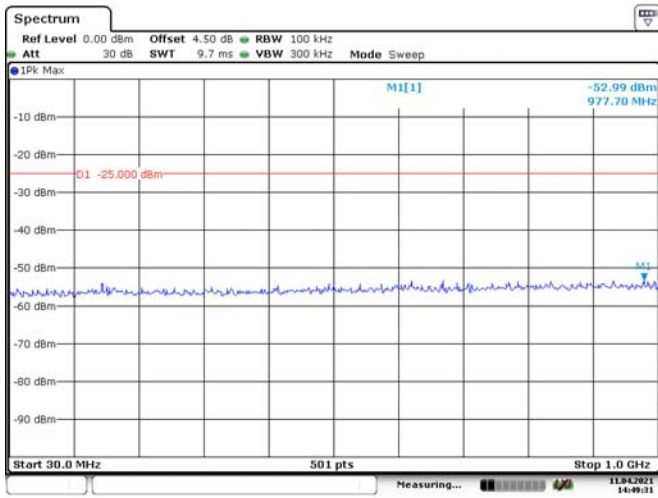

Date: 9.APR.2021 22:35:08

20M, QPSK, High Channel

Date: 9.APR.2021 22:35:49

Date: 9.APR.2021 22:36:12

LTE Band 40 Lower:

5M, QPSK, Low Channel

5M, QPSK, Middle Channel

5M, QPSK, High Channel

10M, QPSK, Middle Channel

Date: 29.APR.2021 19:53:39

Date: 29.APR.2021 19:54:04

LTE Band 40 Upper:

5M, QPSK, Low Channel

5M, QPSK, Middle Channel

5M, QPSK, High Channel

10M, QPSK, Middle Channel

Date: 29.APR.2021 19:56:41

Date: 29.APR.2021 19:56:21

LTE Band 41:

5M, QPSK, Low Channel

Date: 11.APR.2021 14:49:31

Date: 11.APR.2021 14:49:59

5M, QPSK, Middle Channel

Date: 11.APR.2021 14:50:28