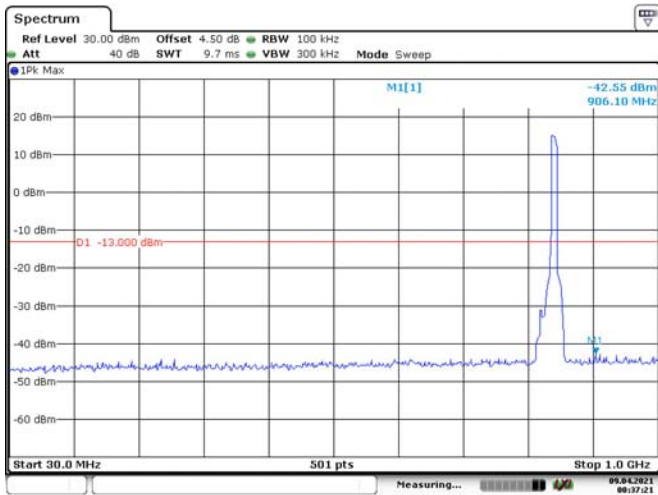

Date: 9, APR. 2021 00:35:14

Date: 9, APR. 2021 00:35:42

10M, QPSK, Middle Channel

Date: 9, APR. 2021 00:36:17

Date: 9, APR. 2021 00:36:48

10M, QPSK, High Channel

Date: 9, APR. 2021 00:37:22

Date: 9, APR. 2021 00:37:47

LTE Band 7:

5M, QPSK, Low Channel

Date: 9.APR.2021 00:38:21

Date: 9.APR.2021 00:38:43

5M, QPSK, Middle Channel

Date: 9.APR.2021 00:39:22

Date: 9.APR.2021 00:39:44

5M, QPSK, High Channel