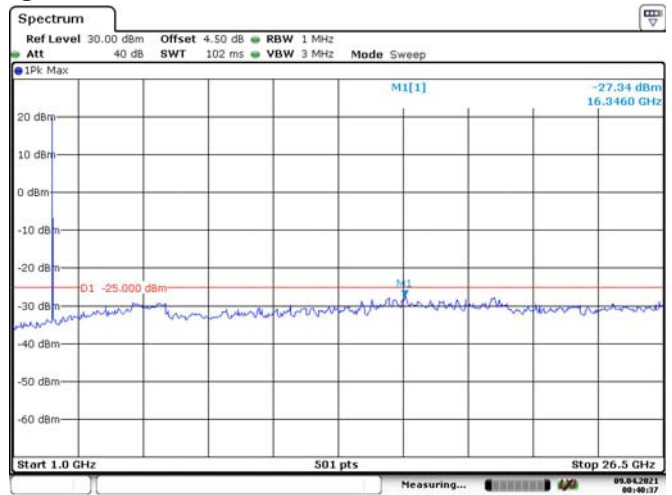

LTE Band 7:

5M, QPSK, Low Channel

Date: 9.APR.2021 00:38:21

Date: 9.APR.2021 00:38:43

5M, QPSK, Middle Channel

Date: 9.APR.2021 00:39:22

Date: 9.APR.2021 00:39:44

5M, QPSK, High Channel

Date: 9.APR.2021 00:40:16

Date: 9.APR.2021 00:40:38

10M, QPSK, Low Channel

10M, QPSK, Middle Channel

10M, QPSK, High Channel

15M, QPSK, Low Channel

Date: 9.APR.2021 00:44:03

Date: 9.APR.2021 00:44:23