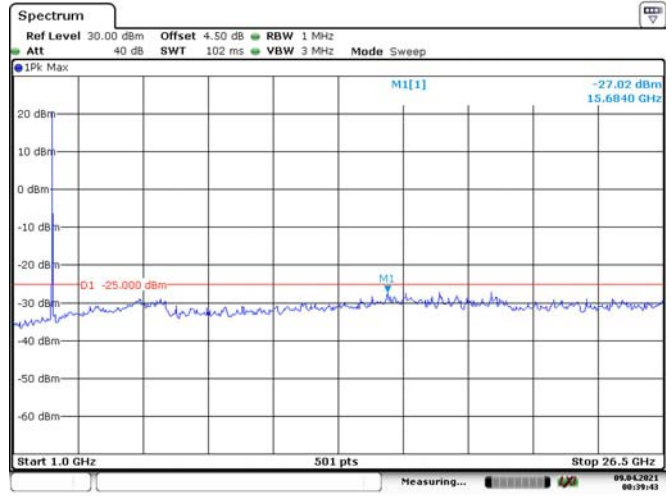

LTE Band 7:

5M, QPSK, Low Channel

Date: 9.APR.2021 00:38:21

Date: 9.APR.2021 00:38:43

5M, QPSK, Middle Channel

Date: 9.APR.2021 00:39:22

Date: 9.APR.2021 00:39:44

5M, QPSK, High Channel