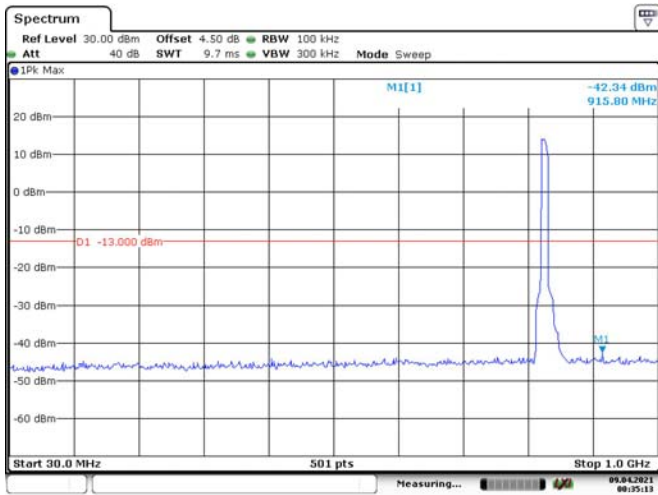

Date: 8, APR. 2021 00:59:51

3M, QPSK, High Channel

Date: 8, APR. 2021 01:00:20

Date: 8, APR. 2021 01:00:45

5M, QPSK, Low Channel

5M, QPSK, Middle Channel

5M, QPSK, High Channel

10M, QPSK, Low Channel