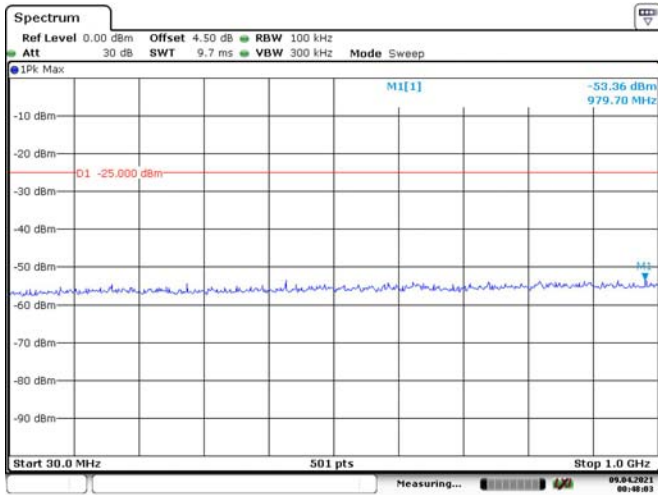

15M, QPSK, Middle Channel

Date: 9.APR.2021 00:45:04

Date: 9.APR.2021 00:45:26

15M, QPSK, High Channel

Date: 9.APR.2021 00:46:05

Date: 9.APR.2021 00:46:27

20M, QPSK, Low Channel

Date: 9.APR.2021 00:47:04

Date: 9.APR.2021 00:47:26

20M, QPSK, Middle Channel

Date: 9.APR.2021 00:48:04

Date: 9.APR.2021 00:48:26

20M, QPSK, High Channel

Date: 9.APR.2021 00:49:05

Date: 9.APR.2021 00:49:30

LTE Band 38: