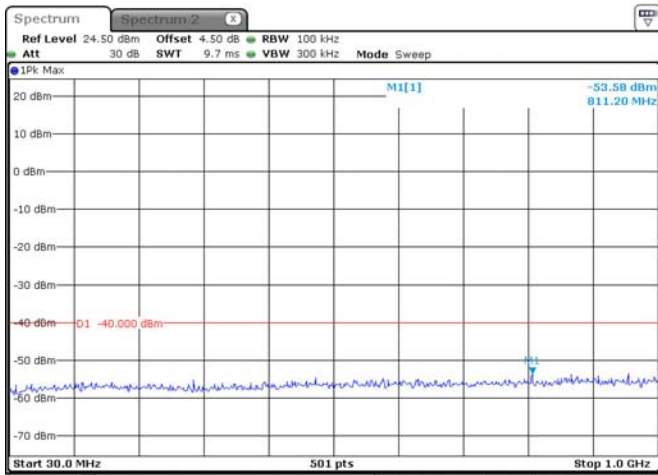

Date: 9.APR.2021 22:35:08

20M, QPSK, High Channel

Date: 9.APR.2021 22:35:49

Date: 9.APR.2021 22:36:12

LTE Band 40 Lower:

5M, QPSK, Low Channel

5M, QPSK, Middle Channel

5M, QPSK, High Channel

10M, QPSK, Middle Channel

Date: 29.APR.2021 19:53:39

Date: 29.APR.2021 19:54:04

LTE Band 40 Upper:

5M, QPSK, Low Channel

5M, QPSK, Middle Channel

5M, QPSK, High Channel

10M, QPSK, Middle Channel