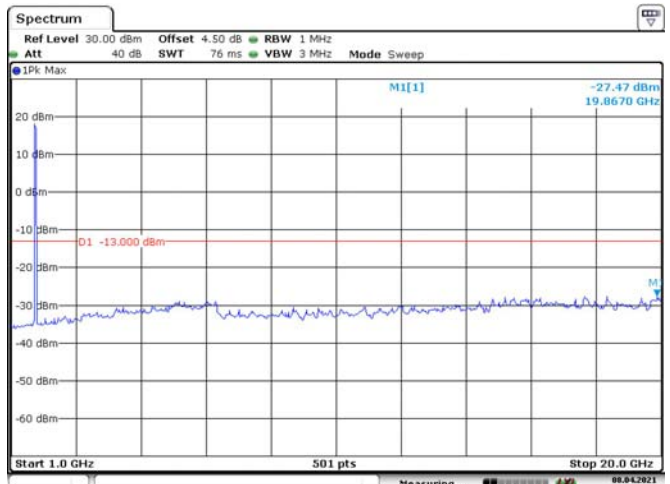

Date: 8.APR.2021 00:49:28