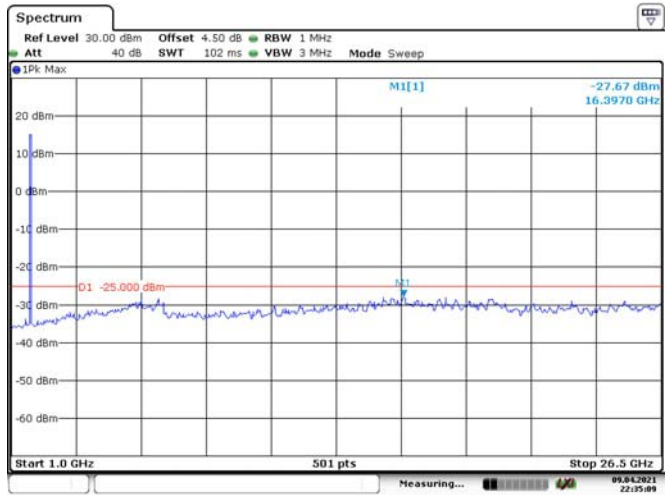

15M, QPSK, High Channel

Date: 9.APR.2021 22:32:43

Date: 9.APR.2021 22:33:08

20M, QPSK, Low Channel

Date: 9.APR.2021 22:33:49

Date: 9.APR.2021 22:34:11

20M, QPSK, Middle Channel

Date: 9.APR.2021 22:34:49

Date: 9.APR.2021 22:35:08

20M, QPSK, High Channel

Date: 9.APR.2021 22:35:49

Date: 9.APR.2021 22:36:12

LTE Band 40 Lower:

5M, QPSK, Low Channel

5M, QPSK, Middle Channel

5M, QPSK, High Channel