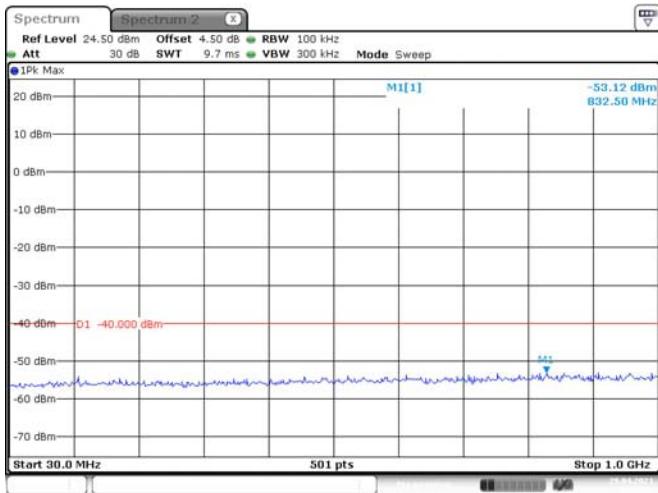

Date: 9.APR.2021 22:35:08

20M, QPSK, High Channel

Date: 9.APR.2021 22:35:49

Date: 9.APR.2021 22:36:12

LTE Band 40 Lower:

5M, QPSK, Low Channel

5M, QPSK, Middle Channel

5M, QPSK, High Channel

10M, QPSK, Middle Channel

Date: 29.APR.2021 19:53:39

Date: 29.APR.2021 19:54:04

LTE Band 40 Upper:

5M, QPSK, Low Channel

5M, QPSK, Middle Channel

5M, QPSK, High Channel

10M, QPSK, Middle Channel

Date: 29.APR.2021 19:56:41

Date: 29.APR.2021 19:56:21

LTE Band 41:

5M, QPSK, Low Channel

Date: 11.APR.2021 14:49:31

Date: 11.APR.2021 14:49:59

5M, QPSK, Middle Channel

Date: 11.APR.2021 14:50:28