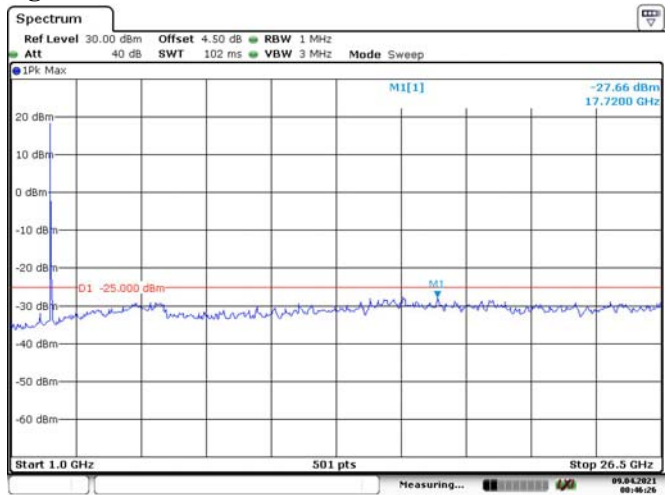

15M, QPSK, Middle Channel

Date: 9.APR.2021 00:45:04

Date: 9.APR.2021 00:45:26

15M, QPSK, High Channel

Date: 9.APR.2021 00:46:05

Date: 9.APR.2021 00:46:27

20M, QPSK, Low Channel

Date: 9.APR.2021 00:47:04

Date: 9.APR.2021 00:47:26

20M, QPSK, Middle Channel

Date: 9.APR.2021 00:48:04

Date: 9.APR.2021 00:48:26

20M, QPSK, High Channel

Date: 9.APR.2021 00:49:05

Date: 9.APR.2021 00:49:30

LTE Band 38: