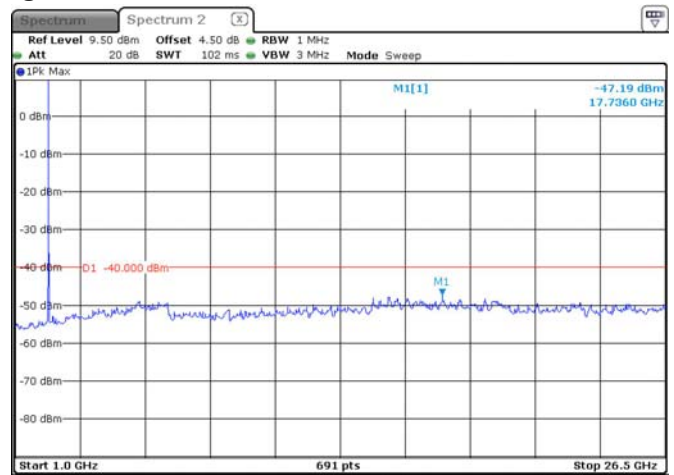

Date: 9.APR.2021 22:35:08

20M, QPSK, High Channel

Date: 9.APR.2021 22:35:49

Date: 9.APR.2021 22:36:12

LTE Band 40 Lower:

5M, QPSK, Low Channel

5M, QPSK, Middle Channel

5M, QPSK, High Channel

10M, QPSK, Middle Channel

Date: 29.APR.2021 19:53:39

Date: 29.APR.2021 19:54:04

LTE Band 40 Upper:

5M, QPSK, Low Channel

5M, QPSK, Middle Channel

5M, QPSK, High Channel

10M, QPSK, Middle Channel