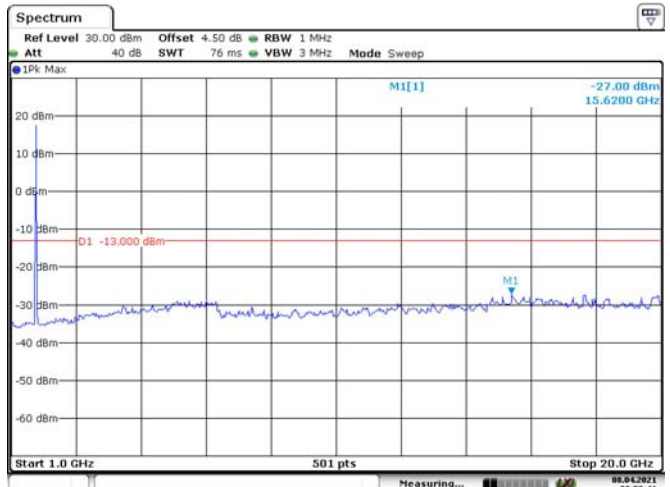

Date: 8.APR.2021 00:50:42