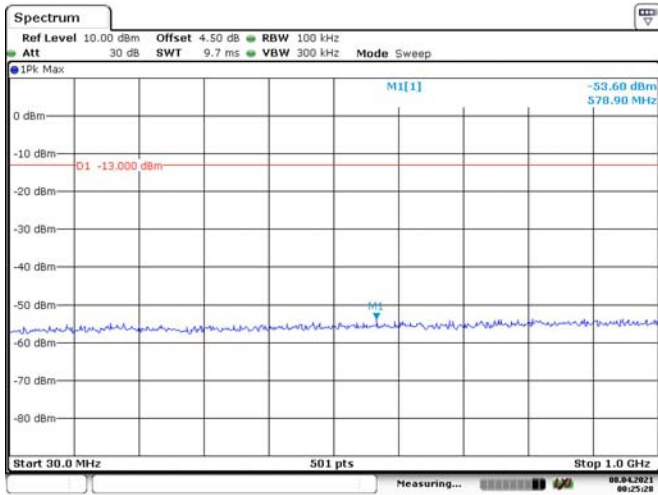

5M, QPSK, Middle Channel