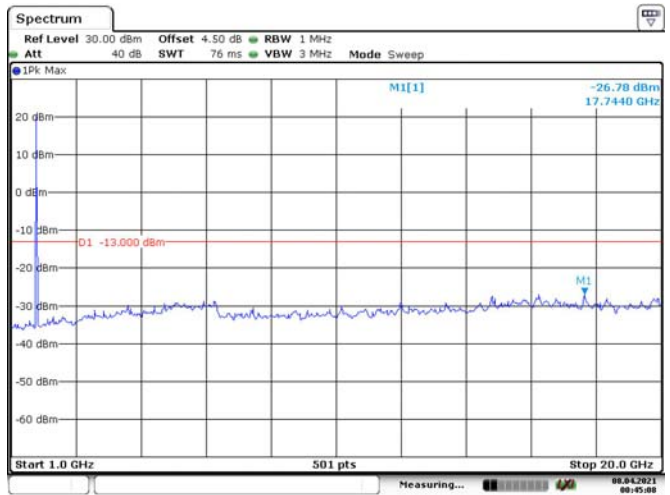

5M, QPSK, Middle Channel

Date: 8, APR. 2021 00:43:45

Date: 8, APR. 2021 00:44:14

5M, QPSK, High Channel

Date: 8, APR. 2021 00:44:13

Date: 8, APR. 2021 00:45:09

10M, QPSK, Low Channel

Date: 8, APR. 2021 00:45:52