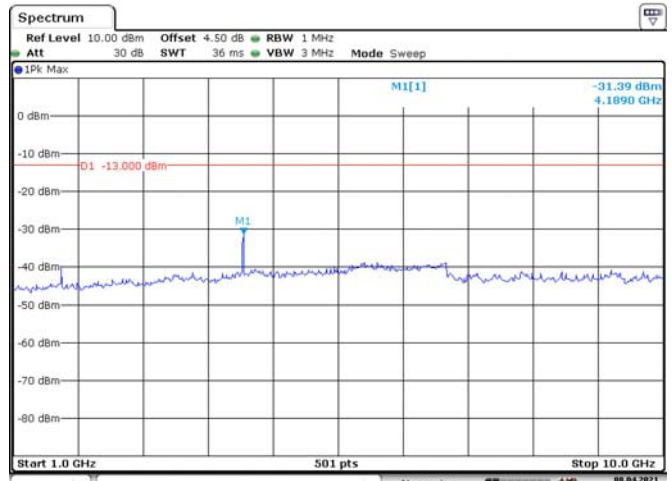

Date: 8, APR. 2021 00:54:51

LTE Band 5:

1.4M, QPSK, Low Channel

Date: 8, APR. 2021 00:55:32

Date: 8, APR. 2021 00:56:06

1.4M, QPSK, Middle Channel

Date: 8, APR. 2021 00:56:41

Date: 8, APR. 2021 00:57:00

1.4M, QPSK, High Channel

Date: 8, APR. 2021 00:57:32

Date: 8, APR. 2021 00:57:51

3M, QPSK, Low Channel

Date: 8, APR. 2021 00:58:29

Date: 8, APR. 2021 00:58:51

3M, QPSK, Middle Channel

Date: 8, APR. 2021 00:59:29