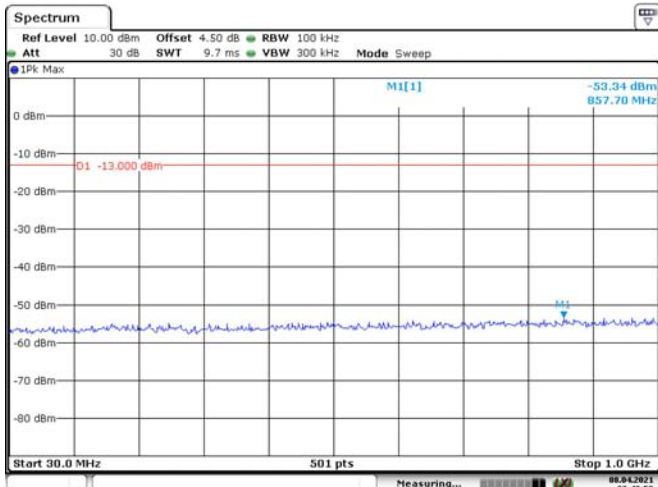

3M, QPSK, Middle Channel

Date: 8, APR. 2021 00:40:59