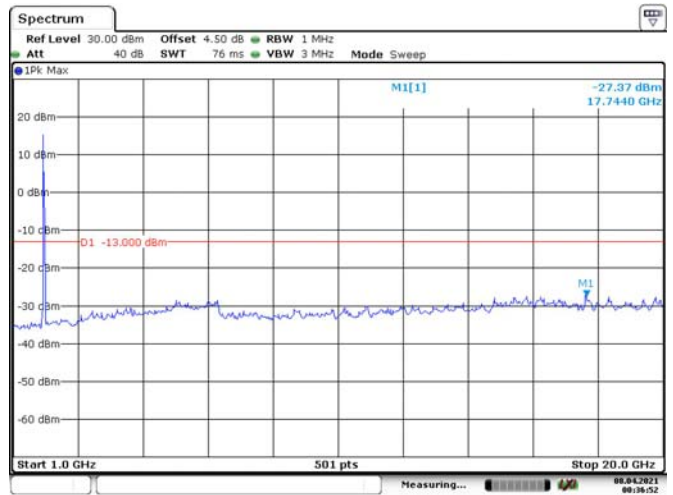

20M, QPSK, Middle Channel

20M, QPSK, High Channel

LTE Band 4:

1.4M, QPSK, Low Channel

Date: 8.APR.2021 00:37:28

Date: 8.APR.2021 00:37:47

1.4M, QPSK, Middle Channel

Date: 8.APR.2021 00:38:22