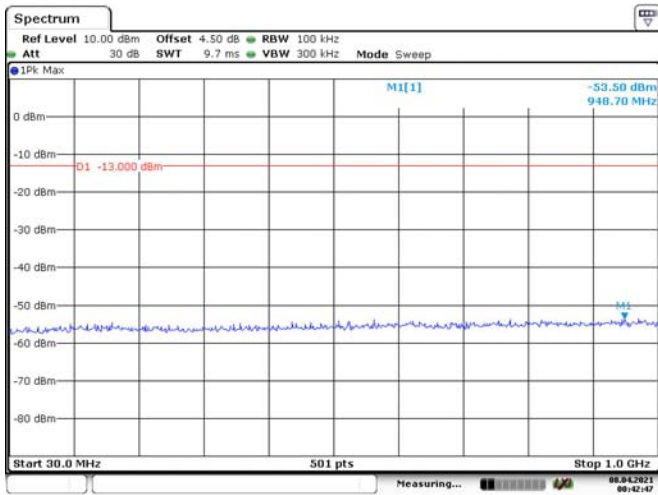

Date: 8, APR. 2021 00:40:59

Date: 8, APR. 2021 00:41:19

3M, QPSK, High Channel

Date: 8, APR. 2021 00:41:48

Date: 8, APR. 2021 00:42:10

5M, QPSK, Low Channel

Date: 8, APR. 2021 00:42:48

Date: 8, APR. 2021 00:43:13