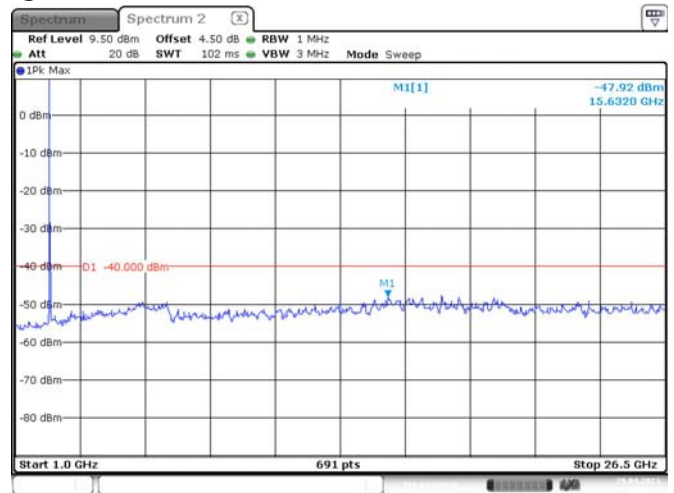

Date: 9.APR.2021 22:35:08

20M, QPSK, High Channel

Date: 9.APR.2021 22:35:49

Date: 9.APR.2021 22:36:12

LTE Band 40 Lower:

5M, QPSK, Low Channel

5M, QPSK, Middle Channel

5M, QPSK, High Channel

10M, QPSK, Middle Channel

Date: 29.APR.2021 19:53:39

Date: 29.APR.2021 19:54:04

LTE Band 40 Upper:

5M, QPSK, Low Channel

5M, QPSK, Middle Channel

5M, QPSK, High Channel

10M, QPSK, Middle Channel

Date: 29.APR.2021 19:56:41

Date: 29.APR.2021 19:56:21

LTE Band 41:

5M, QPSK, Low Channel

Date: 11.APR.2021 14:49:31

Date: 11.APR.2021 14:49:59

5M, QPSK, Middle Channel

Date: 11.APR.2021 14:50:28