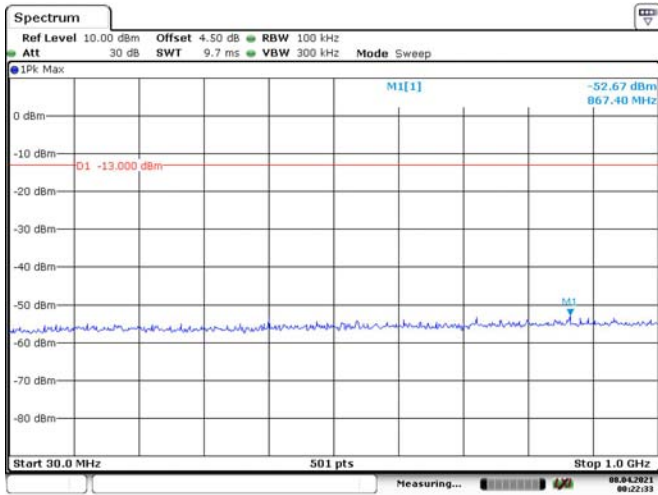

3M, QPSK, Middle Channel