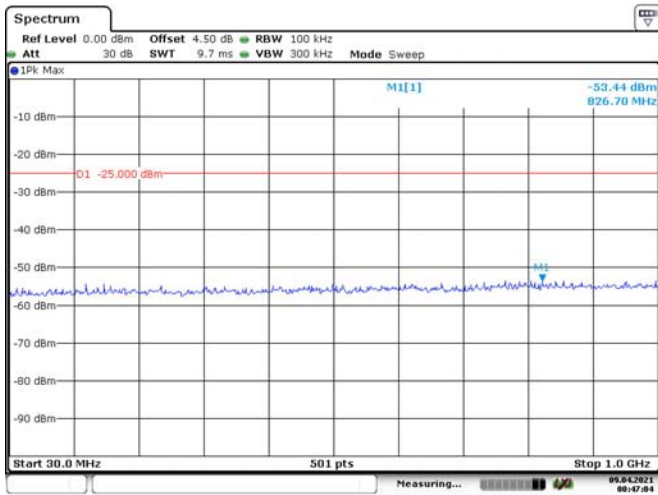

15M, QPSK, Middle Channel

Date: 9.APR.2021 00:45:04

Date: 9.APR.2021 00:45:26

15M, QPSK, High Channel

Date: 9.APR.2021 00:46:05

Date: 9.APR.2021 00:46:27

20M, QPSK, Low Channel

Date: 9.APR.2021 00:47:04

Date: 9.APR.2021 00:47:26

20M, QPSK, Middle Channel

Date: 9.APR.2021 00:48:04

Date: 9.APR.2021 00:48:26

20M, QPSK, High Channel

Date: 9.APR.2021 00:49:05

Date: 9.APR.2021 00:49:30

LTE Band 38: