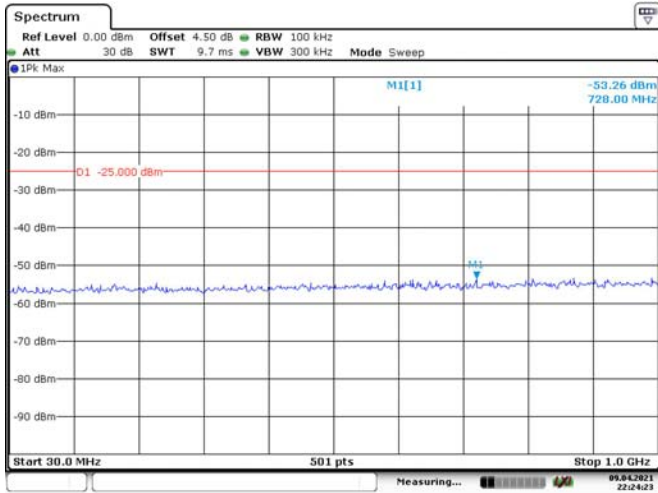

LTE Band 38:

5M, QPSK, Low Channel

Date: 9.APR.2021 22:24:23