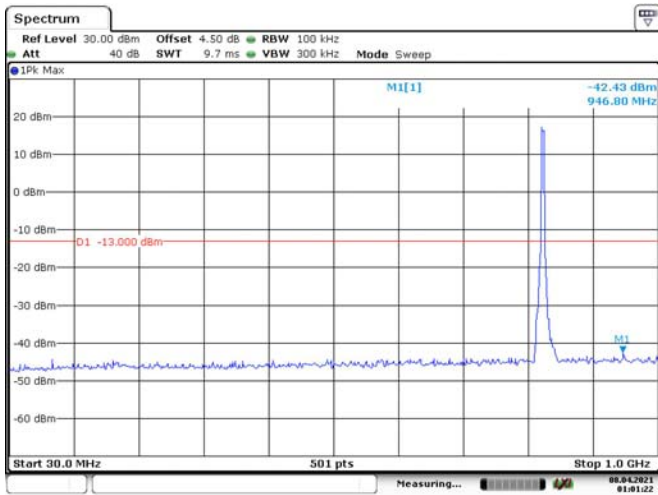

Date: 8, APR. 2021 00:59:51

3M, QPSK, High Channel

Date: 8, APR. 2021 01:00:20

Date: 8, APR. 2021 01:00:45

5M, QPSK, Low Channel

5M, QPSK, Middle Channel

5M, QPSK, High Channel

10M, QPSK, Low Channel