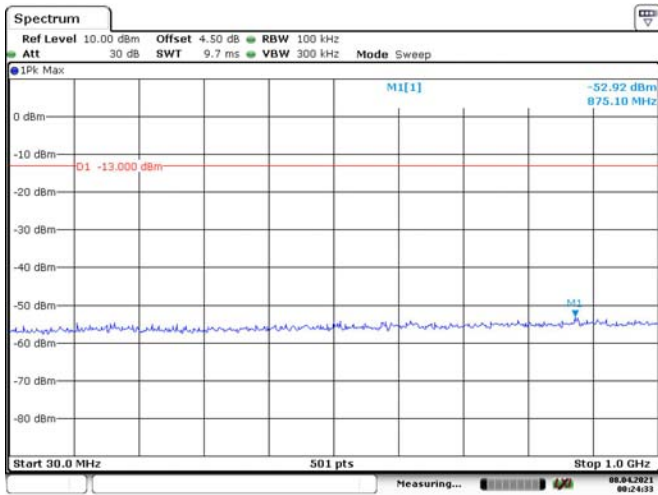

5M, QPSK, Low Channel