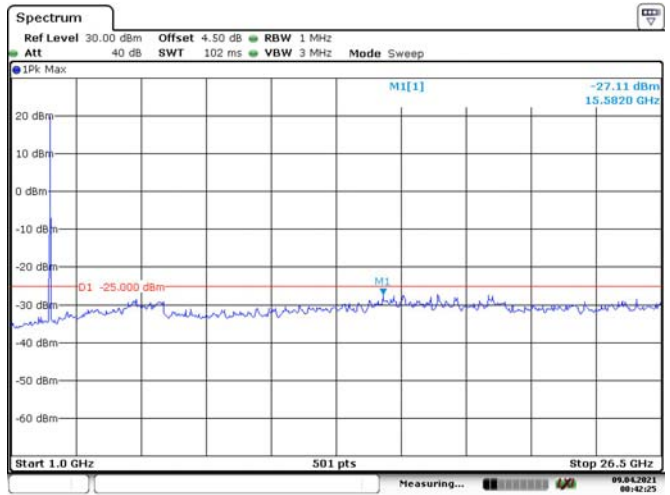

10M, QPSK, Middle Channel