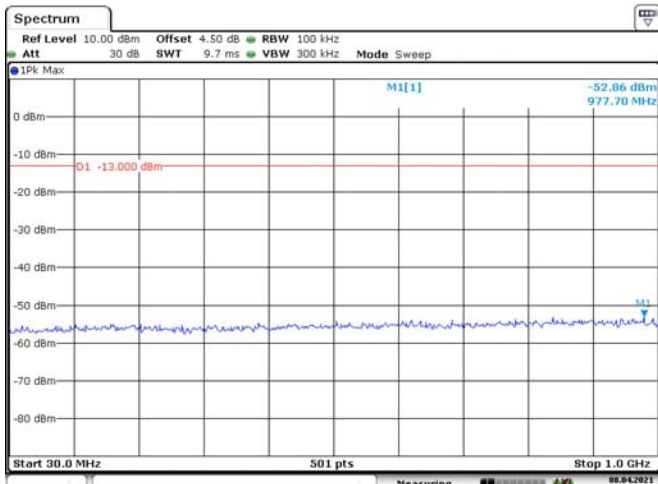

5M, QPSK, Middle Channel

Date: 8, APR. 2021 00:43:45

Date: 8, APR. 2021 00:44:14

5M, QPSK, High Channel

Date: 8, APR. 2021 00:44:13

Date: 8, APR. 2021 00:45:09

10M, QPSK, Low Channel

Date: 8, APR. 2021 00:45:52