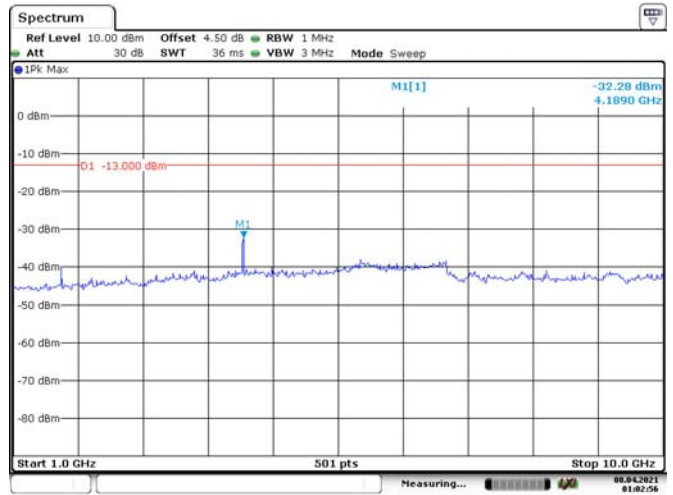

Date: 8, APR. 2021 00:59:51

3M, QPSK, High Channel

Date: 8, APR. 2021 01:00:20

Date: 8, APR. 2021 01:00:45

5M, QPSK, Low Channel

5M, QPSK, Middle Channel

5M, QPSK, High Channel

10M, QPSK, Low Channel