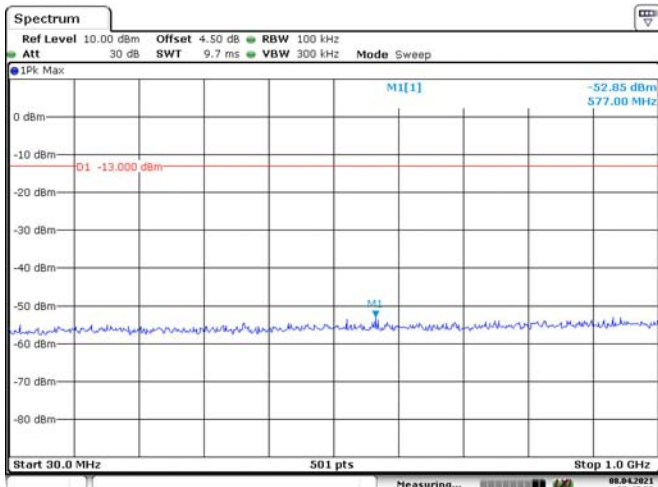

Date: 8, APR. 2021 00:46:17

10M, QPSK, Middle Channel

Date: 8, APR. 2021 00:46:57

Date: 8, APR. 2021 00:47:26

10M, QPSK, High Channel

Date: 8, APR. 2021 00:47:54

Date: 8, APR. 2021 00:48:19

15M, QPSK, Low Channel