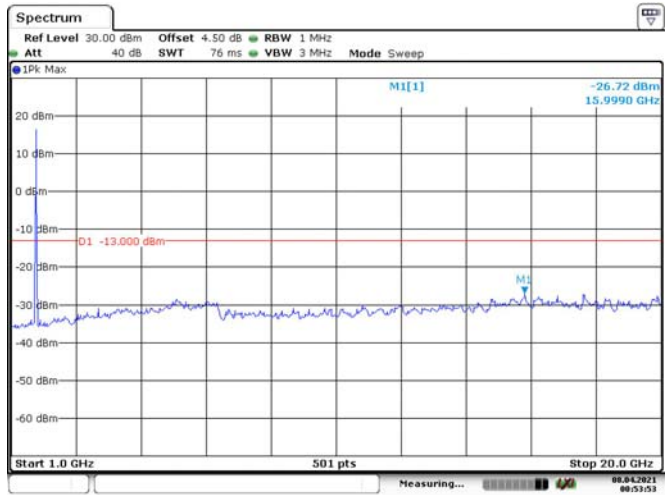

20M, QPSK, Low Channel

Date: 8, APR. 2021 00:52:22

Date: 8, APR. 2021 00:52:47

20M, QPSK, Middle Channel

Date: 8, APR. 2021 00:53:29

Date: 8, APR. 2021 00:53:54

20M, QPSK, High Channel

Date: 8, APR. 2021 00:54:29

Date: 8, APR. 2021 00:54:51

LTE Band 5:

1.4M, QPSK, Low Channel

Date: 8, APR. 2021 00:55:32

Date: 8, APR. 2021 00:56:06

1.4M, QPSK, Middle Channel

Date: 8, APR. 2021 00:56:41

Date: 8, APR. 2021 00:57:00