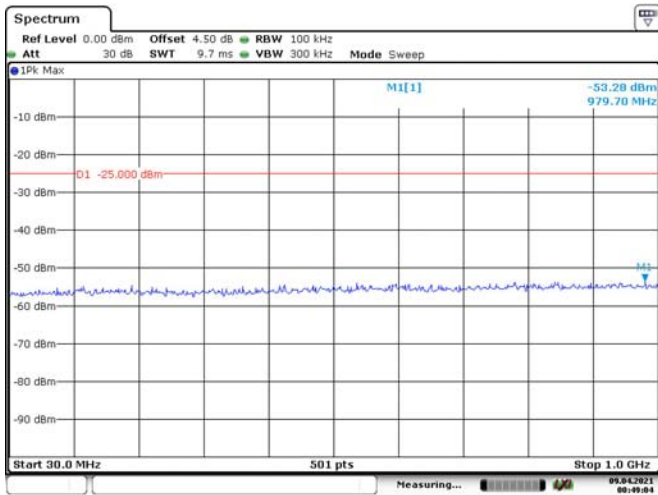

Date: 9.APR.2021 00:47:26

20M, QPSK, Middle Channel

Date: 9.APR.2021 00:48:04

Date: 9.APR.2021 00:48:26

20M, QPSK, High Channel

Date: 9.APR.2021 00:49:05

Date: 9.APR.2021 00:49:30

LTE Band 38: