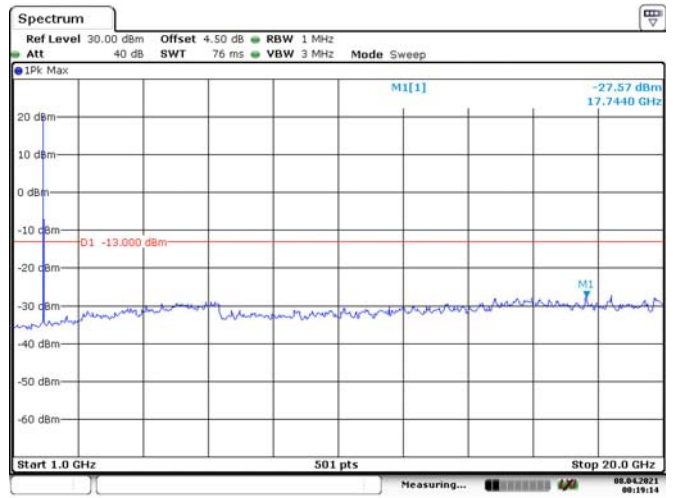

GSM 1900, Low Channel

GSM 1900, Middle Channel

GSM 1900, High Channel

LTE Band 2:

1.4M, QPSK, Low Channel

Date: 8.APR.2021 00:18:50

Date: 8.APR.2021 00:19:15

1.4M, QPSK, Middle Channel