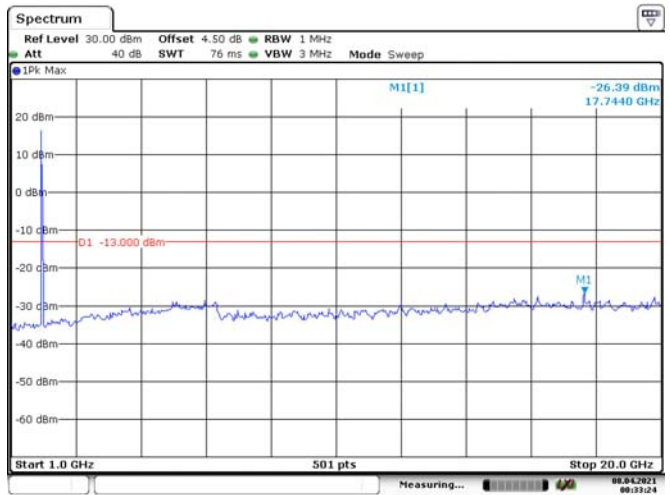

Date: 8, APR, 2021 00:33:25