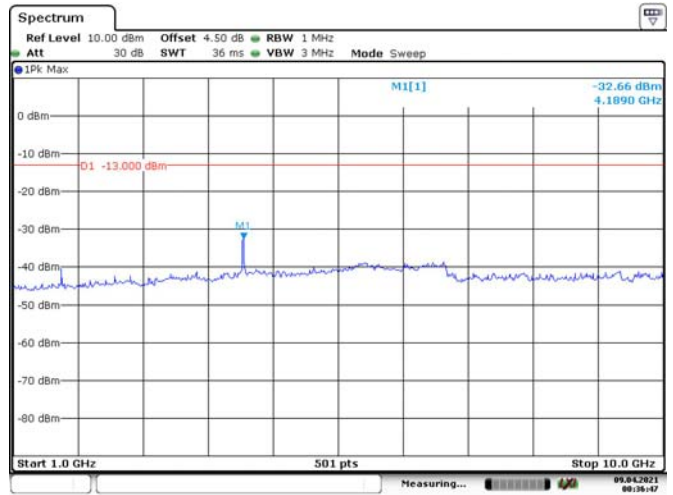

Date: 9, APR. 2021 00:35:14

Date: 9, APR. 2021 00:35:42

10M, QPSK, Middle Channel

Date: 9, APR. 2021 00:36:17

Date: 9, APR. 2021 00:36:48

10M, QPSK, High Channel

Date: 9, APR. 2021 00:37:22

Date: 9, APR. 2021 00:37:47

LTE Band 7:

5M, QPSK, Low Channel

Date: 9.APR.2021 00:38:21

Date: 9.APR.2021 00:38:43

5M, QPSK, Middle Channel

Date: 9.APR.2021 00:39:22

Date: 9.APR.2021 00:39:44

5M, QPSK, High Channel