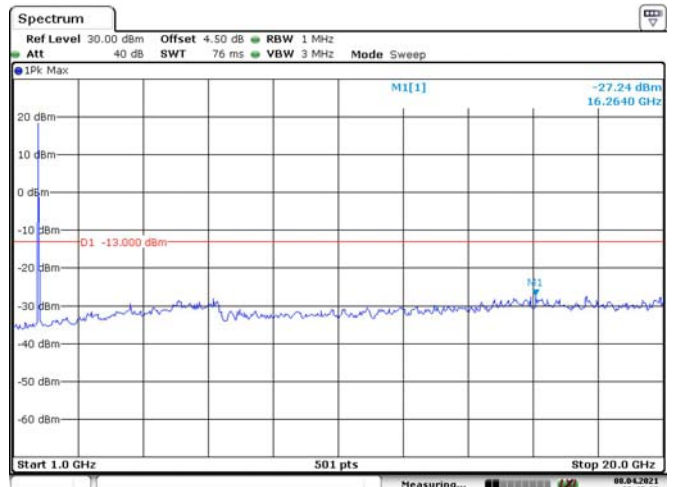

Date: 8, APR. 2021 00:46:17

10M, QPSK, Middle Channel

Date: 8, APR. 2021 00:46:57

Date: 8, APR. 2021 00:47:26

10M, QPSK, High Channel

Date: 8, APR. 2021 00:47:54

Date: 8, APR. 2021 00:48:19

15M, QPSK, Low Channel