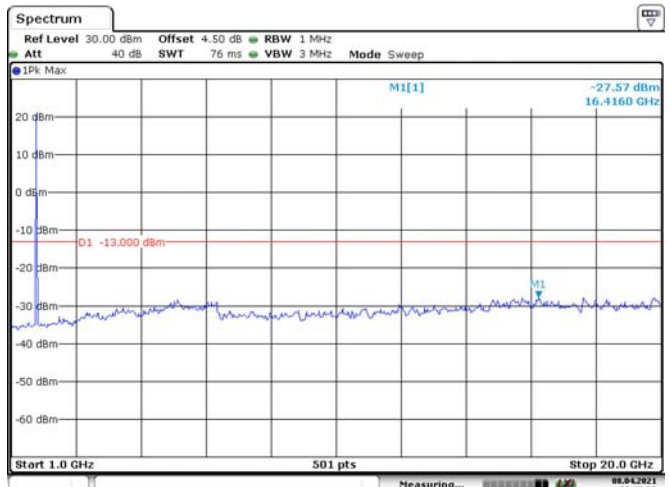

Date: 8, APR. 2021 00:40:59

Date: 8, APR. 2021 00:41:19

3M, QPSK, High Channel

Date: 8, APR. 2021 00:41:48

Date: 8, APR. 2021 00:42:10

5M, QPSK, Low Channel

Date: 8, APR. 2021 00:42:48

Date: 8, APR. 2021 00:43:13