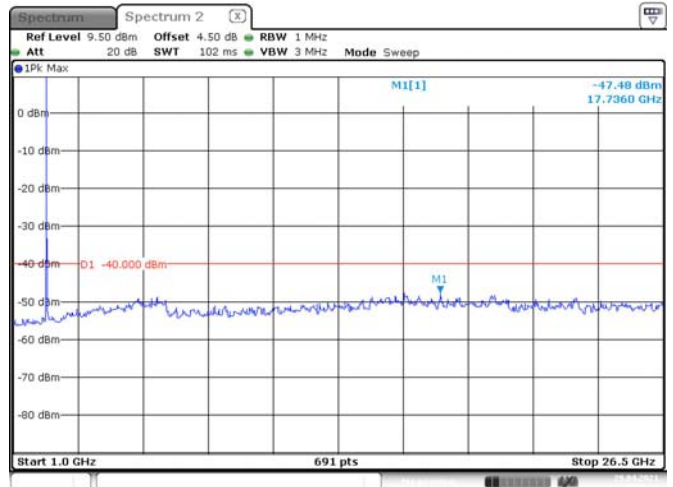

Date: 9.APR.2021 22:35:08

20M, QPSK, High Channel

Date: 9.APR.2021 22:35:49

Date: 9.APR.2021 22:36:12

LTE Band 40 Lower:

5M, QPSK, Low Channel

5M, QPSK, Middle Channel

5M, QPSK, High Channel

10M, QPSK, Middle Channel

Date: 29.APR.2021 19:53:39

Date: 29.APR.2021 19:54:04

LTE Band 40 Upper:

5M, QPSK, Low Channel

5M, QPSK, Middle Channel

5M, QPSK, High Channel

10M, QPSK, Middle Channel