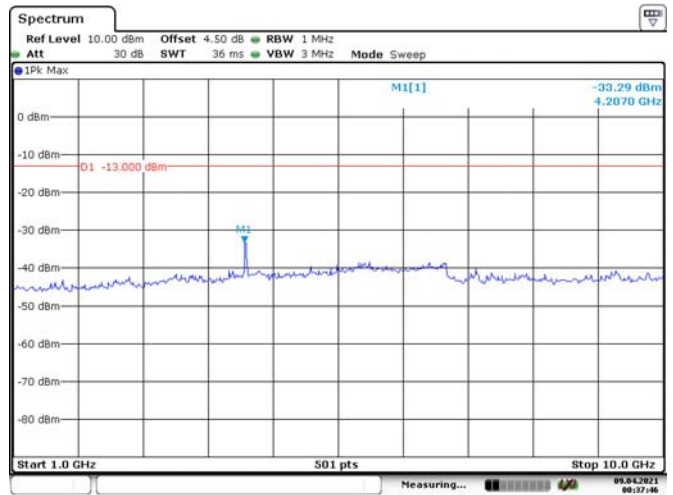

Date: 9, APR. 2021 00:35:14

Date: 9, APR. 2021 00:35:42

10M, QPSK, Middle Channel

Date: 9, APR. 2021 00:36:17

Date: 9, APR. 2021 00:36:48

10M, QPSK, High Channel

Date: 9, APR. 2021 00:37:22

Date: 9, APR. 2021 00:37:47

LTE Band 7:

5M, QPSK, Low Channel

Date: 9.APR.2021 00:38:21

Date: 9.APR.2021 00:38:43

5M, QPSK, Middle Channel

Date: 9.APR.2021 00:39:22

Date: 9.APR.2021 00:39:44

5M, QPSK, High Channel