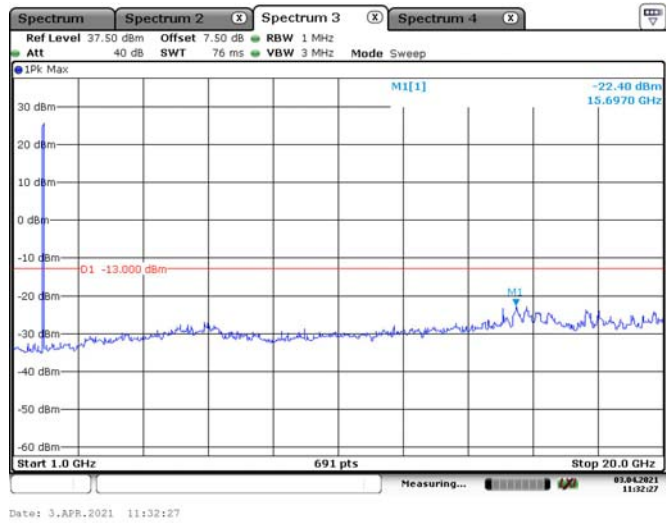

GSM 1900, Low Channel

GSM 1900, Middle Channel

GSM 1900, High Channel

LTE Band 2:

1.4M, QPSK, Low Channel

Date: 8.APR.2021 00:18:50

Date: 8.APR.2021 00:19:15

1.4M, QPSK, Middle Channel