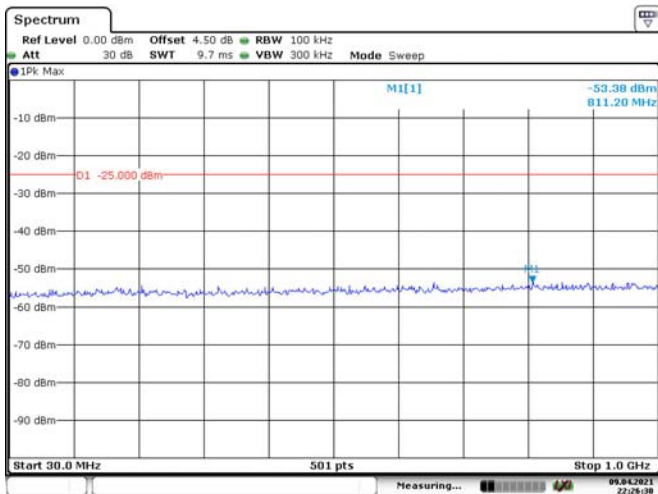

5M, QPSK, Low Channel

Date: 9.APR.2021 22:24:23

Date: 9.APR.2021 22:24:51

5M, QPSK, Middle Channel

Date: 9.APR.2021 22:25:11

Date: 9.APR.2021 22:25:53

5M, QPSK, High Channel

Date: 9.APR.2021 22:26:10