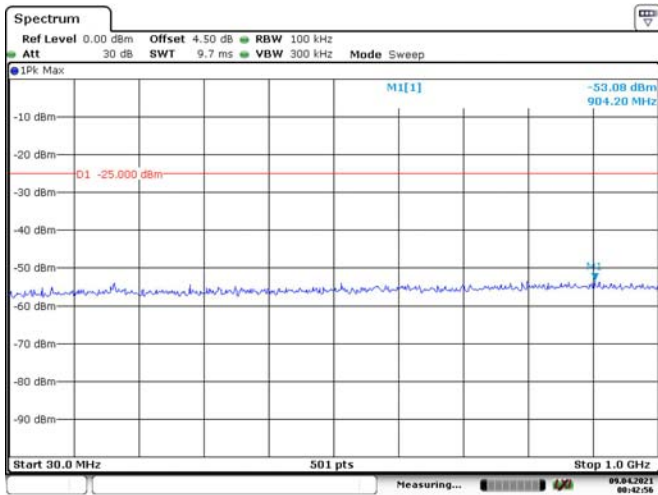

LTE Band 7:

5M, QPSK, Low Channel

Date: 9.APR.2021 00:38:21

Date: 9.APR.2021 00:38:43

5M, QPSK, Middle Channel

Date: 9.APR.2021 00:39:22

Date: 9.APR.2021 00:39:44

5M, QPSK, High Channel

Date: 9.APR.2021 00:40:16

Date: 9.APR.2021 00:40:38

10M, QPSK, Low Channel

10M, QPSK, Middle Channel

10M, QPSK, High Channel

15M, QPSK, Low Channel

Date: 9.APR.2021 00:44:03

Date: 9.APR.2021 00:44:23