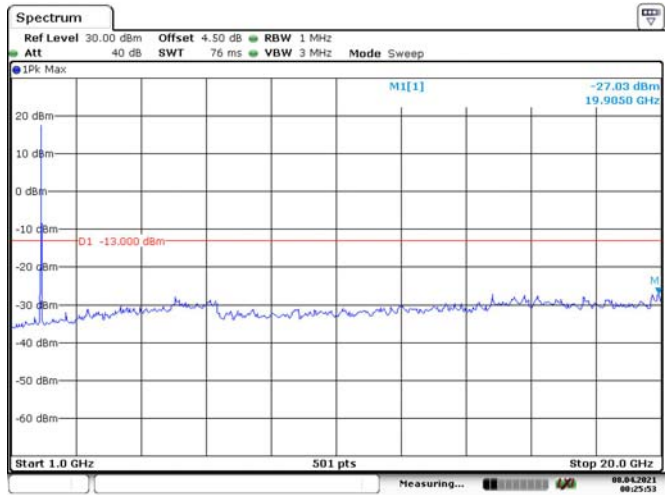

5M, QPSK, Middle Channel