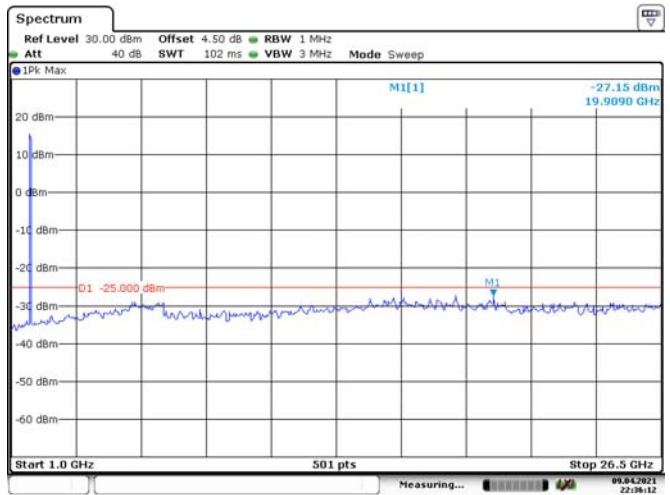

15M, QPSK, High Channel

Date: 9.APR.2021 22:32:43

Date: 9.APR.2021 22:33:08

20M, QPSK, Low Channel

Date: 9.APR.2021 22:33:49

Date: 9.APR.2021 22:34:11

20M, QPSK, Middle Channel

Date: 9.APR.2021 22:34:49

Date: 9.APR.2021 22:35:08

20M, QPSK, High Channel

Date: 9.APR.2021 22:35:49

Date: 9.APR.2021 22:36:12

LTE Band 40 Lower:

5M, QPSK, Low Channel

5M, QPSK, Middle Channel

5M, QPSK, High Channel