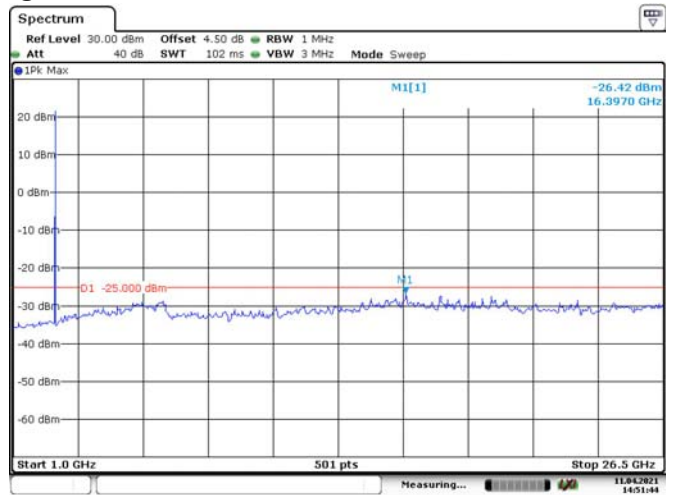

Date: 11.APR.2021 14:51:44