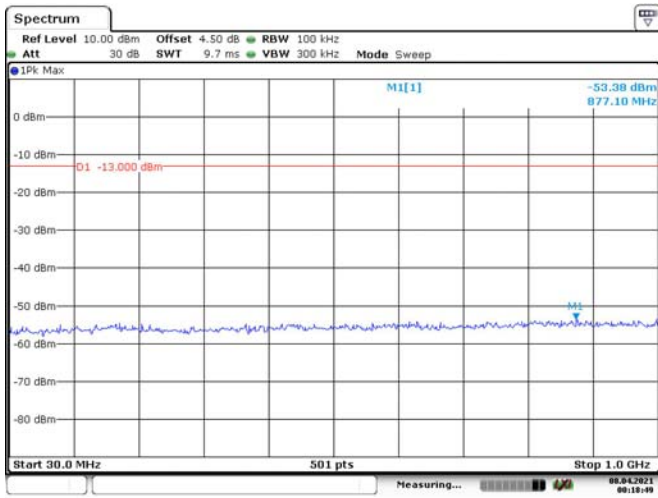

GSM 1900, Low Channel

GSM 1900, Middle Channel

GSM 1900, High Channel

LTE Band 2:

1.4M, QPSK, Low Channel

Date: 8.APR.2021 00:18:50

Date: 8.APR.2021 00:19:15

1.4M, QPSK, Middle Channel