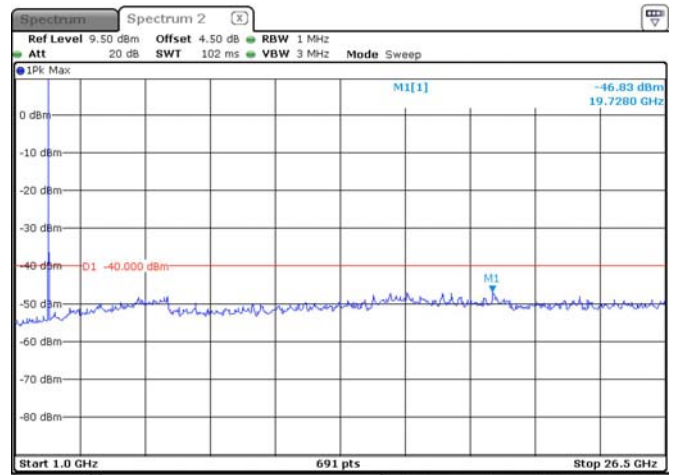

Date: 9.APR.2021 22:35:08

20M, QPSK, High Channel

Date: 9.APR.2021 22:35:49

Date: 9.APR.2021 22:36:12

LTE Band 40 Lower:

5M, QPSK, Low Channel

5M, QPSK, Middle Channel

5M, QPSK, High Channel

10M, QPSK, Middle Channel

Date: 29.APR.2021 19:53:39

Date: 29.APR.2021 19:54:04

LTE Band 40 Upper:

5M, QPSK, Low Channel

5M, QPSK, Middle Channel

5M, QPSK, High Channel

10M, QPSK, Middle Channel