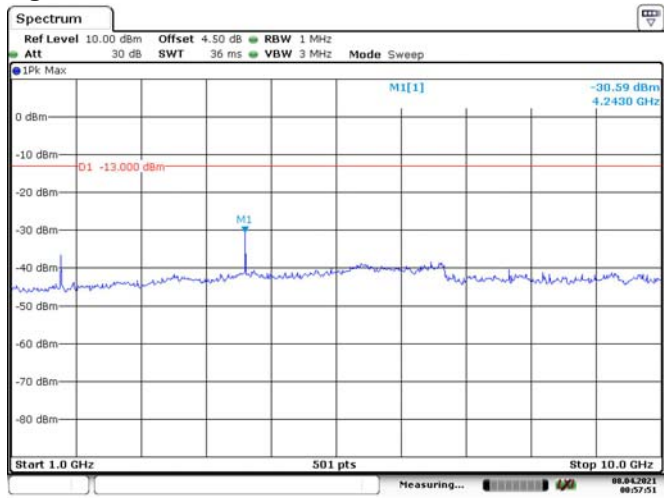

Date: 8, APR. 2021 00:54:51

LTE Band 5:

1.4M, QPSK, Low Channel

Date: 8, APR. 2021 00:55:32

Date: 8, APR. 2021 00:56:06

1.4M, QPSK, Middle Channel

Date: 8, APR. 2021 00:56:41

Date: 8, APR. 2021 00:57:00

1.4M, QPSK, High Channel

Date: 8, APR. 2021 00:57:32

Date: 8, APR. 2021 00:57:51

3M, QPSK, Low Channel

Date: 8, APR. 2021 00:58:29

Date: 8, APR. 2021 00:58:51

3M, QPSK, Middle Channel

Date: 8, APR. 2021 00:59:29