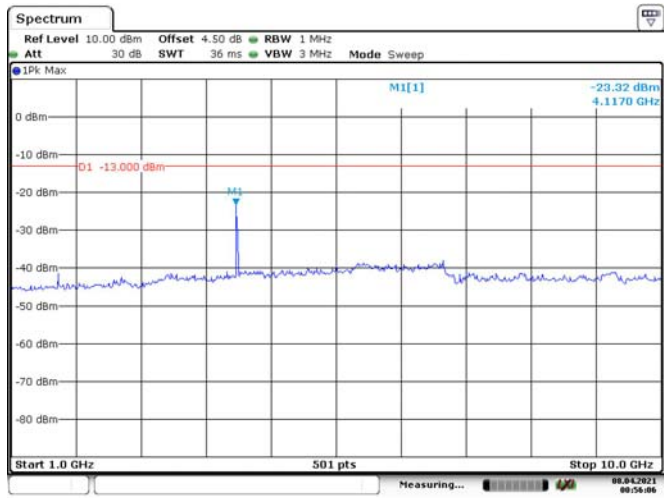

20M, QPSK, Low Channel

Date: 8, APR. 2021 00:52:22

Date: 8, APR. 2021 00:52:47

20M, QPSK, Middle Channel

Date: 8, APR. 2021 00:53:29

Date: 8, APR. 2021 00:53:54

20M, QPSK, High Channel

Date: 8, APR. 2021 00:54:29

Date: 8, APR. 2021 00:54:51

LTE Band 5:

1.4M, QPSK, Low Channel

Date: 8, APR. 2021 00:55:32

Date: 8, APR. 2021 00:56:06

1.4M, QPSK, Middle Channel

Date: 8, APR. 2021 00:56:41

Date: 8, APR. 2021 00:57:00