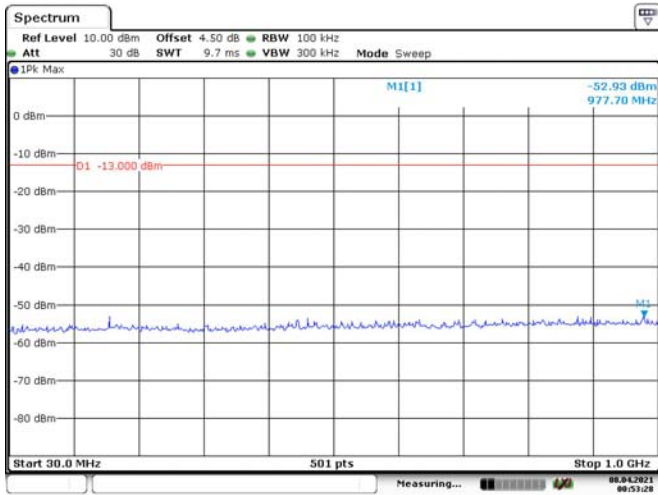

20M, QPSK, Low Channel

Date: 8, APR. 2021 00:52:22

Date: 8, APR. 2021 00:52:47

20M, QPSK, Middle Channel

Date: 8, APR. 2021 00:53:29

Date: 8, APR. 2021 00:53:54

20M, QPSK, High Channel

Date: 8, APR. 2021 00:54:29

Date: 8, APR. 2021 00:54:51

LTE Band 5:

1.4M, QPSK, Low Channel

Date: 8, APR. 2021 00:55:32

Date: 8, APR. 2021 00:56:06

1.4M, QPSK, Middle Channel

Date: 8, APR. 2021 00:56:41

Date: 8, APR. 2021 00:57:00