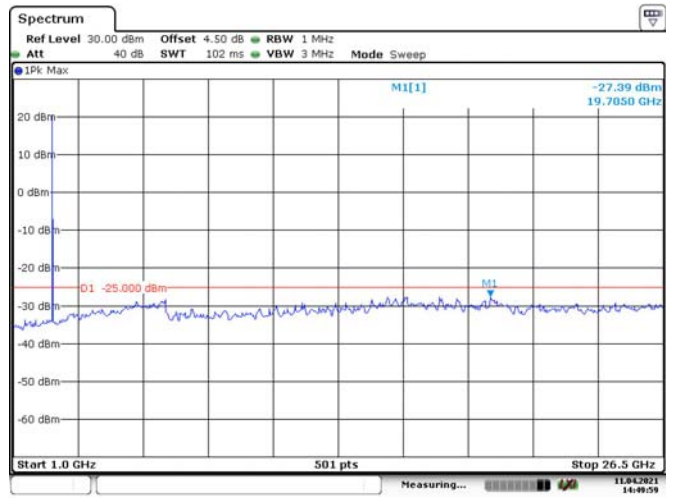

10M, QPSK, Middle Channel

Date: 29.APR.2021 19:53:39

Date: 29.APR.2021 19:54:04

LTE Band 40 Upper:

5M, QPSK, Low Channel

5M, QPSK, Middle Channel

5M, QPSK, High Channel

10M, QPSK, Middle Channel

Date: 29.APR.2021 19:56:41

Date: 29.APR.2021 19:56:21

LTE Band 41:

5M, QPSK, Low Channel

Date: 11.APR.2021 14:49:31

Date: 11.APR.2021 14:49:59

5M, QPSK, Middle Channel

Date: 11.APR.2021 14:50:28