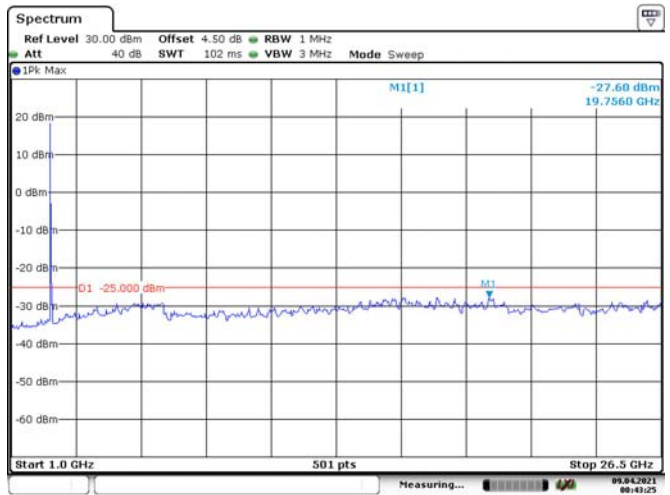

LTE Band 7:

5M, QPSK, Low Channel

Date: 9.APR.2021 00:38:21

Date: 9.APR.2021 00:38:43

5M, QPSK, Middle Channel

Date: 9.APR.2021 00:39:22

Date: 9.APR.2021 00:39:44

5M, QPSK, High Channel

Date: 9.APR.2021 00:40:16

Date: 9.APR.2021 00:40:38

10M, QPSK, Low Channel

10M, QPSK, Middle Channel

10M, QPSK, High Channel

15M, QPSK, Low Channel

Date: 9.APR.2021 00:44:03

Date: 9.APR.2021 00:44:23