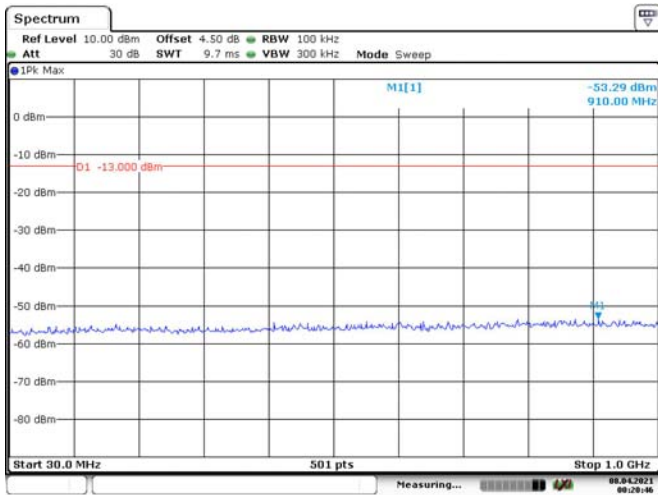

1.4M, QPSK, High Channel

Date: 8.APR.2021 00:20:46

Date: 8.APR.2021 00:21:11