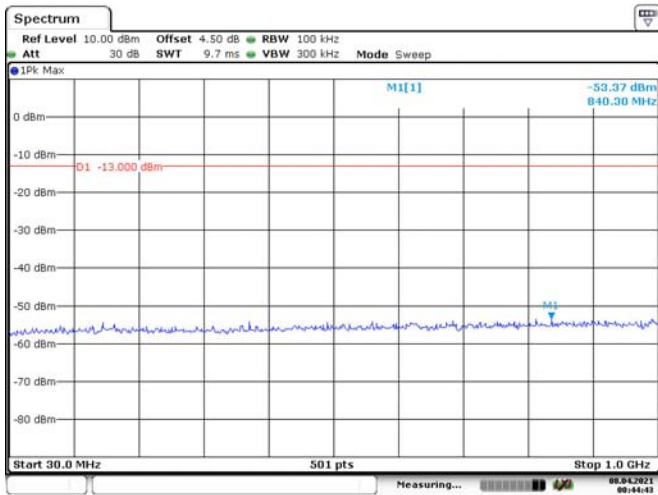

5M, QPSK, Middle Channel

Date: 8, APR. 2021 00:43:45

Date: 8, APR. 2021 00:44:14

5M, QPSK, High Channel

Date: 8, APR. 2021 00:44:13

Date: 8, APR. 2021 00:45:09

10M, QPSK, Low Channel

Date: 8, APR. 2021 00:45:52