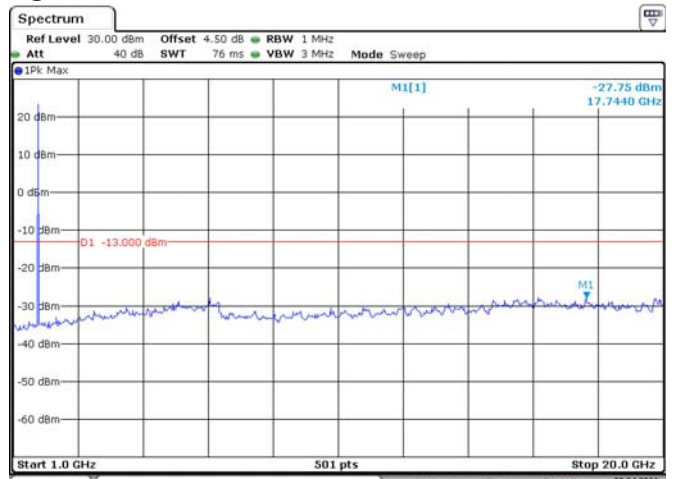

Date: 8.APR.2021 00:39:36