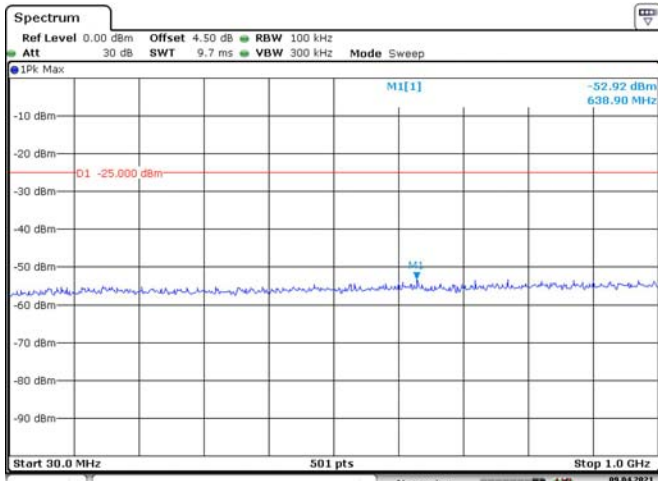

Date: 9.APR.2021 22:29:133

Date: 9.APR.2021 22:29:55

15M, QPSK, Low Channel

Date: 9.APR.2021 22:30:33

Date: 9.APR.2021 22:31:02

15M, QPSK, Middle Channel

Date: 9.APR.2021 22:31:36

Date: 9.APR.2021 22:32:05