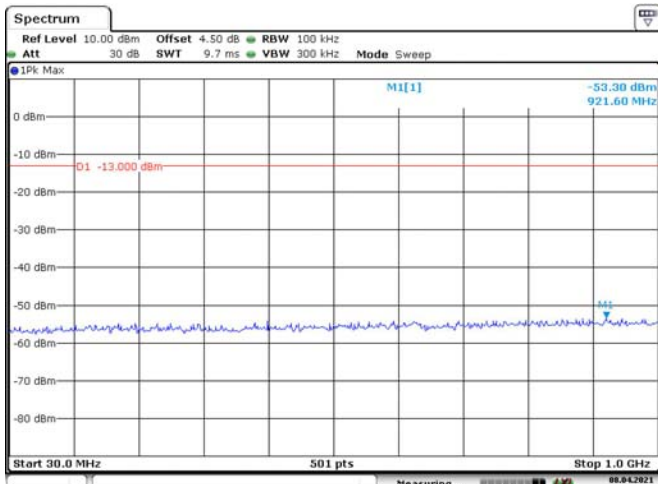

Date: 8, APR. 2021 00:46:17

10M, QPSK, Middle Channel

Date: 8, APR. 2021 00:46:57

Date: 8, APR. 2021 00:47:26

10M, QPSK, High Channel

Date: 8, APR. 2021 00:47:54

Date: 8, APR. 2021 00:48:19

15M, QPSK, Low Channel