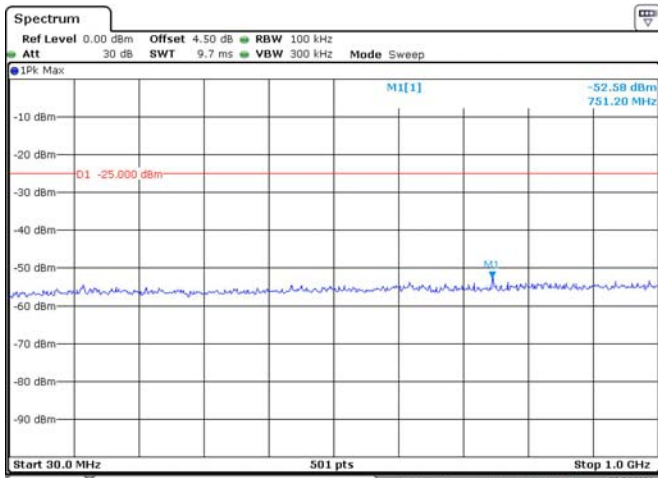

15M, QPSK, High Channel

Date: 9.APR.2021 22:32:43