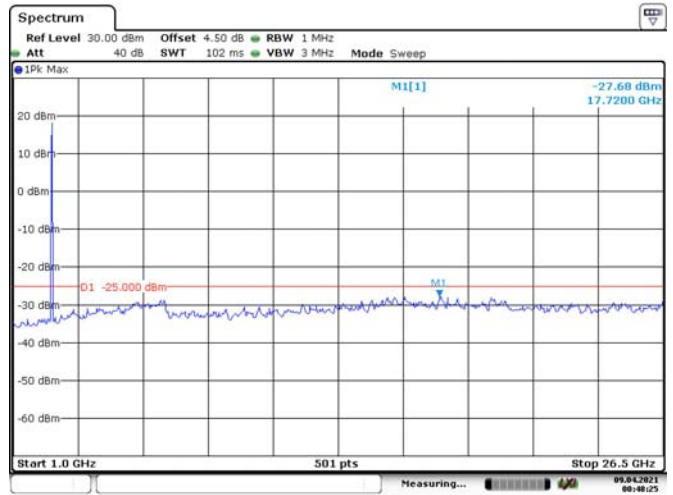

15M, QPSK, Middle Channel

Date: 9.APR.2021 00:45:04

Date: 9.APR.2021 00:45:26

15M, QPSK, High Channel

Date: 9.APR.2021 00:46:05

Date: 9.APR.2021 00:46:27

20M, QPSK, Low Channel

Date: 9.APR.2021 00:47:04

Date: 9.APR.2021 00:47:26

20M, QPSK, Middle Channel

Date: 9.APR.2021 00:48:04

Date: 9.APR.2021 00:48:26

20M, QPSK, High Channel

Date: 9.APR.2021 00:49:05

Date: 9.APR.2021 00:49:30

LTE Band 38: