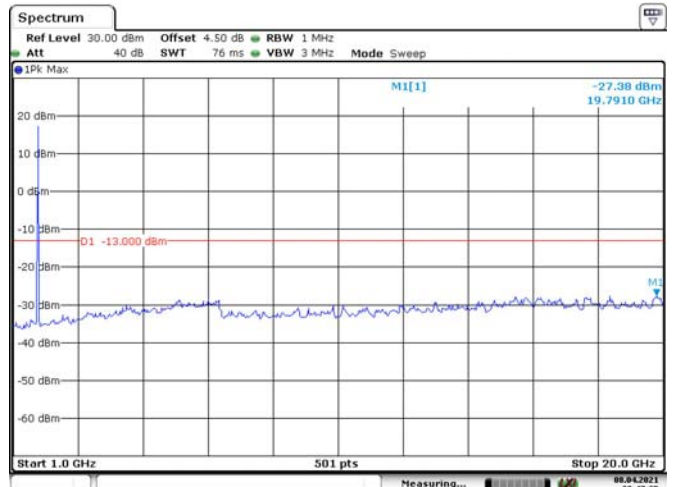

Date: 8, APR. 2021 00:47:26