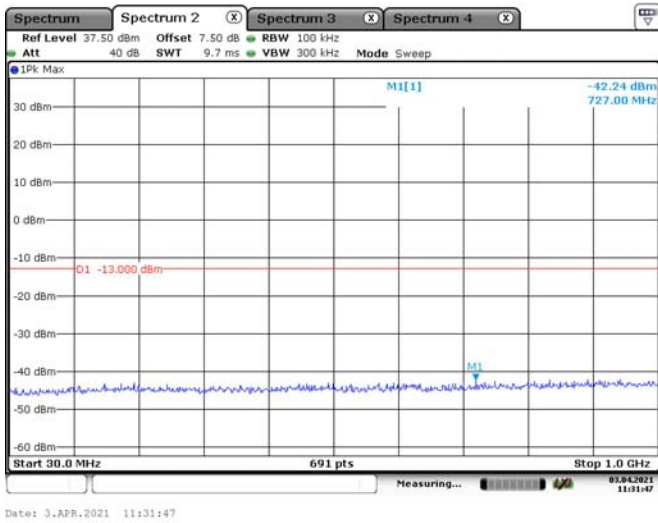

GSM 1900, Low Channel

GSM 1900, Middle Channel

GSM 1900, High Channel

LTE Band 2:

1.4M, QPSK, Low Channel

Date: 8.APR.2021 00:18:50

Date: 8.APR.2021 00:19:15

1.4M, QPSK, Middle Channel