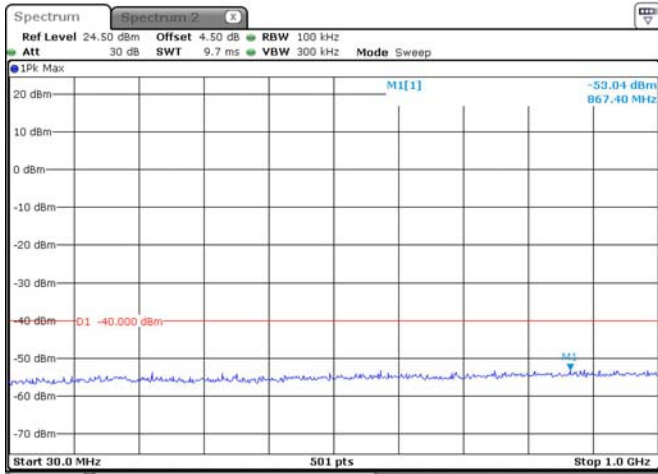

Date: 9.APR.2021 22:35:08

20M, QPSK, High Channel

Date: 9.APR.2021 22:35:49

Date: 9.APR.2021 22:36:12

LTE Band 40 Lower:

5M, QPSK, Low Channel

5M, QPSK, Middle Channel

5M, QPSK, High Channel

10M, QPSK, Middle Channel

Date: 29.APR.2021 19:53:39

Date: 29.APR.2021 19:54:04

LTE Band 40 Upper:

5M, QPSK, Low Channel

5M, QPSK, Middle Channel

5M, QPSK, High Channel

10M, QPSK, Middle Channel