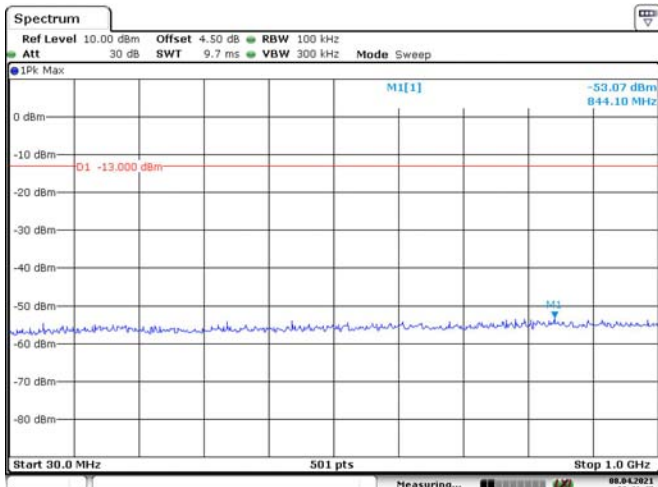

3M, QPSK, High Channel

Date: 8, APR. 2021 00:41:48