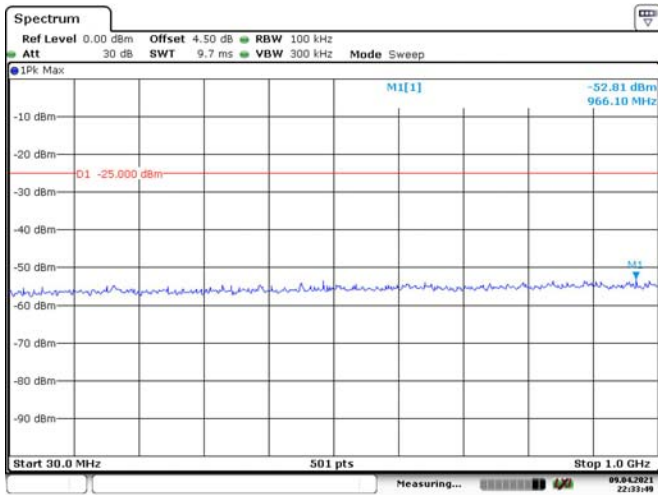

15M, QPSK, High Channel

Date: 9.APR.2021 22:32:43

Date: 9.APR.2021 22:33:08

20M, QPSK, Low Channel

Date: 9.APR.2021 22:33:49

Date: 9.APR.2021 22:34:11

20M, QPSK, Middle Channel

Date: 9.APR.2021 22:34:49

Date: 9.APR.2021 22:35:08

20M, QPSK, High Channel

Date: 9.APR.2021 22:35:49

Date: 9.APR.2021 22:36:12

LTE Band 40 Lower:

5M, QPSK, Low Channel

5M, QPSK, Middle Channel

5M, QPSK, High Channel