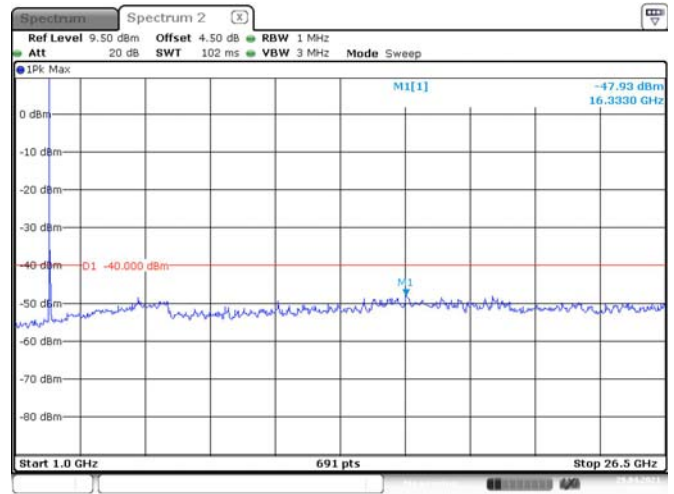

Date: 9.APR.2021 22:35:08

20M, QPSK, High Channel

Date: 9.APR.2021 22:35:49

Date: 9.APR.2021 22:36:12

LTE Band 40 Lower:

5M, QPSK, Low Channel

5M, QPSK, Middle Channel

5M, QPSK, High Channel

10M, QPSK, Middle Channel

Date: 29.APR.2021 19:53:39

Date: 29.APR.2021 19:54:04

LTE Band 40 Upper:

5M, QPSK, Low Channel

5M, QPSK, Middle Channel

5M, QPSK, High Channel

10M, QPSK, Middle Channel

Date: 29.APR.2021 19:56:41

Date: 29.APR.2021 19:56:21

LTE Band 41:

5M, QPSK, Low Channel

Date: 11.APR.2021 14:49:31

Date: 11.APR.2021 14:49:59

5M, QPSK, Middle Channel

Date: 11.APR.2021 14:50:28