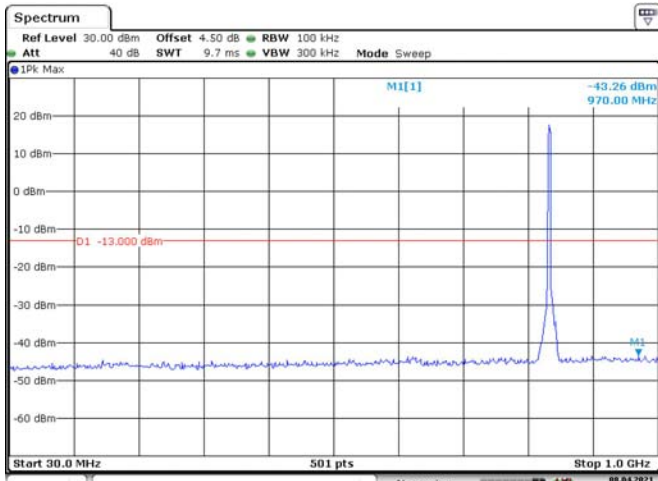

Date: 8, APR. 2021 00:54:51

LTE Band 5:

1.4M, QPSK, Low Channel

Date: 8, APR. 2021 00:55:32

Date: 8, APR. 2021 00:56:06

1.4M, QPSK, Middle Channel

Date: 8, APR. 2021 00:56:41

Date: 8, APR. 2021 00:57:00

1.4M, QPSK, High Channel

Date: 8, APR. 2021 00:57:32

Date: 8, APR. 2021 00:57:51

3M, QPSK, Low Channel

Date: 8, APR. 2021 00:58:29

Date: 8, APR. 2021 00:58:51

3M, QPSK, Middle Channel

Date: 8, APR. 2021 00:59:29