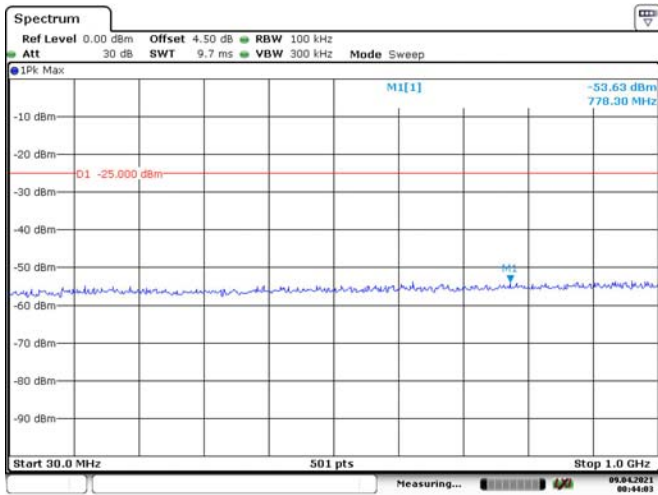

LTE Band 7:

5M, QPSK, Low Channel

Date: 9.APR.2021 00:38:21

Date: 9.APR.2021 00:38:43

5M, QPSK, Middle Channel

Date: 9.APR.2021 00:39:22

Date: 9.APR.2021 00:39:44

5M, QPSK, High Channel

Date: 9.APR.2021 00:40:16

Date: 9.APR.2021 00:40:38

10M, QPSK, Low Channel

10M, QPSK, Middle Channel

10M, QPSK, High Channel

15M, QPSK, Low Channel

Date: 9.APR.2021 00:44:03

Date: 9.APR.2021 00:44:23