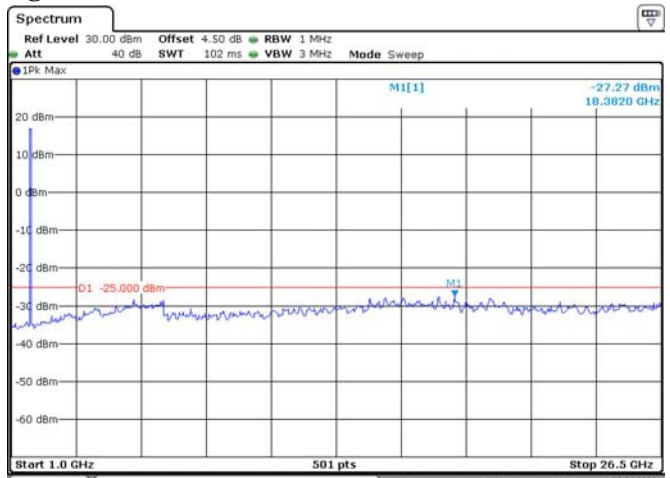

Date: 9.APR.2021 22:29:133

Date: 9.APR.2021 22:29:55

15M, QPSK, Low Channel

Date: 9.APR.2021 22:30:33

Date: 9.APR.2021 22:31:02

15M, QPSK, Middle Channel

Date: 9.APR.2021 22:31:36

Date: 9.APR.2021 22:32:05

15M, QPSK, High Channel

Date: 9.APR.2021 22:32:43

Date: 9.APR.2021 22:33:08

20M, QPSK, Low Channel

Date: 9.APR.2021 22:33:49

Date: 9.APR.2021 22:34:11

20M, QPSK, Middle Channel

Date: 9.APR.2021 22:34:49