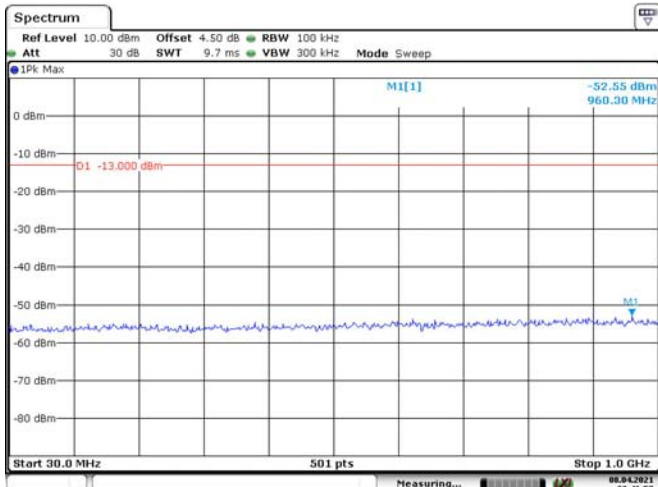

10M, QPSK, Middle Channel

Date: 8, APR. 2021 00:46:57