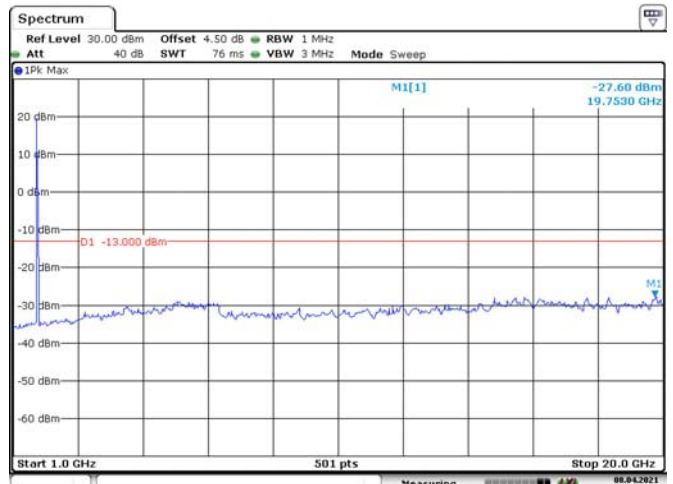

5M, QPSK, Middle Channel

Date: 8, APR. 2021 00:43:45

Date: 8, APR. 2021 00:44:14

5M, QPSK, High Channel

Date: 8, APR. 2021 00:44:13

Date: 8, APR. 2021 00:45:09

10M, QPSK, Low Channel

Date: 8, APR. 2021 00:45:52