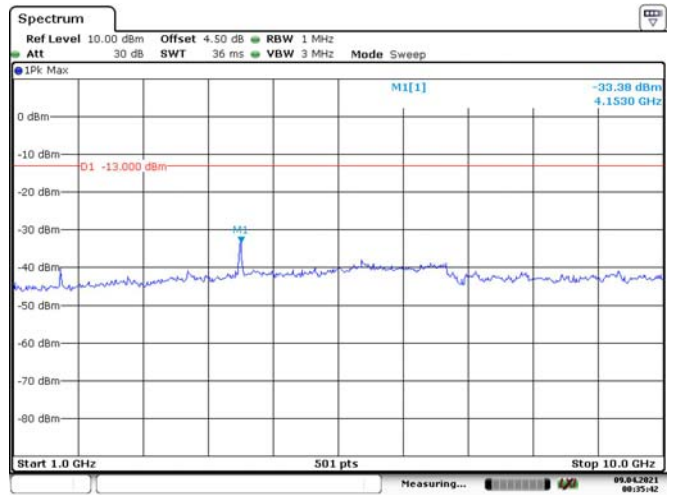

Date: 9, APR. 2021 00:35:42