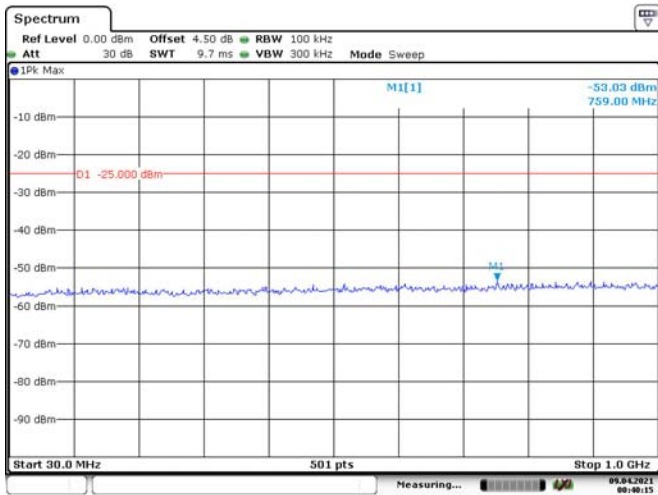

LTE Band 7:

5M, QPSK, Low Channel

Date: 9.APR.2021 00:38:21

Date: 9.APR.2021 00:38:43

5M, QPSK, Middle Channel

Date: 9.APR.2021 00:39:22

Date: 9.APR.2021 00:39:44

5M, QPSK, High Channel