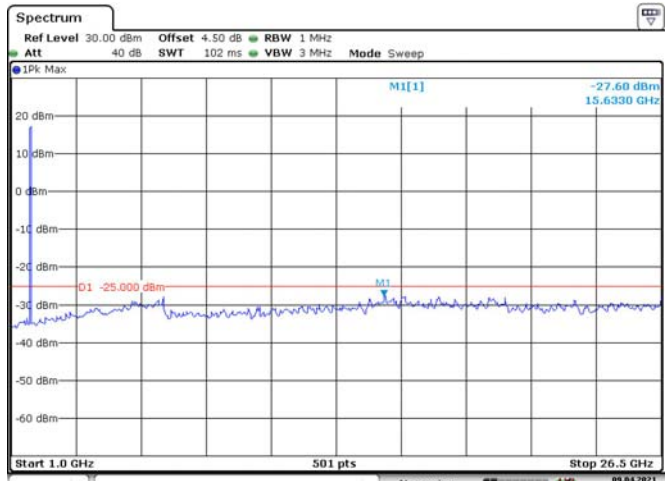

Date: 9.APR.2021 22:29:133

Date: 9.APR.2021 22:29:55

15M, QPSK, Low Channel

Date: 9.APR.2021 22:30:33

Date: 9.APR.2021 22:31:02

15M, QPSK, Middle Channel

Date: 9.APR.2021 22:31:36

Date: 9.APR.2021 22:32:05