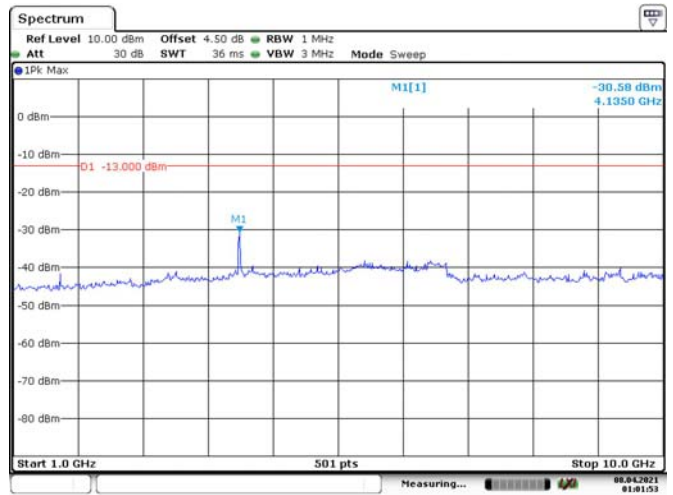

Date: 8, APR. 2021 00:59:51

3M, QPSK, High Channel

Date: 8, APR. 2021 01:00:20

Date: 8, APR. 2021 01:00:45

5M, QPSK, Low Channel

5M, QPSK, Middle Channel

5M, QPSK, High Channel

10M, QPSK, Low Channel