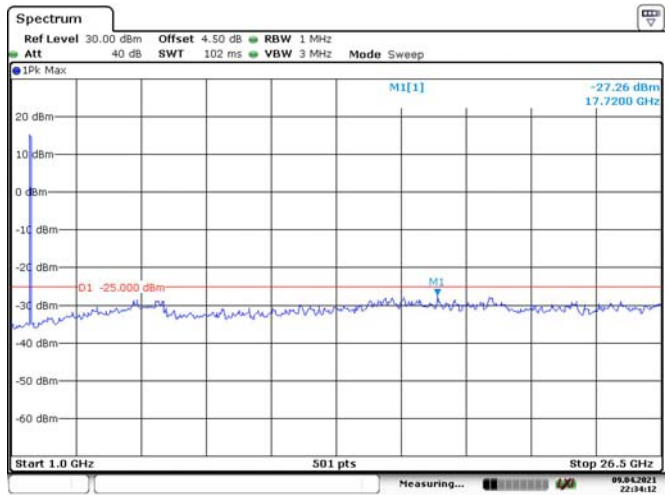

15M, QPSK, High Channel

Date: 9.APR.2021 22:32:43

Date: 9.APR.2021 22:33:08

20M, QPSK, Low Channel

Date: 9.APR.2021 22:33:49

Date: 9.APR.2021 22:34:11

20M, QPSK, Middle Channel

Date: 9.APR.2021 22:34:49

Date: 9.APR.2021 22:35:08

20M, QPSK, High Channel

Date: 9.APR.2021 22:35:49

Date: 9.APR.2021 22:36:12

LTE Band 40 Lower:

5M, QPSK, Low Channel

5M, QPSK, Middle Channel

5M, QPSK, High Channel