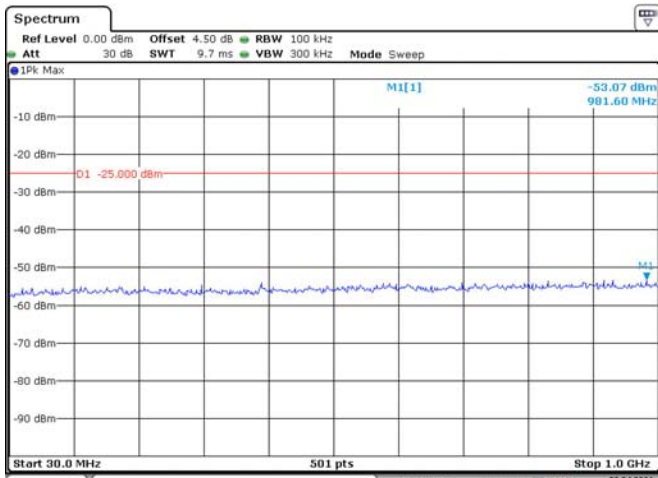

15M, QPSK, Low Channel

Date: 9.APR.2021 22:30:33