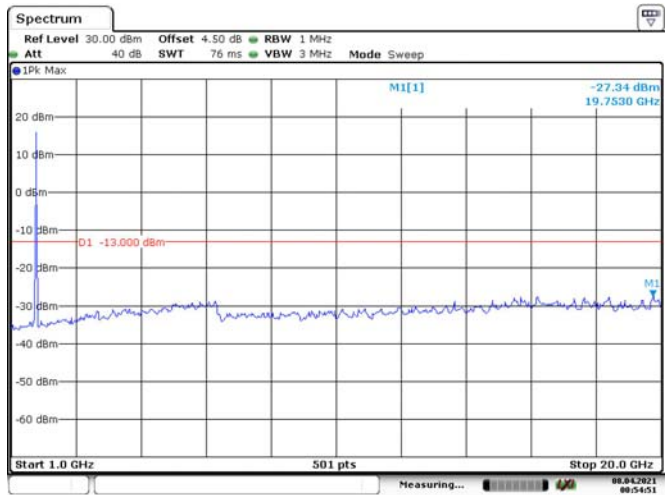

20M, QPSK, Low Channel

Date: 8, APR. 2021 00:52:22

Date: 8, APR. 2021 00:52:47

20M, QPSK, Middle Channel

Date: 8, APR. 2021 00:53:29

Date: 8, APR. 2021 00:53:54

20M, QPSK, High Channel

Date: 8, APR. 2021 00:54:29

Date: 8, APR. 2021 00:54:51

LTE Band 5:

1.4M, QPSK, Low Channel

Date: 8, APR. 2021 00:55:32

Date: 8, APR. 2021 00:56:06

1.4M, QPSK, Middle Channel

Date: 8, APR. 2021 00:56:41

Date: 8, APR. 2021 00:57:00