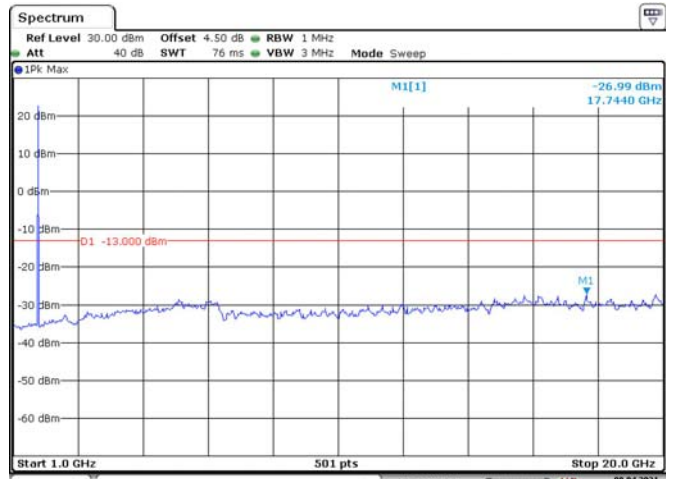

20M, QPSK, Middle Channel

20M, QPSK, High Channel

LTE Band 4:

1.4M, QPSK, Low Channel

Date: 8.APR.2021 00:37:28

Date: 8.APR.2021 00:37:47

1.4M, QPSK, Middle Channel

Date: 8.APR.2021 00:38:22