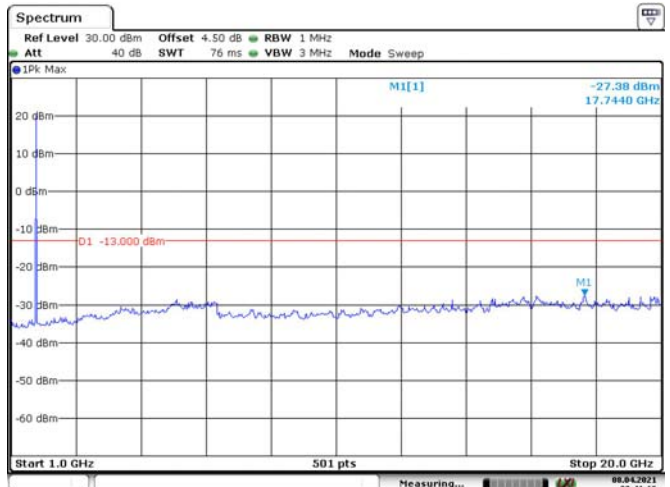

20M, QPSK, Middle Channel

20M, QPSK, High Channel

LTE Band 4:

1.4M, QPSK, Low Channel

Date: 8.APR.2021 00:37:28

Date: 8.APR.2021 00:37:47

1.4M, QPSK, Middle Channel

Date: 8.APR.2021 00:38:22

Date: 8.APR.2021 00:38:48

1.4M, QPSK, High Channel

Date: 8.APR.2021 00:39:17

Date: 8.APR.2021 00:39:36

3M, QPSK, Low Channel

Date: 8, APR. 2021 00:40:05

Date: 8, APR. 2021 00:40:30

3M, QPSK, Middle Channel

Date: 8, APR. 2021 00:40:59

Date: 8, APR. 2021 00:41:19

3M, QPSK, High Channel

Date: 8, APR. 2021 00:41:48

Date: 8, APR. 2021 00:42:10

5M, QPSK, Low Channel

Date: 8, APR. 2021 00:42:48

Date: 8, APR. 2021 00:43:13