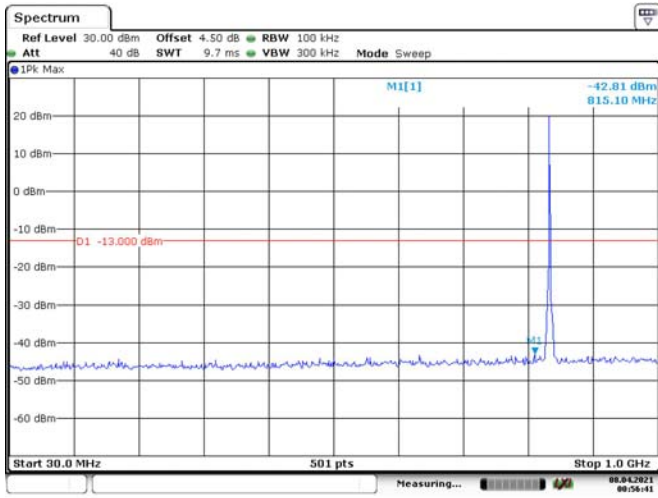

Date: 8, APR. 2021 00:54:51

LTE Band 5:

1.4M, QPSK, Low Channel

Date: 8, APR. 2021 00:55:32

Date: 8, APR. 2021 00:56:06

1.4M, QPSK, Middle Channel

Date: 8, APR. 2021 00:56:41

Date: 8, APR. 2021 00:57:00