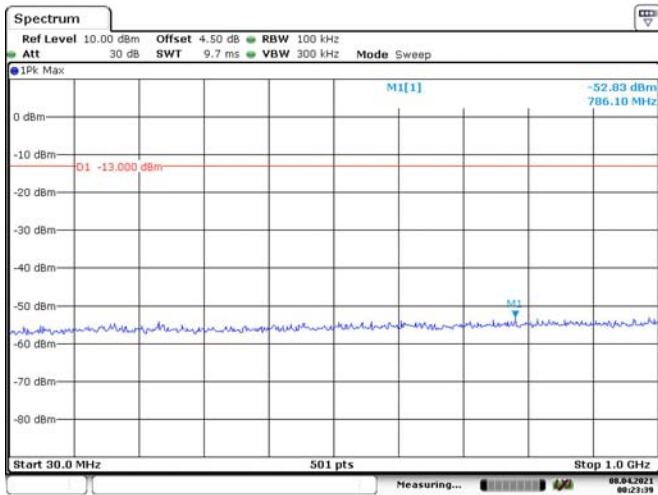

3M, QPSK, High Channel