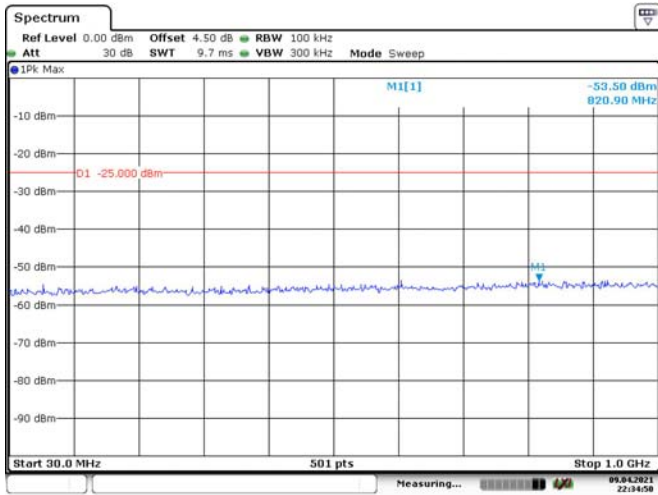

15M, QPSK, High Channel

Date: 9.APR.2021 22:32:43

Date: 9.APR.2021 22:33:08

20M, QPSK, Low Channel

Date: 9.APR.2021 22:33:49

Date: 9.APR.2021 22:34:11

20M, QPSK, Middle Channel

Date: 9.APR.2021 22:34:49

Date: 9.APR.2021 22:35:08

20M, QPSK, High Channel

Date: 9.APR.2021 22:35:49

Date: 9.APR.2021 22:36:12

LTE Band 40 Lower:

5M, QPSK, Low Channel

5M, QPSK, Middle Channel

5M, QPSK, High Channel