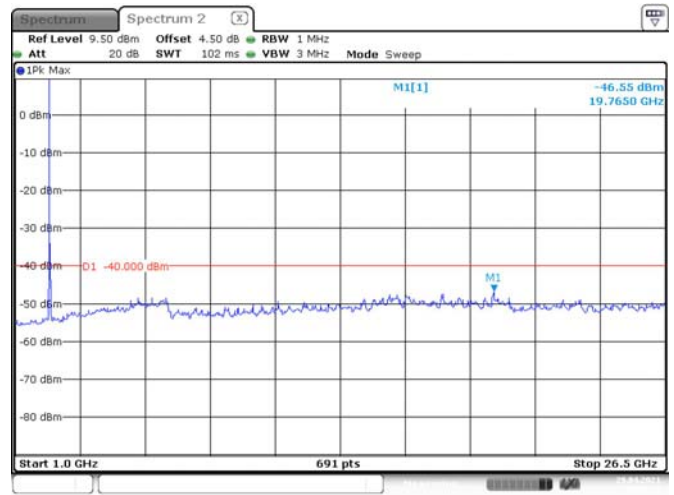

Date: 9.APR.2021 22:35:08

20M, QPSK, High Channel

Date: 9.APR.2021 22:35:49

Date: 9.APR.2021 22:36:12

LTE Band 40 Lower:

5M, QPSK, Low Channel

5M, QPSK, Middle Channel

5M, QPSK, High Channel

10M, QPSK, Middle Channel

Date: 29.APR.2021 19:53:39

Date: 29.APR.2021 19:54:04

LTE Band 40 Upper:

5M, QPSK, Low Channel

5M, QPSK, Middle Channel

5M, QPSK, High Channel

10M, QPSK, Middle Channel

Date: 29.APR.2021 19:56:41

Date: 29.APR.2021 19:56:21

LTE Band 41:

5M, QPSK, Low Channel

Date: 11.APR.2021 14:49:31

Date: 11.APR.2021 14:49:59

5M, QPSK, Middle Channel

Date: 11.APR.2021 14:50:28