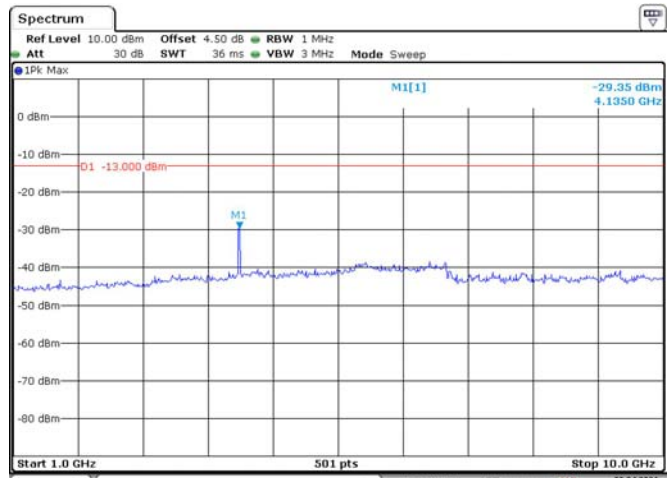

Date: 8, APR. 2021 00:54:51

LTE Band 5:

1.4M, QPSK, Low Channel

Date: 8, APR. 2021 00:55:32

Date: 8, APR. 2021 00:56:06

1.4M, QPSK, Middle Channel

Date: 8, APR. 2021 00:56:41

Date: 8, APR. 2021 00:57:00

1.4M, QPSK, High Channel

Date: 8, APR. 2021 00:57:32

Date: 8, APR. 2021 00:57:51

3M, QPSK, Low Channel

Date: 8, APR. 2021 00:58:29

Date: 8, APR. 2021 00:58:51

3M, QPSK, Middle Channel

Date: 8, APR. 2021 00:59:29