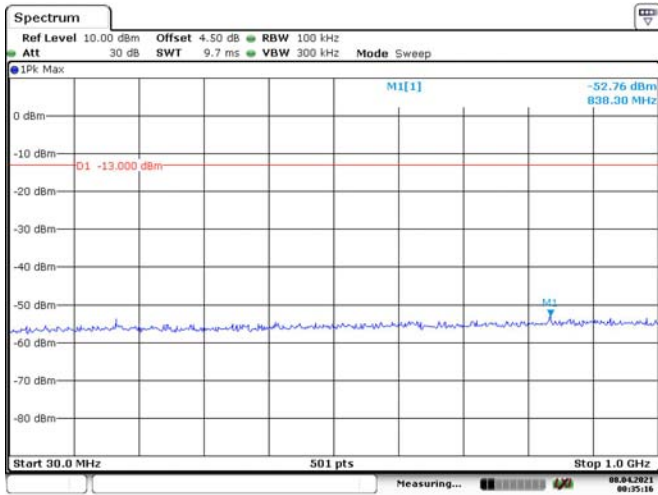

20M, QPSK, Middle Channel

20M, QPSK, High Channel

LTE Band 4:

1.4M, QPSK, Low Channel

Date: 8.APR.2021 00:37:28

Date: 8.APR.2021 00:37:47

1.4M, QPSK, Middle Channel

Date: 8.APR.2021 00:38:22