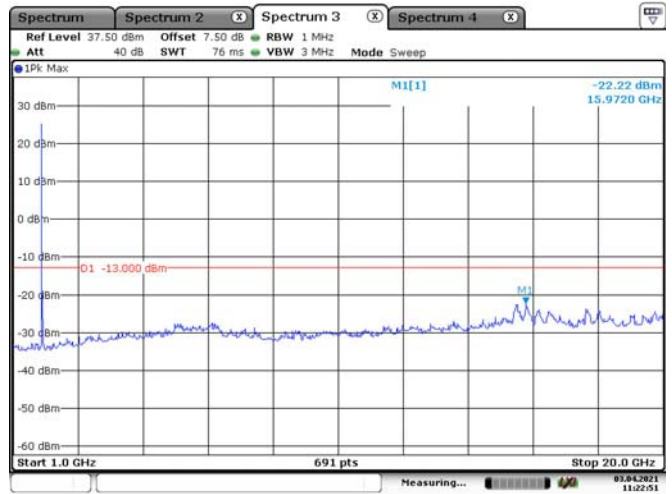

GSM 1900, Low Channel

GSM 1900, Middle Channel

GSM 1900, High Channel

LTE Band 2:

1.4M, QPSK, Low Channel

Date: 8.APR.2021 00:18:50

Date: 8.APR.2021 00:19:15

1.4M, QPSK, Middle Channel