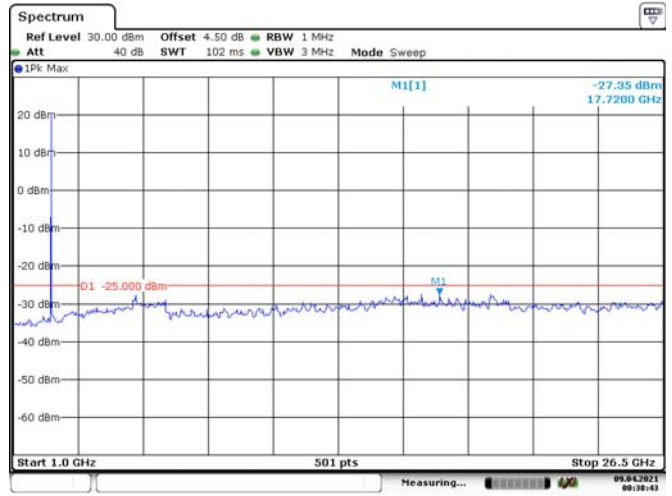

LTE Band 7:

5M, QPSK, Low Channel

Date: 9.APR.2021 00:38:21

Date: 9.APR.2021 00:38:43

5M, QPSK, Middle Channel

Date: 9.APR.2021 00:39:22

Date: 9.APR.2021 00:39:44

5M, QPSK, High Channel