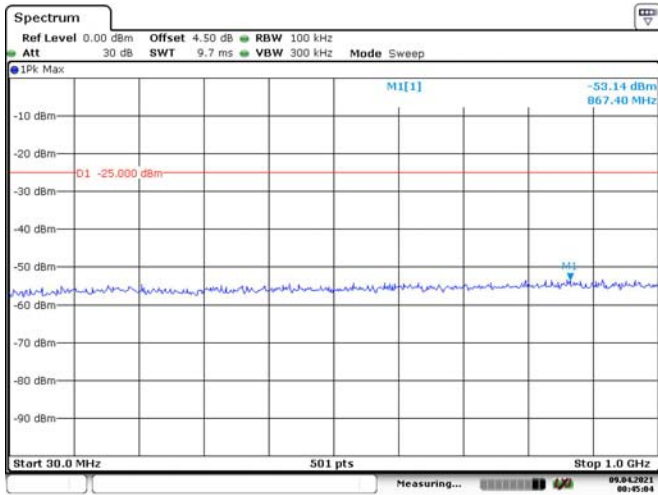

15M, QPSK, Middle Channel

Date: 9.APR.2021 00:45:04