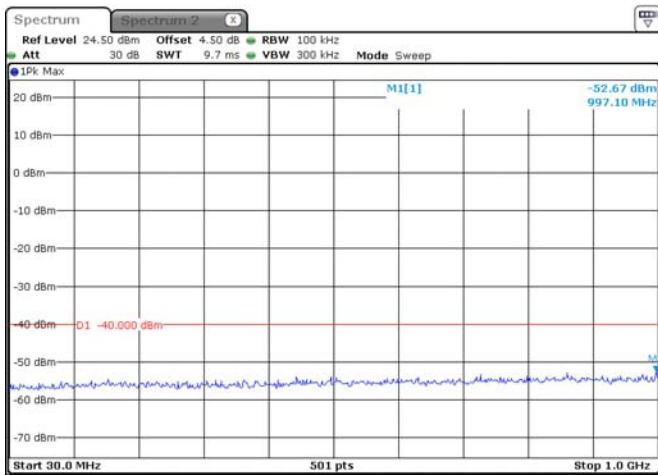

Date: 9.APR.2021 22:35:08

20M, QPSK, High Channel

Date: 9.APR.2021 22:35:49

Date: 9.APR.2021 22:36:12

LTE Band 40 Lower:

5M, QPSK, Low Channel

5M, QPSK, Middle Channel

5M, QPSK, High Channel

10M, QPSK, Middle Channel

Date: 29.APR.2021 19:53:39

Date: 29.APR.2021 19:54:04

LTE Band 40 Upper:

5M, QPSK, Low Channel

5M, QPSK, Middle Channel

5M, QPSK, High Channel

10M, QPSK, Middle Channel