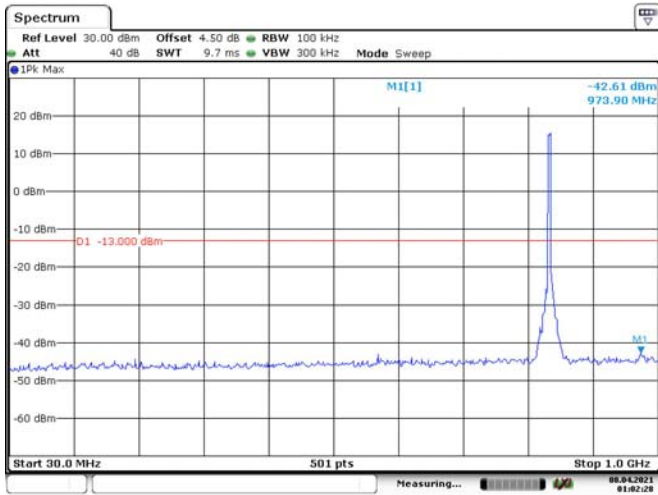

Date: 8, APR. 2021 00:59:51

3M, QPSK, High Channel

Date: 8, APR. 2021 01:00:20

Date: 8, APR. 2021 01:00:45

5M, QPSK, Low Channel

5M, QPSK, Middle Channel

5M, QPSK, High Channel

10M, QPSK, Low Channel