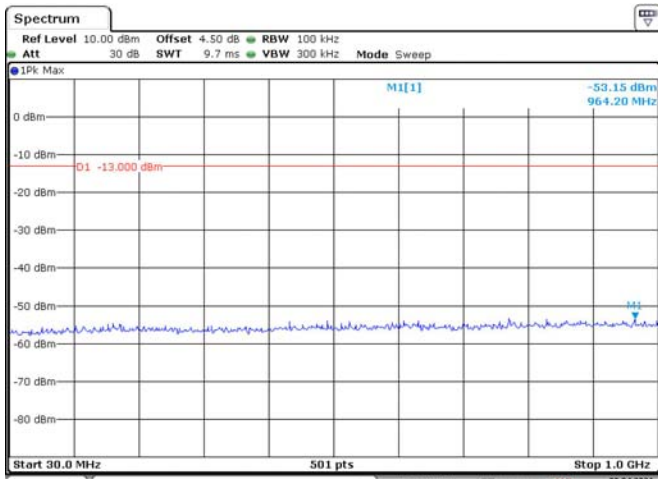

1.4M, QPSK, High Channel

Date: 8.APR.2021 00:39:17