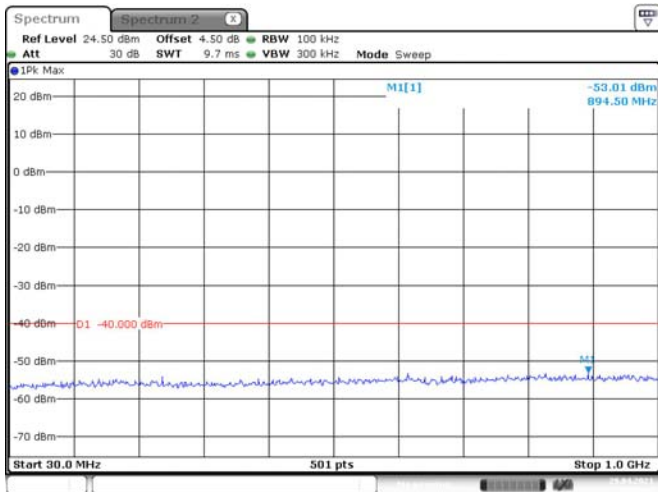

Date: 9.APR.2021 22:35:08

20M, QPSK, High Channel

Date: 9.APR.2021 22:35:49

Date: 9.APR.2021 22:36:12

LTE Band 40 Lower:

5M, QPSK, Low Channel

5M, QPSK, Middle Channel

5M, QPSK, High Channel

10M, QPSK, Middle Channel

Date: 29.APR.2021 19:53:39

Date: 29.APR.2021 19:54:04

LTE Band 40 Upper:

5M, QPSK, Low Channel

5M, QPSK, Middle Channel

5M, QPSK, High Channel

10M, QPSK, Middle Channel

Date: 29.APR.2021 19:56:41

Date: 29.APR.2021 19:56:21

LTE Band 41:

5M, QPSK, Low Channel

Date: 11.APR.2021 14:49:31

Date: 11.APR.2021 14:49:59

5M, QPSK, Middle Channel

Date: 11.APR.2021 14:50:28