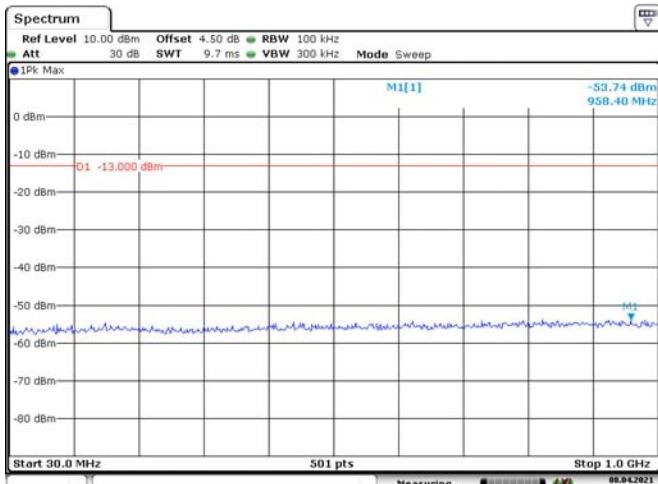

Date: 8.APR.2021 00:38:48

1.4M, QPSK, High Channel

Date: 8.APR.2021 00:39:17

Date: 8.APR.2021 00:39:36

3M, QPSK, Low Channel

Date: 8, APR. 2021 00:40:05

Date: 8, APR. 2021 00:40:30

3M, QPSK, Middle Channel