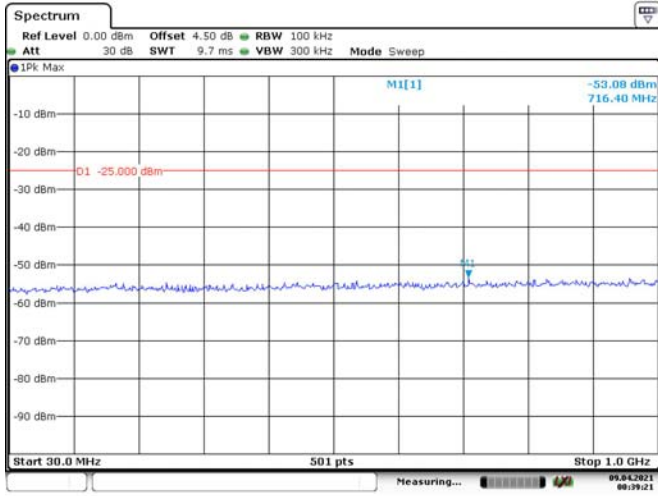

LTE Band 7:

5M, QPSK, Low Channel

Date: 9.APR.2021 00:38:21

Date: 9.APR.2021 00:38:43

5M, QPSK, Middle Channel

Date: 9.APR.2021 00:39:22

Date: 9.APR.2021 00:39:44

5M, QPSK, High Channel