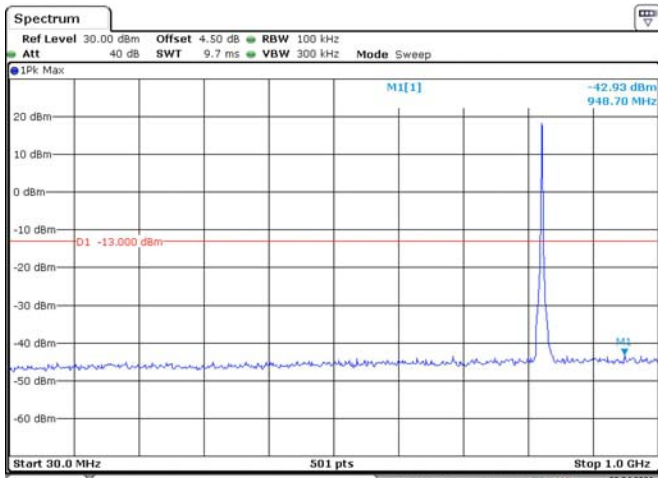

Date: 8, APR. 2021 00:54:51

LTE Band 5:

1.4M, QPSK, Low Channel

Date: 8, APR. 2021 00:55:32

Date: 8, APR. 2021 00:56:06

1.4M, QPSK, Middle Channel

Date: 8, APR. 2021 00:56:41

Date: 8, APR. 2021 00:57:00

1.4M, QPSK, High Channel

Date: 8, APR. 2021 00:57:32

Date: 8, APR. 2021 00:57:51

3M, QPSK, Low Channel

Date: 8, APR. 2021 00:58:29

Date: 8, APR. 2021 00:58:51

3M, QPSK, Middle Channel

Date: 8, APR. 2021 00:59:29