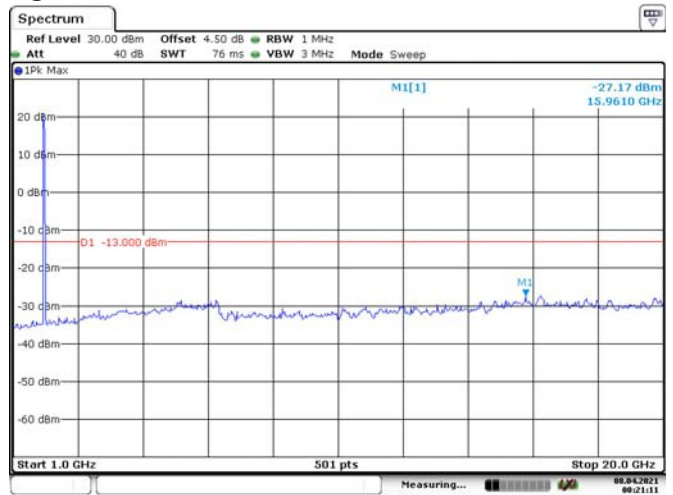

1.4M, QPSK, High Channel

Date: 8.APR.2021 00:20:46

Date: 8.APR.2021 00:21:11