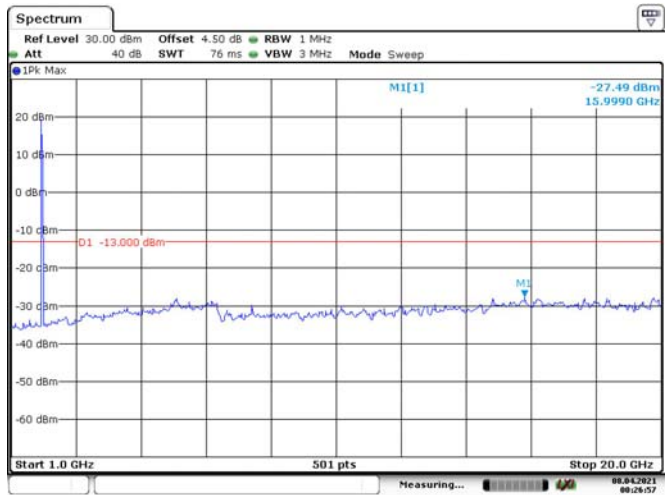

5M, QPSK, High Channel