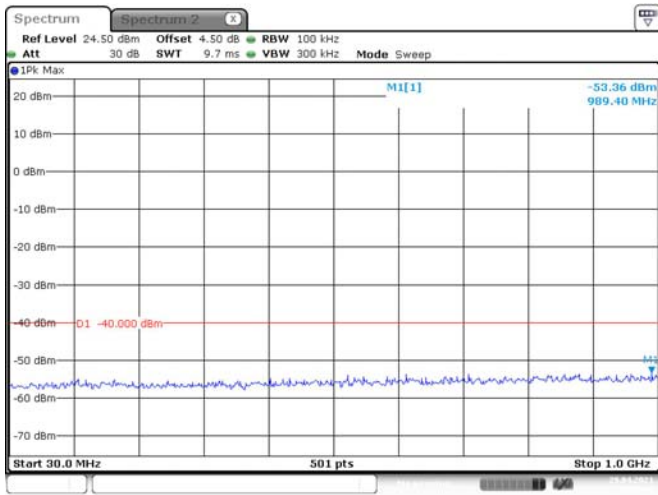

Date: 9.APR.2021 22:35:08

20M, QPSK, High Channel

Date: 9.APR.2021 22:35:49

Date: 9.APR.2021 22:36:12

LTE Band 40 Lower:

5M, QPSK, Low Channel

5M, QPSK, Middle Channel

5M, QPSK, High Channel

10M, QPSK, Middle Channel

Date: 29.APR.2021 19:53:39

Date: 29.APR.2021 19:54:04

LTE Band 40 Upper:

5M, QPSK, Low Channel

5M, QPSK, Middle Channel

5M, QPSK, High Channel

10M, QPSK, Middle Channel

Date: 29.APR.2021 19:56:41

Date: 29.APR.2021 19:56:21

LTE Band 41:

5M, QPSK, Low Channel

Date: 11.APR.2021 14:49:31

Date: 11.APR.2021 14:49:59

5M, QPSK, Middle Channel

Date: 11.APR.2021 14:50:28