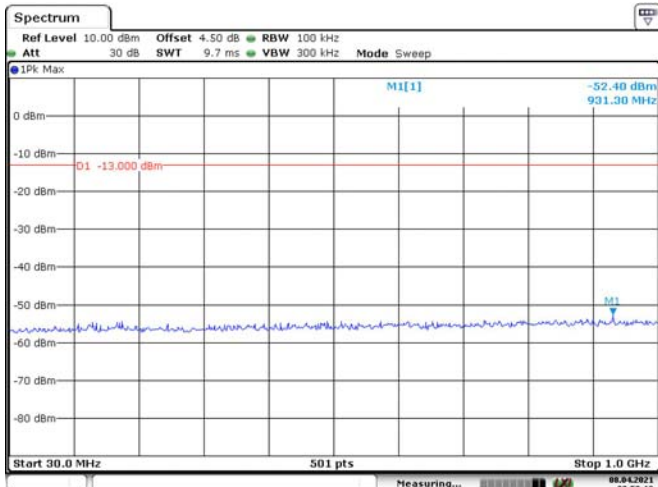

15M, QPSK, Middle Channel

Date: 8.APR.2021 00:50:10