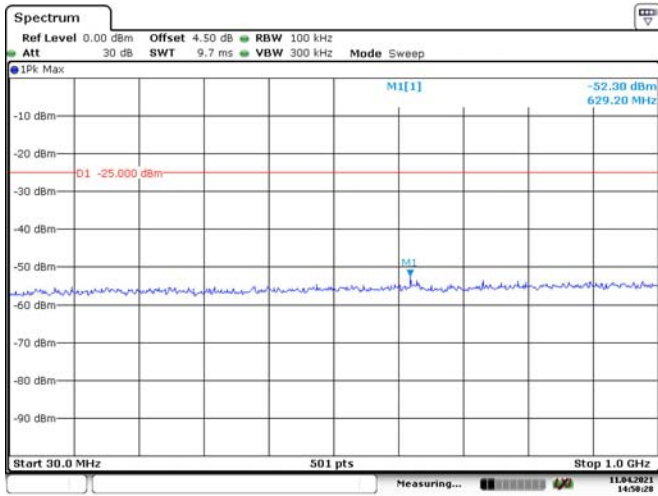

10M, QPSK, Middle Channel

Date: 29.APR.2021 19:53:39

Date: 29.APR.2021 19:54:04

LTE Band 40 Upper:

5M, QPSK, Low Channel

5M, QPSK, Middle Channel

5M, QPSK, High Channel

10M, QPSK, Middle Channel

Date: 29.APR.2021 19:56:41

Date: 29.APR.2021 19:56:21

LTE Band 41:

5M, QPSK, Low Channel

Date: 11.APR.2021 14:49:31

Date: 11.APR.2021 14:49:59

5M, QPSK, Middle Channel

Date: 11.APR.2021 14:50:28