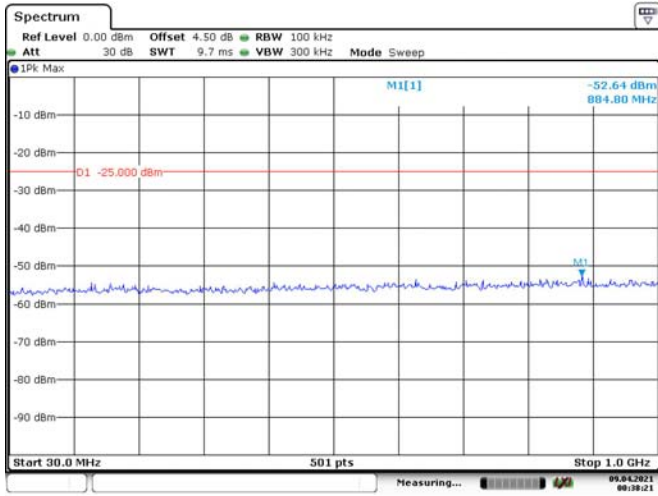

Date: 9, APR. 2021 00:35:14

Date: 9, APR. 2021 00:35:42

10M, QPSK, Middle Channel

Date: 9, APR. 2021 00:36:17

Date: 9, APR. 2021 00:36:48

10M, QPSK, High Channel

Date: 9, APR. 2021 00:37:22

Date: 9, APR. 2021 00:37:47

LTE Band 7:

5M, QPSK, Low Channel

Date: 9.APR.2021 00:38:21

Date: 9.APR.2021 00:38:43

5M, QPSK, Middle Channel

Date: 9.APR.2021 00:39:22

Date: 9.APR.2021 00:39:44

5M, QPSK, High Channel