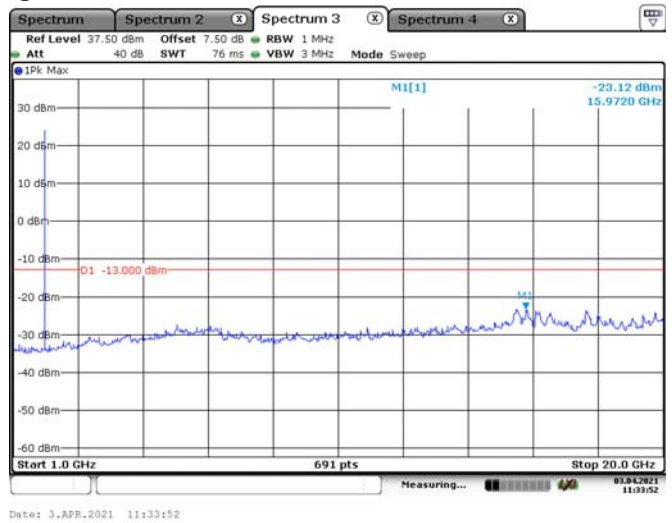

GSM 1900, Low Channel

GSM 1900, Middle Channel

GSM 1900, High Channel

LTE Band 2:

1.4M, QPSK, Low Channel

Date: 8.APR.2021 00:18:50

Date: 8.APR.2021 00:19:15

1.4M, QPSK, Middle Channel