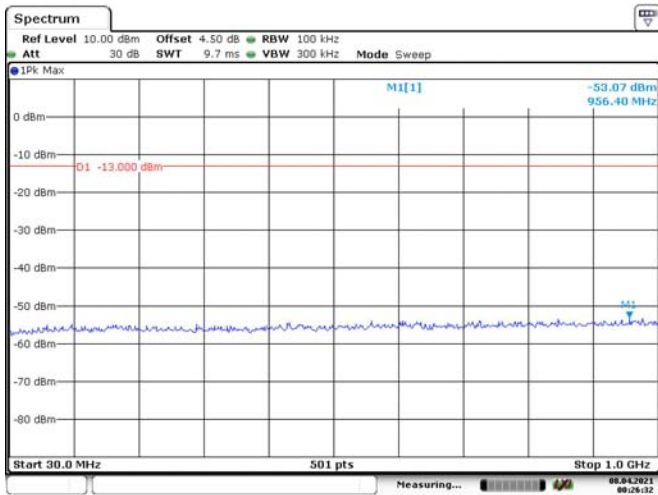

5M, QPSK, High Channel