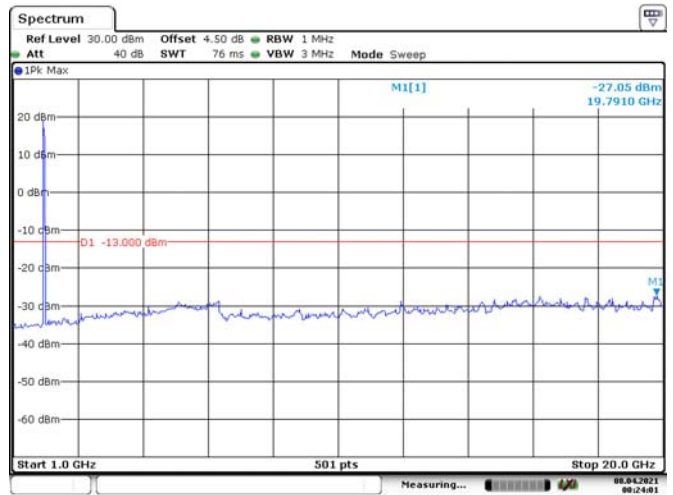

Date: 8.APR.2021 00:19:52

Date: 8.APR.2021 00:20:17

1.4M, QPSK, High Channel

Date: 8.APR.2021 00:20:46

Date: 8.APR.2021 00:21:11

3M, QPSK, Low Channel

3M, QPSK, Middle Channel

3M, QPSK, High Channel