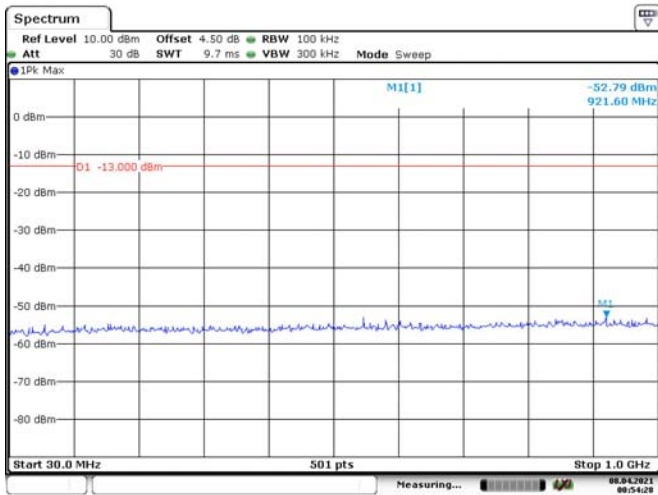

20M, QPSK, Low Channel

Date: 8, APR. 2021 00:52:22

Date: 8, APR. 2021 00:52:47

20M, QPSK, Middle Channel

Date: 8, APR. 2021 00:53:29

Date: 8, APR. 2021 00:53:54

20M, QPSK, High Channel

Date: 8, APR. 2021 00:54:29

Date: 8, APR. 2021 00:54:51

LTE Band 5:

1.4M, QPSK, Low Channel

Date: 8, APR. 2021 00:55:32

Date: 8, APR. 2021 00:56:06

1.4M, QPSK, Middle Channel

Date: 8, APR. 2021 00:56:41

Date: 8, APR. 2021 00:57:00