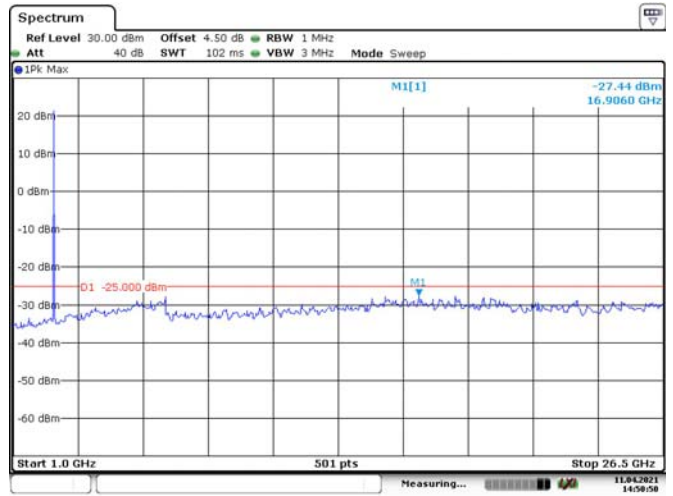

10M, QPSK, Middle Channel

Date: 29.APR.2021 19:53:39

Date: 29.APR.2021 19:54:04

LTE Band 40 Upper:

5M, QPSK, Low Channel

5M, QPSK, Middle Channel

5M, QPSK, High Channel

10M, QPSK, Middle Channel

Date: 29.APR.2021 19:56:41

Date: 29.APR.2021 19:56:21

LTE Band 41:

5M, QPSK, Low Channel

Date: 11.APR.2021 14:49:31

Date: 11.APR.2021 14:49:59

5M, QPSK, Middle Channel

Date: 11.APR.2021 14:50:28