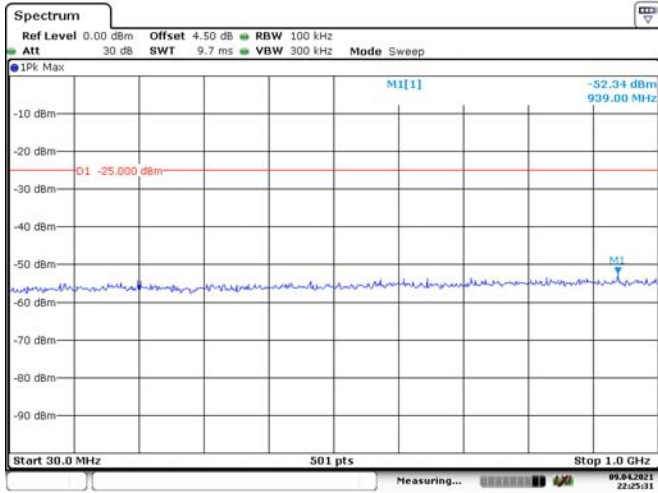

5M, QPSK, Low Channel

Date: 9.APR.2021 22:24:23

Date: 9.APR.2021 22:24:51

5M, QPSK, Middle Channel

Date: 9.APR.2021 22:25:11

Date: 9.APR.2021 22:25:53

5M, QPSK, High Channel

Date: 9.APR.2021 22:26:10