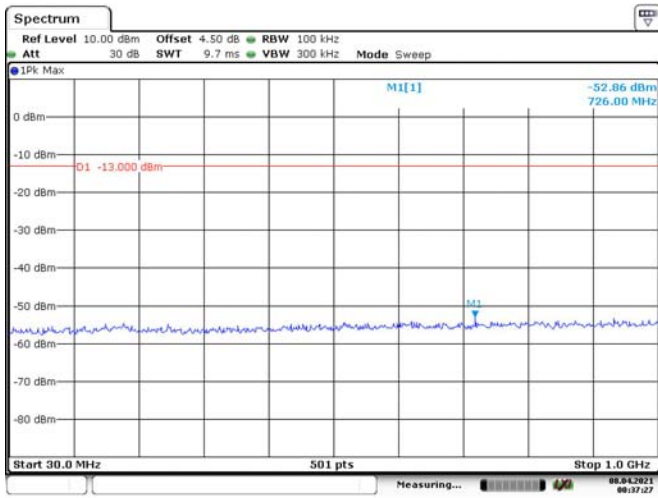

20M, QPSK, Middle Channel

20M, QPSK, High Channel

LTE Band 4:

1.4M, QPSK, Low Channel

Date: 8.APR.2021 00:37:28

Date: 8.APR.2021 00:37:47

1.4M, QPSK, Middle Channel

Date: 8.APR.2021 00:38:22