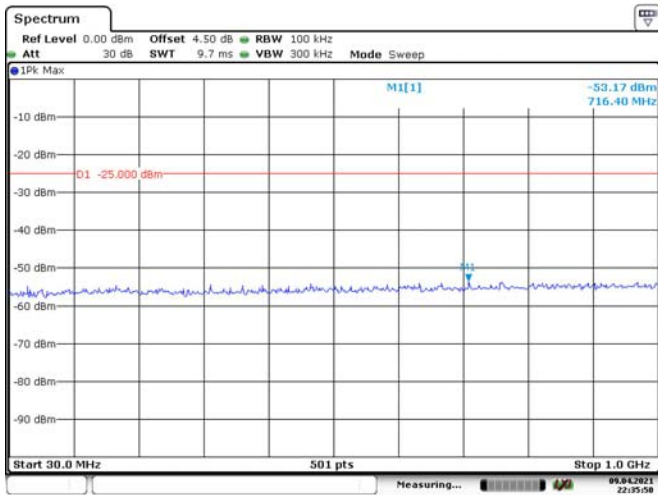

15M, QPSK, High Channel

Date: 9.APR.2021 22:32:43

Date: 9.APR.2021 22:33:08

20M, QPSK, Low Channel

Date: 9.APR.2021 22:33:49

Date: 9.APR.2021 22:34:11

20M, QPSK, Middle Channel

Date: 9.APR.2021 22:34:49

Date: 9.APR.2021 22:35:08

20M, QPSK, High Channel

Date: 9.APR.2021 22:35:49

Date: 9.APR.2021 22:36:12

LTE Band 40 Lower:

5M, QPSK, Low Channel

5M, QPSK, Middle Channel

5M, QPSK, High Channel