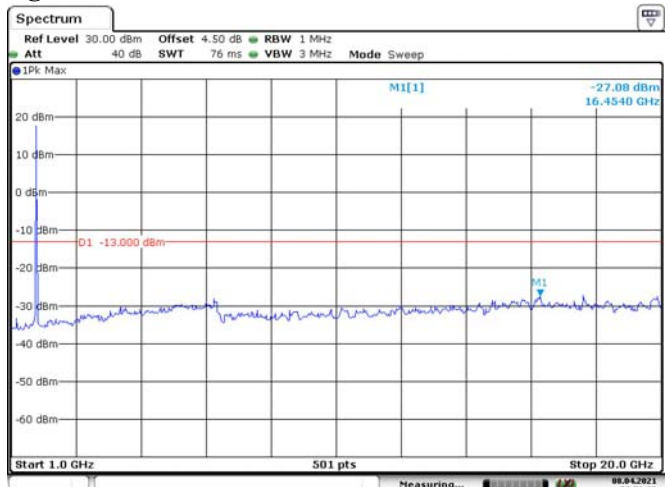

Date: 8.APR.2021 00:51:39