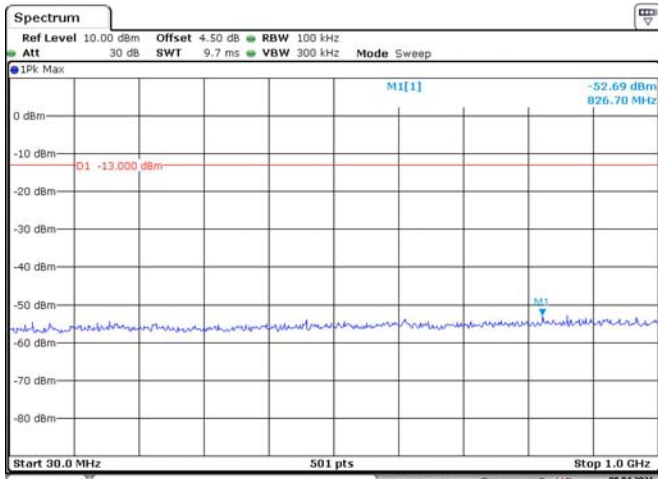

20M, QPSK, Middle Channel

20M, QPSK, High Channel

LTE Band 4:

1.4M, QPSK, Low Channel

Date: 8.APR.2021 00:37:28

Date: 8.APR.2021 00:37:47

1.4M, QPSK, Middle Channel

Date: 8.APR.2021 00:38:22