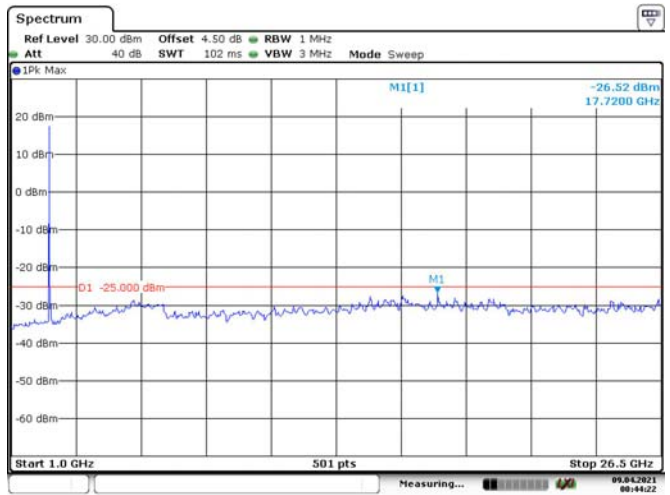

LTE Band 7:

5M, QPSK, Low Channel

Date: 9.APR.2021 00:38:21

Date: 9.APR.2021 00:38:43

5M, QPSK, Middle Channel

Date: 9.APR.2021 00:39:22

Date: 9.APR.2021 00:39:44

5M, QPSK, High Channel

Date: 9.APR.2021 00:40:16

Date: 9.APR.2021 00:40:38

10M, QPSK, Low Channel

10M, QPSK, Middle Channel

10M, QPSK, High Channel

15M, QPSK, Low Channel

Date: 9.APR.2021 00:44:03

Date: 9.APR.2021 00:44:23