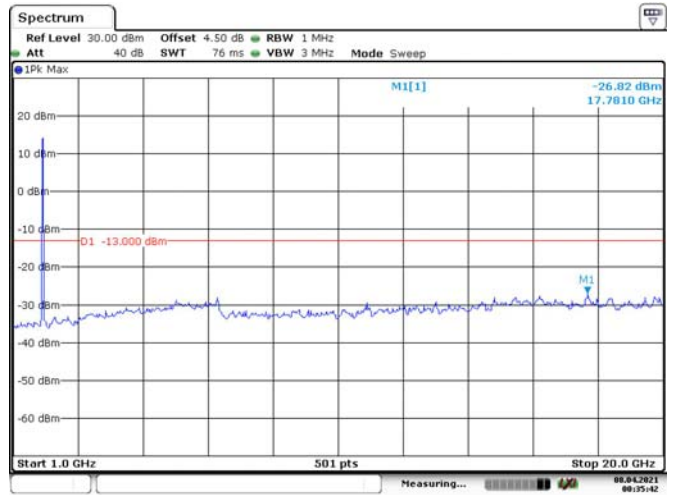

20M, QPSK, Middle Channel

20M, QPSK, High Channel

LTE Band 4:

1.4M, QPSK, Low Channel

Date: 8.APR.2021 00:37:28

Date: 8.APR.2021 00:37:47

1.4M, QPSK, Middle Channel

Date: 8.APR.2021 00:38:22