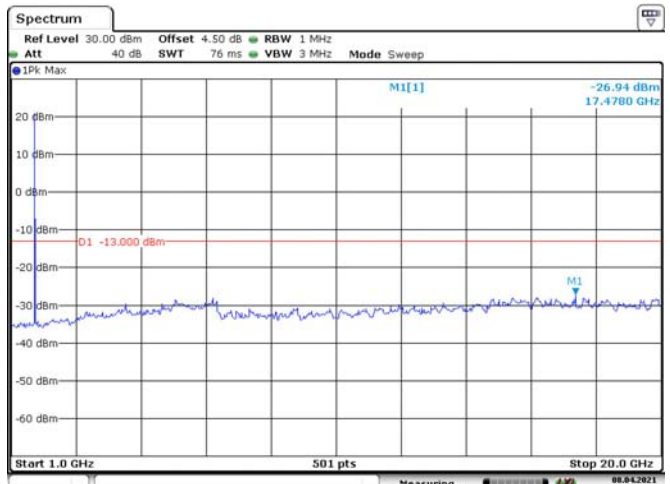

20M, QPSK, Middle Channel

20M, QPSK, High Channel

LTE Band 4:

1.4M, QPSK, Low Channel

Date: 8.APR.2021 00:37:28

Date: 8.APR.2021 00:37:47

1.4M, QPSK, Middle Channel

Date: 8.APR.2021 00:38:22

Date: 8.APR.2021 00:38:48

1.4M, QPSK, High Channel

Date: 8.APR.2021 00:39:17

Date: 8.APR.2021 00:39:36

3M, QPSK, Low Channel

Date: 8, APR. 2021 00:40:05

Date: 8, APR. 2021 00:40:30

3M, QPSK, Middle Channel