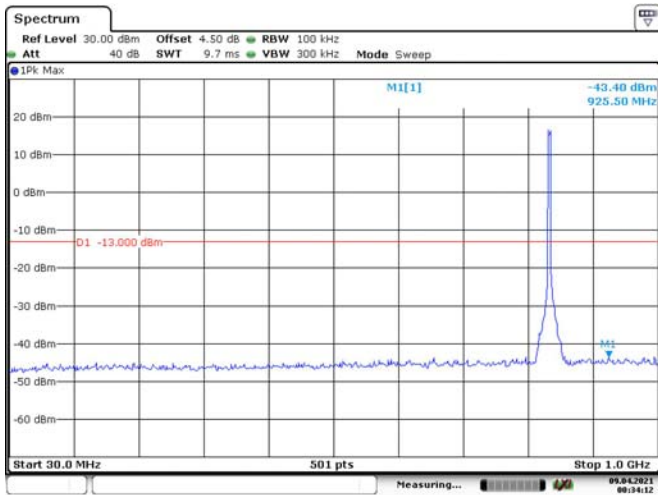

Date: 8, APR. 2021 00:59:51

3M, QPSK, High Channel

Date: 8, APR. 2021 01:00:20

Date: 8, APR. 2021 01:00:45

5M, QPSK, Low Channel

5M, QPSK, Middle Channel

5M, QPSK, High Channel

10M, QPSK, Low Channel