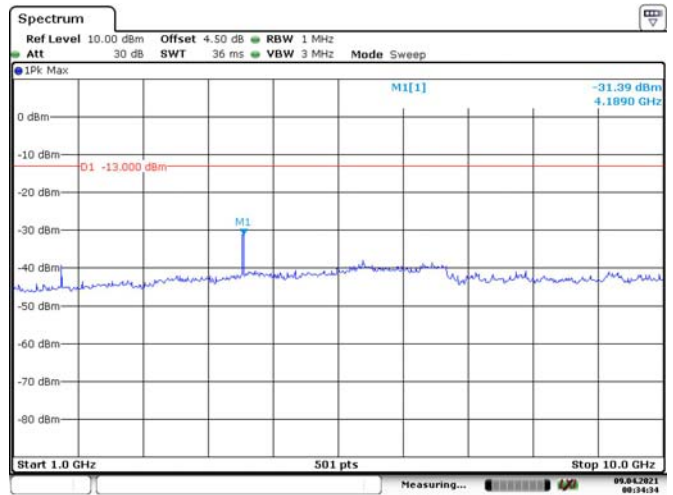

Date: 8, APR. 2021 00:59:51

3M, QPSK, High Channel

Date: 8, APR. 2021 01:00:20

Date: 8, APR. 2021 01:00:45

5M, QPSK, Low Channel

5M, QPSK, Middle Channel

5M, QPSK, High Channel

10M, QPSK, Low Channel