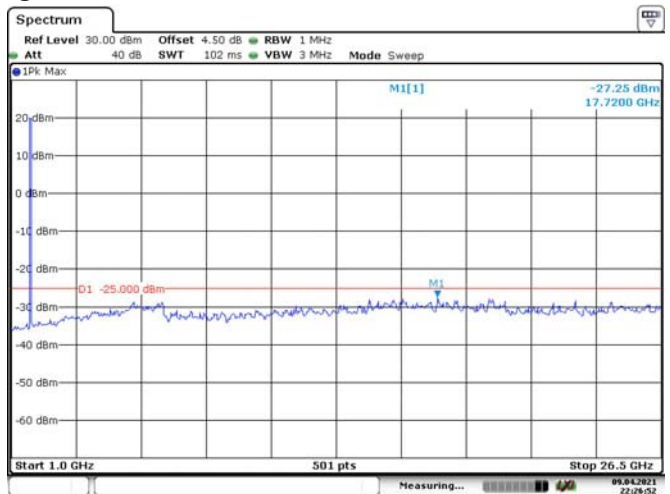

Date: 9.APR.2021 00:47:26

20M, QPSK, Middle Channel

Date: 9.APR.2021 00:48:04

Date: 9.APR.2021 00:48:26

20M, QPSK, High Channel

Date: 9.APR.2021 00:49:05

Date: 9.APR.2021 00:49:30

LTE Band 38:

5M, QPSK, Low Channel

Date: 9.APR.2021 22:24:23

Date: 9.APR.2021 22:24:51

5M, QPSK, Middle Channel

Date: 9.APR.2021 22:25:11

Date: 9.APR.2021 22:25:53

5M, QPSK, High Channel

Date: 9.APR.2021 22:26:10