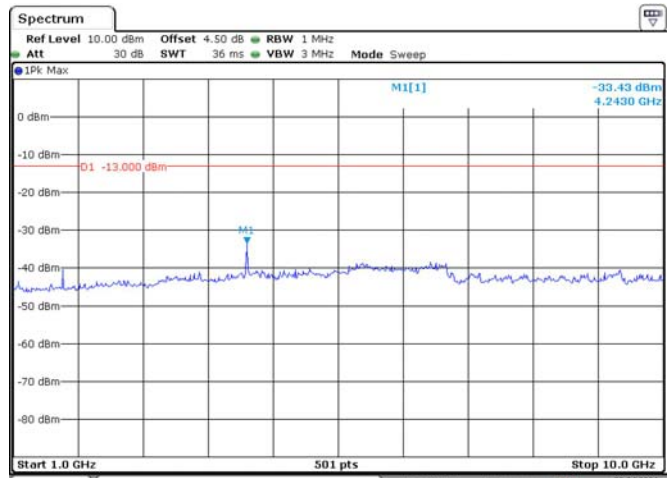

Date: 8, APR. 2021 01:00:45