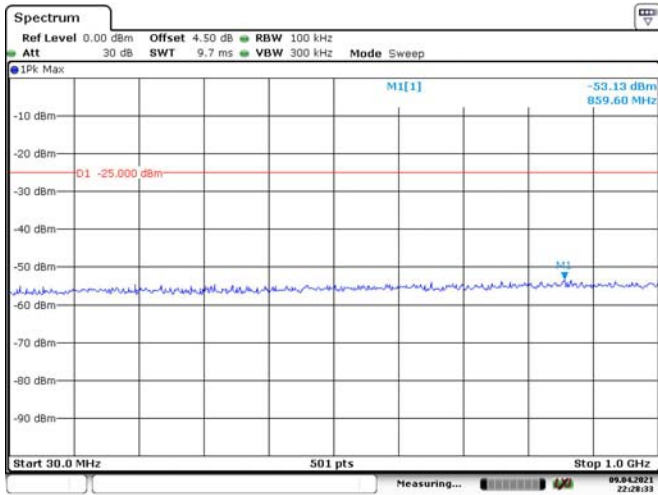

Date: 9.APR.2021 22:26:52

10M, QPSK, Low Channel

Date: 9.APR.2021 22:27:130

Date: 9.APR.2021 22:27:52

10M, QPSK, Middle Channel

Date: 9.APR.2021 22:28:133

Date: 9.APR.2021 22:28:55

10M, QPSK, High Channel