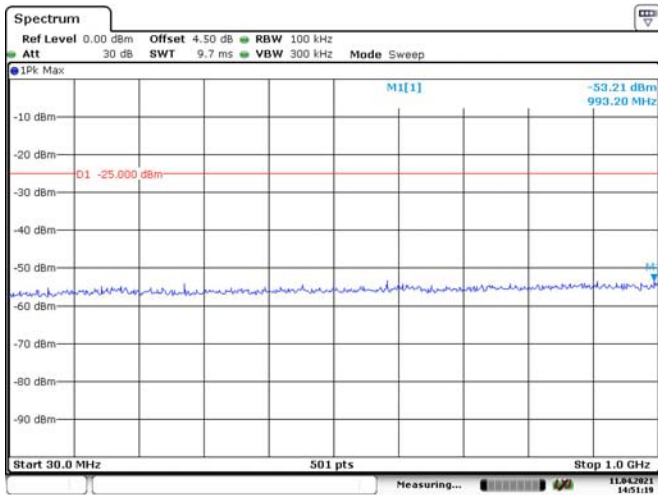

5M, QPSK, High Channel

Date: 11.APR.2021 14:51:19