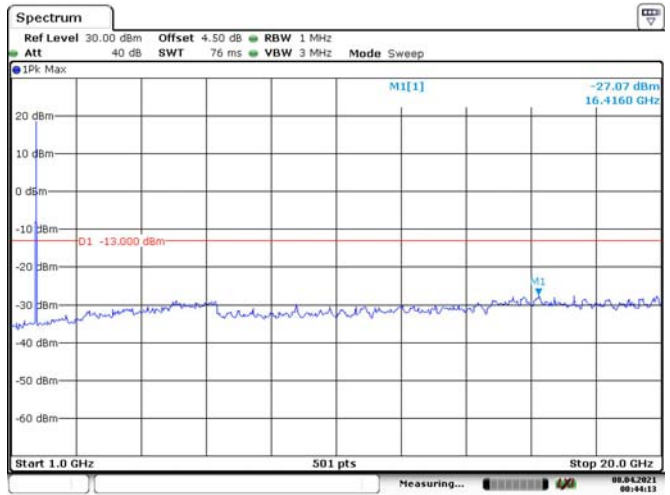

Date: 8, APR. 2021 00:44:14