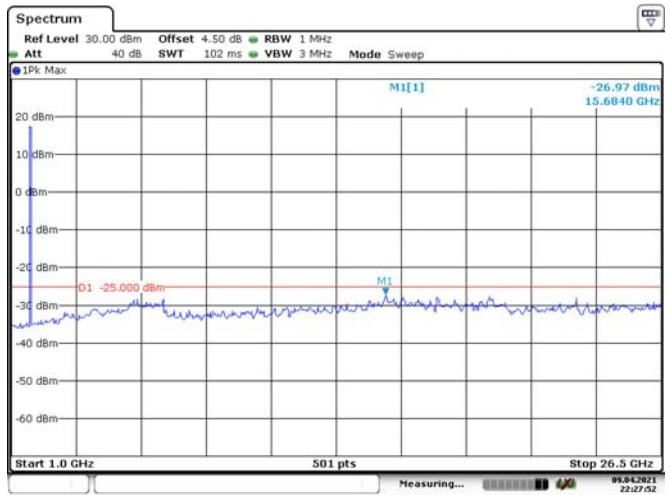

Date: 9.APR.2021 22:27:52