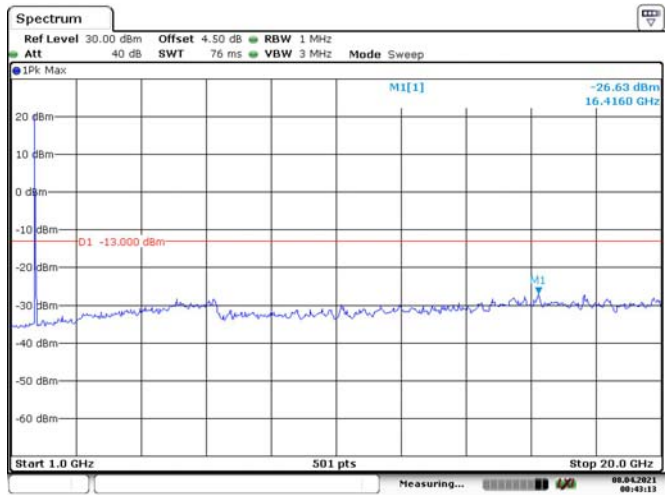

Date: 8, APR. 2021 00:40:59

Date: 8, APR. 2021 00:41:19

3M, QPSK, High Channel

Date: 8, APR. 2021 00:41:48

Date: 8, APR. 2021 00:42:10

5M, QPSK, Low Channel

Date: 8, APR. 2021 00:42:48

Date: 8, APR. 2021 00:43:13