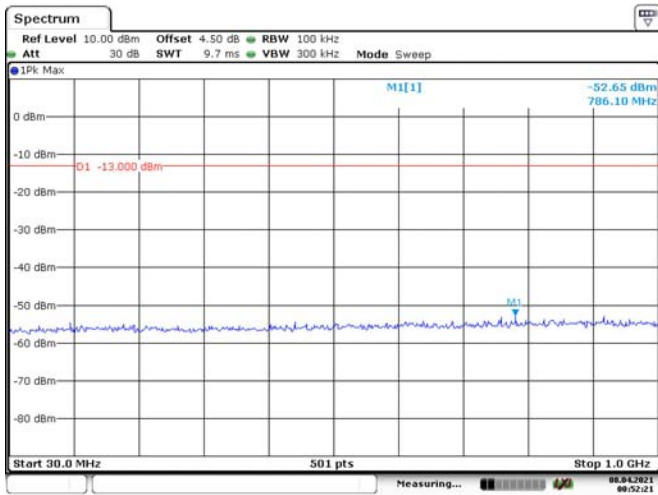

20M, QPSK, Low Channel

Date: 8, APR. 2021 00:52:22