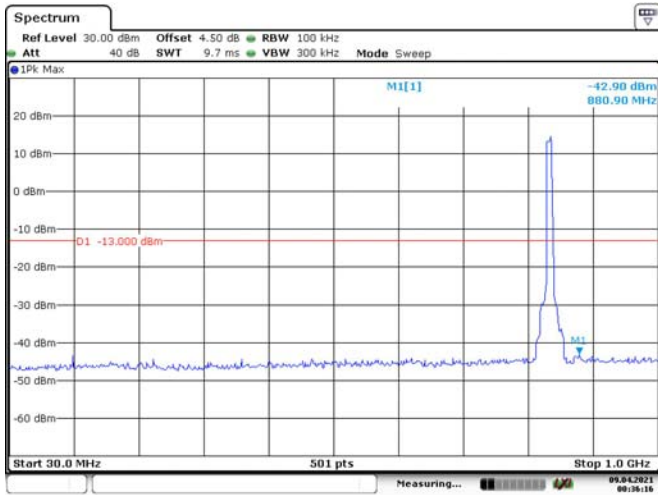

10M, QPSK, Middle Channel

Date: 9, APR. 2021 00:36:17