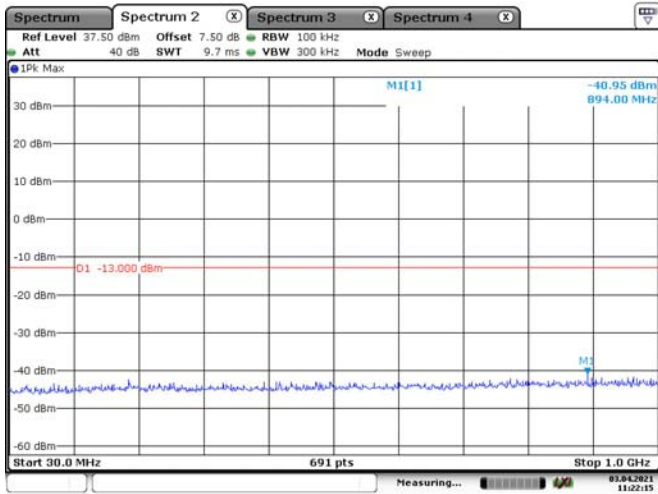

GSM 1900, Low Channel

GSM 1900, Middle Channel

GSM 1900, High Channel

LTE Band 2:

1.4M, QPSK, Low Channel

Date: 8.APR.2021 00:18:50

Date: 8.APR.2021 00:19:15

1.4M, QPSK, Middle Channel