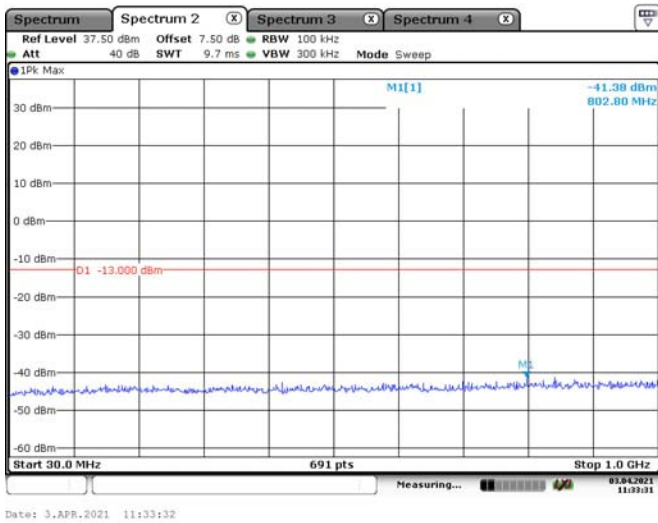

GSM 1900, Low Channel

GSM 1900, Middle Channel

GSM 1900, High Channel

LTE Band 2:

1.4M, QPSK, Low Channel

Date: 8.APR.2021 00:18:50

Date: 8.APR.2021 00:19:15

1.4M, QPSK, Middle Channel