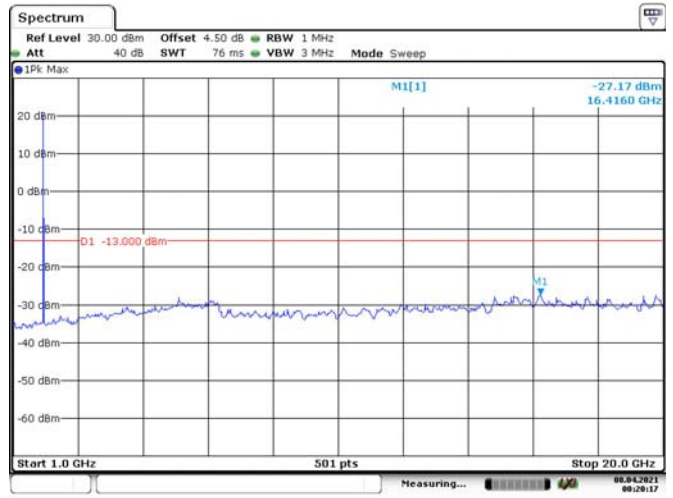

GSM 1900, Low Channel

GSM 1900, Middle Channel

GSM 1900, High Channel

LTE Band 2:

1.4M, QPSK, Low Channel

Date: 8.APR.2021 00:18:50

Date: 8.APR.2021 00:19:15

1.4M, QPSK, Middle Channel