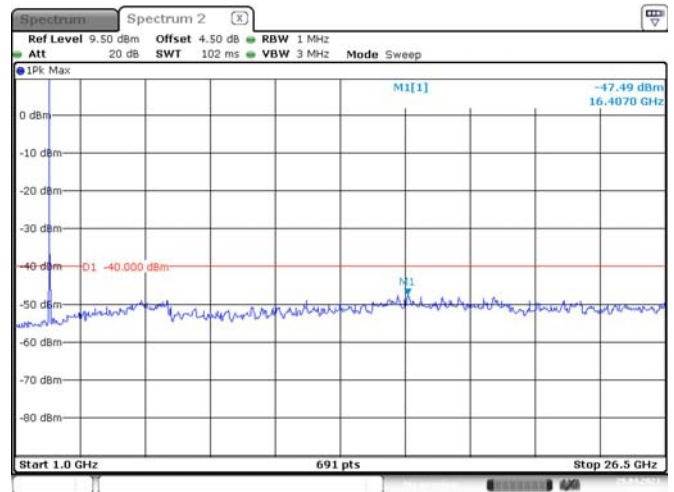

Date: 9.APR.2021 22:35:08

20M, QPSK, High Channel

Date: 9.APR.2021 22:35:49

Date: 9.APR.2021 22:36:12

LTE Band 40 Lower:

5M, QPSK, Low Channel

5M, QPSK, Middle Channel

5M, QPSK, High Channel

10M, QPSK, Middle Channel

Date: 29.APR.2021 19:53:39

Date: 29.APR.2021 19:54:04

LTE Band 40 Upper:

5M, QPSK, Low Channel

5M, QPSK, Middle Channel

5M, QPSK, High Channel

10M, QPSK, Middle Channel

Date: 29.APR.2021 19:56:41

Date: 29.APR.2021 19:56:21

LTE Band 41:

5M, QPSK, Low Channel

Date: 11.APR.2021 14:49:31

Date: 11.APR.2021 14:49:59

5M, QPSK, Middle Channel

Date: 11.APR.2021 14:50:28