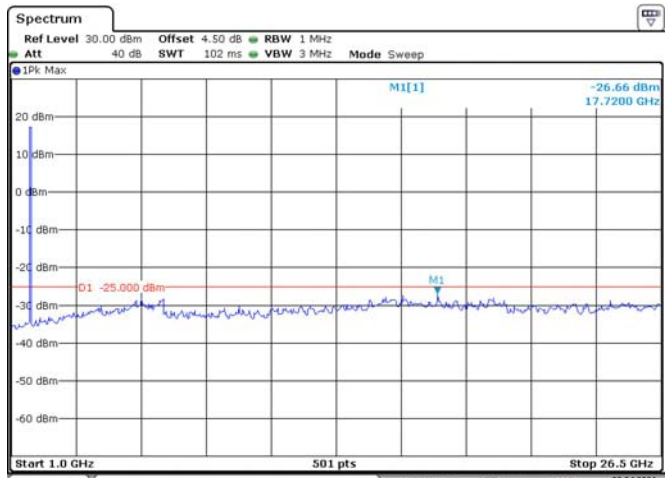

Date: 9.APR.2021 22:29:133

Date: 9.APR.2021 22:29:55

15M, QPSK, Low Channel

Date: 9.APR.2021 22:30:33

Date: 9.APR.2021 22:31:02

15M, QPSK, Middle Channel

Date: 9.APR.2021 22:31:36

Date: 9.APR.2021 22:32:05

15M, QPSK, High Channel

Date: 9.APR.2021 22:32:43

Date: 9.APR.2021 22:33:08

20M, QPSK, Low Channel

Date: 9.APR.2021 22:33:49

Date: 9.APR.2021 22:34:11

20M, QPSK, Middle Channel

Date: 9.APR.2021 22:34:49