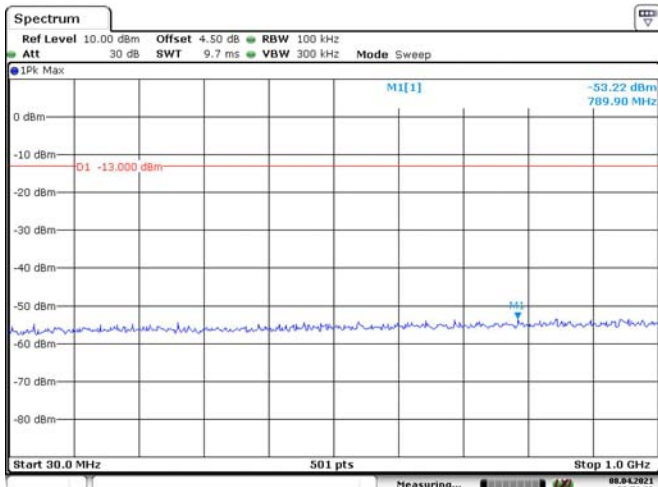

15M, QPSK, High Channel

Date: 8.APR.2021 00:51:20