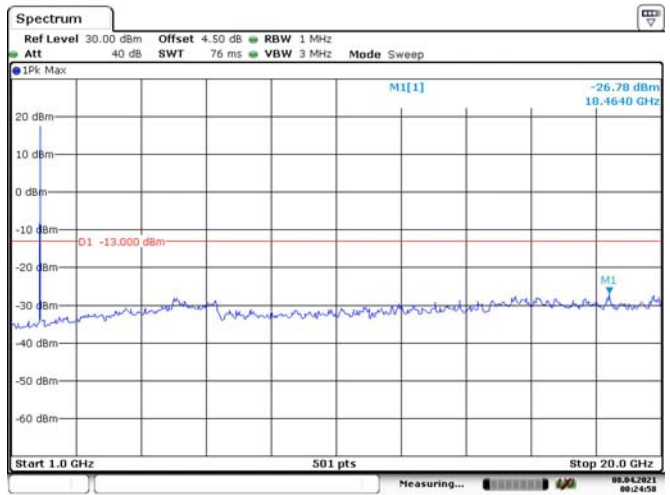

5M, QPSK, Low Channel