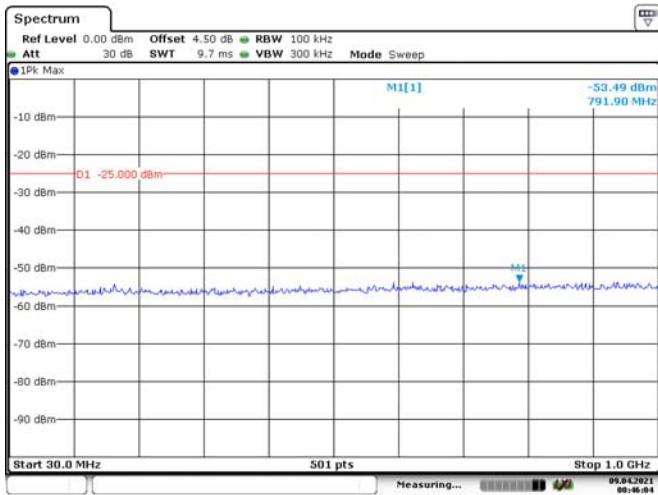

15M, QPSK, Middle Channel

Date: 9.APR.2021 00:45:04

Date: 9.APR.2021 00:45:26

15M, QPSK, High Channel

Date: 9.APR.2021 00:46:05

Date: 9.APR.2021 00:46:27

20M, QPSK, Low Channel

Date: 9.APR.2021 00:47:04

Date: 9.APR.2021 00:47:26

20M, QPSK, Middle Channel

Date: 9.APR.2021 00:48:04

Date: 9.APR.2021 00:48:26

20M, QPSK, High Channel

Date: 9.APR.2021 00:49:05

Date: 9.APR.2021 00:49:30

LTE Band 38: