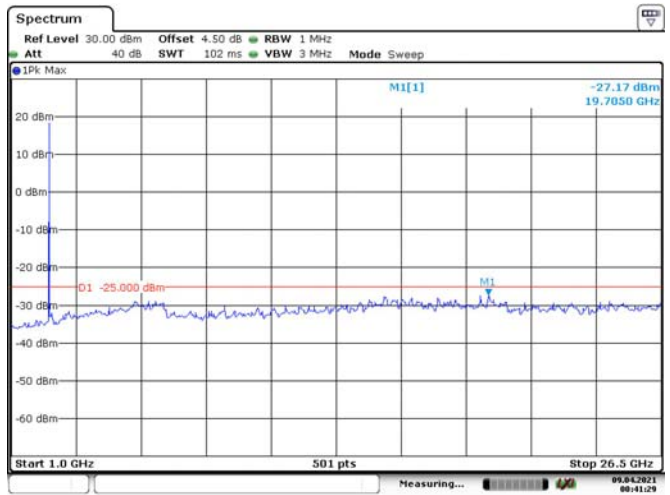

10M, QPSK, Low Channel