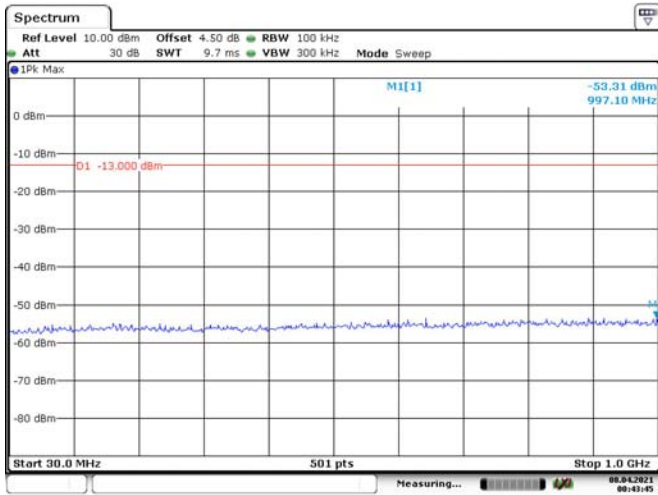

5M, QPSK, Middle Channel

Date: 8, APR. 2021 00:43:45