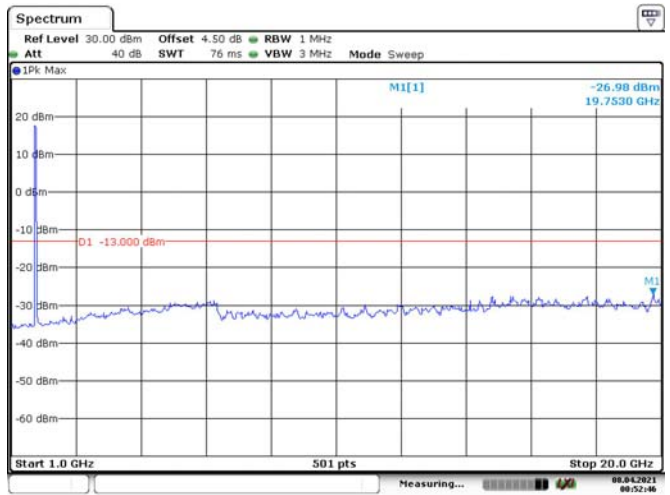

Date: 8, APR. 2021 00:52:47