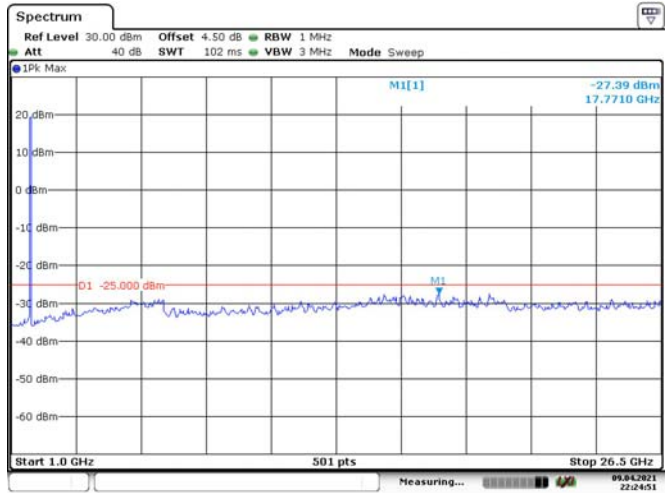

Date: 9.APR.2021 22:24:51