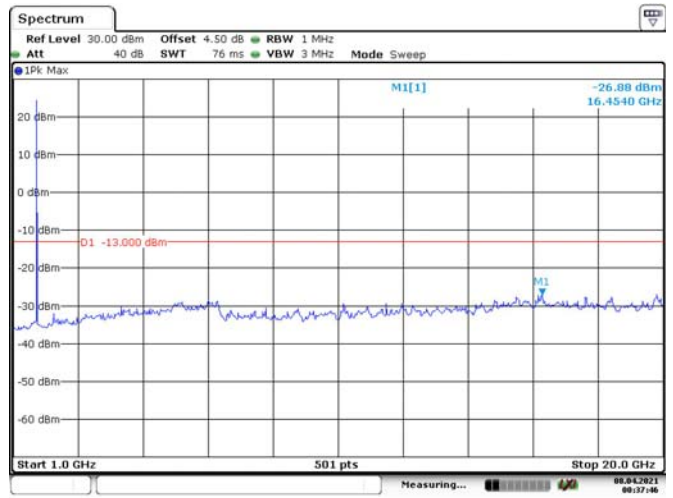

20M, QPSK, Middle Channel

20M, QPSK, High Channel

LTE Band 4:

1.4M, QPSK, Low Channel

Date: 8.APR.2021 00:37:28

Date: 8.APR.2021 00:37:47

1.4M, QPSK, Middle Channel

Date: 8.APR.2021 00:38:22