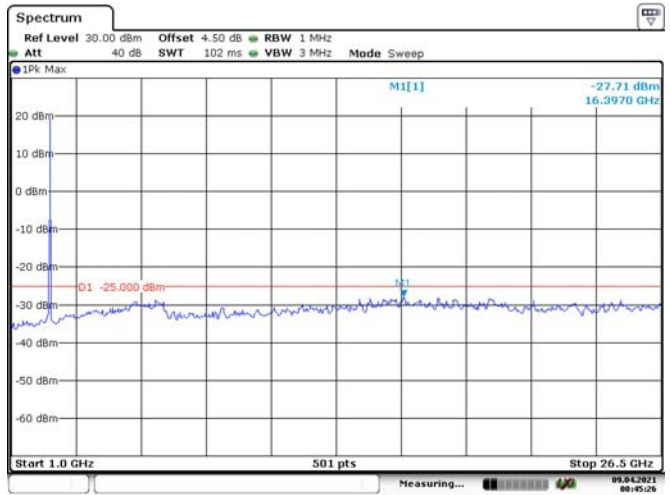

Date: 9.APR.2021 00:45:26