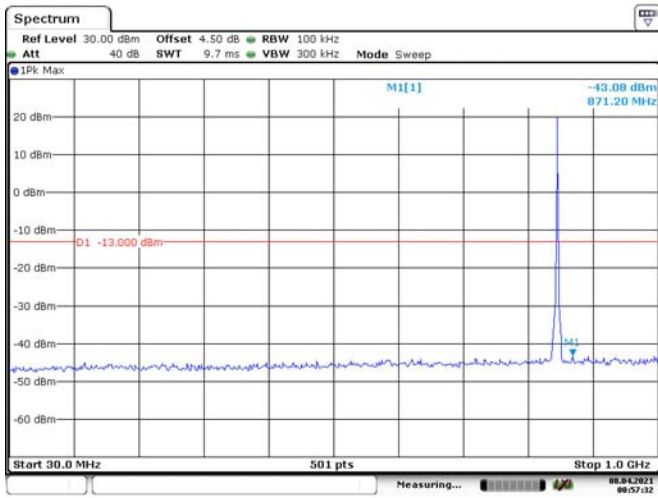

1.4M, QPSK, High Channel

Date: 8, APR. 2021 00:57:32