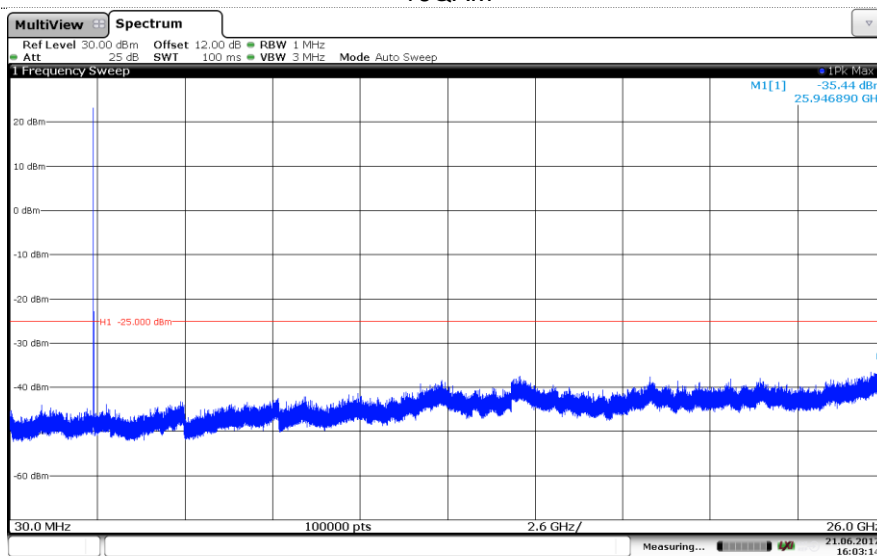

QPSK

Channel Low

Channel Mid

Channel High

LTE Band 5-10MHz

16QAM

Channel Low

Channel Mid

Channel High

LTE Band 7-5MHz

QPSK

Channel Low

Channel Mid

Channel High

LTE Band 7-5MHz

16QAM

Channel Low

Channel Mid

Channel High