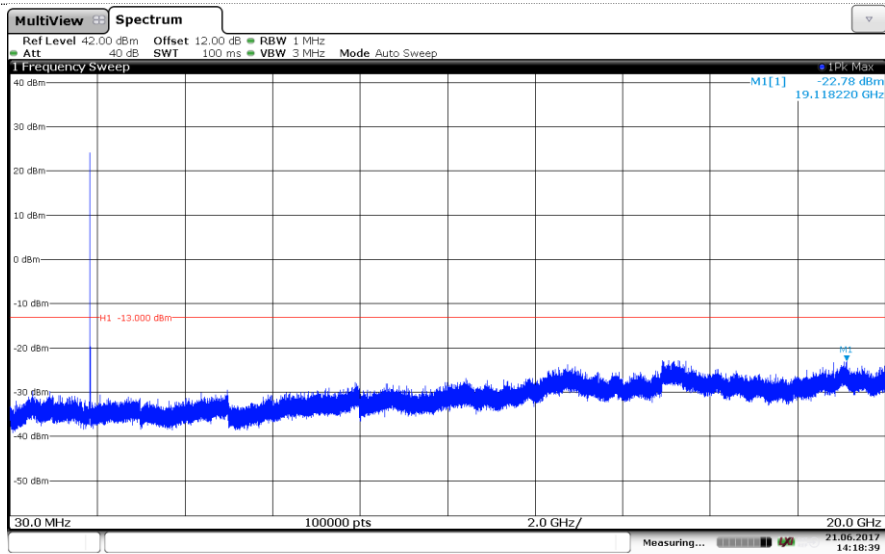

Channel Mid

Channel High

LTE Band 2-3MHz

QPSK

Channel Low

Channel Mid

Channel High

LTE Band 2-3MHz

16QAM

Channel Low

Channel Mid

Channel High

LTE Band 2-5MHz

QPSK

Channel Low

Channel Mid

Channel High

LTE Band 2-5MHz 16QAM

Channel Low

Channel Mid

Channel High

LTE Band 2-10MHz QPSK

Channel Low

Channel Mid

Channel High

LTE Band 2-10MHz

16QAM

Channel Low

Channel Mid

Channel High

LTE Band 2-15MHz QPSK

Channel Low