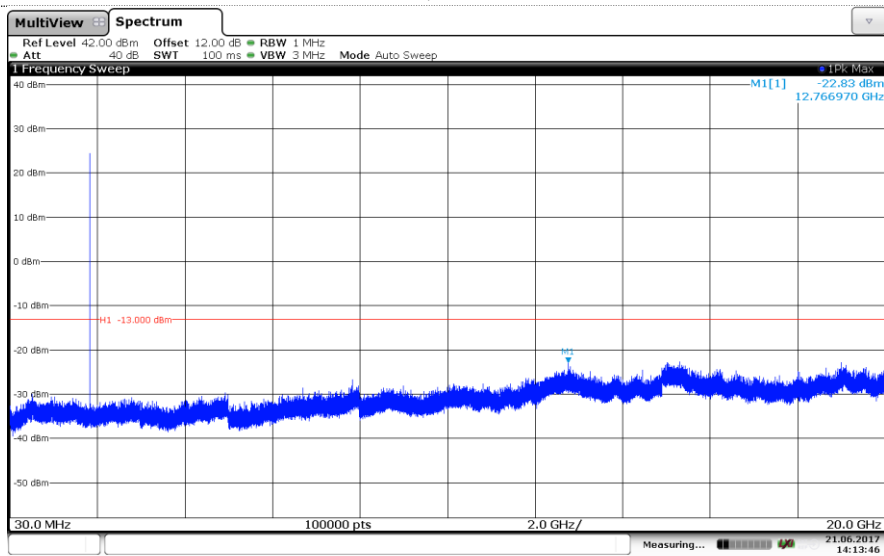

LTE Band 2-1.4MHz

QPSK

Channel Low

Channel Mid

Channel High

LTE Band 2-1.4MHz

16QAM

Channel Low

Channel Mid

Channel High

LTE Band 2-3MHz

QPSK

Channel Low

Channel Mid

Channel High

LTE Band 2-3MHz