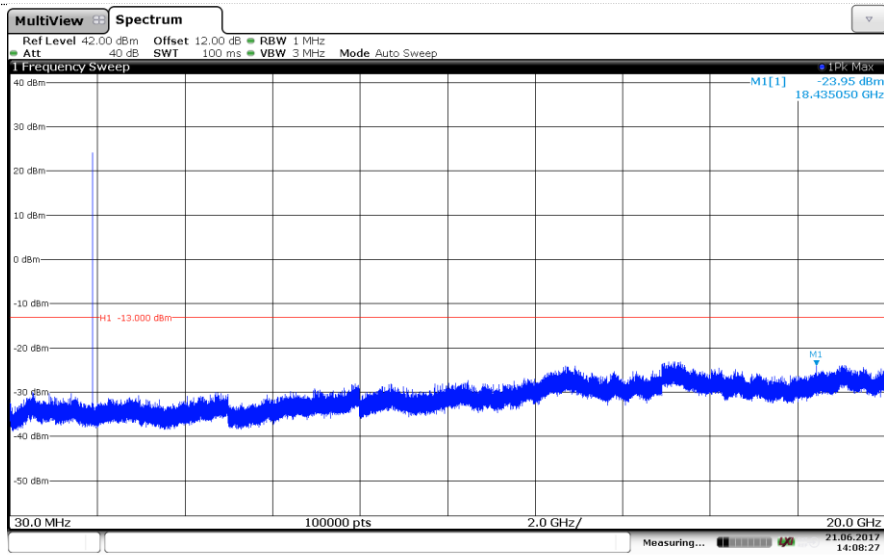

LTE Band 2-1.4MHz

QPSK

Channel Low

Channel Mid

Channel High

LTE Band 2-1.4MHz

16QAM

Channel Low

Channel Mid

Channel High

LTE Band 2-3MHz

QPSK

Channel Low

Channel Mid

Channel High

LTE Band 2-3MHz