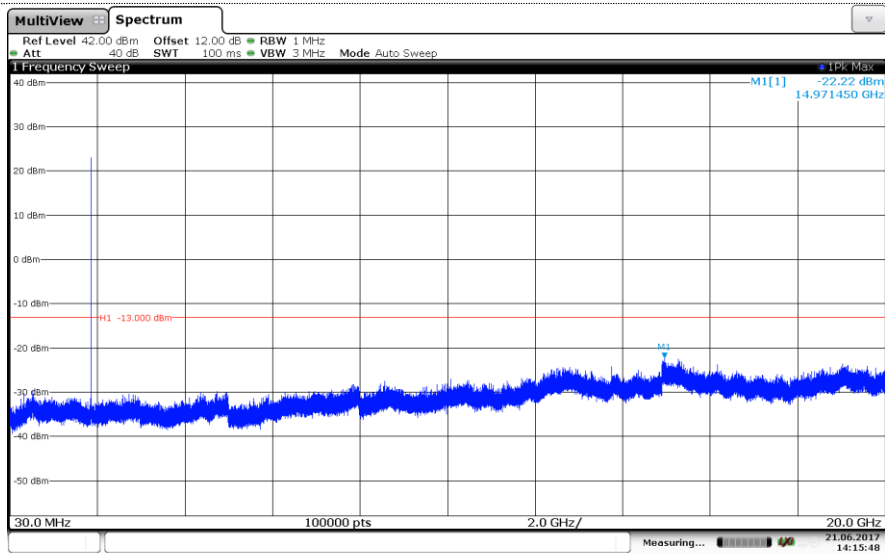

Channel Mid

Channel High

LTE Band 2-3MHz

QPSK

Channel Low

Channel Mid

Channel High

LTE Band 2-3MHz

16QAM

Channel Low

Channel Mid

Channel High

LTE Band 2-5MHz

QPSK

Channel Low

Channel Mid

Channel High

LTE Band 2-5MHz 16QAM

Channel Low

Channel Mid

Channel High

LTE Band 2-10MHz QPSK

Channel Low

Channel Mid

Channel High

LTE Band 2-10MHz

16QAM

Channel Low

Channel Mid

Channel High

LTE Band 2-15MHz QPSK

Channel Low