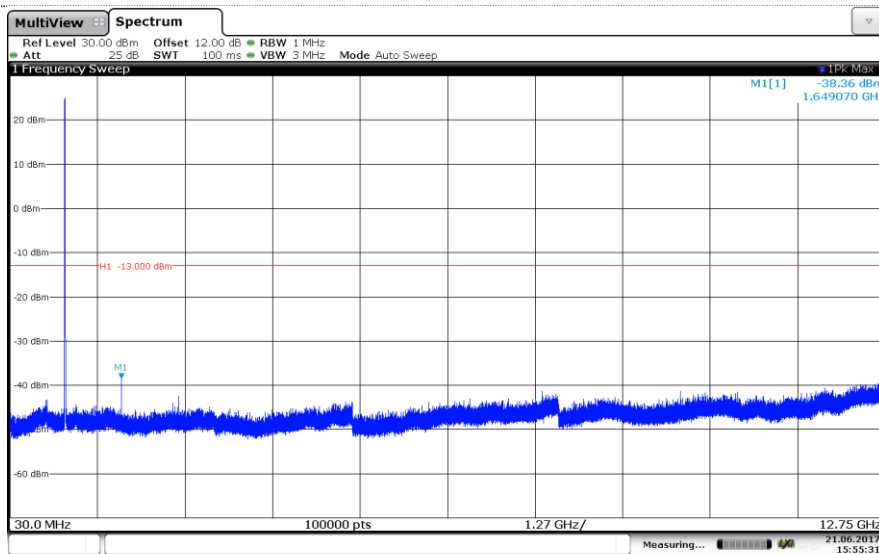

Channel High

LTE Band 5-3MHz

16QAM

Channel Low

Channel Mid

Channel High

LTE Band 5-5MHz QPSK

Channel Low

Channel Mid

Channel High

LTE Band 5-5MHz

16QAM

Channel Low

Channel Mid

Channel High

LTE Band 5-10MHz

QPSK

Channel Low

Channel Mid

Channel High

LTE Band 5-10MHz

16QAM

Channel Low

Channel Mid