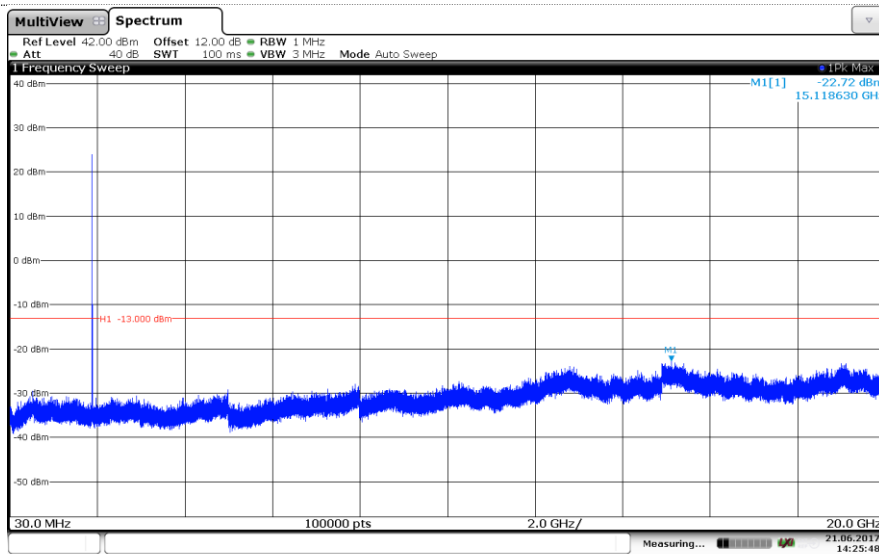

Channel High

LTE Band 2-5MHz 16QAM

Channel Low

Channel Mid

Channel High

LTE Band 2-10MHz QPSK

Channel Low

Channel Mid

Channel High

LTE Band 2-10MHz

16QAM

Channel Low

Channel Mid

Channel High

LTE Band 2-15MHz QPSK

Channel Low

Channel Mid

Channel High

LTE Band 2-15MHz

16QAM

Channel Low

Channel Mid

Channel High

LTE Band 2-20MHz QPSK

Channel Low

Channel Mid

Channel High

LTE Band 2-20MHz

16QAM

Channel Low

Channel Mid

Channel High