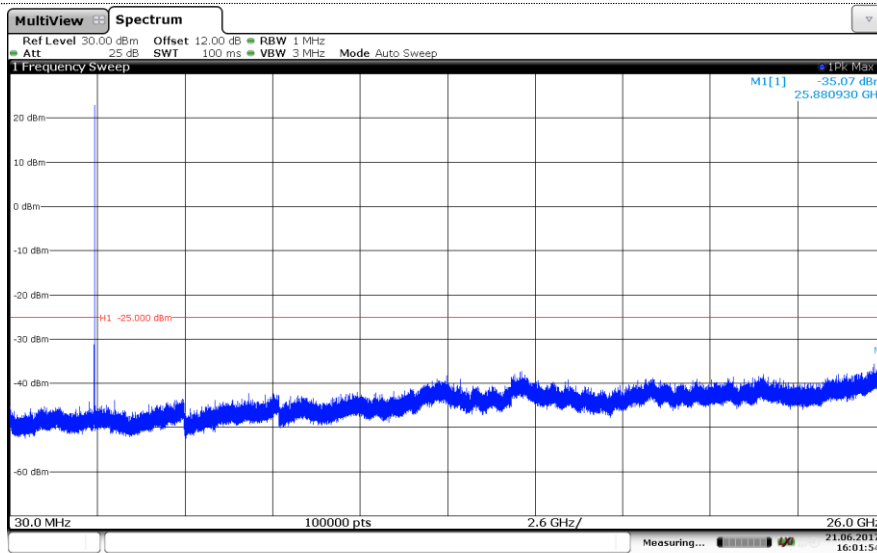

QPSK

Channel Low

Channel Mid

Channel High

LTE Band 5-10MHz

16QAM

Channel Low

Channel Mid

Channel High

LTE Band 7-5MHz

QPSK

Channel Low

Channel Mid

Channel High

LTE Band 7-5MHz

16QAM

Channel Low

Channel Mid

Channel High