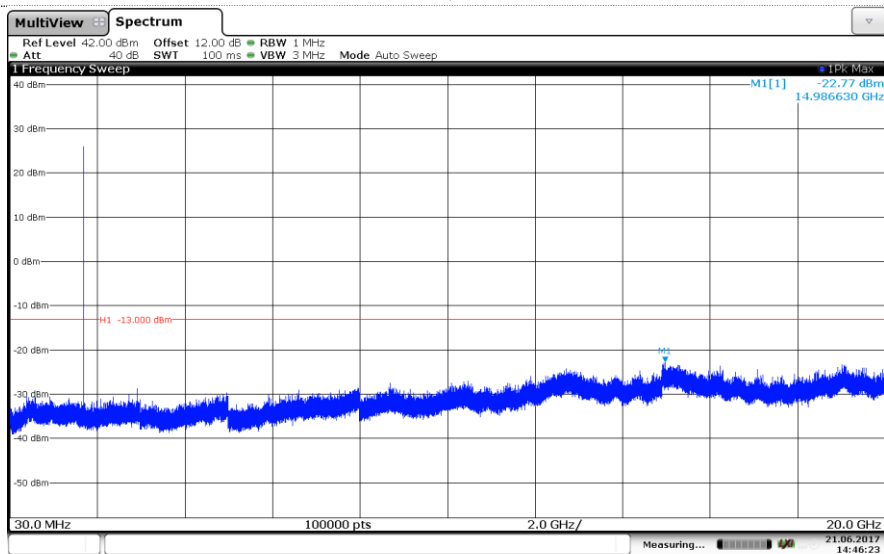

LTE Band 4-1.4MHz

QPSK

Channel Low

Channel Mid

Channel High

LTE Band 4-1.4MHz

16QAM

Channel Low

Channel Mid

Channel High

LTE Band 4-3MHz

QPSK

Channel Low

Channel Mid

Channel High

LTE Band 4-3MHz

16QAM

Channel Low

Channel Mid

Channel High

LTE Band 4-5MHz QPSK

Channel Low

Channel Mid

Channel High