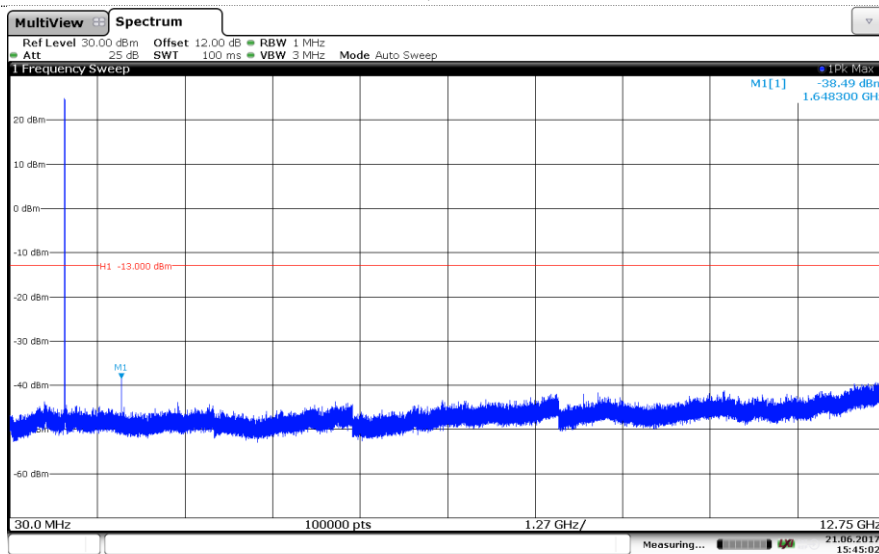

Channel Low

Channel Mid

Channel High

LTE Band 5-1.4MHz QPSK

Channel Low

Channel Mid

Channel High

LTE Band 5-1.4MHz

16QAM

Channel Low

Channel Mid

Channel High

LTE Band 5-3MHz

QPSK

Channel Low

Channel Mid

Channel High

LTE Band 5-3MHz

16QAM

Channel Low

Channel Mid

Channel High

LTE Band 5-5MHz QPSK

Channel Low