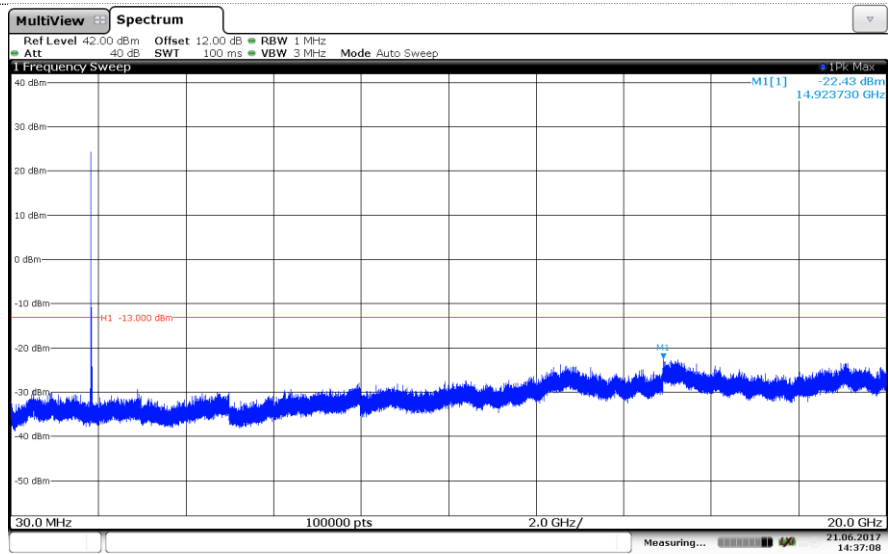

Channel High

LTE Band 2-10MHz

16QAM

Channel Low

Channel Mid

Channel High

LTE Band 2-15MHz QPSK

Channel Low

Channel Mid

Channel High

LTE Band 2-15MHz

16QAM

Channel Low

Channel Mid

Channel High

LTE Band 2-20MHz QPSK

Channel Low

Channel Mid

Channel High

LTE Band 2-20MHz

16QAM

Channel Low

Channel Mid

Channel High

LTE Band 4-1.4MHz

QPSK

Channel Low

Channel Mid

Channel High

LTE Band 4-1.4MHz

16QAM

Channel Low