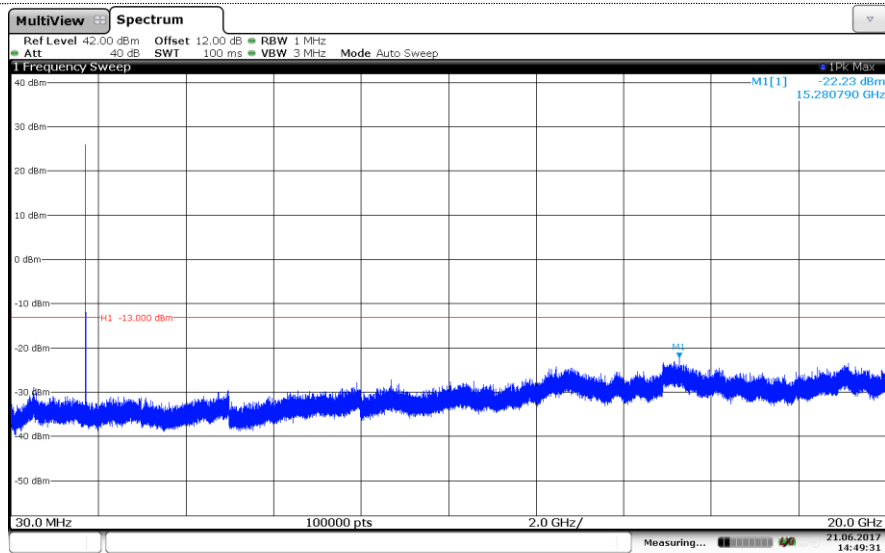

Channel Mid

Channel High

LTE Band 4-3MHz

QPSK

Channel Low

Channel Mid

Channel High

LTE Band 4-3MHz

16QAM

Channel Low

Channel Mid

Channel High

LTE Band 4-5MHz QPSK

Channel Low

Channel Mid

Channel High

LTE Band 4-5MHz

16QAM

Channel Low

Channel Mid

Channel High

LTE Band 4-10MHz

QPSK

Channel Low