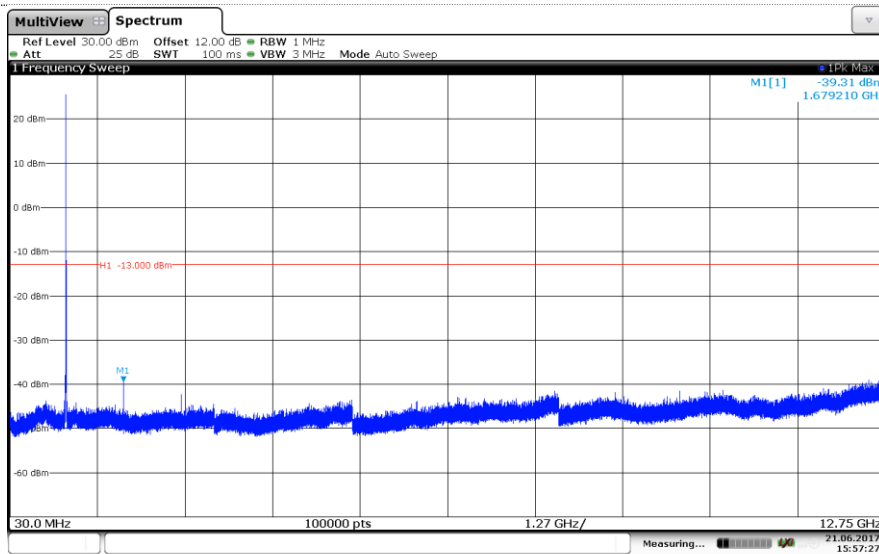

Channel High

LTE Band 5-3MHz

16QAM

Channel Low

Channel Mid

Channel High

LTE Band 5-5MHz QPSK

Channel Low

Channel Mid

Channel High

LTE Band 5-5MHz

16QAM

Channel Low

Channel Mid

Channel High

LTE Band 5-10MHz

QPSK

Channel Low

Channel Mid

Channel High

LTE Band 5-10MHz

16QAM

Channel Low

Channel Mid