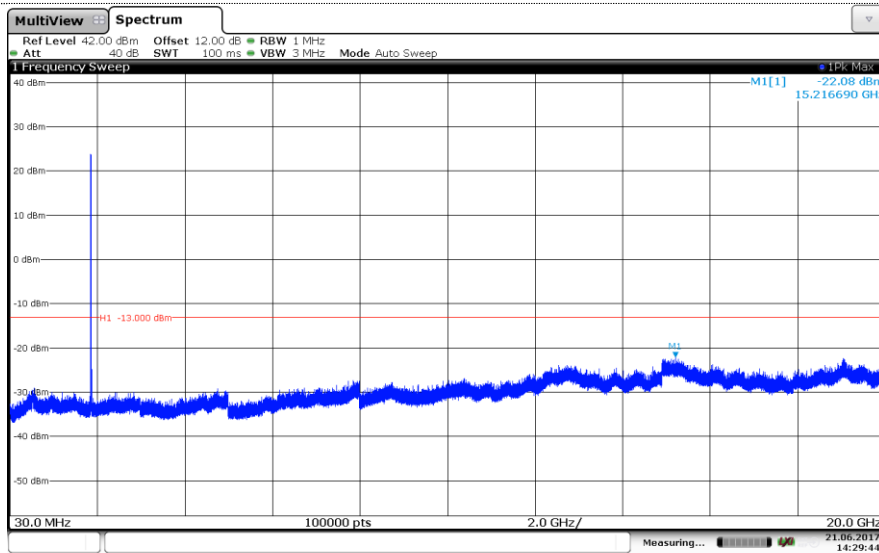

Channel High

LTE Band 2-10MHz

16QAM

Channel Low

Channel Mid

Channel High

LTE Band 2-15MHz QPSK

Channel Low

Channel Mid

Channel High

LTE Band 2-15MHz

16QAM

Channel Low

Channel Mid

Channel High

LTE Band 2-20MHz QPSK

Channel Low

Channel Mid

Channel High

LTE Band 2-20MHz

16QAM

Channel Low

Channel Mid

Channel High

LTE Band 4-1.4MHz

QPSK

Channel Low

Channel Mid

Channel High

LTE Band 4-1.4MHz

16QAM

Channel Low