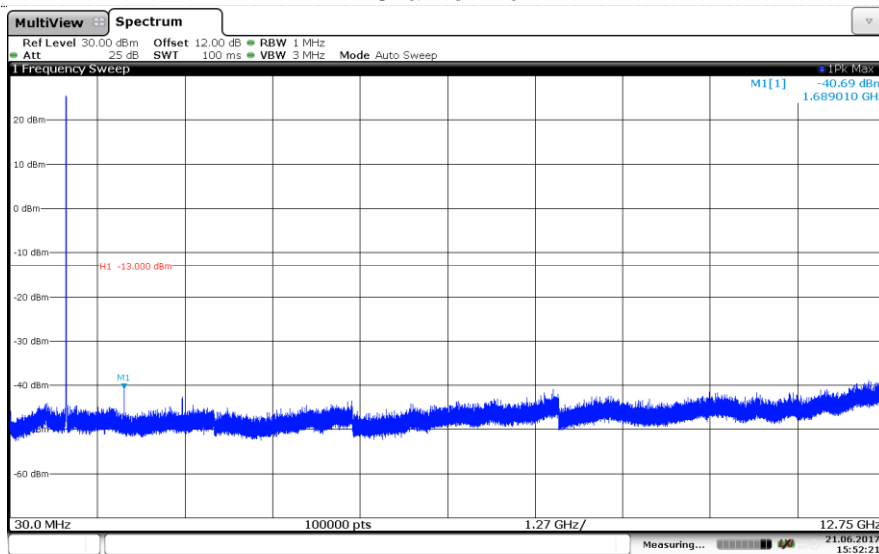

Channel High

LTE Band 5-3MHz

16QAM

Channel Low

Channel Mid

Channel High

LTE Band 5-5MHz QPSK

Channel Low

Channel Mid

Channel High

LTE Band 5-5MHz

16QAM

Channel Low

Channel Mid

Channel High

LTE Band 5-10MHz

QPSK

Channel Low

Channel Mid

Channel High

LTE Band 5-10MHz

16QAM

Channel Low

Channel Mid