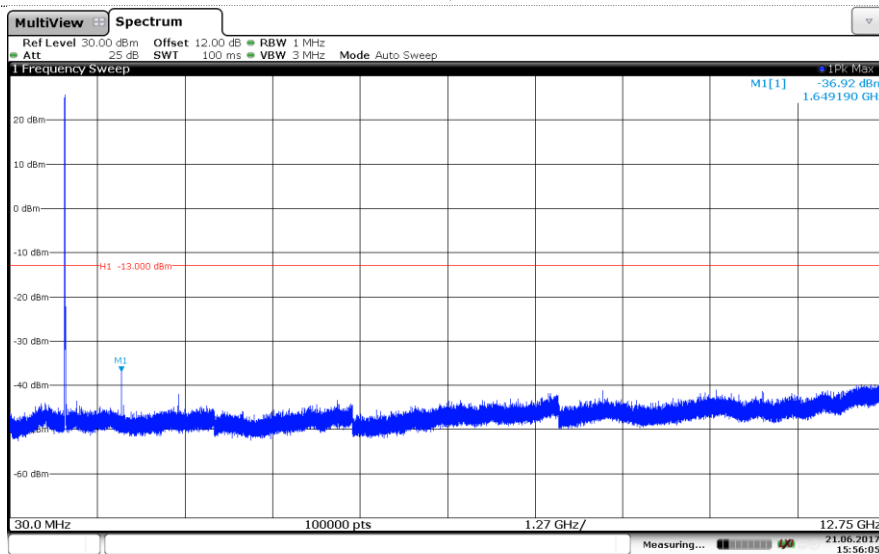

Channel Mid

Channel High

LTE Band 5-5MHz

16QAM

Channel Low

Channel Mid

Channel High

LTE Band 5-10MHz

QPSK

Channel Low

Channel Mid

Channel High

LTE Band 5-10MHz

16QAM

Channel Low

Channel Mid

Channel High

LTE Band 7-5MHz

QPSK

Channel Low

Channel Mid

Channel High

LTE Band 7-5MHz

16QAM