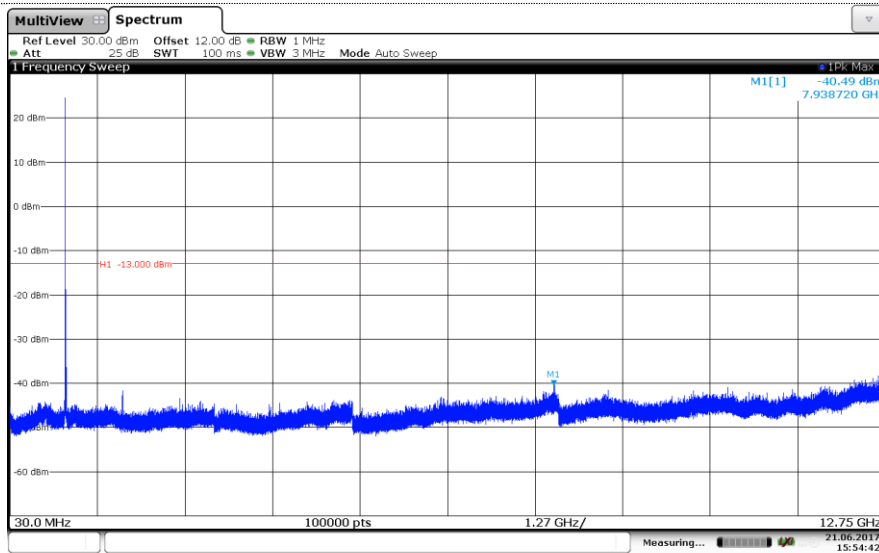

Channel High

LTE Band 5-3MHz

16QAM

Channel Low

Channel Mid

Channel High

LTE Band 5-5MHz QPSK

Channel Low

Channel Mid

Channel High

LTE Band 5-5MHz

16QAM

Channel Low

Channel Mid

Channel High

LTE Band 5-10MHz

QPSK

Channel Low

Channel Mid

Channel High

LTE Band 5-10MHz

16QAM

Channel Low

Channel Mid