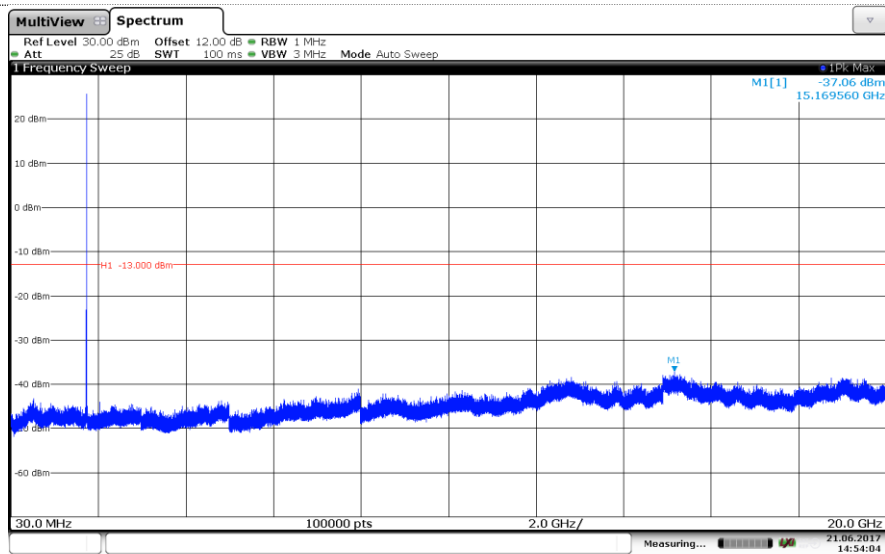

Channel Mid

Channel High

LTE Band 4-3MHz

QPSK

Channel Low

Channel Mid

Channel High

LTE Band 4-3MHz

16QAM

Channel Low

Channel Mid

Channel High

LTE Band 4-5MHz QPSK

Channel Low

Channel Mid

Channel High

LTE Band 4-5MHz

16QAM

Channel Low

Channel Mid

Channel High

LTE Band 4-10MHz

QPSK

Channel Low

Channel Mid

Channel High

LTE Band 4-10MHz

16QAM

Channel Low

Channel Mid

Channel High

LTE Band 4-15MHz