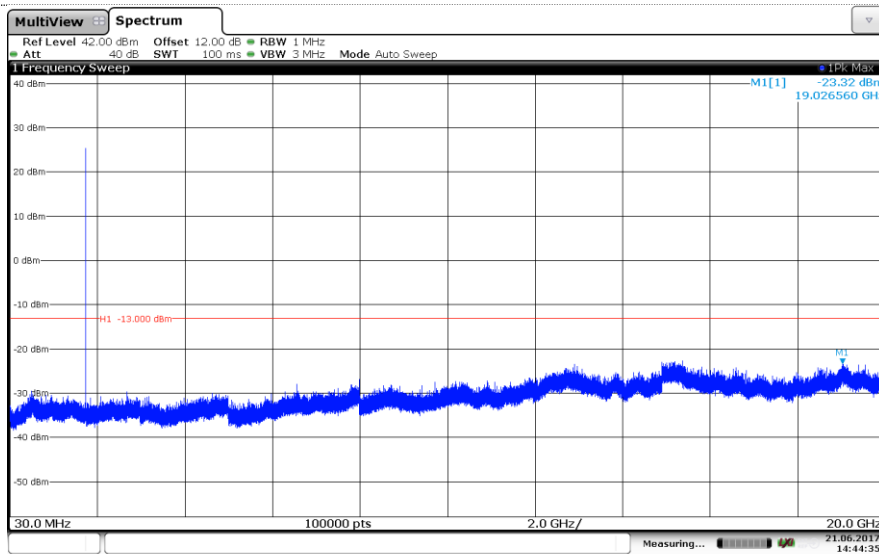

Channel Low

Channel Mid

Channel High

LTE Band 2-20MHz

16QAM

Channel Low

Channel Mid

Channel High

LTE Band 4-1.4MHz

QPSK

Channel Low

Channel Mid

Channel High

LTE Band 4-1.4MHz

16QAM

Channel Low

Channel Mid

Channel High

LTE Band 4-3MHz

QPSK

Channel Low

Channel Mid

Channel High

LTE Band 4-3MHz