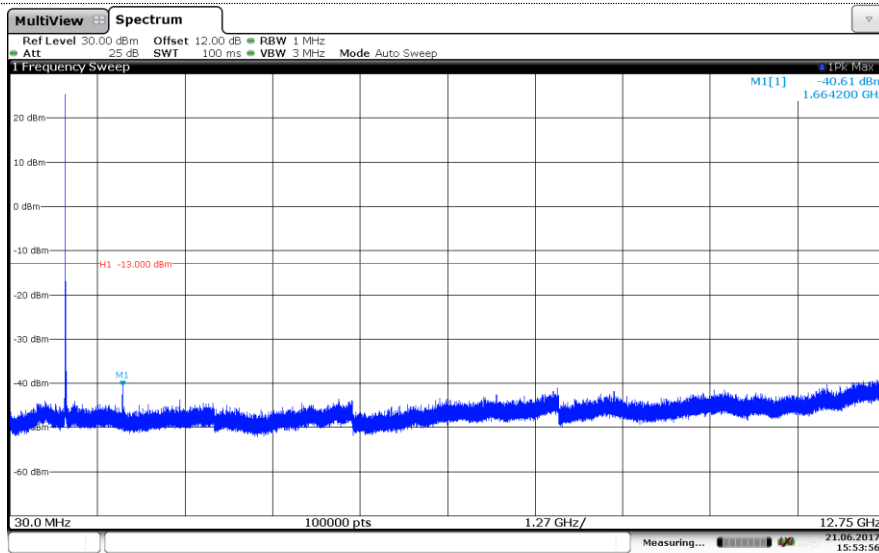

Channel Mid

Channel High

LTE Band 5-5MHz

16QAM

Channel Low

Channel Mid

Channel High

LTE Band 5-10MHz

QPSK

Channel Low

Channel Mid

Channel High

LTE Band 5-10MHz

16QAM

Channel Low

Channel Mid

Channel High

LTE Band 7-5MHz

QPSK

Channel Low

Channel Mid

Channel High

LTE Band 7-5MHz

16QAM