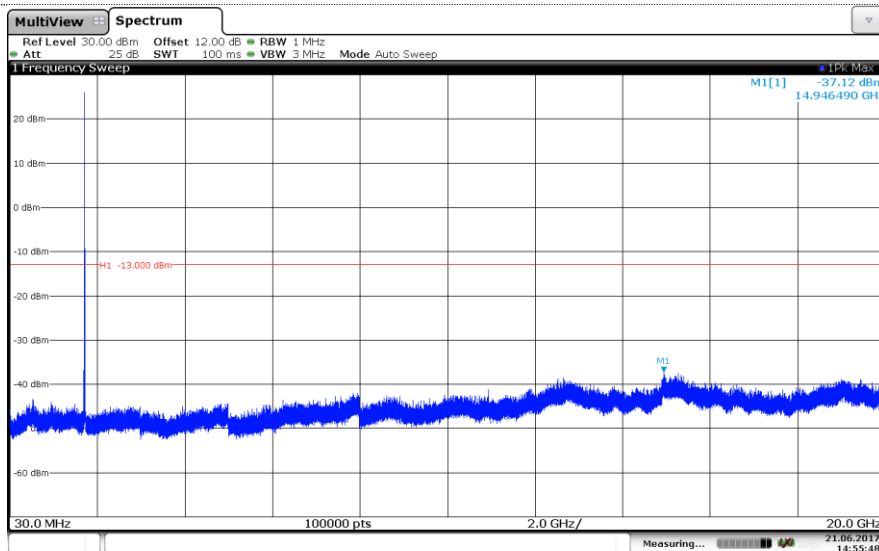

16QAM

Channel Low

Channel Mid

Channel High

LTE Band 4-5MHz QPSK

Channel Low

Channel Mid

Channel High

LTE Band 4-5MHz

16QAM

Channel Low

Channel Mid

Channel High

LTE Band 4-10MHz

QPSK

Channel Low

Channel Mid

Channel High

LTE Band 4-10MHz

16QAM

Channel Low

Channel Mid

Channel High

LTE Band 4-15MHz