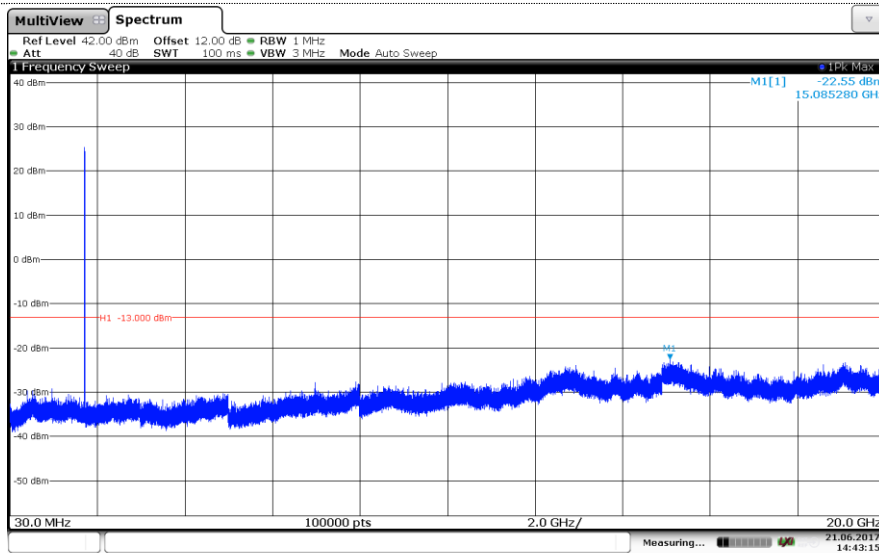

Channel Mid

Channel High

LTE Band 2-15MHz

16QAM

Channel Low

Channel Mid

Channel High

LTE Band 2-20MHz QPSK

Channel Low

Channel Mid

Channel High

LTE Band 2-20MHz

16QAM

Channel Low

Channel Mid

Channel High

LTE Band 4-1.4MHz

QPSK

Channel Low

Channel Mid

Channel High

LTE Band 4-1.4MHz

16QAM

Channel Low