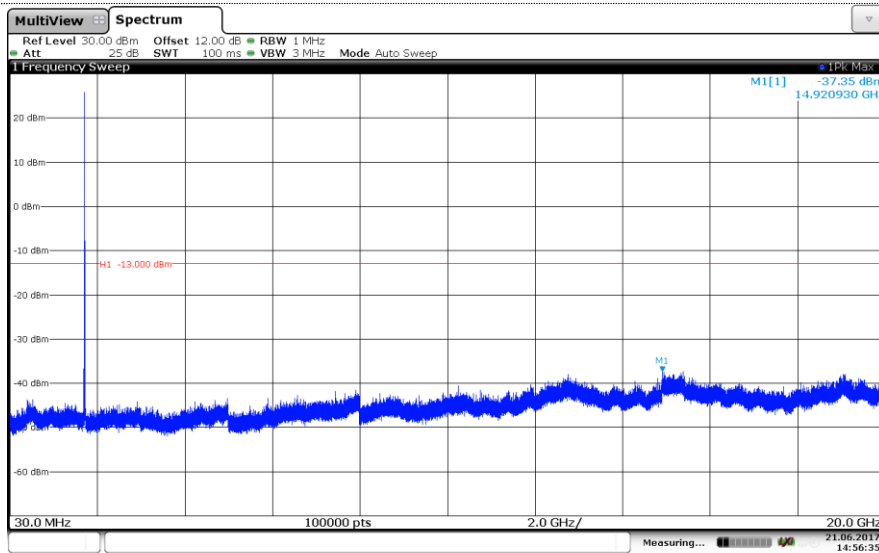

LTE Band 4-5MHz

16QAM

Channel Low

Channel Mid

Channel High

LTE Band 4-10MHz

QPSK

Channel Low

Channel Mid

Channel High

LTE Band 4-10MHz

16QAM

Channel Low

Channel Mid

Channel High

LTE Band 4-15MHz

QPSK

Channel Low

Channel Mid

Channel High

LTE Band 4-15MHz

16QAM

Channel Low

Channel Mid