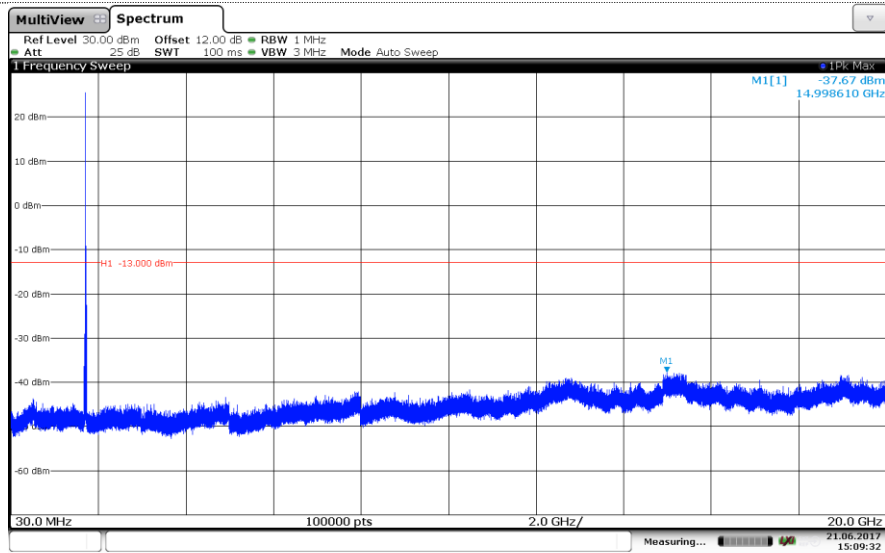

LTE Band 4-5MHz

16QAM

Channel Low

Channel Mid

Channel High

LTE Band 4-10MHz

QPSK

Channel Low

Channel Mid

Channel High

LTE Band 4-10MHz

16QAM

Channel Low

Channel Mid

Channel High

LTE Band 4-15MHz

QPSK

Channel Low

Channel Mid

Channel High

LTE Band 4-15MHz

16QAM

Channel Low

Channel Mid