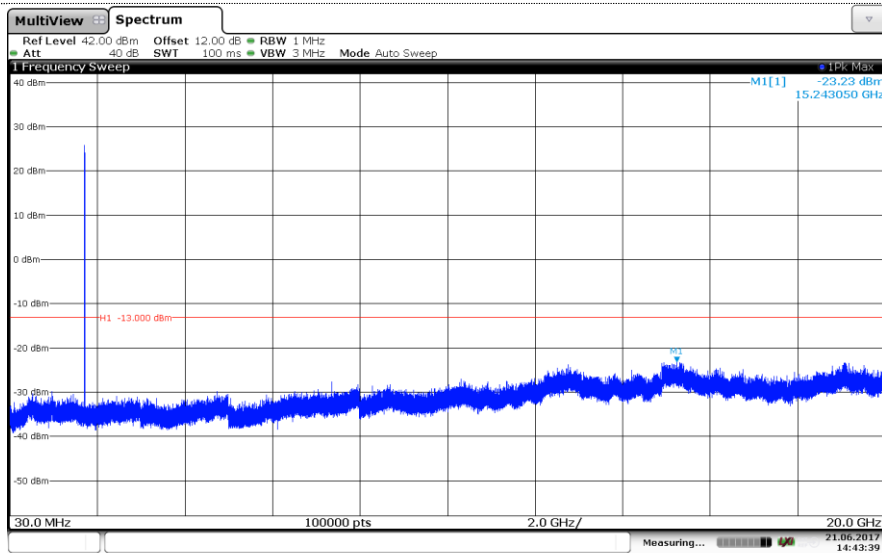

Channel Low

Channel Mid

Channel High

LTE Band 2-20MHz

16QAM

Channel Low

Channel Mid

Channel High

LTE Band 4-1.4MHz

QPSK

Channel Low

Channel Mid

Channel High

LTE Band 4-1.4MHz

16QAM

Channel Low

Channel Mid

Channel High

LTE Band 4-3MHz

QPSK

Channel Low

Channel Mid

Channel High

LTE Band 4-3MHz