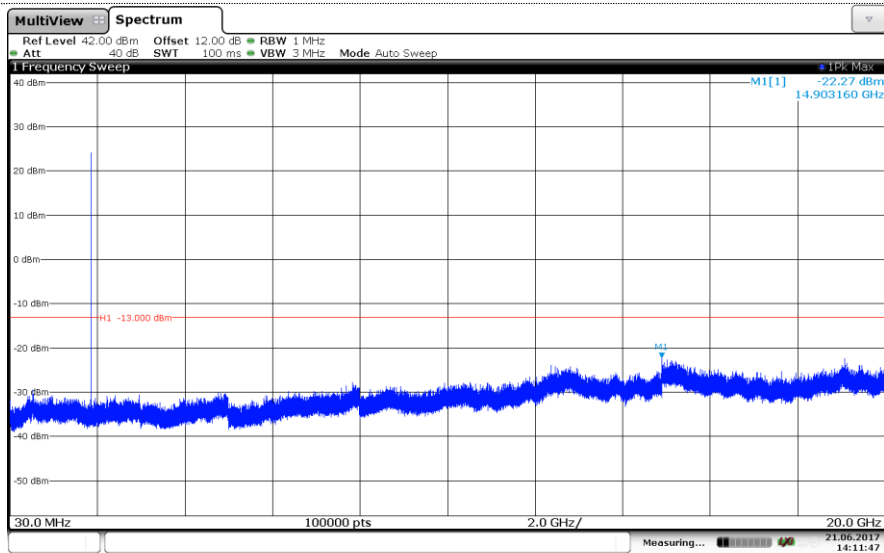

LTE Band 2-1.4MHz

QPSK

Channel Low

Channel Mid

Channel High

LTE Band 2-1.4MHz

16QAM

Channel Low

Channel Mid

Channel High

LTE Band 2-3MHz

QPSK

Channel Low

Channel Mid

Channel High

LTE Band 2-3MHz

16QAM

Channel Low

Channel Mid

Channel High

LTE Band 2-5MHz

QPSK

Channel Low

Channel Mid

Channel High

LTE Band 2-5MHz 16QAM

Channel Low

Channel Mid

Channel High

LTE Band 2-10MHz QPSK

Channel Low

Channel Mid