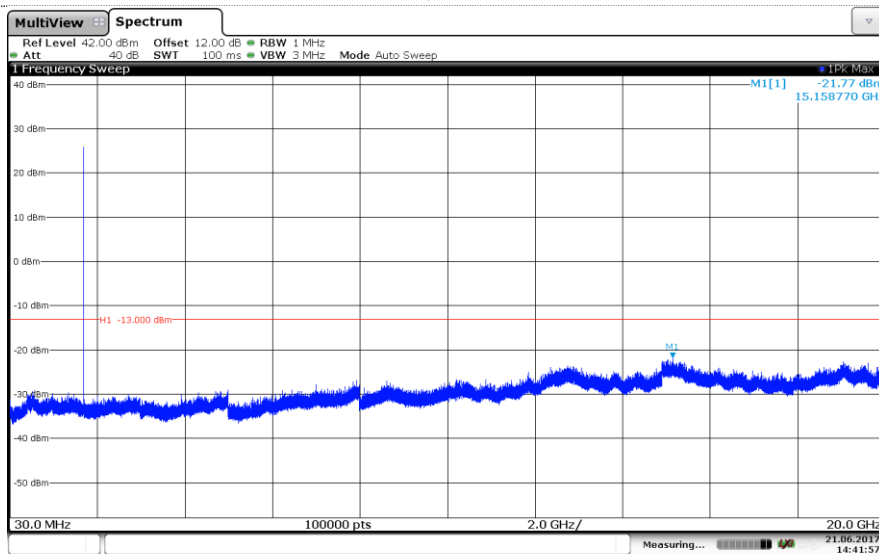

Channel Mid

Channel High

LTE Band 2-15MHz

16QAM

Channel Low

Channel Mid

Channel High

LTE Band 2-20MHz QPSK

Channel Low

Channel Mid

Channel High

LTE Band 2-20MHz

16QAM

Channel Low

Channel Mid

Channel High

LTE Band 4-1.4MHz

QPSK

Channel Low

Channel Mid

Channel High

LTE Band 4-1.4MHz

16QAM

Channel Low