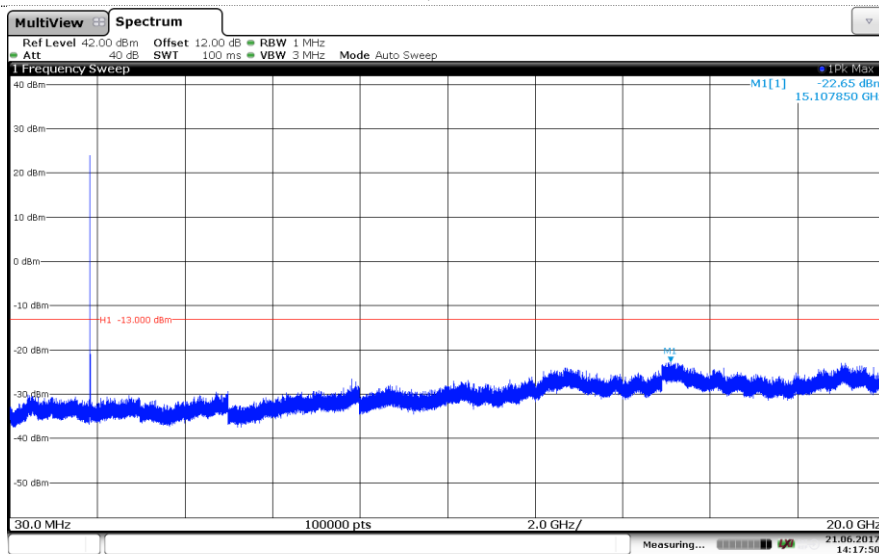

Channel Mid

Channel High

LTE Band 2-3MHz

QPSK

Channel Low

Channel Mid

Channel High

LTE Band 2-3MHz

16QAM

Channel Low

Channel Mid

Channel High

LTE Band 2-5MHz

QPSK

Channel Low

Channel Mid

Channel High

LTE Band 2-5MHz 16QAM

Channel Low

Channel Mid

Channel High

LTE Band 2-10MHz QPSK

Channel Low

Channel Mid

Channel High

LTE Band 2-10MHz

16QAM

Channel Low

Channel Mid

Channel High

LTE Band 2-15MHz QPSK

Channel Low