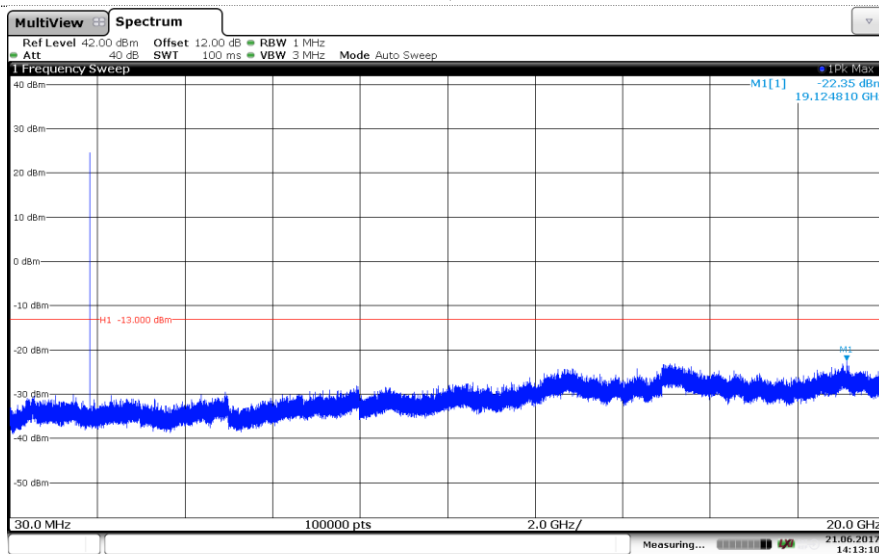

LTE Band 2-1.4MHz

QPSK

Channel Low

Channel Mid

Channel High

LTE Band 2-1.4MHz

16QAM

Channel Low

Channel Mid

Channel High

LTE Band 2-3MHz

QPSK

Channel Low

Channel Mid

Channel High

LTE Band 2-3MHz

16QAM

Channel Low

Channel Mid

Channel High

LTE Band 2-5MHz

QPSK

Channel Low

Channel Mid

Channel High

LTE Band 2-5MHz 16QAM

Channel Low

Channel Mid

Channel High

LTE Band 2-10MHz QPSK

Channel Low

Channel Mid