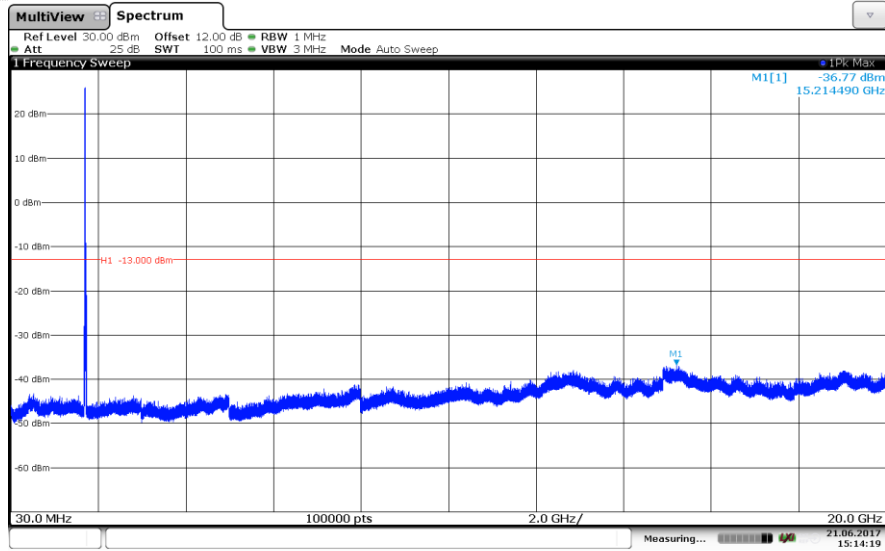

LTE Band 4-5MHz

16QAM

Channel Low

Channel Mid

Channel High

LTE Band 4-10MHz

QPSK

Channel Low

Channel Mid

Channel High

LTE Band 4-10MHz

16QAM

Channel Low

Channel Mid

Channel High

LTE Band 4-15MHz

QPSK

Channel Low

Channel Mid

Channel High

LTE Band 4-15MHz

16QAM

Channel Low

Channel Mid

Channel High

LTE Band 4-20MHz

QPSK

Channel Low

Channel Mid

Channel High

LTE Band 4-20MHz

16QAM