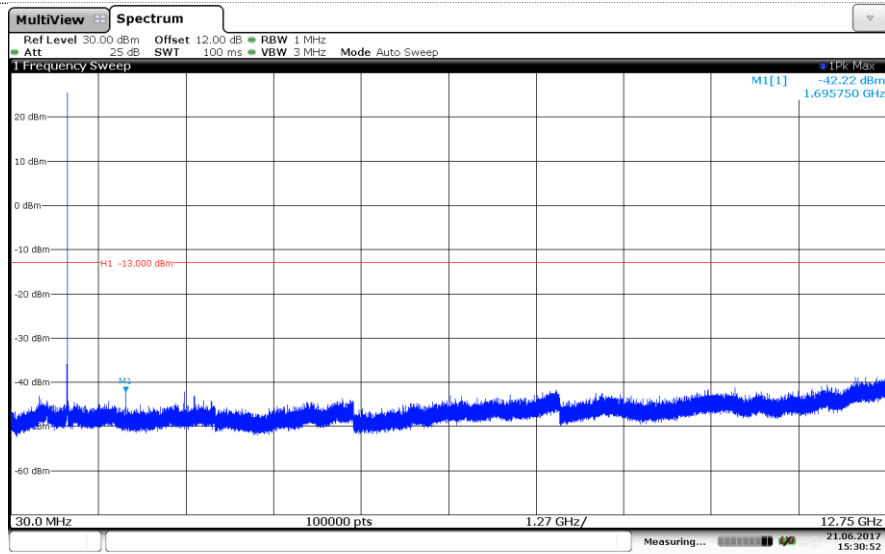

Channel High

LTE Band 4-20MHz

QPSK

Channel Low

Channel Mid

Channel High

LTE Band 4-20MHz

16QAM

Channel Low

Channel Mid

Channel High

LTE Band 5-1.4MHz QPSK

Channel Low

Channel Mid

Channel High

LTE Band 5-1.4MHz

16QAM

Channel Low

Channel Mid

Channel High

LTE Band 5-3MHz

QPSK

Channel Low

Channel Mid