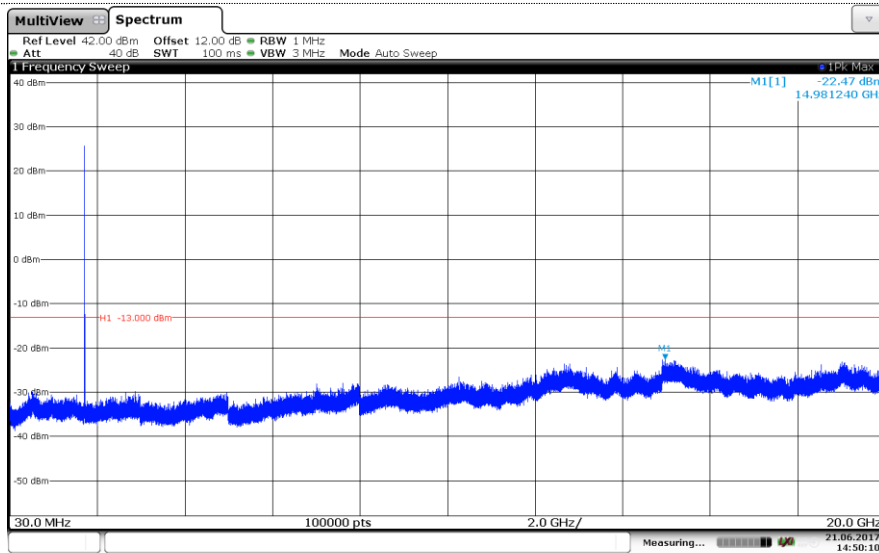

Channel Mid

Channel High

LTE Band 4-3MHz

QPSK

Channel Low

Channel Mid

Channel High

LTE Band 4-3MHz

16QAM

Channel Low

Channel Mid

Channel High

LTE Band 4-5MHz QPSK

Channel Low

Channel Mid

Channel High

LTE Band 4-5MHz

16QAM

Channel Low

Channel Mid

Channel High

LTE Band 4-10MHz

QPSK

Channel Low