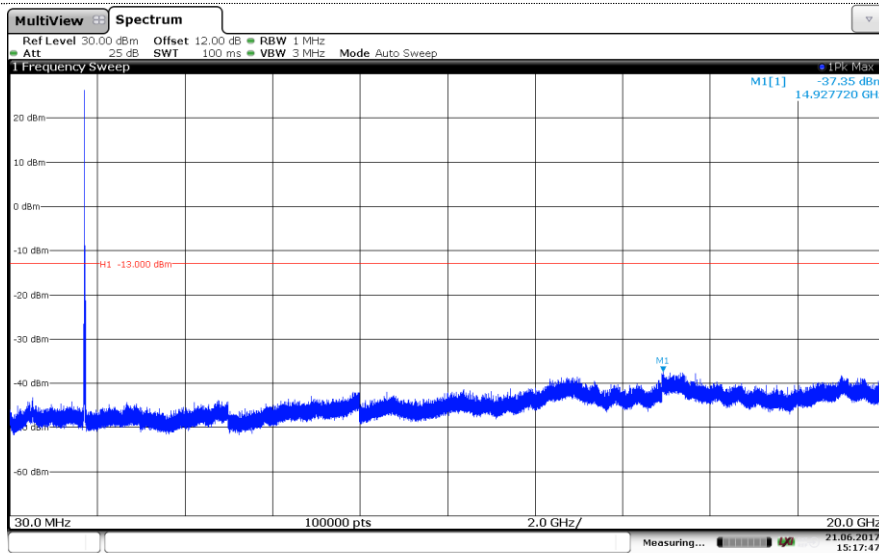

QPSK

Channel Low

Channel Mid

Channel High

LTE Band 4-15MHz

16QAM

Channel Low

Channel Mid

Channel High

LTE Band 4-20MHz

QPSK

Channel Low

Channel Mid

Channel High

LTE Band 4-20MHz

16QAM

Channel Low

Channel Mid

Channel High

LTE Band 5-1.4MHz QPSK

Channel Low

Channel Mid

Channel High

LTE Band 5-1.4MHz