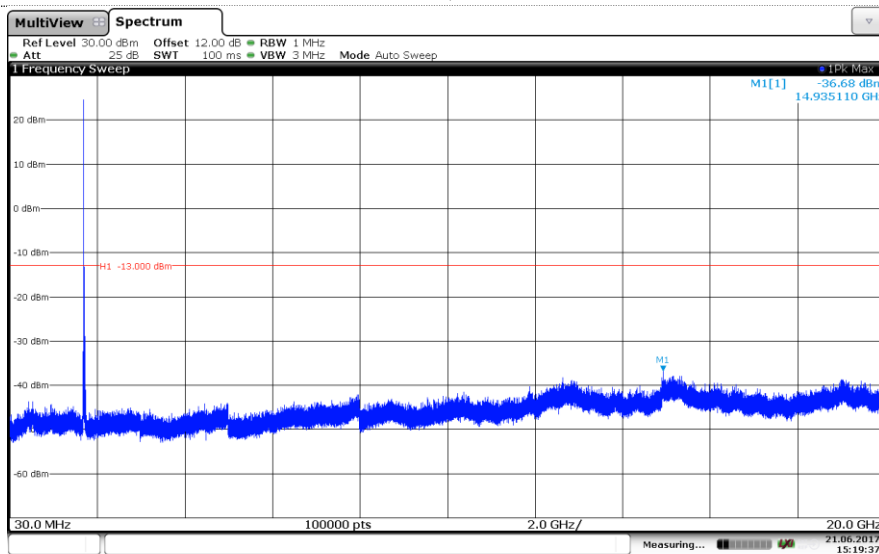

QPSK

Channel Low

Channel Mid

Channel High

LTE Band 4-15MHz

16QAM

Channel Low

Channel Mid

Channel High

LTE Band 4-20MHz

QPSK

Channel Low

Channel Mid

Channel High

LTE Band 4-20MHz

16QAM

Channel Low

Channel Mid

Channel High

LTE Band 5-1.4MHz QPSK

Channel Low

Channel Mid

Channel High

LTE Band 5-1.4MHz