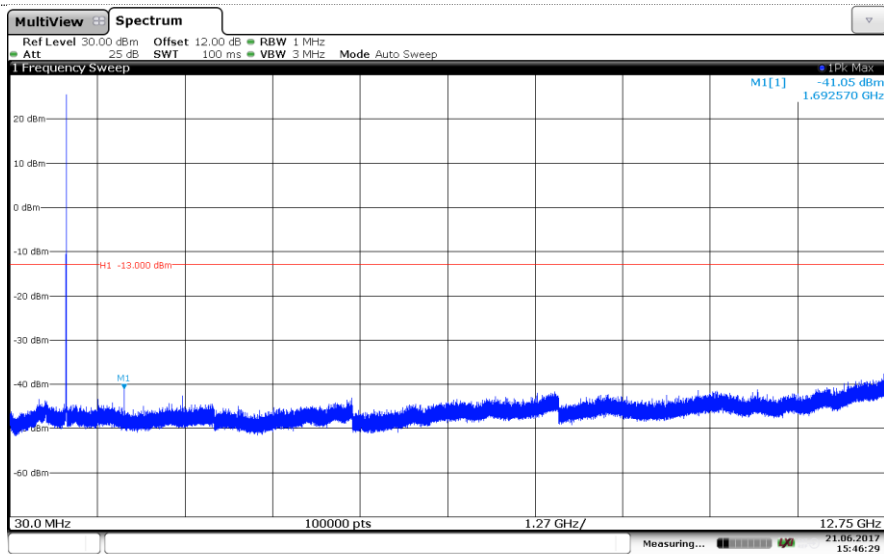

16QAM

Channel Low

Channel Mid

Channel High

LTE Band 5-3MHz

QPSK

Channel Low

Channel Mid

Channel High

LTE Band 5-3MHz

16QAM

Channel Low

Channel Mid

Channel High

LTE Band 5-5MHz QPSK

Channel Low

Channel Mid

Channel High

LTE Band 5-5MHz

16QAM

Channel Low

Channel Mid

Channel High

LTE Band 5-10MHz