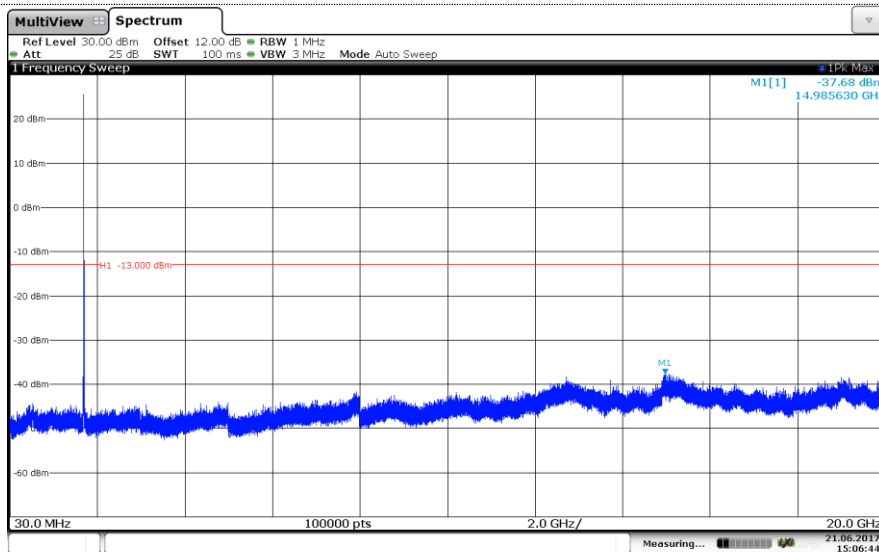

16QAM

Channel Low

Channel Mid

Channel High

LTE Band 4-5MHz QPSK

Channel Low

Channel Mid

Channel High

LTE Band 4-5MHz

16QAM

Channel Low

Channel Mid

Channel High

LTE Band 4-10MHz

QPSK

Channel Low

Channel Mid

Channel High

LTE Band 4-10MHz

16QAM

Channel Low

Channel Mid

Channel High

LTE Band 4-15MHz