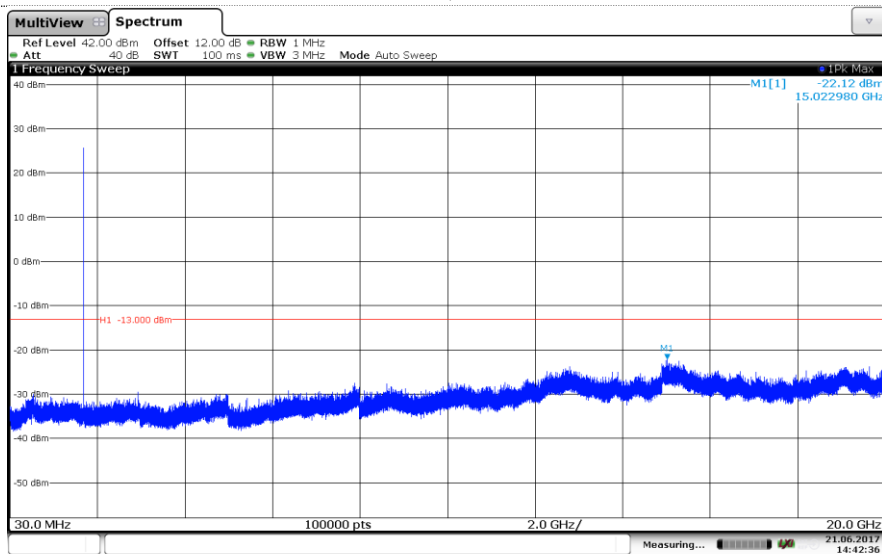

Channel Low

Channel Mid

Channel High

LTE Band 2-20MHz

16QAM

Channel Low

Channel Mid

Channel High

LTE Band 4-1.4MHz

QPSK

Channel Low

Channel Mid

Channel High

LTE Band 4-1.4MHz

16QAM

Channel Low

Channel Mid

Channel High

LTE Band 4-3MHz

QPSK

Channel Low

Channel Mid

Channel High

LTE Band 4-3MHz