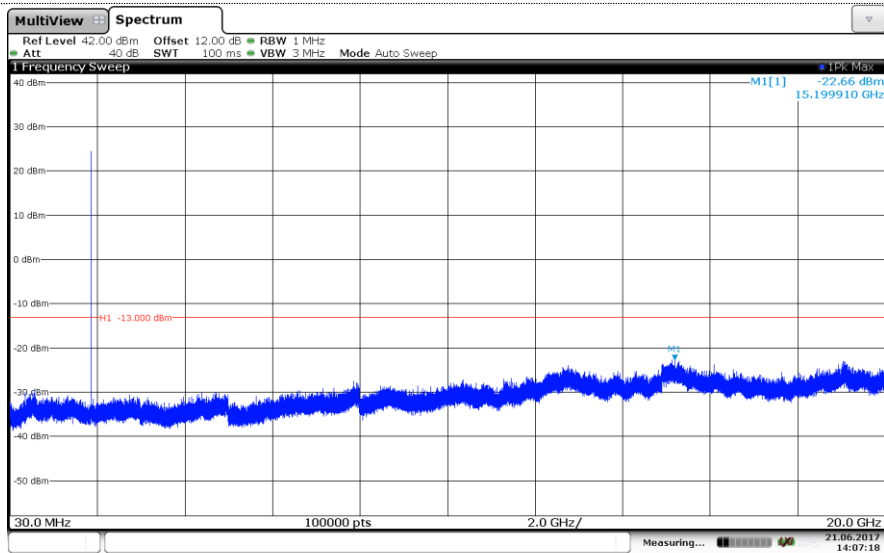

LTE Band 2-1.4MHz

QPSK

Channel Low

Channel Mid

Channel High

LTE Band 2-1.4MHz

16QAM

Channel Low

Channel Mid

Channel High

LTE Band 2-3MHz

QPSK

Channel Low

Channel Mid

Channel High

LTE Band 2-3MHz