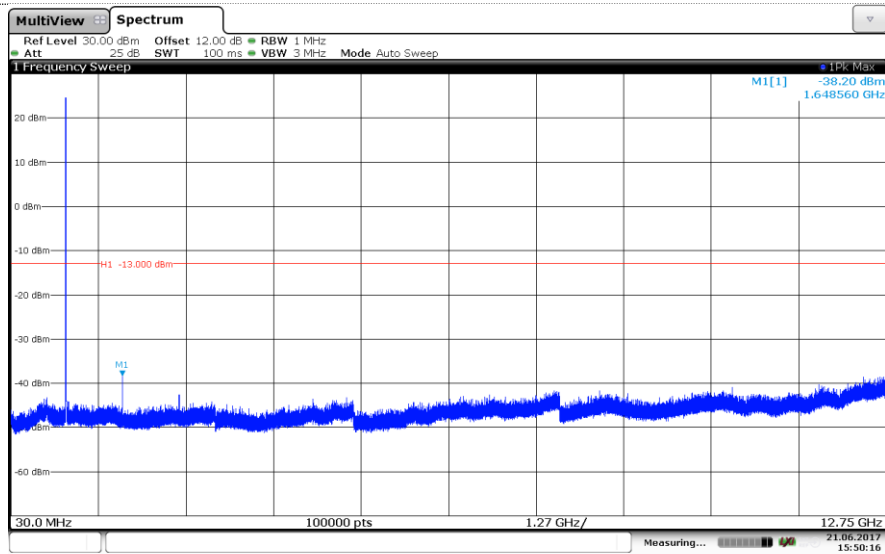

16QAM

Channel Low

Channel Mid

Channel High

LTE Band 5-3MHz

QPSK

Channel Low

Channel Mid

Channel High

LTE Band 5-3MHz

16QAM

Channel Low

Channel Mid

Channel High

LTE Band 5-5MHz QPSK

Channel Low

Channel Mid

Channel High

LTE Band 5-5MHz

16QAM

Channel Low

Channel Mid

Channel High

LTE Band 5-10MHz