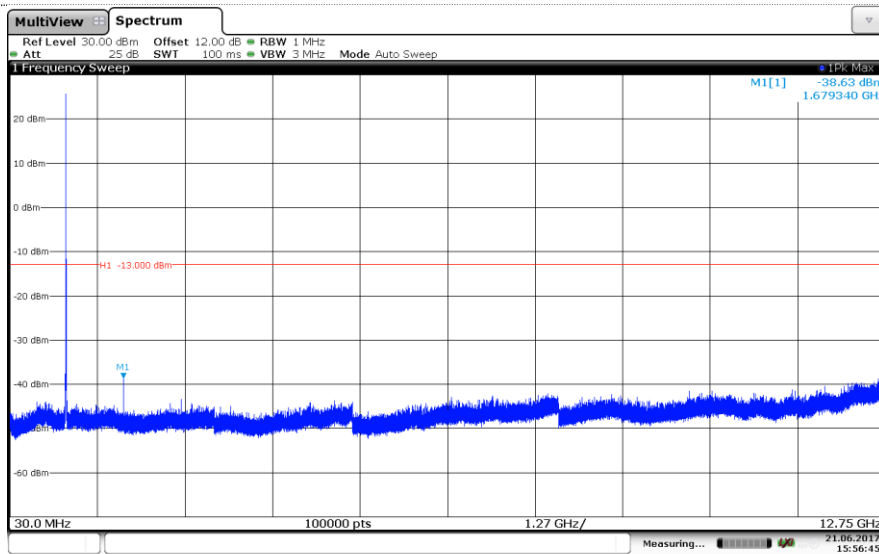

Channel Mid

Channel High

LTE Band 5-5MHz

16QAM

Channel Low

Channel Mid

Channel High

LTE Band 5-10MHz

QPSK

Channel Low

Channel Mid

Channel High

LTE Band 5-10MHz

16QAM

Channel Low

Channel Mid

Channel High

LTE Band 7-5MHz

QPSK

Channel Low

Channel Mid

Channel High

LTE Band 7-5MHz

16QAM