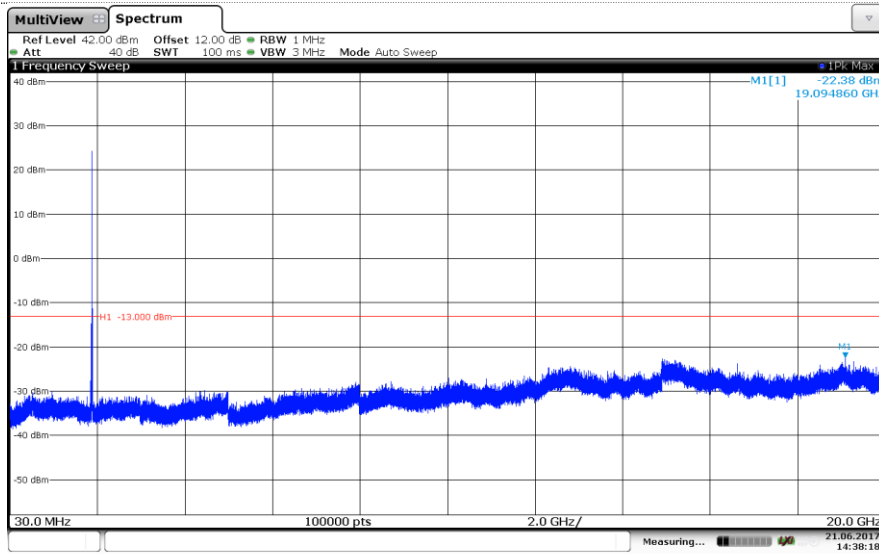

Channel Mid

Channel High

LTE Band 2-15MHz

16QAM

Channel Low

Channel Mid

Channel High

LTE Band 2-20MHz QPSK

Channel Low

Channel Mid

Channel High

LTE Band 2-20MHz

16QAM

Channel Low

Channel Mid

Channel High

LTE Band 4-1.4MHz

QPSK

Channel Low

Channel Mid

Channel High

LTE Band 4-1.4MHz

16QAM

Channel Low