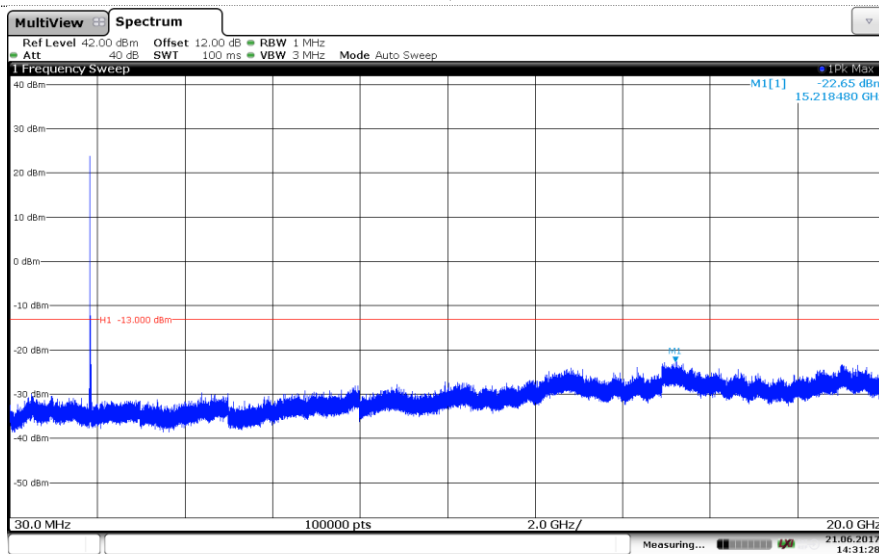

Channel High

LTE Band 2-5MHz 16QAM

Channel Low

Channel Mid

Channel High

LTE Band 2-10MHz QPSK

Channel Low

Channel Mid

Channel High

LTE Band 2-10MHz

16QAM

Channel Low

Channel Mid

Channel High

LTE Band 2-15MHz QPSK

Channel Low

Channel Mid

Channel High

LTE Band 2-15MHz

16QAM

Channel Low

Channel Mid

Channel High

LTE Band 2-20MHz QPSK

Channel Low

Channel Mid

Channel High

LTE Band 2-20MHz

16QAM

Channel Low

Channel Mid

Channel High