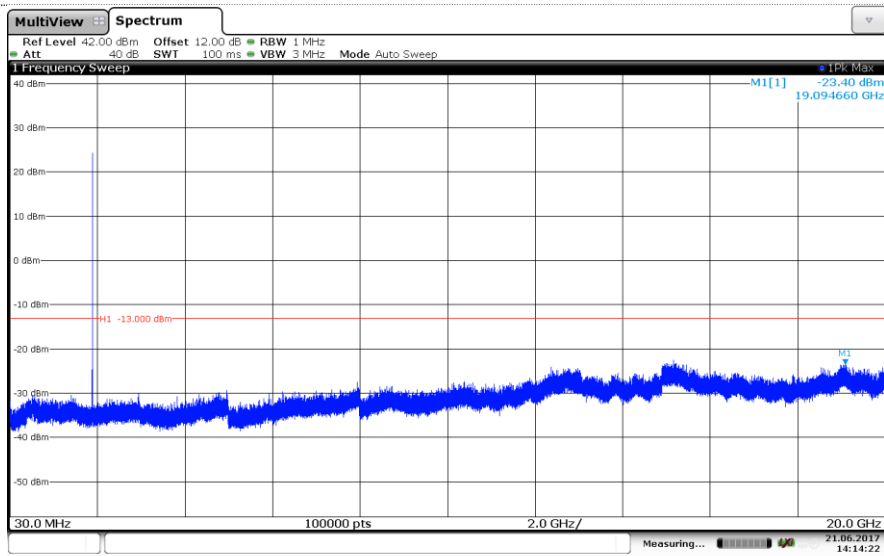

LTE Band 2-1.4MHz

QPSK

Channel Low

Channel Mid

Channel High

LTE Band 2-1.4MHz

16QAM

Channel Low

Channel Mid

Channel High

LTE Band 2-3MHz

QPSK

Channel Low

Channel Mid

Channel High

LTE Band 2-3MHz

16QAM

Channel Low

Channel Mid

Channel High

LTE Band 2-5MHz

QPSK

Channel Low

Channel Mid

Channel High

LTE Band 2-5MHz 16QAM

Channel Low

Channel Mid

Channel High

LTE Band 2-10MHz QPSK

Channel Low

Channel Mid