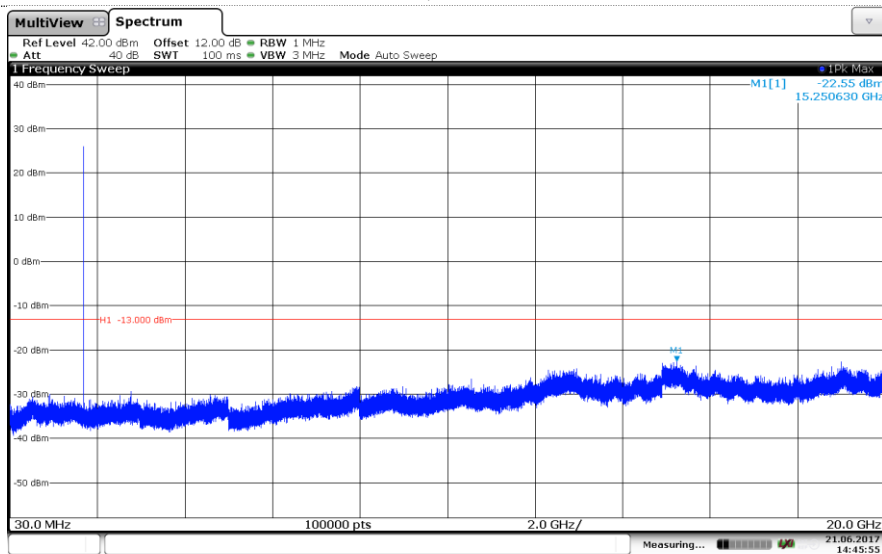

Channel Low

Channel Mid

Channel High

LTE Band 2-20MHz

16QAM

Channel Low

Channel Mid

Channel High

LTE Band 4-1.4MHz

QPSK

Channel Low

Channel Mid

Channel High

LTE Band 4-1.4MHz

16QAM

Channel Low

Channel Mid

Channel High

LTE Band 4-3MHz

QPSK

Channel Low

Channel Mid

Channel High

LTE Band 4-3MHz