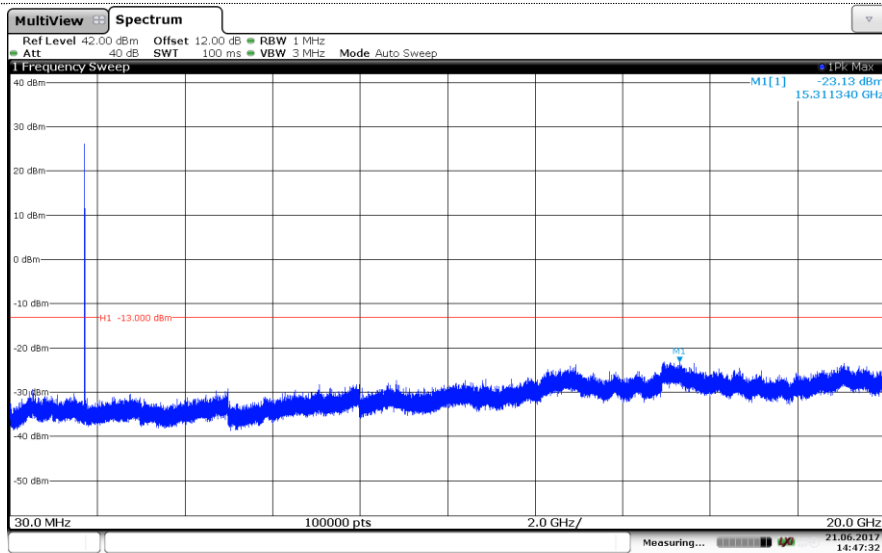

LTE Band 4-1.4MHz

QPSK

Channel Low

Channel Mid

Channel High

LTE Band 4-1.4MHz

16QAM

Channel Low

Channel Mid

Channel High

LTE Band 4-3MHz

QPSK

Channel Low

Channel Mid

Channel High

LTE Band 4-3MHz

16QAM

Channel Low

Channel Mid

Channel High

LTE Band 4-5MHz QPSK

Channel Low

Channel Mid

Channel High