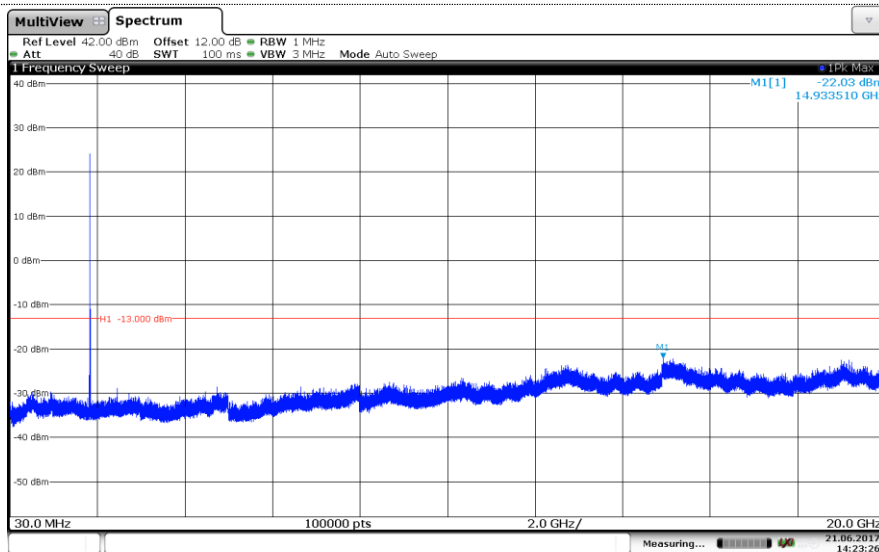

Channel High

LTE Band 2-5MHz 16QAM

Channel Low

Channel Mid

Channel High

LTE Band 2-10MHz QPSK

Channel Low

Channel Mid

Channel High

LTE Band 2-10MHz

16QAM

Channel Low

Channel Mid

Channel High

LTE Band 2-15MHz QPSK

Channel Low

Channel Mid

Channel High

LTE Band 2-15MHz

16QAM

Channel Low

Channel Mid

Channel High

LTE Band 2-20MHz QPSK