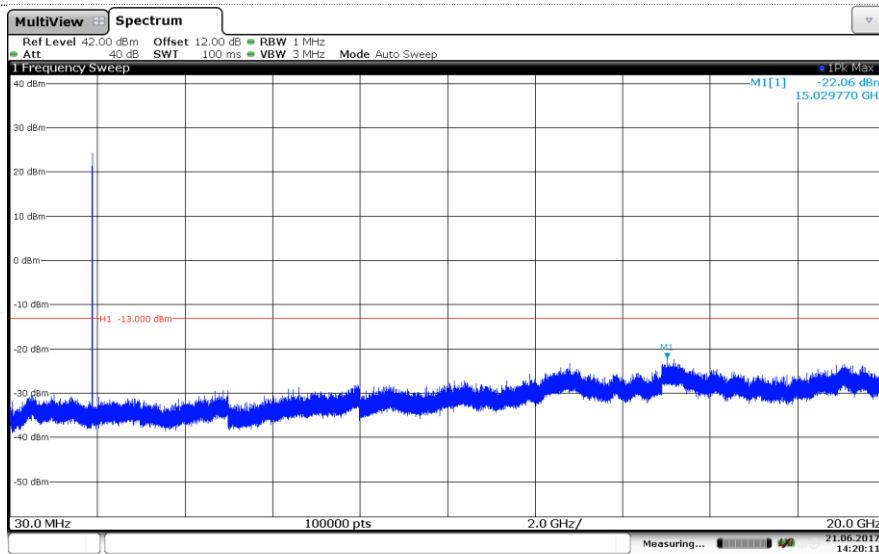

Channel Mid

Channel High

LTE Band 2-3MHz

QPSK

Channel Low

Channel Mid

Channel High

LTE Band 2-3MHz

16QAM

Channel Low

Channel Mid

Channel High

LTE Band 2-5MHz

QPSK

Channel Low

Channel Mid

Channel High

LTE Band 2-5MHz 16QAM

Channel Low

Channel Mid

Channel High

LTE Band 2-10MHz QPSK

Channel Low

Channel Mid

Channel High

LTE Band 2-10MHz

16QAM

Channel Low

Channel Mid

Channel High

LTE Band 2-15MHz QPSK

Channel Low