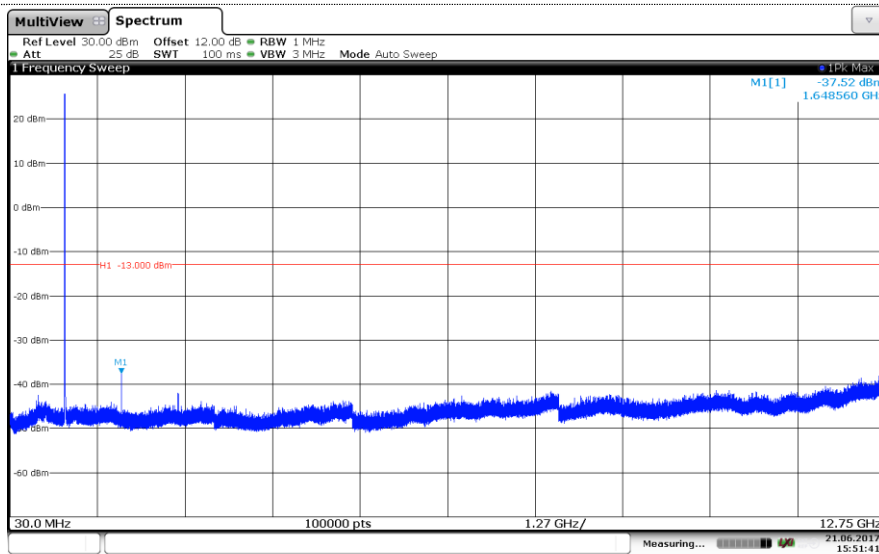

16QAM

Channel Low

Channel Mid

Channel High

LTE Band 5-3MHz

QPSK

Channel Low

Channel Mid

Channel High

LTE Band 5-3MHz

16QAM

Channel Low

Channel Mid

Channel High

LTE Band 5-5MHz QPSK

Channel Low

Channel Mid

Channel High

LTE Band 5-5MHz

16QAM

Channel Low

Channel Mid

Channel High

LTE Band 5-10MHz