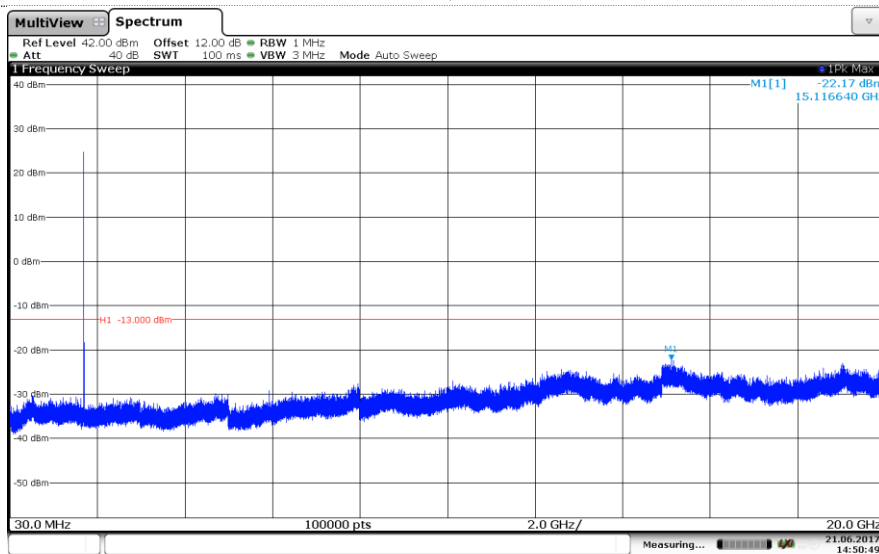

Channel Mid

Channel High

LTE Band 4-3MHz

QPSK

Channel Low

Channel Mid

Channel High

LTE Band 4-3MHz

16QAM

Channel Low

Channel Mid

Channel High

LTE Band 4-5MHz QPSK

Channel Low

Channel Mid

Channel High

LTE Band 4-5MHz

16QAM

Channel Low

Channel Mid

Channel High

LTE Band 4-10MHz

QPSK

Channel Low