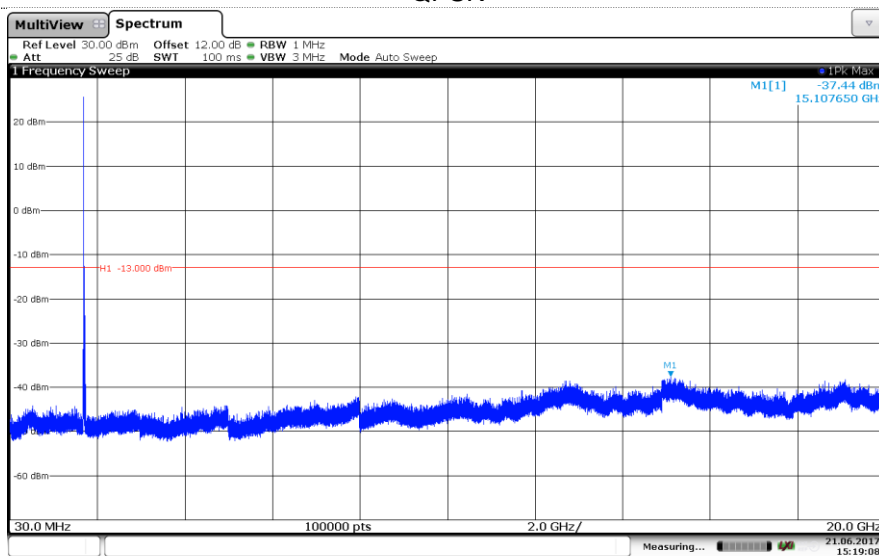

Channel Mid

Channel High

LTE Band 4-10MHz

16QAM

Channel Low

Channel Mid

Channel High

LTE Band 4-15MHz

QPSK

Channel Low

Channel Mid

Channel High

LTE Band 4-15MHz

16QAM

Channel Low

Channel Mid

Channel High

LTE Band 4-20MHz

QPSK

Channel Low

Channel Mid

Channel High

LTE Band 4-20MHz

16QAM

Channel Low

Channel Mid

Channel High

LTE Band 5-1.4MHz QPSK

Channel Low

Channel Mid

Channel High

LTE Band 5-1.4MHz