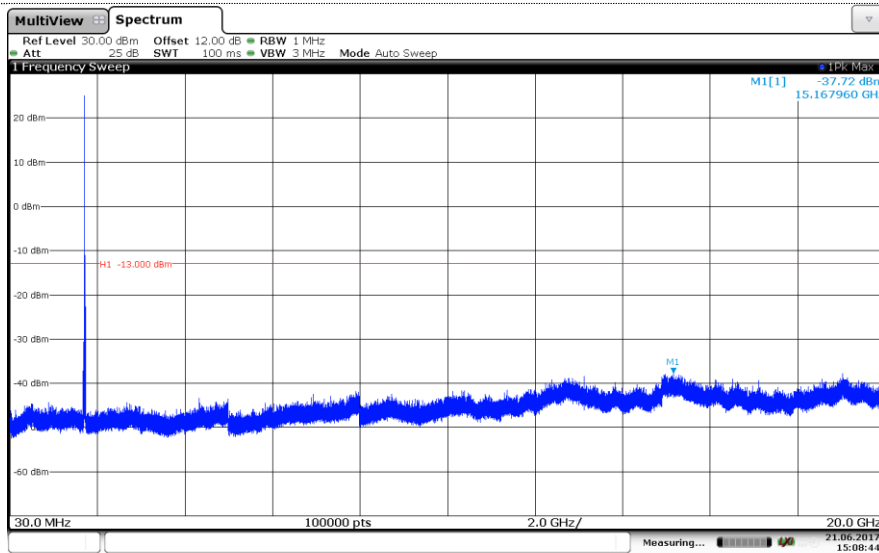

Channel Mid

Channel High

LTE Band 4-10MHz

16QAM

Channel Low

Channel Mid

Channel High

LTE Band 4-15MHz

QPSK

Channel Low

Channel Mid

Channel High

LTE Band 4-15MHz

16QAM

Channel Low

Channel Mid

Channel High

LTE Band 4-20MHz

QPSK

Channel Low

Channel Mid

Channel High

LTE Band 4-20MHz

16QAM