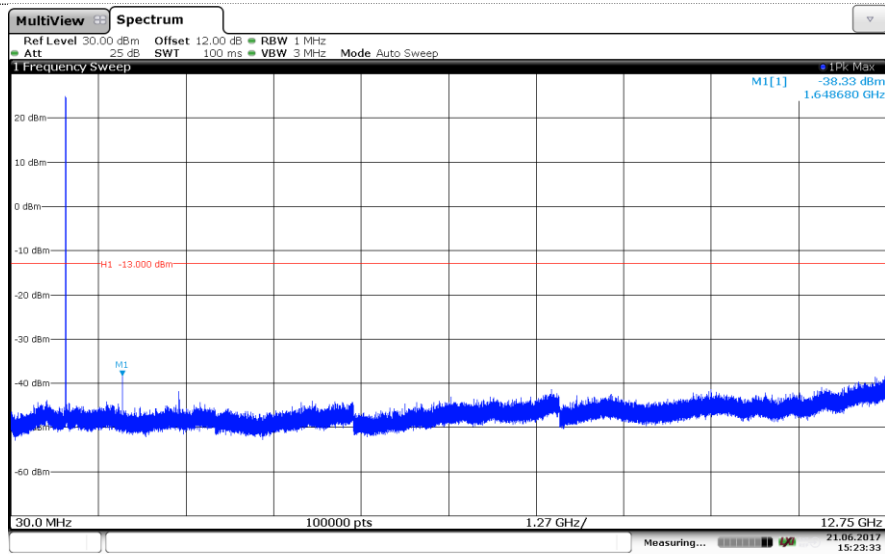

Channel High

LTE Band 4-20MHz

QPSK

Channel Low

Channel Mid

Channel High

LTE Band 4-20MHz

16QAM

Channel Low

Channel Mid

Channel High

LTE Band 5-1.4MHz QPSK

Channel Low

Channel Mid

Channel High

LTE Band 5-1.4MHz

16QAM

Channel Low

Channel Mid

Channel High

LTE Band 5-3MHz

QPSK

Channel Low

Channel Mid