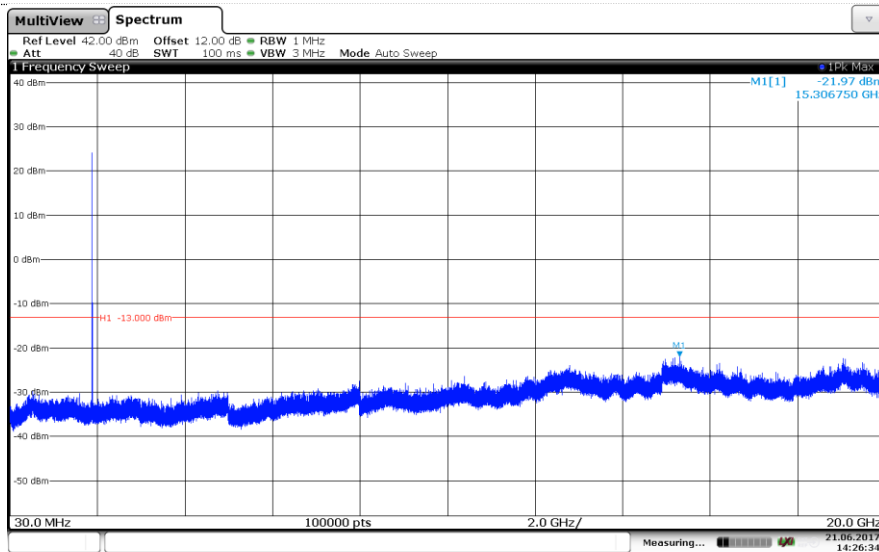

Channel High

LTE Band 2-5MHz 16QAM

Channel Low

Channel Mid

Channel High

LTE Band 2-10MHz QPSK

Channel Low

Channel Mid

Channel High

LTE Band 2-10MHz

16QAM

Channel Low

Channel Mid

Channel High

LTE Band 2-15MHz QPSK

Channel Low