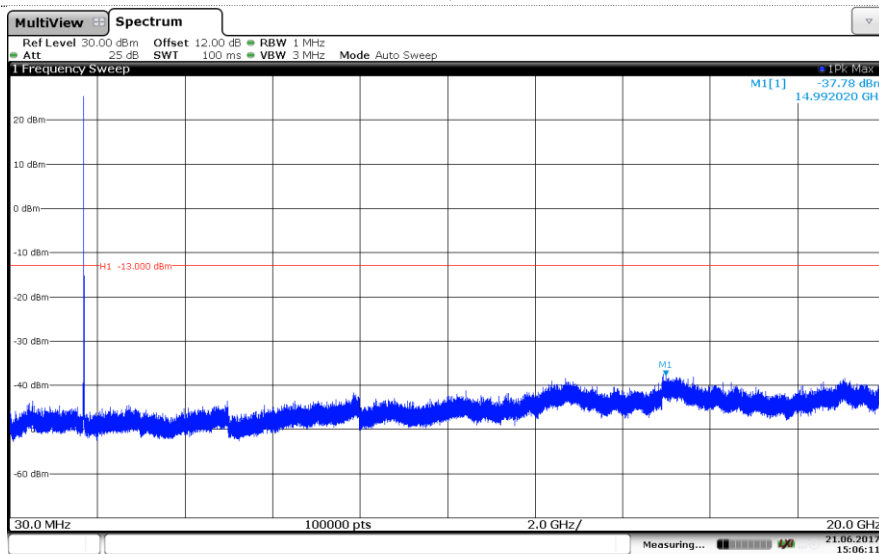

16QAM

Channel Low

Channel Mid

Channel High

LTE Band 4-5MHz QPSK

Channel Low

Channel Mid

Channel High

LTE Band 4-5MHz

16QAM

Channel Low

Channel Mid

Channel High

LTE Band 4-10MHz

QPSK

Channel Low

Channel Mid

Channel High

LTE Band 4-10MHz

16QAM

Channel Low

Channel Mid

Channel High

LTE Band 4-15MHz