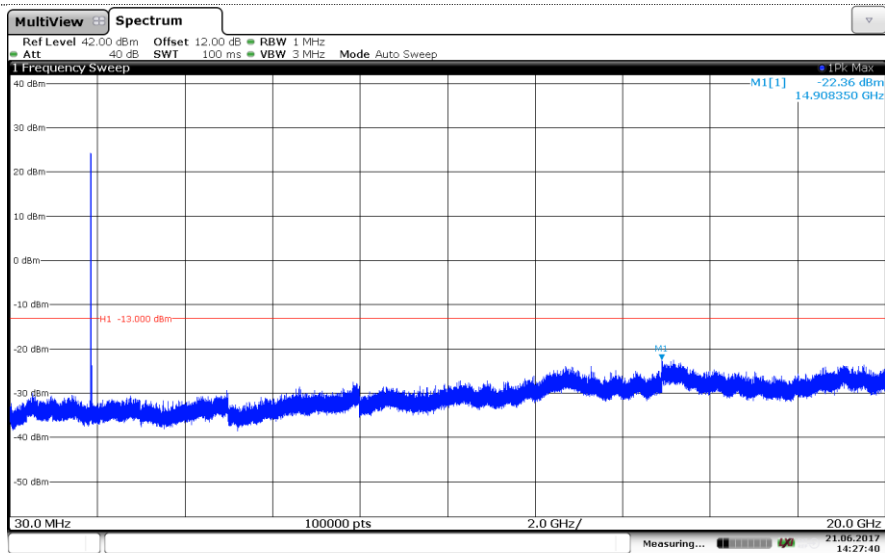

Channel High

LTE Band 2-5MHz 16QAM

Channel Low

Channel Mid

Channel High

LTE Band 2-10MHz QPSK

Channel Low

Channel Mid

Channel High

LTE Band 2-10MHz

16QAM

Channel Low

Channel Mid

Channel High

LTE Band 2-15MHz QPSK

Channel Low

Channel Mid

Channel High

LTE Band 2-15MHz

16QAM

Channel Low

Channel Mid

Channel High

LTE Band 2-20MHz QPSK

Channel Low

Channel Mid

Channel High

LTE Band 2-20MHz

16QAM

Channel Low

Channel Mid

Channel High