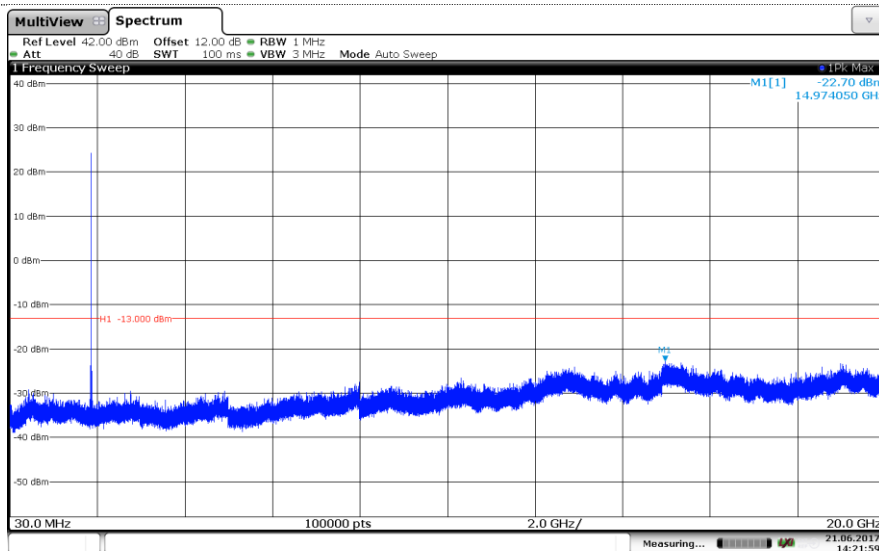

Channel High

LTE Band 2-5MHz 16QAM

Channel Low

Channel Mid

Channel High

LTE Band 2-10MHz QPSK

Channel Low

Channel Mid

Channel High

LTE Band 2-10MHz

16QAM

Channel Low

Channel Mid

Channel High

LTE Band 2-15MHz QPSK

Channel Low