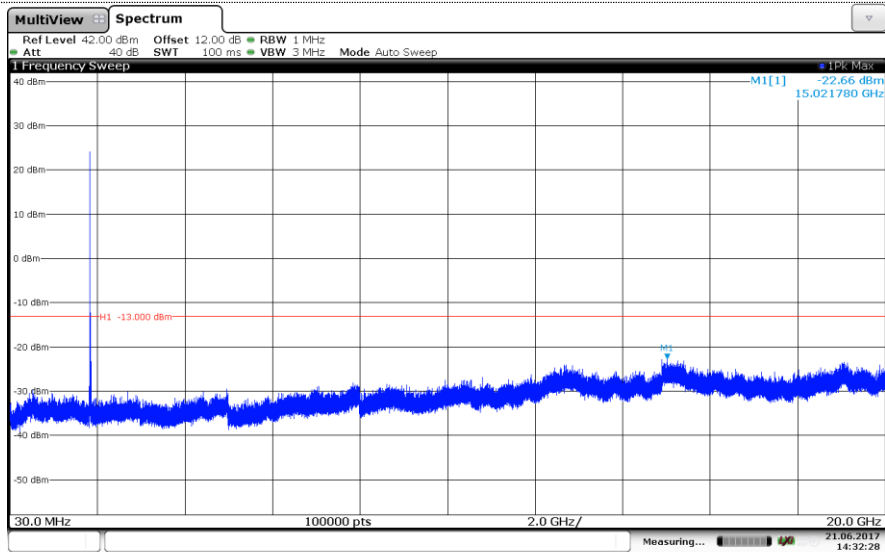

Channel High

LTE Band 2-5MHz 16QAM

Channel Low

Channel Mid

Channel High

LTE Band 2-10MHz QPSK

Channel Low

Channel Mid

Channel High

LTE Band 2-10MHz

16QAM

Channel Low

Channel Mid

Channel High

LTE Band 2-15MHz QPSK

Channel Low

Channel Mid

Channel High

LTE Band 2-15MHz

16QAM

Channel Low

Channel Mid

Channel High

LTE Band 2-20MHz QPSK

Channel Low

Channel Mid

Channel High

LTE Band 2-20MHz

16QAM

Channel Low

Channel Mid

Channel High