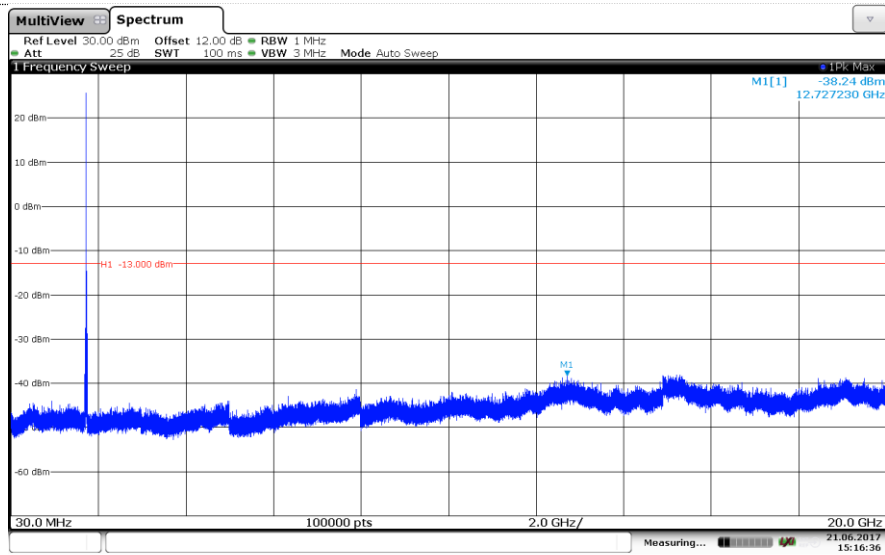

LTE Band 4-5MHz

16QAM

Channel Low

Channel Mid

Channel High

LTE Band 4-10MHz

QPSK

Channel Low

Channel Mid

Channel High

LTE Band 4-10MHz

16QAM

Channel Low

Channel Mid

Channel High

LTE Band 4-15MHz

QPSK

Channel Low

Channel Mid

Channel High

LTE Band 4-15MHz

16QAM

Channel Low

Channel Mid