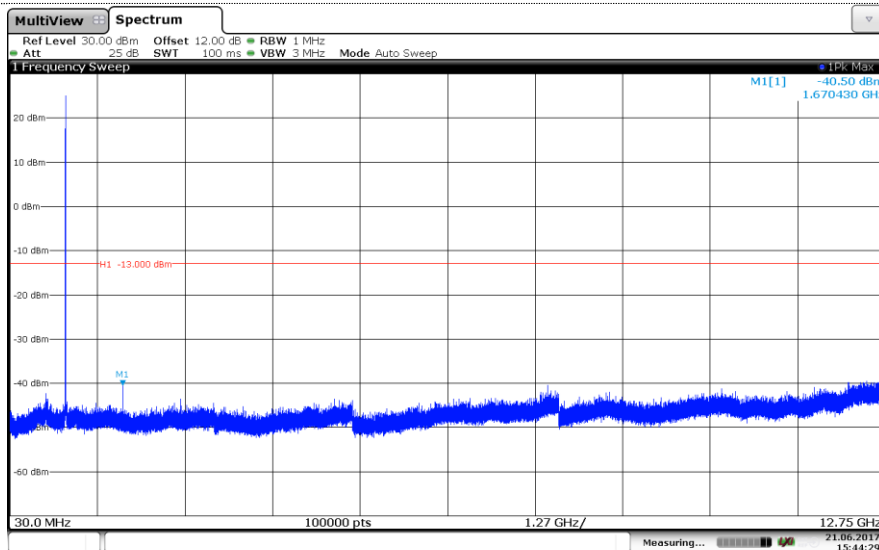

Channel Low

Channel Mid

Channel High

LTE Band 5-1.4MHz QPSK

Channel Low

Channel Mid

Channel High

LTE Band 5-1.4MHz

16QAM

Channel Low

Channel Mid

Channel High

LTE Band 5-3MHz

QPSK

Channel Low

Channel Mid

Channel High

LTE Band 5-3MHz

16QAM

Channel Low

Channel Mid

Channel High

LTE Band 5-5MHz QPSK

Channel Low