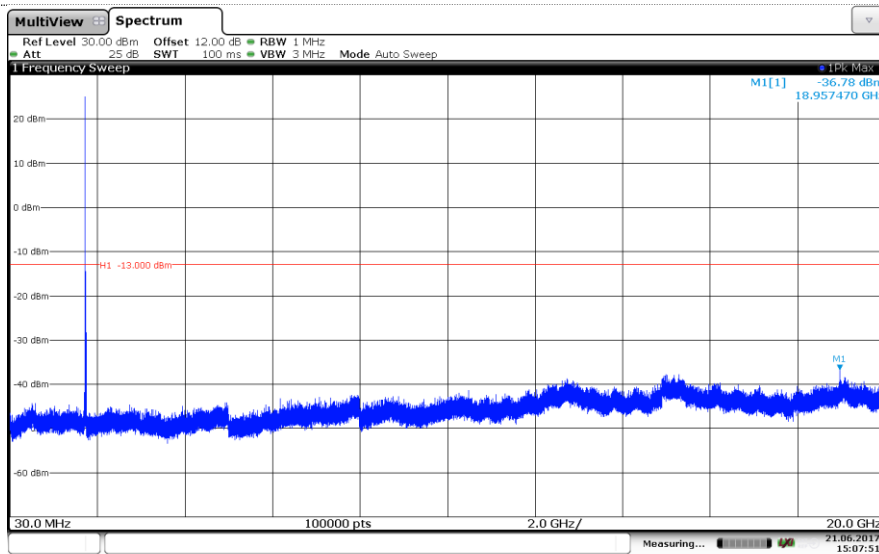

LTE Band 4-5MHz

16QAM

Channel Low

Channel Mid

Channel High

LTE Band 4-10MHz

QPSK

Channel Low

Channel Mid

Channel High

LTE Band 4-10MHz

16QAM

Channel Low

Channel Mid

Channel High

LTE Band 4-15MHz

QPSK

Channel Low

Channel Mid

Channel High

LTE Band 4-15MHz

16QAM

Channel Low

Channel Mid