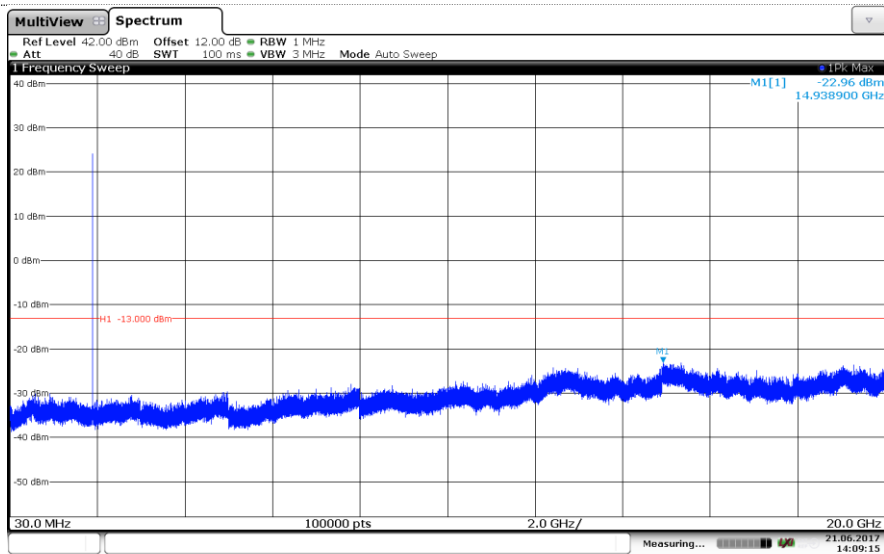

LTE Band 2-1.4MHz

QPSK

Channel Low

Channel Mid

Channel High

LTE Band 2-1.4MHz

16QAM

Channel Low

Channel Mid

Channel High

LTE Band 2-3MHz

QPSK

Channel Low

Channel Mid

Channel High

LTE Band 2-3MHz