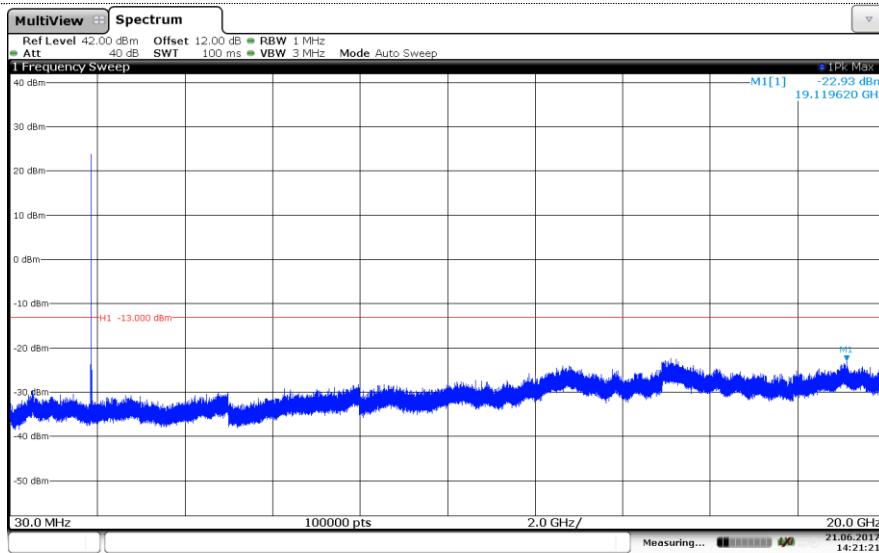

Channel High

LTE Band 2-5MHz 16QAM

Channel Low

Channel Mid

Channel High

LTE Band 2-10MHz QPSK

Channel Low

Channel Mid

Channel High

LTE Band 2-10MHz

16QAM

Channel Low

Channel Mid

Channel High

LTE Band 2-15MHz QPSK

Channel Low