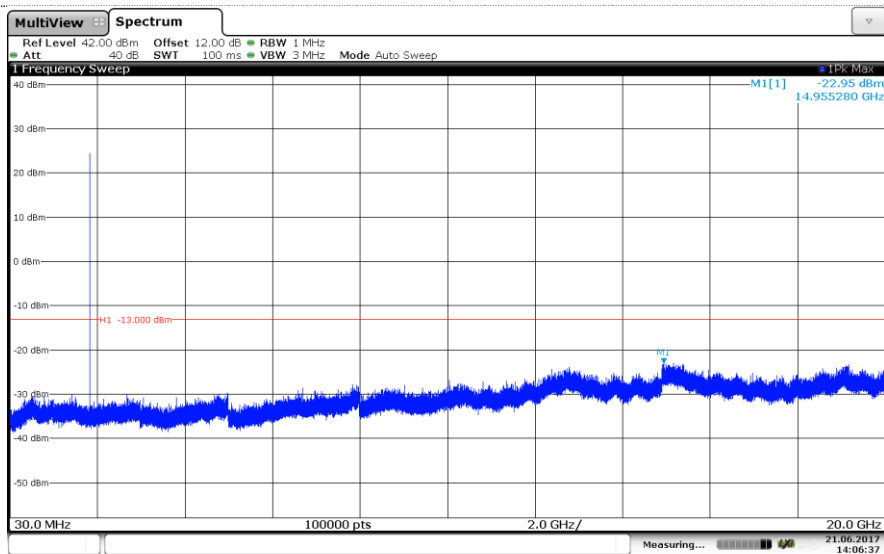

LTE Band 2-1.4MHz

QPSK

Channel Low

Channel Mid

Channel High

LTE Band 2-1.4MHz

16QAM

Channel Low

Channel Mid

Channel High

LTE Band 2-3MHz

QPSK

Channel Low

Channel Mid

Channel High

LTE Band 2-3MHz