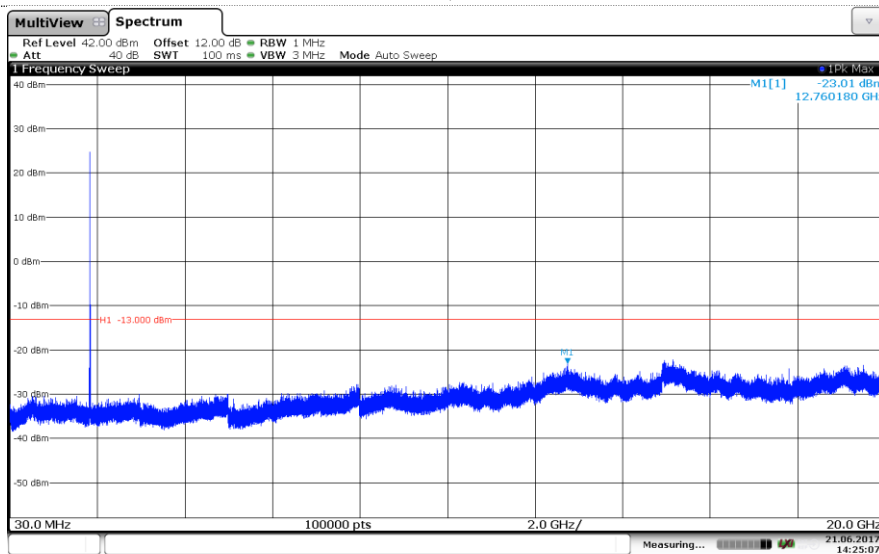

Channel High

LTE Band 2-5MHz 16QAM

Channel Low

Channel Mid

Channel High

LTE Band 2-10MHz QPSK

Channel Low

Channel Mid

Channel High

LTE Band 2-10MHz

16QAM

Channel Low

Channel Mid

Channel High

LTE Band 2-15MHz QPSK

Channel Low

Channel Mid

Channel High

LTE Band 2-15MHz

16QAM

Channel Low

Channel Mid

Channel High

LTE Band 2-20MHz QPSK