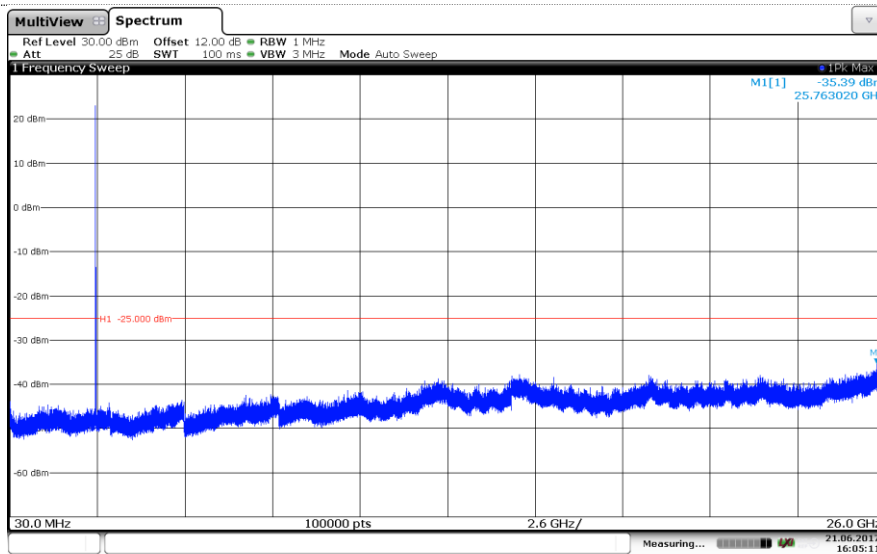

QPSK

Channel Low

Channel Mid

Channel High

LTE Band 5-10MHz

16QAM

Channel Low

Channel Mid

Channel High

LTE Band 7-5MHz

QPSK

Channel Low

Channel Mid

Channel High

LTE Band 7-5MHz

16QAM

Channel Low

Channel Mid

Channel High