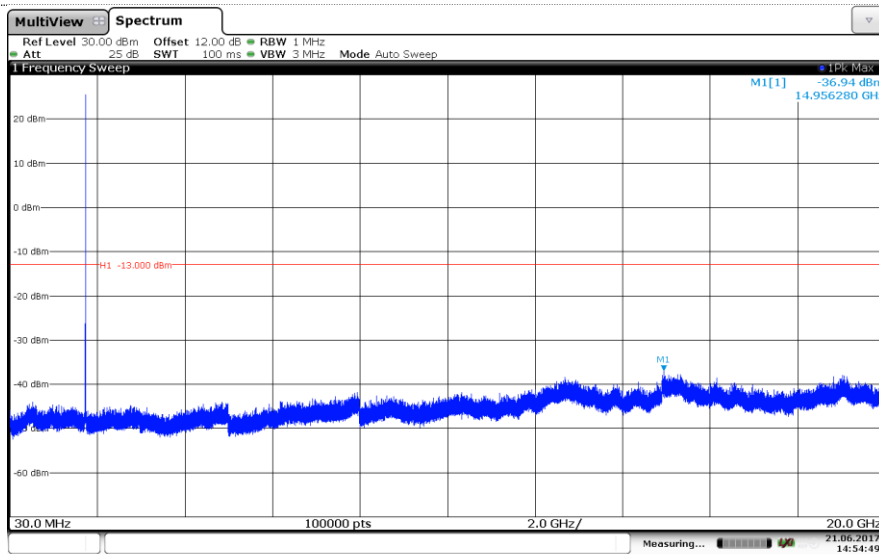

16QAM

Channel Low

Channel Mid

Channel High

LTE Band 4-5MHz QPSK

Channel Low

Channel Mid

Channel High

LTE Band 4-5MHz

16QAM

Channel Low

Channel Mid

Channel High

LTE Band 4-10MHz

QPSK

Channel Low

Channel Mid

Channel High

LTE Band 4-10MHz

16QAM

Channel Low

Channel Mid

Channel High

LTE Band 4-15MHz