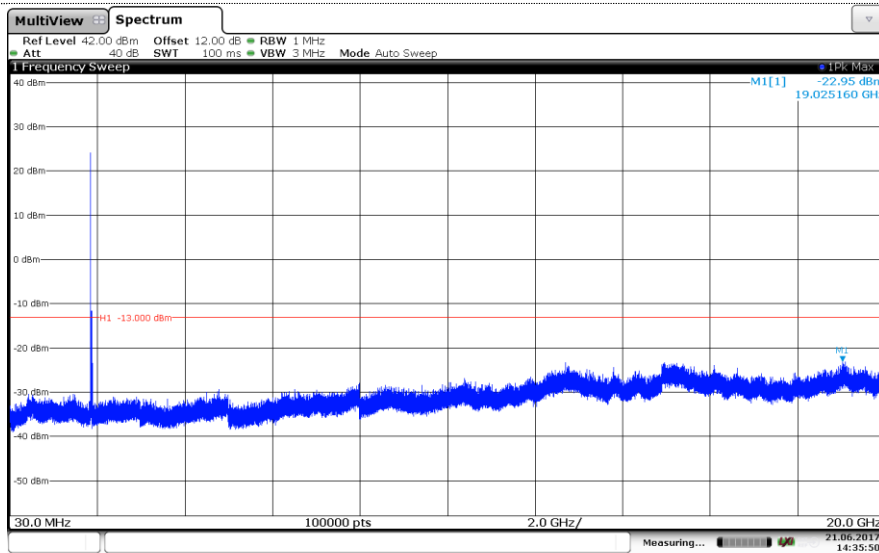

Channel Mid

Channel High

LTE Band 2-15MHz

16QAM

Channel Low

Channel Mid

Channel High

LTE Band 2-20MHz QPSK

Channel Low

Channel Mid

Channel High

LTE Band 2-20MHz

16QAM

Channel Low

Channel Mid

Channel High

LTE Band 4-1.4MHz

QPSK

Channel Low

Channel Mid

Channel High

LTE Band 4-1.4MHz

16QAM

Channel Low