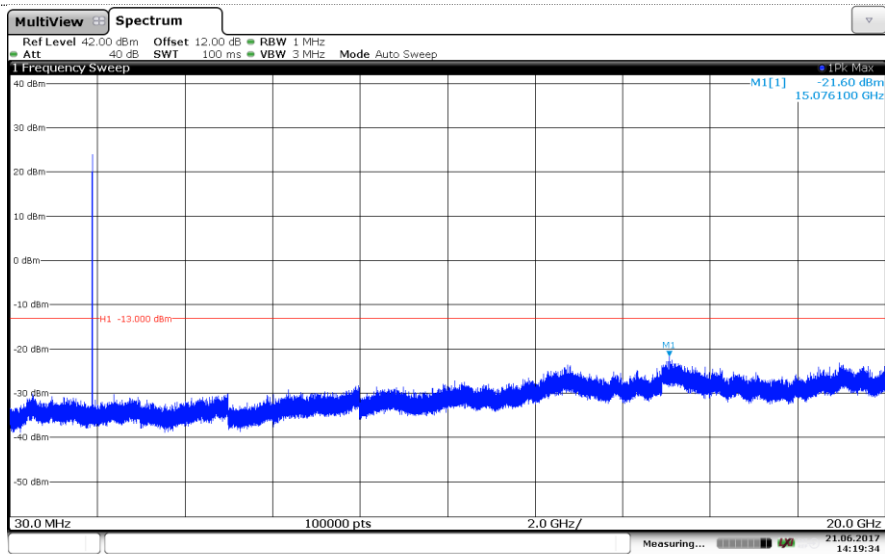

Channel High

LTE Band 2-5MHz 16QAM

Channel Low

Channel Mid

Channel High

LTE Band 2-10MHz QPSK

Channel Low

Channel Mid

Channel High

LTE Band 2-10MHz

16QAM

Channel Low

Channel Mid

Channel High

LTE Band 2-15MHz QPSK

Channel Low

Channel Mid

Channel High

LTE Band 2-15MHz

16QAM

Channel Low

Channel Mid

Channel High

LTE Band 2-20MHz QPSK