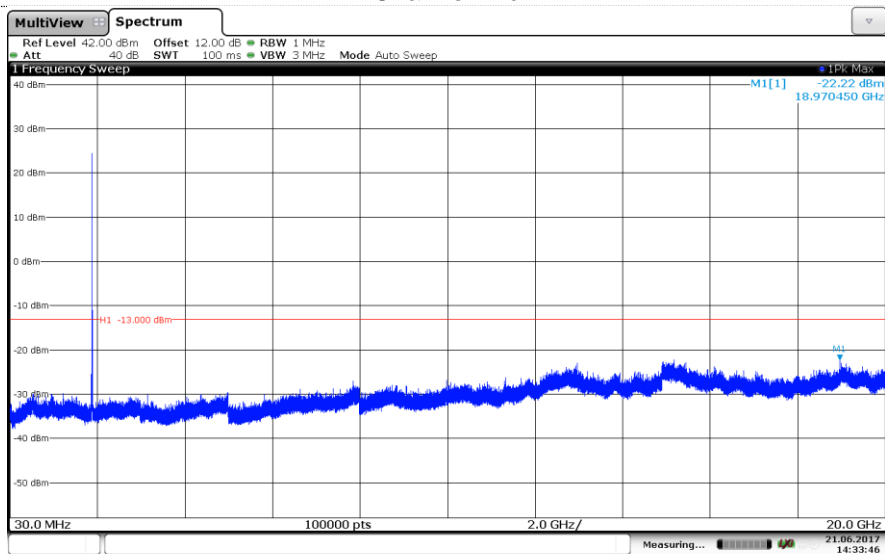

Channel High

LTE Band 2-5MHz 16QAM

Channel Low

Channel Mid

Channel High

LTE Band 2-10MHz QPSK

Channel Low

Channel Mid

Channel High

LTE Band 2-10MHz

16QAM

Channel Low

Channel Mid

Channel High

LTE Band 2-15MHz QPSK

Channel Low

Channel Mid

Channel High

LTE Band 2-15MHz

16QAM

Channel Low

Channel Mid

Channel High

LTE Band 2-20MHz QPSK

Channel Low

Channel Mid

Channel High

LTE Band 2-20MHz

16QAM

Channel Low

Channel Mid

Channel High