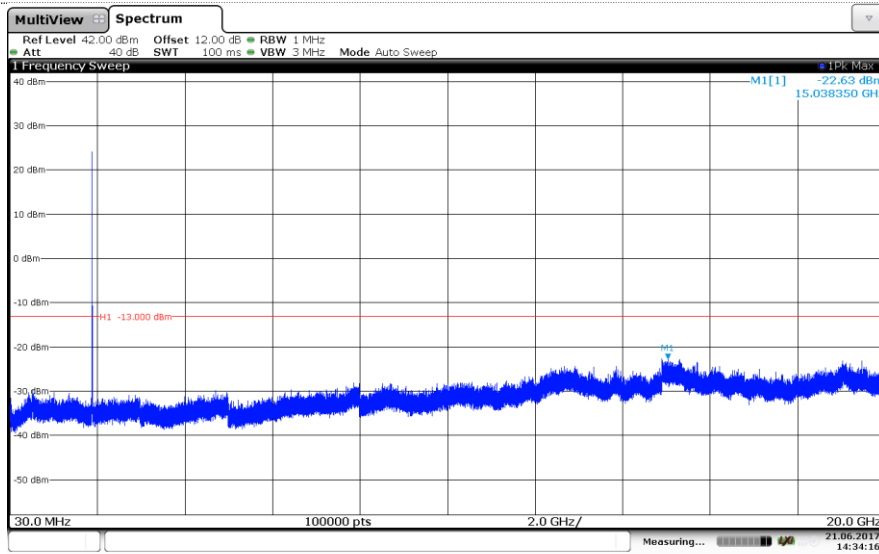

Channel High

LTE Band 2-10MHz

16QAM

Channel Low

Channel Mid

Channel High

LTE Band 2-15MHz QPSK

Channel Low

Channel Mid

Channel High

LTE Band 2-15MHz

16QAM

Channel Low

Channel Mid

Channel High

LTE Band 2-20MHz QPSK

Channel Low

Channel Mid

Channel High

LTE Band 2-20MHz

16QAM

Channel Low

Channel Mid

Channel High

LTE Band 4-1.4MHz

QPSK

Channel Low

Channel Mid

Channel High

LTE Band 4-1.4MHz

16QAM

Channel Low