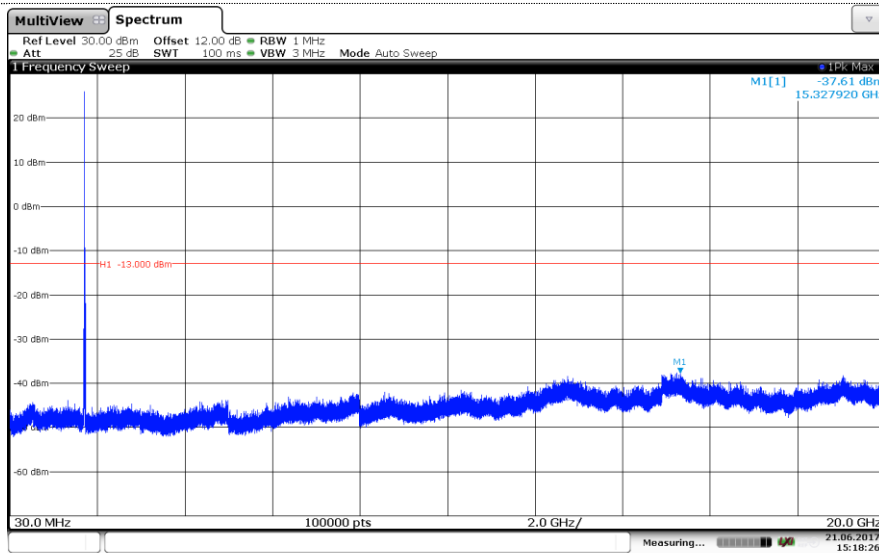

Channel Mid

Channel High

LTE Band 4-10MHz

16QAM

Channel Low

Channel Mid

Channel High

LTE Band 4-15MHz

QPSK

Channel Low

Channel Mid

Channel High

LTE Band 4-15MHz

16QAM

Channel Low

Channel Mid

Channel High

LTE Band 4-20MHz

QPSK

Channel Low

Channel Mid

Channel High

LTE Band 4-20MHz

16QAM