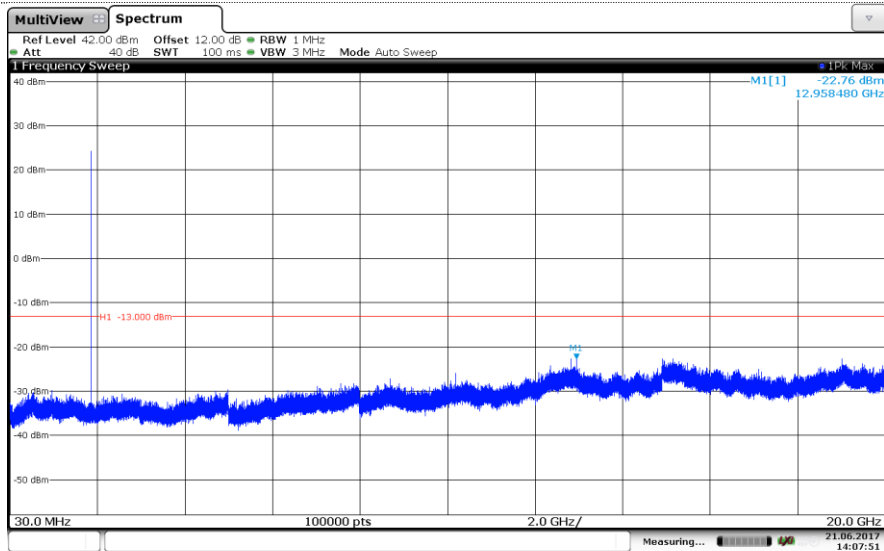

LTE Band 2-1.4MHz

QPSK

Channel Low

Channel Mid

Channel High

LTE Band 2-1.4MHz

16QAM

Channel Low

Channel Mid

Channel High

LTE Band 2-3MHz

QPSK

Channel Low

Channel Mid

Channel High

LTE Band 2-3MHz