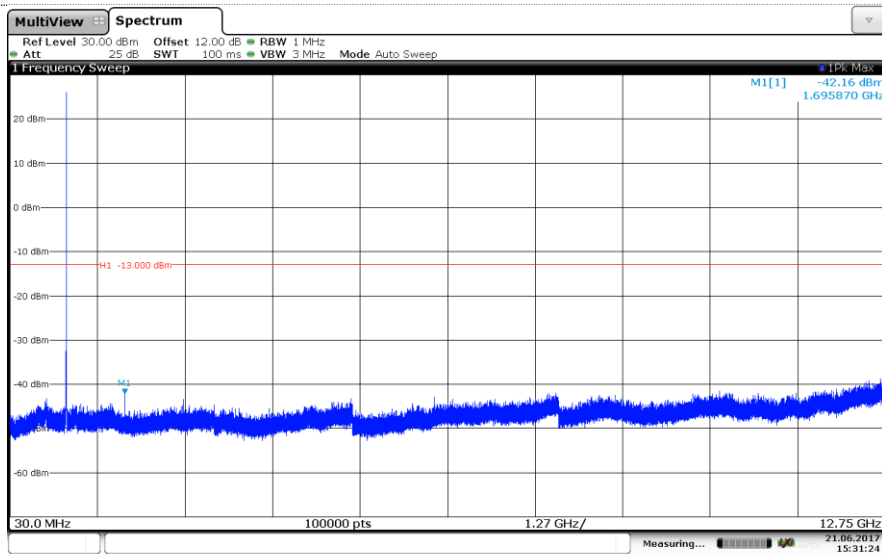

Channel High

LTE Band 4-20MHz

QPSK

Channel Low

Channel Mid

Channel High

LTE Band 4-20MHz

16QAM

Channel Low

Channel Mid

Channel High

LTE Band 5-1.4MHz QPSK

Channel Low

Channel Mid

Channel High

LTE Band 5-1.4MHz

16QAM

Channel Low

Channel Mid

Channel High

LTE Band 5-3MHz

QPSK

Channel Low

Channel Mid