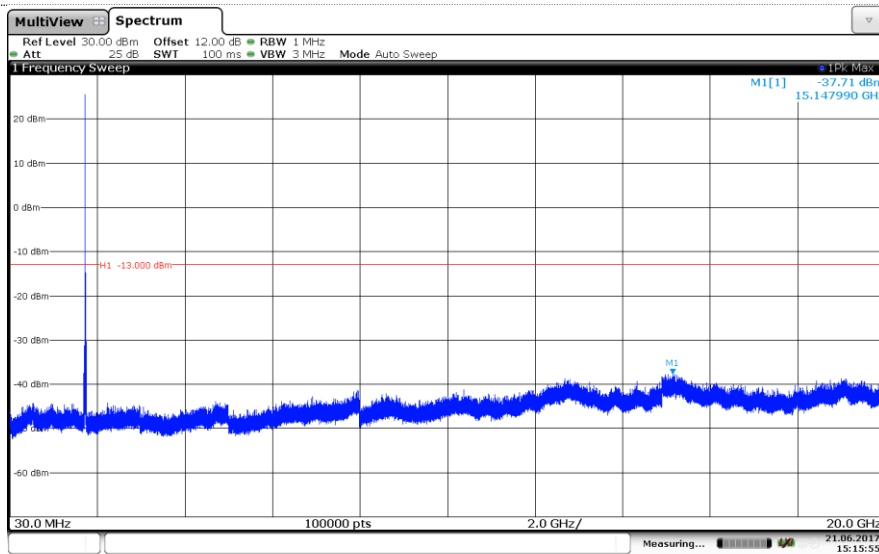

Channel Mid

Channel High

LTE Band 4-10MHz

16QAM

Channel Low

Channel Mid

Channel High

LTE Band 4-15MHz

QPSK

Channel Low

Channel Mid

Channel High

LTE Band 4-15MHz

16QAM

Channel Low

Channel Mid

Channel High

LTE Band 4-20MHz

QPSK

Channel Low

Channel Mid

Channel High

LTE Band 4-20MHz

16QAM