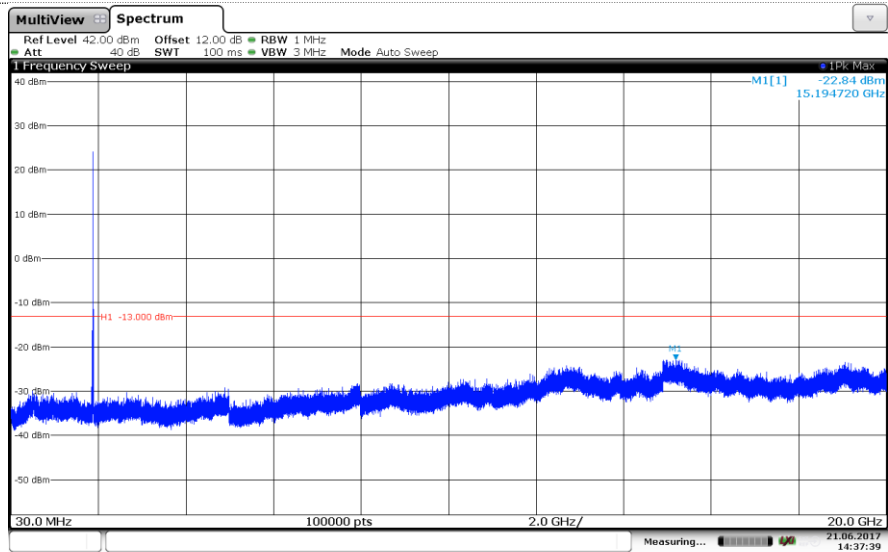

Channel High

LTE Band 2-10MHz

16QAM

Channel Low

Channel Mid

Channel High

LTE Band 2-15MHz QPSK

Channel Low

Channel Mid

Channel High

LTE Band 2-15MHz

16QAM

Channel Low

Channel Mid

Channel High

LTE Band 2-20MHz QPSK

Channel Low

Channel Mid

Channel High

LTE Band 2-20MHz

16QAM

Channel Low

Channel Mid

Channel High

LTE Band 4-1.4MHz

QPSK

Channel Low

Channel Mid

Channel High

LTE Band 4-1.4MHz

16QAM

Channel Low