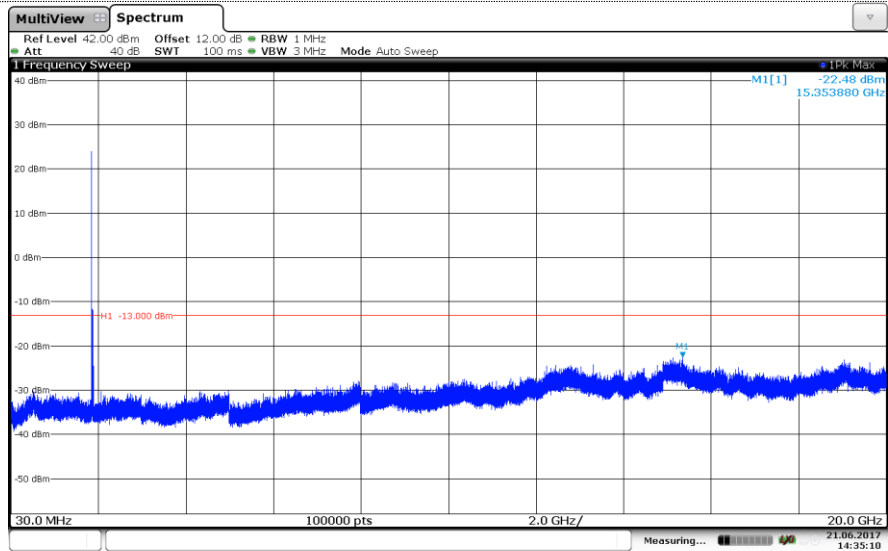

Channel High

LTE Band 2-10MHz

16QAM

Channel Low

Channel Mid

Channel High

LTE Band 2-15MHz QPSK

Channel Low

Channel Mid

Channel High

LTE Band 2-15MHz

16QAM

Channel Low

Channel Mid

Channel High

LTE Band 2-20MHz QPSK

Channel Low

Channel Mid

Channel High

LTE Band 2-20MHz

16QAM

Channel Low

Channel Mid

Channel High

LTE Band 4-1.4MHz

QPSK

Channel Low

Channel Mid

Channel High

LTE Band 4-1.4MHz

16QAM

Channel Low