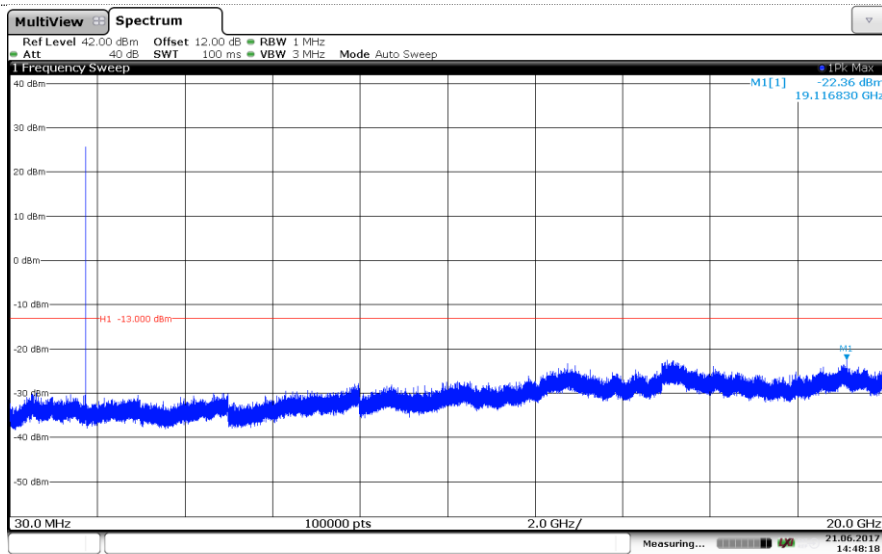

LTE Band 4-1.4MHz

QPSK

Channel Low

Channel Mid

Channel High

LTE Band 4-1.4MHz

16QAM

Channel Low

Channel Mid

Channel High

LTE Band 4-3MHz

QPSK

Channel Low

Channel Mid

Channel High

LTE Band 4-3MHz

16QAM

Channel Low

Channel Mid

Channel High

LTE Band 4-5MHz QPSK

Channel Low

Channel Mid

Channel High