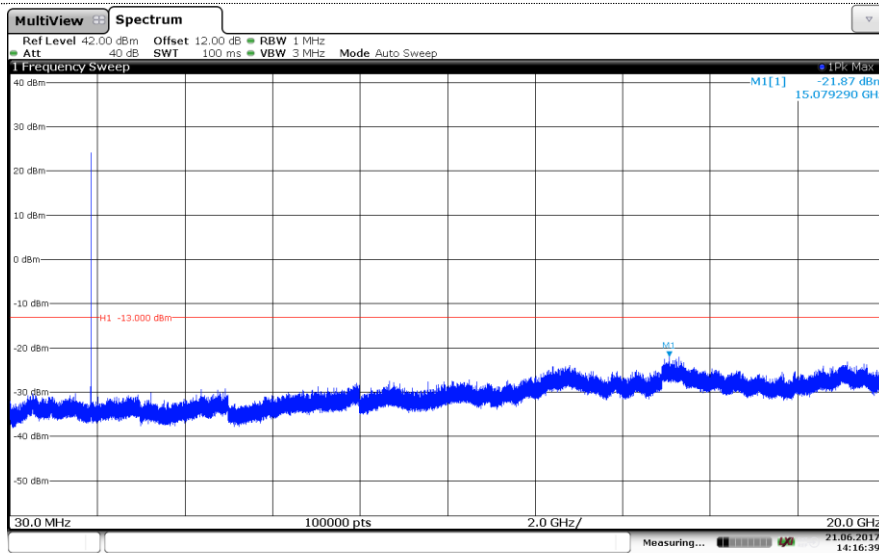

Channel Mid

Channel High

LTE Band 2-3MHz

QPSK

Channel Low

Channel Mid

Channel High

LTE Band 2-3MHz

16QAM

Channel Low

Channel Mid

Channel High

LTE Band 2-5MHz

QPSK

Channel Low

Channel Mid

Channel High

LTE Band 2-5MHz 16QAM

Channel Low

Channel Mid

Channel High

LTE Band 2-10MHz QPSK

Channel Low

Channel Mid

Channel High

LTE Band 2-10MHz

16QAM

Channel Low

Channel Mid

Channel High

LTE Band 2-15MHz QPSK

Channel Low