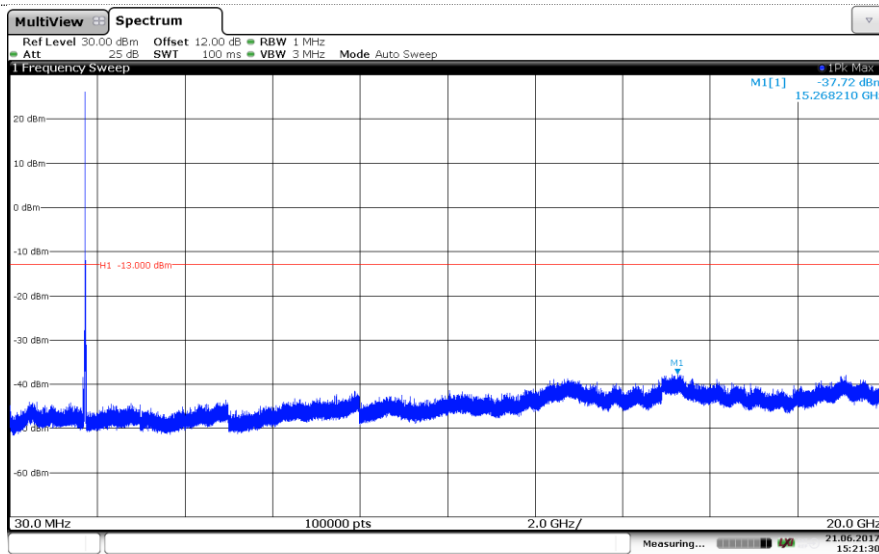

QPSK

Channel Low

Channel Mid

Channel High

LTE Band 4-15MHz

16QAM

Channel Low

Channel Mid

Channel High

LTE Band 4-20MHz

QPSK

Channel Low

Channel Mid

Channel High

LTE Band 4-20MHz

16QAM

Channel Low

Channel Mid

Channel High

LTE Band 5-1.4MHz QPSK

Channel Low

Channel Mid

Channel High

LTE Band 5-1.4MHz