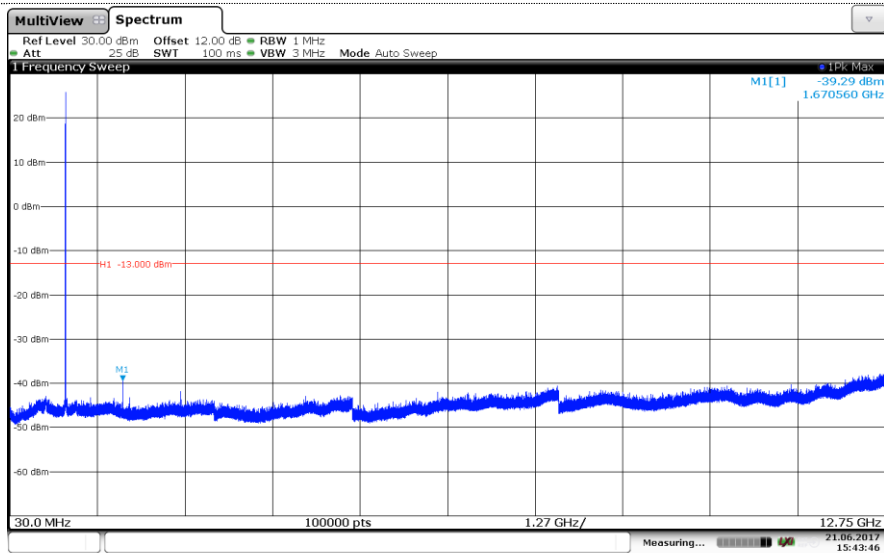

Channel Low

Channel Mid

Channel High

LTE Band 5-1.4MHz QPSK

Channel Low

Channel Mid

Channel High

LTE Band 5-1.4MHz

16QAM

Channel Low

Channel Mid

Channel High

LTE Band 5-3MHz

QPSK

Channel Low

Channel Mid

Channel High

LTE Band 5-3MHz

16QAM

Channel Low

Channel Mid

Channel High

LTE Band 5-5MHz QPSK

Channel Low