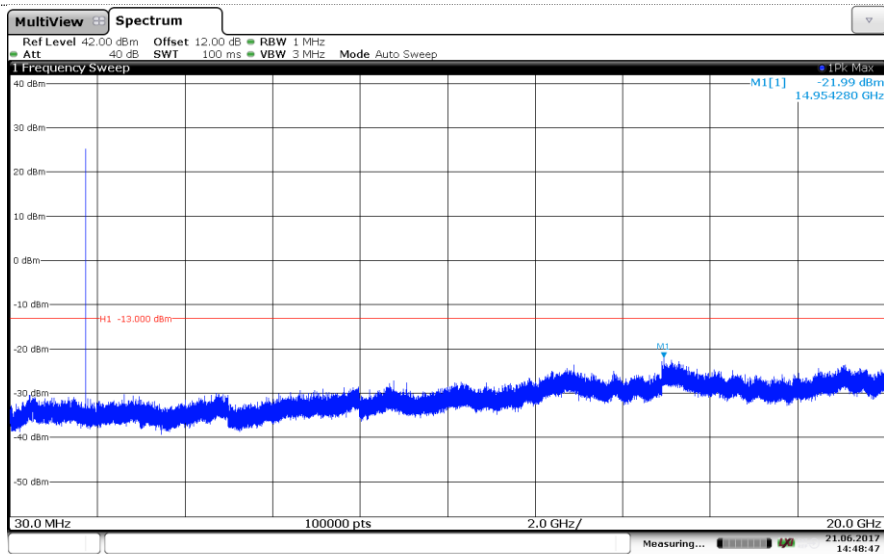

LTE Band 4-1.4MHz

QPSK

Channel Low

Channel Mid

Channel High

LTE Band 4-1.4MHz

16QAM

Channel Low

Channel Mid

Channel High

LTE Band 4-3MHz

QPSK

Channel Low

Channel Mid

Channel High

LTE Band 4-3MHz

16QAM

Channel Low

Channel Mid

Channel High

LTE Band 4-5MHz QPSK

Channel Low

Channel Mid

Channel High