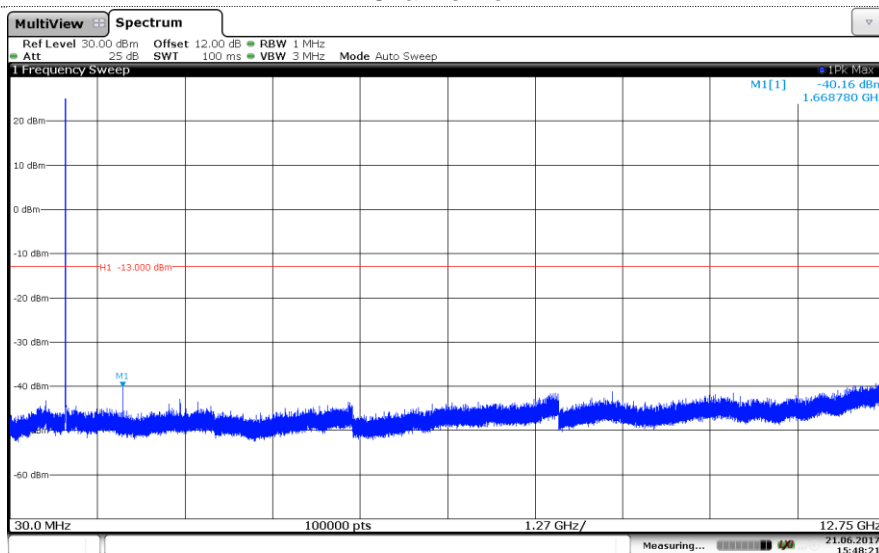

Channel High

LTE Band 5-3MHz

16QAM

Channel Low

Channel Mid

Channel High

LTE Band 5-5MHz QPSK

Channel Low

Channel Mid

Channel High

LTE Band 5-5MHz

16QAM

Channel Low

Channel Mid

Channel High

LTE Band 5-10MHz

QPSK

Channel Low

Channel Mid

Channel High

LTE Band 5-10MHz

16QAM

Channel Low

Channel Mid