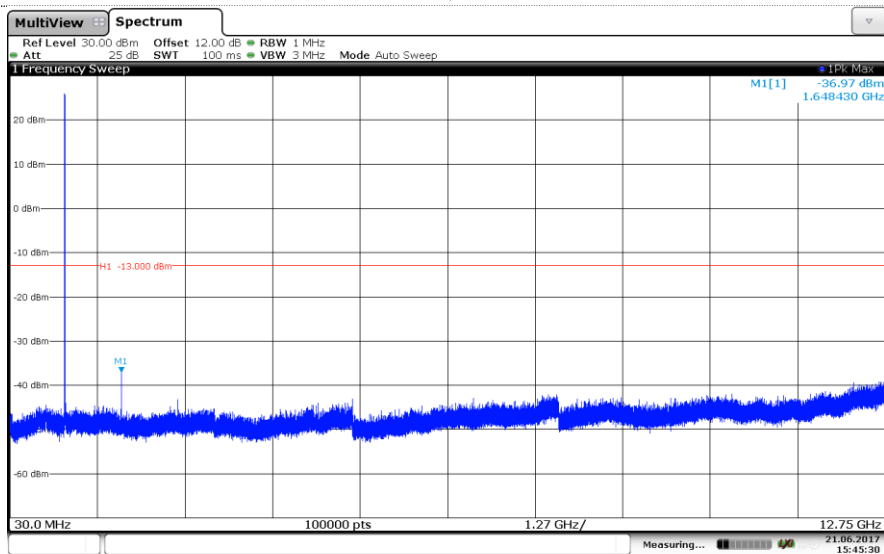

Channel Low

Channel Mid

Channel High

LTE Band 5-1.4MHz QPSK

Channel Low

Channel Mid

Channel High

LTE Band 5-1.4MHz

16QAM

Channel Low

Channel Mid

Channel High

LTE Band 5-3MHz

QPSK

Channel Low

Channel Mid

Channel High

LTE Band 5-3MHz

16QAM

Channel Low

Channel Mid

Channel High

LTE Band 5-5MHz QPSK

Channel Low