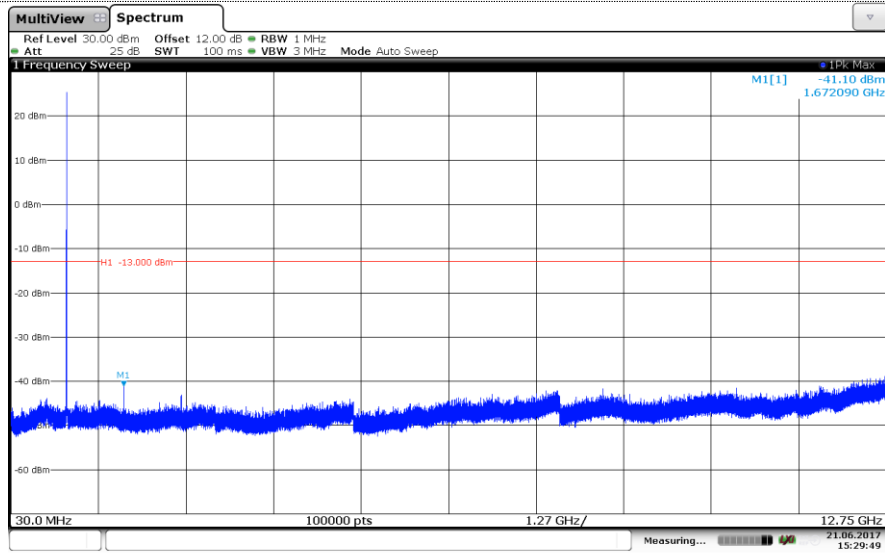

Channel High

LTE Band 4-20MHz

QPSK

Channel Low

Channel Mid

Channel High

LTE Band 4-20MHz

16QAM

Channel Low

Channel Mid

Channel High

LTE Band 5-1.4MHz QPSK

Channel Low

Channel Mid

Channel High

LTE Band 5-1.4MHz

16QAM

Channel Low

Channel Mid

Channel High

LTE Band 5-3MHz

QPSK

Channel Low

Channel Mid