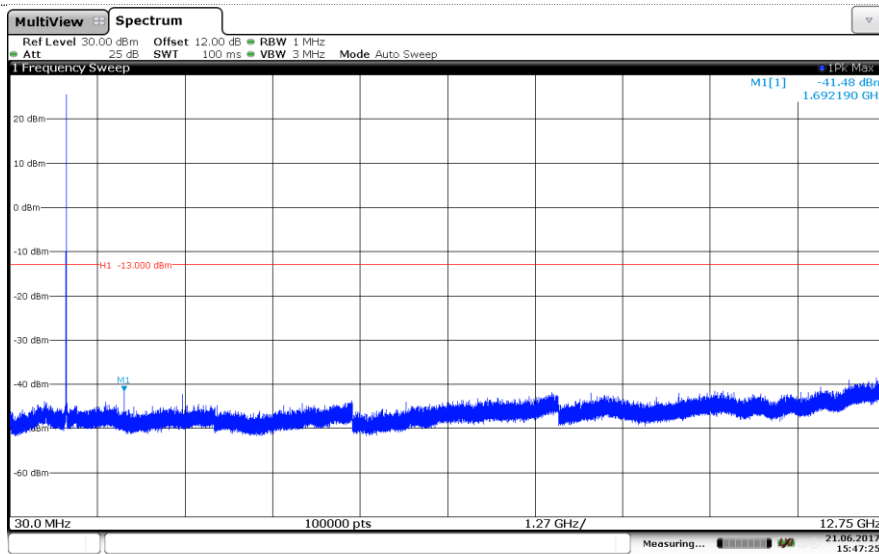

Channel Low

Channel Mid

Channel High

LTE Band 5-1.4MHz QPSK

Channel Low

Channel Mid

Channel High

LTE Band 5-1.4MHz

16QAM

Channel Low

Channel Mid

Channel High

LTE Band 5-3MHz

QPSK

Channel Low

Channel Mid

Channel High

LTE Band 5-3MHz

16QAM

Channel Low

Channel Mid

Channel High

LTE Band 5-5MHz QPSK

Channel Low