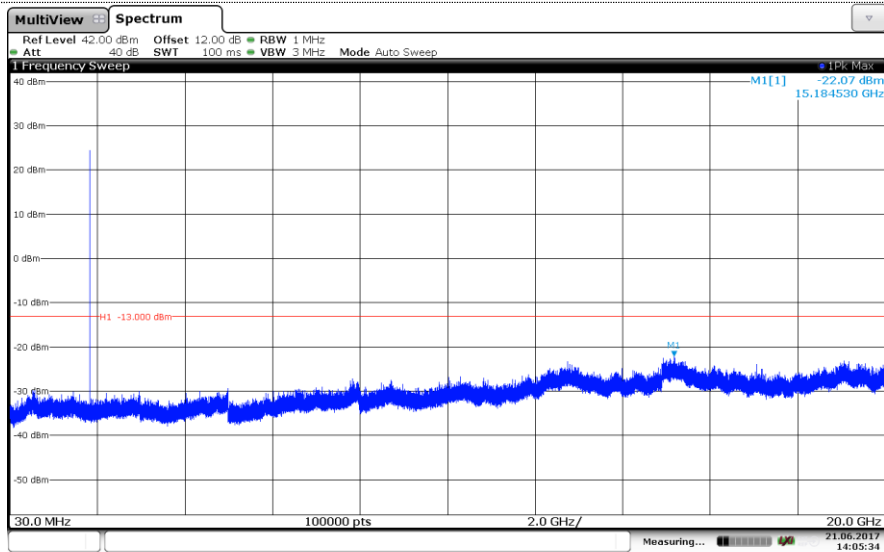

LTE Band 2-1.4MHz

QPSK

Channel Low

Channel Mid

Channel High

LTE Band 2-1.4MHz

16QAM

Channel Low

Channel Mid

Channel High

LTE Band 2-3MHz

QPSK

Channel Low

Channel Mid

Channel High

LTE Band 2-3MHz