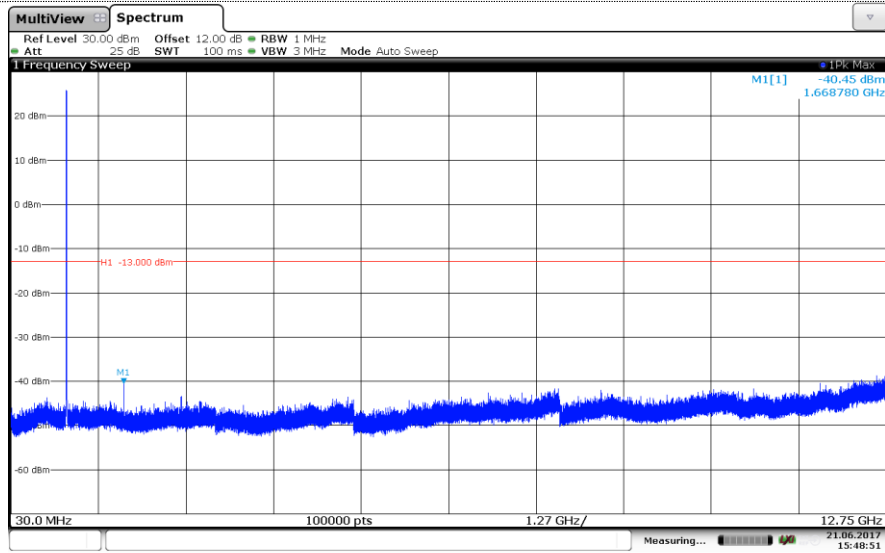

16QAM

Channel Low

Channel Mid

Channel High

LTE Band 5-3MHz

QPSK

Channel Low

Channel Mid

Channel High

LTE Band 5-3MHz

16QAM

Channel Low

Channel Mid

Channel High

LTE Band 5-5MHz QPSK

Channel Low

Channel Mid

Channel High

LTE Band 5-5MHz

16QAM

Channel Low

Channel Mid

Channel High

LTE Band 5-10MHz