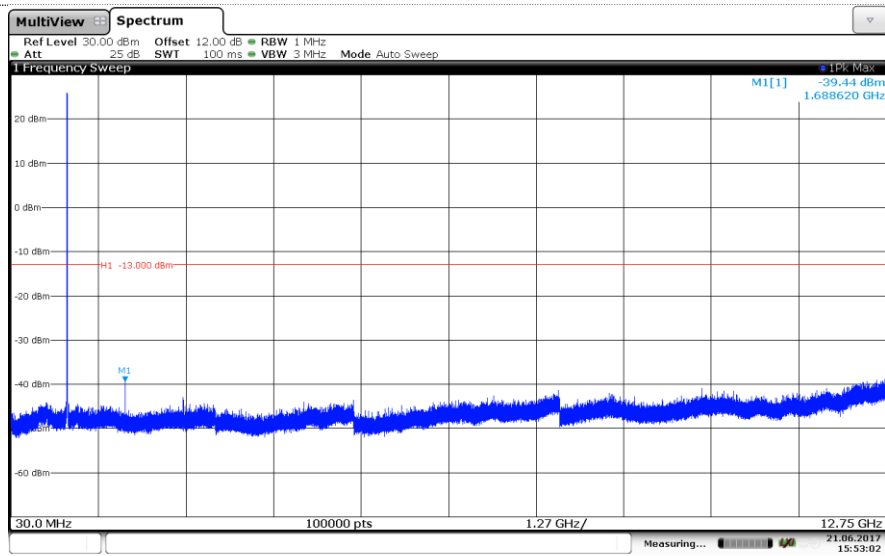

Channel High

LTE Band 5-3MHz

16QAM

Channel Low

Channel Mid

Channel High

LTE Band 5-5MHz QPSK

Channel Low

Channel Mid

Channel High

LTE Band 5-5MHz

16QAM

Channel Low

Channel Mid

Channel High

LTE Band 5-10MHz