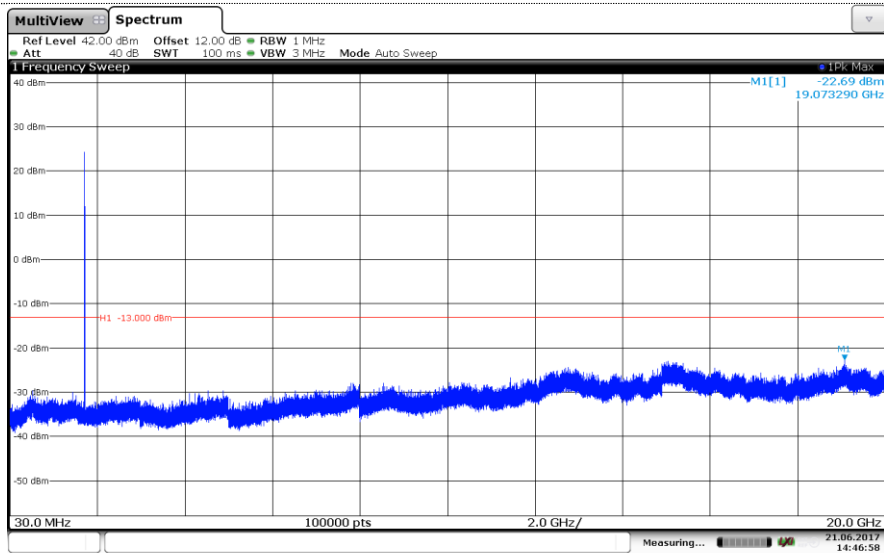

LTE Band 4-1.4MHz

QPSK

Channel Low

Channel Mid

Channel High

LTE Band 4-1.4MHz

16QAM

Channel Low

Channel Mid

Channel High

LTE Band 4-3MHz

QPSK

Channel Low

Channel Mid

Channel High

LTE Band 4-3MHz

16QAM

Channel Low

Channel Mid

Channel High

LTE Band 4-5MHz QPSK

Channel Low

Channel Mid

Channel High