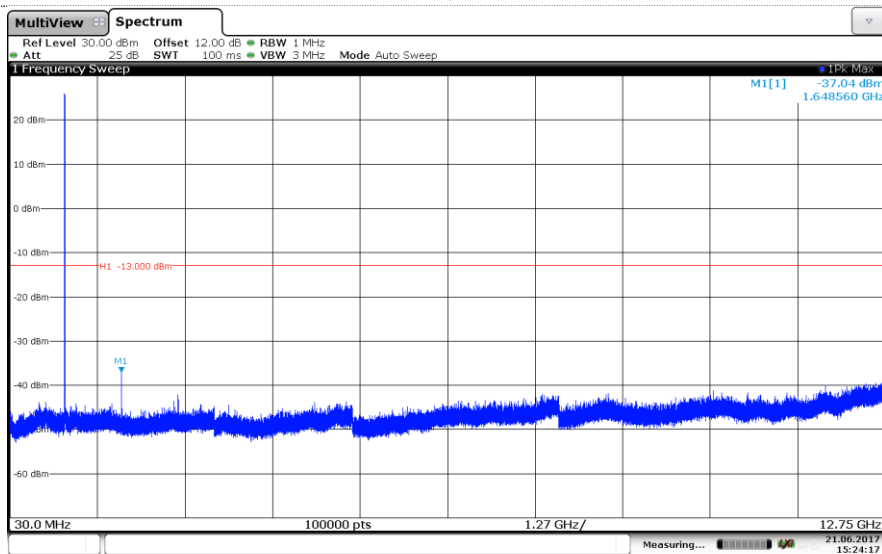

Channel High

LTE Band 4-20MHz

QPSK

Channel Low

Channel Mid

Channel High

LTE Band 4-20MHz

16QAM

Channel Low

Channel Mid

Channel High

LTE Band 5-1.4MHz QPSK

Channel Low

Channel Mid

Channel High

LTE Band 5-1.4MHz

16QAM

Channel Low

Channel Mid

Channel High

LTE Band 5-3MHz

QPSK

Channel Low

Channel Mid