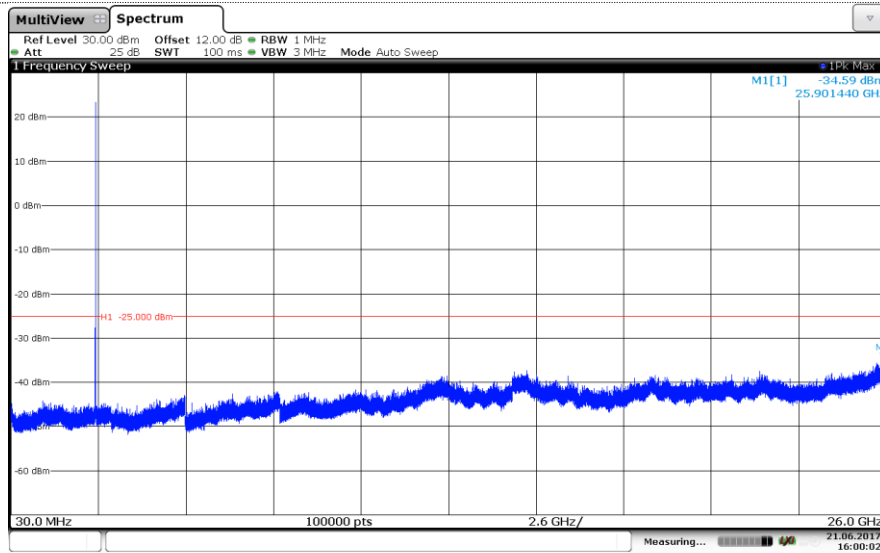

Channel Mid

Channel High

LTE Band 5-5MHz

16QAM

Channel Low

Channel Mid

Channel High

LTE Band 5-10MHz

QPSK

Channel Low

Channel Mid

Channel High

LTE Band 5-10MHz

16QAM

Channel Low

Channel Mid

Channel High

LTE Band 7-5MHz

QPSK

Channel Low

Channel Mid

Channel High

LTE Band 7-5MHz

16QAM