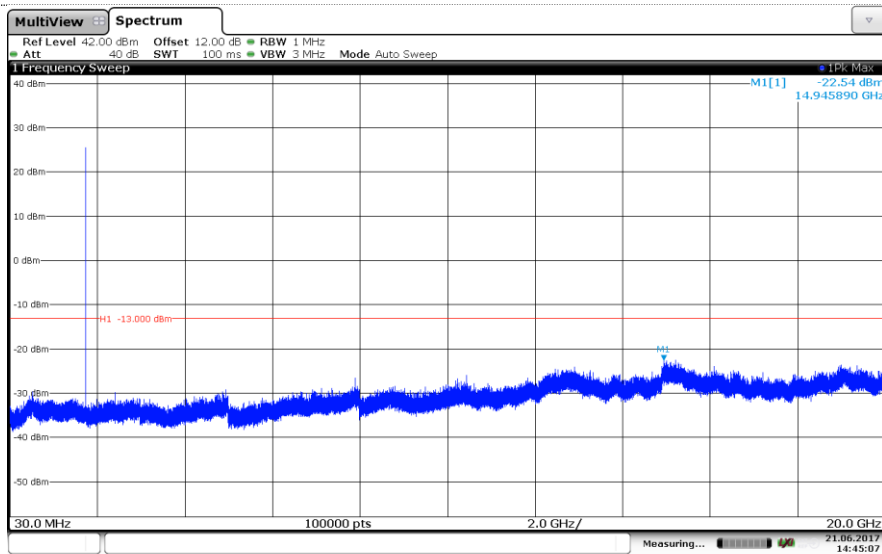

Channel Low

Channel Mid

Channel High

LTE Band 2-20MHz

16QAM

Channel Low

Channel Mid

Channel High

LTE Band 4-1.4MHz

QPSK

Channel Low

Channel Mid

Channel High

LTE Band 4-1.4MHz

16QAM

Channel Low

Channel Mid

Channel High

LTE Band 4-3MHz

QPSK

Channel Low

Channel Mid

Channel High

LTE Band 4-3MHz