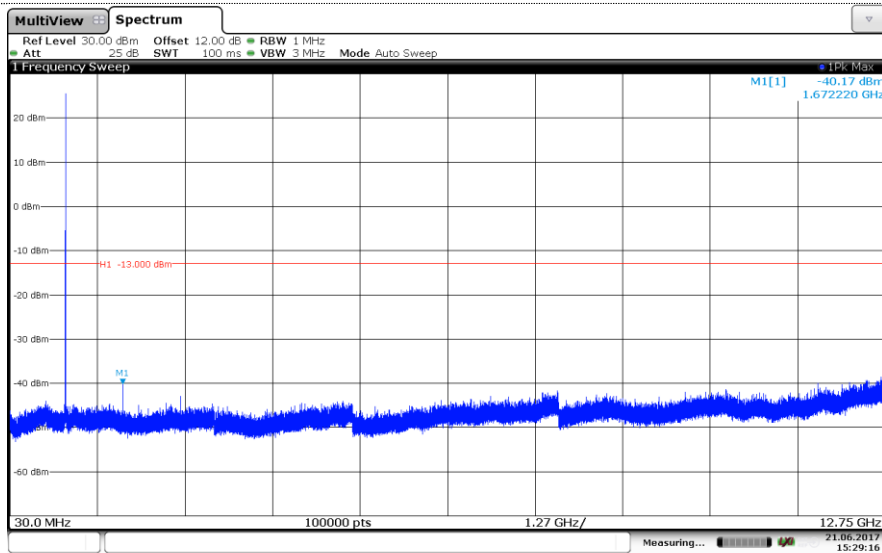

Channel High

LTE Band 4-20MHz

QPSK

Channel Low

Channel Mid

Channel High

LTE Band 4-20MHz

16QAM

Channel Low

Channel Mid

Channel High

LTE Band 5-1.4MHz QPSK

Channel Low

Channel Mid

Channel High

LTE Band 5-1.4MHz

16QAM

Channel Low

Channel Mid

Channel High

LTE Band 5-3MHz

QPSK

Channel Low

Channel Mid