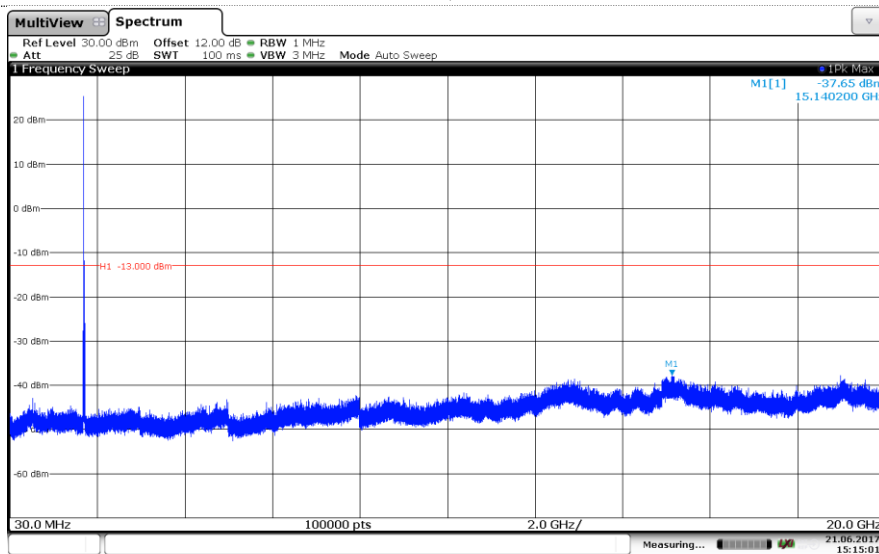

Channel Mid

Channel High

LTE Band 4-10MHz

16QAM

Channel Low

Channel Mid

Channel High

LTE Band 4-15MHz

QPSK

Channel Low

Channel Mid

Channel High

LTE Band 4-15MHz

16QAM

Channel Low

Channel Mid

Channel High

LTE Band 4-20MHz

QPSK

Channel Low

Channel Mid

Channel High

LTE Band 4-20MHz

16QAM