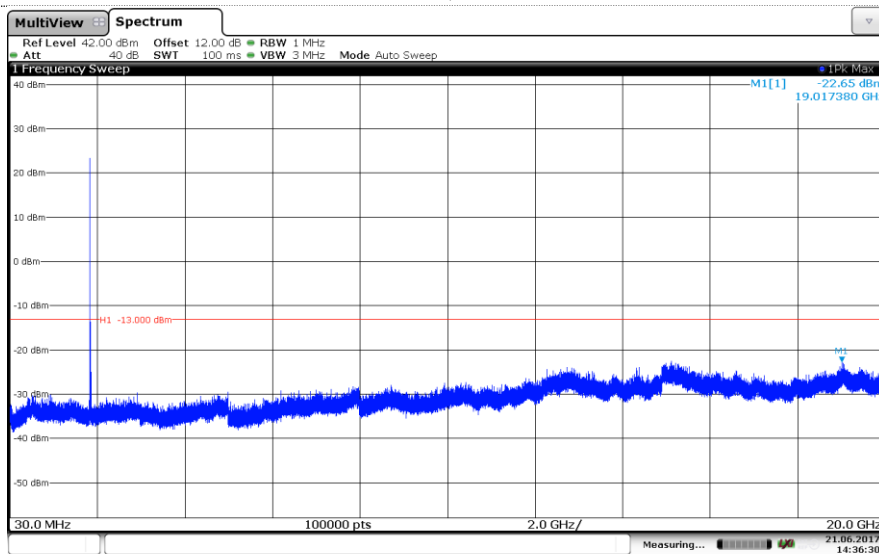

Channel Mid

Channel High

LTE Band 2-15MHz

16QAM

Channel Low

Channel Mid

Channel High

LTE Band 2-20MHz QPSK

Channel Low

Channel Mid

Channel High

LTE Band 2-20MHz

16QAM

Channel Low

Channel Mid

Channel High

LTE Band 4-1.4MHz

QPSK

Channel Low

Channel Mid

Channel High

LTE Band 4-1.4MHz

16QAM

Channel Low