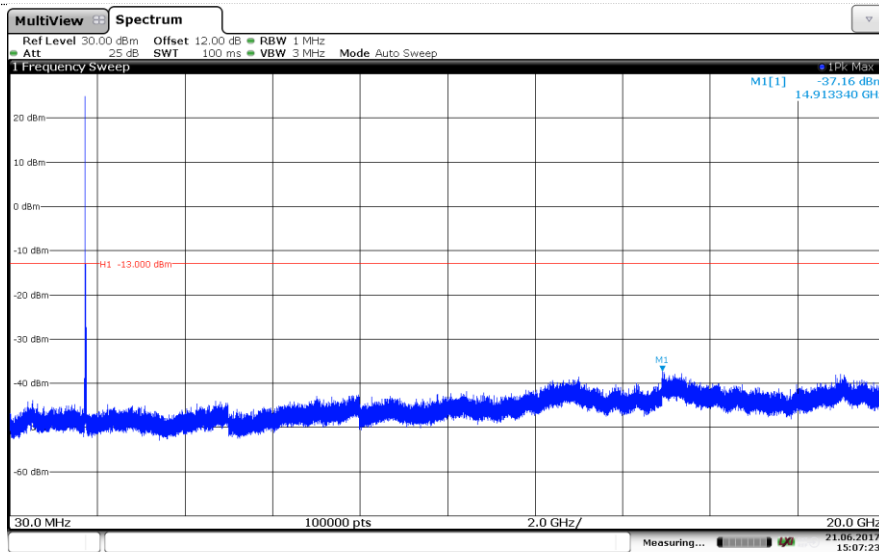

16QAM

Channel Low

Channel Mid

Channel High

LTE Band 4-5MHz QPSK

Channel Low

Channel Mid

Channel High

LTE Band 4-5MHz

16QAM

Channel Low

Channel Mid

Channel High

LTE Band 4-10MHz

QPSK

Channel Low

Channel Mid

Channel High

LTE Band 4-10MHz

16QAM

Channel Low

Channel Mid

Channel High

LTE Band 4-15MHz