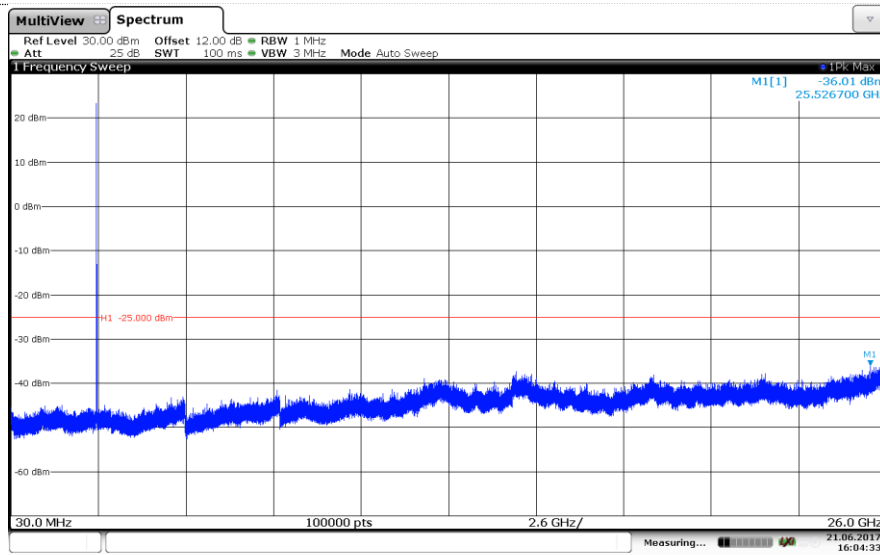

QPSK

Channel Low

Channel Mid

Channel High

LTE Band 5-10MHz

16QAM

Channel Low

Channel Mid

Channel High

LTE Band 7-5MHz

QPSK

Channel Low

Channel Mid

Channel High

LTE Band 7-5MHz

16QAM

Channel Low

Channel Mid

Channel High