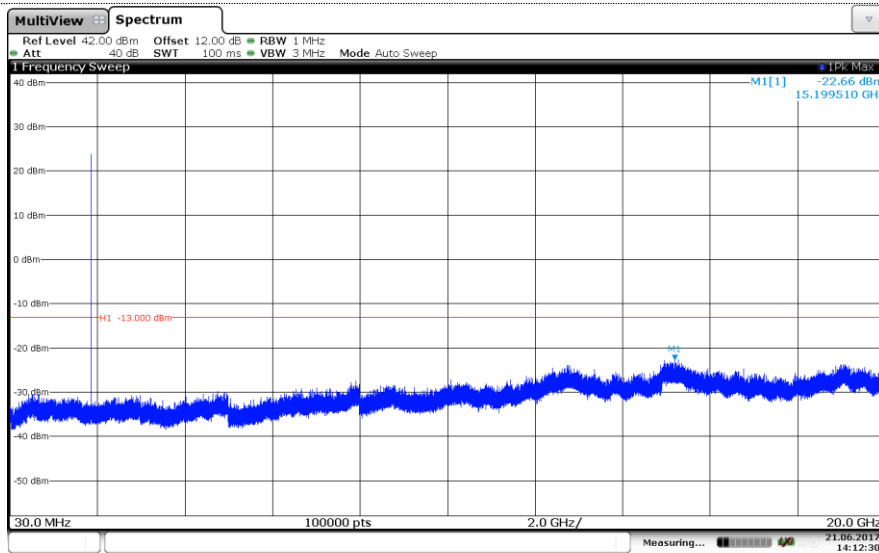

LTE Band 2-1.4MHz

QPSK

Channel Low

Channel Mid

Channel High

LTE Band 2-1.4MHz

16QAM

Channel Low

Channel Mid

Channel High

LTE Band 2-3MHz

QPSK

Channel Low

Channel Mid

Channel High

LTE Band 2-3MHz

16QAM

Channel Low

Channel Mid

Channel High

LTE Band 2-5MHz

QPSK

Channel Low

Channel Mid

Channel High

LTE Band 2-5MHz 16QAM

Channel Low

Channel Mid

Channel High

LTE Band 2-10MHz QPSK

Channel Low

Channel Mid