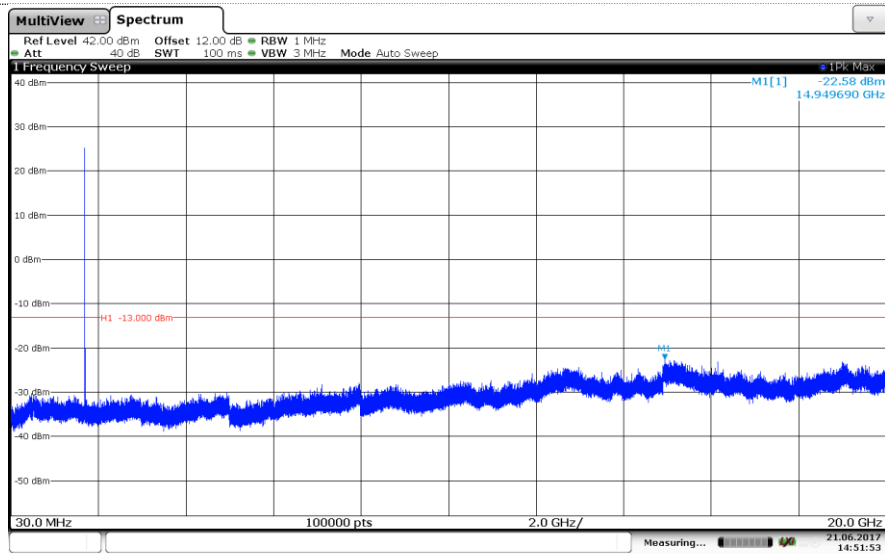

Channel Mid

Channel High

LTE Band 4-3MHz

QPSK

Channel Low

Channel Mid

Channel High

LTE Band 4-3MHz

16QAM

Channel Low

Channel Mid

Channel High

LTE Band 4-5MHz QPSK

Channel Low

Channel Mid

Channel High

LTE Band 4-5MHz

16QAM

Channel Low

Channel Mid

Channel High

LTE Band 4-10MHz

QPSK

Channel Low