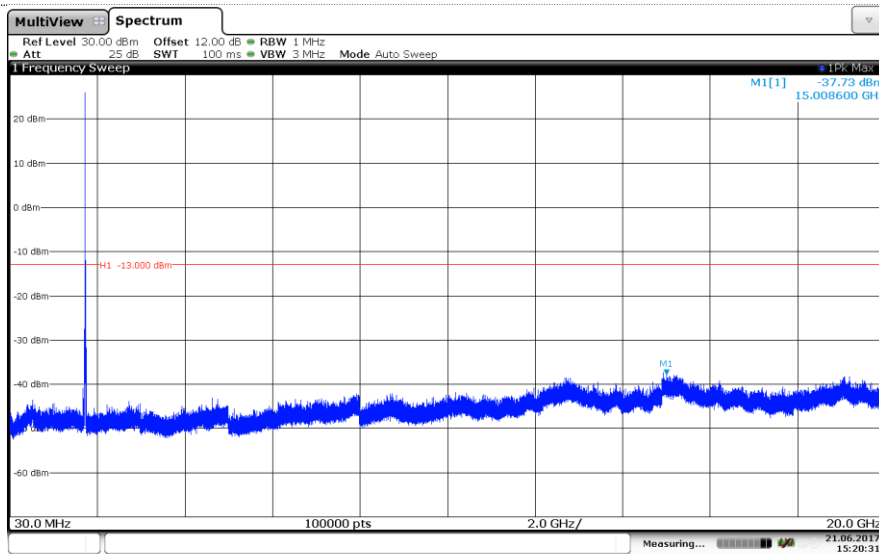

QPSK

Channel Low

Channel Mid

Channel High

LTE Band 4-15MHz

16QAM

Channel Low

Channel Mid

Channel High

LTE Band 4-20MHz

QPSK

Channel Low

Channel Mid

Channel High

LTE Band 4-20MHz

16QAM

Channel Low

Channel Mid

Channel High

LTE Band 5-1.4MHz QPSK

Channel Low

Channel Mid

Channel High

LTE Band 5-1.4MHz