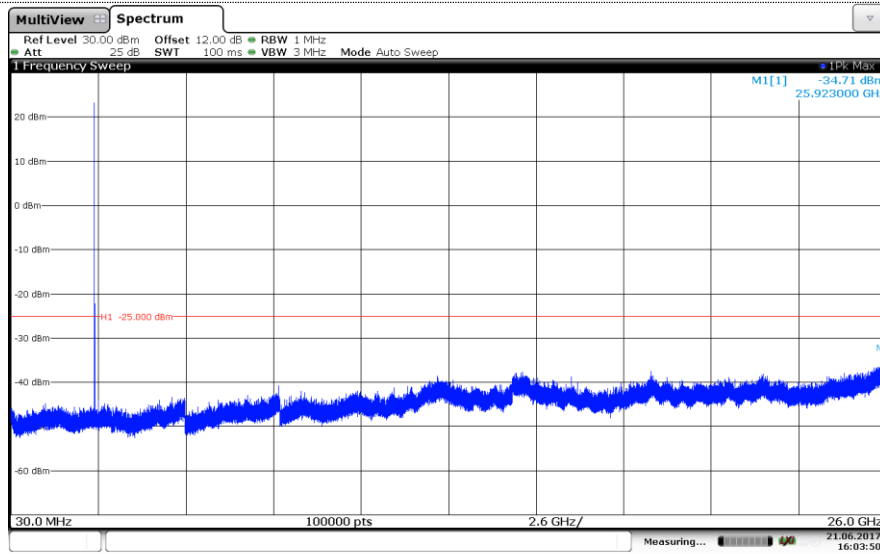

Channel Mid

Channel High

LTE Band 5-5MHz

16QAM

Channel Low

Channel Mid

Channel High

LTE Band 5-10MHz

QPSK

Channel Low

Channel Mid

Channel High

LTE Band 5-10MHz

16QAM

Channel Low

Channel Mid

Channel High

LTE Band 7-5MHz

QPSK

Channel Low

Channel Mid

Channel High

LTE Band 7-5MHz

16QAM

Channel Low

Channel Mid

Channel High