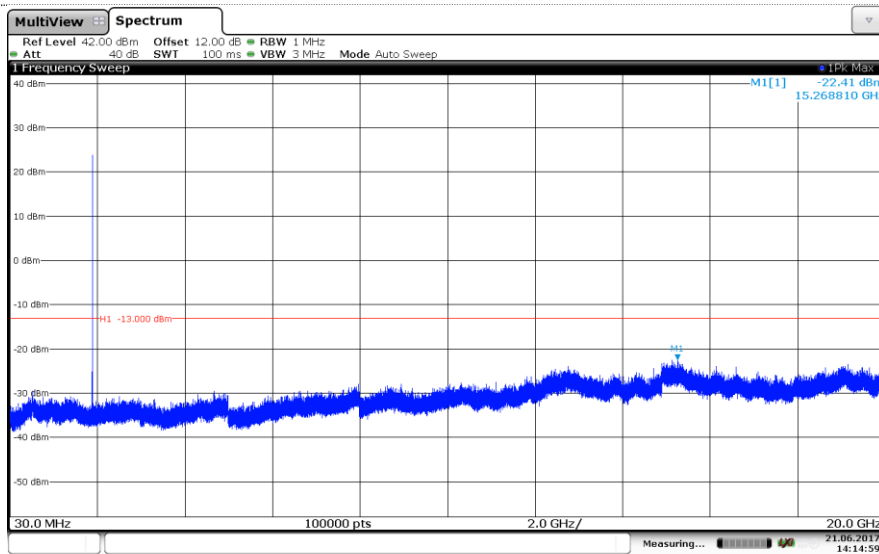

LTE Band 2-1.4MHz

QPSK

Channel Low

Channel Mid

Channel High

LTE Band 2-1.4MHz

16QAM

Channel Low

Channel Mid

Channel High

LTE Band 2-3MHz

QPSK

Channel Low

Channel Mid

Channel High

LTE Band 2-3MHz

16QAM

Channel Low

Channel Mid

Channel High

LTE Band 2-5MHz

QPSK

Channel Low

Channel Mid

Channel High

LTE Band 2-5MHz 16QAM

Channel Low

Channel Mid

Channel High

LTE Band 2-10MHz QPSK

Channel Low

Channel Mid