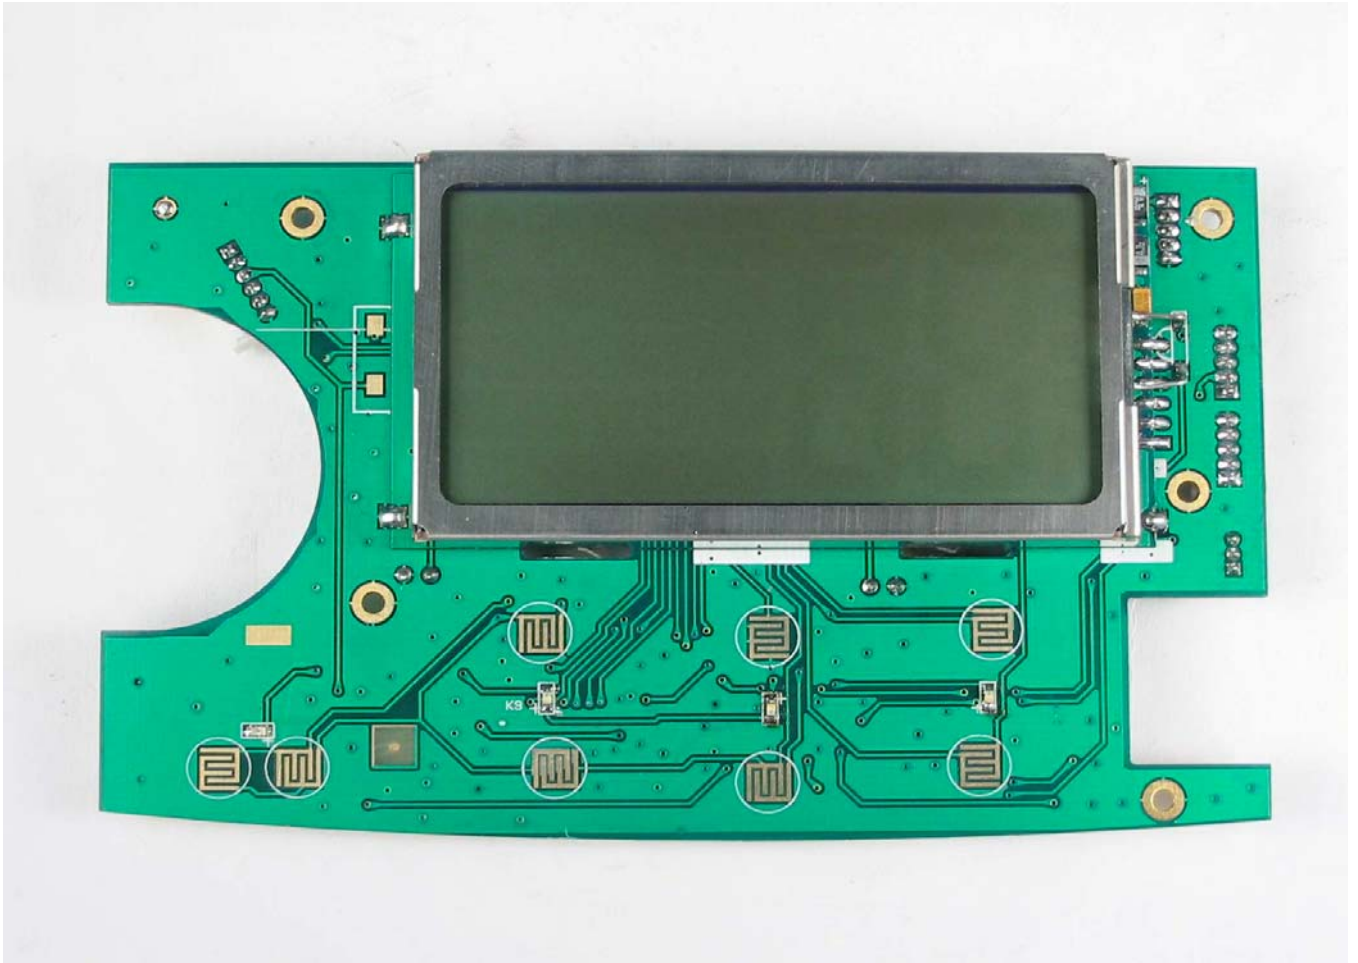

INTERNAL PHOTOGRAPHS OF EQUIPMENT FOR RAY54 FOR VHF RADIO

PHOTOGRAPHS OF EQUIPMENT

2nd top&gps filter top unit and assembly view

PHOTOGRAPHS OF EQUIPMENT

2nd unit bottom view

PHOTOGRAPHS OF EQUIPMENT

cpu and lcd unit top view

PHOTOGRAPHS OF EQUIPMENT

cpu and lcd unit Bottom view

PHOTOGRAPHS OF EQUIPMENT

cpu unit bottom and assembly

PHOTOGRAPHS OF EQUIPMENT

gps filter unit bottom view

PHOTOGRAPHS OF EQUIPMENT

gps filter unit bottom view-1

PHOTOGRAPHS OF EQUIPMENT

mic unit bottom view

PHOTOGRAPHS OF EQUIPMENT

mic unit top view

PHOTOGRAPHS OF EQUIPMENT

rf unit bottom view

rf unit top and assembly view

rf unit top view