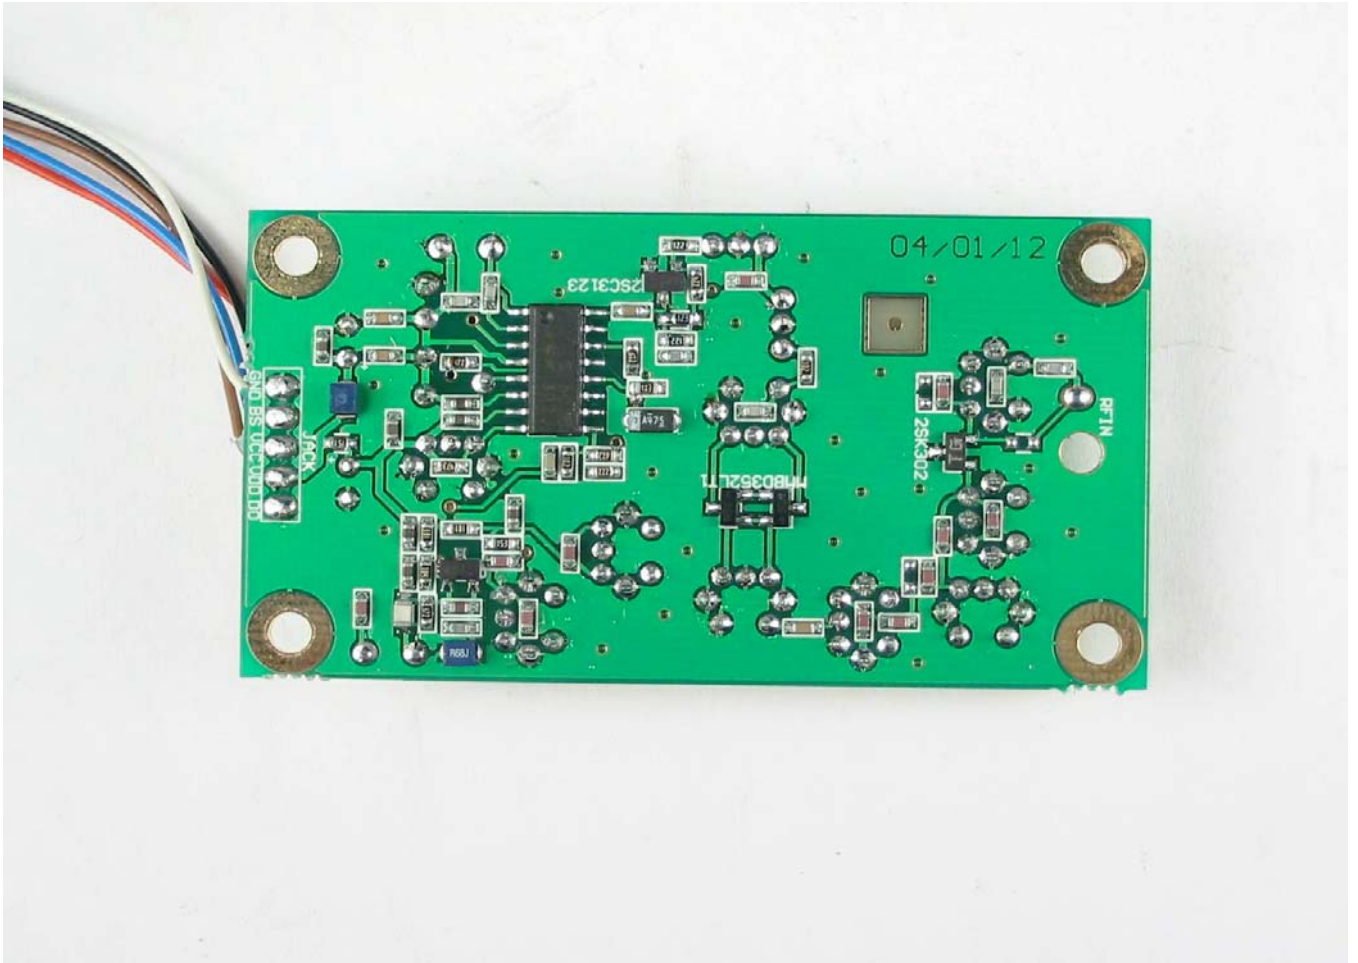

INTERNAL PHOTOGRAPHS OF EQUIPMENT FOR RAY54 FOR VHF RADIO

PHOTOGRAPHS OF EQUIPMENT

2nd top&gps filter top unit and assembly view

PHOTOGRAPHS OF EQUIPMENT

2nd unit bottom view

PHOTOGRAPHS OF EQUIPMENT

cpu and lcd unit top view

PHOTOGRAPHS OF EQUIPMENT

cpu and lcd unit Bottom view

PHOTOGRAPHS OF EQUIPMENT

cpu unit bottom and assembly

PHOTOGRAPHS OF EQUIPMENT

gps filter unit bottom view

PHOTOGRAPHS OF EQUIPMENT

gps filter unit bottom view-1