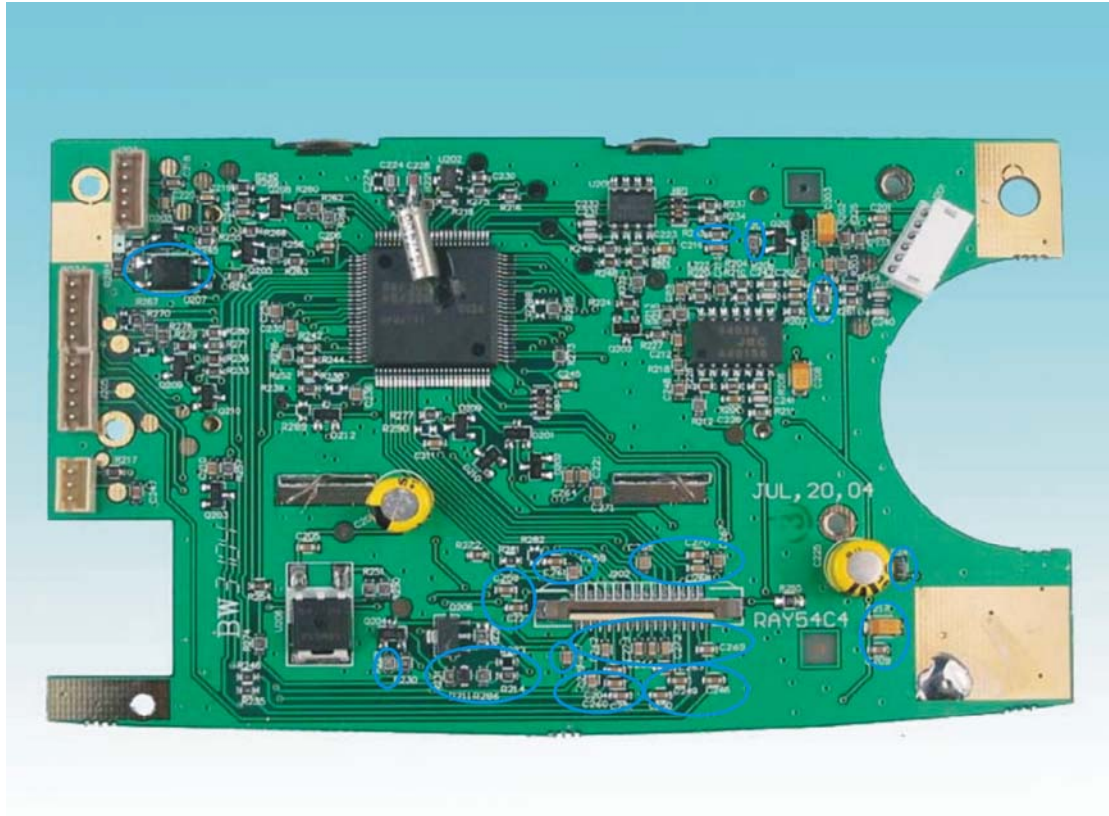

INTERNAL PHOTOGRAPHS OF EQUIPMENT FOR RAY54 FOR VHF RADIO

PHOTOGRAPHS OF EQUIPMENT

2nd top&gps filter top unit and assembly view

PHOTOGRAPHS OF EQUIPMENT

2nd unit bottom view

PHOTOGRAPHS OF EQUIPMENT

cpu and lcd unit top view

PHOTOGRAPHS OF EQUIPMENT

cpu and lcd unit Bottom view

PHOTOGRAPHS OF EQUIPMENT

cpu unit bottom and assembly

PHOTOGRAPHS OF EQUIPMENT

gps filter unit bottom view

PHOTOGRAPHS OF EQUIPMENT

gps filter unit bottom view-1

PHOTOGRAPHS OF EQUIPMENT

mic unit bottom view

PHOTOGRAPHS OF EQUIPMENT

mic unit top view

PHOTOGRAPHS OF EQUIPMENT

rf unit bottom view

rf unit top and assembly view

rf unit top view