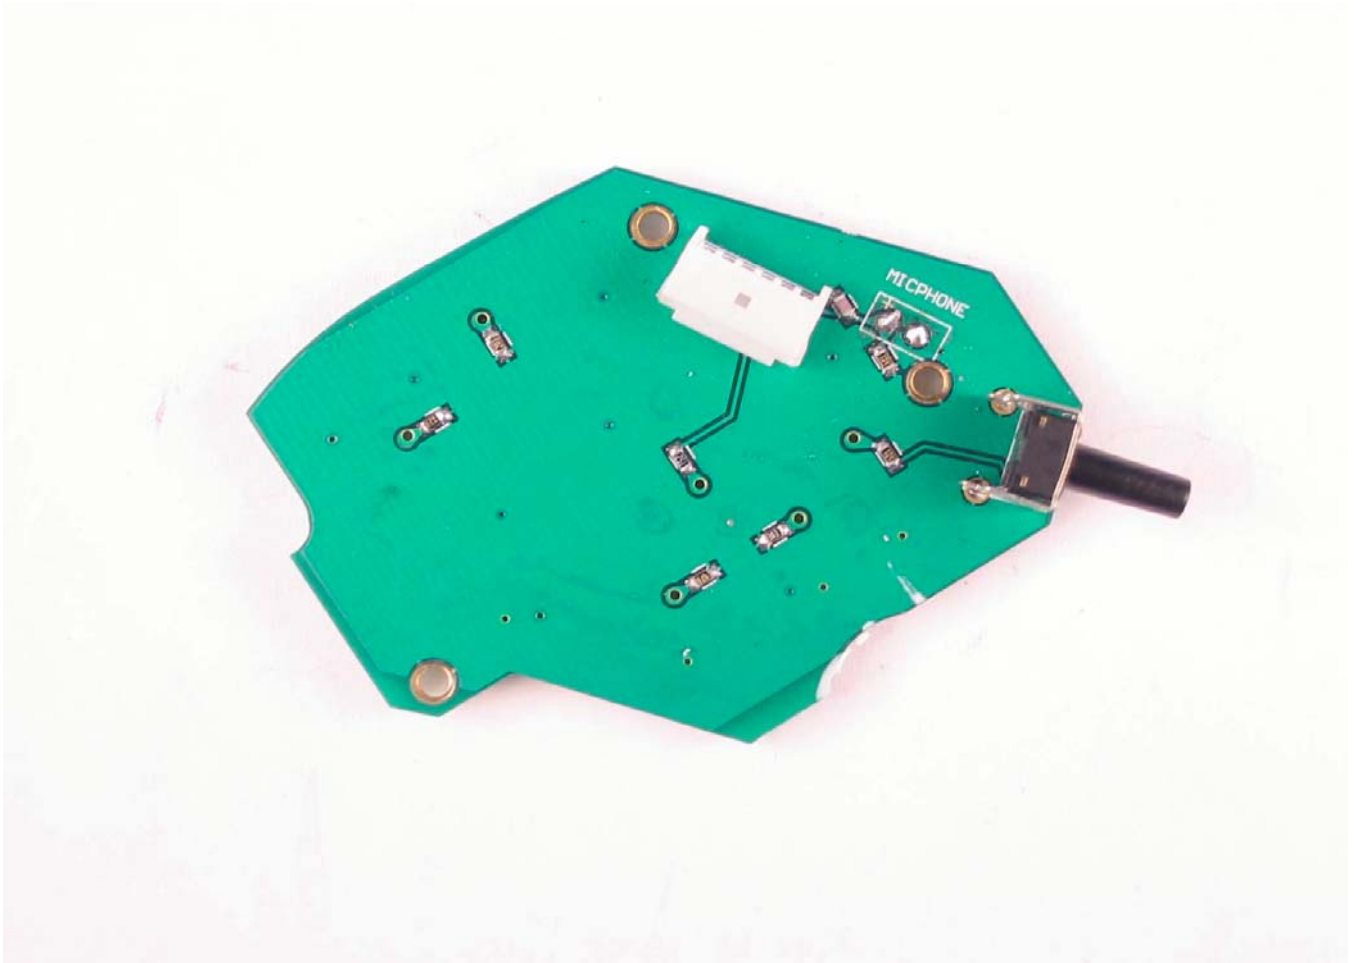

INTERNAL PHOTOGRAPHS OF EQUIPMENT FOR RAY54 FOR VHF RADIO

PHOTOGRAPHS OF EQUIPMENT

2nd top&gps filter top unit and assembly view

PHOTOGRAPHS OF EQUIPMENT

2nd unit bottom view

PHOTOGRAPHS OF EQUIPMENT

cpu and lcd unit top view

PHOTOGRAPHS OF EQUIPMENT

cpu and lcd unit Bottom view

PHOTOGRAPHS OF EQUIPMENT

cpu unit bottom and assembly

PHOTOGRAPHS OF EQUIPMENT

gps filter unit bottom view

PHOTOGRAPHS OF EQUIPMENT

gps filter unit bottom view-1

PHOTOGRAPHS OF EQUIPMENT

mic unit bottom view

PHOTOGRAPHS OF EQUIPMENT

mic unit top view

PHOTOGRAPHS OF EQUIPMENT

rf unit bottom view

rf unit top and assembly view

rf unit top view