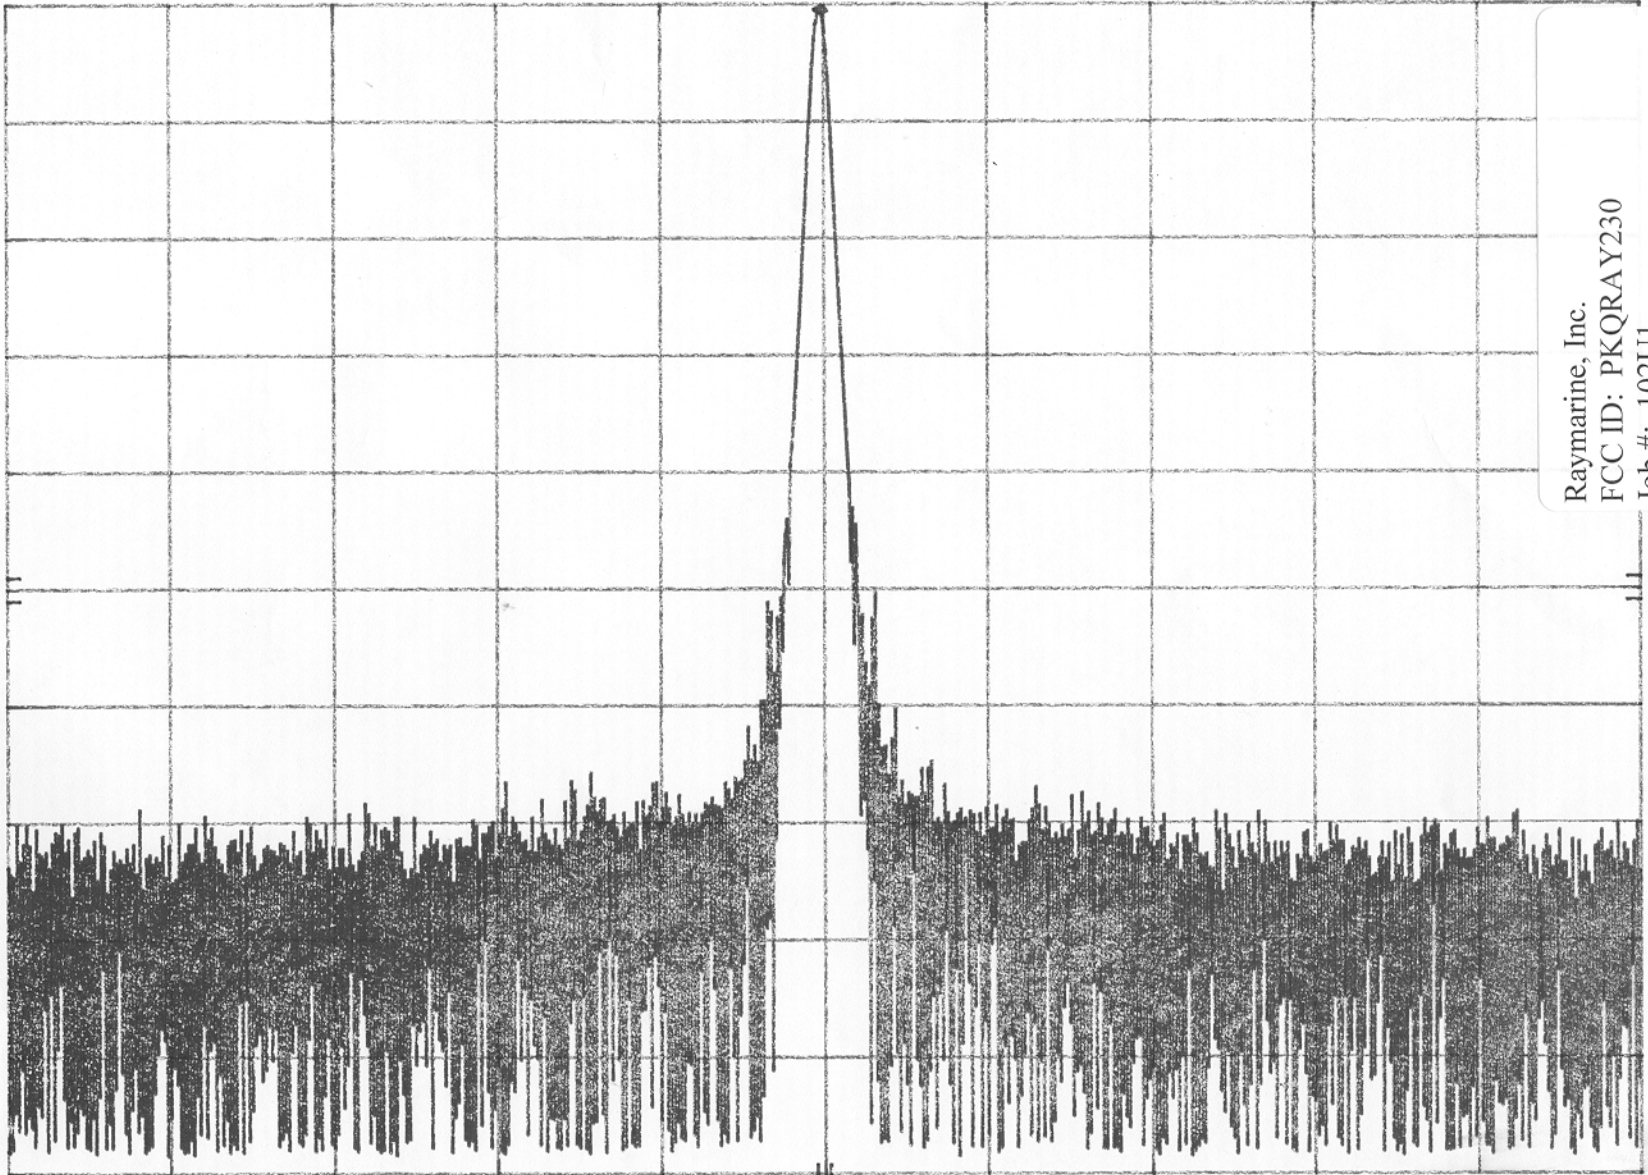

MKR 156.797 4 MHz
64.10 dB μ V

hp

REF 69.5 dB μ V ATTEN 10 dB +0 dB

10 dB/

OFFSET
-20.0
dB

Raymarine, Inc.
FCC ID: PKQRAY230
Job #: 102U1
Exhibit #: 11

CENTER 156.800 MHz

RES BW 1 kHz (i)

VBW 100 kHz

SPAN 100 kHz

SWP 4.00 sec

hp

REF 69.5 dB μ V ATTEN 10 dB +0 dB

MKR 156.799 8 MHz
69.00 dB μ V

10 dB/

OFFSET
-20.0
dB