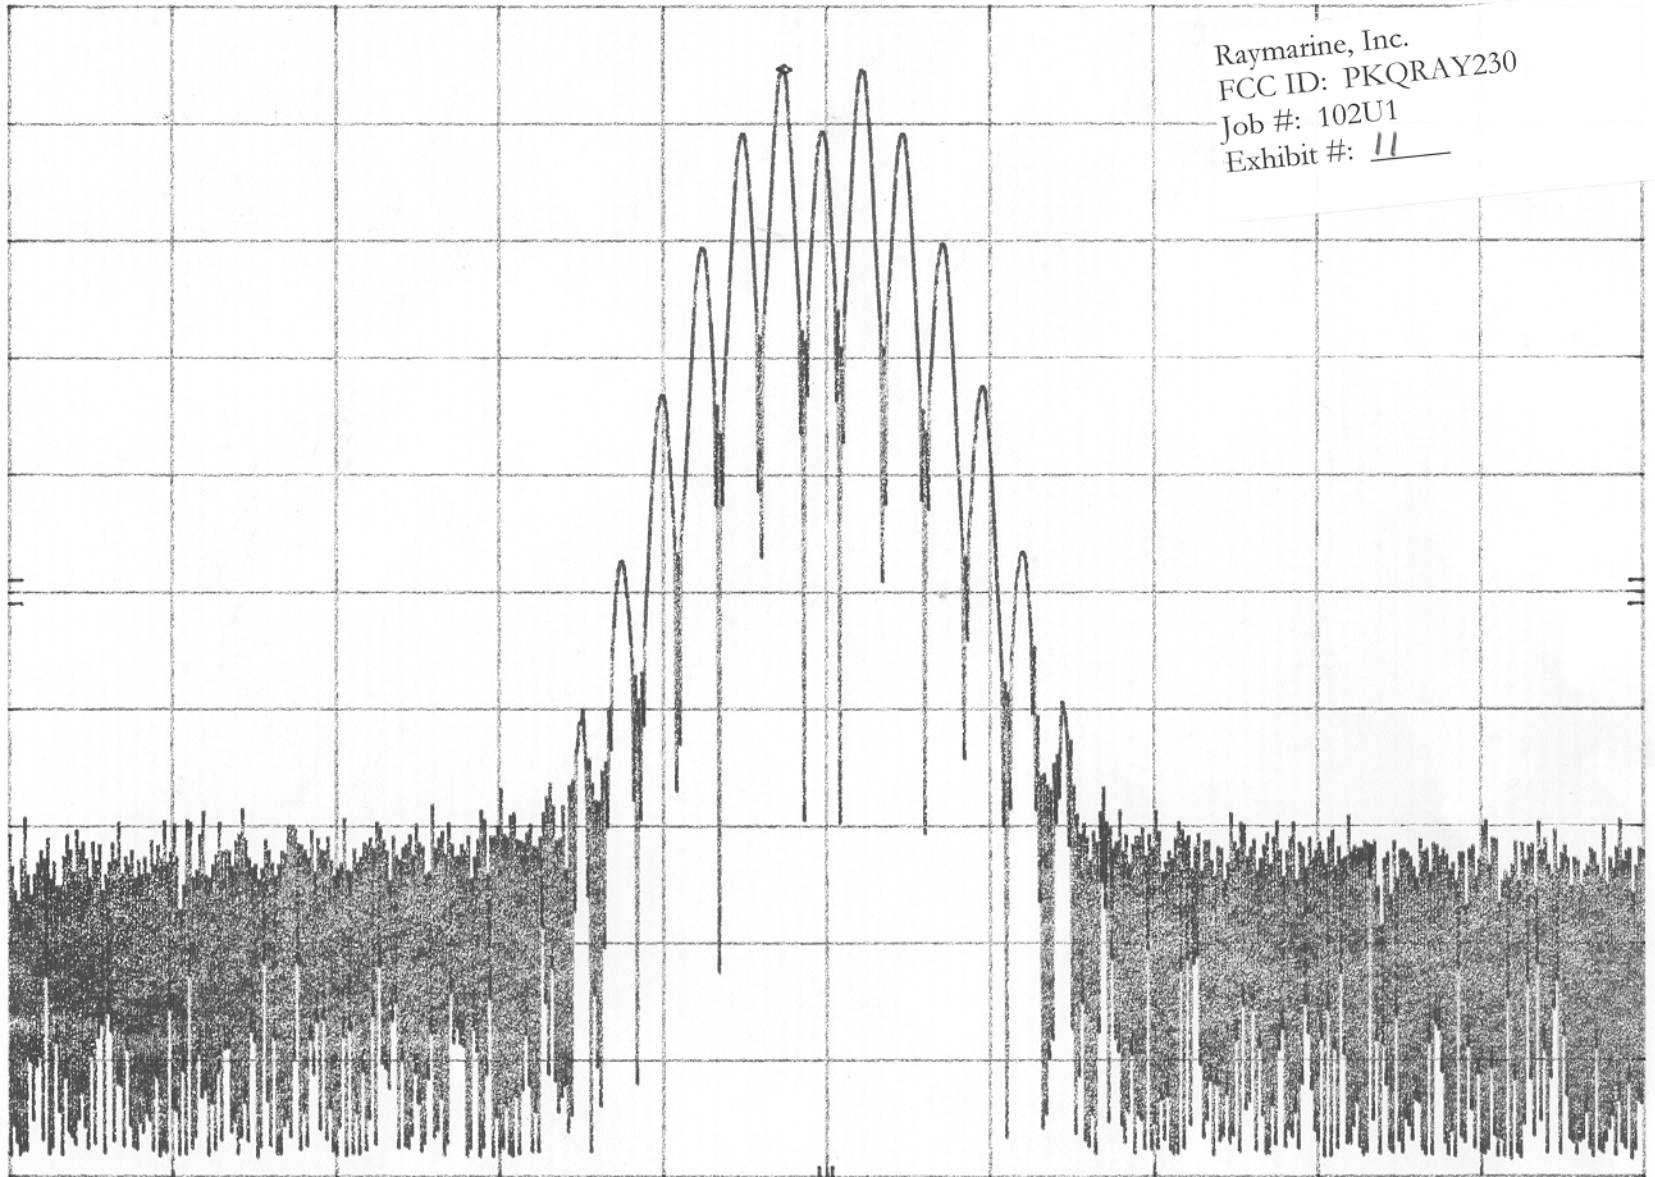

MKR 156.797 4 MHz
64.10 dB μ V

hp

REF 69.5 dB μ V ATTEN 10 dB +0 dB

10 dB/

OFFSET
-20.0
dB

Raymarine, Inc.
FCC ID: PKQRAY230
Job #: 102U1
Exhibit #: 11

CENTER 156.800 MHz

RES BW 1 kHz (i)

VBW 100 kHz

SPAN 100 kHz

SWP 4.00 sec

hp

REF 69.5 dB μ V ATTEN 10 dB +0 dB

MKR 156.799 8 MHz
69.00 dB μ V

10 dB/

OFFSET
-20.0
dB

Raymarine, Inc.
FCC ID: PKQRAY230
Job #: 102U1
Exhibit #: 12

CENTER 156.800 MHz SPAN 100 kHz
RES BW 1 kHz (i) VBW 100 kHz SWP 4.00 sec