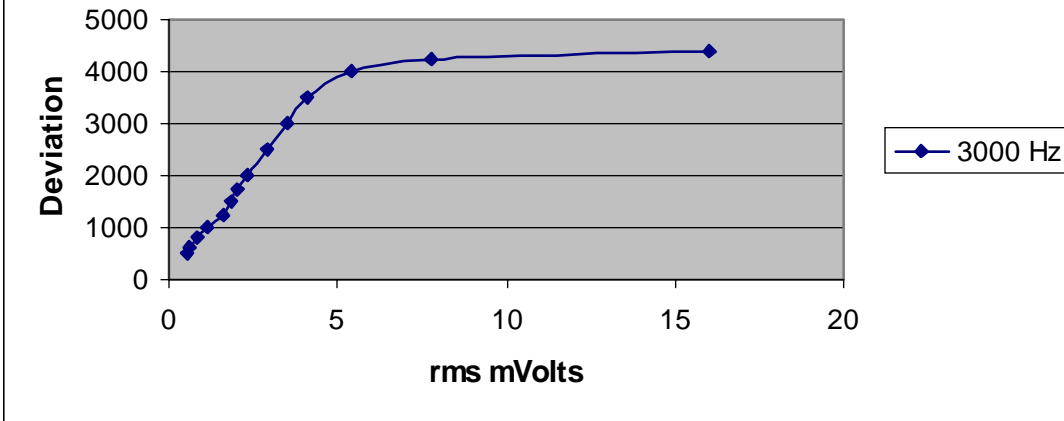

Modulation Limiting
Raytheon Marine Co.
PKQRAY230

Raymarine, Inc.
FCC ID: PKQRAY230
Job #: 102U1
Exhibit #: 10C