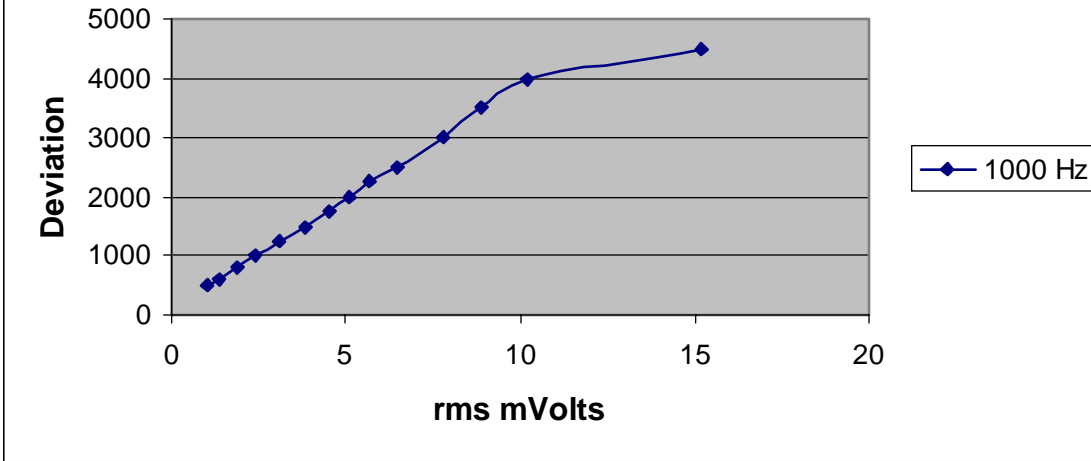

Modulation Limiting
Raytheon Marine Co.
PKQRAY230

Raymarine, Inc.
FCC ID: PKQRAY230
Job #: 102U1
Exhibit #: 10B