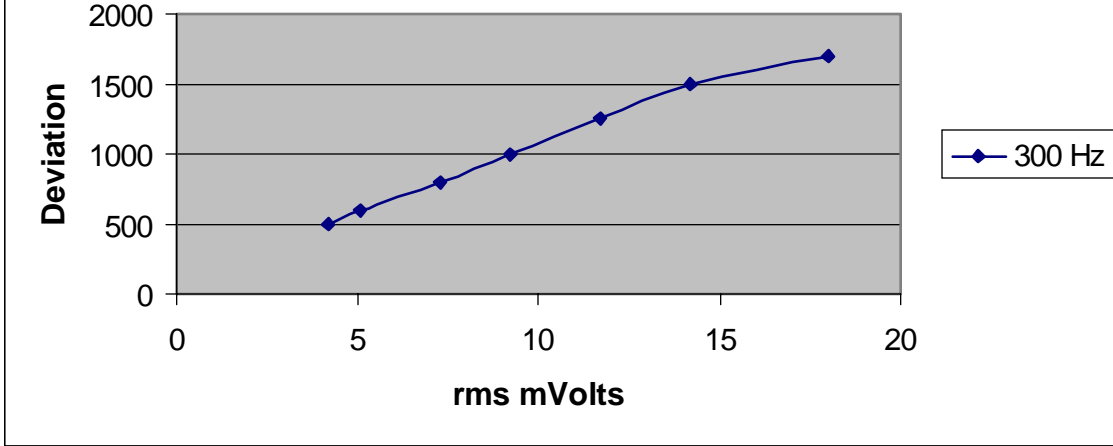

Modulation Limiting  
Raytheon Marine Co.  
PKQRAY230

Raymarine, Inc.  
FCC ID: PKQRAY230  
Job #: 102U1  
Exhibit #: 10A