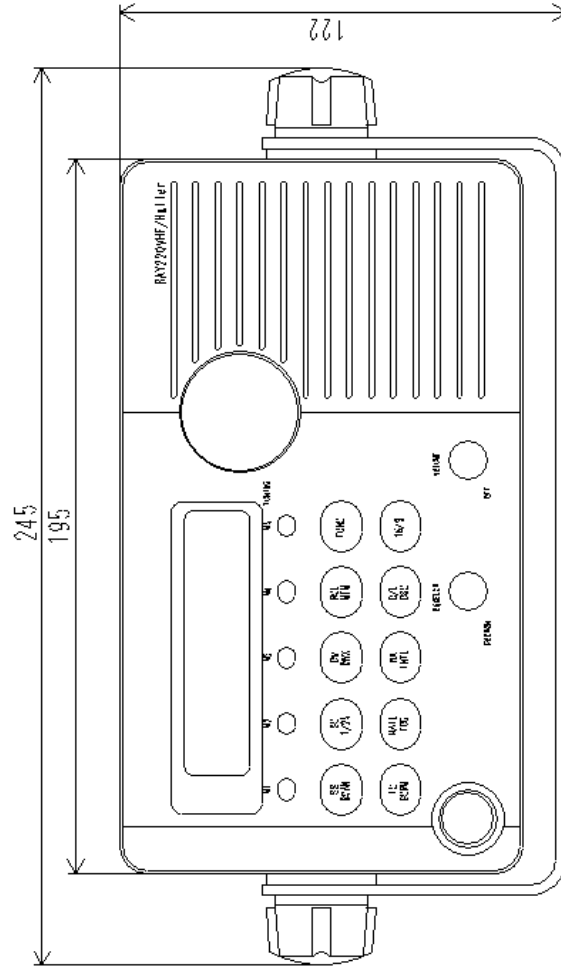

Raymarine Limited

RAY 220 VHF Radio

FCC ID: PJ5RAY220A

ID Label Drawings

Client: Raymarine

Title: Ray220 FCC Label

Date: June 12, 2001

Rev Date:

label: 35mm x 45mm with 4x 1r corners

colors: print black on white label stock

FCC LABEL

TOLERANCE		SHAPE	DIMENSIONS				MATERIAL	FINISH	QTY	PARTS No.	DATE	MATERIAL	FINISH	FORM	REWER	MORTEL
FRONT	BACK		A	B	C	D										
±0.1	±0.1	Ø	1	0.5	2	0.5					96. 4.					RAY220
±0.2	±0.2	Ø	1	1.5	2	1.5										DATE NAME
±0.3	±0.3	Ø	1	2.5	2	2.5										SKETCH DRAWING
±0.4	±0.4	Ø	1	3.5	2	3.5										DATE No.
±0.5	±0.5	Ø	1	4.5	2	4.5										
±0.6	±0.6	Ø	1	5.5	2	5.5										
±0.7	±0.7	Ø	1	6.5	2	6.5										
±0.8	±0.8	Ø	1	7.5	2	7.5										
±0.9	±0.9	Ø	1	8.5	2	8.5										
±1.0	±1.0	Ø	1	9.5	2	9.5										