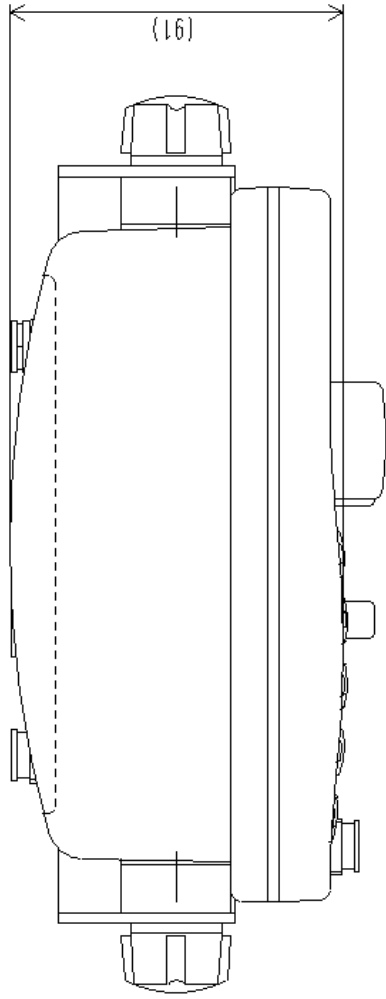

Raymarine Limited

RAY 220 VHF Radio

FCC ID: PJ5RAY220A

ID Label Drawings

Client: Raymarine

Title: Ray220 FCC Label

Date: June 12, 2001

Rev Date:

label: 35mm x 45mm with 4x 1r corners

colors: print black on white label stock

FCC LABEL

TOLERANCE		SHAPE	DIMENSIONS				MATERIAL	FINISH	QTY	PARTS No.	DATE	MATERIAL	FINISH	FORM	REWER	MORTEL
FRONT	BACK		A	B	C	D										
±0.1	±0.1	Ø	1	0.5	2	0.5					96. 4.					RAY220
±0.2	±0.2	Ø	1	1.5	2	1.5										DATE NAME
±0.3	±0.3	Ø	1	2.5	2	2.5										SKETCH DRAWING
±0.4	±0.4	Ø	1	3.5	2	3.5										DATE No.
±0.5	±0.5	Ø	1	4.5	2	4.5										
±0.6	±0.6	Ø	1	5.5	2	5.5										
±0.7	±0.7	Ø	1	6.5	2	6.5										
±0.8	±0.8	Ø	1	7.5	2	7.5										
±0.9	±0.9	Ø	1	8.5	2	8.5										
±1.0	±1.0	Ø	1	9.5	2	9.5										