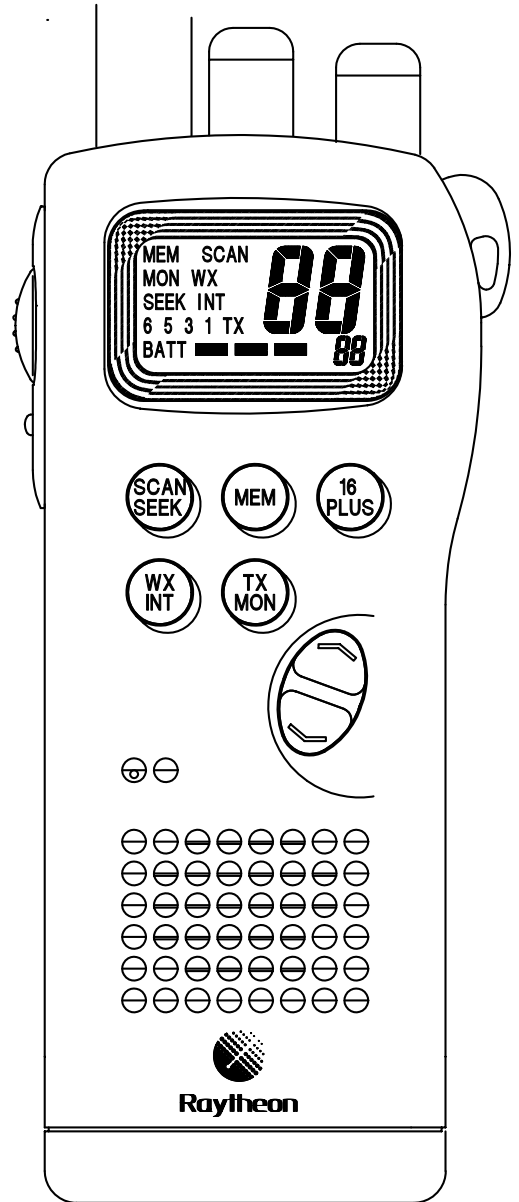

Raymarine Limited

RAY 102 & RAY 106 Handheld VHF Radio

FCC ID: PJ5RAY106-VHF520

ID Label drawings

Client: Raymarine

Title: Ray102 FCC Label

Date: June 12, 2001

Rev Date:

label: 29mm x 29mm with 4x 1.5r corners

colors: print black on white label stock

FCC LABEL
Stick to the Die-dasting

Client: Raymarine

Title: Ray106 FCC Label

Date: June 12, 2001

Rev Date:

label: 29mm x 29mm with 4x 1.5r corners

colors: print black on white label stock

FCC LABEL

Stick to the Die-dasting