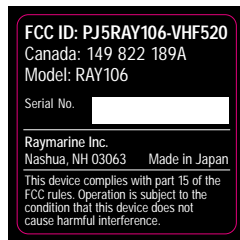

Raymarine Limited

RAY 102 & RAY 106 Handheld VHF Radio

FCC ID: PJ5RAY106-VHF520

ID Label drawings

Client: Raymarine

Title: Ray102 FCC Label

Date: June 12, 2001

Rev Date:

label: 29mm x 29mm with 4x 1.5r corners

colors: print black on white label stock

FCC LABEL
Stick to the Die-dasting

Client: Raymarine

Title: Ray106 FCC Label

Date: June 12, 2001

Rev Date:

label: 29mm x 29mm with 4x 1.5r corners

colors: print black on white label stock

FCC LABEL

Stick to the Die-dasting