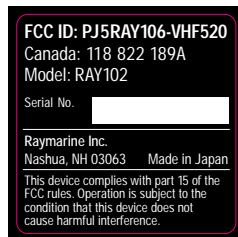

Raymarine Limited

RAY 102 & RAY 106 Handheld VHF Radio

FCC ID: PJ5RAY106-VHF520

ID Label drawings

Client: Raymarine

Title: Ray102 FCC Label

Date: June 12, 2001

Rev Date:

label: 29mm x 29mm with 4x 1.5r corners

colors: print black on white label stock

FCC LABEL
Stick to the Die-dasting

Client: Raymarine

Title: Ray106 FCC Label

Date: June 12, 2001

Rev Date:

label: 29mm x 29mm with 4x 1.5r corners