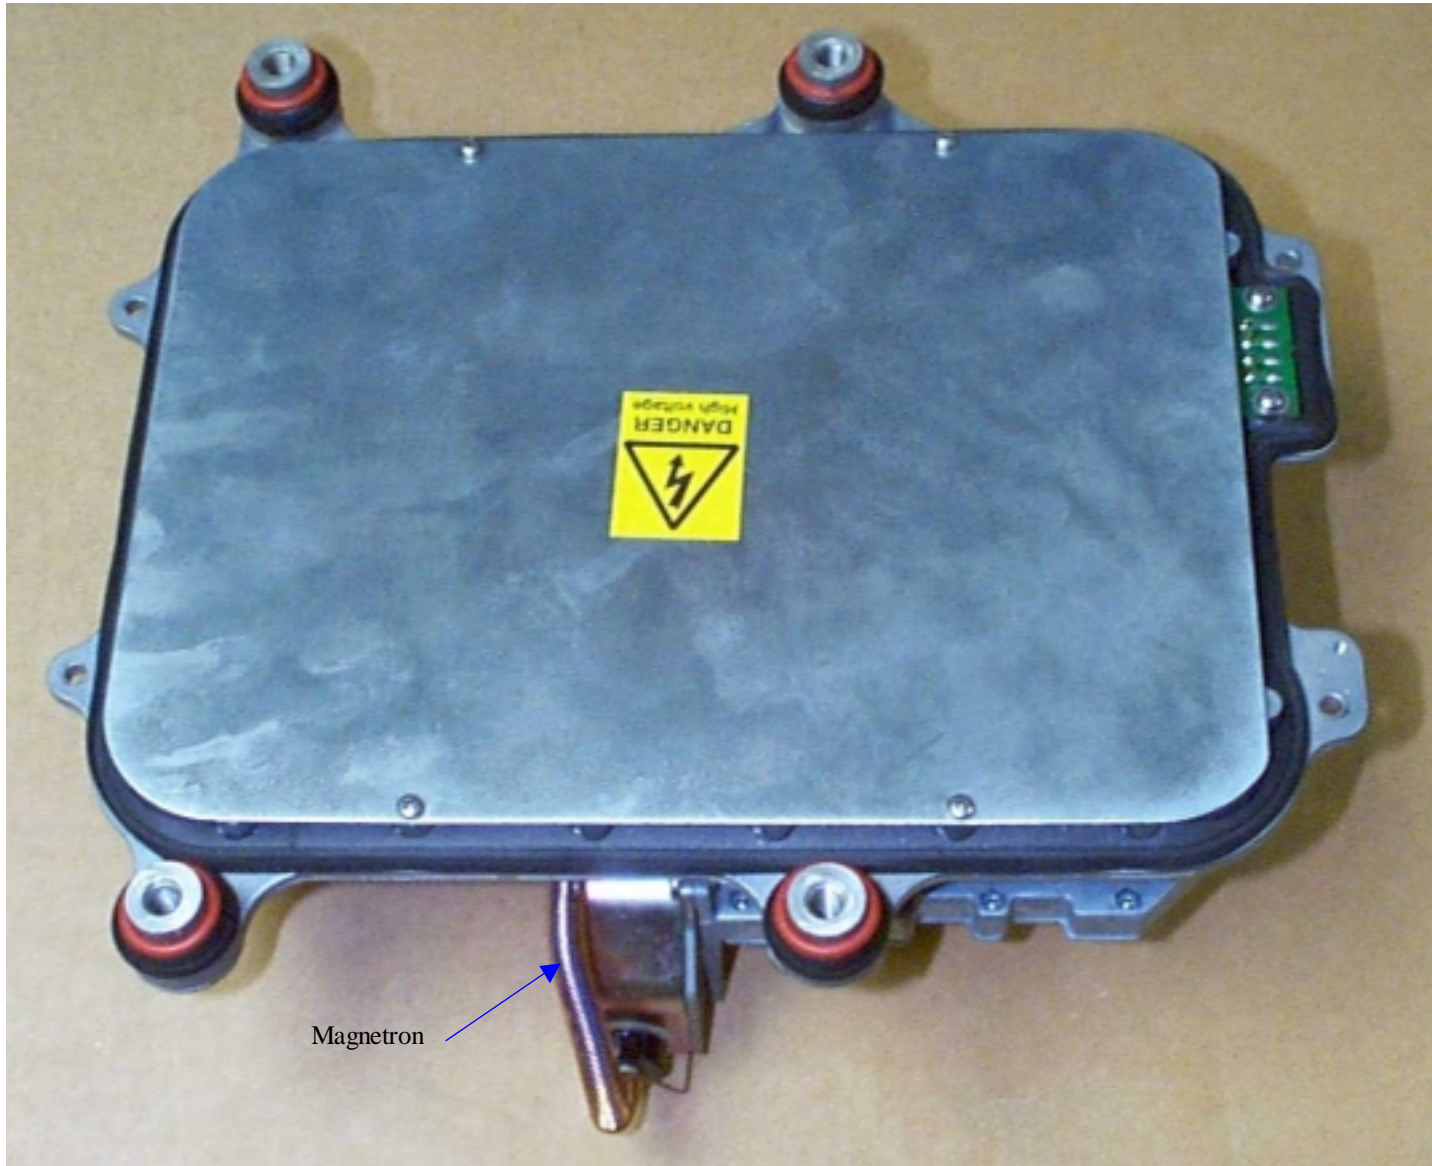

Raymarine Limited

**Raytheon Pathfinder
Series Radar**

Photographs – Internal

4kW, 24" Radome Scanner

4D – 4kW, 24" Radome Scanner Unit

Raytheon Marine Company, Recreational Products, Portsmouth, England

4D - 4kW, 24" Radome Scanner Unit

Top view of Core

4D - 4kW, 24" Radome Scanner Unit

Under view of core

4D – 4kW, 24" Radome Scanner Unit

Underside of Modulator PCB, with screening plate removed

4D – 4kW, 24" Radome Scanner Unit

Modulator PCB

4D – 4kW, 24" Radome Scanner Unit

Underside of IF PCB, with screening plate removed

4D – 4kW, 24" Radome Scanner Unit

IF PCB

4D – 4kW, 24" Radome Scanner Unit

Low Noise Converter (LNC) and cover