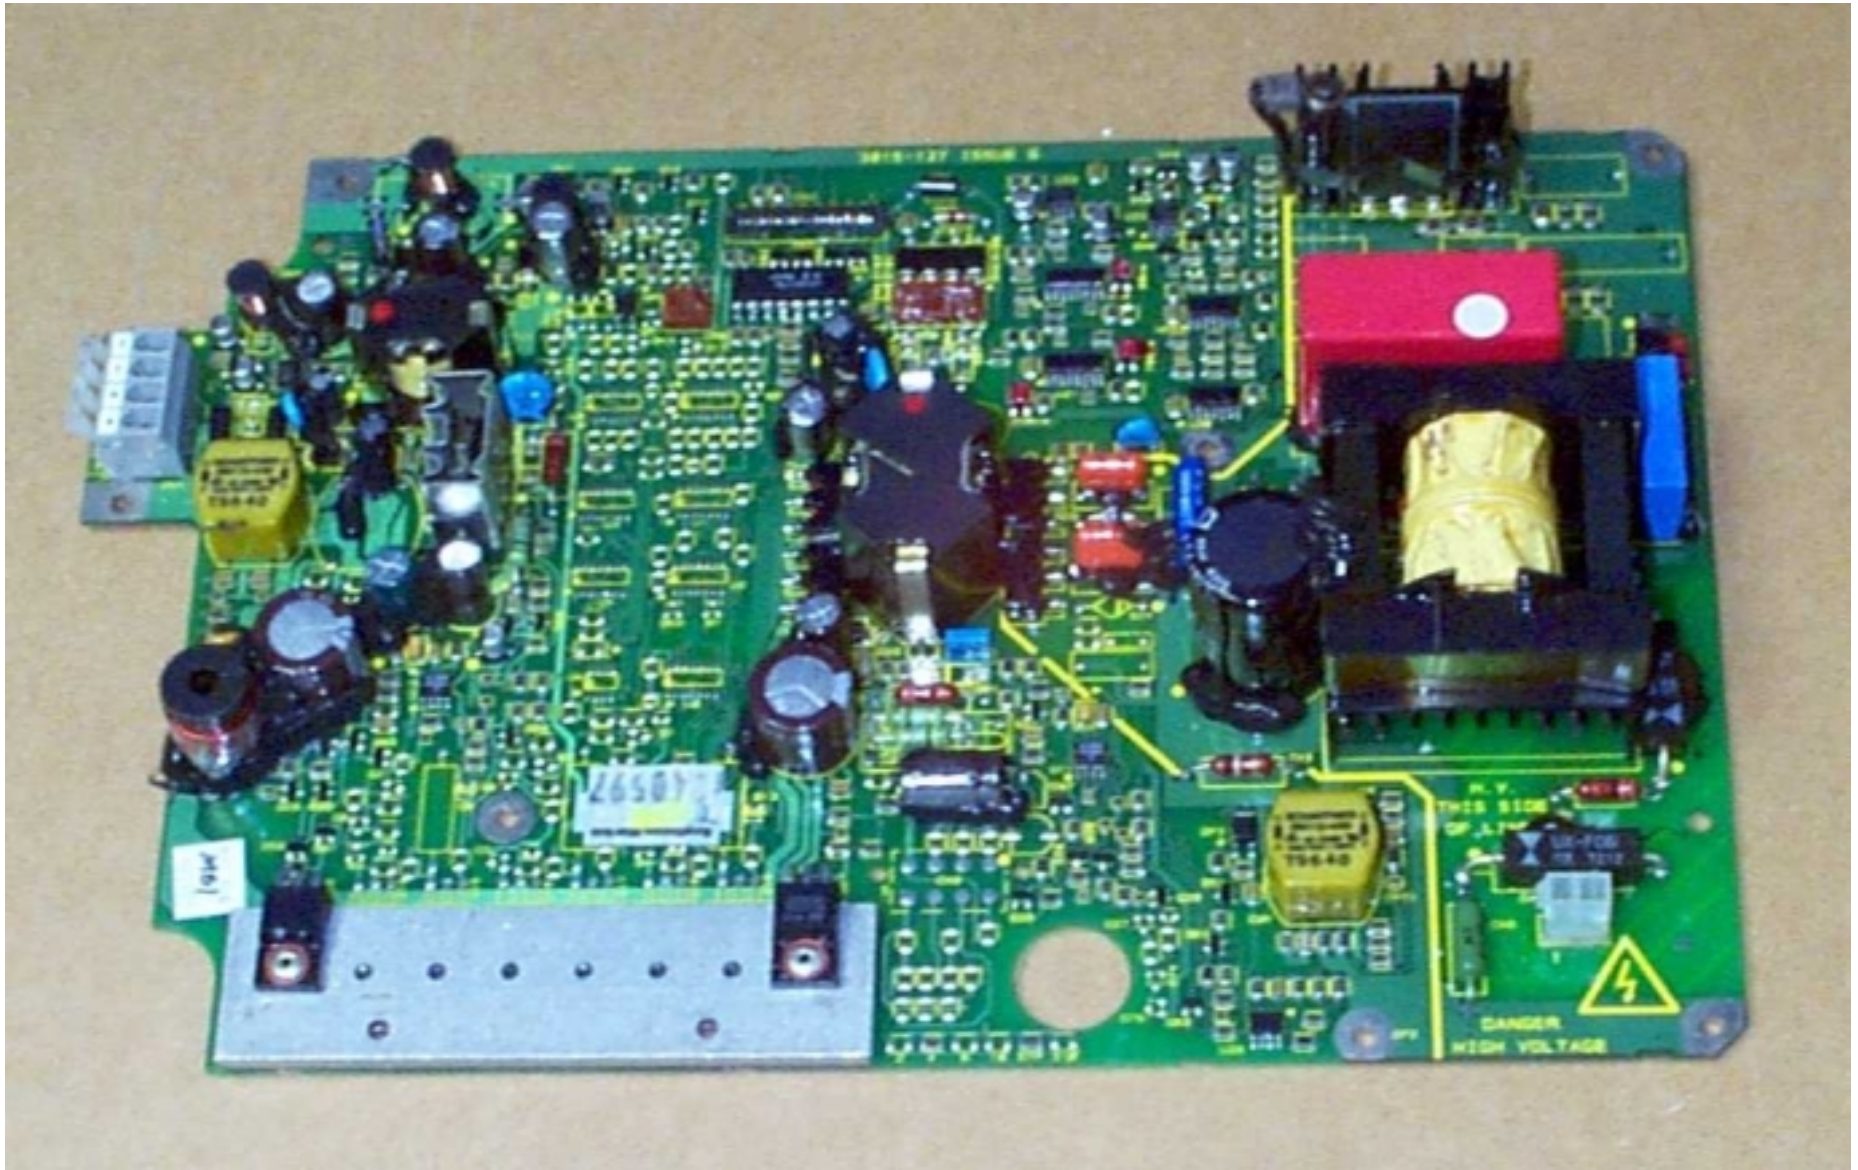

Raymarine Limited

**Raytheon Pathfinder
Series Radar**

Photographs – Internal

4kW, 24" Radome Scanner

4D – 4kW, 24" Radome Scanner Unit

Raytheon Marine Company, Recreational Products, Portsmouth, England

4D - 4kW, 24" Radome Scanner Unit

Top view of Core

4D - 4kW, 24" Radome Scanner Unit

Under view of core

4D – 4kW, 24" Radome Scanner Unit

Underside of Modulator PCB, with screening plate removed

4D – 4kW, 24" Radome Scanner Unit

Modulator PCB

4D – 4kW, 24" Radome Scanner Unit

Underside of IF PCB, with screening plate removed

4D – 4kW, 24" Radome Scanner Unit

IF PCB

4D – 4kW, 24" Radome Scanner Unit

Low Noise Converter (LNC) and cover