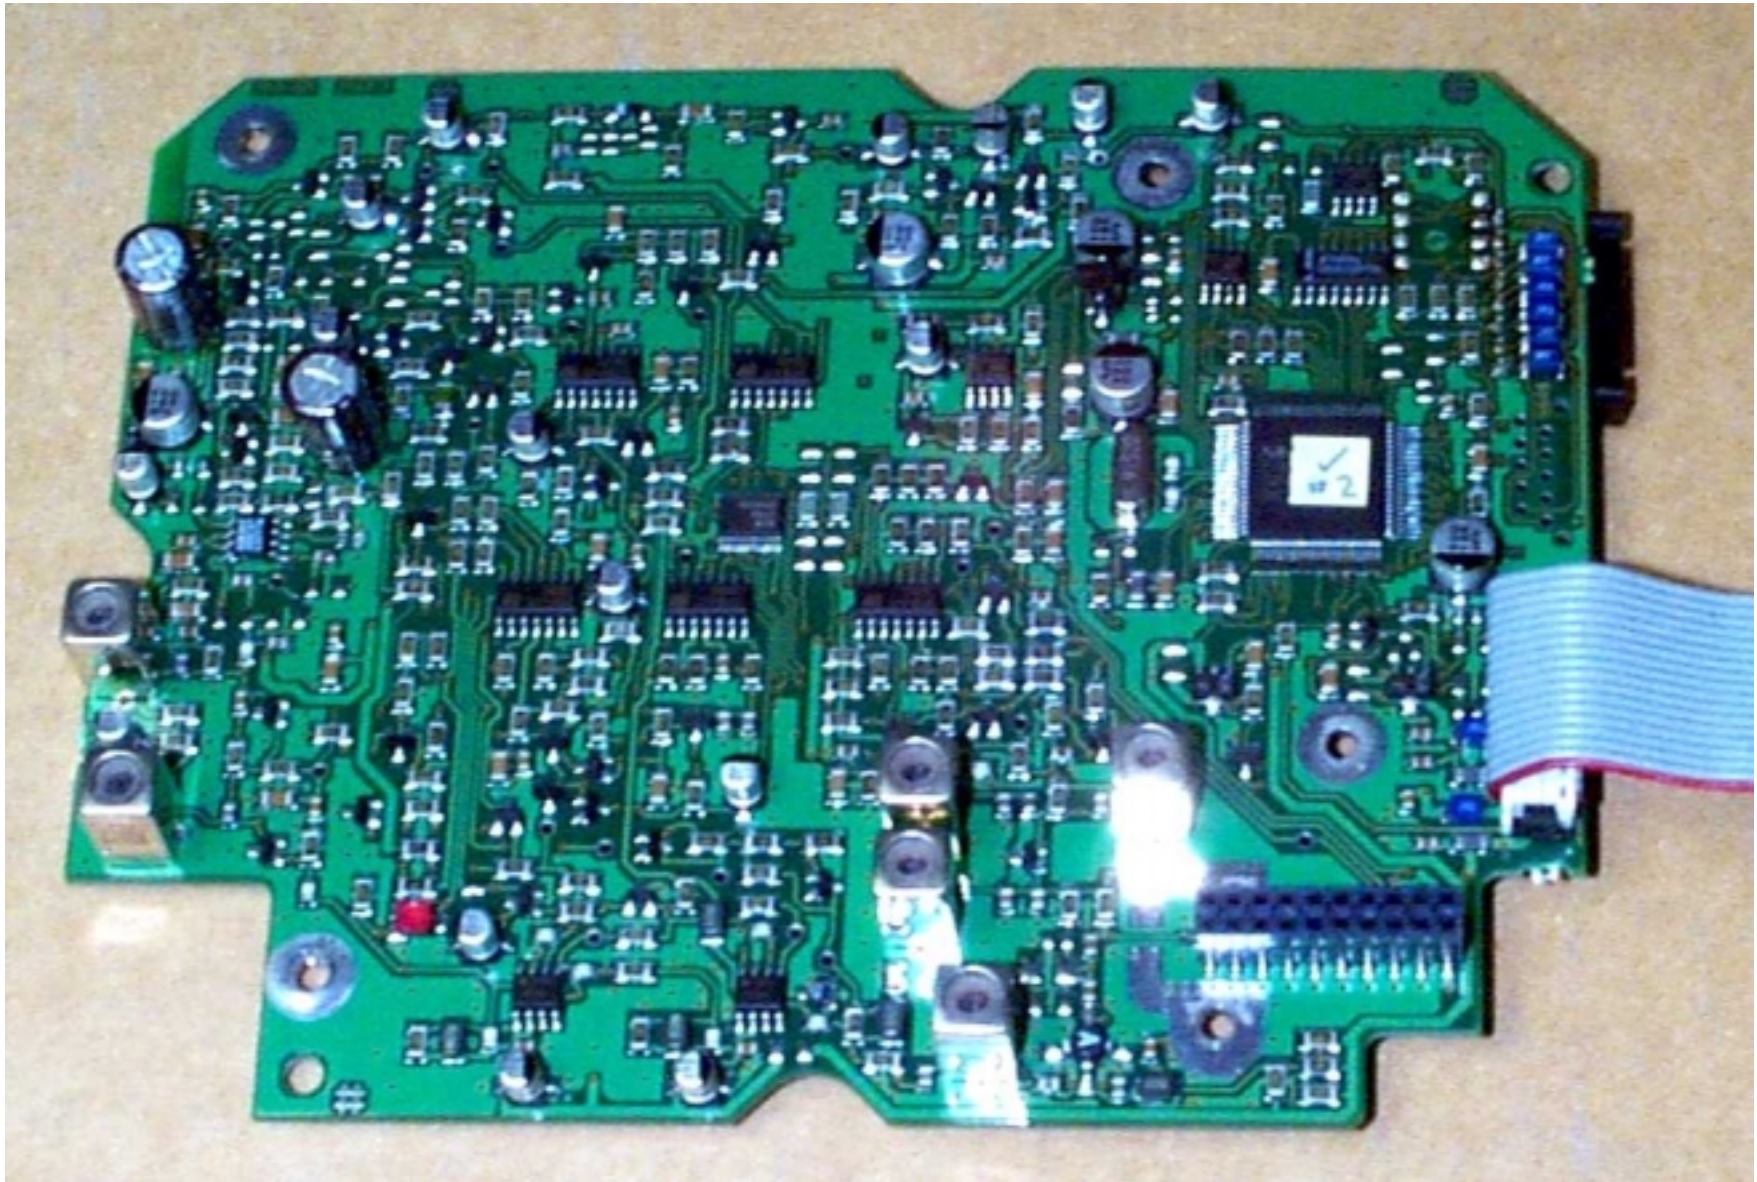

Raymarine Limited

**Raytheon Pathfinder
Series Radar**

Photographs – Internal

4kW, 24" Radome Scanner

4D – 4kW, 24" Radome Scanner Unit

Raytheon Marine Company, Recreational Products, Portsmouth, England

4D - 4kW, 24" Radome Scanner Unit

Top view of Core

4D - 4kW, 24" Radome Scanner Unit

Under view of core

4D – 4kW, 24" Radome Scanner Unit

Underside of Modulator PCB, with screening plate removed

4D – 4kW, 24" Radome Scanner Unit

Modulator PCB

4D – 4kW, 24" Radome Scanner Unit

Underside of IF PCB, with screening plate removed

4D – 4kW, 24" Radome Scanner Unit

IF PCB

4D – 4kW, 24" Radome Scanner Unit

Low Noise Converter (LNC) and cover