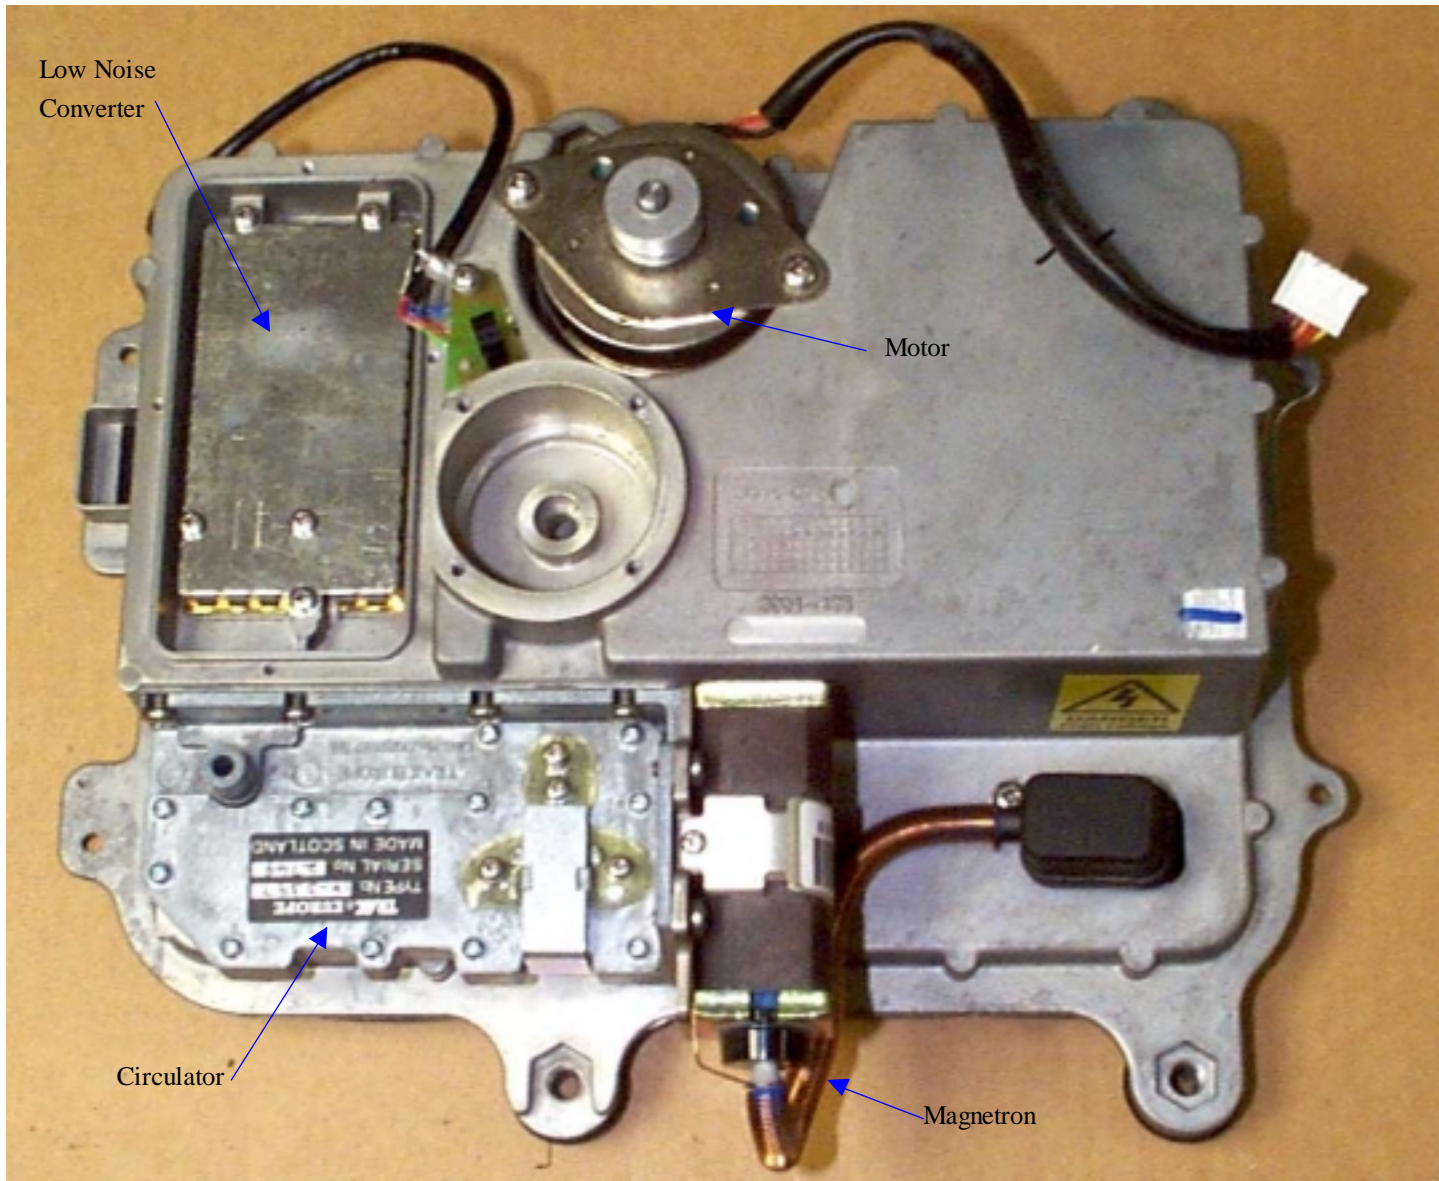

Raymarine Limited

**Raytheon Pathfinder
Series Radar**

Photographs – Internal

4kW, 24" Radome Scanner

4D – 4kW, 24" Radome Scanner Unit

Raytheon Marine Company, Recreational Products, Portsmouth, England

4D - 4kW, 24" Radome Scanner Unit

Top view of Core

4D - 4kW, 24" Radome Scanner Unit

Under view of core

4D – 4kW, 24" Radome Scanner Unit

Underside of Modulator PCB, with screening plate removed

4D – 4kW, 24" Radome Scanner Unit

Modulator PCB

4D – 4kW, 24" Radome Scanner Unit

Underside of IF PCB, with screening plate removed

4D – 4kW, 24" Radome Scanner Unit

IF PCB

4D – 4kW, 24" Radome Scanner Unit

Low Noise Converter (LNC) and cover