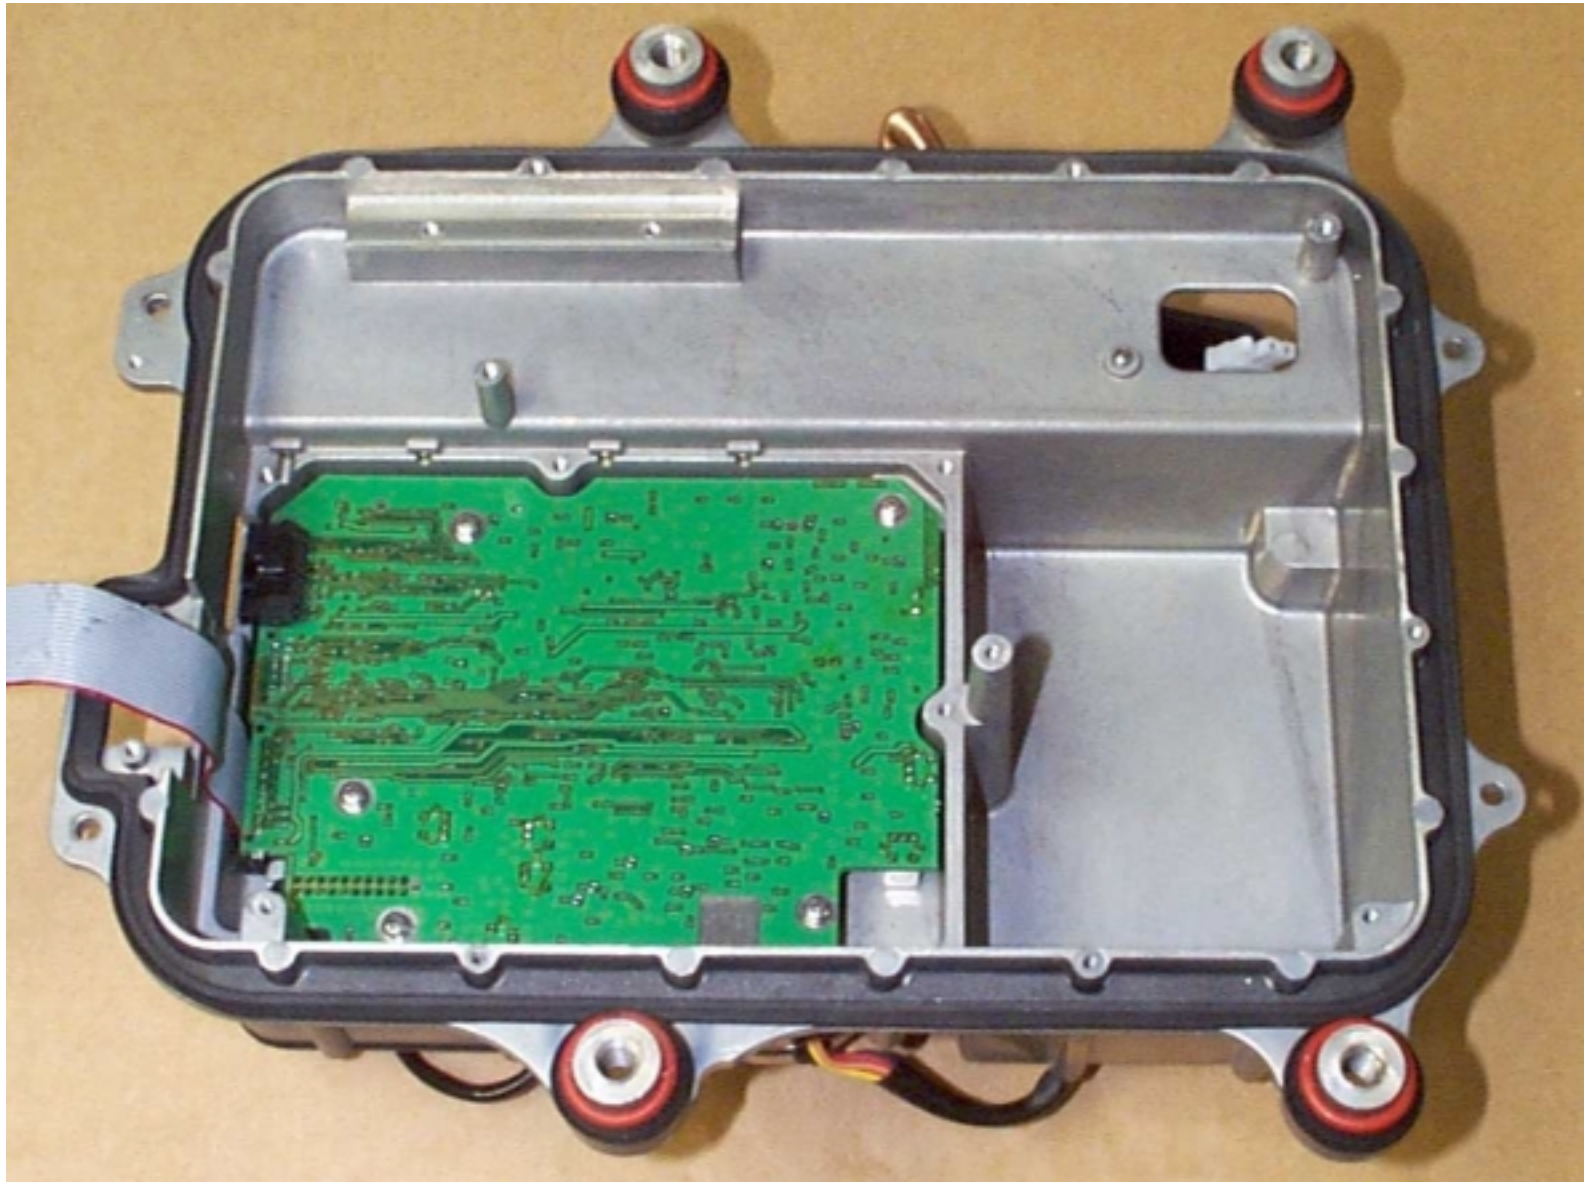

Raymarine Limited

**Raytheon Pathfinder
Series Radar**

Photographs – Internal

4kW, 24" Radome Scanner

4D – 4kW, 24" Radome Scanner Unit

Raytheon Marine Company, Recreational Products, Portsmouth, England

4D - 4kW, 24" Radome Scanner Unit

Top view of Core

4D - 4kW, 24" Radome Scanner Unit

Under view of core

4D – 4kW, 24" Radome Scanner Unit

Underside of Modulator PCB, with screening plate removed

4D – 4kW, 24" Radome Scanner Unit

Modulator PCB

4D – 4kW, 24" Radome Scanner Unit

Underside of IF PCB, with screening plate removed

4D – 4kW, 24" Radome Scanner Unit

IF PCB

4D – 4kW, 24" Radome Scanner Unit

Low Noise Converter (LNC) and cover