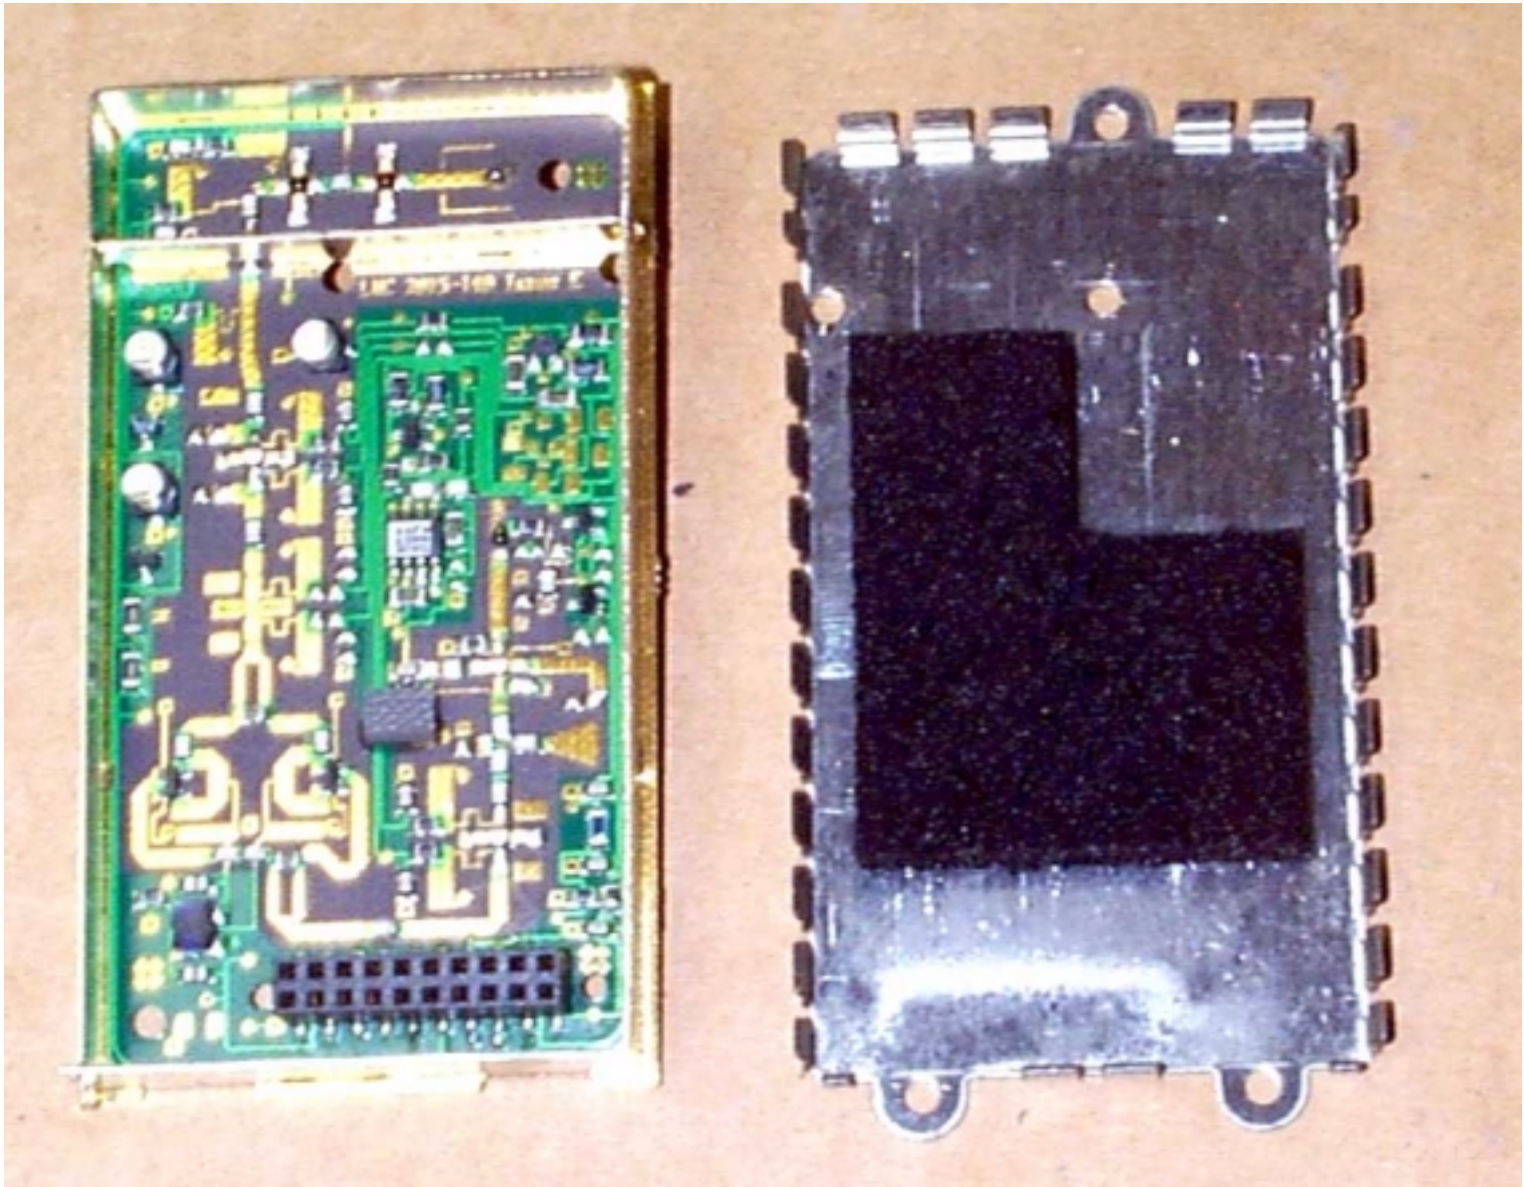

Raymarine Limited

**Raytheon Pathfinder
Series Radar**

Photographs – Internal

4kW, 24" Radome Scanner

4D – 4kW, 24" Radome Scanner Unit

Raytheon Marine Company, Recreational Products, Portsmouth, England

4D - 4kW, 24" Radome Scanner Unit

Top view of Core

4D - 4kW, 24" Radome Scanner Unit

Under view of core

4D – 4kW, 24" Radome Scanner Unit

Underside of Modulator PCB, with screening plate removed

4D – 4kW, 24" Radome Scanner Unit

Modulator PCB

4D – 4kW, 24" Radome Scanner Unit

Underside of IF PCB, with screening plate removed

4D – 4kW, 24" Radome Scanner Unit

IF PCB

4D – 4kW, 24" Radome Scanner Unit

Low Noise Converter (LNC) and cover