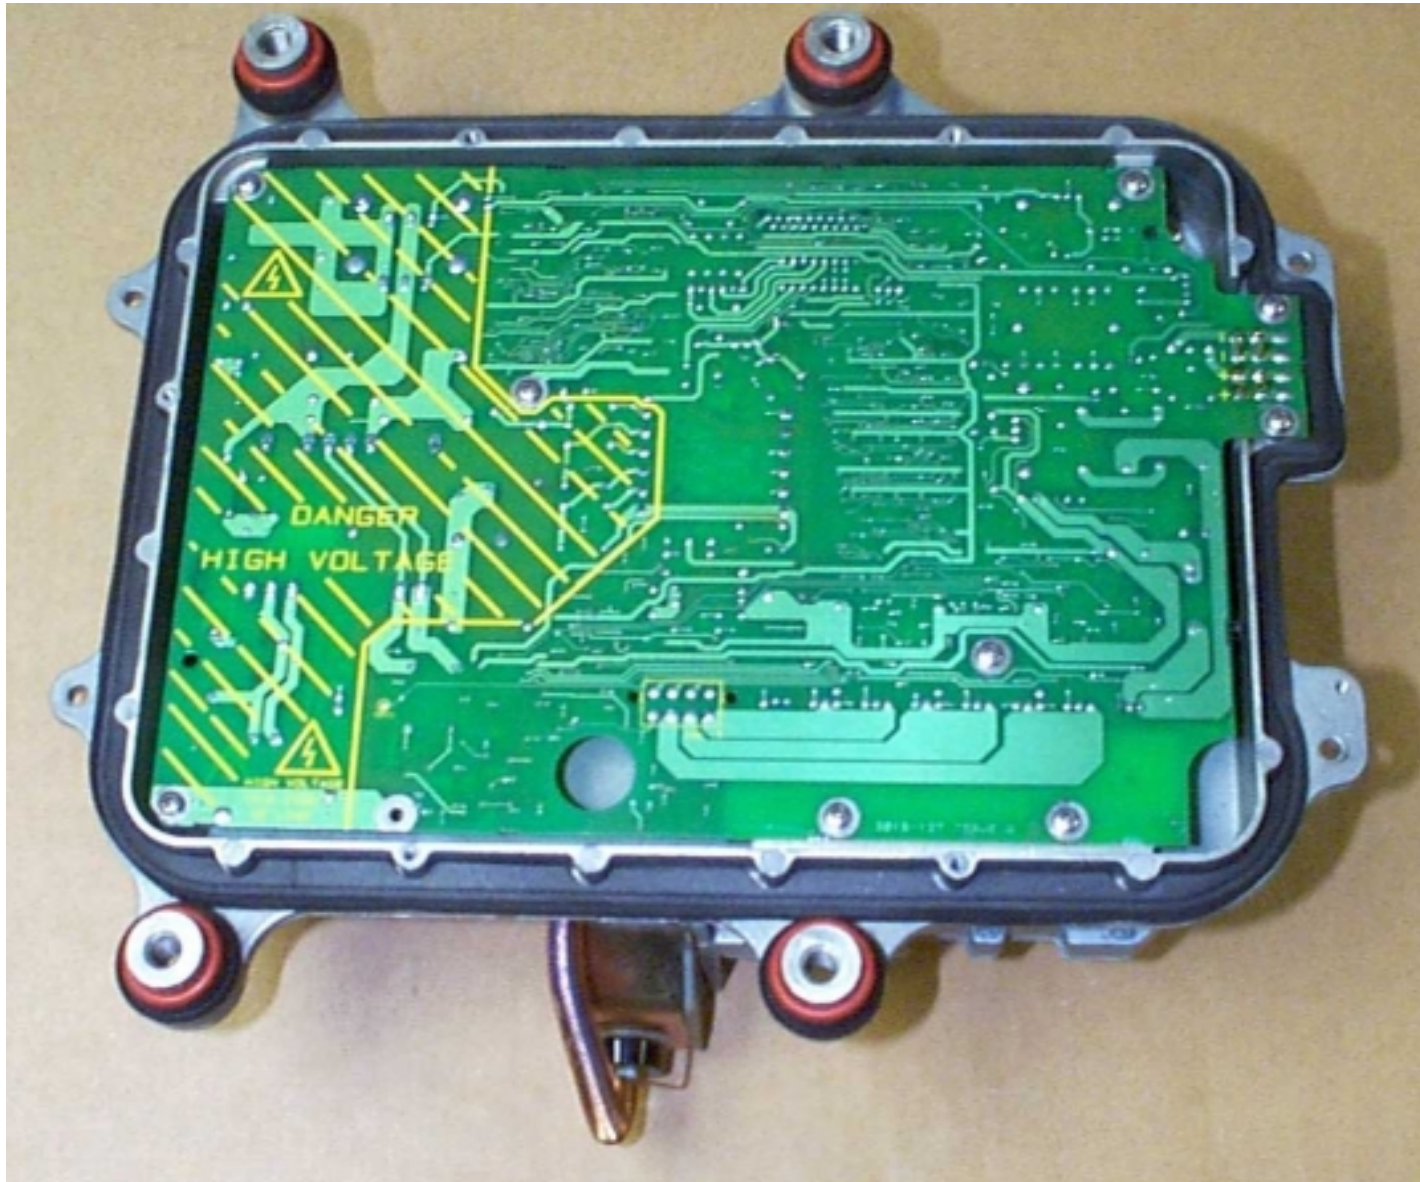

Raymarine Limited

**Raytheon Pathfinder
Series Radar**

Photographs – Internal

4kW, 24" Radome Scanner

4D – 4kW, 24" Radome Scanner Unit

Raytheon Marine Company, Recreational Products, Portsmouth, England

4D - 4kW, 24" Radome Scanner Unit

Top view of Core

4D - 4kW, 24" Radome Scanner Unit

Under view of core

4D – 4kW, 24" Radome Scanner Unit

Underside of Modulator PCB, with screening plate removed

4D – 4kW, 24" Radome Scanner Unit

Modulator PCB

4D – 4kW, 24" Radome Scanner Unit

Underside of IF PCB, with screening plate removed

4D – 4kW, 24" Radome Scanner Unit

IF PCB

4D – 4kW, 24" Radome Scanner Unit

Low Noise Converter (LNC) and cover