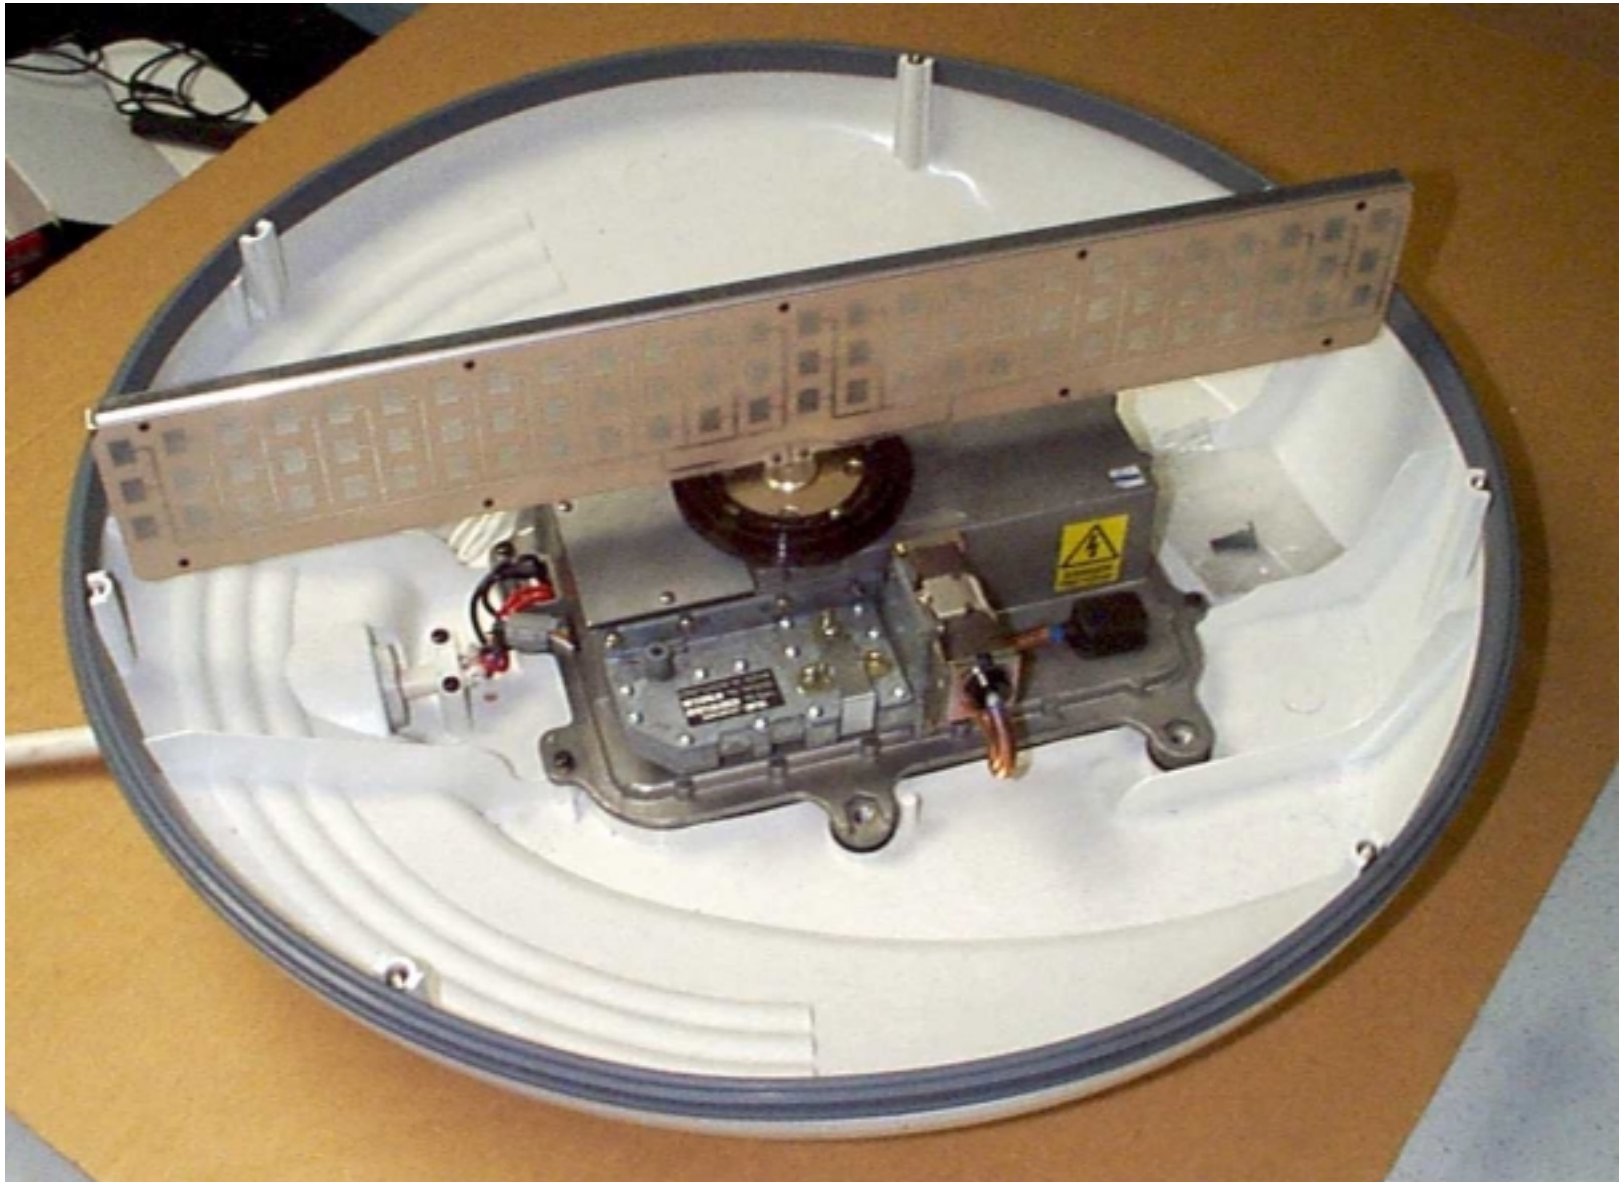

Raymarine Limited

**Raytheon Pathfinder
Series Radar**

Photographs – Internal

4kW, 24" Radome Scanner

4D – 4kW, 24" Radome Scanner Unit

Raytheon Marine Company, Recreational Products, Portsmouth, England

4D - 4kW, 24" Radome Scanner Unit

Top view of Core

4D - 4kW, 24" Radome Scanner Unit

Under view of core

4D – 4kW, 24" Radome Scanner Unit

Underside of Modulator PCB, with screening plate removed

4D – 4kW, 24" Radome Scanner Unit

Modulator PCB

4D – 4kW, 24" Radome Scanner Unit

Underside of IF PCB, with screening plate removed

4D – 4kW, 24" Radome Scanner Unit

IF PCB

4D – 4kW, 24" Radome Scanner Unit

Low Noise Converter (LNC) and cover