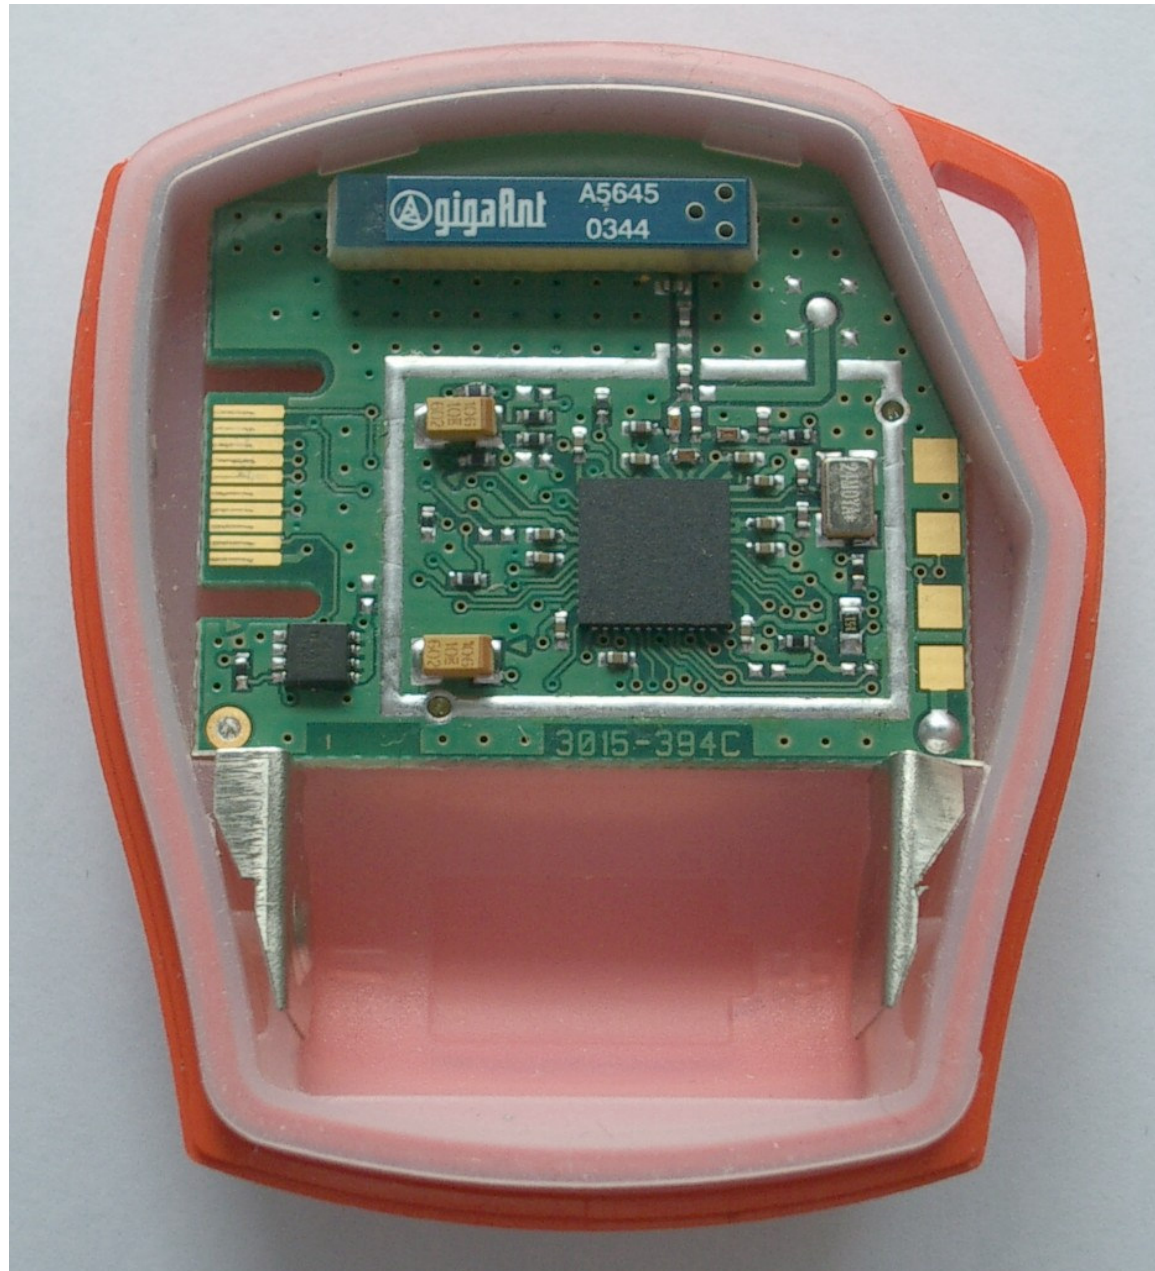

LifeTag Wireless MOB System E12185

Internal Photographs

A18130 LT Base Station	PJ5-LTB IC:4069B-LTB
E15026 LifeTag	PJ5-LTT IC:4069B-LTT

**LT Base Station
Front View, Primary Cover
Removed**

**LT Base Station
Secondary Cover**

**LT Base Station
Front View, Primary and
Secondary Covers
Removed**

LT Base Station PCB Front View

LT Base Station PCB Rear View

LifeTag

Rear cover removed showing PCB and battery compartment

LifeTag

Internal View, Front & Rear Covers with PCB removed

**LifeTag
PCB Front View**

**LifeTag
PCB Rear View**