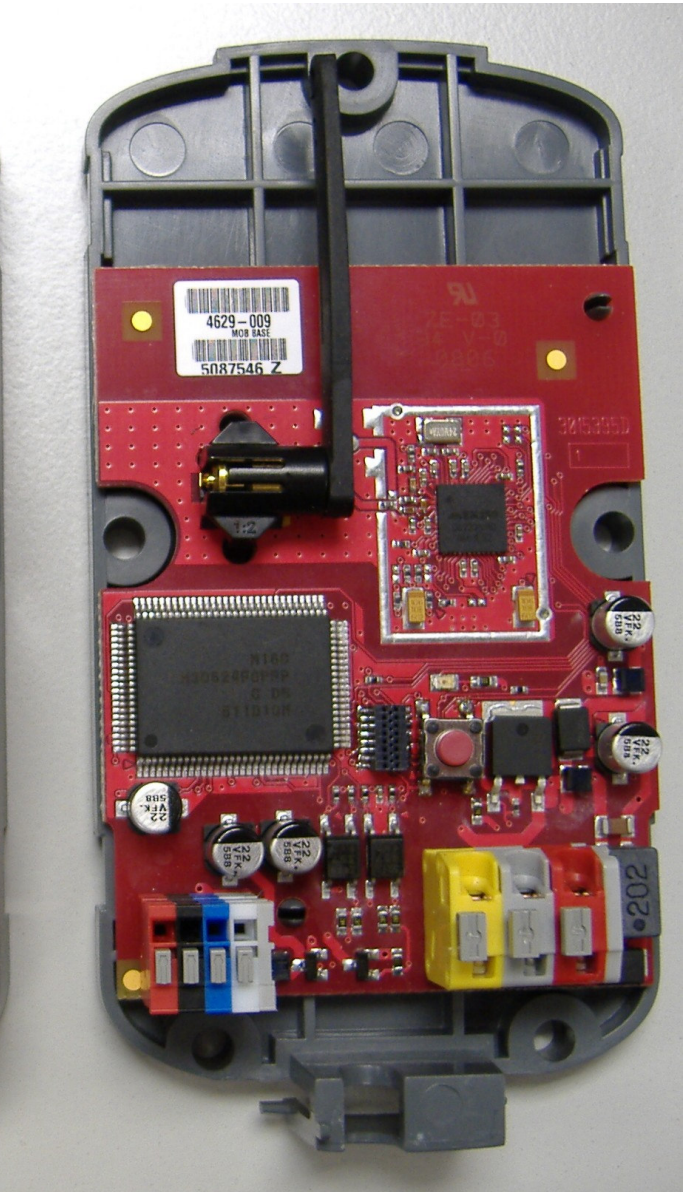

LifeTag Wireless MOB System E12185

Internal Photographs

A18130 LT Base Station	PJ5-LTB IC:4069B-LTB
E15026 LifeTag	PJ5-LTT IC:4069B-LTT

**LT Base Station
Front View, Primary Cover
Removed**

**LT Base Station
Secondary Cover**

**LT Base Station
Front View, Primary and
Secondary Covers
Removed**

LT Base Station PCB Front View

LT Base Station PCB Rear View

LifeTag

Rear cover removed showing PCB and battery compartment

LifeTag

Internal View, Front & Rear Covers with PCB removed

**LifeTag
PCB Front View**

**LifeTag
PCB Rear View**