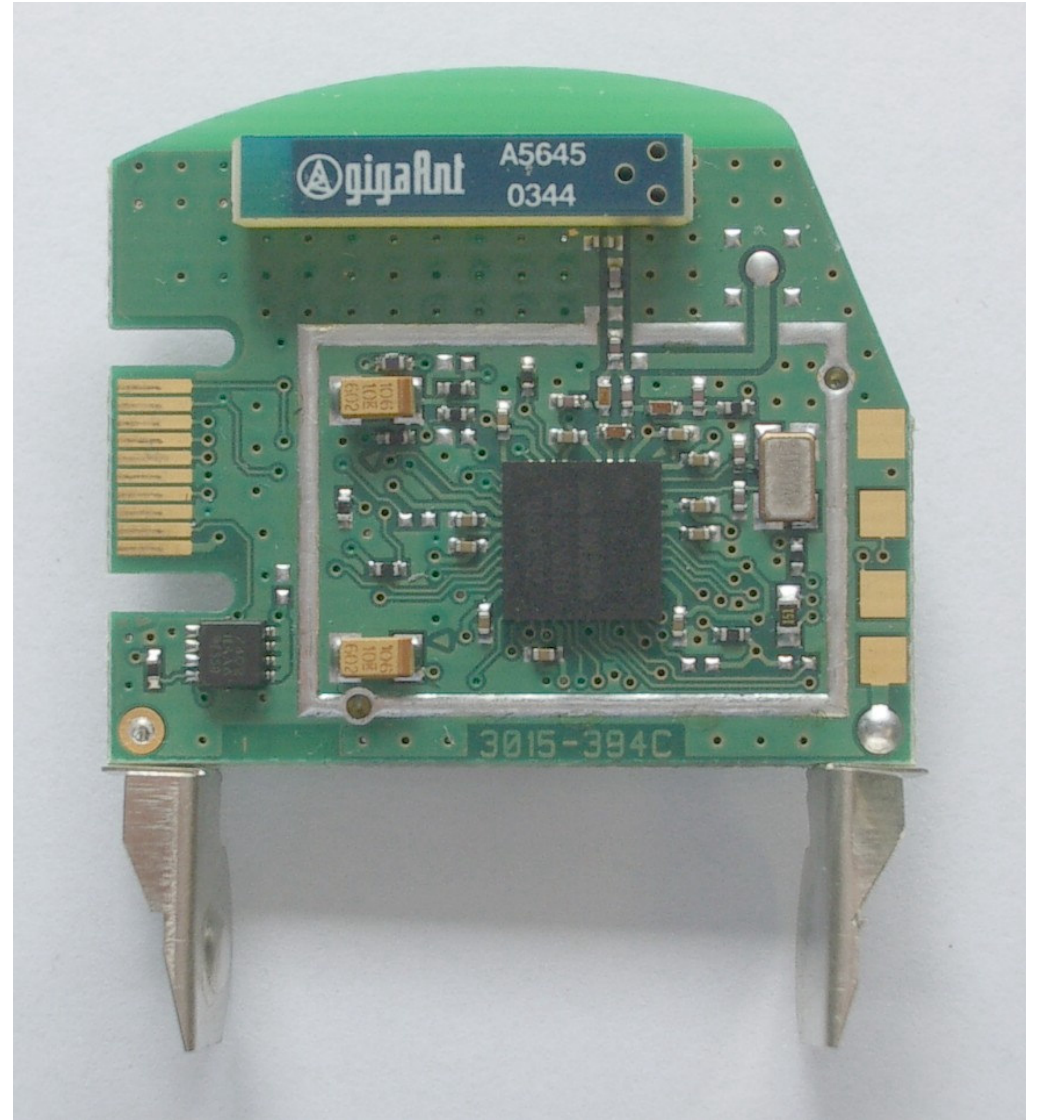

LifeTag Wireless MOB System E12185

Internal Photographs

A18130 LT Base Station	PJ5-LTB IC:4069B-LTB
E15026 LifeTag	PJ5-LTT IC:4069B-LTT

**LT Base Station
Front View, Primary Cover
Removed**

**LT Base Station
Secondary Cover**

**LT Base Station
Front View, Primary and
Secondary Covers
Removed**

LT Base Station PCB Front View

LT Base Station PCB Rear View

LifeTag

Rear cover removed showing PCB and battery compartment

LifeTag

Internal View, Front & Rear Covers with PCB removed

**LifeTag
PCB Front View**

**LifeTag
PCB Rear View**