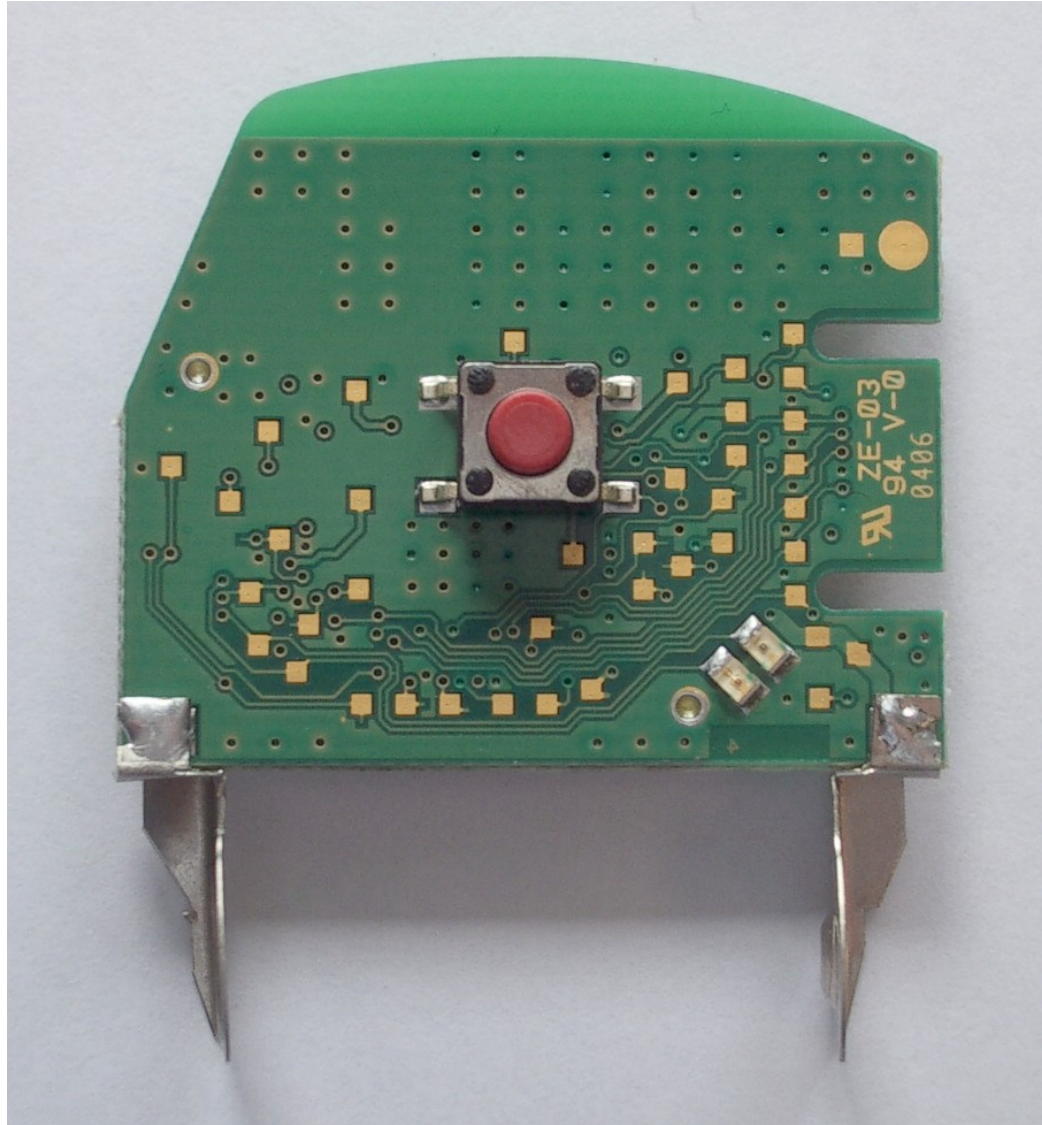

LifeTag Wireless MOB System E12185

Internal Photographs

A18130 LT Base Station	PJ5-LTB IC:4069B-LTB
E15026 LifeTag	PJ5-LTT IC:4069B-LTT

**LT Base Station
Front View, Primary Cover
Removed**

**LT Base Station
Secondary Cover**

**LT Base Station
Front View, Primary and
Secondary Covers
Removed**

LT Base Station PCB Front View

LT Base Station PCB Rear View

LifeTag

Rear cover removed showing PCB and battery compartment

LifeTag

Internal View, Front & Rear Covers with PCB removed

**LifeTag
PCB Front View**

**LifeTag
PCB Rear View**