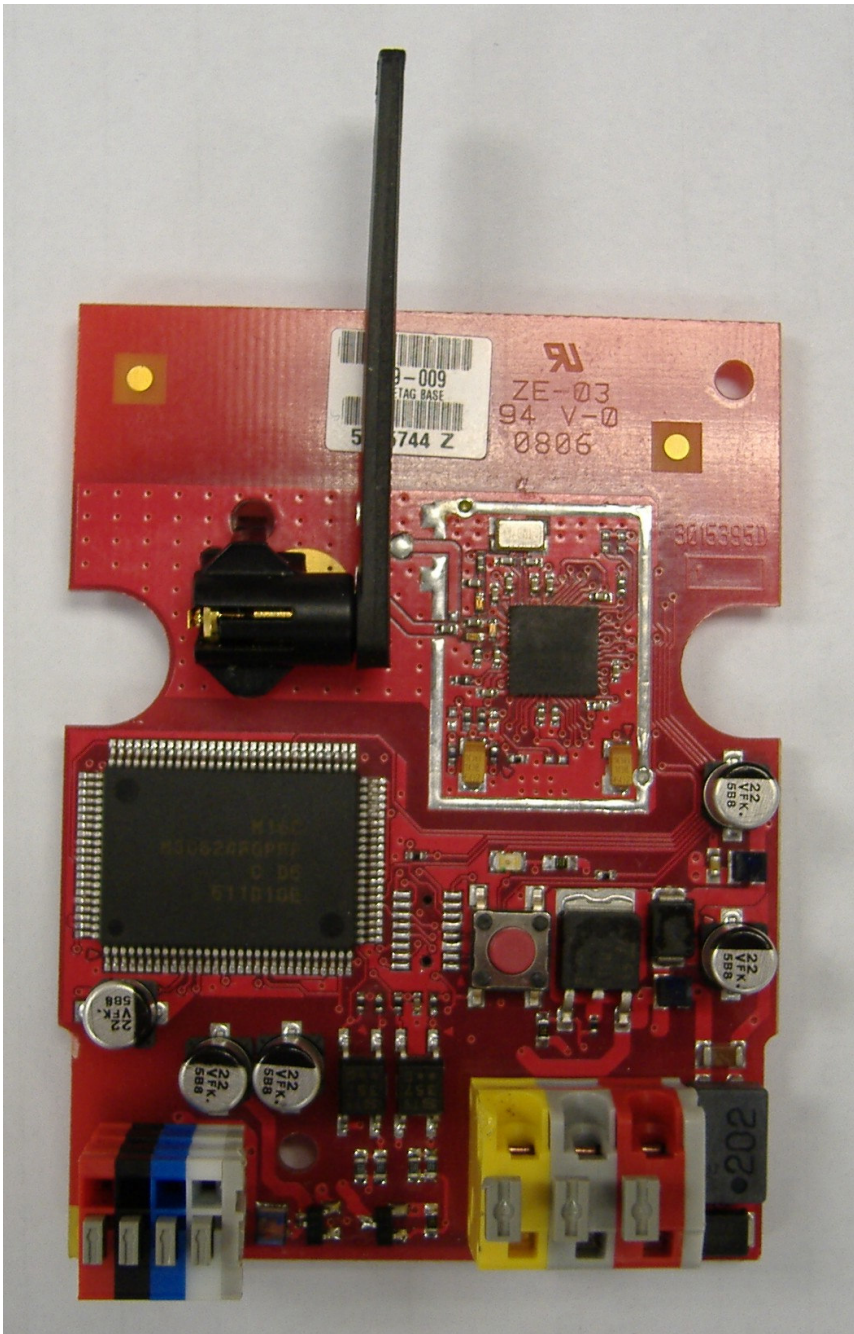

LifeTag Wireless MOB System E12185

Internal Photographs

A18130 LT Base Station	PJ5-LTB IC:4069B-LTB
E15026 LifeTag	PJ5-LTT IC:4069B-LTT

**LT Base Station
Front View, Primary Cover
Removed**

**LT Base Station
Secondary Cover**

**LT Base Station
Front View, Primary and
Secondary Covers
Removed**

LT Base Station PCB Front View

LT Base Station PCB Rear View

LifeTag

Rear cover removed showing PCB and battery compartment

LifeTag

Internal View, Front & Rear Covers with PCB removed

**LifeTag
PCB Front View**

**LifeTag
PCB Rear View**