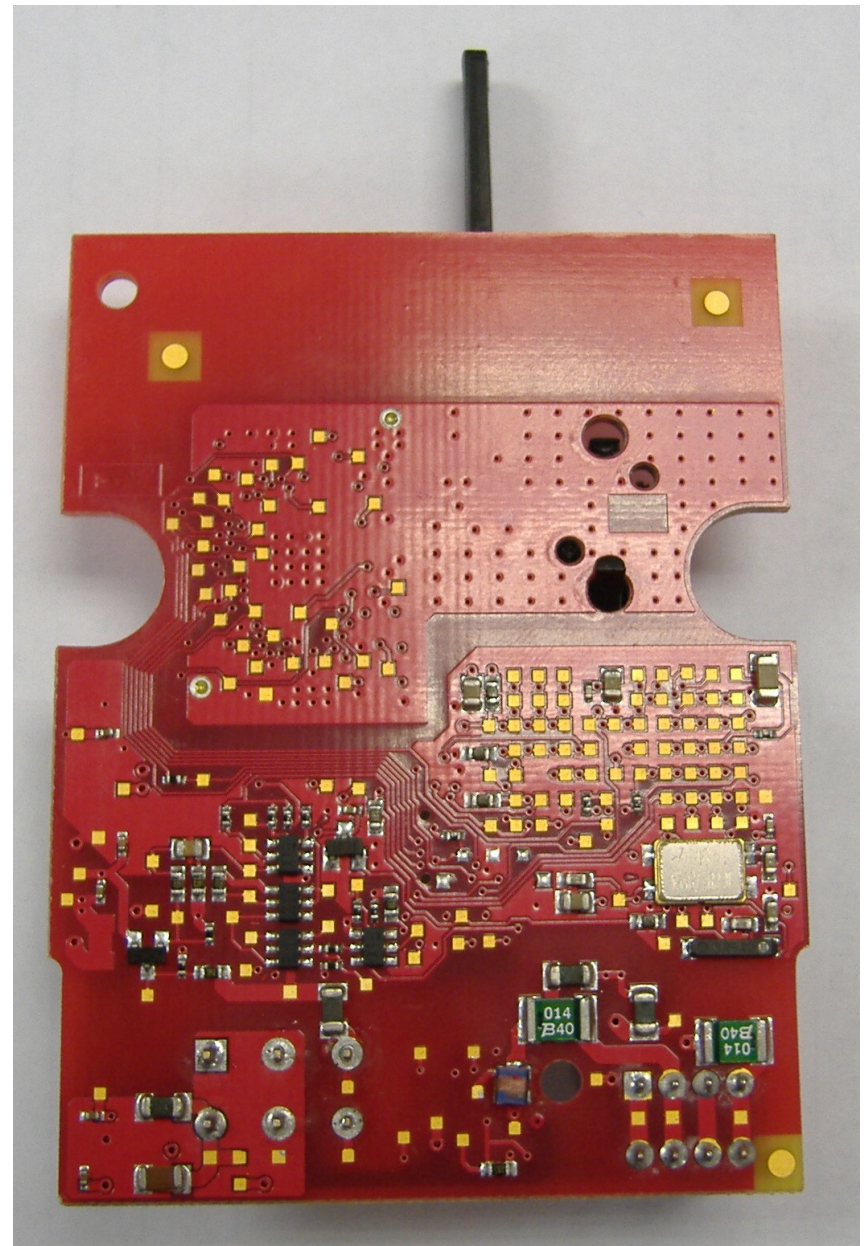

LifeTag Wireless MOB System E12185

Internal Photographs

A18130 LT Base Station	PJ5-LTB IC:4069B-LTB
E15026 LifeTag	PJ5-LTT IC:4069B-LTT

**LT Base Station
Front View, Primary Cover
Removed**

**LT Base Station
Secondary Cover**

**LT Base Station
Front View, Primary and
Secondary Covers
Removed**

LT Base Station PCB Front View

LT Base Station PCB Rear View

LifeTag

Rear cover removed showing PCB and battery compartment

LifeTag

Internal View, Front & Rear Covers with PCB removed

**LifeTag
PCB Front View**

**LifeTag
PCB Rear View**