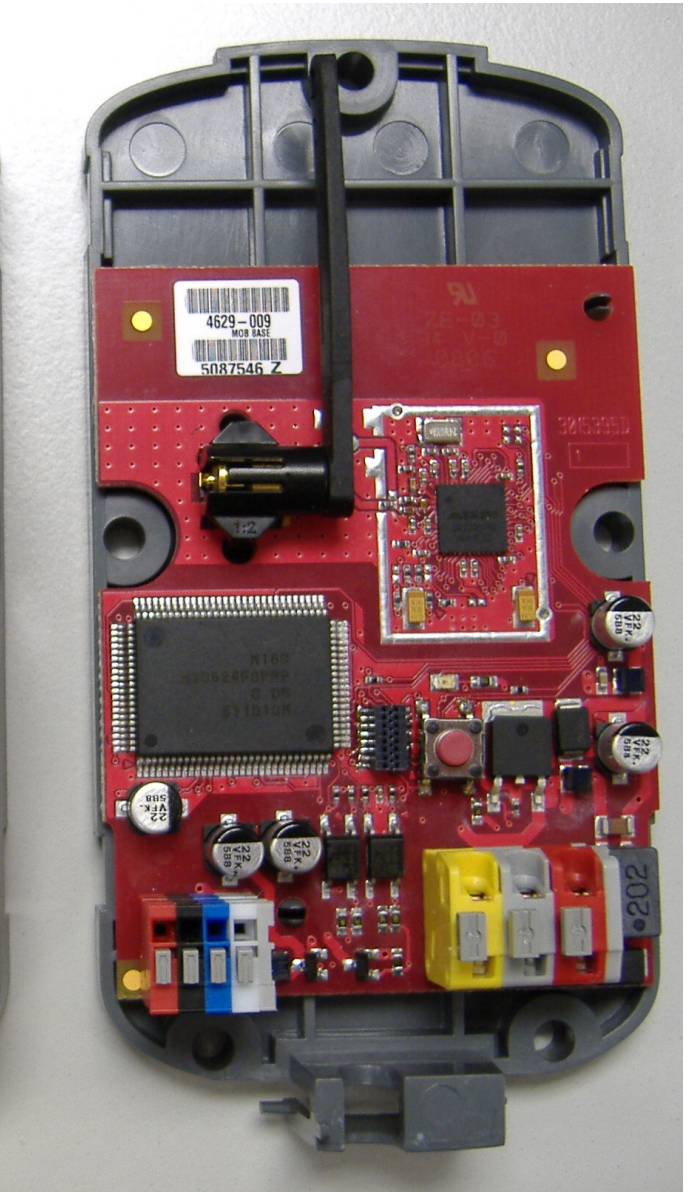

A18130 LT Base Station

PJ5-LTB

IC:4069B-LTB

(Part of LifeTag Wireless MOB System E12185)

Internal Photographs

**LT Base Station
Front View, Primary Cover
Removed**

**LT Base Station
Secondary Cover**

**LT Base Station
Front View, Primary and
Secondary Covers
Removed**

LT Base Station PCB Front View

LT Base Station PCB Rear View