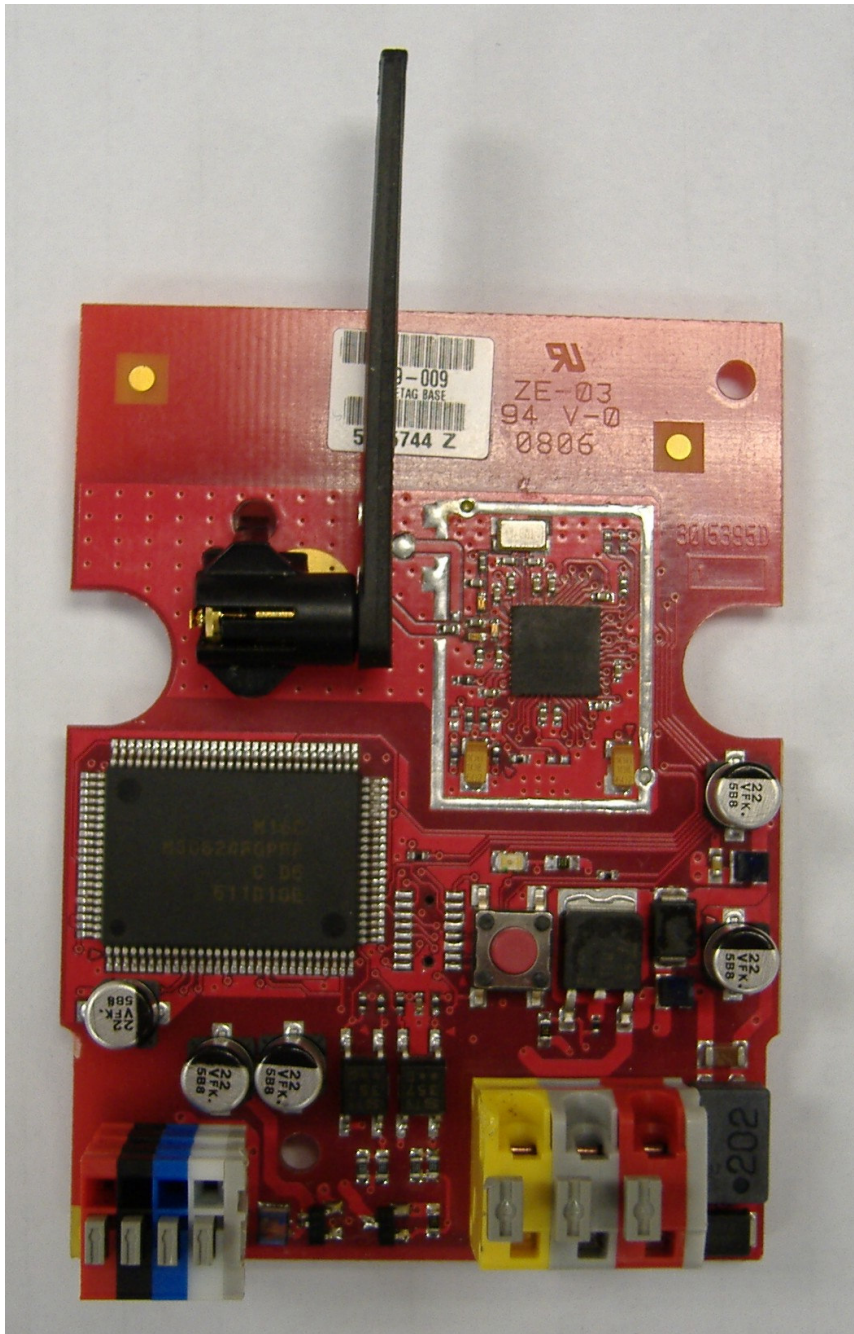

A18130 LT Base Station

PJ5-LTB

IC:4069B-LTB

(Part of LifeTag Wireless MOB System E12185)

Internal Photographs

**LT Base Station
Front View, Primary Cover
Removed**

**LT Base Station
Secondary Cover**

**LT Base Station
Front View, Primary and
Secondary Covers
Removed**

LT Base Station PCB Front View

LT Base Station PCB Rear View