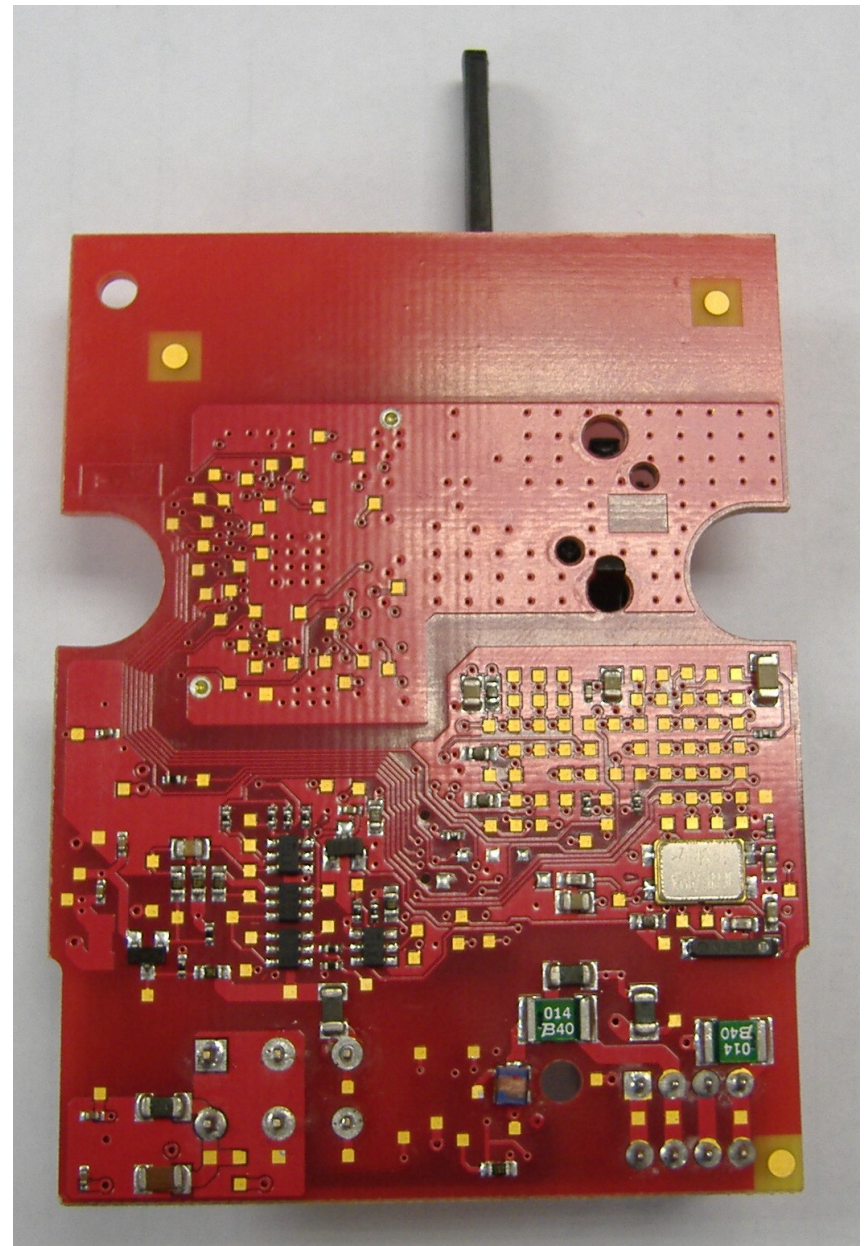

A18130 LT Base Station

PJ5-LTB

IC:4069B-LTB

(Part of LifeTag Wireless MOB System E12185)

Internal Photographs

**LT Base Station
Front View, Primary Cover
Removed**

**LT Base Station
Secondary Cover**

**LT Base Station
Front View, Primary and
Secondary Covers
Removed**

LT Base Station PCB Front View

LT Base Station PCB Rear View