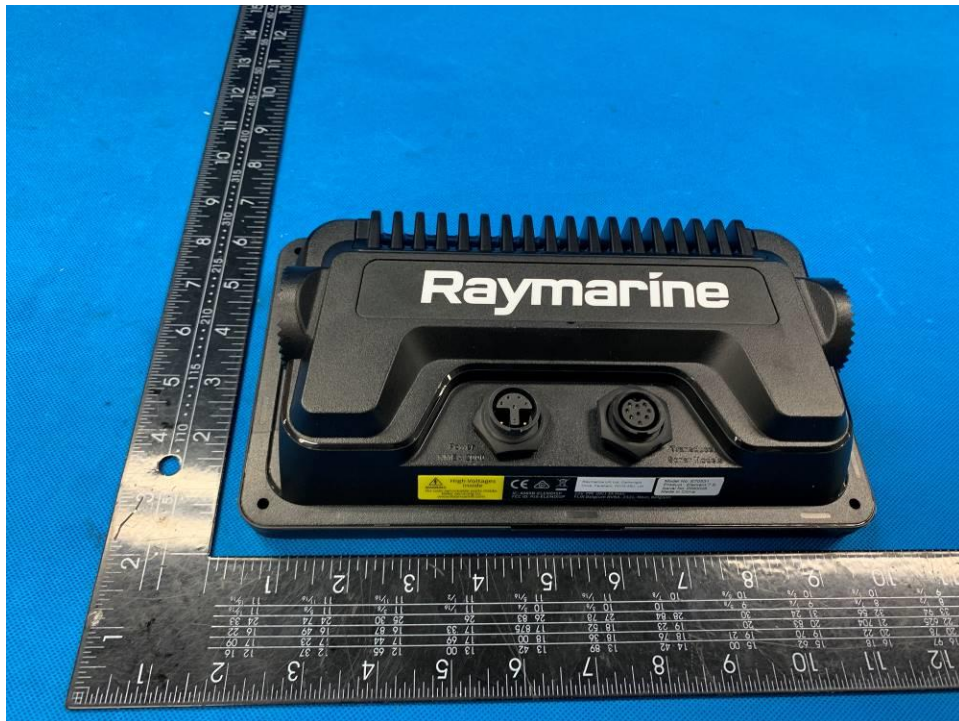

External photo

7inch

9 inch

12 inch

Detector:

Power Cable: