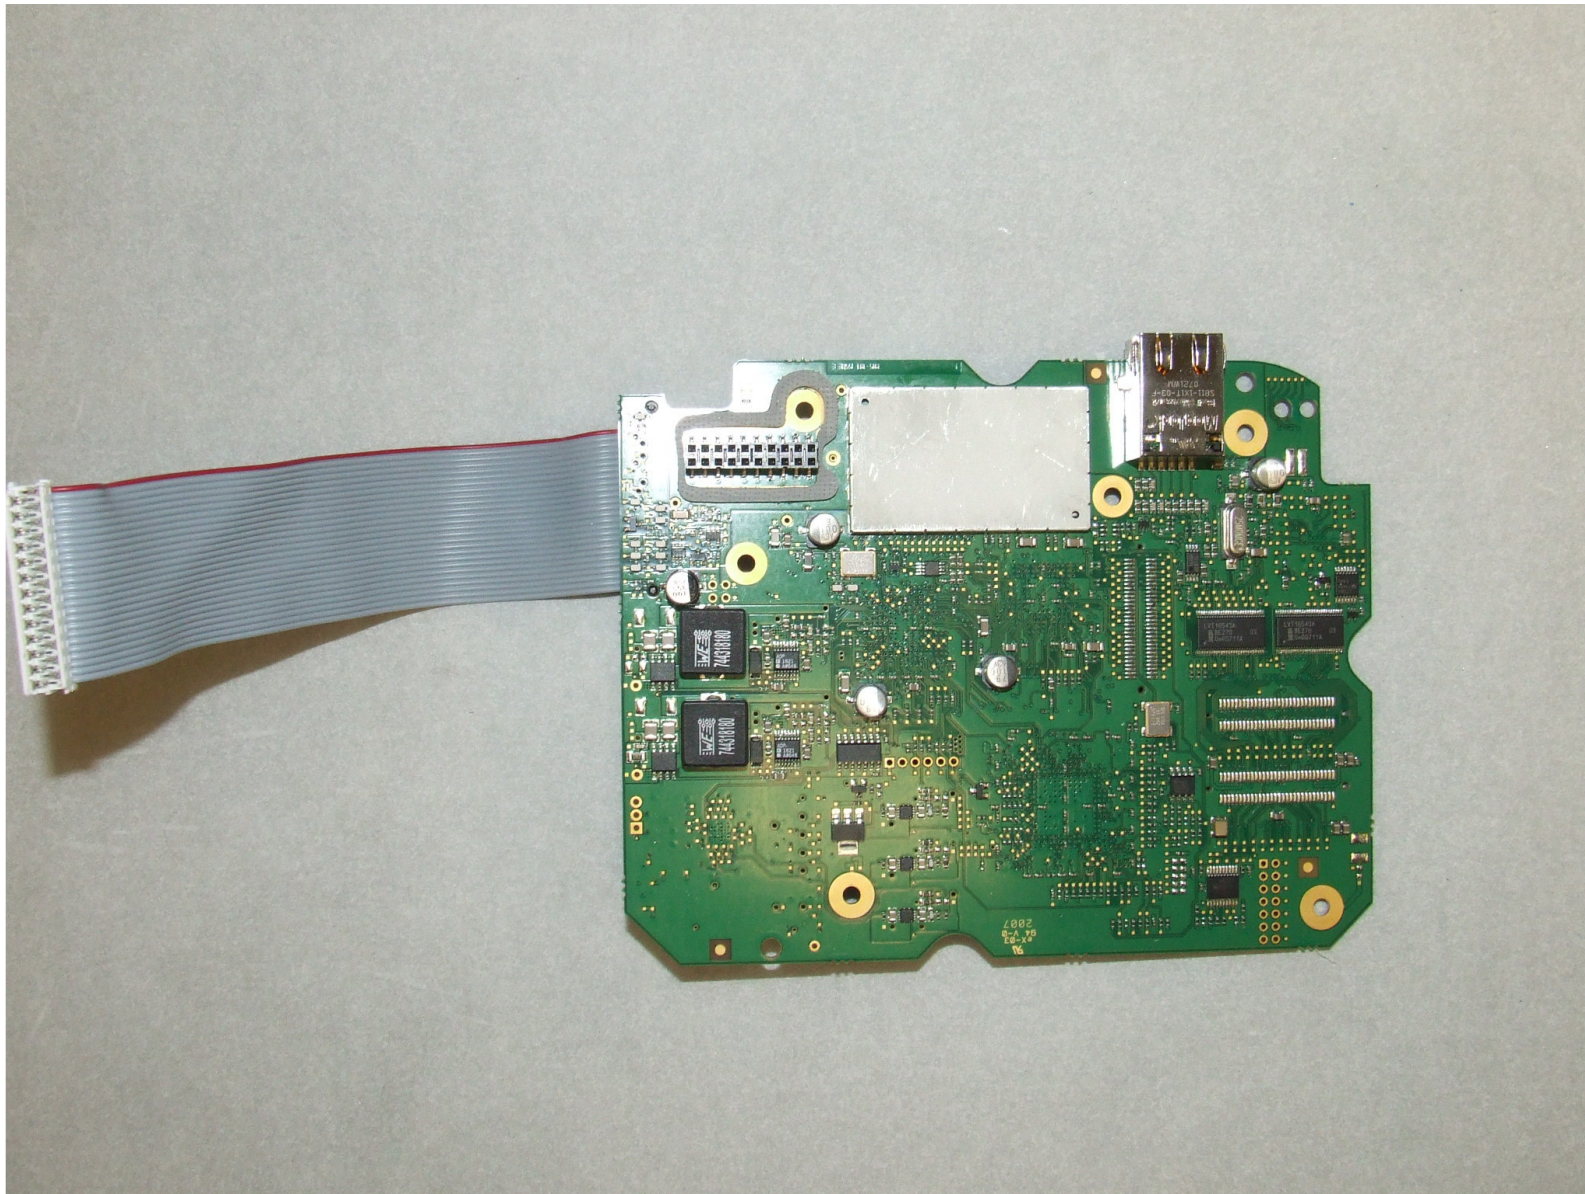

NGS 12kW Digital Open Array Radar Scanner - core module bottom view with modulator/psu pcb and IF assembly removed.

Interior view 16

NGS 12kW Digital Open Array Radar Scanner - IF pcb assembly, top view

Interior view 17

NGS 12kW Digital Open Array Radar Scanner - IF pcb assembly, bottom view

Interior view 18