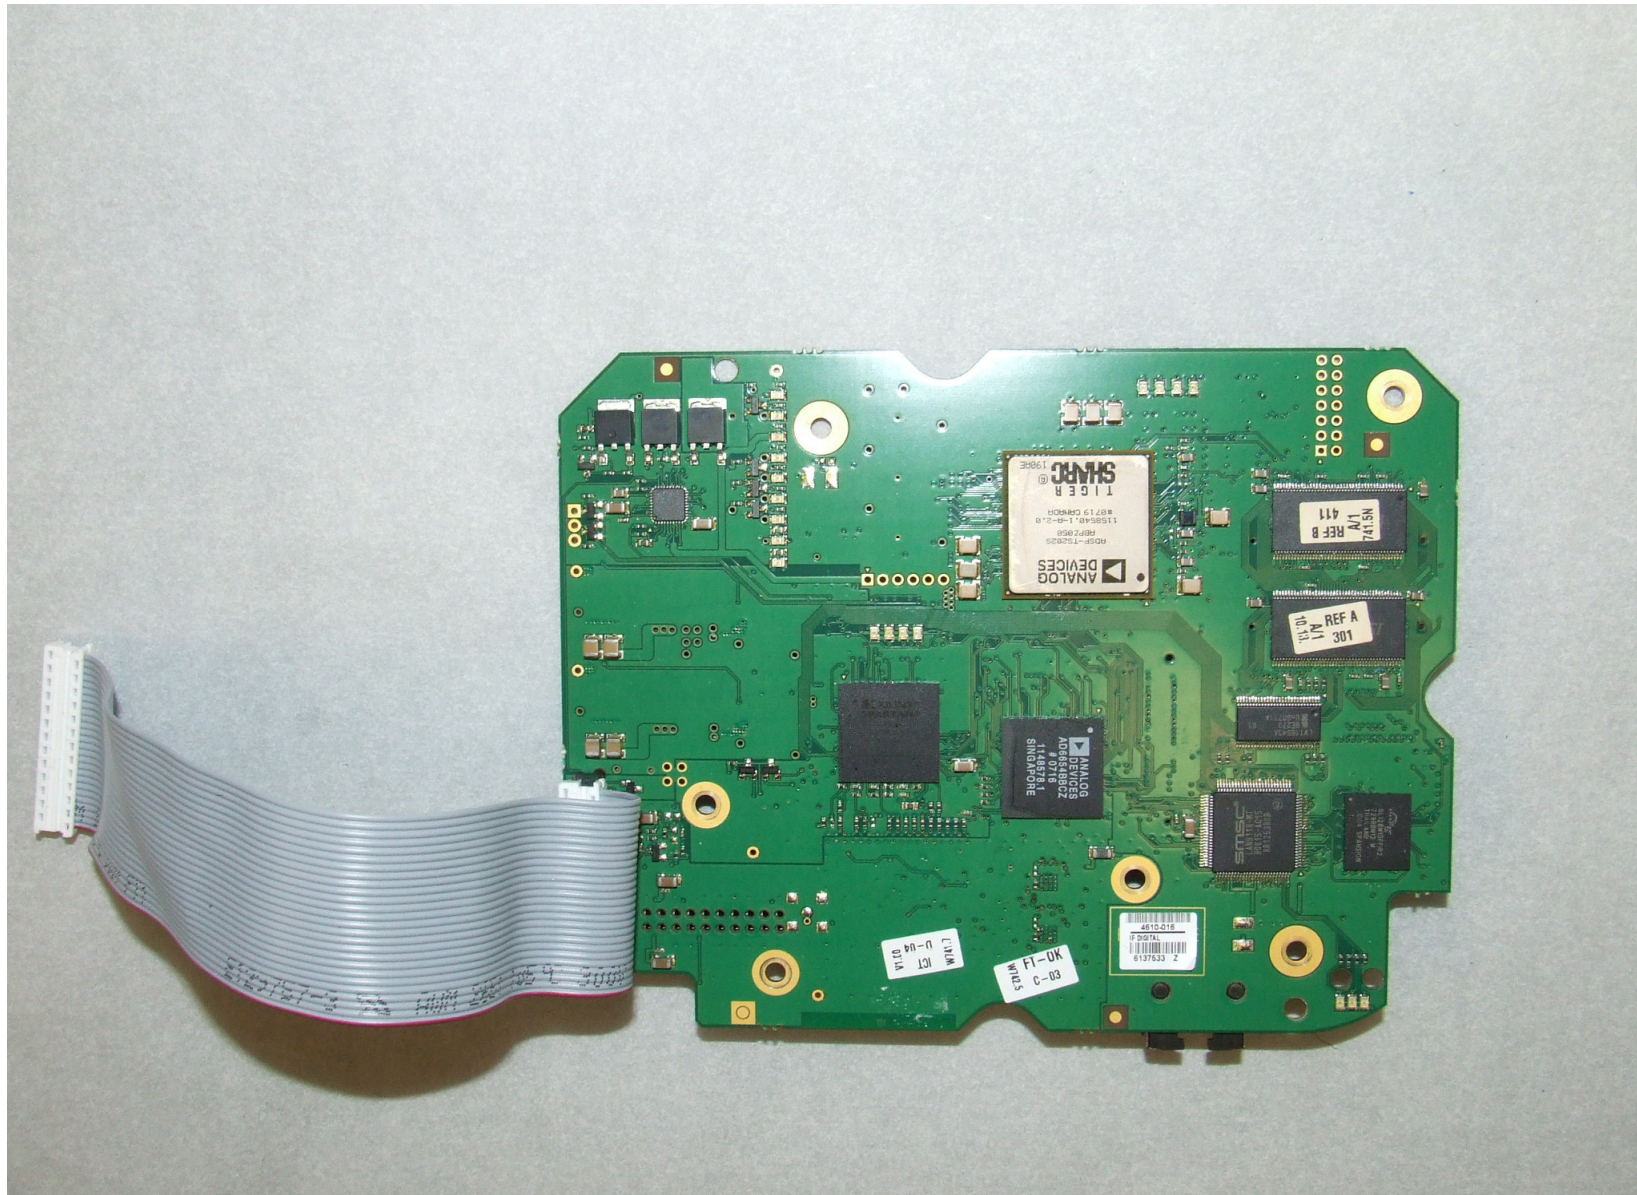

NGS 12kW Digital Open Array Radar Scanner - core module bottom view with modulator/psu pcb and IF assembly removed.

Interior view 16

NGS 12kW Digital Open Array Radar Scanner - IF pcb assembly, top view

Interior view 17

NGS 12kW Digital Open Array Radar Scanner - IF pcb assembly, bottom view

Interior view 18