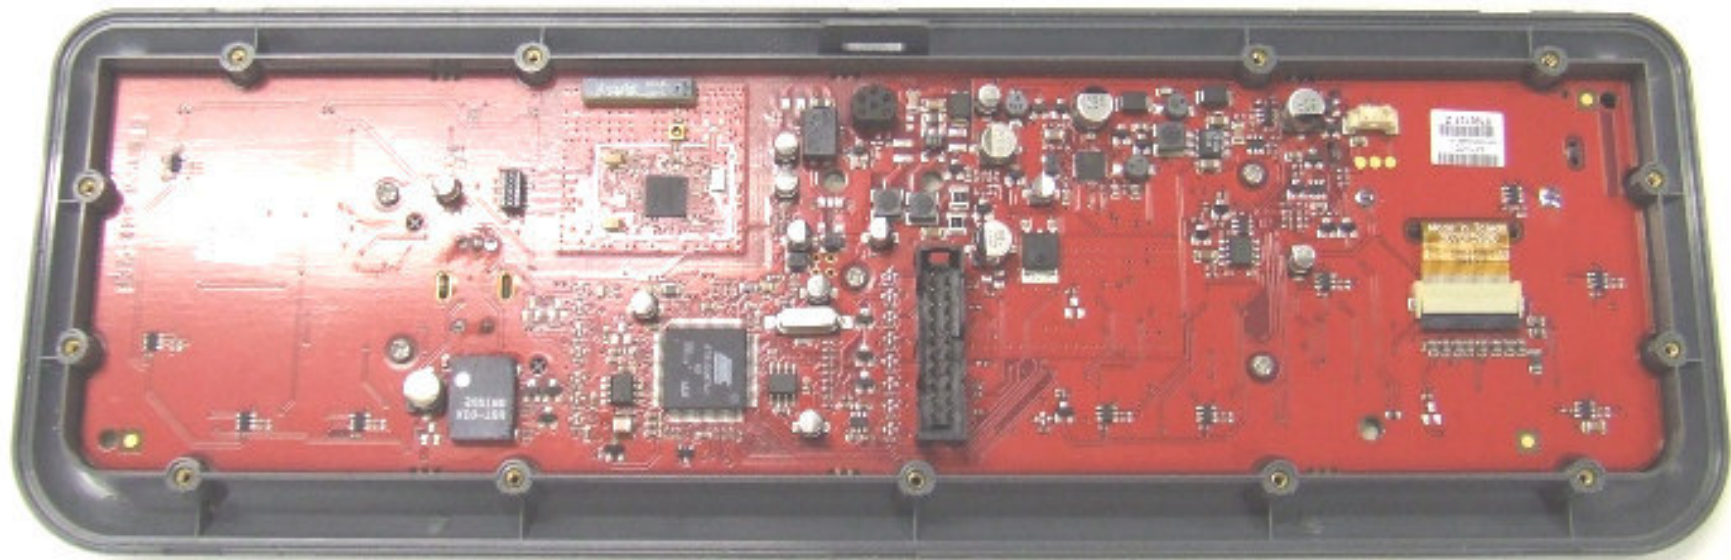

Raymarine UK Limited

Command Center

with

Wireless Upgrade Kit

Part No. E02044

Part No. E02046

} **PJ5-CCTR**

Internal Photographs

REAR VIEW

Mounting clamp/cover and battery compartment cover removed

REAR VIEW

Showing interior of battery compartment and battery connection

INTERNAL VIEW

Rear cover removed exposing component and antenna side of pcb

INTERNAL VIEW
PCB removed exposing keyboard membrane behind front panel

INTERNAL VIEW
Front panel rear view with keyboard membrane removed

INTERNAL VIEW
Rear cover interior view

INTERNAL VIEW
PCB, keyboard switch side

INTERNAL VIEW
PCB, component and antenna side