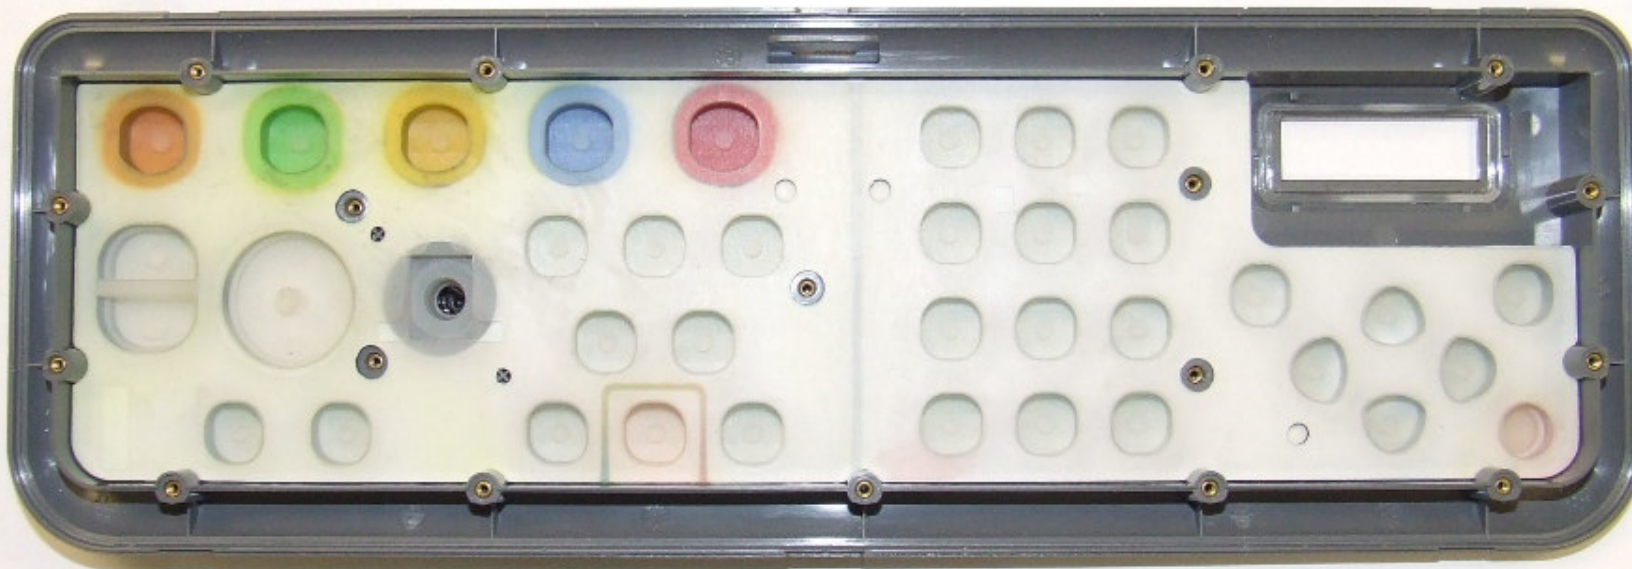

Raymarine UK Limited

Command Center

with

Wireless Upgrade Kit

Part No. E02044

Part No. E02046

} **PJ5-CCTR**

Internal Photographs

REAR VIEW

Mounting clamp/cover and battery compartment cover removed

REAR VIEW

Showing interior of battery compartment and battery connection

INTERNAL VIEW

Rear cover removed exposing component and antenna side of pcb

INTERNAL VIEW
PCB removed exposing keyboard membrane behind front panel

INTERNAL VIEW
Front panel rear view with keyboard membrane removed

INTERNAL VIEW
Rear cover interior view

INTERNAL VIEW
PCB, keyboard switch side

INTERNAL VIEW
PCB, component and antenna side