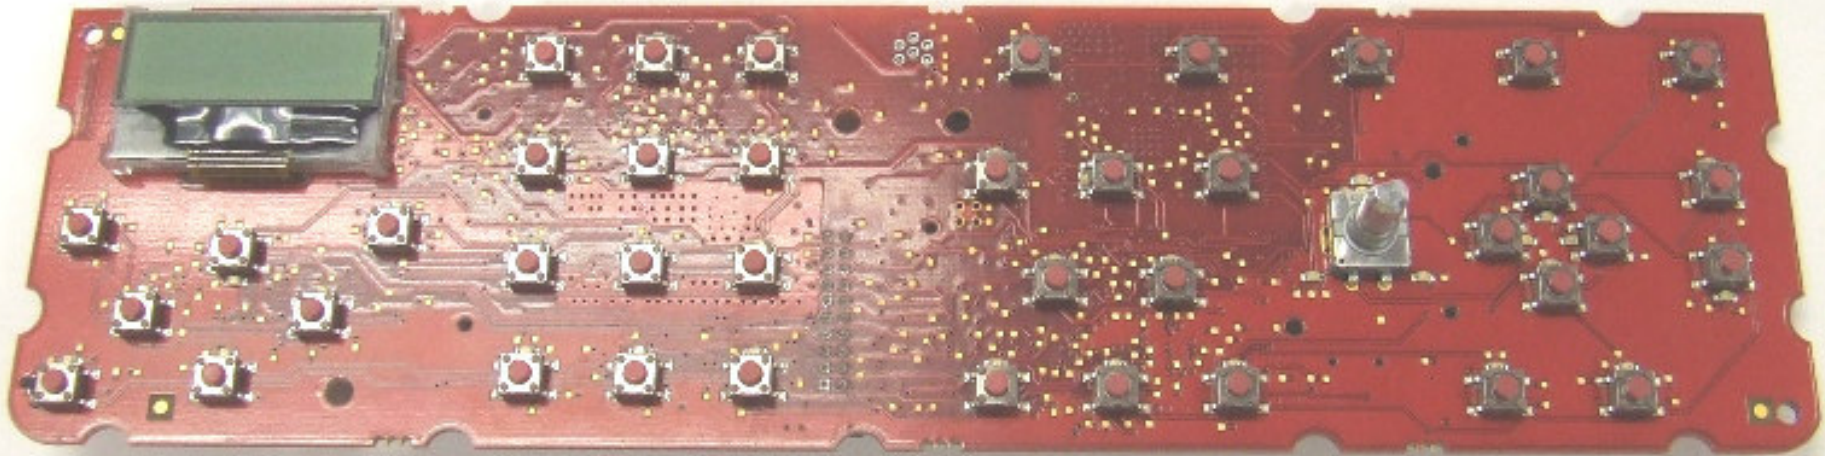

Raymarine UK Limited

Command Center

with

Wireless Upgrade Kit

Part No. E02044

Part No. E02046

} **PJ5-CCTR**

Internal Photographs

REAR VIEW

Mounting clamp/cover and battery compartment cover removed

REAR VIEW

Showing interior of battery compartment and battery connection

INTERNAL VIEW

Rear cover removed exposing component and antenna side of pcb

INTERNAL VIEW
PCB removed exposing keyboard membrane behind front panel

INTERNAL VIEW
Front panel rear view with keyboard membrane removed

INTERNAL VIEW
Rear cover interior view

INTERNAL VIEW
PCB, keyboard switch side

INTERNAL VIEW
PCB, component and antenna side