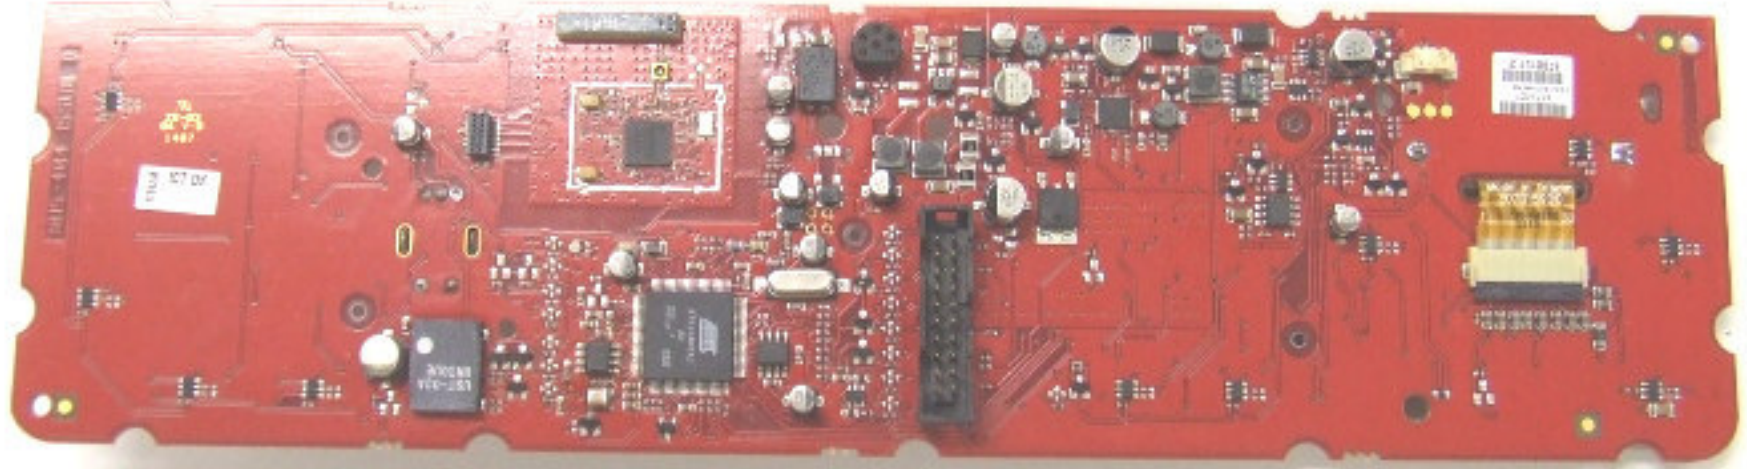

Raymarine UK Limited

Command Center

with

Wireless Upgrade Kit

Part No. E02044

Part No. E02046

} **PJ5-CCTR**

Internal Photographs

REAR VIEW

Mounting clamp/cover and battery compartment cover removed

REAR VIEW

Showing interior of battery compartment and battery connection

INTERNAL VIEW

Rear cover removed exposing component and antenna side of pcb

INTERNAL VIEW
PCB removed exposing keyboard membrane behind front panel

INTERNAL VIEW
Front panel rear view with keyboard membrane removed

INTERNAL VIEW
Rear cover interior view

INTERNAL VIEW
PCB, keyboard switch side

INTERNAL VIEW
PCB, component and antenna side