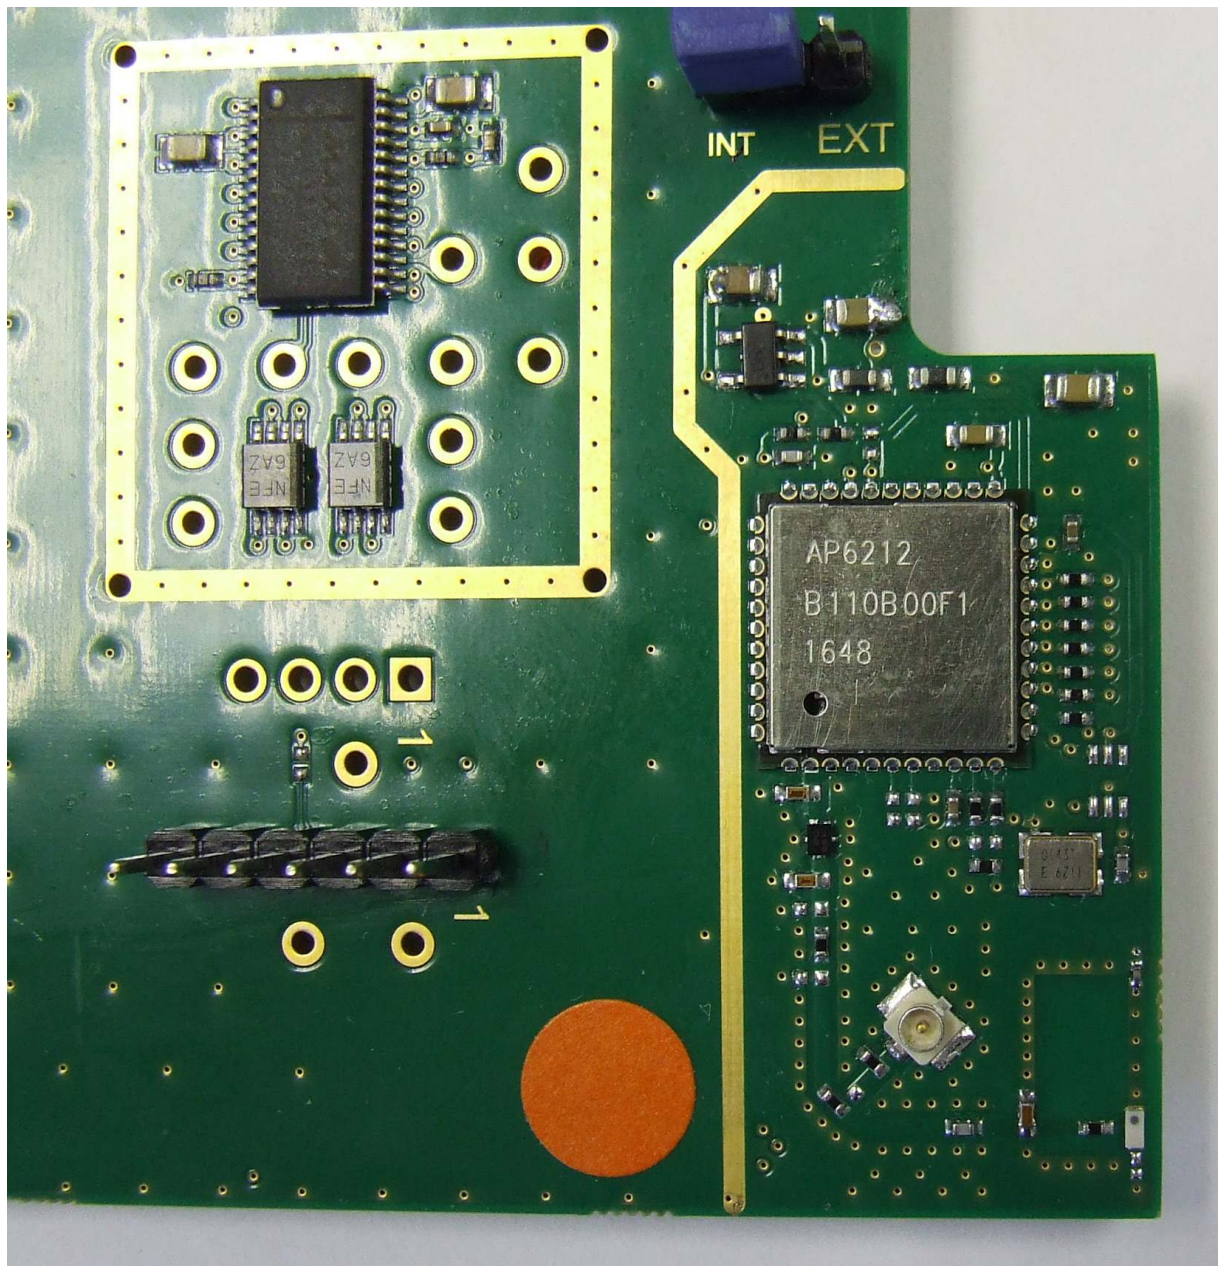

1.1.1 Unit EMC2036/001 – Conducted

1.1.1.1 Unit EMC2036/001 – Conducted – Test Setup

1.1.1.2 Unit EMC2036/001 – Conducted – Front

1.1.1.3 Unit EMC2036/001 – Conducted – Rear

1.1.1.4 Unit EMC2036/001 – Conducted – Zoom on Wi-Fi and Bluetooth Section

1.1.1.5 Unit EMC2036/001 – Conducted – Zoom on Wi-Fi and Bluetooth Section – Rear

1.1.2 Unit EMC2036/002 – Radiated

1.1.2.1 Unit EMC2036/002 – Radiated – Test Setup

1.1.2.2 Unit EMC2036/002 – Radiated – Front

1.1.2.3 Unit EMC2036/002 – Radiated – Rear

1.1.2.4 Unit EMC2036/002 – Radiated – Zoom on Wi-Fi and Bluetooth Section - Front

1.1.2.5 Unit EMC2036/002 – Radiated – Zoom on Wi-Fi and Bluetooth Section – Rear