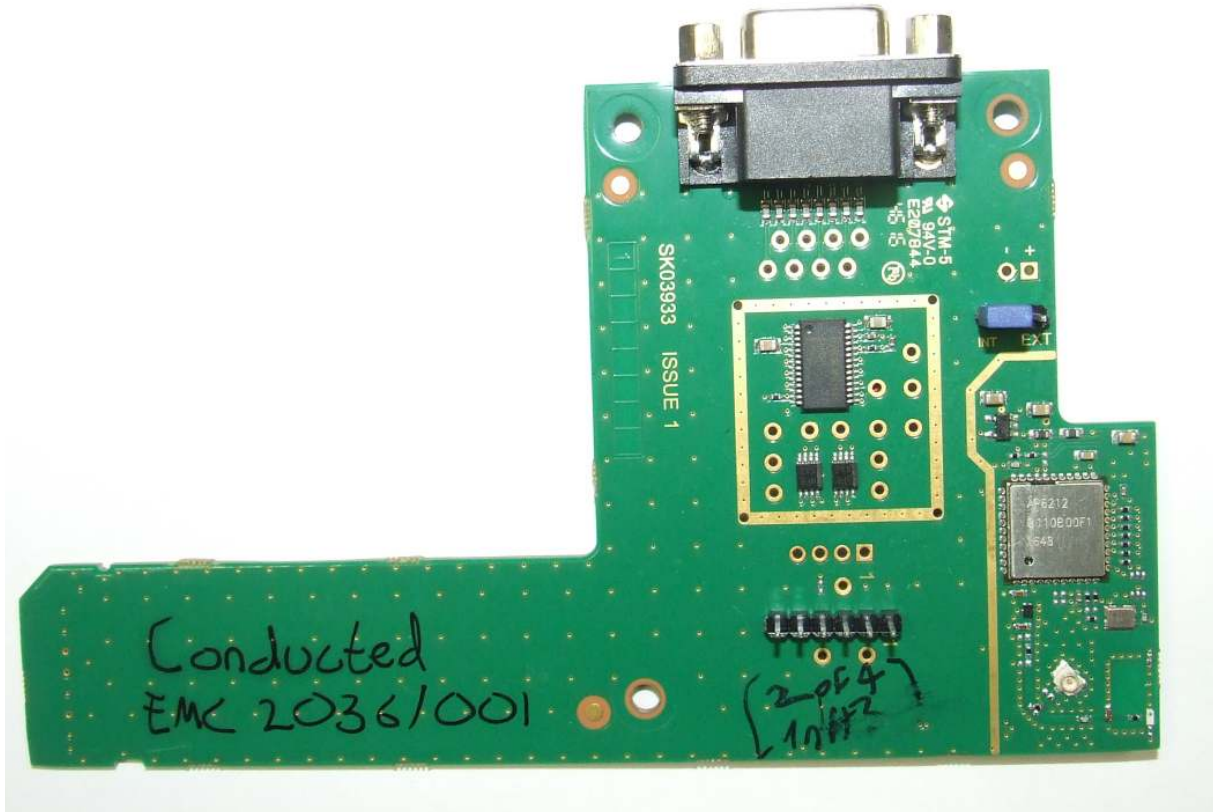

Raymarine UK Ltd,
Marine House,
Cartwright Drive,
Fareham,
Hampshire
PO15 5RJ
Tel: 01329 246700

Email: compliance@raymarine.com

<http://www.raymarine.com>

Photos of Axiom Wi-Fi and Bluetooth Module

1.1 Wi-Fi and Bluetooth Module Photographs

1.1.1 Unit EMC2036/001 – Conducted

1.1.1.1 Unit EMC2036/001 – Conducted – Test Setup

1.1.1.2 Unit EMC2036/001 – Conducted – Front

1.1.1.3 Unit EMC2036/001 – Conducted – Rear

1.1.1.4 Unit EMC2036/001 – Conducted – Zoom on Wi-Fi and Bluetooth Section

1.1.1.5 Unit EMC2036/001 – Conducted – Zoom on Wi-Fi and Bluetooth Section – Rear

1.1.2 Unit EMC2036/002 – Radiated

1.1.2.1 Unit EMC2036/002 – Radiated – Test Setup

1.1.2.2 Unit EMC2036/002 – Radiated – Front