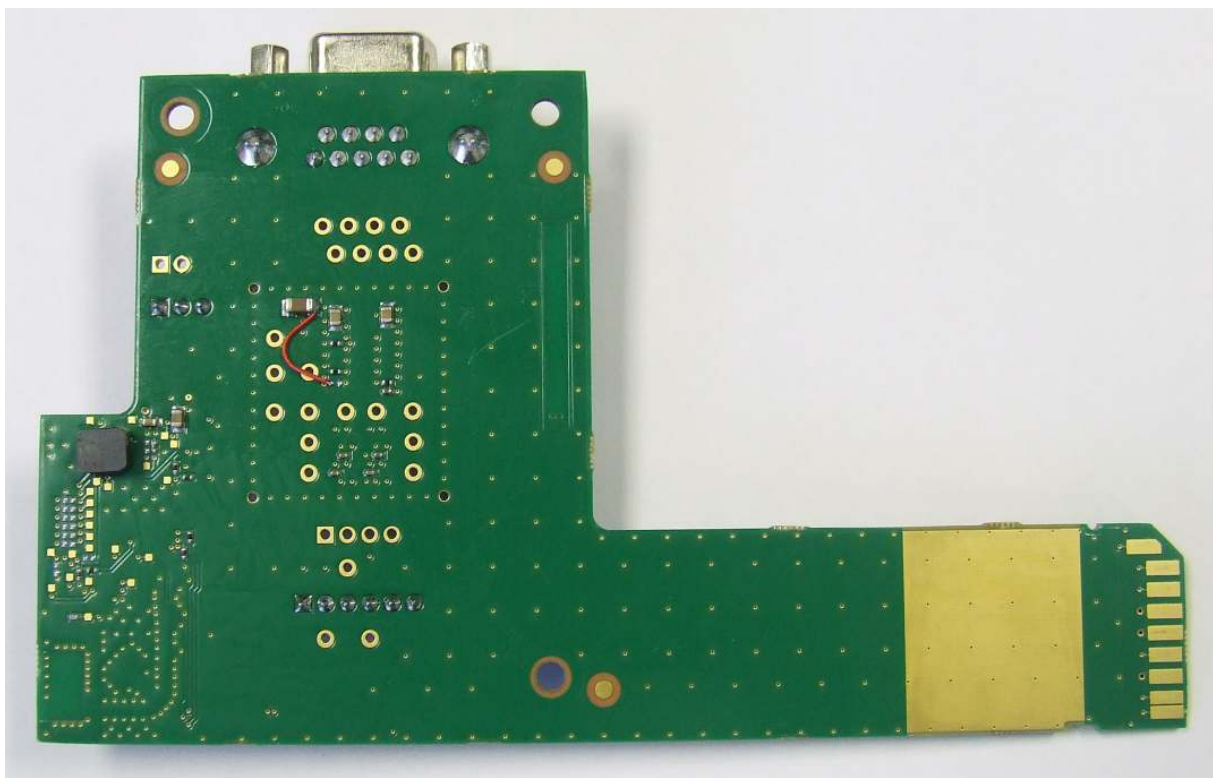

1.1.1 Unit EMC2036/001 – Conducted

1.1.1.1 Unit EMC2036/001 – Conducted – Test Setup

1.1.1.2 Unit EMC2036/001 – Conducted – Front

1.1.1.3 Unit EMC2036/001 – Conducted – Rear

1.1.1.4 Unit EMC2036/001 – Conducted – Zoom on Wi-Fi and Bluetooth Section

1.1.1.5 Unit EMC2036/001 – Conducted – Zoom on Wi-Fi and Bluetooth Section – Rear

1.1.2 Unit EMC2036/002 – Radiated

1.1.2.1 Unit EMC2036/002 – Radiated – Test Setup

1.1.2.2 Unit EMC2036/002 – Radiated – Front

1.1.2.3 Unit EMC2036/002 – Radiated – Rear

1.1.2.4 Unit EMC2036/002 – Radiated – Zoom on Wi-Fi and Bluetooth Section - Front

1.1.2.5 Unit EMC2036/002 – Radiated – Zoom on Wi-Fi and Bluetooth Section – Rear