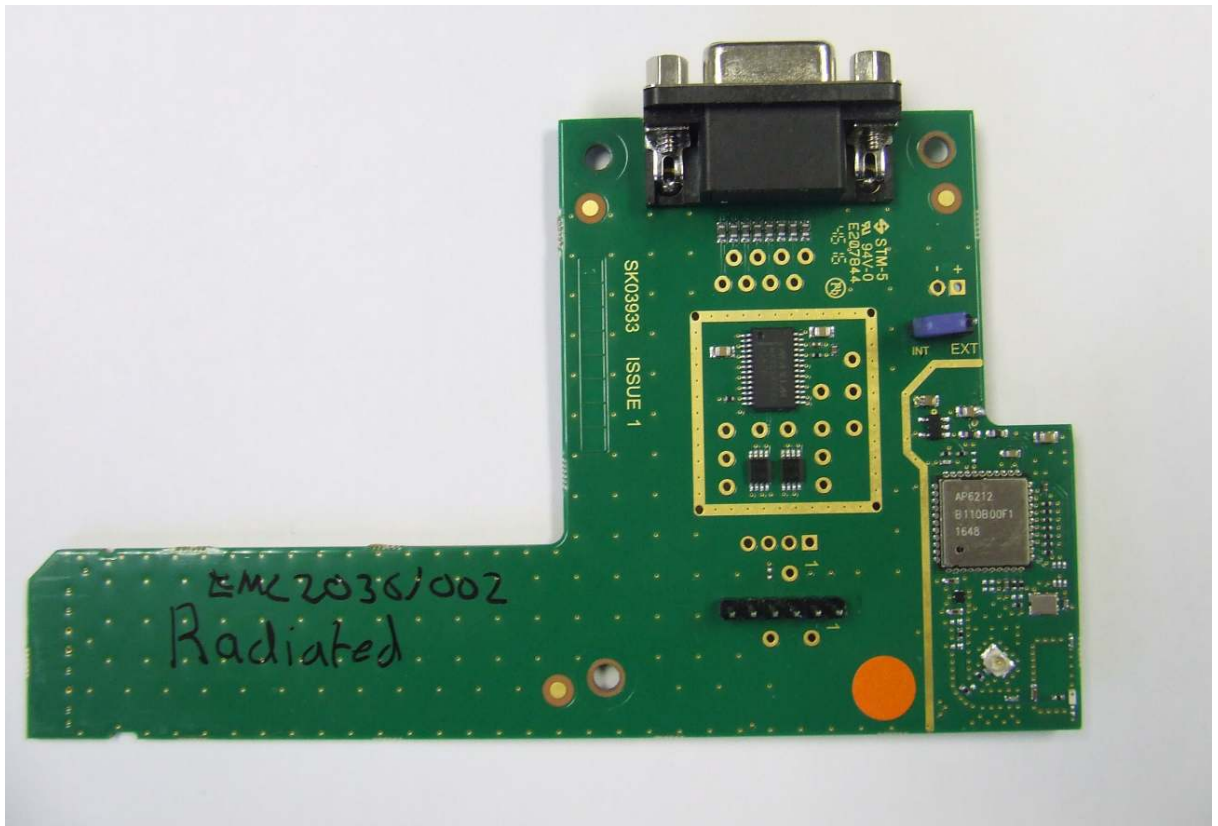

1.1.1 Unit EMC2036/001 – Conducted

1.1.1.1 Unit EMC2036/001 – Conducted – Test Setup

1.1.1.2 Unit EMC2036/001 – Conducted – Front

1.1.1.3 Unit EMC2036/001 – Conducted – Rear

1.1.1.4 Unit EMC2036/001 – Conducted – Zoom on Wi-Fi and Bluetooth Section

1.1.1.5 Unit EMC2036/001 – Conducted – Zoom on Wi-Fi and Bluetooth Section – Rear

1.1.2 Unit EMC2036/002 – Radiated

1.1.2.1 Unit EMC2036/002 – Radiated – Test Setup

1.1.2.2 Unit EMC2036/002 – Radiated – Front

1.1.2.3 Unit EMC2036/002 – Radiated – Rear

1.1.2.4 Unit EMC2036/002 – Radiated – Zoom on Wi-Fi and Bluetooth Section - Front

1.1.2.5 Unit EMC2036/002 – Radiated – Zoom on Wi-Fi and Bluetooth Section – Rear