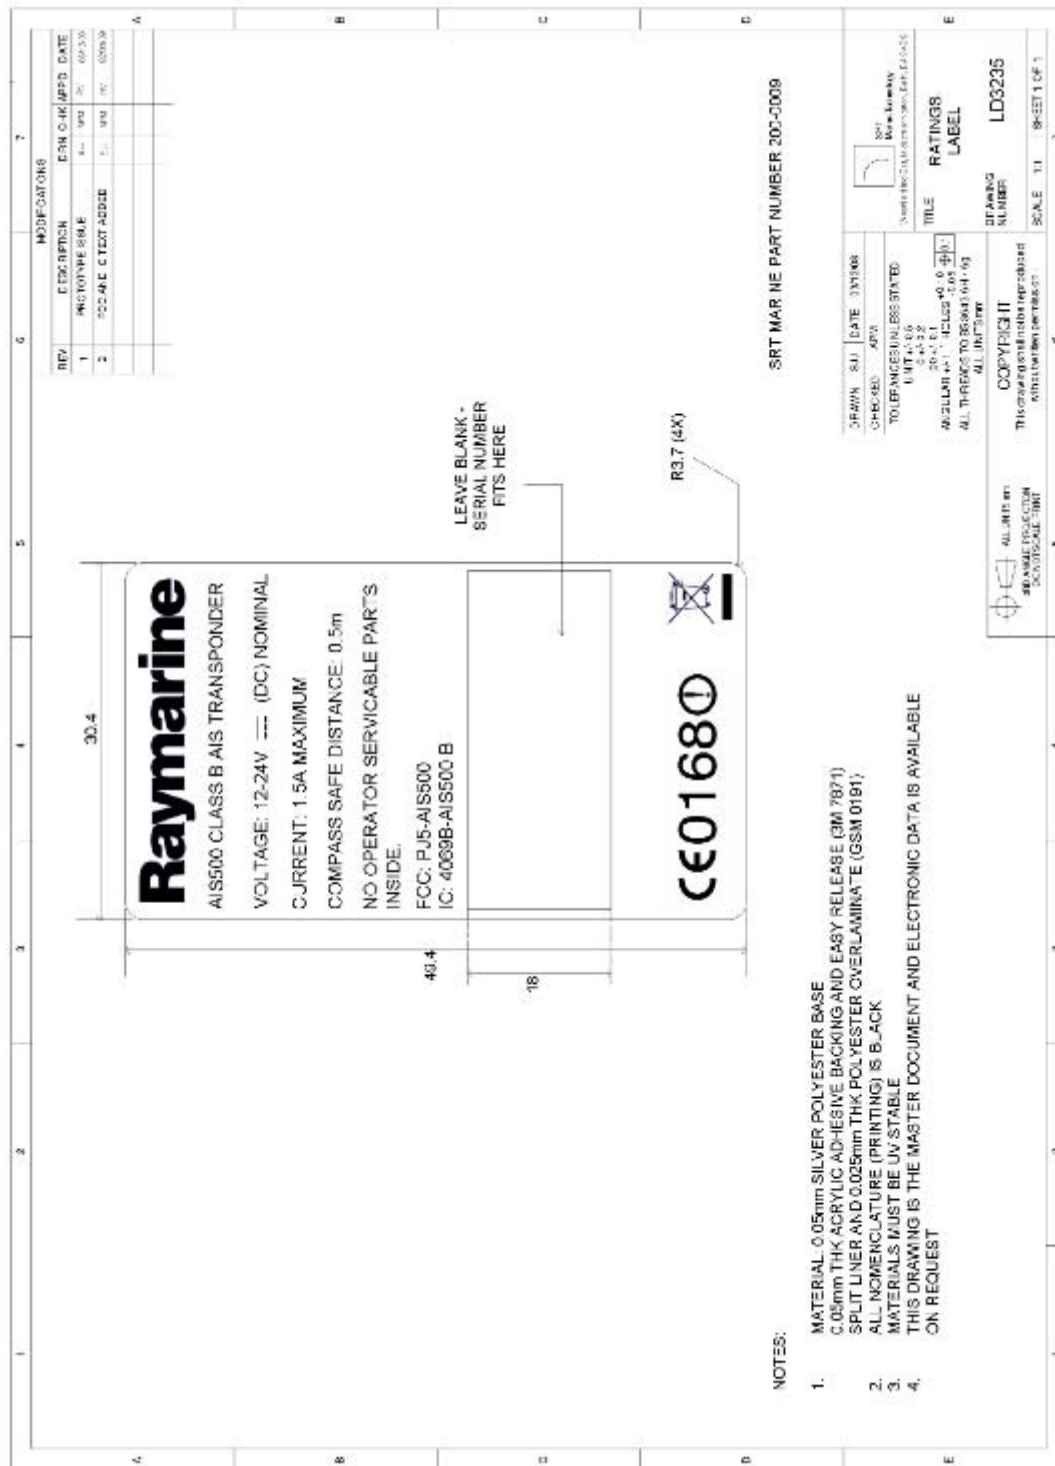

Ratings label information

Raymarine PLC AIS500 Class B AIS Transceiver

Ratings label drawing

Ratings label location

Ratings label location

FCC Warning information label

FCC Warning information location

Easy peel label applied in the location indicated above.