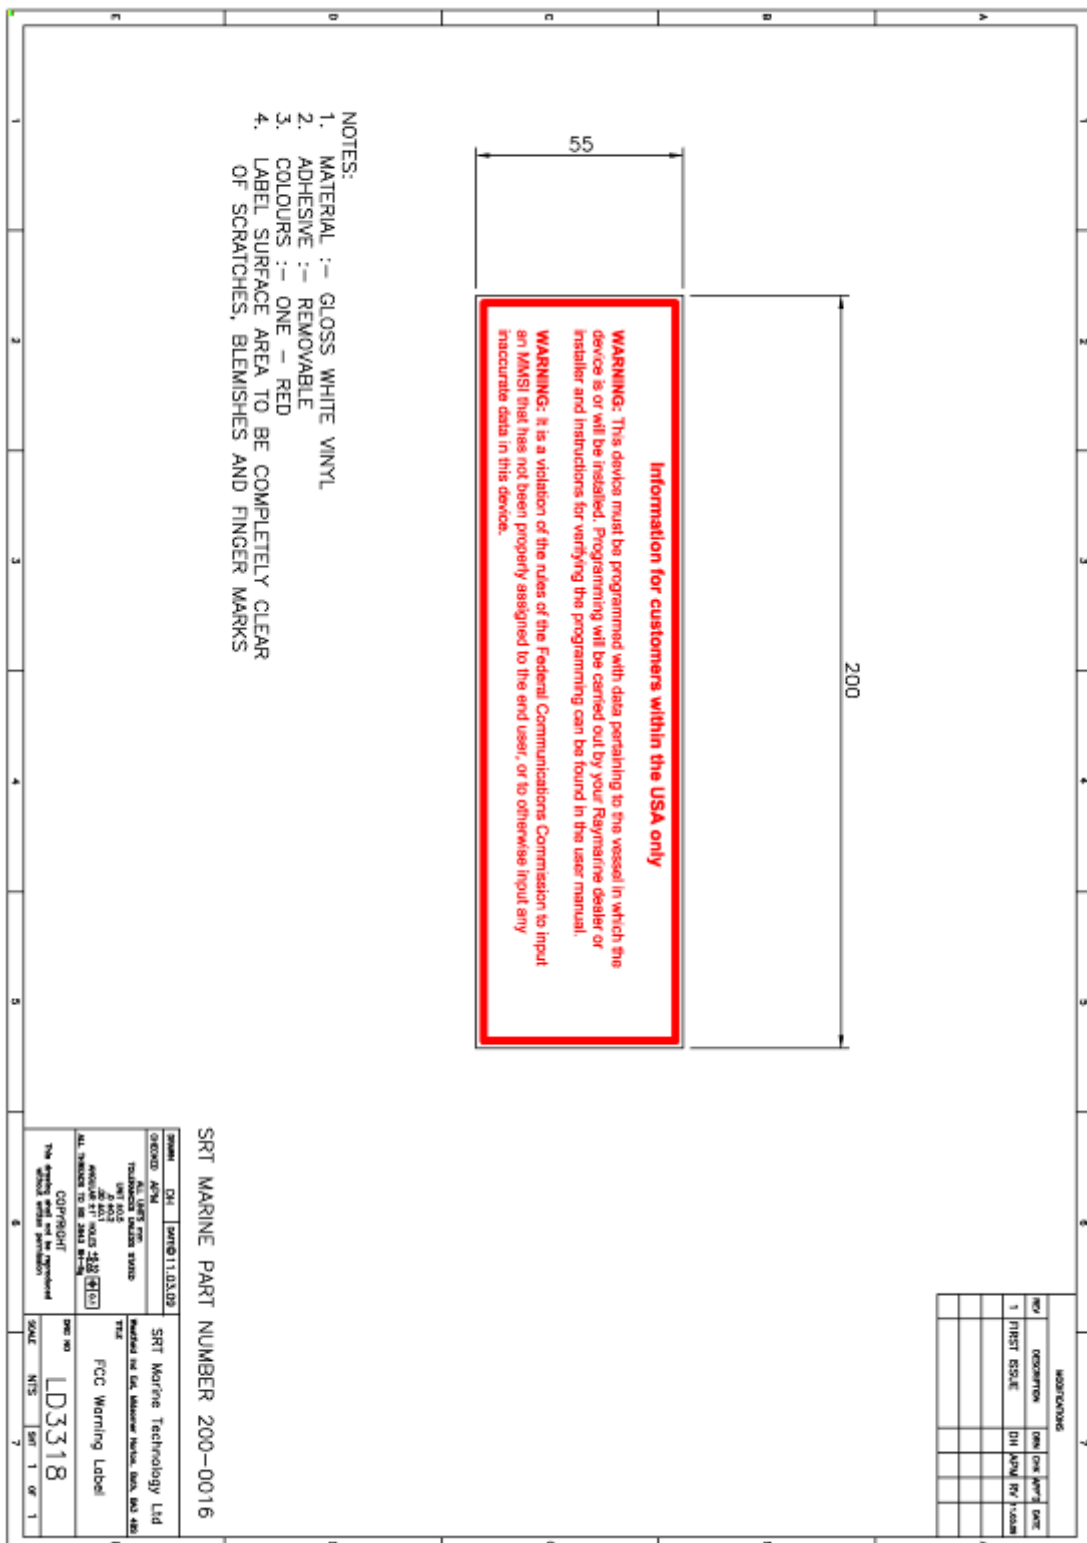

Ratings label information

Raymarine PLC AIS500 Class B AIS Transceiver

Ratings label drawing

Ratings label location

Ratings label location

FCC Warning information label

FCC Warning information location

Easy peel label applied in the location indicated above.