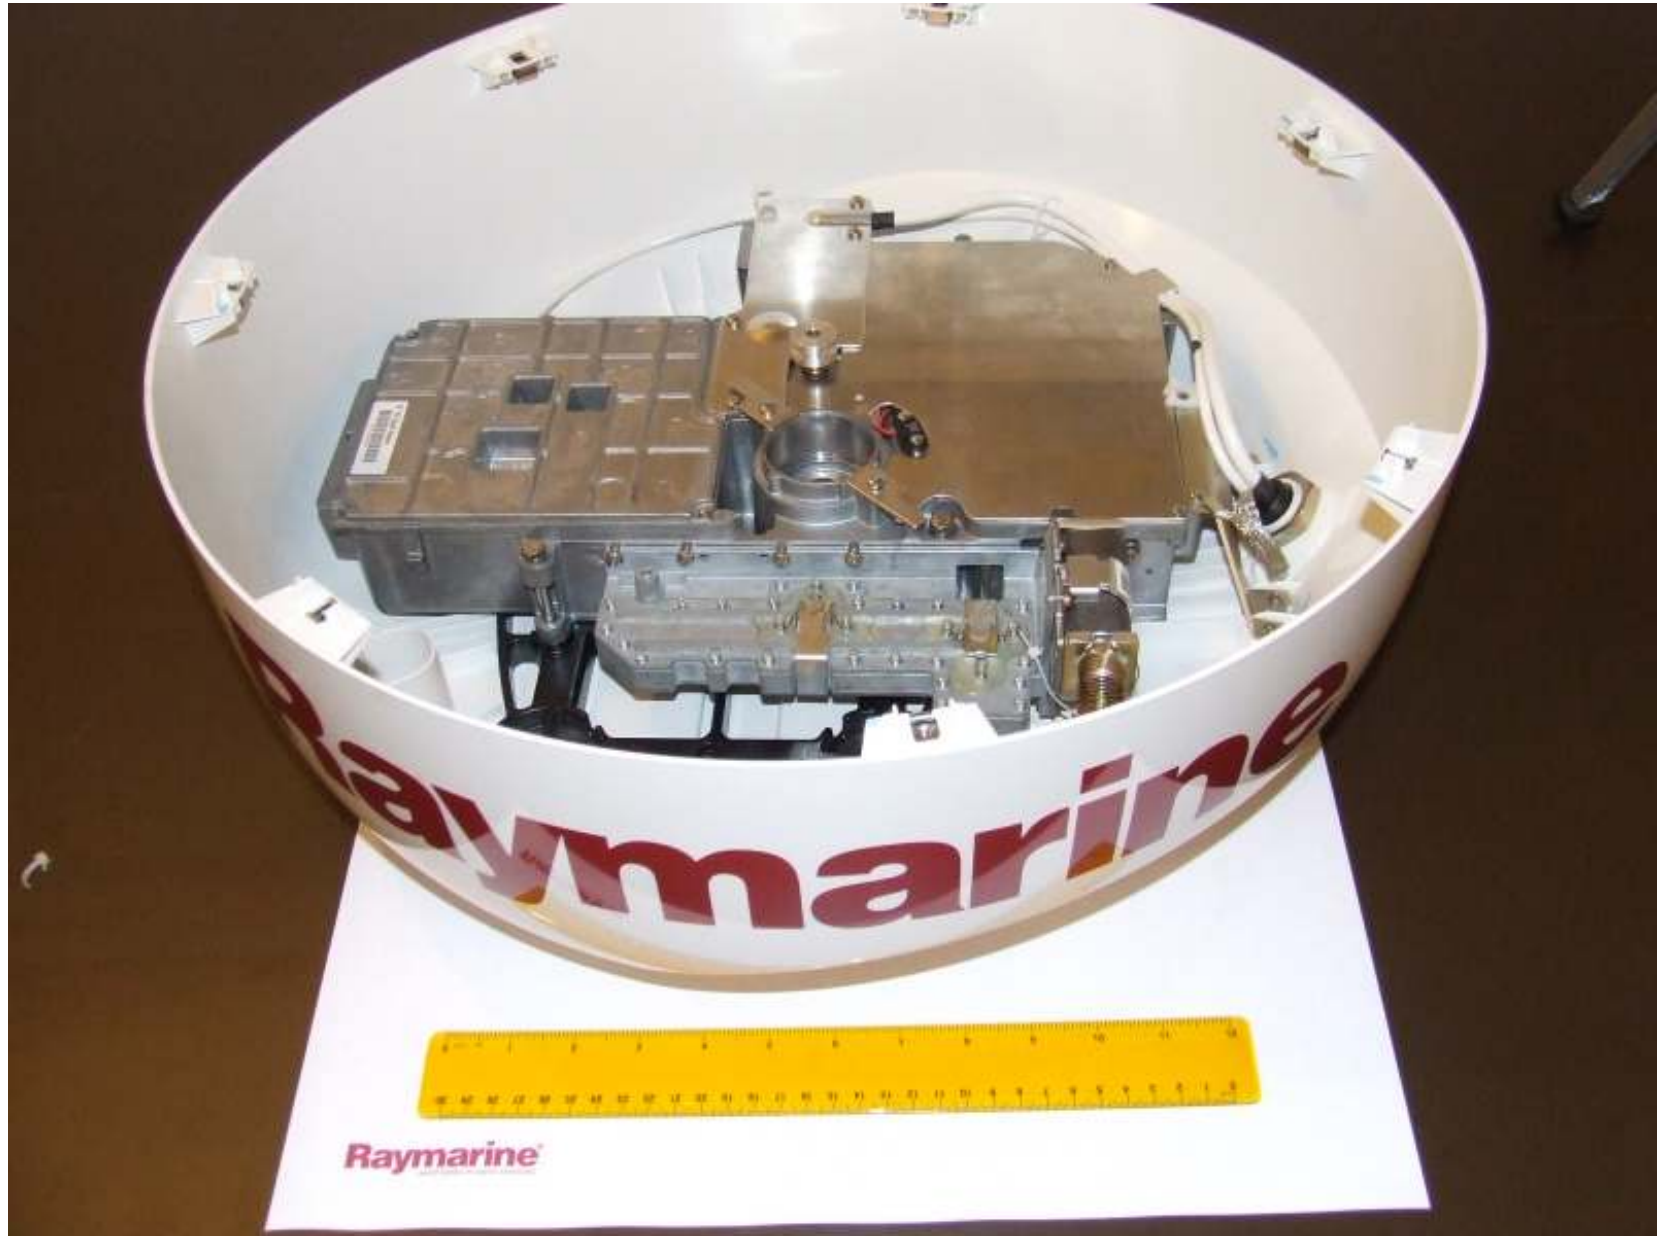

## **RD418HD 4kW 18" Digital Radome Scanner**

**Photographs of the core and PCBs are contained in a separate document as they are common to both the RD418HD and RD424HD radars.**

Figure 1 - RD418HD Internal, Circulator Side

Figure 2 - RD418HD Internal, Antenna Back

Figure 3 - RD418HD, Antenna Removed

Figure 4 - RD418HD Antenna Base

Figure 5 - RD418HD Antenna Front