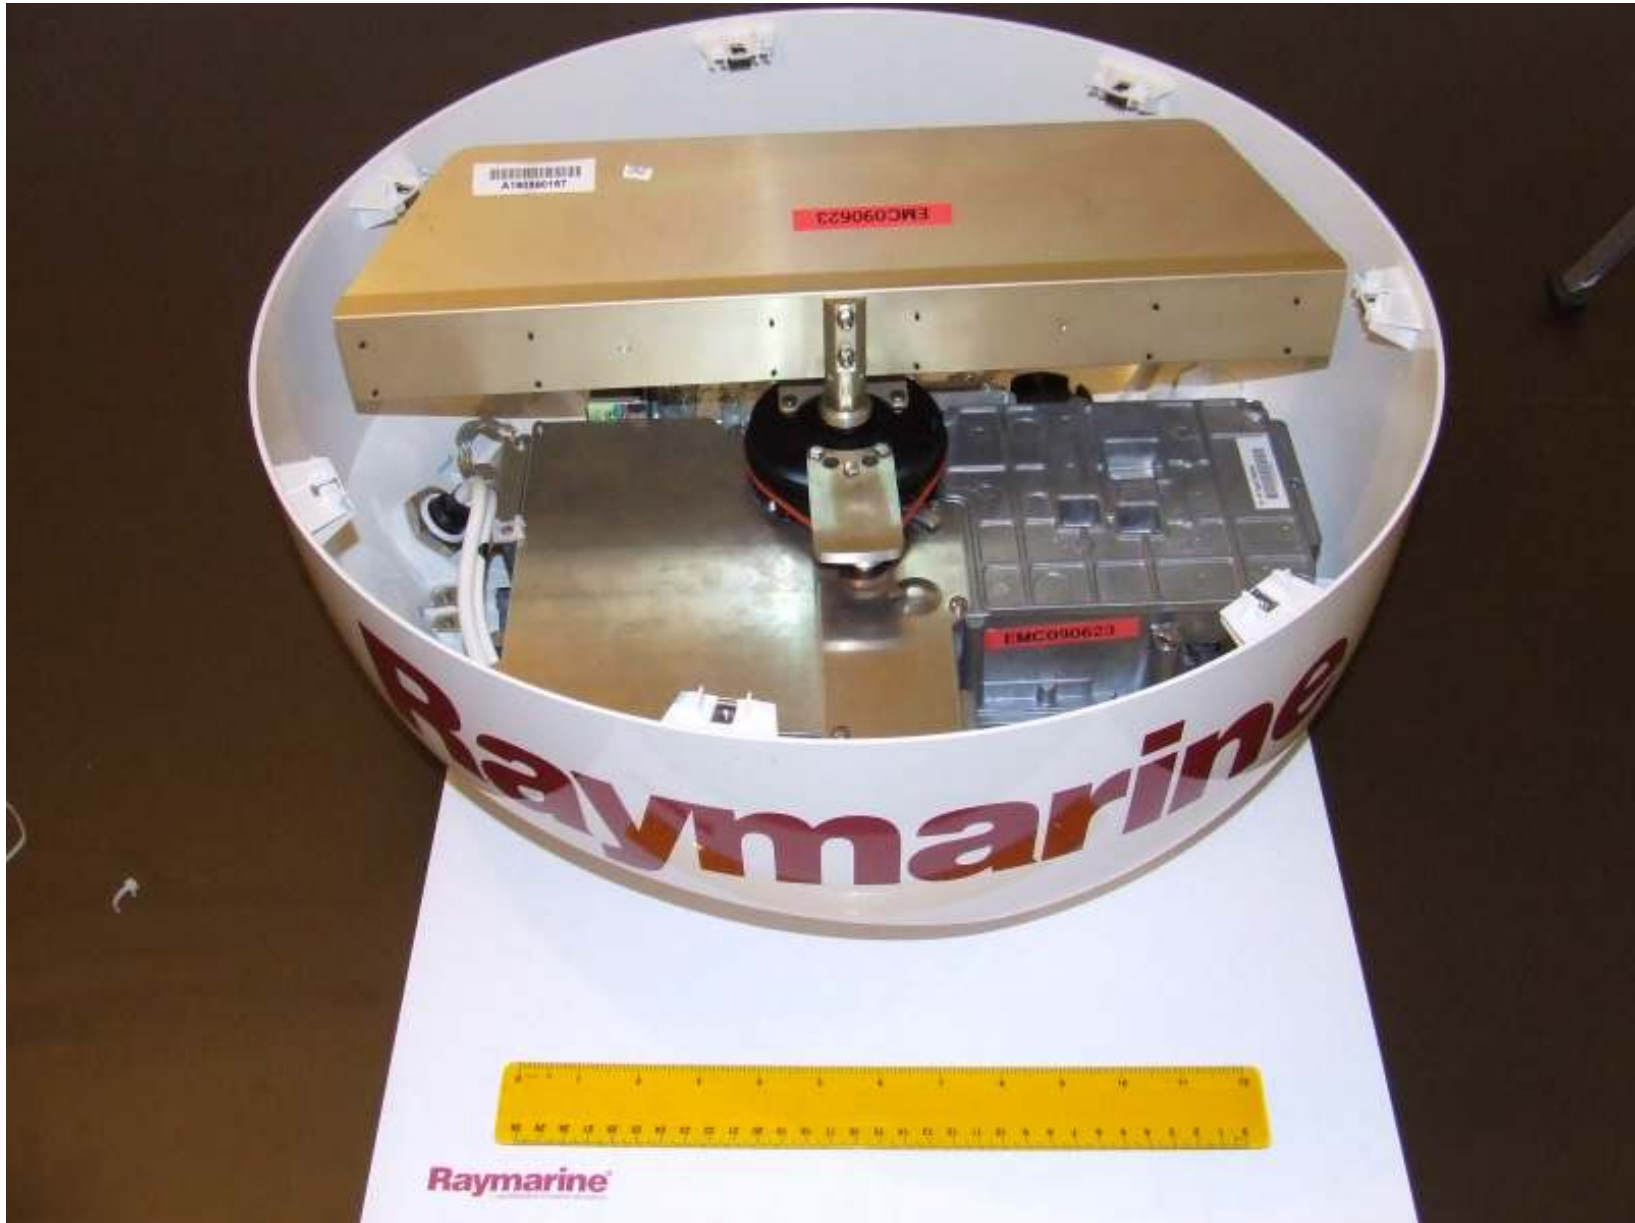

## **RD418HD 4kW 18" Digital Radome Scanner**

**Photographs of the core and PCBs are contained in a separate document as they are common to both the RD418HD and RD424HD radars.**

Figure 1 - RD418HD Internal, Circulator Side

Figure 2 - RD418HD Internal, Antenna Back