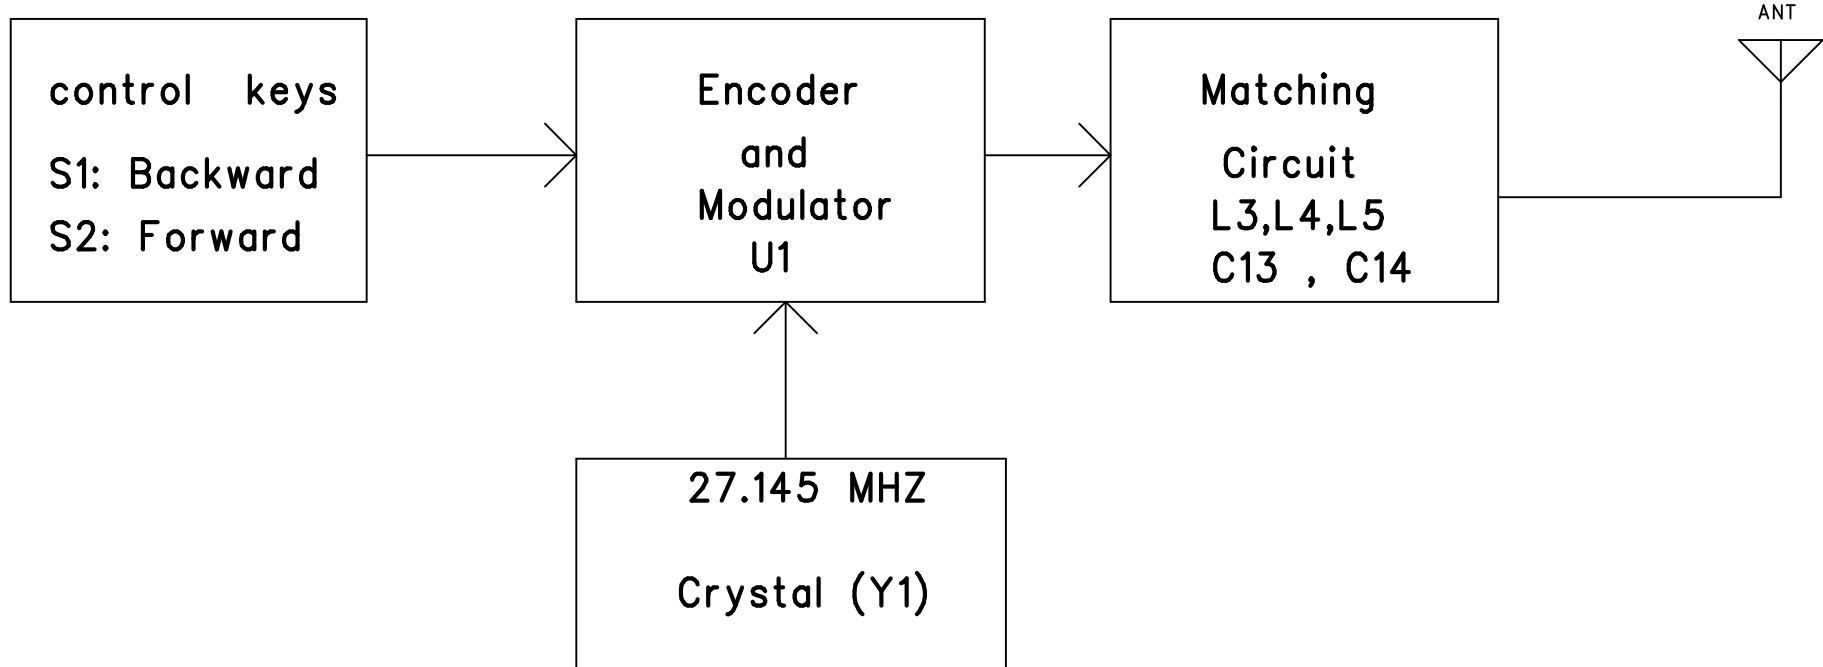

Block Diagram of X5450 Transmitter

Wah Lung(shen zhen)toys Co.,Ltd

Project Name:
Part Name:
date :

RC CAR
X5450
2012-2-2

Project description :
Barbie RC Car(Non-DV)

FCC ID:
PIY-X5450-12A2T