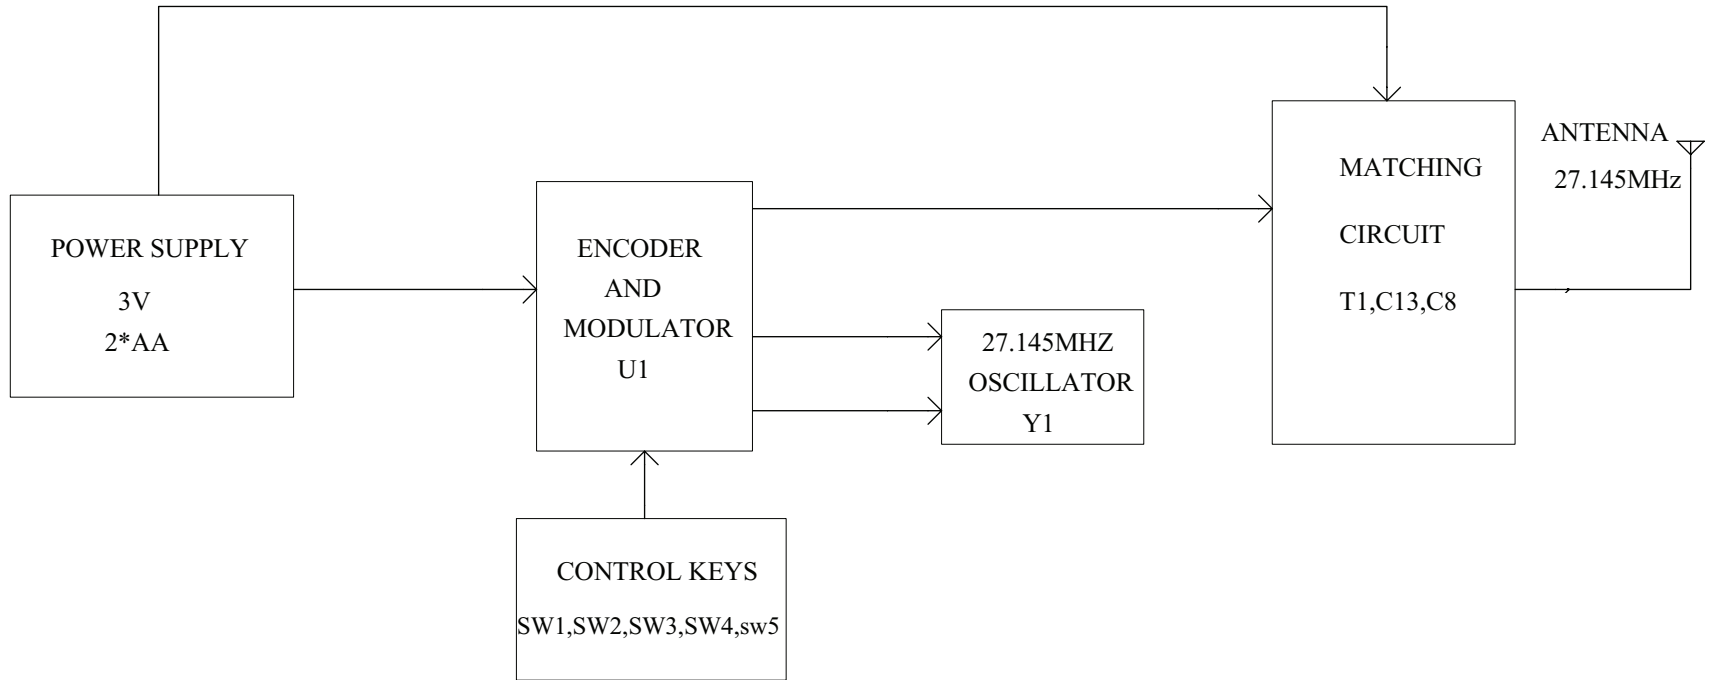

BLOCK-DIAGRAM
V0098 TRANSMITTER

Title			RC HW GHMKHANA CAR (MATTEL)		
Size	Number	Revision		00	
B	V0098				
Date:	28-Feb-2011	Sheet	of		
File:	C:\Documents and Settings\chlayoutteam\Documents\RC HW GHMKHANA CAR (MATTEL).JDD				