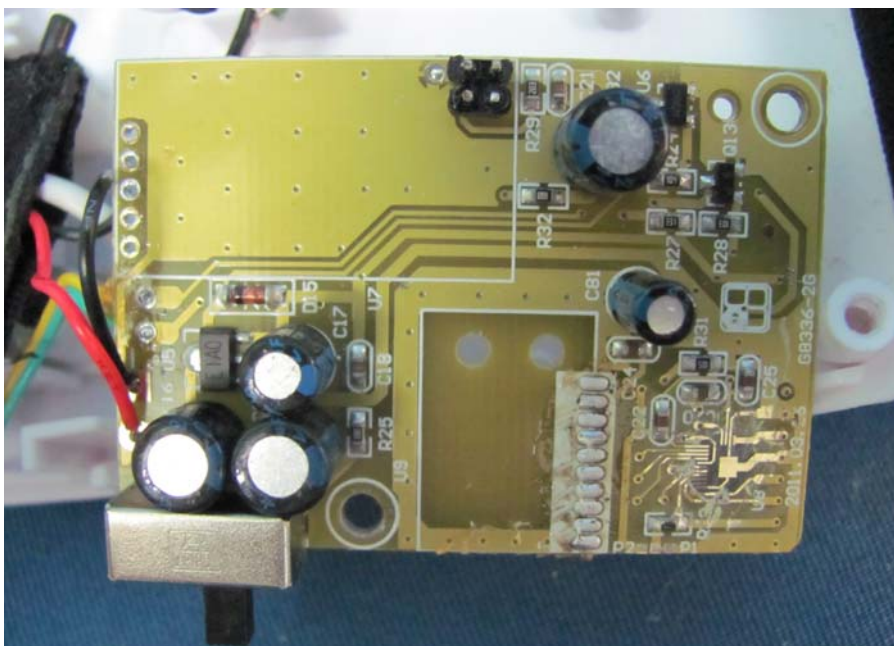

Model : T8498

(Internal)

INTERTEK TESTING SERVICE

Report No.: HK11041498-1

Equipment Photographs

Model : T8498

(Internal)

INTERTEK TESTING SERVICE

Report No.: HK11041498-1

Equipment Photographs

Model : T8498

(Internal)

INTERTEK TESTING SERVICE

Report No.: HK11041498-1

Equipment Photographs

Model : T8498