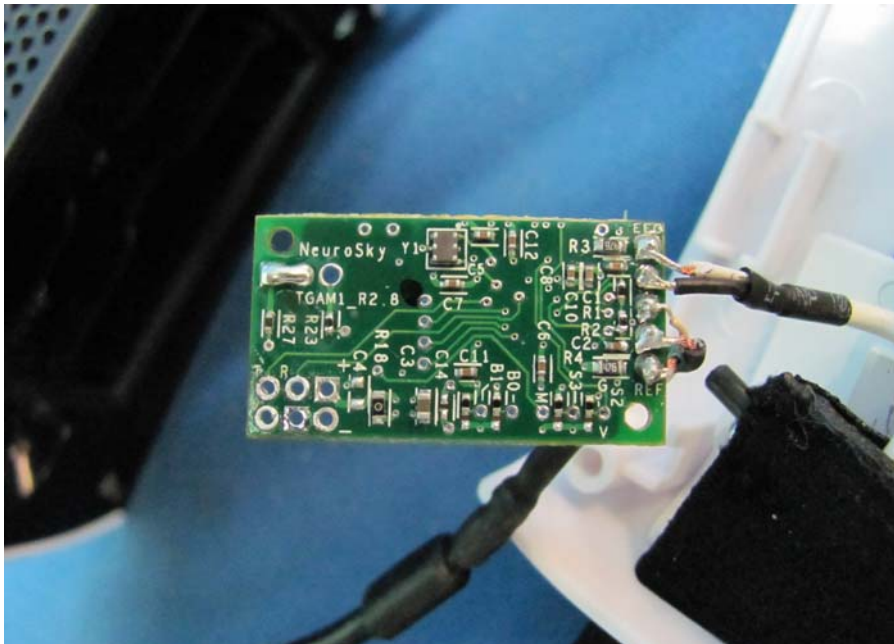

(Internal)

INTERTEK TESTING SERVICE

Report No.: HK11041498-1

Equipment Photographs

Model : T8498

(Internal)

INTERTEK TESTING SERVICE

Report No.: HK11041498-1