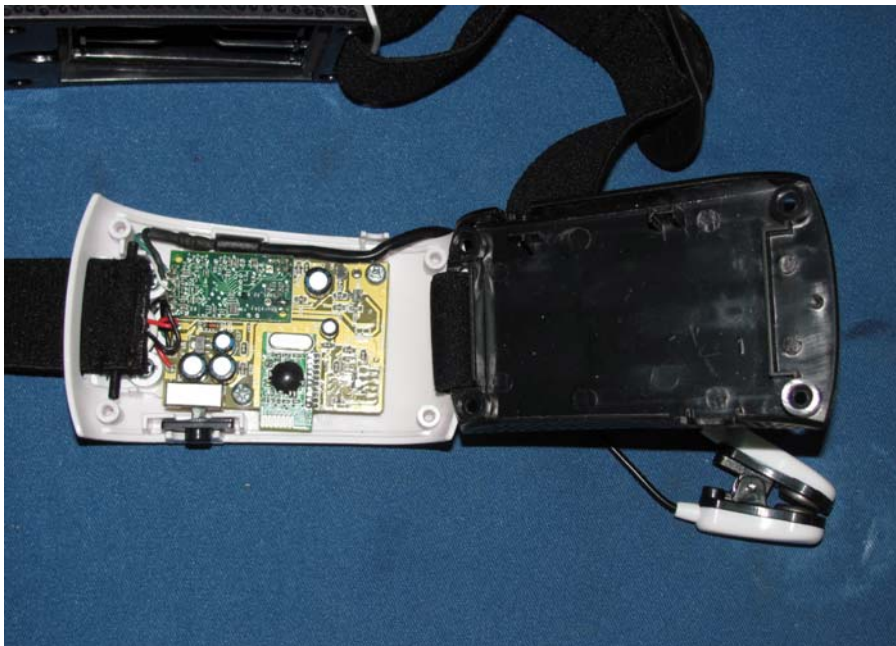


INTERTEK TESTING SERVICE

Report No.: HK11041498-1

Equipment Photographs

Model : T8498

(Internal)

INTERTEK TESTING SERVICE

Report No.: HK11041498-1

Equipment Photographs

Model : T8498

(Internal)

INTERTEK TESTING SERVICE

Report No.: HK11041498-1

Equipment Photographs

Model : T8498

(Internal)

INTERTEK TESTING SERVICE