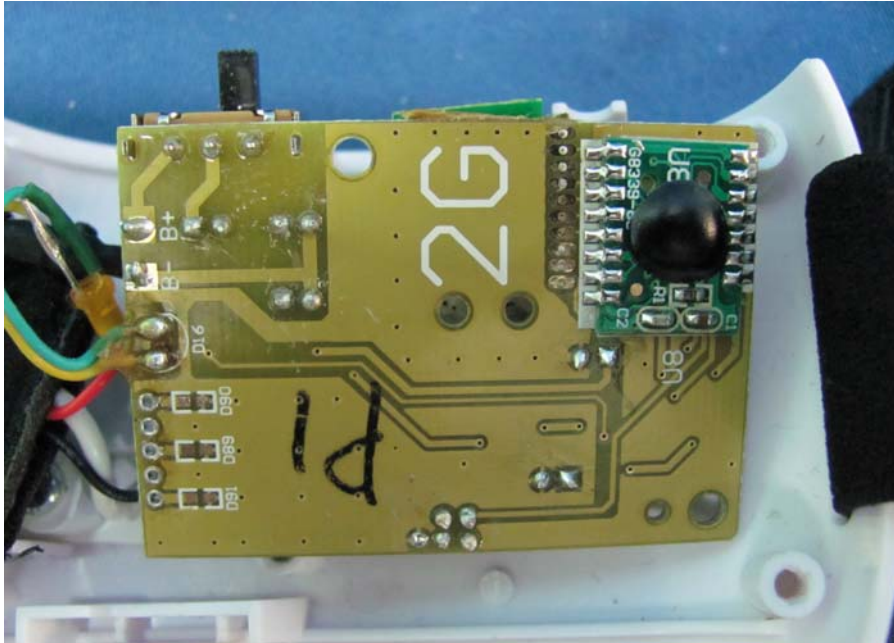

Model : T8498

(Internal)

INTERTEK TESTING SERVICE

Report No.: HK11041498-1

Equipment Photographs

Model : T8498

(Internal)

INTERTEK TESTING SERVICE

Report No.: HK11041498-1

Equipment Photographs

Model : T8498

(Internal)

INTERTEK TESTING SERVICE

Report No.: HK11041498-1

Equipment Photographs

Model : T8498