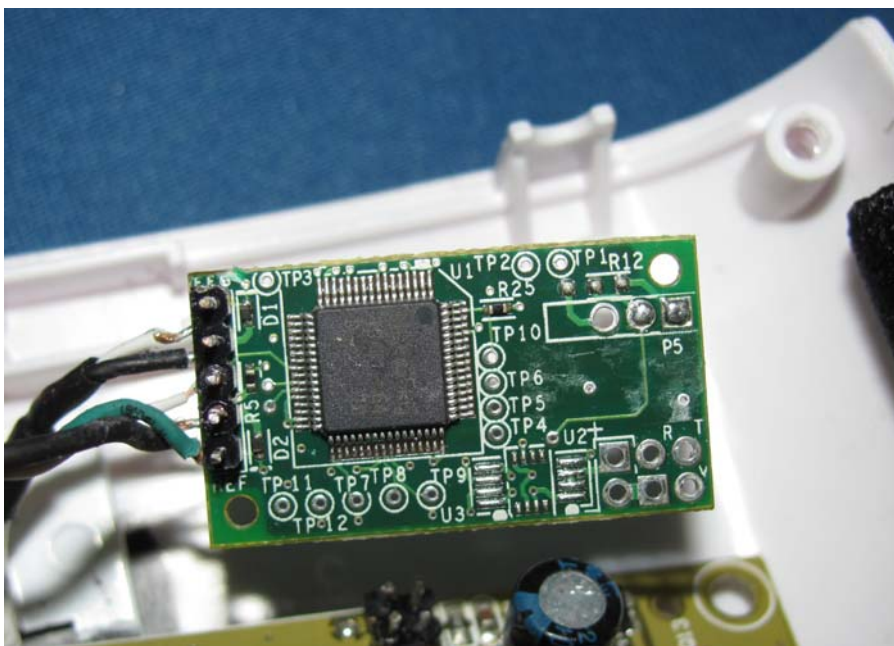

(Internal)

INTERTEK TESTING SERVICE

Report No.: HK11041498-1

Equipment Photographs

Model : T8498

(Internal)

INTERTEK TESTING SERVICE

Report No.: HK11041498-1