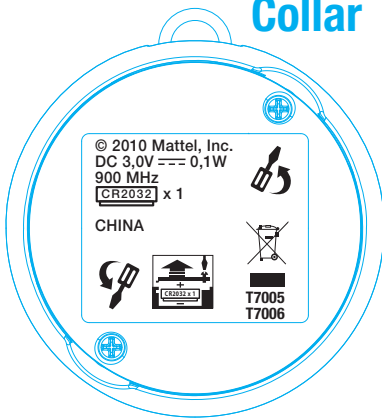

# T7004 FCC ID & Rating Insert

Collar

PRODUCT: <b>T7004</b>		
PART NO.: <b>See Above</b>		
DESCRIPTION: <b>Rating / FCC Insert</b>		
COLORS:	ISSUE: <b>1st run</b>	
	TOY YEAR: <b>2010</b>	
	DATE / INITIAL: <b>03/13/2010</b>	

## FCC ID Tempo (outside the battery door)

Collar

PRODUCT: <b>T7005 / T7006 (Asst. T7004)</b>		
PART NO.:		
DESCRIPTION: <b>FCC ID Tempo</b>		
COLORS: <b>White</b>	ISSUE: <b>1st run</b>	
	TOY YEAR: <b>2010</b>	
	DATE / INITIAL: <b>03/29/2010</b>	