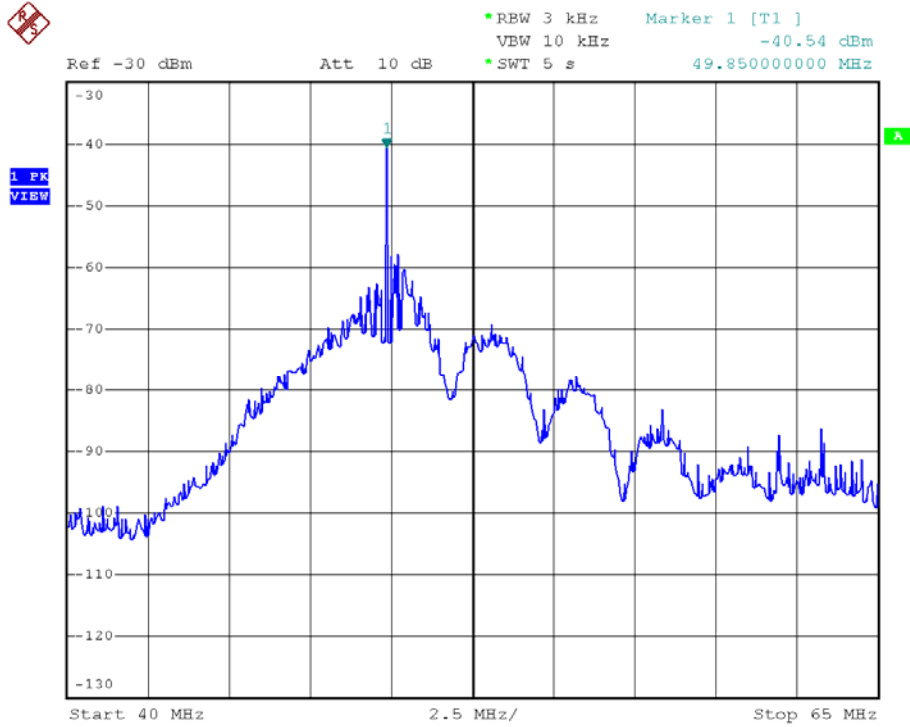

# INTERTEK TESTING SERVICES

Report No.:HK10040938-1  
Sample No.:1/1

Pursuant to FCC Part 15 Section 15.109 Requirement

Code: FCC15C\_d / Effective Date: 26 Jan 2010

( of )