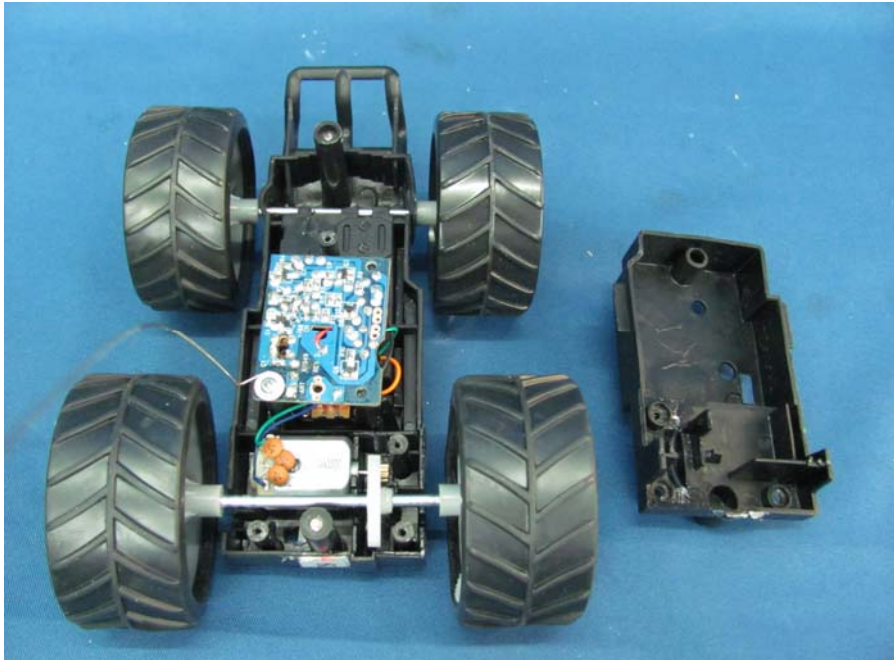

INTERTEK TESTING SERVICE

Report No.: HK10040938-1

Equipment Photographs

Model : T4832

(Internal)

INTERTEK TESTING SERVICE

Report No.: HK10040938-1

Equipment Photographs

Model : T4832

(Internal)