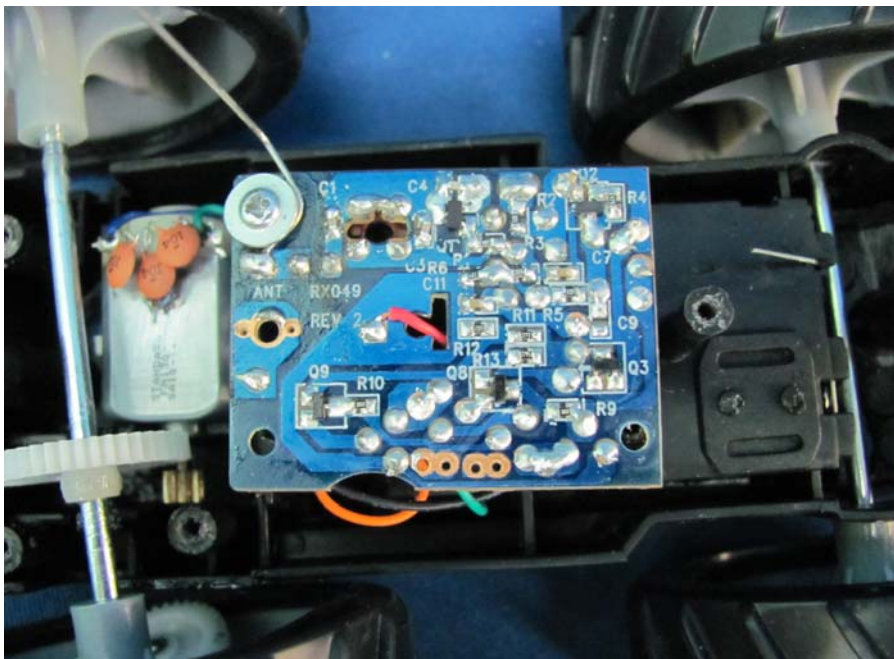

INTERTEK TESTING SERVICE

Report No.: HK10040938-1

Equipment Photographs

Model : T4832

(Internal)

INTERTEK TESTING SERVICE

Report No.: HK10040938-1

Equipment Photographs

Model : T4832

(Internal)