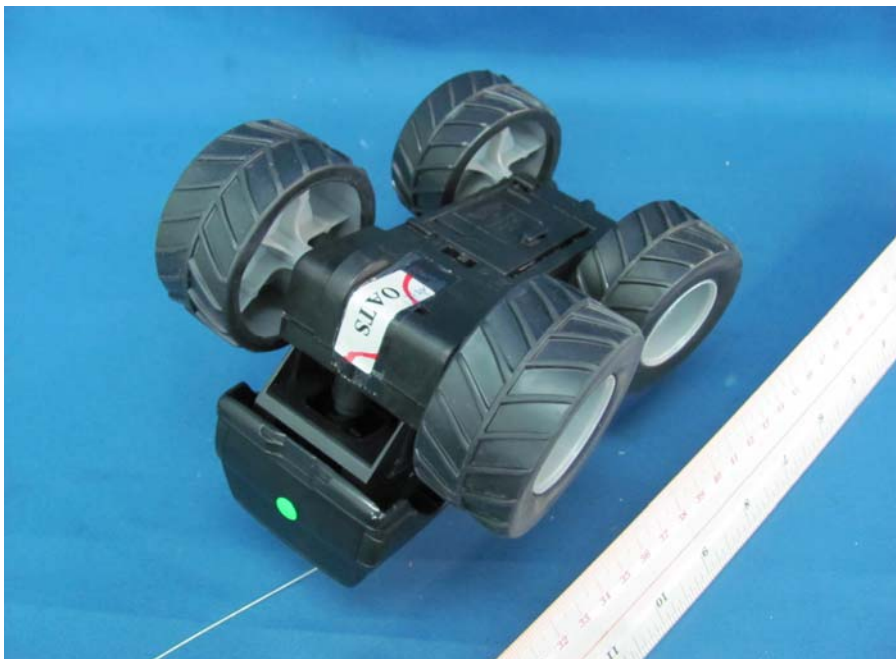

INTERTEK TESTING SERVICE

Report No.: HK10040938-1

Equipment Photographs

Model : T4832

(External)

INTERTEK TESTING SERVICE

Report No.: HK10040938-1

Equipment Photographs

Model : T4832

(External)