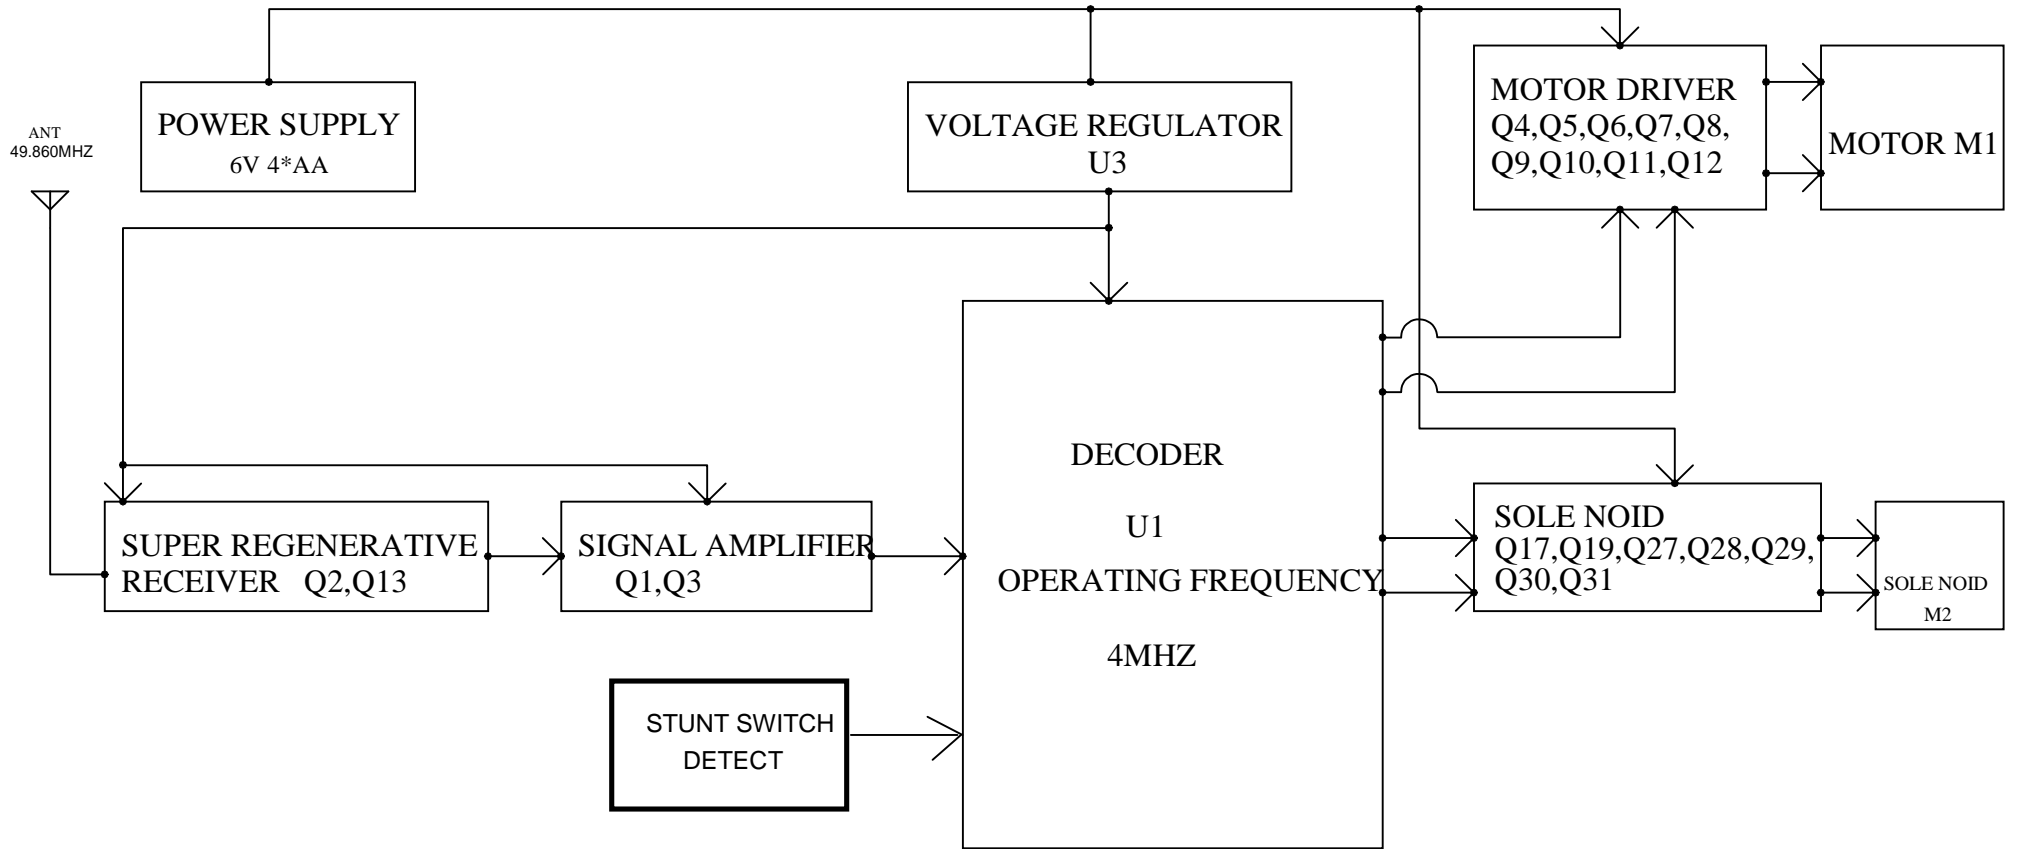

BLOCK DIAGRAM  
P2805 RECEIVER 49.860MHZ  
PCB:PIYP2805-08A4R

30-Sep-2008

Title			
Turbo Street Wheelie Cycle (MATTEL)			
Size	Number	Revision	
A4	P2805	00	
Date:	2008/9/30	Sheet ___ of ___	
File:	C:\Documents and Settings\Swamp Raider\Desktop\2805Bch.Doc		