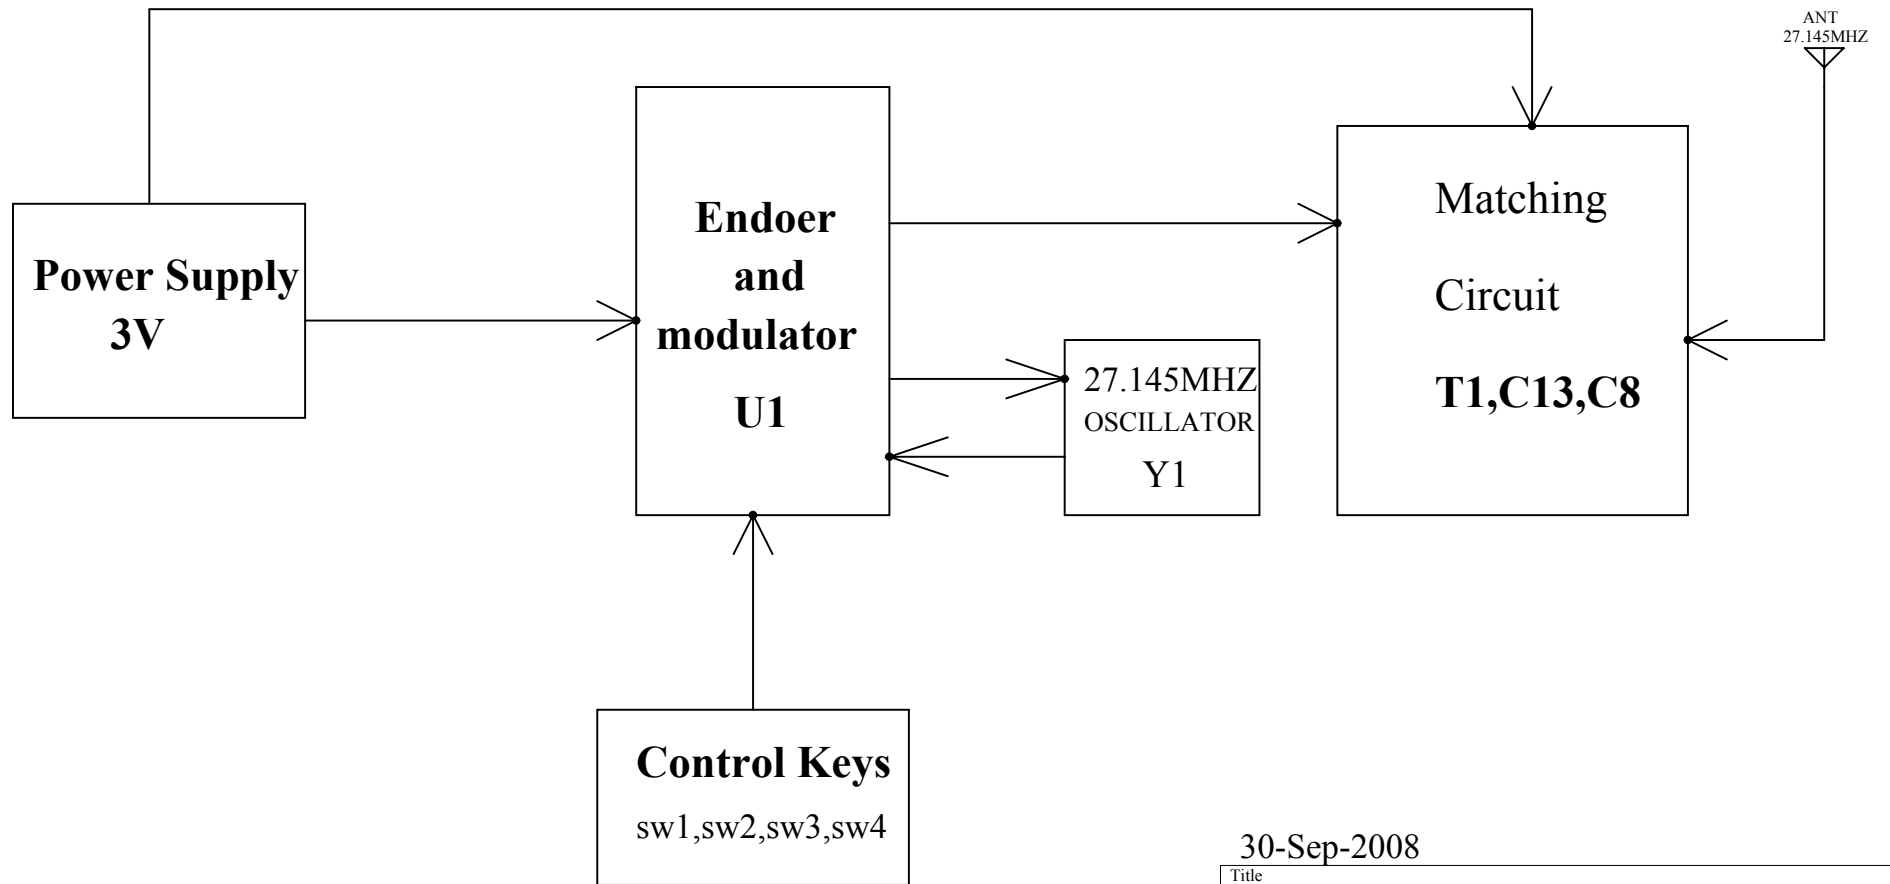

**BLOCK DIAGRAM**  
**P2804 TRANSMITTER**  
**FCC ID:PIYP2804-08A2T**

30-Sep-2008

Title		
Turbo Street Wheelie Cycle (METTEL)		
Size	Number	Revision
A4	P2804	
Date:	2008/9/30	Sheet of
File:	C:\Documents and Settings\...\P2804(27M)	Drawn By: