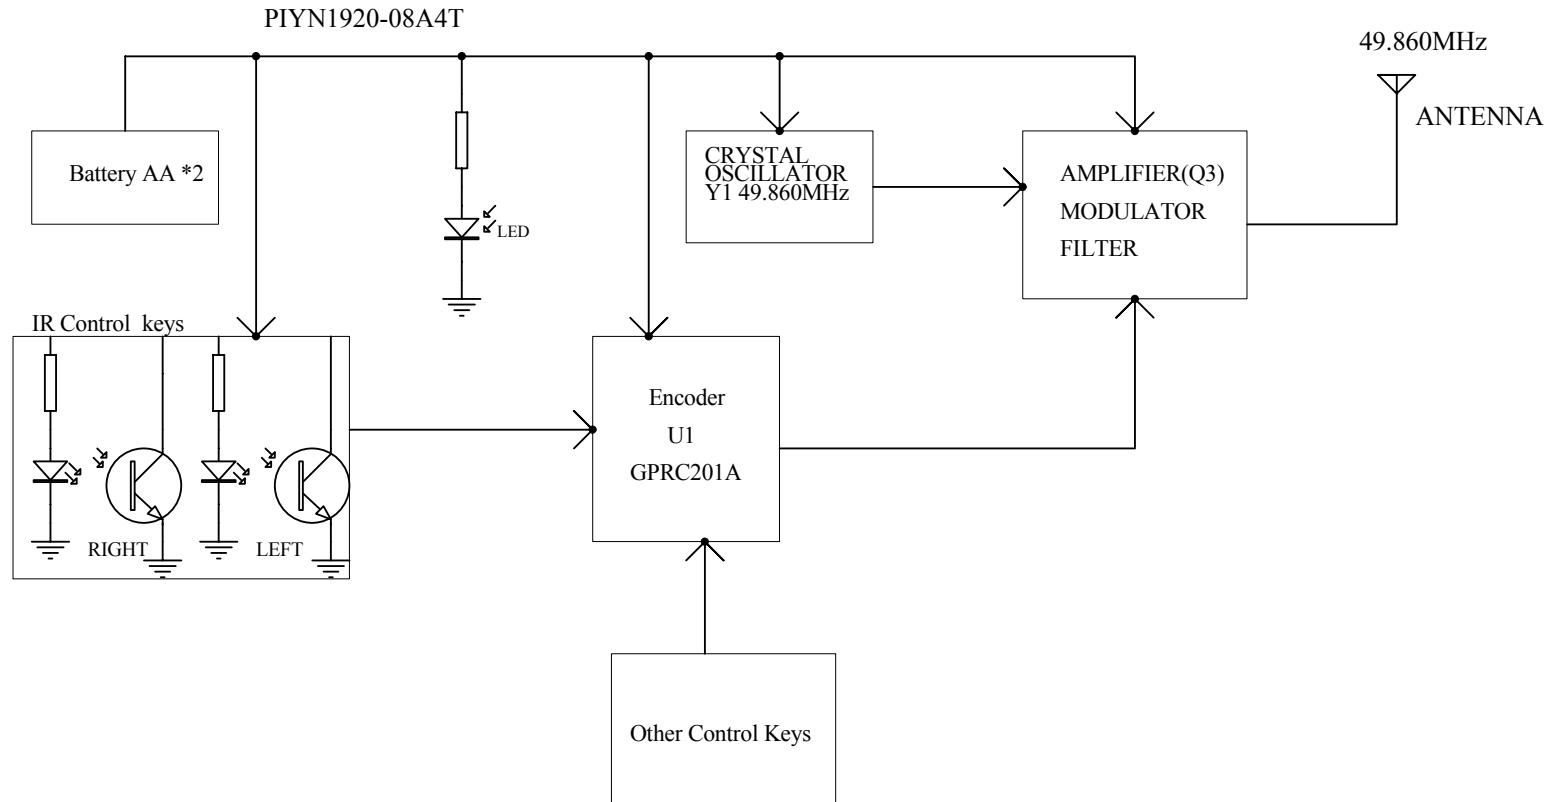

BLOCK-DIAGRAM FOR N1920 TRANSMITTER

Title		Turbo Pro Wheelie Cycle		Company: Mattel	
Size	Number	Revision		00	
A4	N1920				
Date:	30-Jan-2008	Sheet of			
File:	C:\Documents and Settings\pe\桌面\pdf\mel\www.bike.com\2008.DDB				