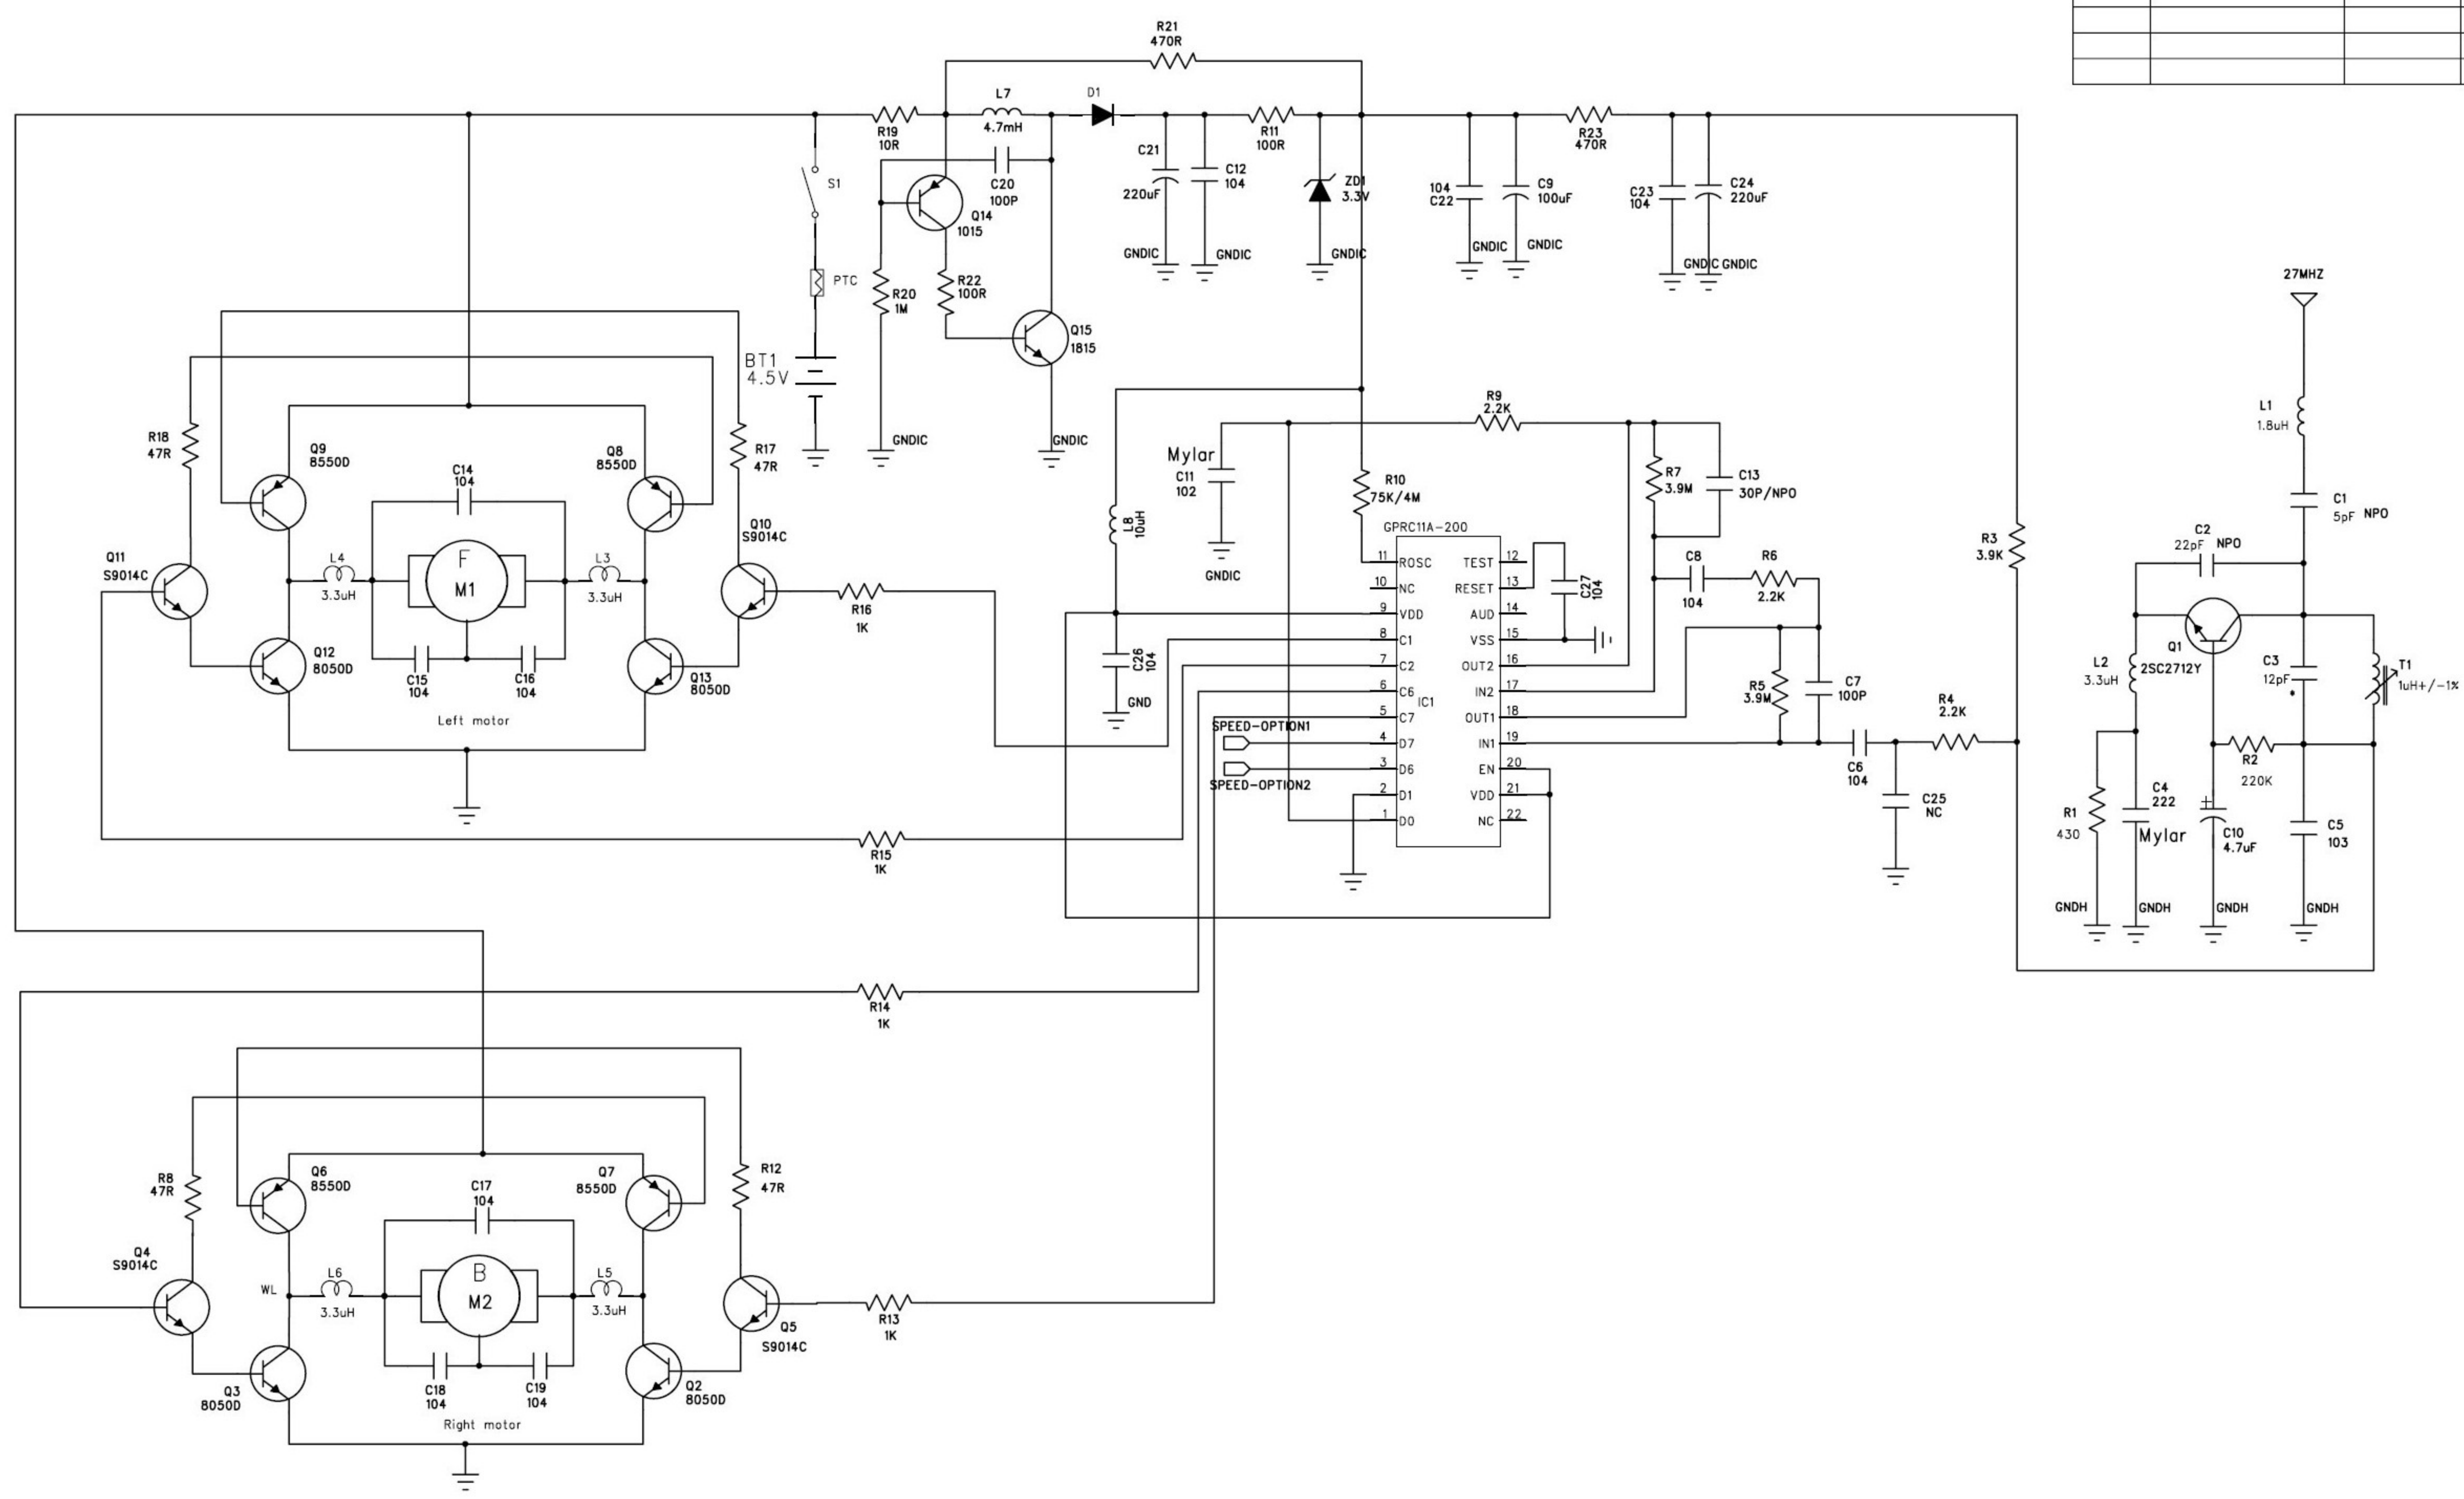

6

5

4

3

2

1

REVISION RECORD			
LTR	ECO NO:	APPROVED:	DATE:

D
C
D
C
B
B
A
A

D
C
B
A

L2L3*6	L1	C1	C3	T1	C2	R1	R2				
49.860MHz	USA	3.3uH	1.8uH	5pF	12pF	6T	BHA7-8733B2	1uH+/-1%	22pF	430	220K

COMPANY:	Wahl Lung (Shen Zhen) Toys Co.Ltd		
TITLE:	M0684 MBX Transporter		
DRAWN:	Nathan Xiang	DATED:	Feb 15 2008
CHECKED:		DATED:	
QUALITY CONTROL:		DATED:	
RELEASED:		DATED:	
SCALE:		SHEET:	OF