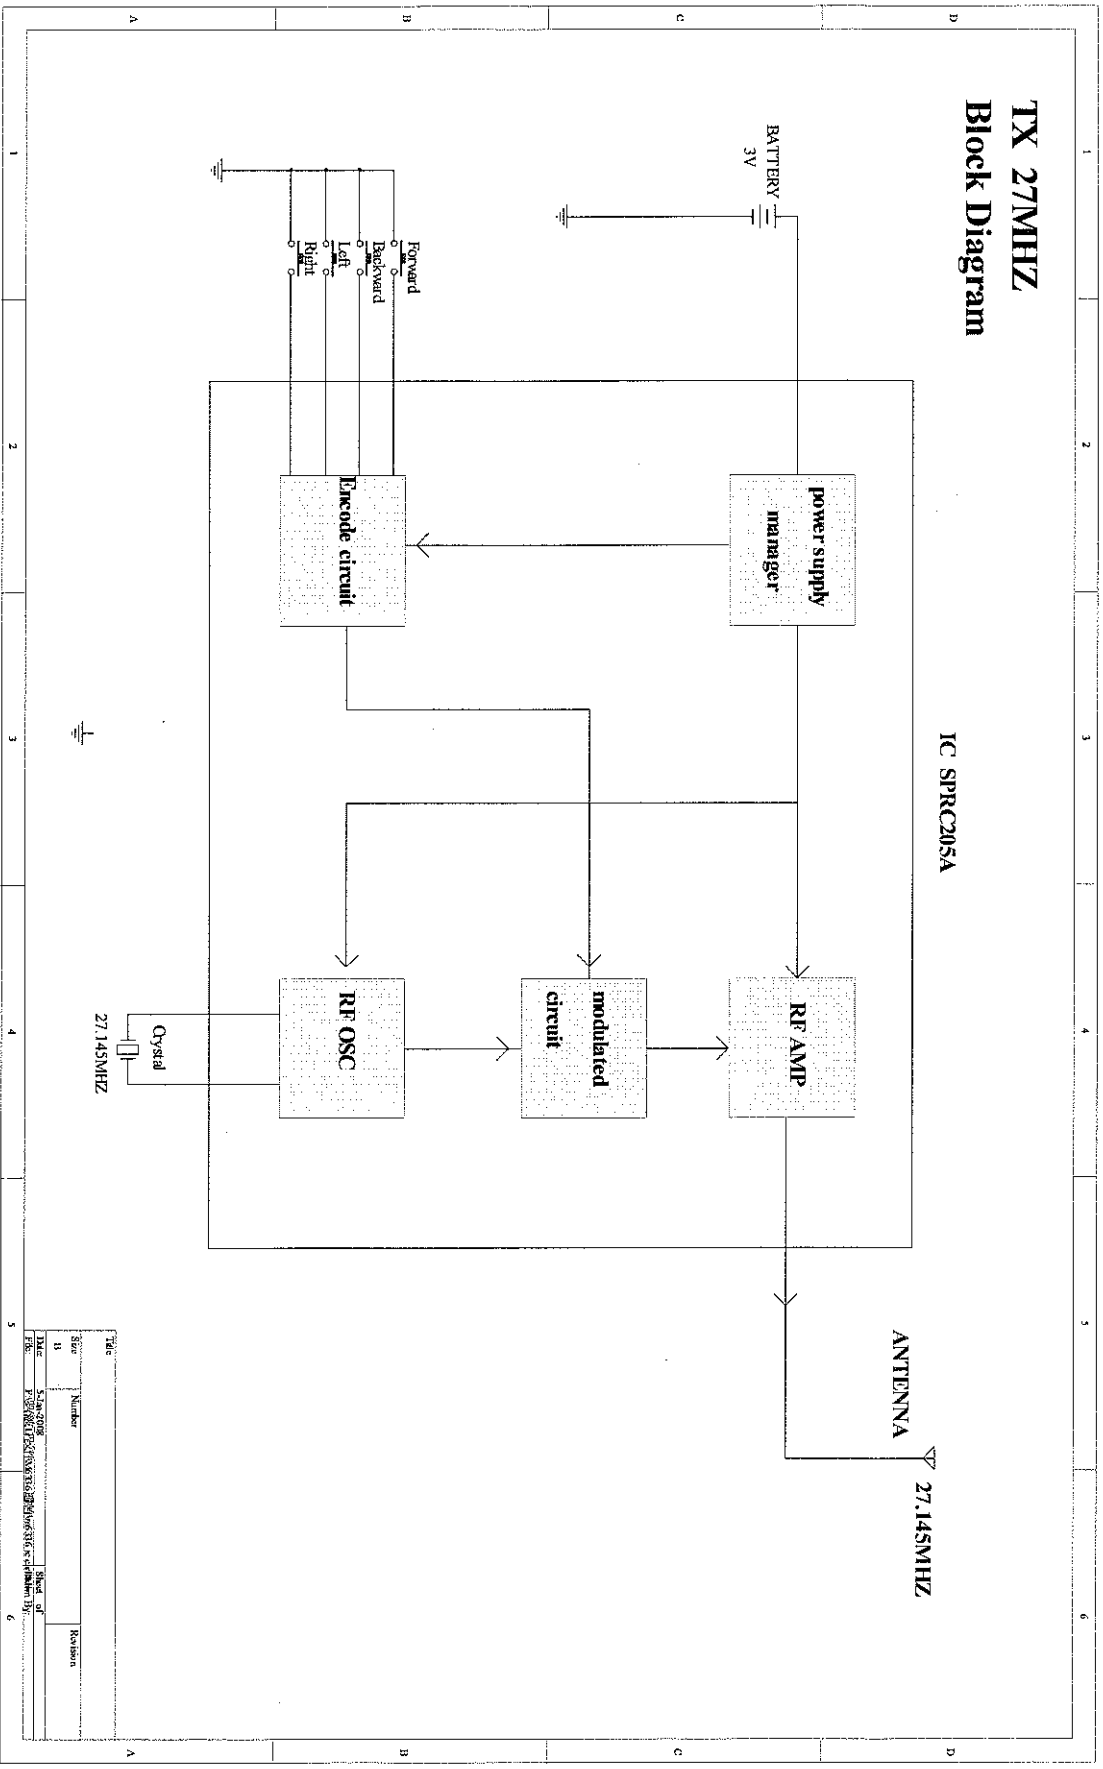

TX 27MHZ Block Diagram

IC SPRC205A

| File | Rev | Number | Date | Author |
|------|-----|--------|------|--------|
| U | 1 | | | |
| PRC | | | | |