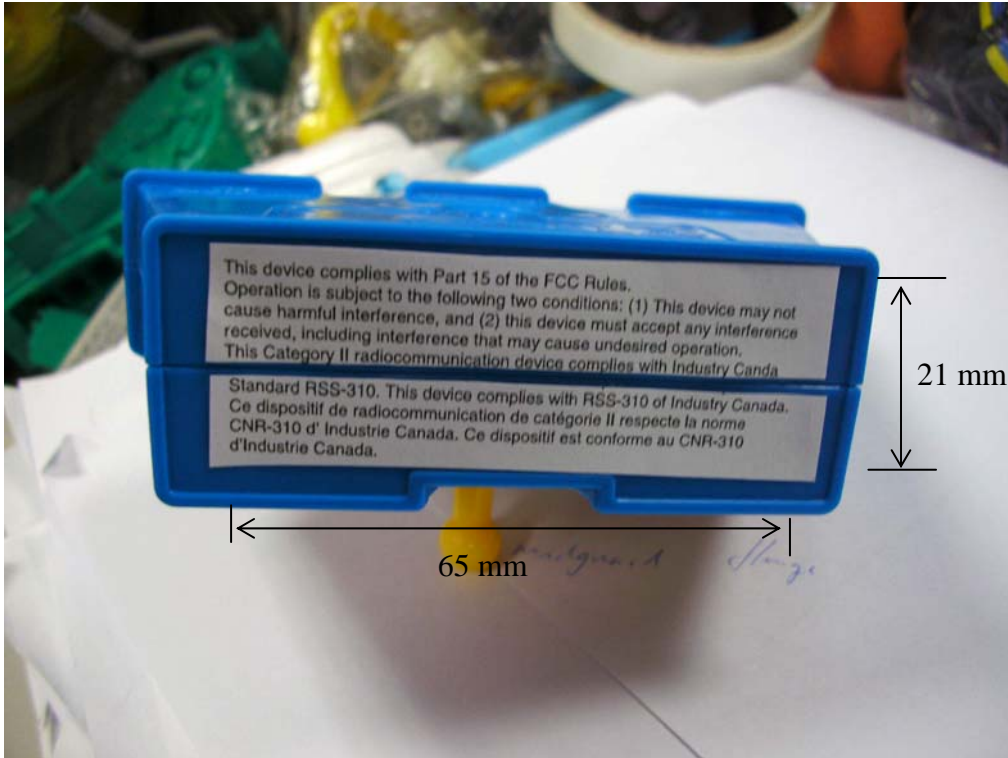

CANADA 310  
FCC ID: PIYM804909

2 mm

21 mm

M8049  
© 2008 MATTEL, INC.  
© 2008 BOLDER MEDIA, INC.  
/ STARZ MEDIA, L.L.C.  
MADE IN CHINA

+ 2 AAA (LR03) -

CANADA 310  
 FCC ID: PIYM804909

M8049  
 © 2008 MATTEL, INC.  
 © 2008 BOLDER MEDIA, INC.  
 / STARZ MEDIA, LLC.  
 MADE IN CHINA