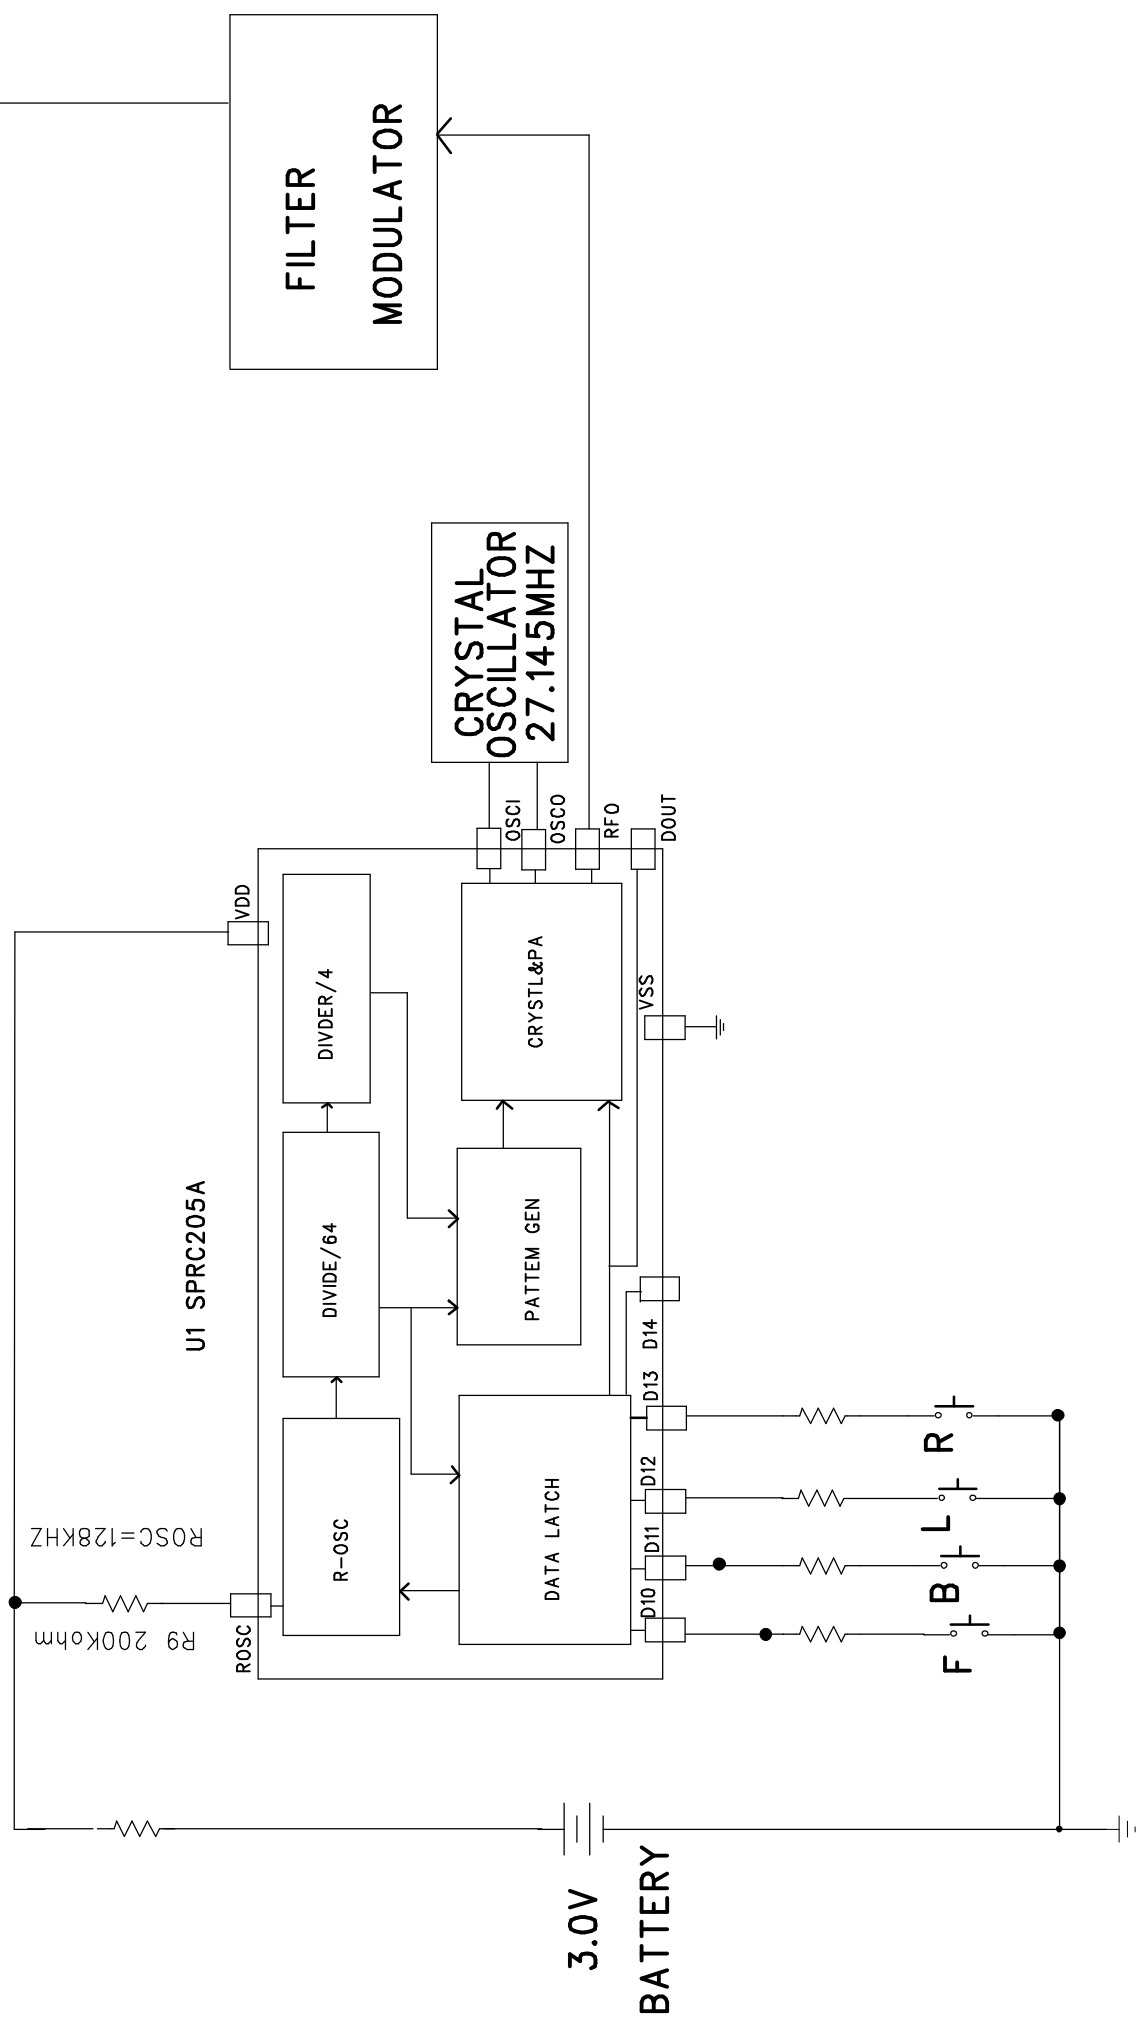

ANT

	LUNG CHEONG		TITLE:	TX BLOCKDIAGRAM	DESIGN BY:	DRAWING BY:	APPROVED BY:	SHEET:
			FUNCTION:			QW SHI		1 of 1
			DWG NO.:				2005-10-19	