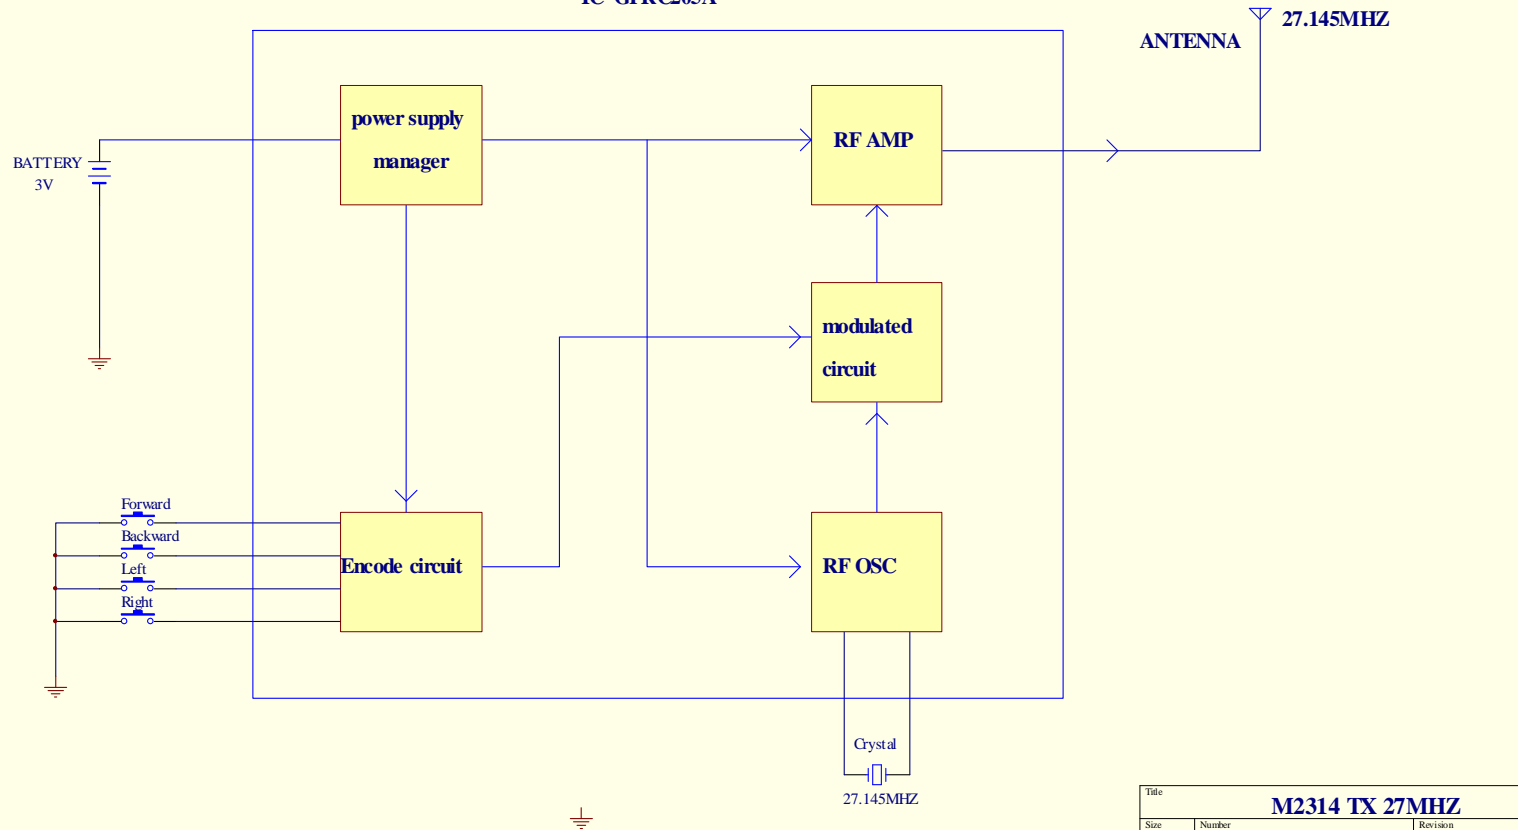

TX 27MHZ Block Diagram

IC GPRC205A

Title		
M2314 TX 27MHZ		
Size	Number	Revision
B		
Date:	23-Feb-2008	Sheet of
File:	E:\资料库\工程文件\M6336\资料\图6.336.cir	