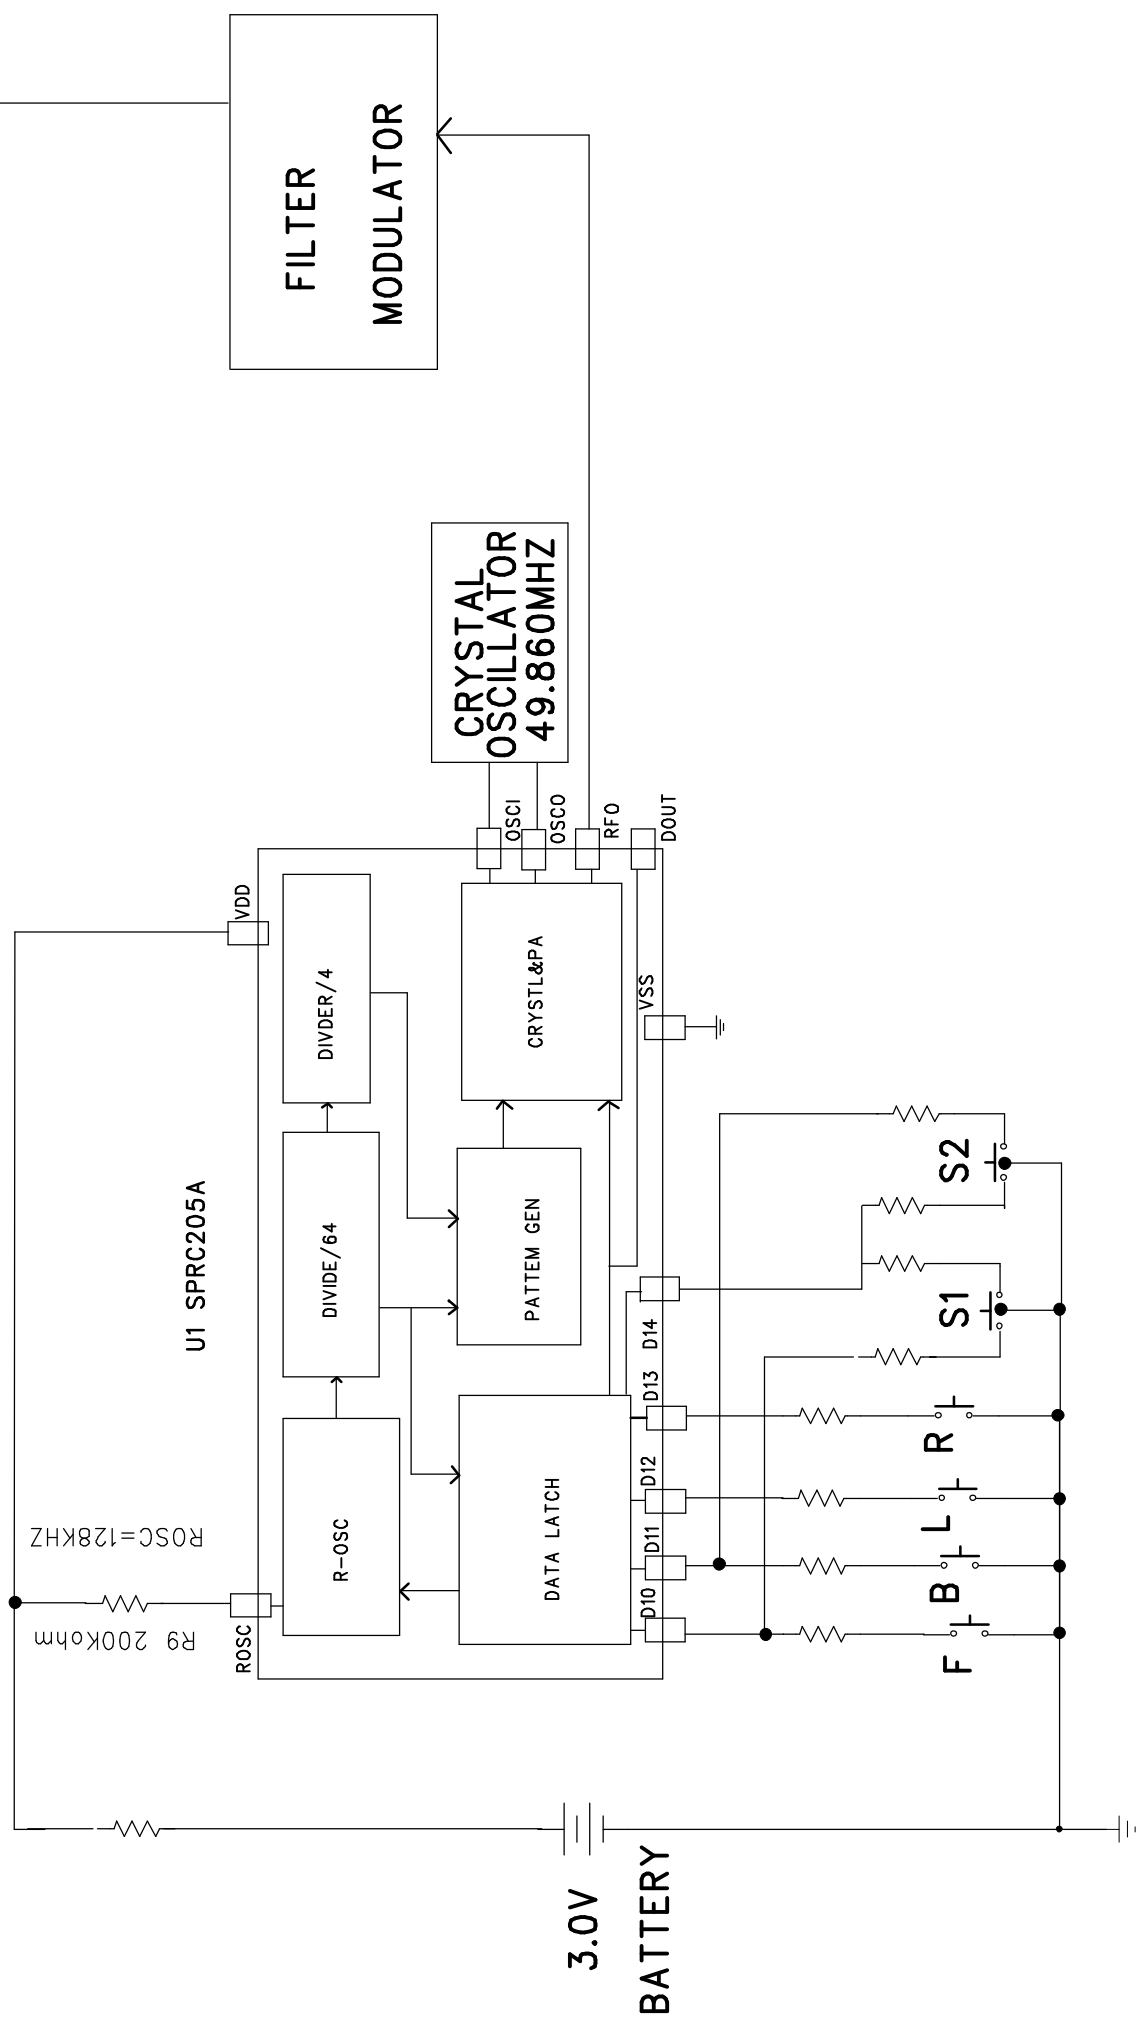

ANT

 <b>LUNG CHEONG</b>	TITLE:	H9282 TX BLOCKDIAGRAM	DESIGN BY:		DRAWING BY:	APPROVED BY:	SHEET:
	FUNCTION:	TRANSMISSION		QW SHI			1 of 1
	DWG NO.:			2005-10-19			