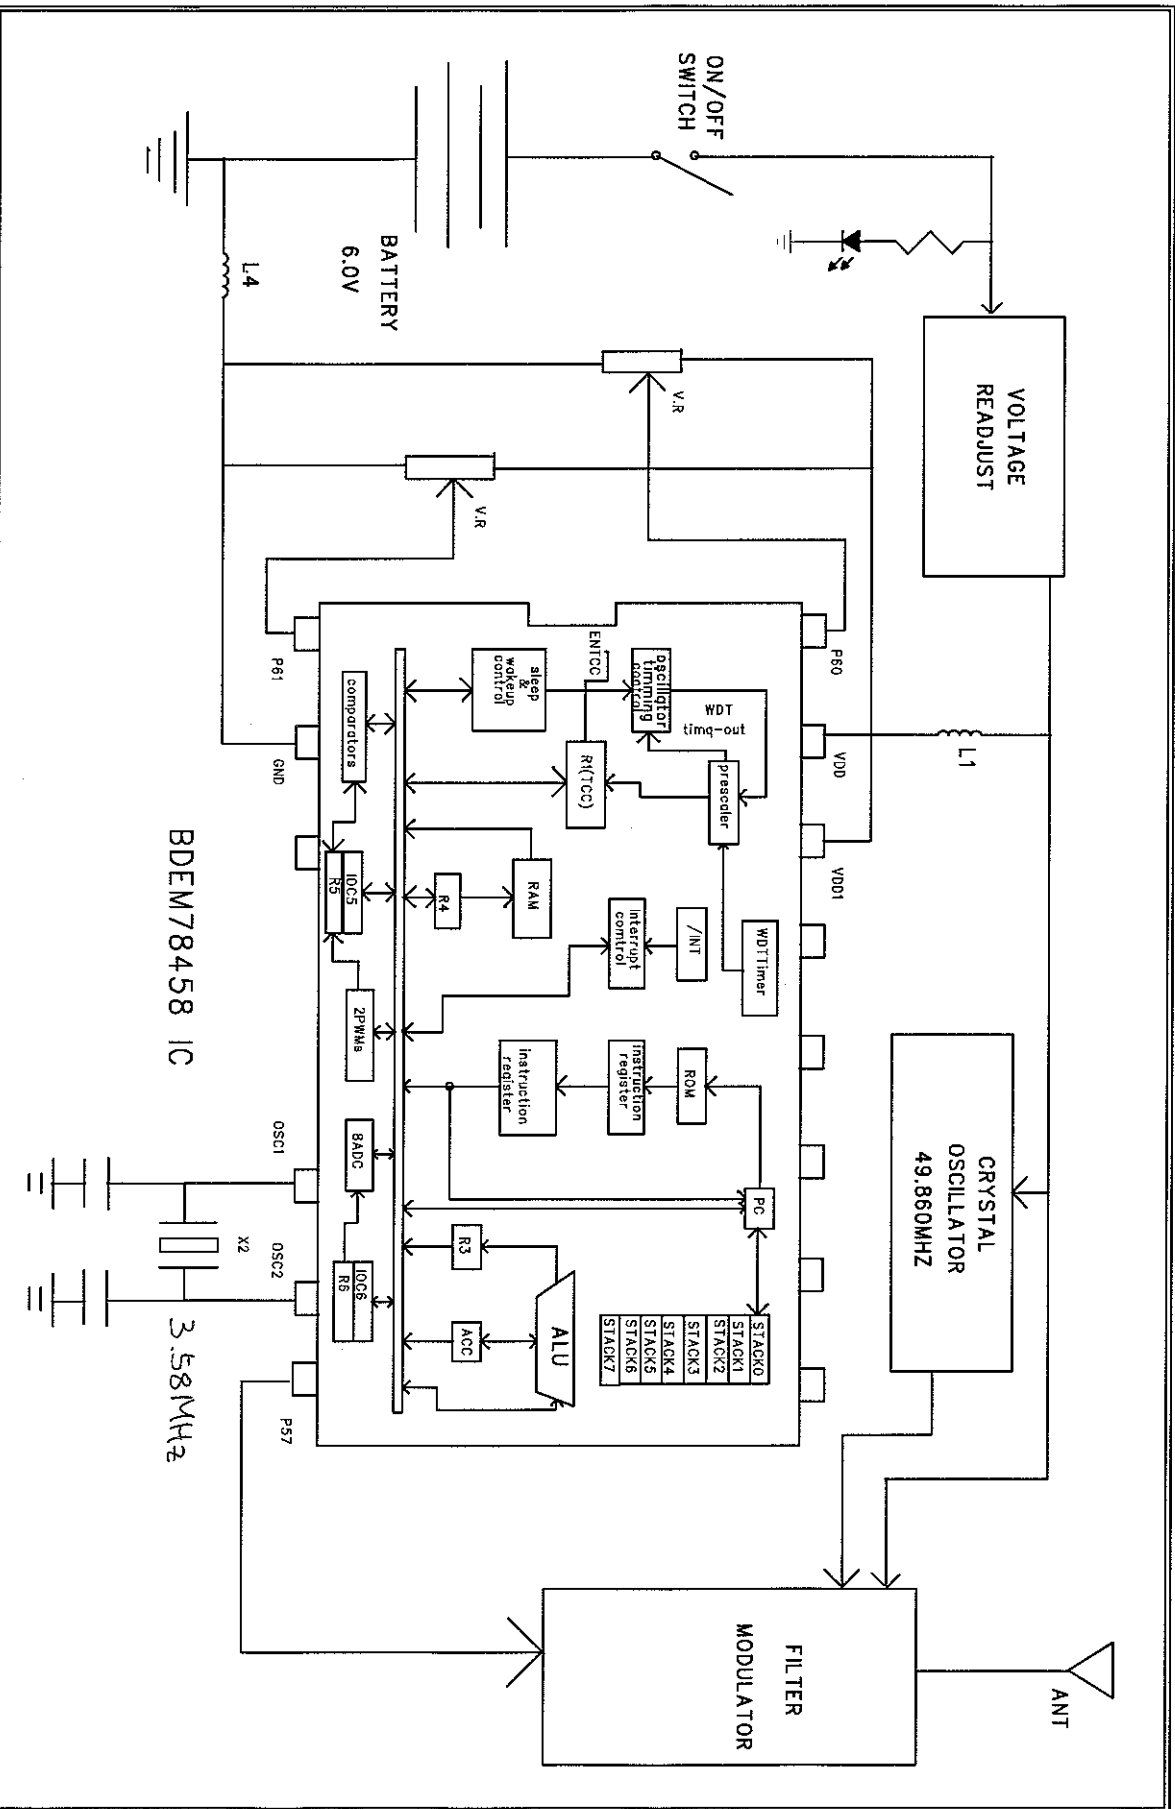

LUNG CHEONG

TITLE:	G3451 TX BLOCK DIAGRAM	DESIGN BY:		APPROVED BY:		SHEET:	1 of 1
FUNCTION:		DRAWING BY:	QW SHI				
DWG NO.:	DZ02-053451-05		18-01-2005				

BDEM78458 IC