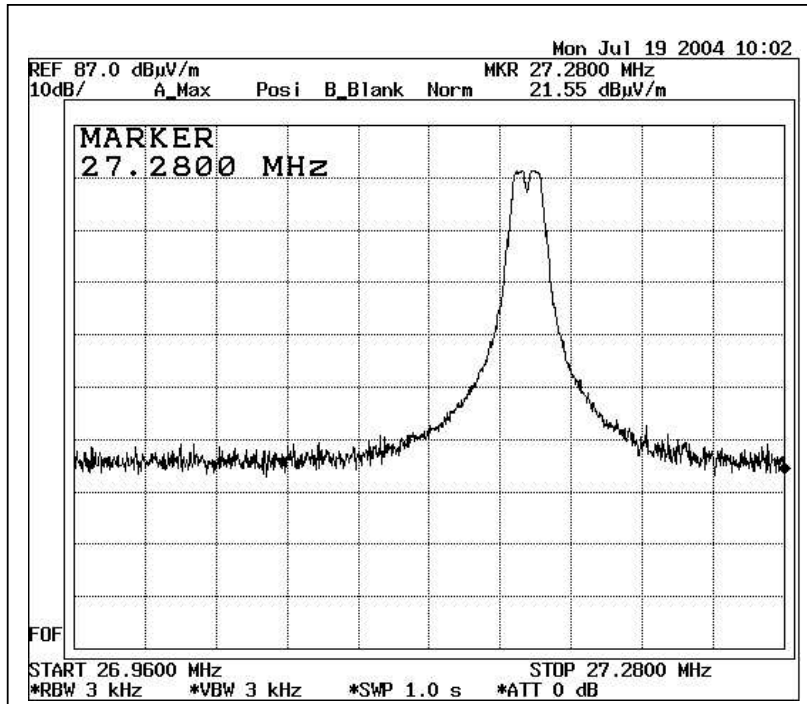

Bandwidth Plot

Bandwidth 1
(Frequency 27.075MHz)

Bandwidth 2
(Frequency 27.165MHz)