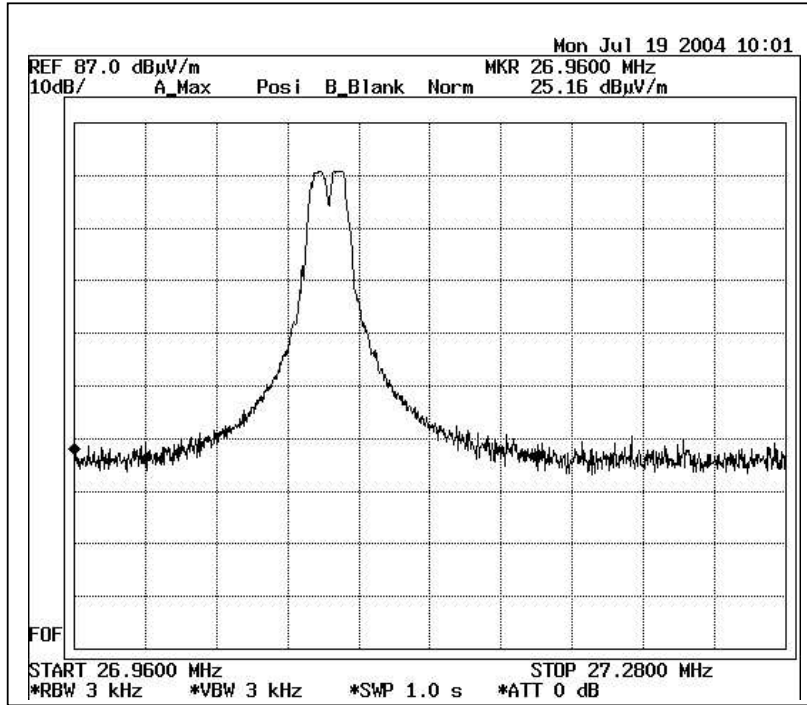

Bandwidth Plot

Bandwidth 1
(Frequency 27.075MHz)

Bandwidth 2
(Frequency 27.165MHz)