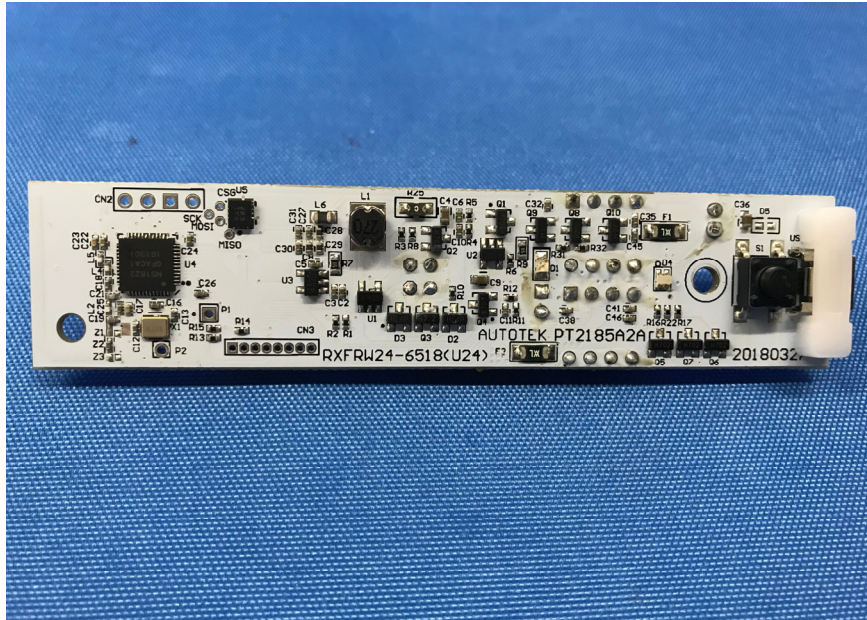

INTERTEK TESTING SERVICE

Equipment Photographs

(Internal)

INTERTEK TESTING SERVICE

Equipment Photographs

(Internal)

FCC ID: PIYFRW24-19B5R
IC: 4390C-FRW2419B5R