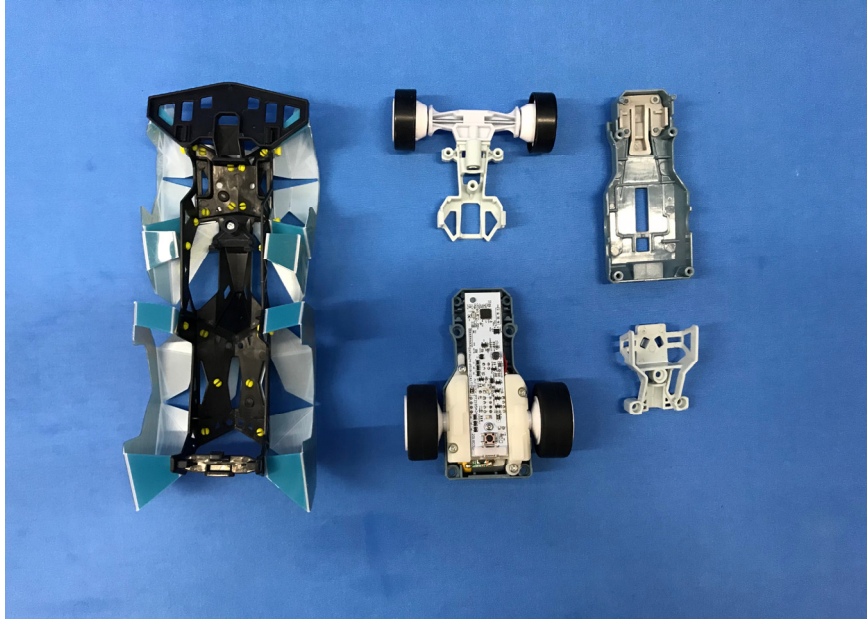

INTERTEK TESTING SERVICE

Equipment Photographs

(Internal)

INTERTEK TESTING SERVICE

Equipment Photographs

(Internal)

FCC ID: PIYFRW24-19B5R
IC: 4390C-FRW2419B5R