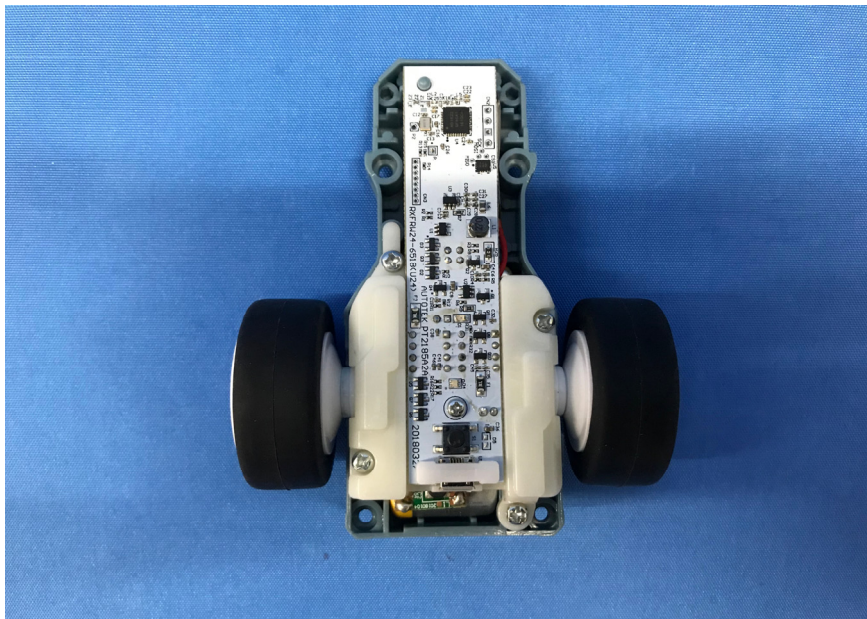

INTERTEK TESTING SERVICE

Equipment Photographs

(Internal)

INTERTEK TESTING SERVICE

Equipment Photographs

(Internal)

FCC ID: PIYFRW24-19B5R
IC: 4390C-FRW2419B5R