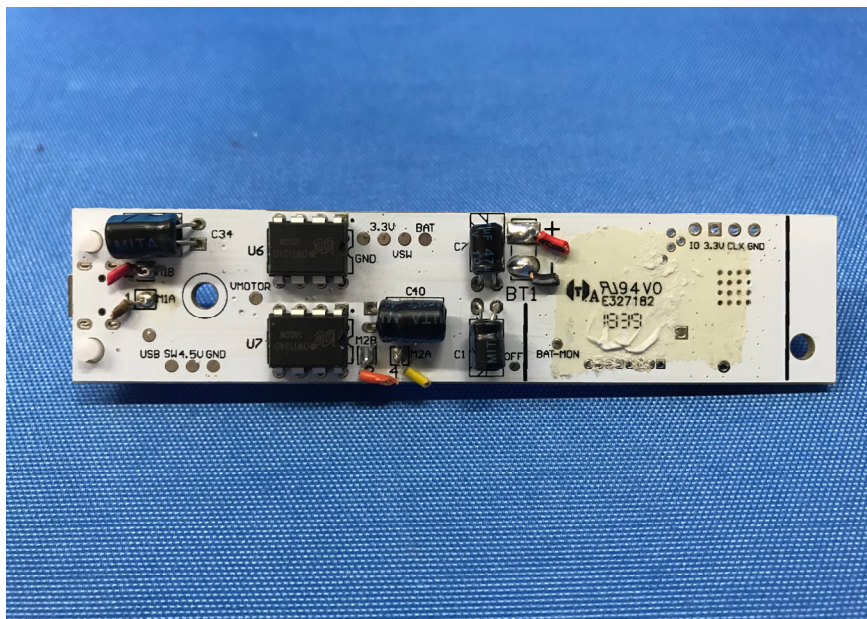

INTERTEK TESTING SERVICE

Equipment Photographs

(Internal)

INTERTEK TESTING SERVICE

Equipment Photographs

(Internal)

FCC ID: PIYFRW24-19B5R
IC: 4390C-FRW2419B5R