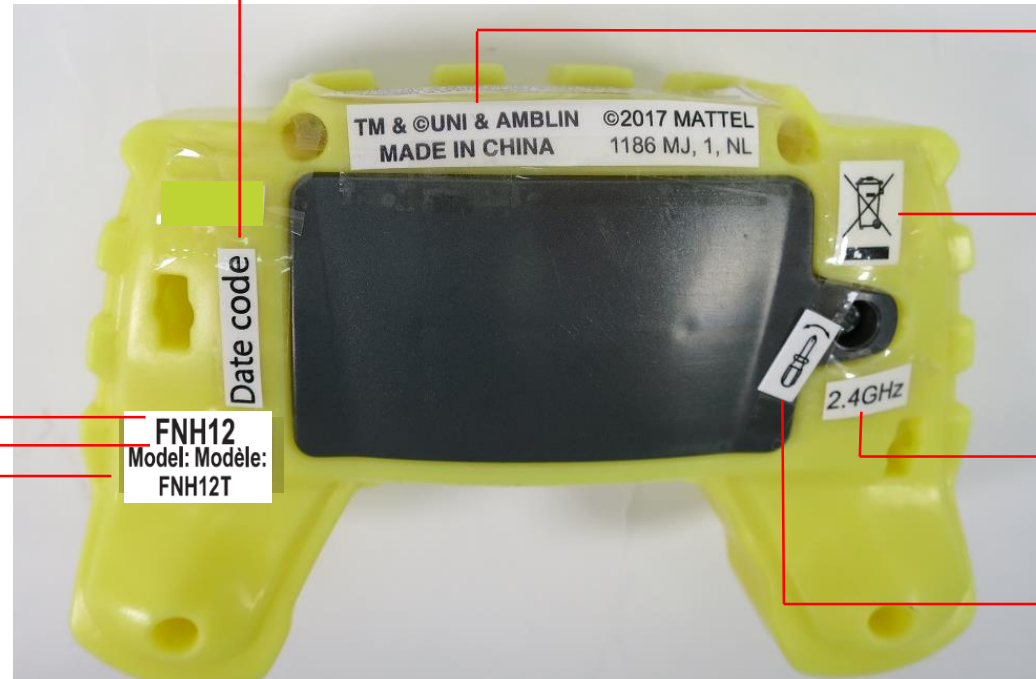

For US & Canada

TX

Tampo: white
Letter height: 1.5mm

Tampo: white
Letter height: 1.2mm

Tampo white
Letter Height: 2.0mm

Date code

3.0mm

1.5mm

Tampo: white
Letter height: 1.2mm

Engrave
Letter height: 1.8mm

Engrave
Letter Height: 11mm

Engrave
Letter Height: 2.5mm

Engrave
Height: 9mm