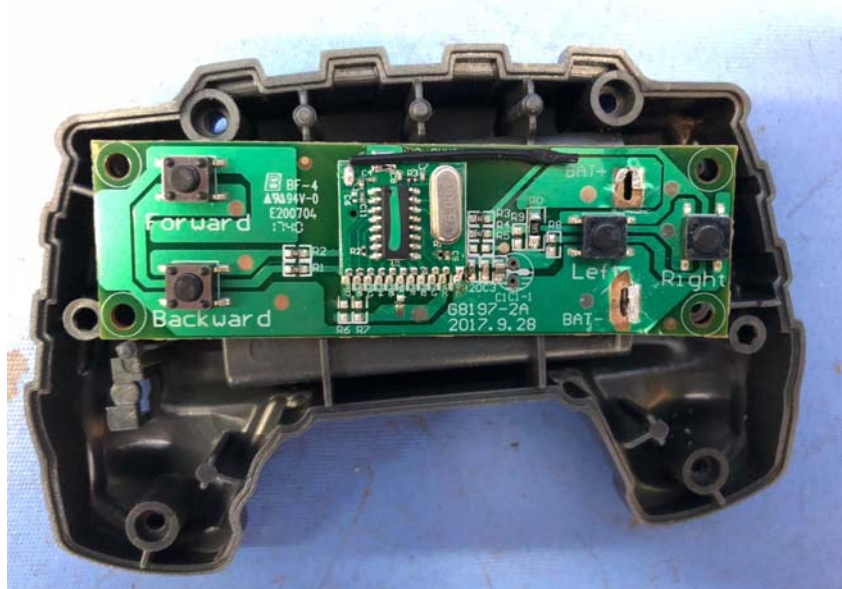

## Equipment Photographs

Model : FNH12T

(Internal)

## Equipment Photographs

FCC ID: PIYFNH12-17A5T  
IC: 4390C-FNH1217A5T

# INTERTEK TESTING SERVICE

Model : FNH12T

(Internal)

Equipment Photographs

FCC ID: PIYFNH12-17A5T  
IC: 4390C-FNH1217A5T