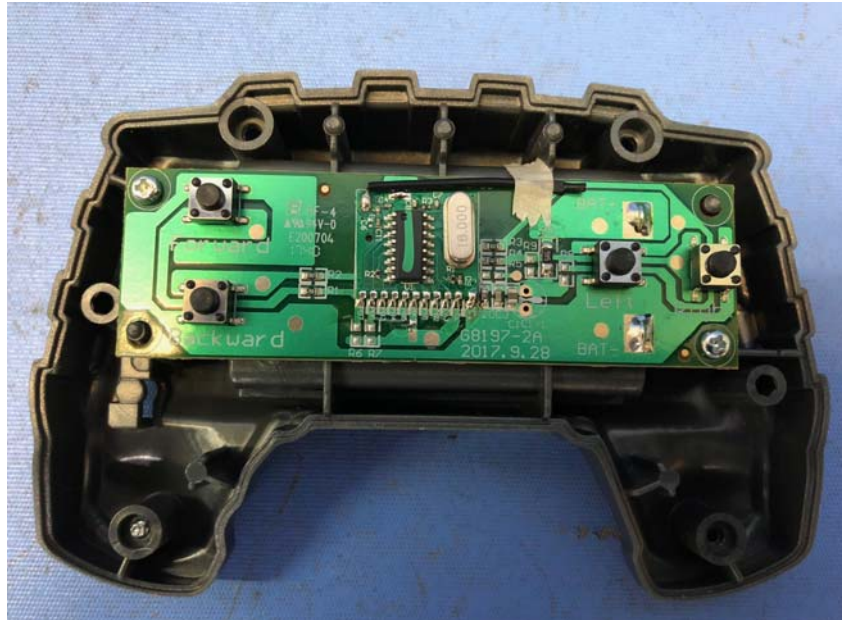

## Equipment Photographs

Model : FNH12T

(Internal)

## Equipment Photographs

FCC ID: PIYFNH12-17A5T  
IC: 4390C-FNH1217A5T

# INTERTEK TESTING SERVICE

Model : FNH12T

(Internal)

Equipment Photographs

FCC ID: PIYFNH12-17A5T  
IC: 4390C-FNH1217A5T