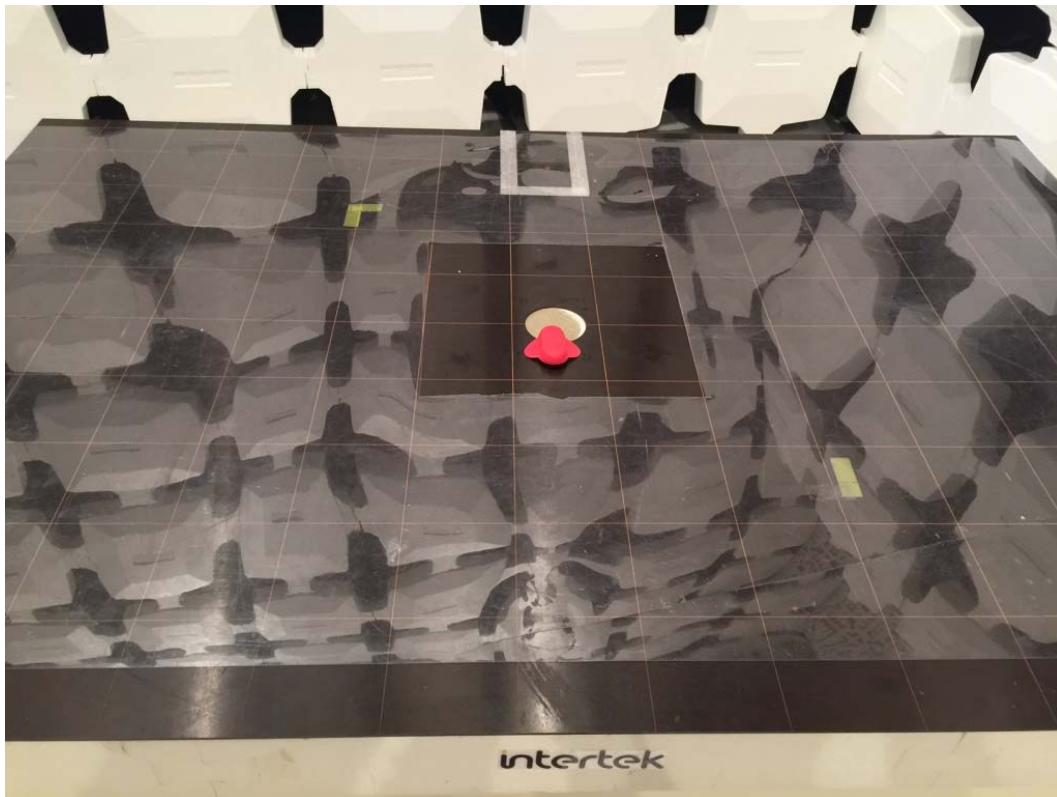

INTERTEK TESTING SERVICE

Report No.: 17020163HKG-003

Configuration Photographs

Worst-Case Radiated Emissions

(Front View)

Model : FNF59