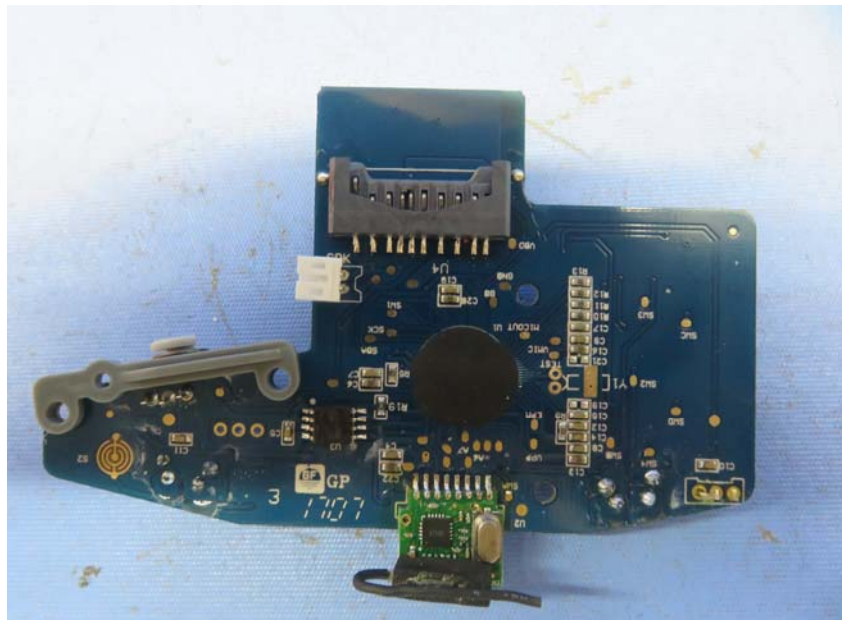

INTERTEK TESTING SERVICE

Report No.: 17041542HKG-001 (FCC)

Equipment Photographs

Model : FFY80

(Internal)

FCC ID: PIYFFY80-17A5T

INTERTEK TESTING SERVICE

Report No.: 17041542HKG-001 (FCC)

Equipment Photographs

Model : FFY80

(Internal)

FCC ID: PIYFFY80-17A5T

INTERTEK TESTING SERVICE

Report No.: 17041542HKG-001 (FCC)

Equipment Photographs

Model : FFY80

(Internal)

FCC ID: PIYFFY80-17A5T

INTERTEK TESTING SERVICE

Report No.: 17041542HKG-001 (FCC)

Equipment Photographs

Model : FFY80

(Internal)

FCC ID: PIYFFY80-17A5T