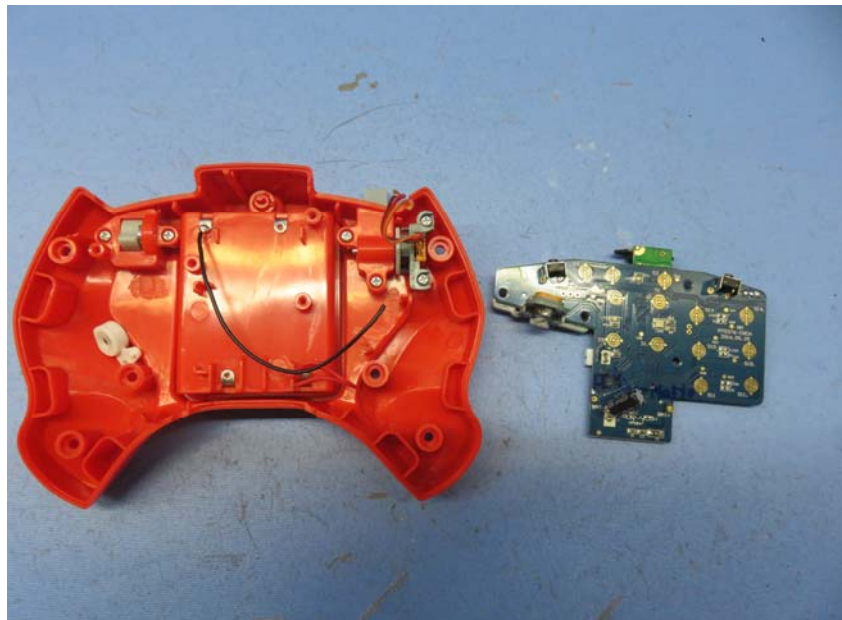

INTERTEK TESTING SERVICE

Report No.: 17041542HKG-001 (FCC)

Equipment Photographs

Model : FFY80

(Internal)

FCC ID: PIYFFY80-17A5T

INTERTEK TESTING SERVICE

Report No.: 17041542HKG-001 (FCC)

Equipment Photographs

Model : FFY80

(Internal)

FCC ID: PIYFFY80-17A5T

INTERTEK TESTING SERVICE

Report No.: 17041542HKG-001 (FCC)

Equipment Photographs

Model : FFY80

(Internal)

FCC ID: PIYFFY80-17A5T

INTERTEK TESTING SERVICE

Report No.: 17041542HKG-001 (FCC)

Equipment Photographs

Model : FFY80

(Internal)

FCC ID: PIYFFY80-17A5T