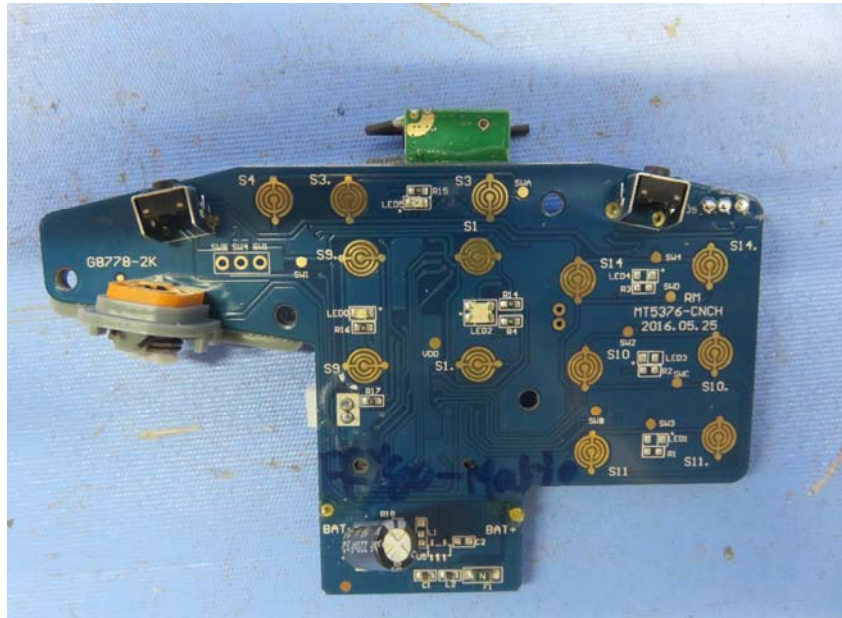

INTERTEK TESTING SERVICE

Report No.: 17041542HKG-001 (FCC)

Equipment Photographs

Model : FFY80

(Internal)

FCC ID: PIYFFY80-17A5T

INTERTEK TESTING SERVICE

Report No.: 17041542HKG-001 (FCC)

Equipment Photographs

Model : FFY80

(Internal)

FCC ID: PIYFFY80-17A5T

INTERTEK TESTING SERVICE

Report No.: 17041542HKG-001 (FCC)

Equipment Photographs

Model : FFY80

(Internal)

FCC ID: PIYFFY80-17A5T

INTERTEK TESTING SERVICE

Report No.: 17041542HKG-001 (FCC)

Equipment Photographs

Model : FFY80

(Internal)

FCC ID: PIYFFY80-17A5T