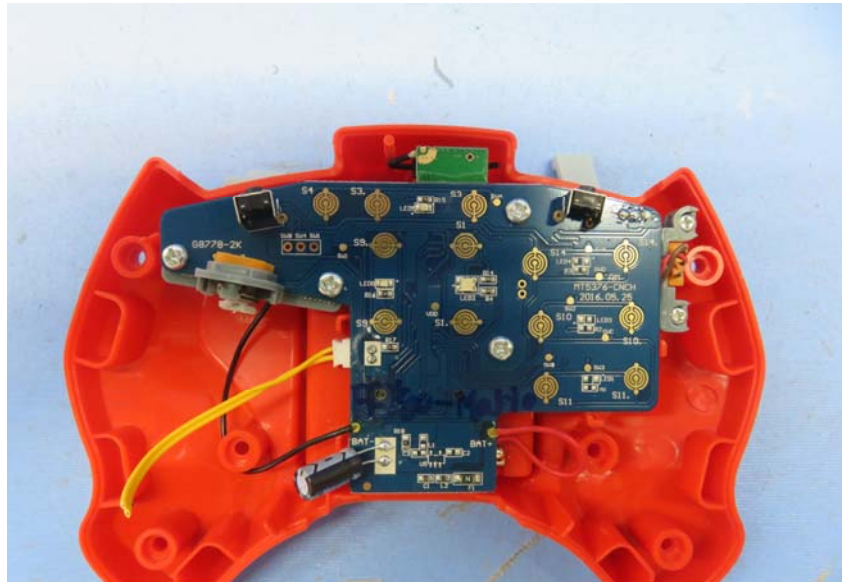

INTERTEK TESTING SERVICE

Report No.: 17041542HKG-001 (FCC)

Equipment Photographs

Model : FFY80

(Internal)

FCC ID: PIYFFY80-17A5T

INTERTEK TESTING SERVICE

Report No.: 17041542HKG-001 (FCC)

Equipment Photographs

Model : FFY80

(Internal)

FCC ID: PIYFFY80-17A5T

INTERTEK TESTING SERVICE

Report No.: 17041542HKG-001 (FCC)

Equipment Photographs

Model : FFY80

(Internal)

FCC ID: PIYFFY80-17A5T

INTERTEK TESTING SERVICE

Report No.: 17041542HKG-001 (FCC)

Equipment Photographs

Model : FFY80

(Internal)

FCC ID: PIYFFY80-17A5T